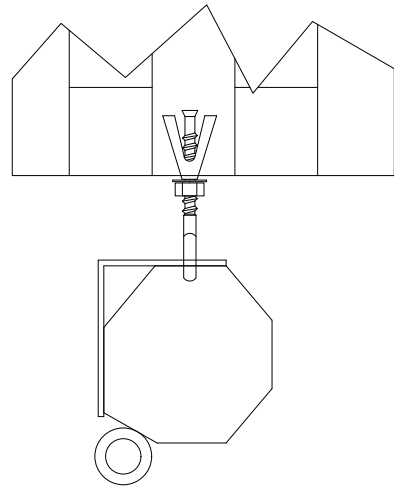

Mounting Methods

Wall Mounting

Ceiling Mounting

Mounting Bracket on Housing

Triton Manual Pull-Down
Screen 60" x 60" 1:1

Product Model: EV-M-60*60-1.2-1:1

not to scale

Page 2 of 2