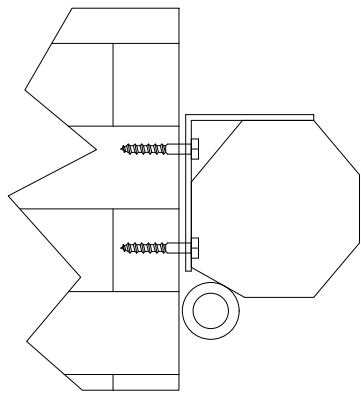

Mounting Methods

Wall Mounting

Ceiling Mounting

Mounting Bracket on Housing

Triton Manual Pull-Down
Screen 60" x 60" 1:1

Product Model: EV-M-60*60-1.2-1:1

not to scale

Page 2 of 2