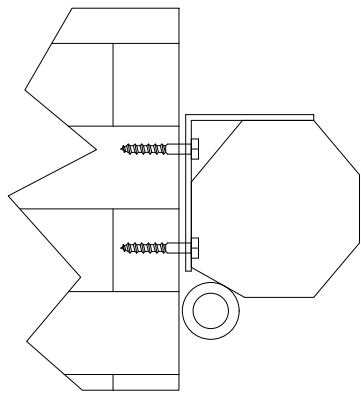

Mounting Methods

Wall Mounting

Ceiling Mounting

Mounting Bracket on Housing

Triton Manual Pull-Down  
Screen 70" x 70" 1:1

Product Model: EV-M-70\*70-1.2-1:1

not to scale

Page 2 of 2