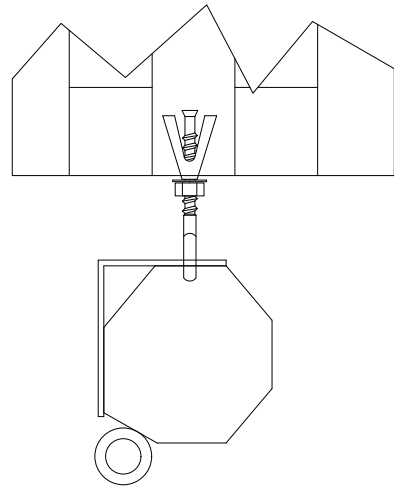

Mounting Methods

Wall Mounting

Ceiling Mounting

Mounting Bracket on Housing

Triton Manual Pull-Down  
Screen 70" x 70" 1:1

Product Model: EV-M-70\*70-1.2-1:1

not to scale

Page 2 of 2