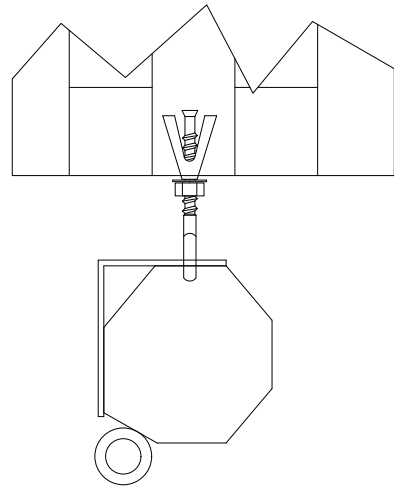

Mounting Methods

Wall Mounting

Ceiling Mounting

Mounting Bracket on Housing

Triton Manual Pull-Down  
Screen 72" 4:3

Product Model: EV-M-72-1.2-4:3

not to scale

Page 2 of 2