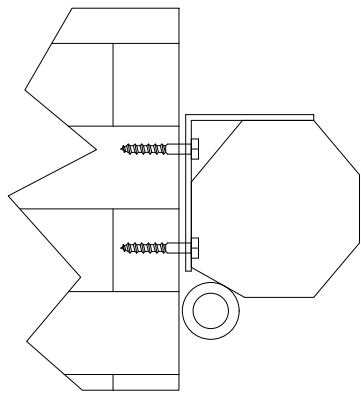

Mounting Methods

Wall Mounting

Ceiling Mounting

Mounting Bracket on Housing

Triton Manual Pull-Down  
Screen 72" 4:3

Product Model: EV-M-72-1.2-4:3

not to scale

Page 2 of 2