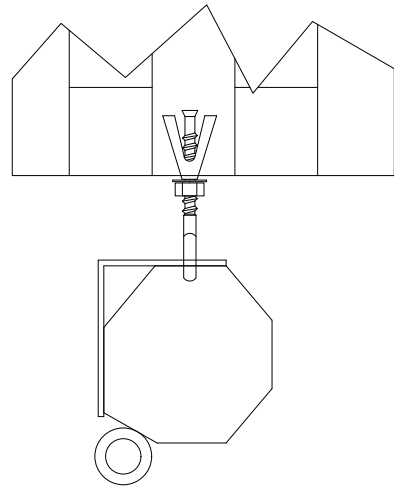

Mounting Methods

Wall Mounting

Ceiling Mounting

Mounting Bracket on Housing

Triton Manual Pull-Down
Screen 84" 4:3

Product Model: EV-M-84-1.2-4:3

not to scale

Page 2 of 2