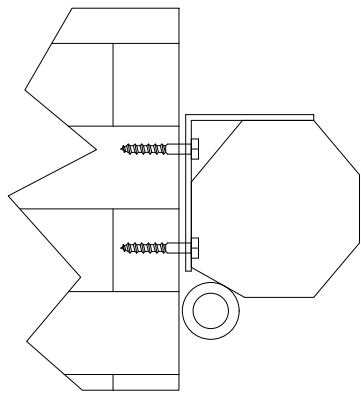

Mounting Methods

Wall Mounting

Ceiling Mounting

Mounting Bracket on Housing

Triton Manual Pull-Down
Screen 84" 4:3

Product Model: EV-M-84-1.2-4:3

not to scale

Page 2 of 2