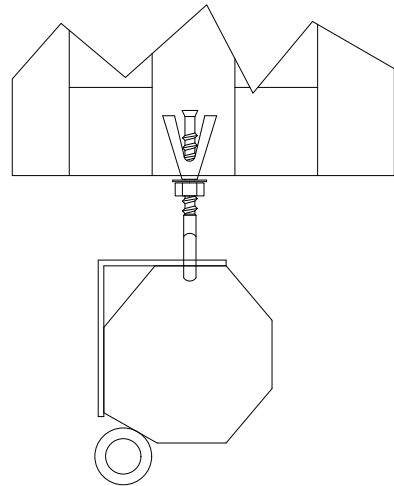

Mounting Methods

Wall Mounting

Ceiling Mounting

Mounting Bracket on Housing

Triton Manual Pull-Down
Screen 84" x 84" 1:1

Product Model: EV-M-84*84-1.2-1:1

not to scale

Page 2 of 2