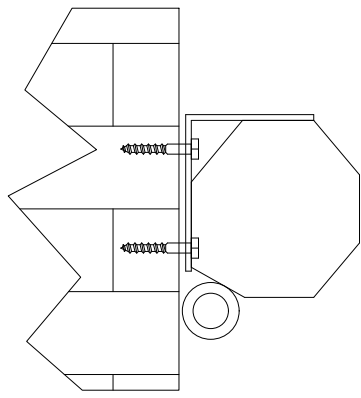

Mounting Methods

Wall Mounting

Ceiling Mounting

Mounting Bracket on Housing

Triton Manual Pull-Down
Screen 84" x 84" 1:1

Product Model: EV-M-84*84-1.2-1:1

not to scale

Page 2 of 2