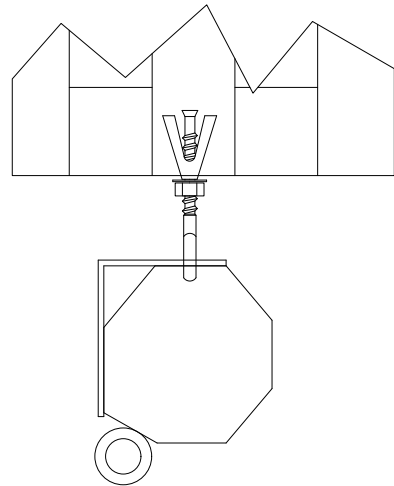

Mounting Methods

Wall Mounting

Ceiling Mounting

Mounting Bracket on Housing

Triton Manual Pull-Down
Screen 92" 16:9

Product Model: EV-M-92-1.2

not to scale

Page 2 of 2