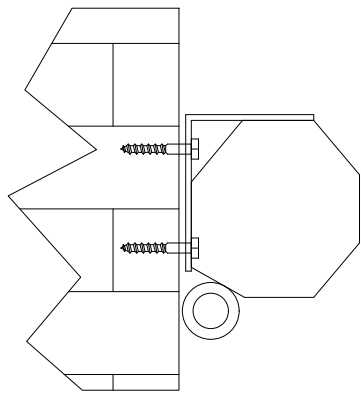

Mounting Methods

Wall Mounting

Ceiling Mounting

Mounting Bracket on Housing

Triton Manual Pull-Down
Screen 92" 16:9

Product Model: EV-M-92-1.2

not to scale

Page 2 of 2