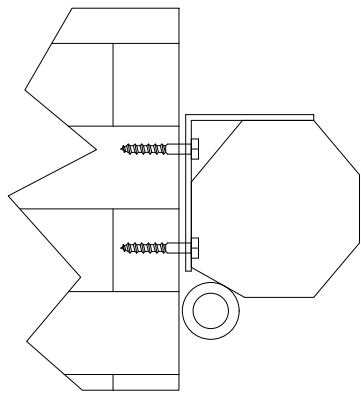

Mounting Methods

Wall Mounting

Ceiling Mounting

Mounting Bracket on Housing

Triton Manual Pull-Down  
Screen 96" x 96" 1:1

Product Model: EV-M-96\*96-1.2-1:1

not to scale

Page 2 of 2