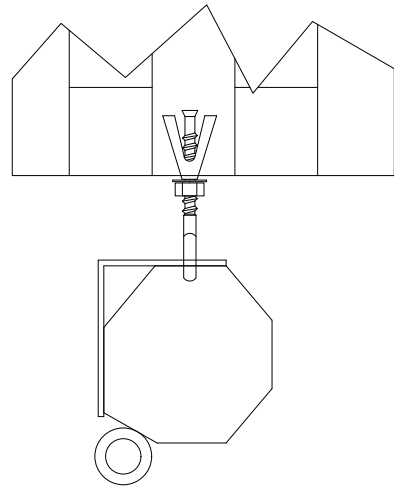

Mounting Methods

Wall Mounting

Ceiling Mounting

Mounting Bracket on Housing

Triton Manual Pull-Down  
Screen 96" x 96" 1:1

Product Model: EV-M-96\*96-1.2-1:1

not to scale

Page 2 of 2