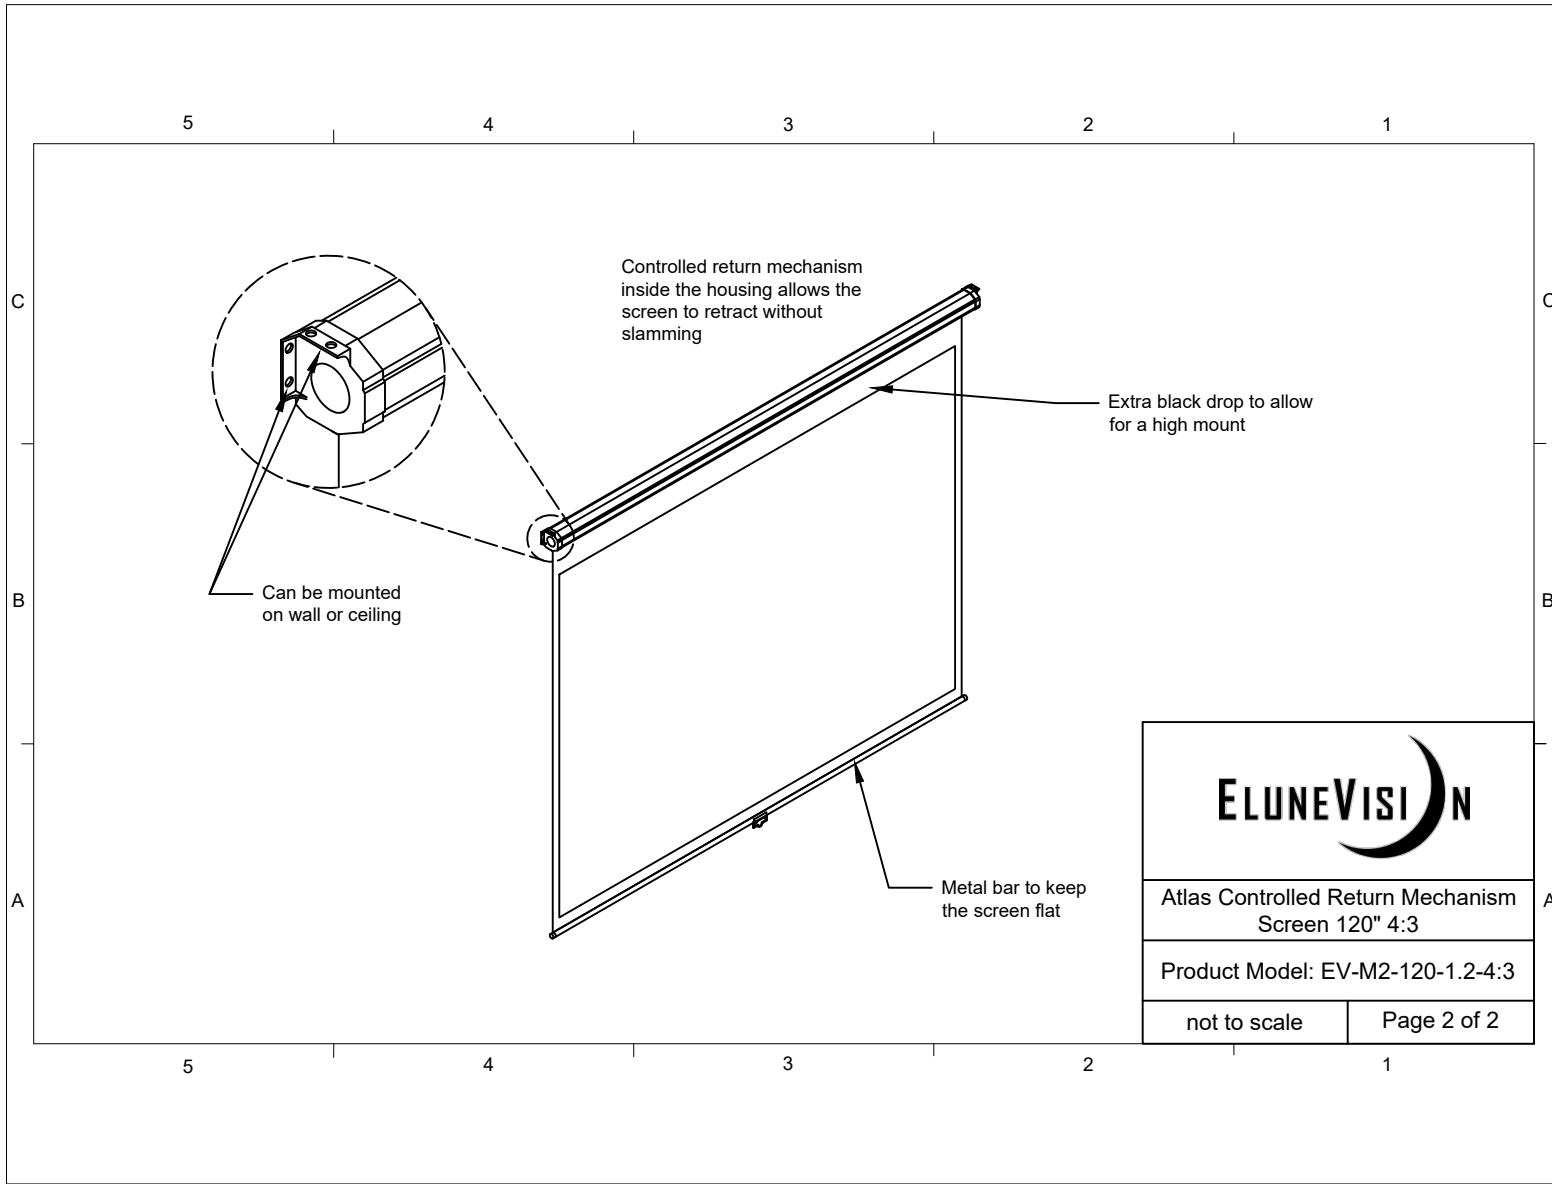

5

4

3

2

1

C

C

B

B

A

A

5

4

3

2

1

Controlled return mechanism
inside the housing allows the
screen to retract without
slamming

Can be mounted
on wall or ceiling

Extra black drop to allow
for a high mount

Metal bar to keep
the screen flat

Atlas Controlled Return Mechanism Screen 120" 4:3	
Product Model: EV-M2-120-1.2-4:3	
not to scale	Page 2 of 2