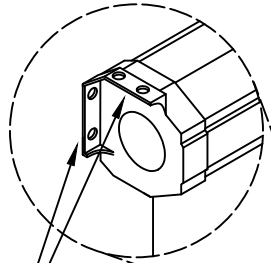

B

A

A

5

4

3

2

1

Can be mounted on wall or ceiling

Controlled return mechanism inside the housing allows the screen to retract without slamming

Extra black drop to allow for a high mount

Metal bar to keep the screen flat