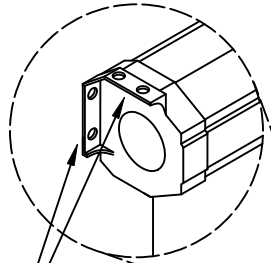

B

A

A

5

4

3

2

1

Controlled return mechanism
inside the housing allows the
screen to retract without
slamming

Can be mounted
on wall or ceiling

Extra black drop to allow
for a high mount

Metal bar to keep
the screen flat