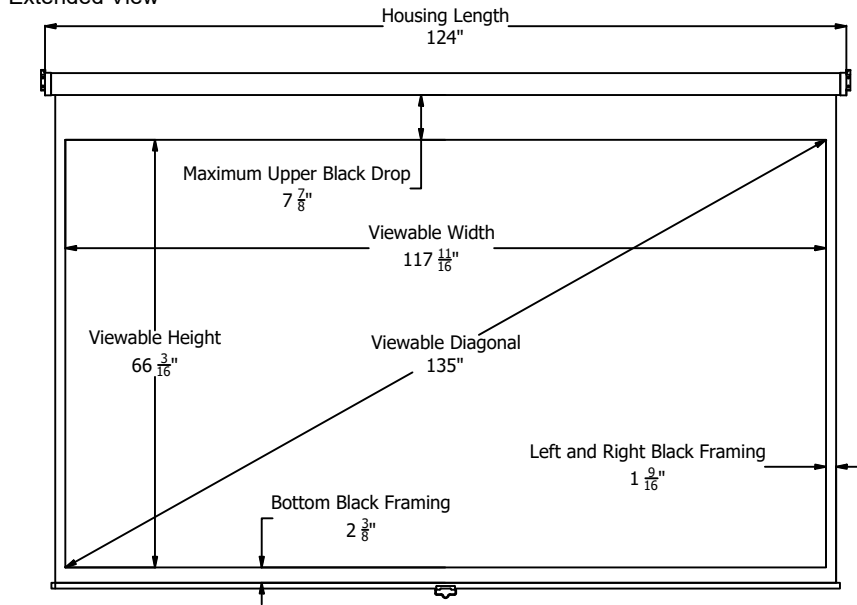

Extended View

Retracted View

ELUNEVISION	
Atlas Controlled Return Mechanism Screen 135" 16:9	
Product Model: EV-M2-135-1.2	
not to scale	Page 1 of 2

5

4

3

2

1

	
Atlas Controlled Return Mechanism Screen 135" 16:9	
Product Model: EV-M2-135-1.2	
not to scale	Page 2 of 2