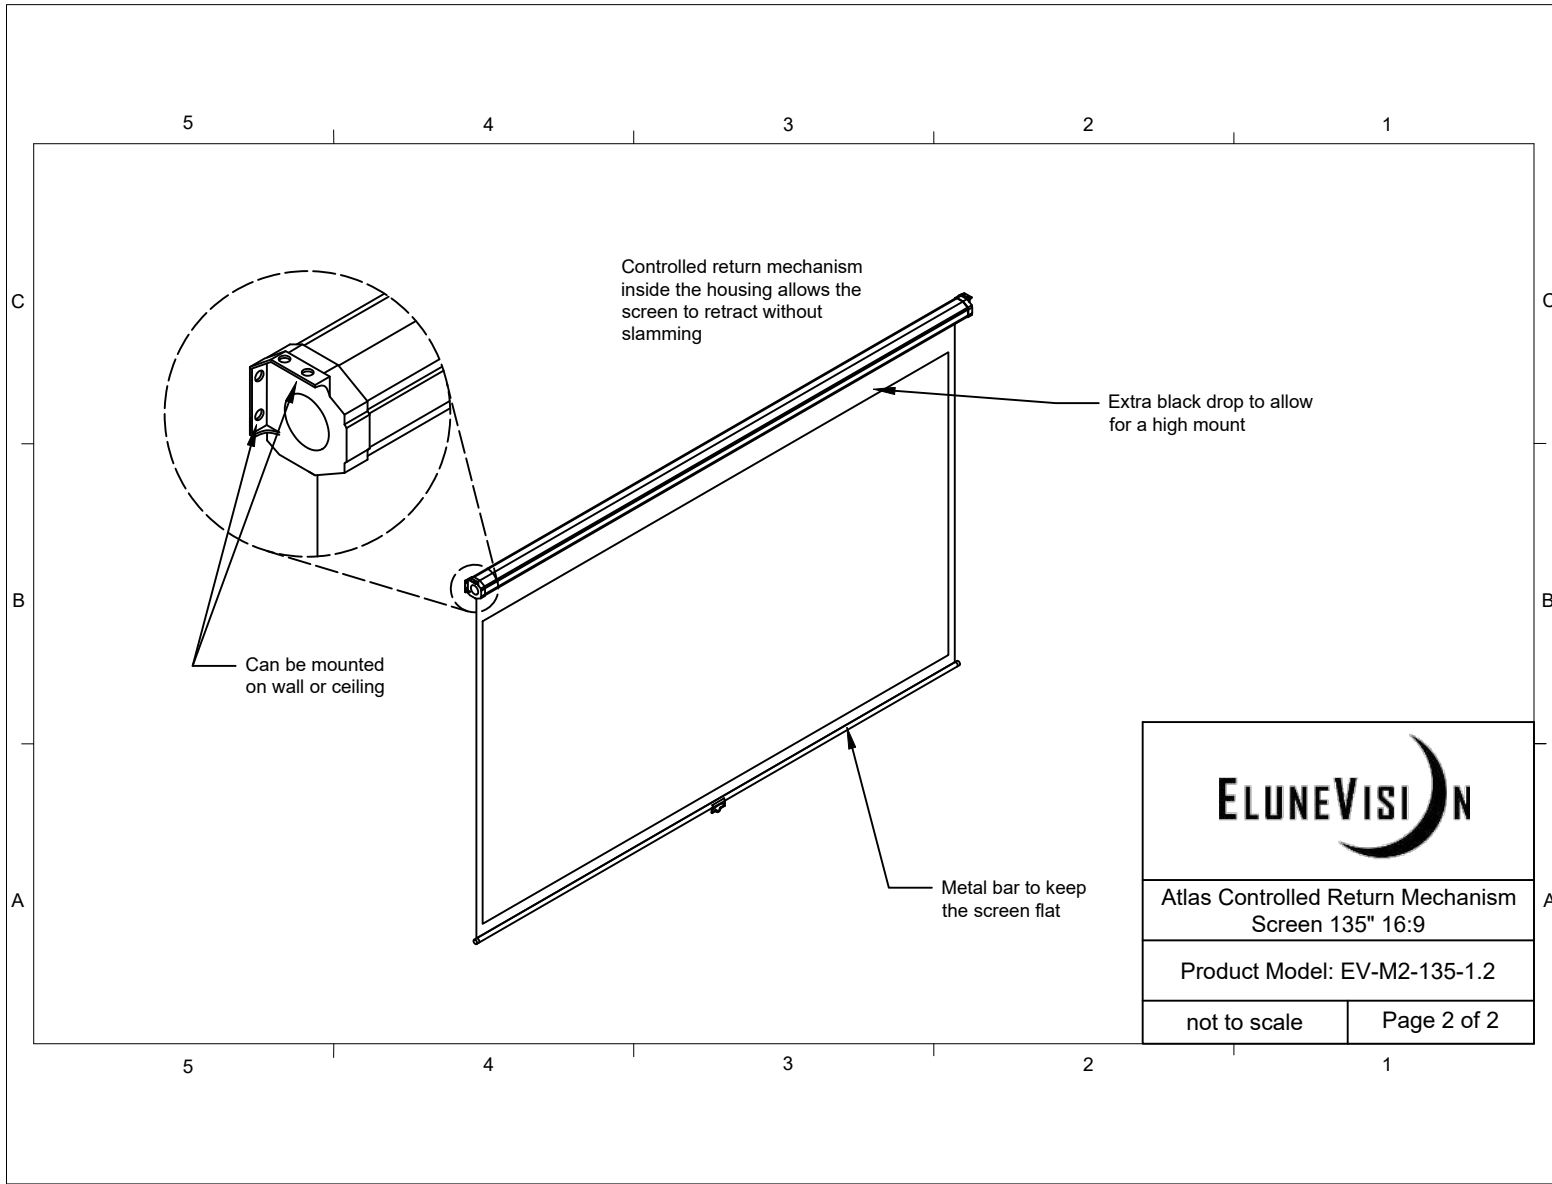

Extended View

Retracted View

ELUNEVISION	
Atlas Controlled Return Mechanism Screen 135" 16:9	
Product Model: EV-M2-135-1.2	
not to scale	Page 1 of 2

5

4

3

2

1

3

2

1

Controlled return mechanism
inside the housing allows the
screen to retract without
slamming

Extra black drop to allow
for a high mount

Can be mounted
on wall or ceiling

Metal bar to keep
the screen flat

	
Atlas Controlled Return Mechanism Screen 135" 16:9	
Product Model: EV-M2-135-1.2	
not to scale	Page 2 of 2