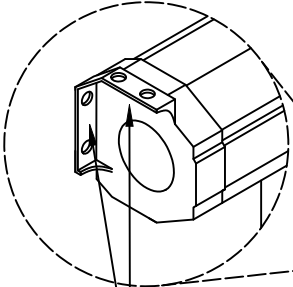

Can be mounted on wall or ceiling

Controlled return mechanism inside the housing allows the screen to retract without slamming

Extra black drop to allow for a high mount

Metal bar to keep the screen flat

	
Atlas Controlled Return Mechanism Screen 92" 16:9	
Product Model: EV-M2-92-1.2	
not to scale	Page 2 of 2