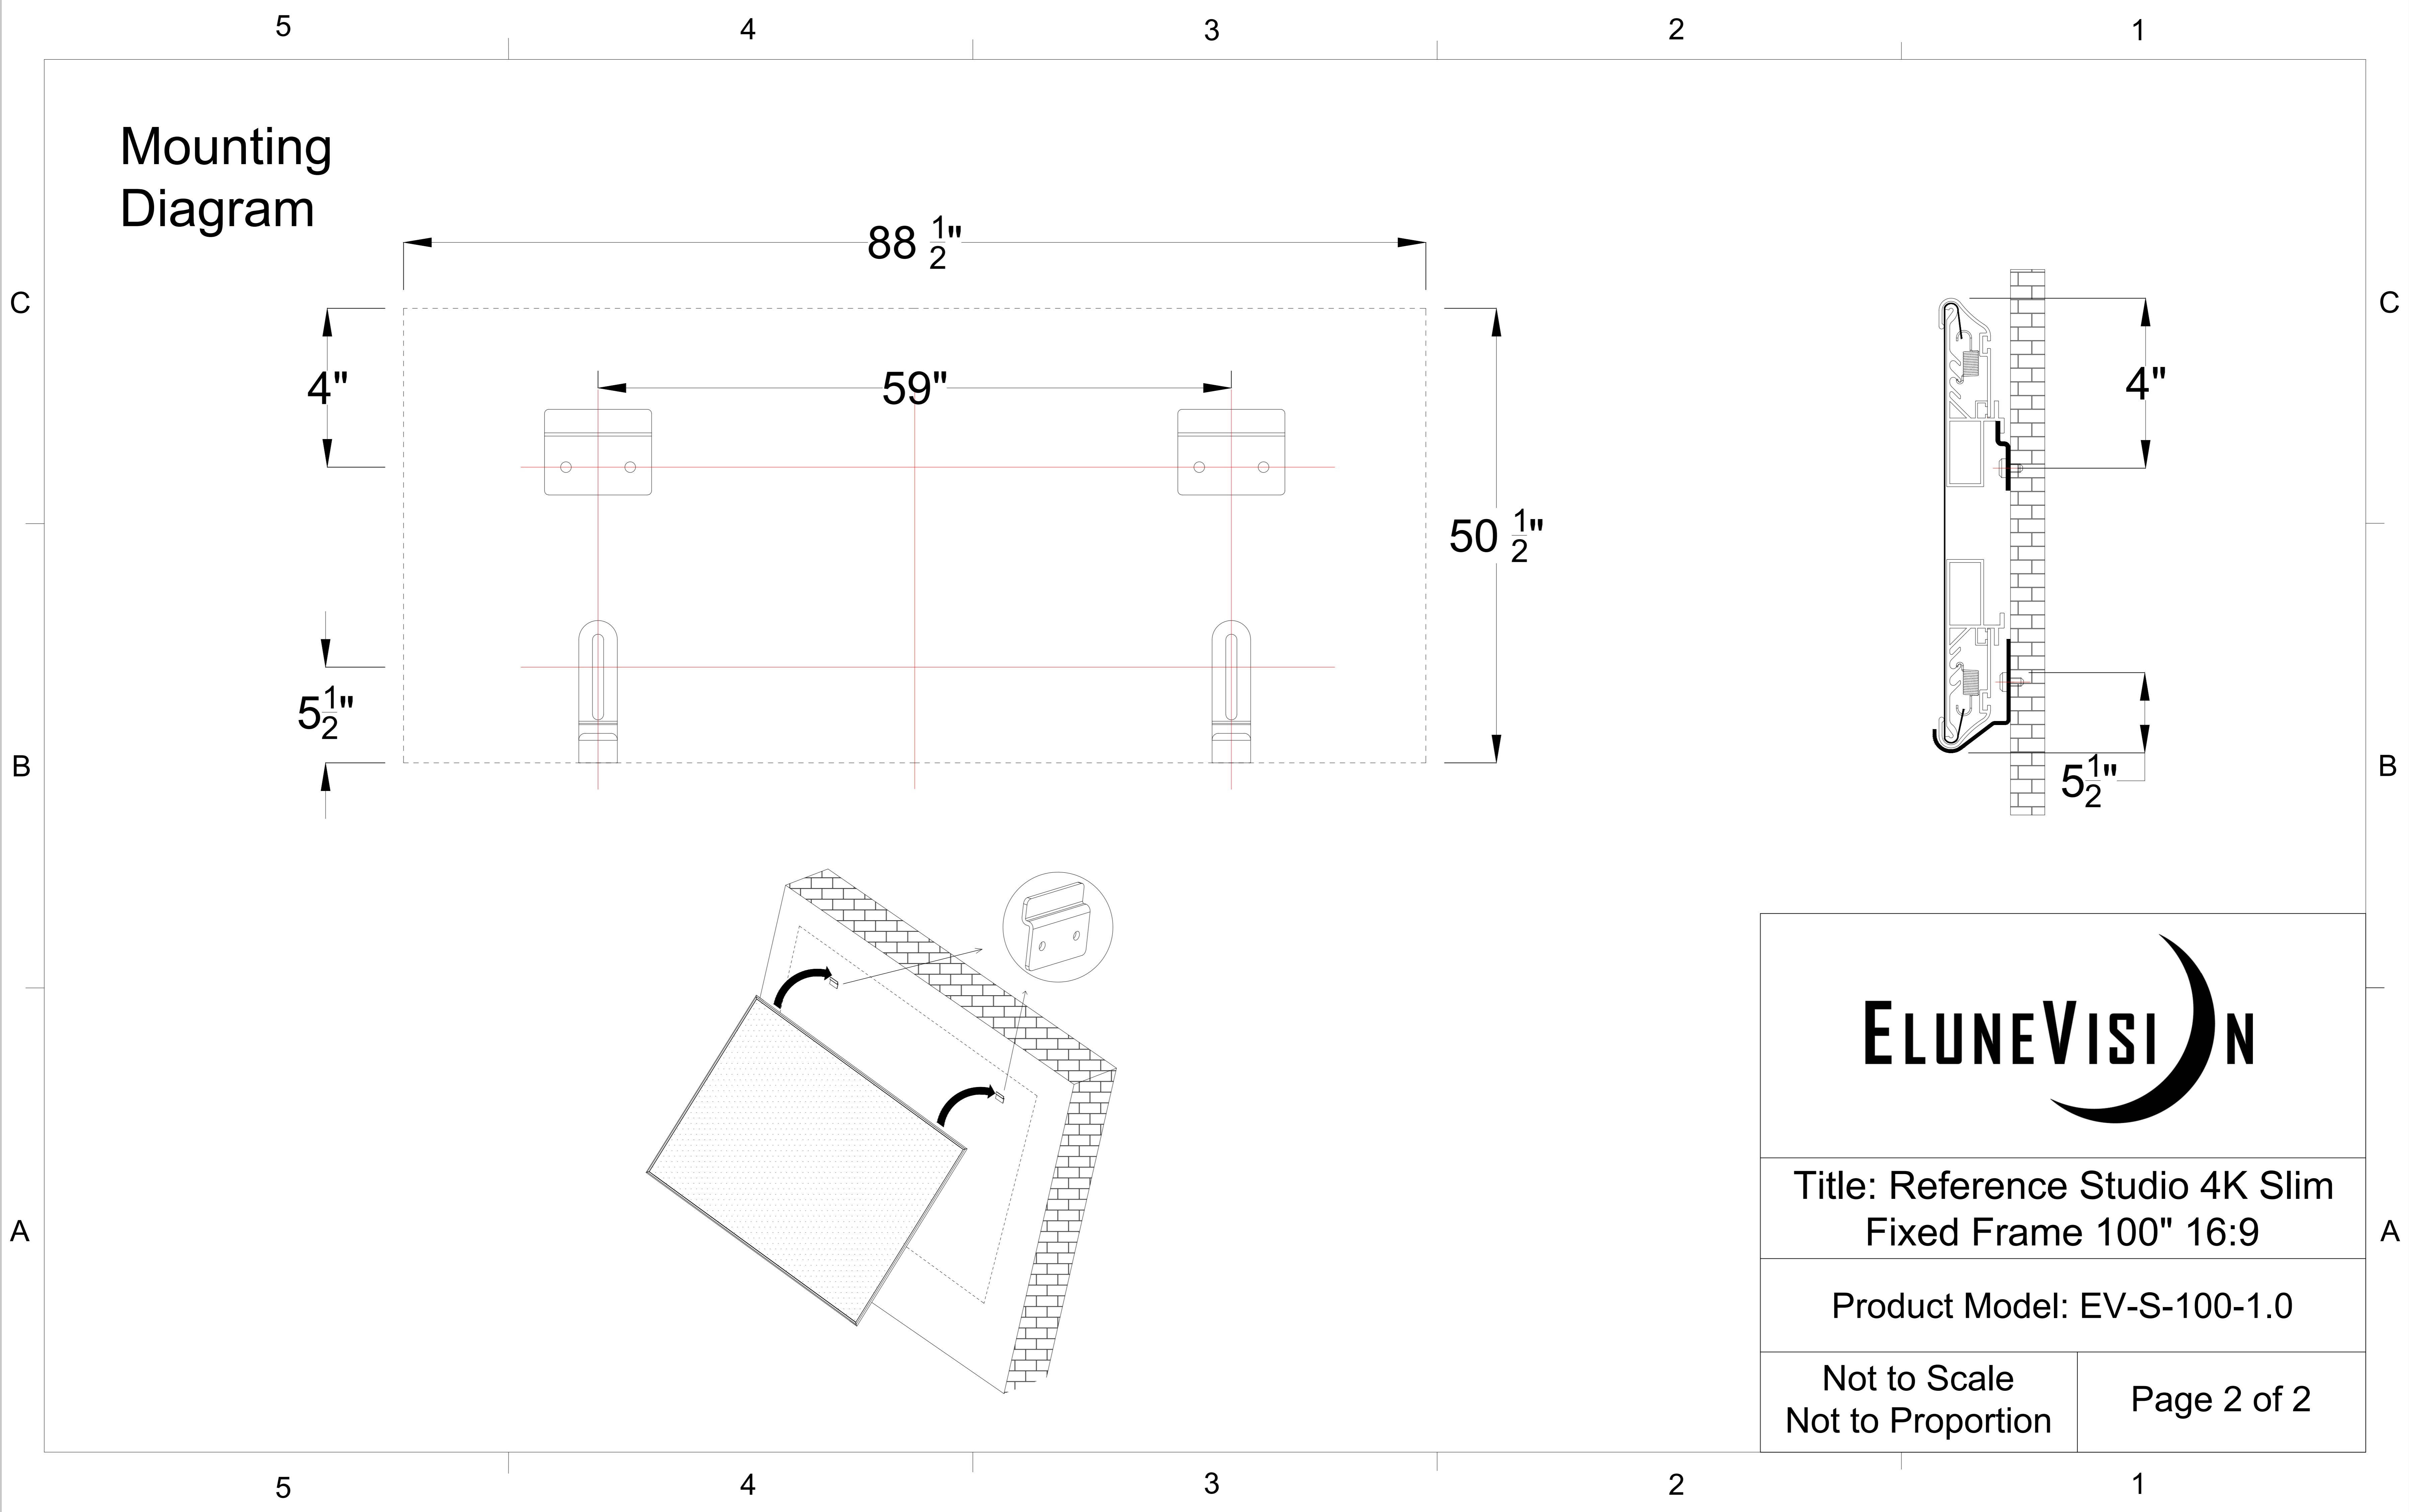

Title: Reference Studio 4K Slim Fixed Frame 100" 16:9	
Product Model: EV-S-100-1.0	
Scale 1:1	Page 1 of 2

# Mounting Diagram

Title: Reference Studio 4K Slim  
Fixed Frame 100" 16:9

Product Model: EV-S-100-1.0

Not to Scale  
Not to Proportion

Page 2 of 2