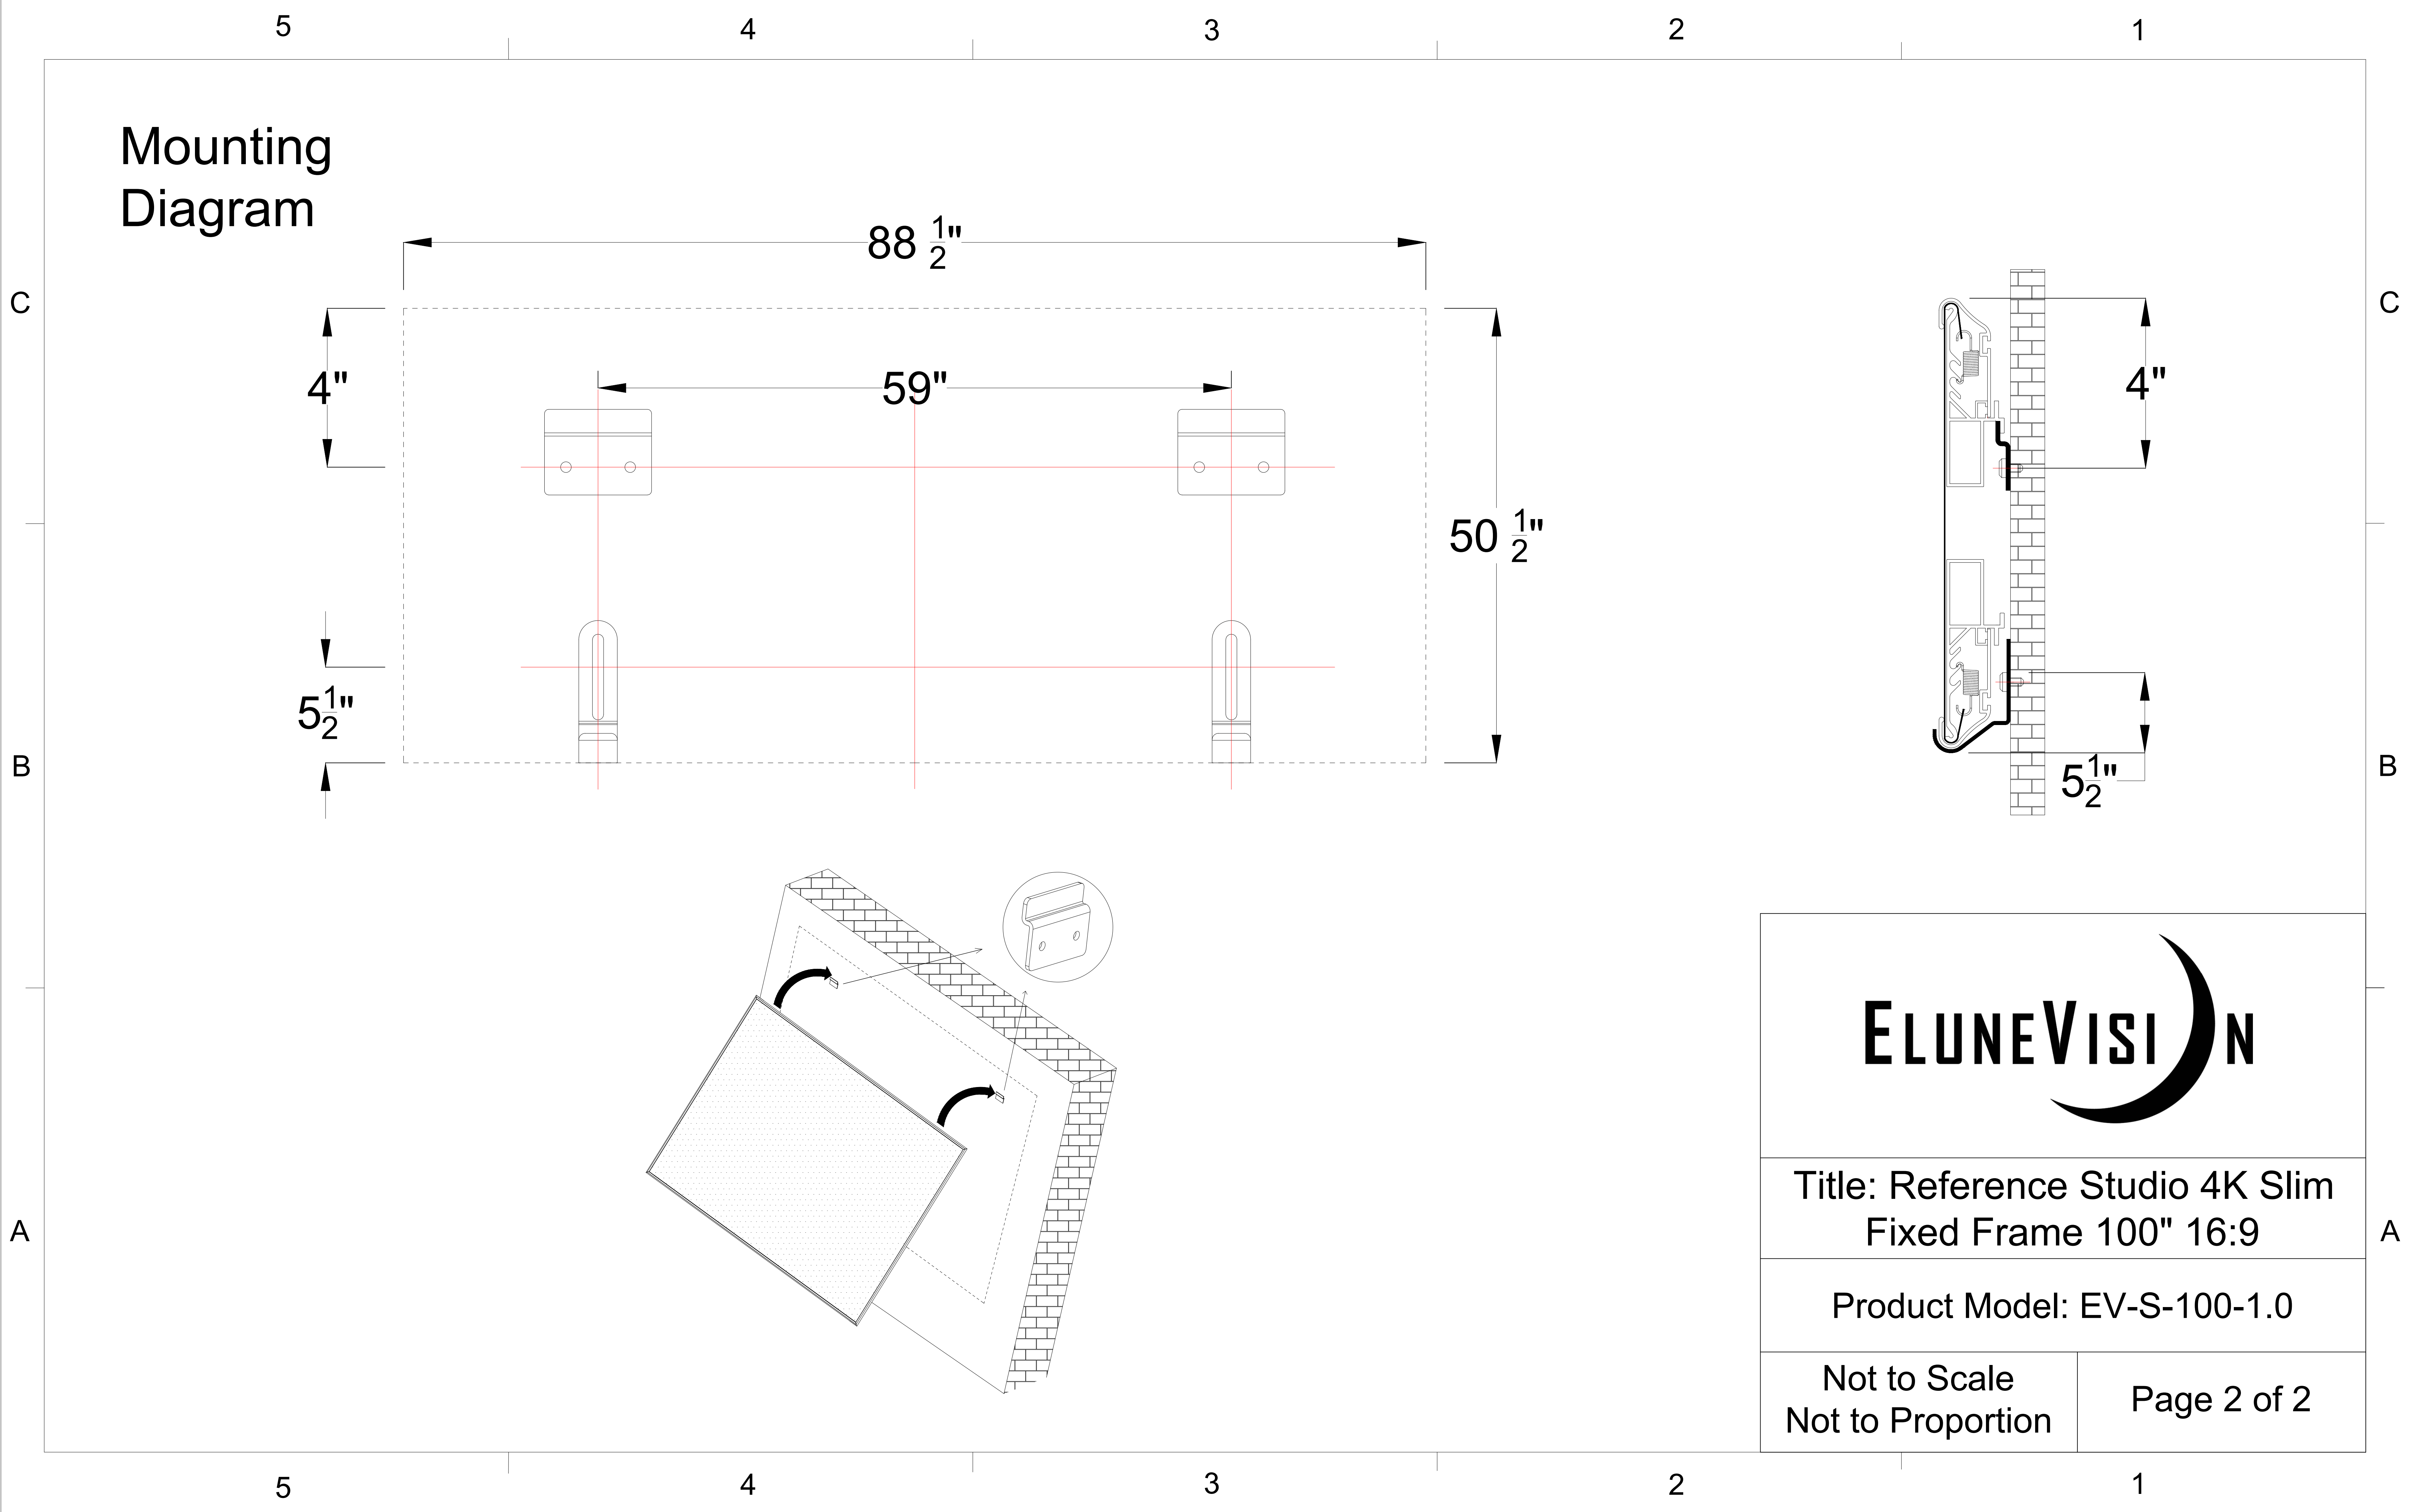

Title: Reference Studio 4K Slim Fixed Frame 100" 16:9	
Product Model: EV-S-100-1.0	
Scale 1:1	Page 1 of 2

Mounting  
Diagram

Title: Reference Studio 4K Slim  
Fixed Frame 100" 16:9

Product Model: EV-S-100-1.0

Not to Scale  
Not to Proportion

Page 2 of 2