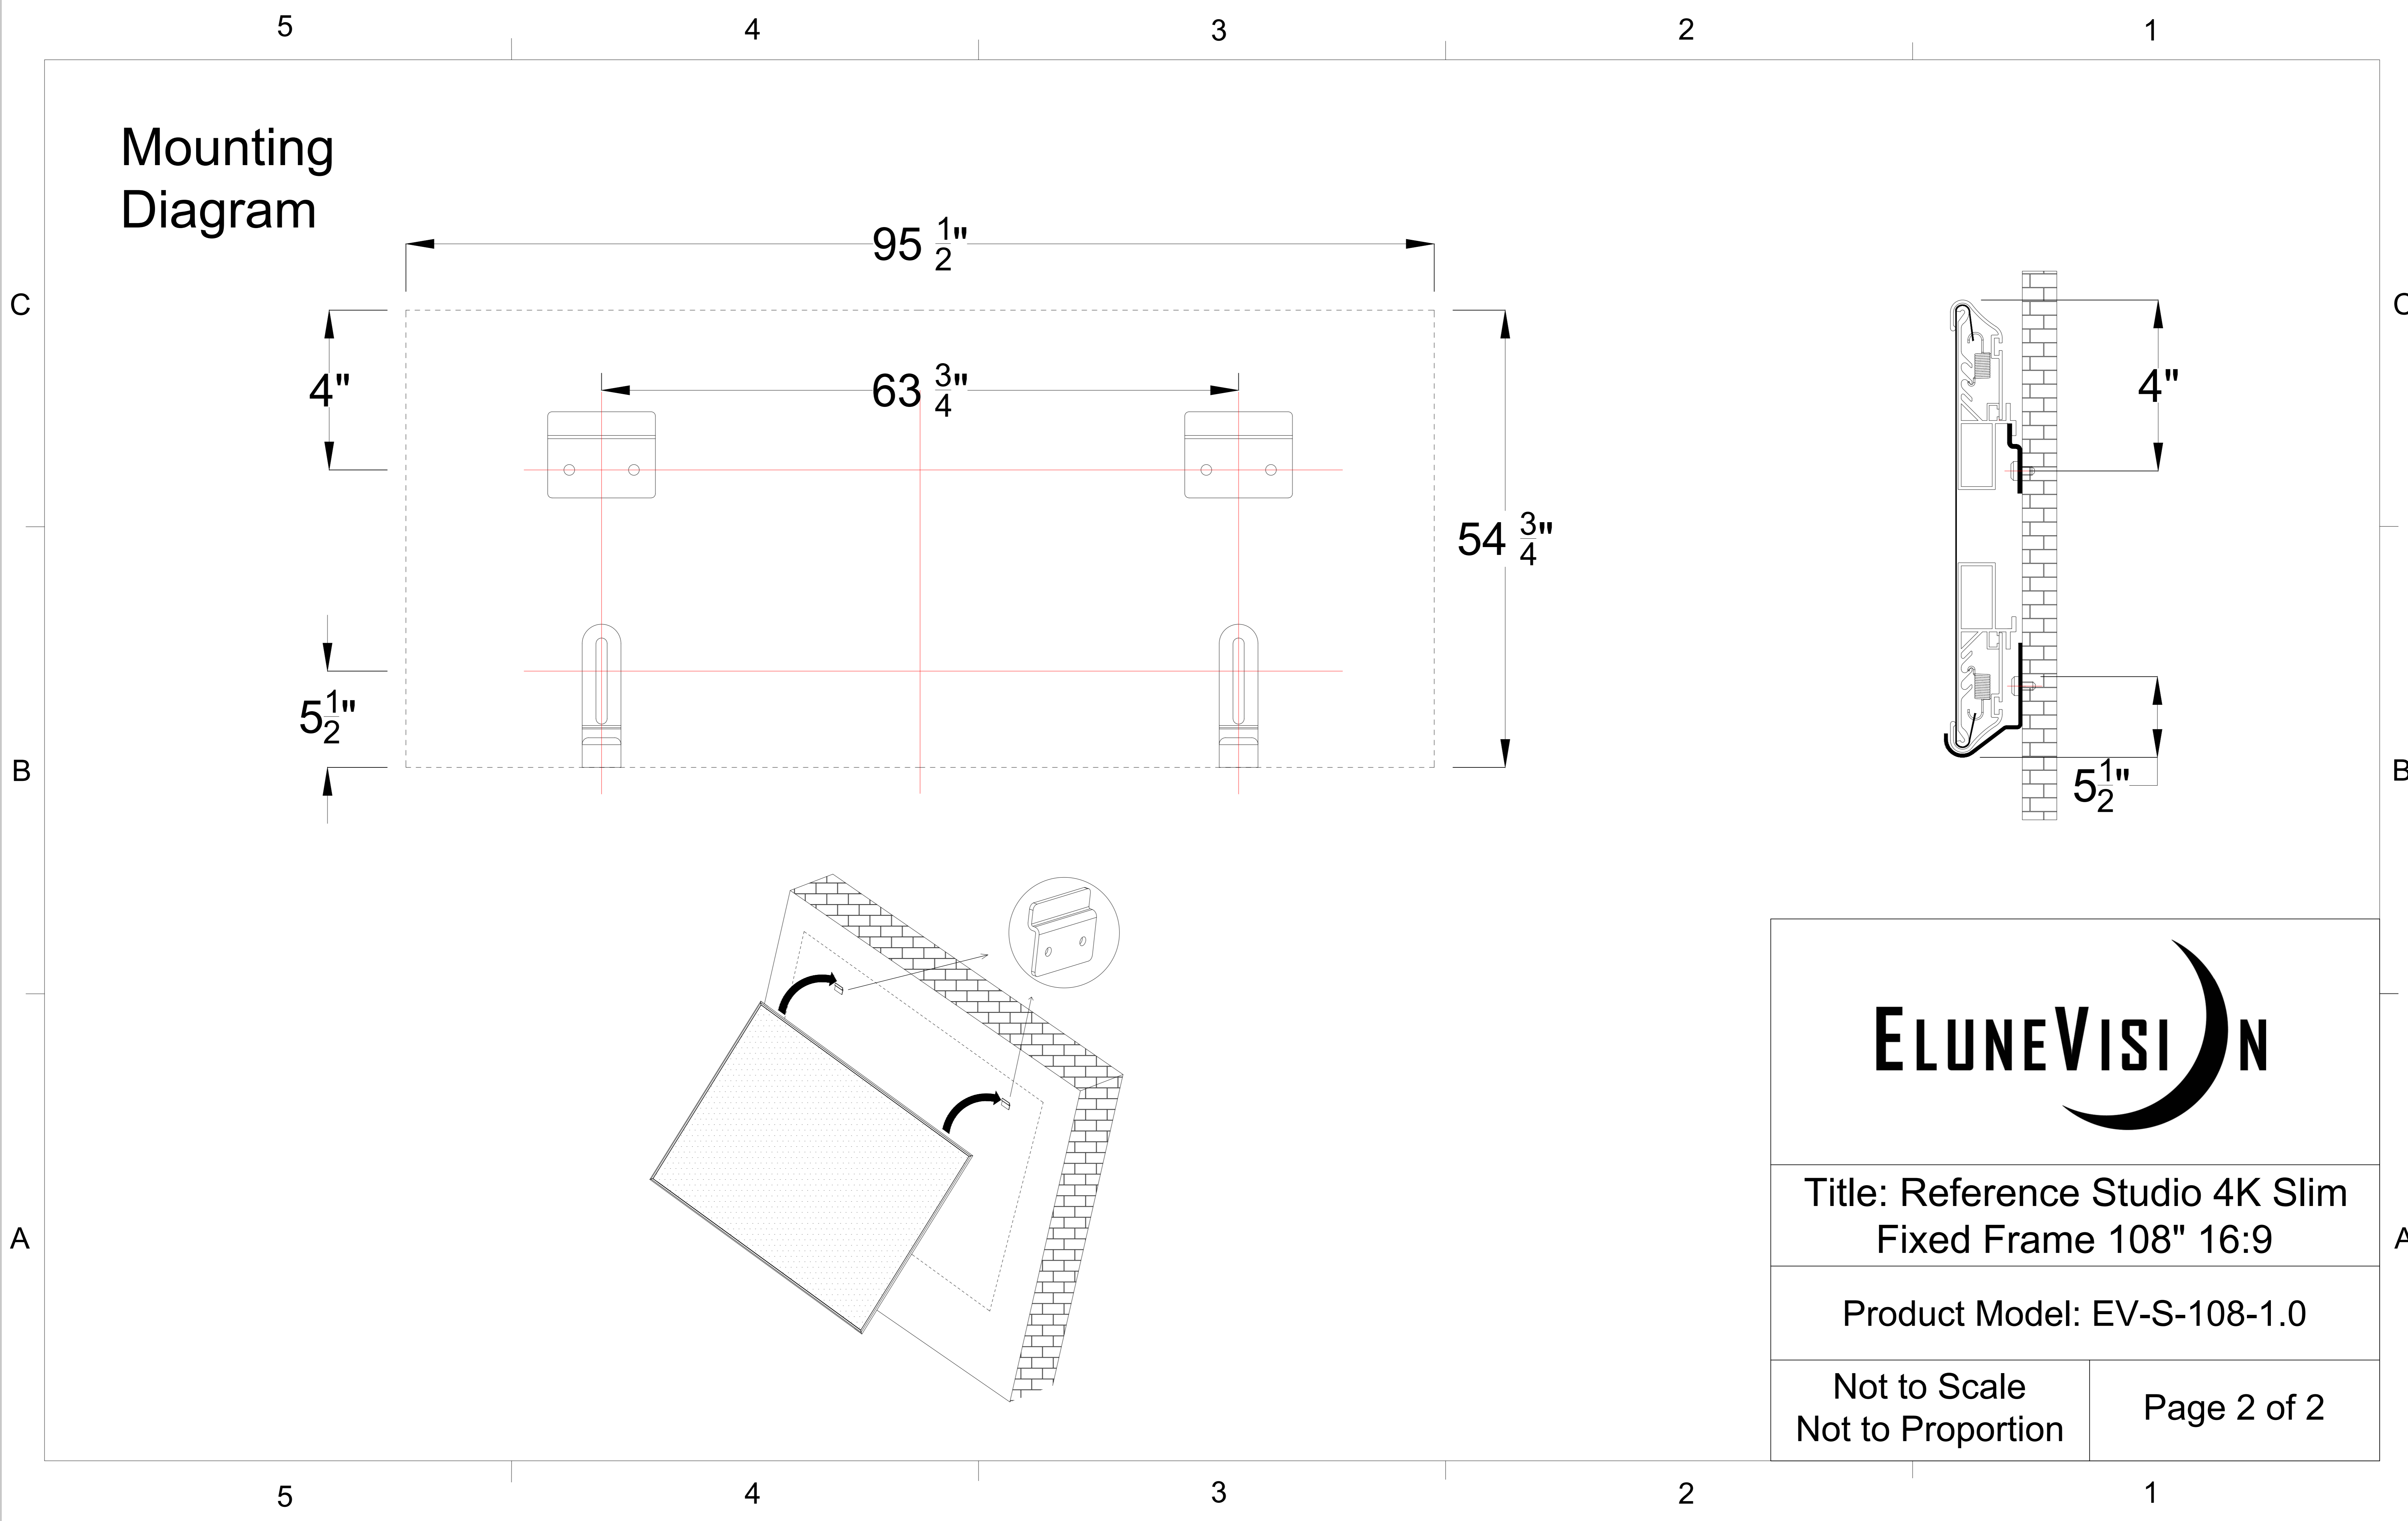

Title: Reference Studio 4K Slim Fixed Frame 108" 16:9	
Product Model: EV-S-108-1.0	
Scale 1:1	Page 1 of 2

Mounting Diagram

Title: Reference Studio 4K Slim
Fixed Frame 108" 16:9

Product Model: EV-S-108-1.0

Not to Scale
Not to Proportion

Page 2 of 2