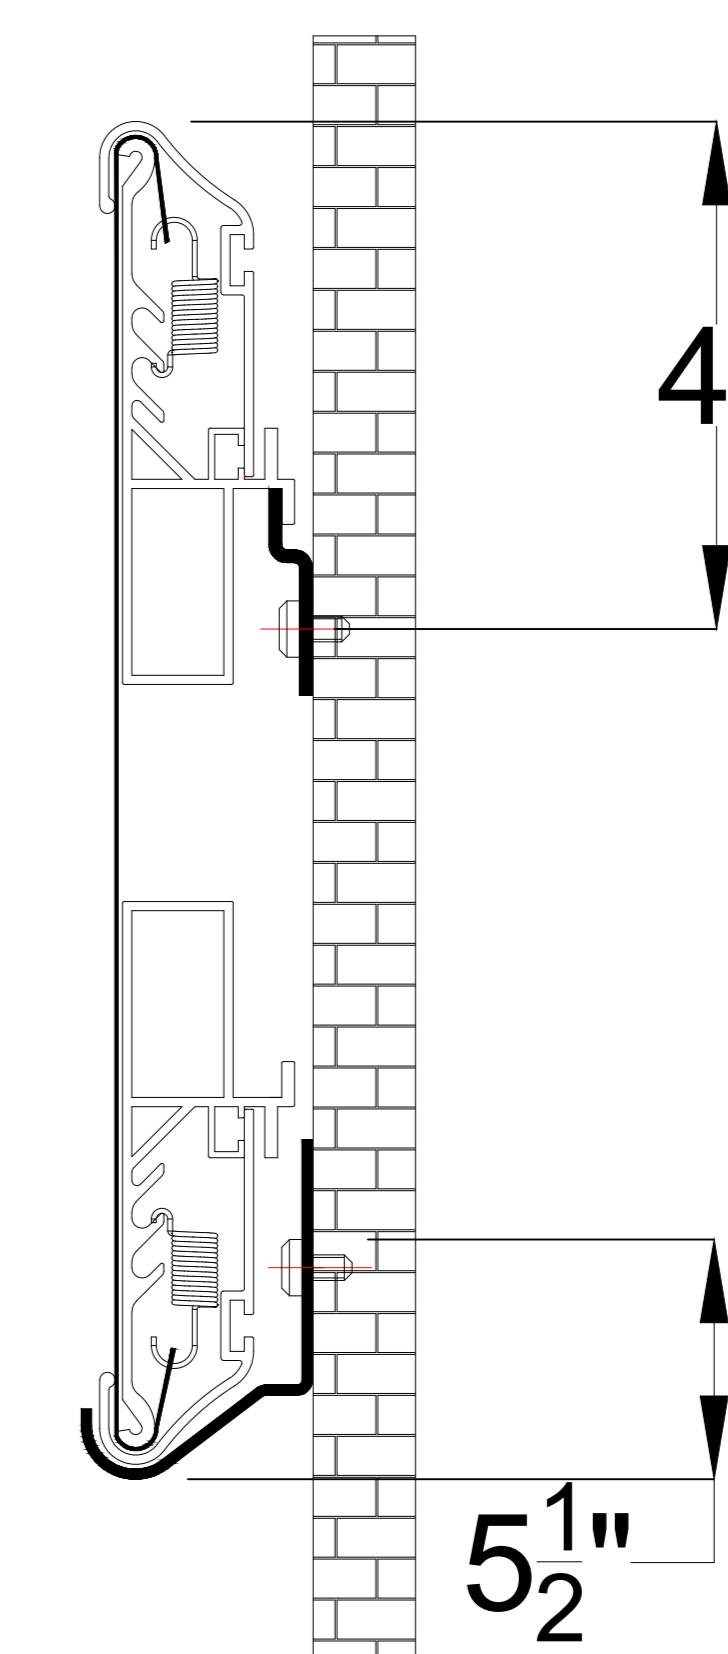

Title: Reference Studio 4K Slim Fixed Frame 115" 16:9	
Product Model: EV-S-115-1.0	
Scale 1:1	Page 1 of 2

Mounting
Diagram

ELUNEVISION

Title: Reference Studio 4K Slim
Fixed Frame 115" 16:9

Product Model: EV-S-115-1.0

Not to Scale
Not to Proportion

Page 2 of 2