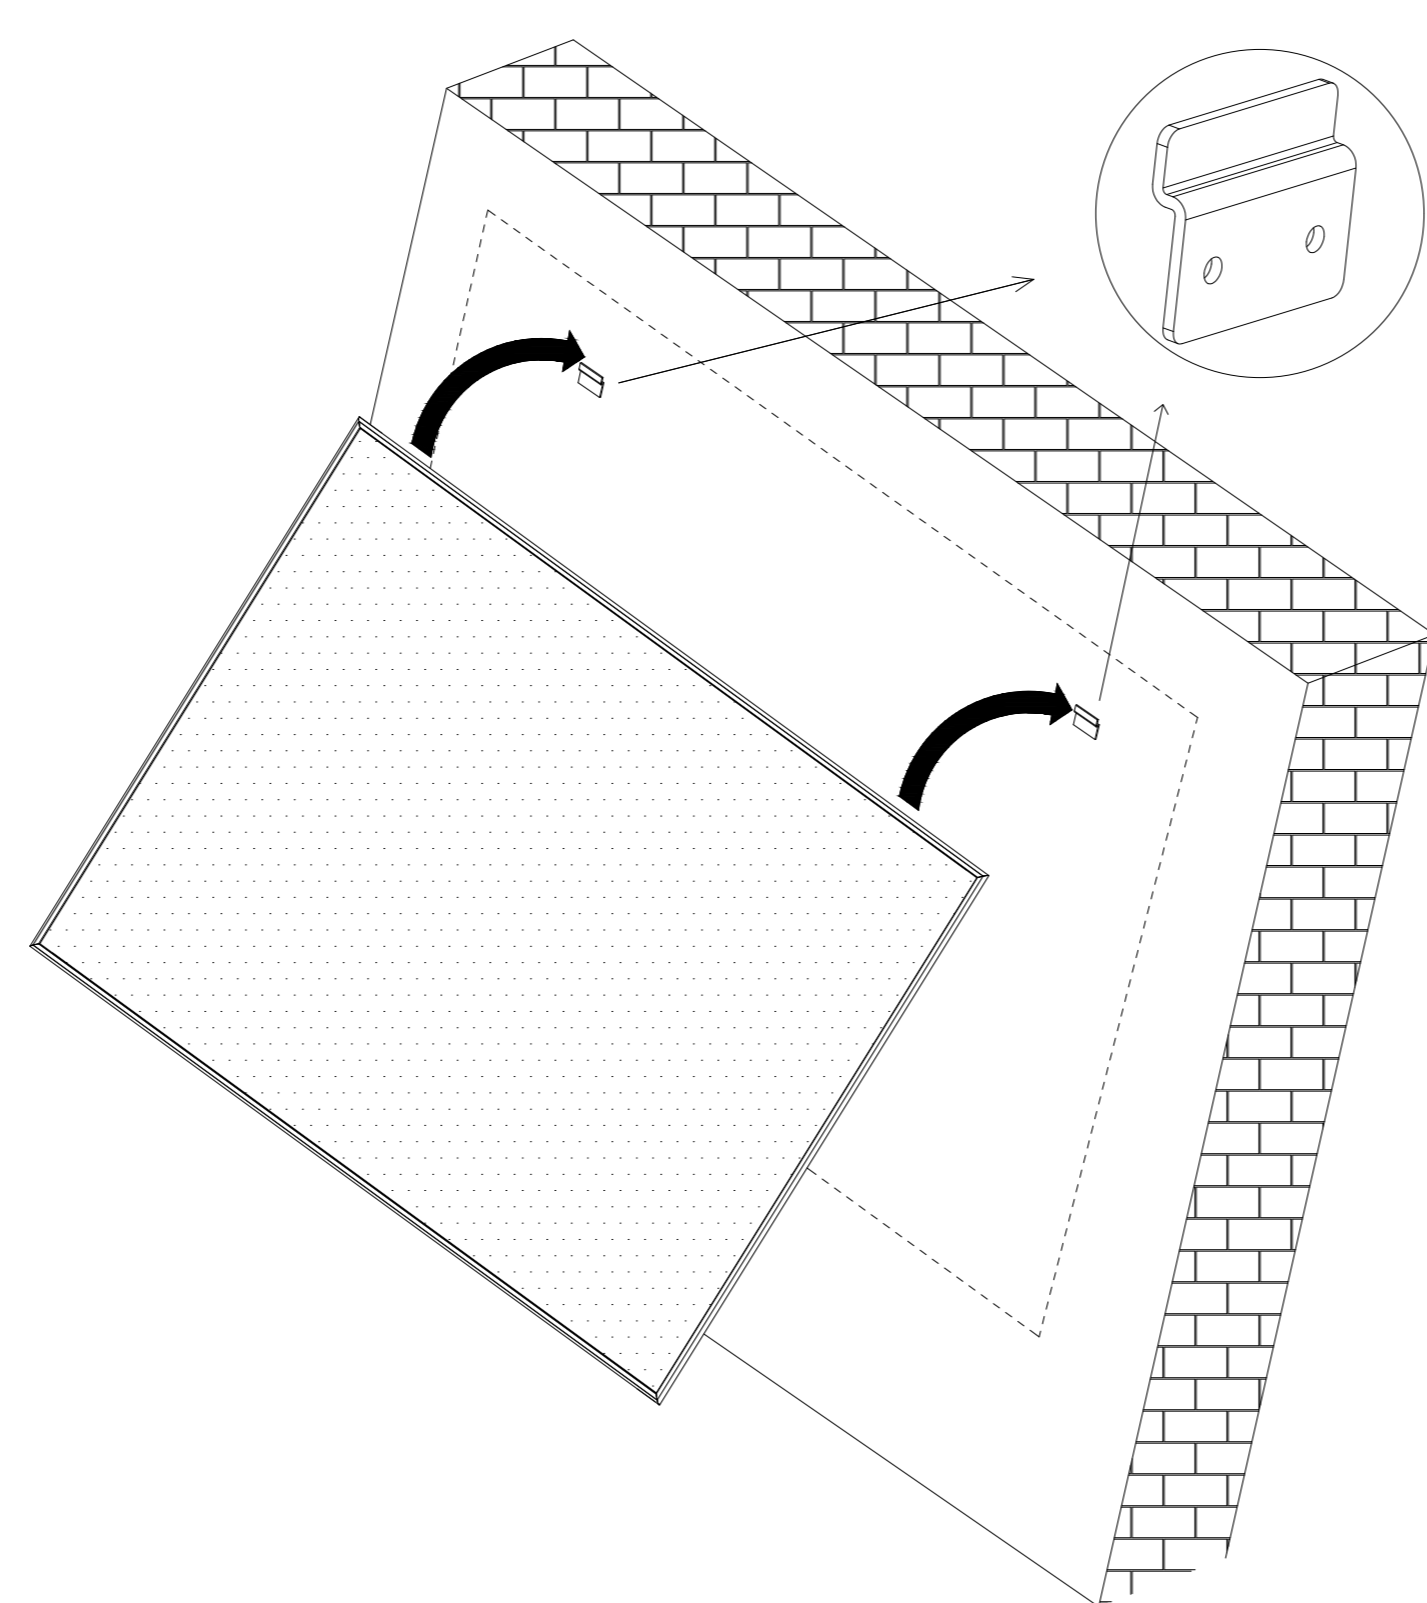

Title: Reference Studio 4K Slim Fixed Frame 115" 16:9	
Product Model: EV-S-115-1.0	
Scale 1:1	Page 1 of 2

Mounting
Diagram

ELUNEVISION

Title: Reference Studio 4K Slim
Fixed Frame 115" 16:9

Product Model: EV-S-115-1.0

Not to Scale
Not to Proportion

Page 2 of 2