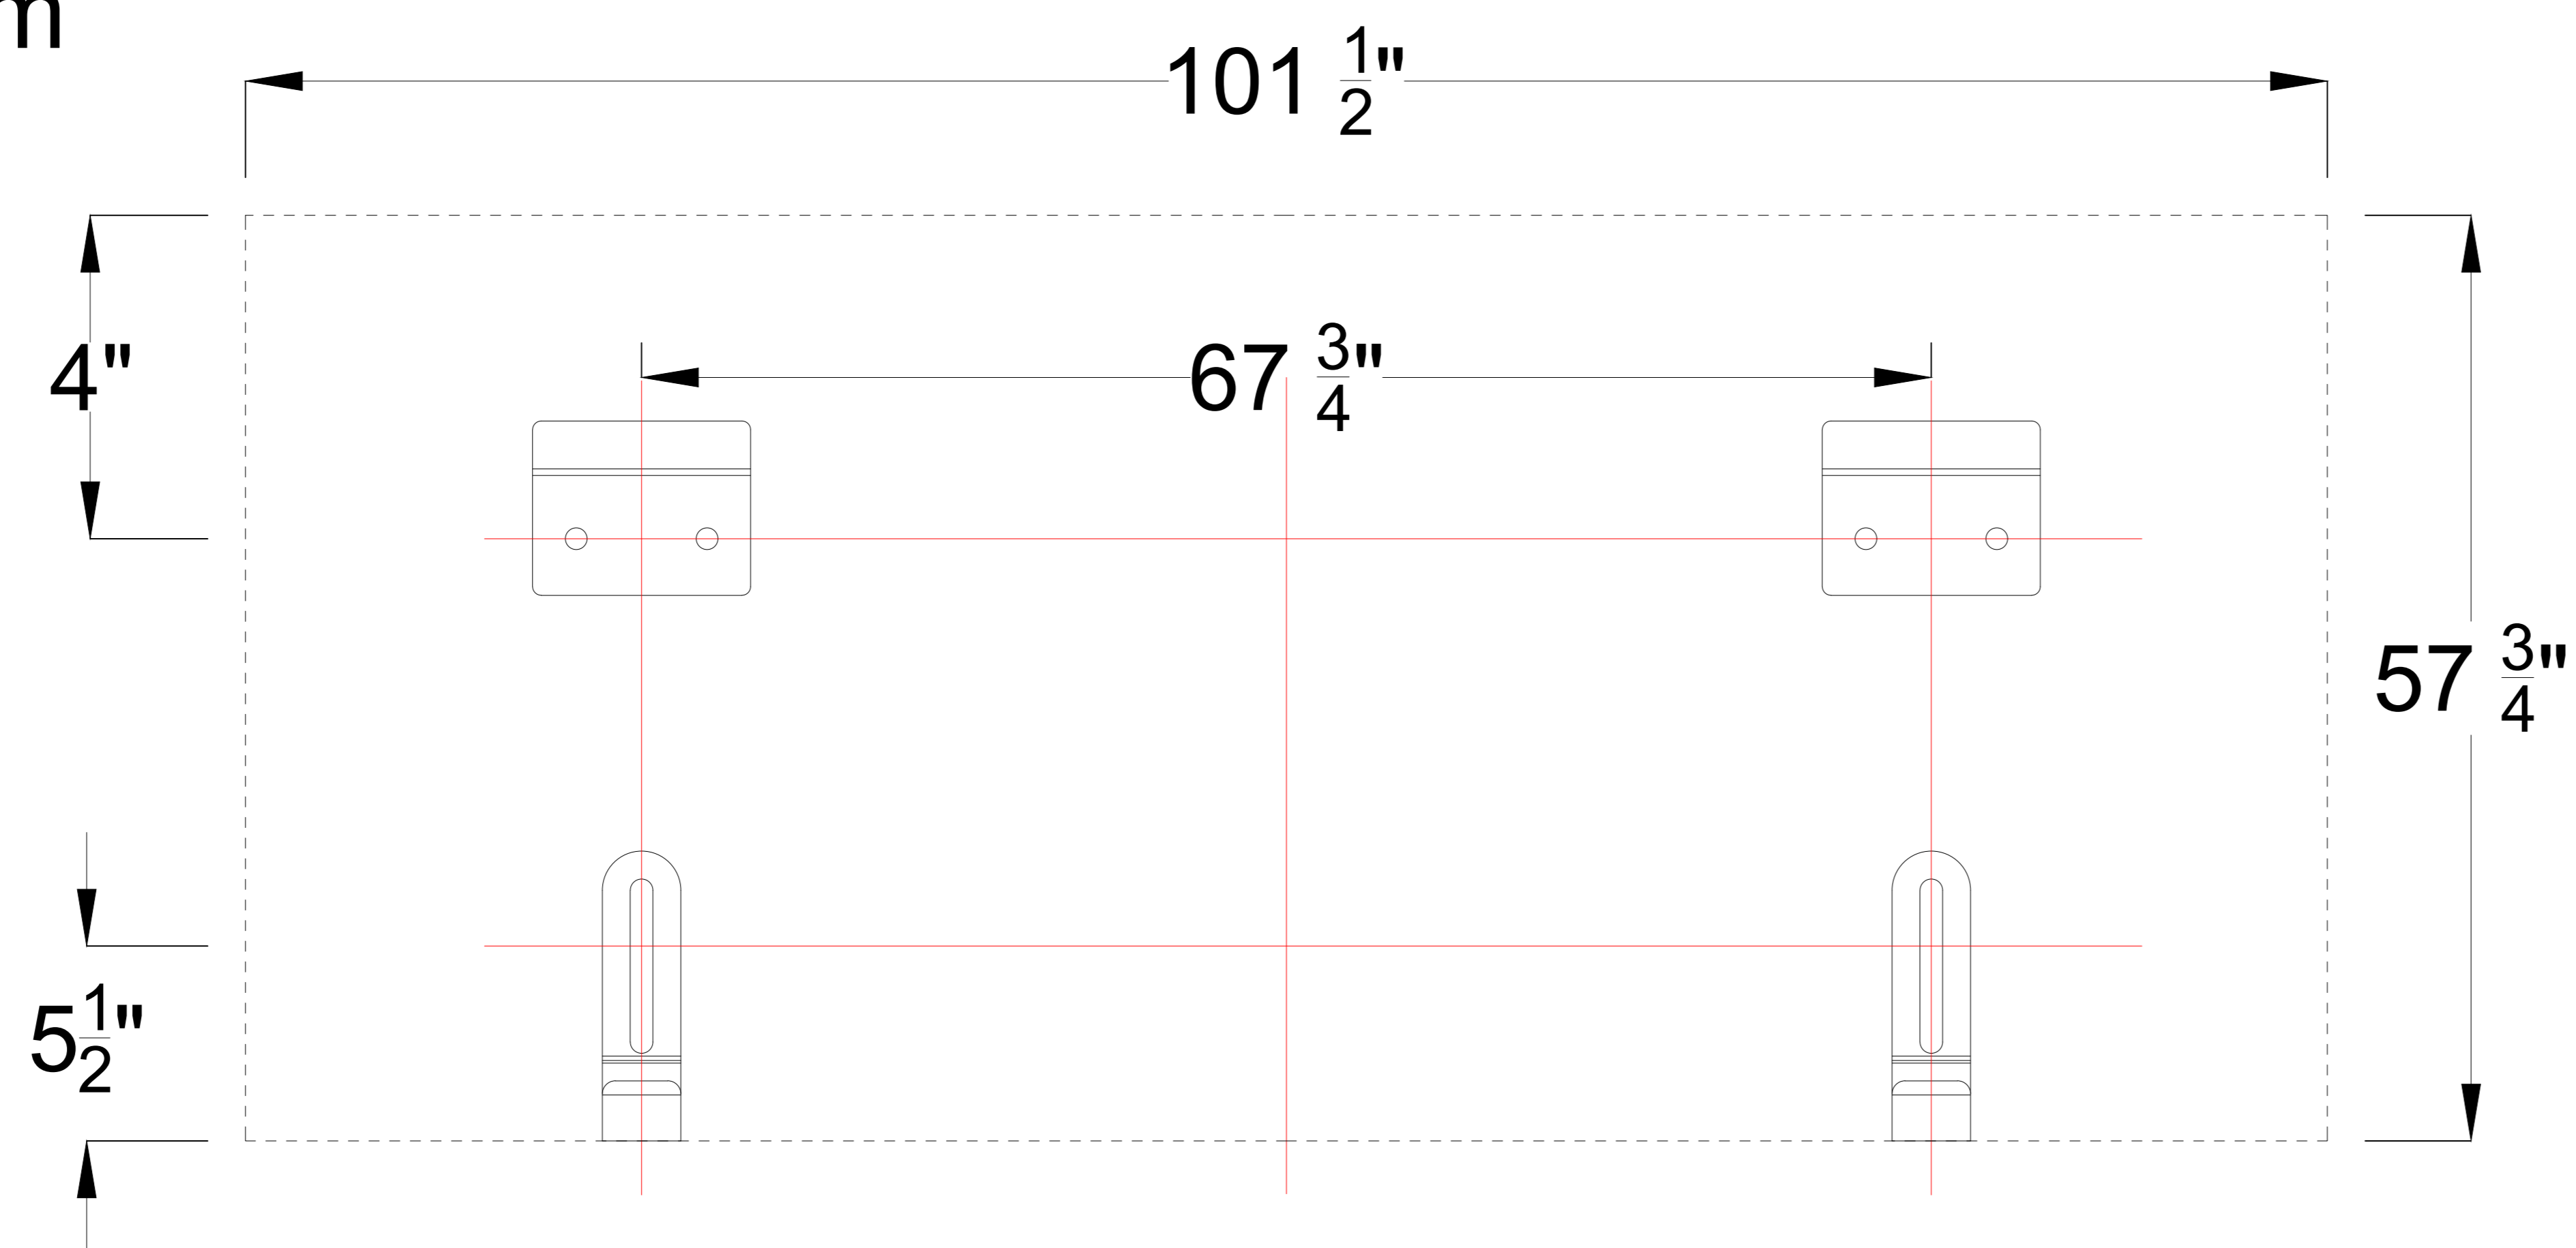

Title: Reference Studio 4K Slim Fixed Frame 115" 16:9	
Product Model: EV-S-115-1.0	
Scale 1:1	Page 1 of 2

Mounting
Diagram

ELUNEVISION

Title: Reference Studio 4K Slim
Fixed Frame 115" 16:9

Product Model: EV-S-115-1.0

Not to Scale
Not to Proportion

Page 2 of 2