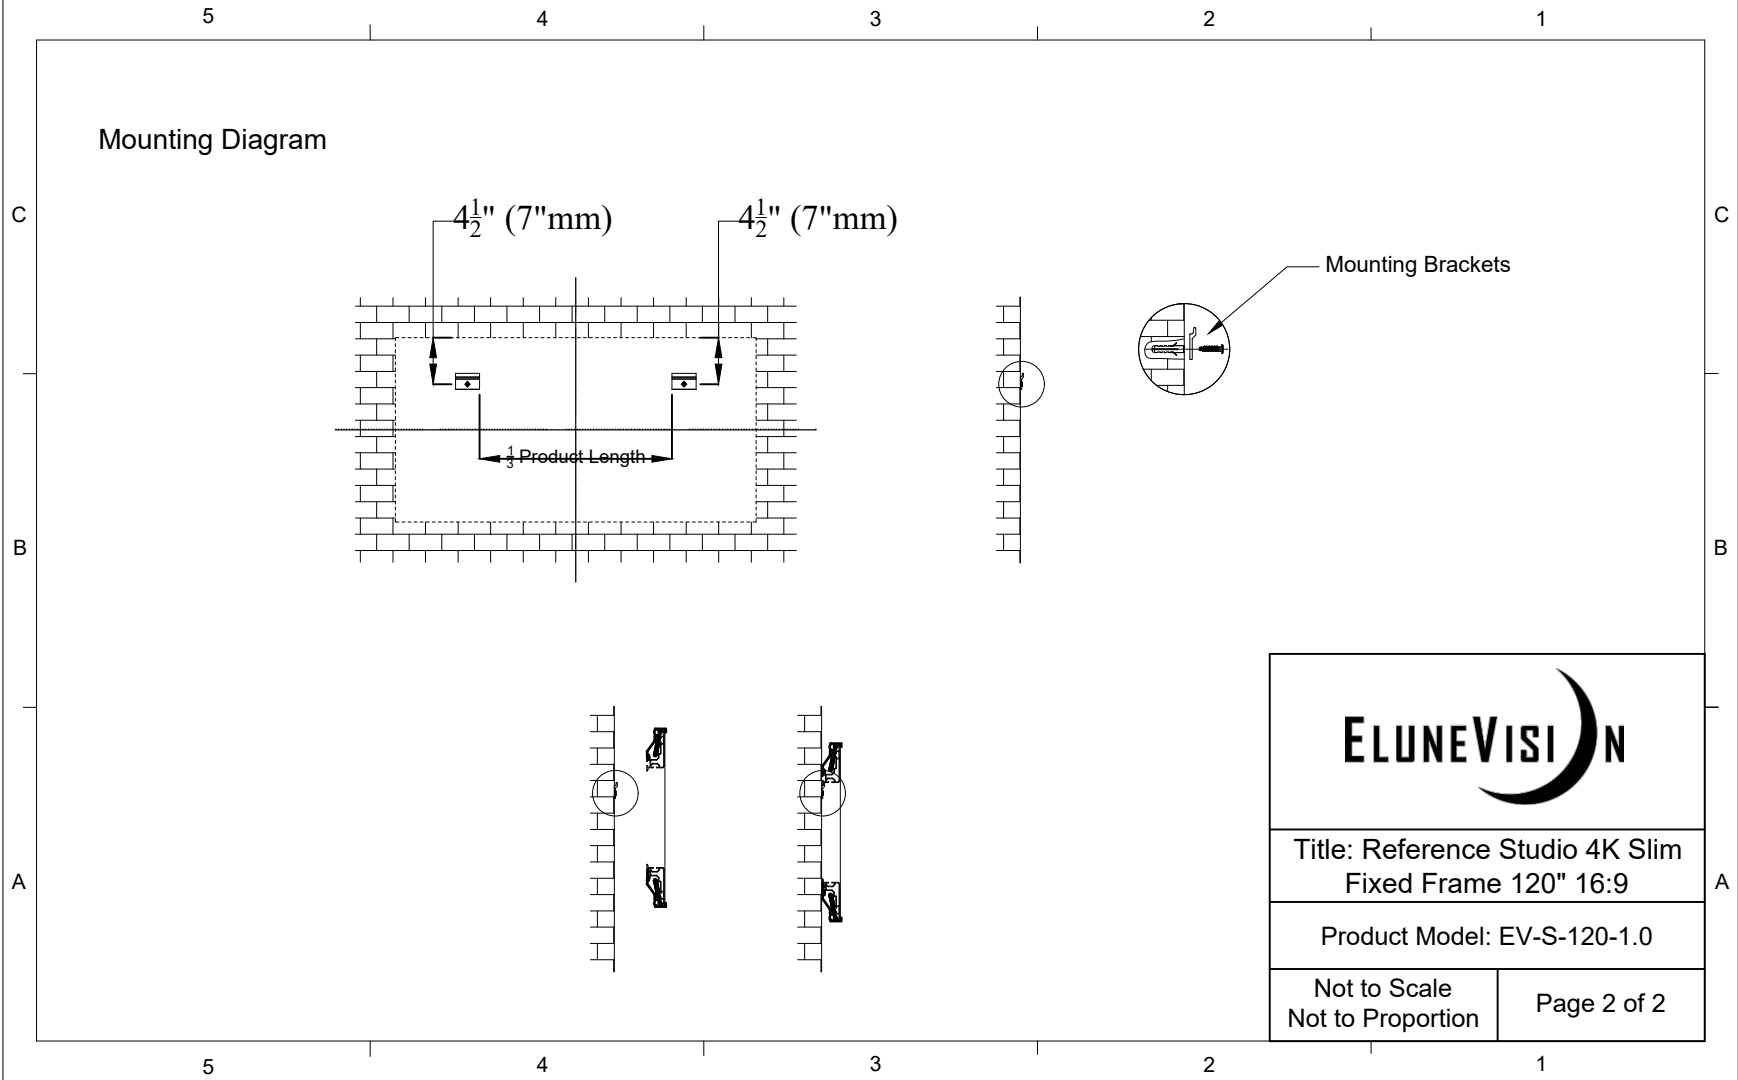

Mounting Diagram

Title: Reference Studio 4K Slim
Fixed Frame 120" 16:9

Product Model: EV-S-120-1.0

Not to Scale
Not to Proportion

Page 2 of 2