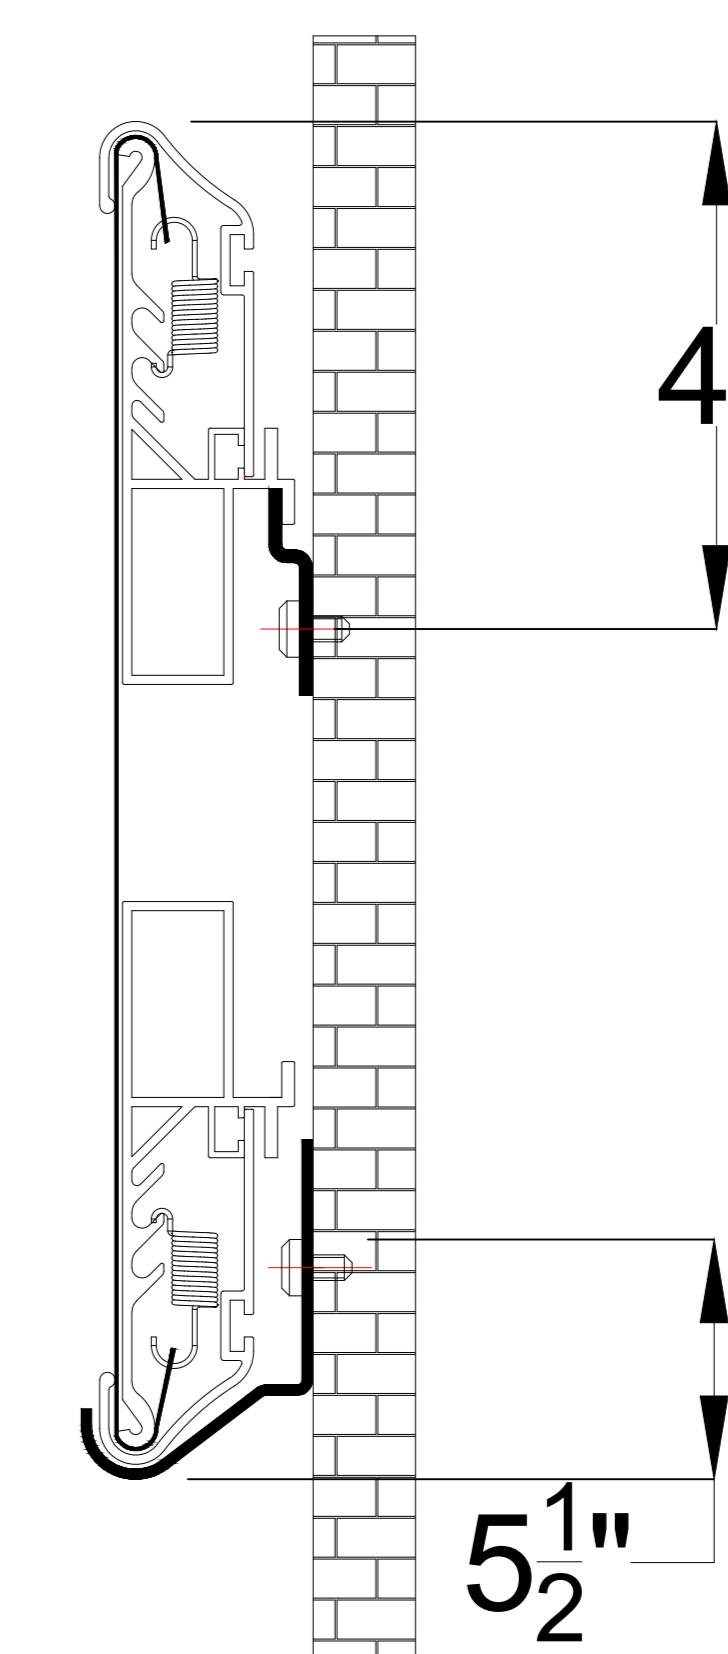

Mounting  
Diagram

**ELUNEVISION**

Title: Reference Studio 4K Slim  
Fixed Frame 125" 16:9

Product Model: EV-S-125-1.0

Not to Scale  
Not to Proportion

Page 2 of 2