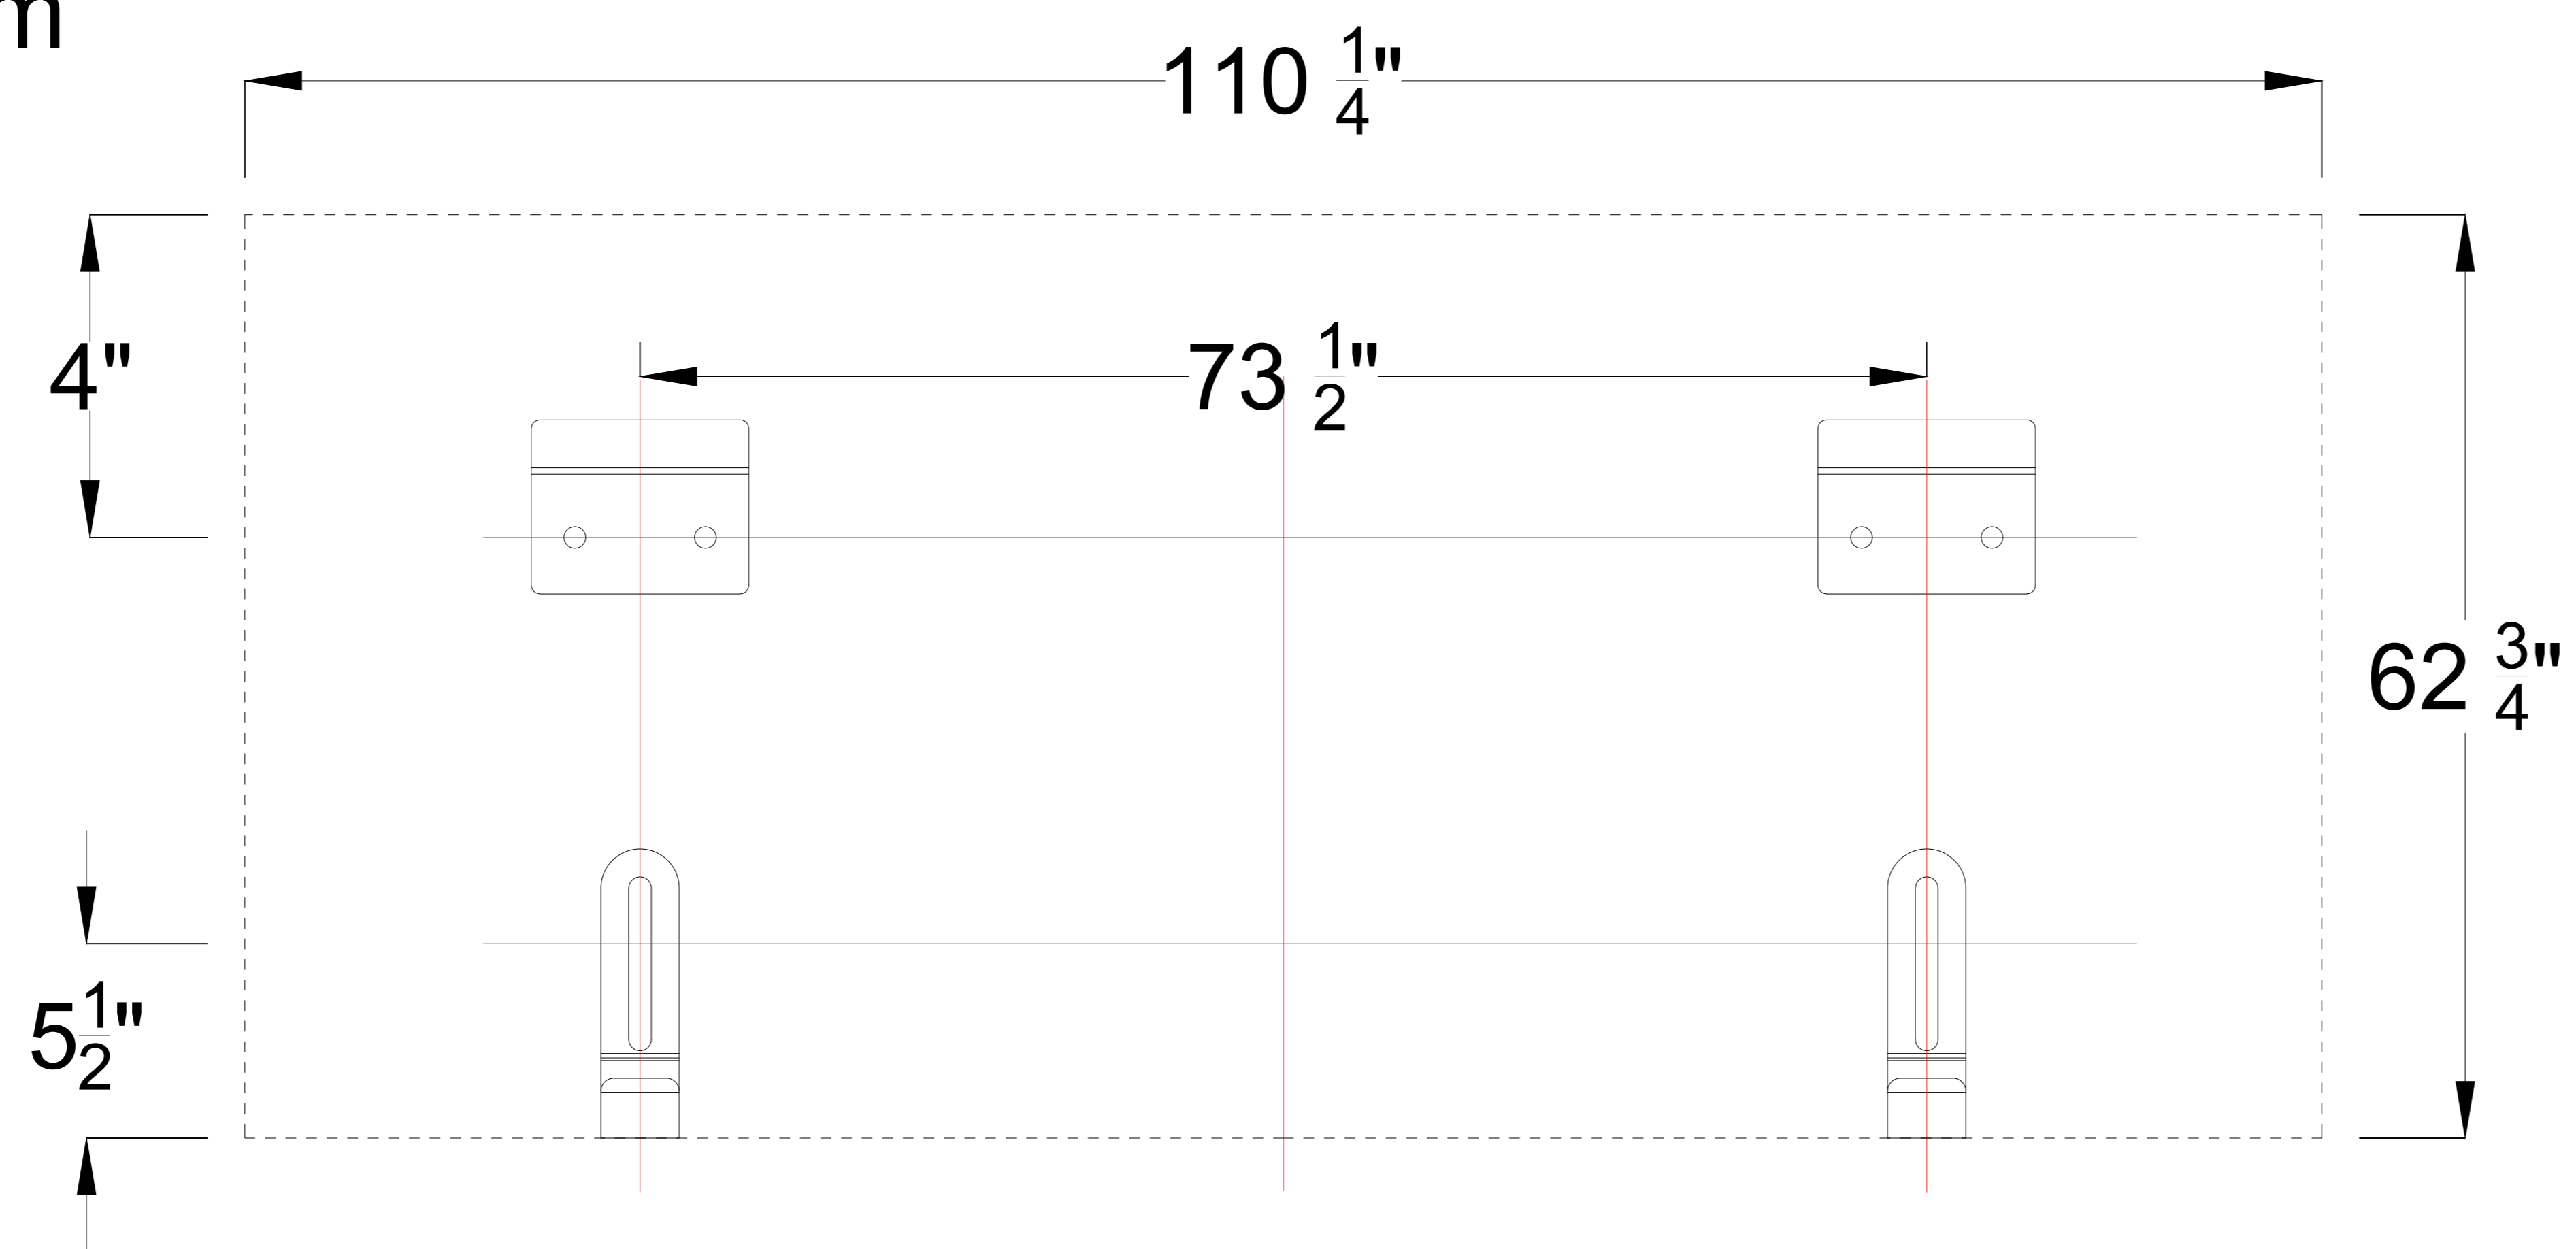

Mounting  
Diagram

**ELUNEVISION**

Title: Reference Studio 4K Slim  
Fixed Frame 125" 16:9

Product Model: EV-S-125-1.0

Not to Scale  
Not to Proportion

Page 2 of 2