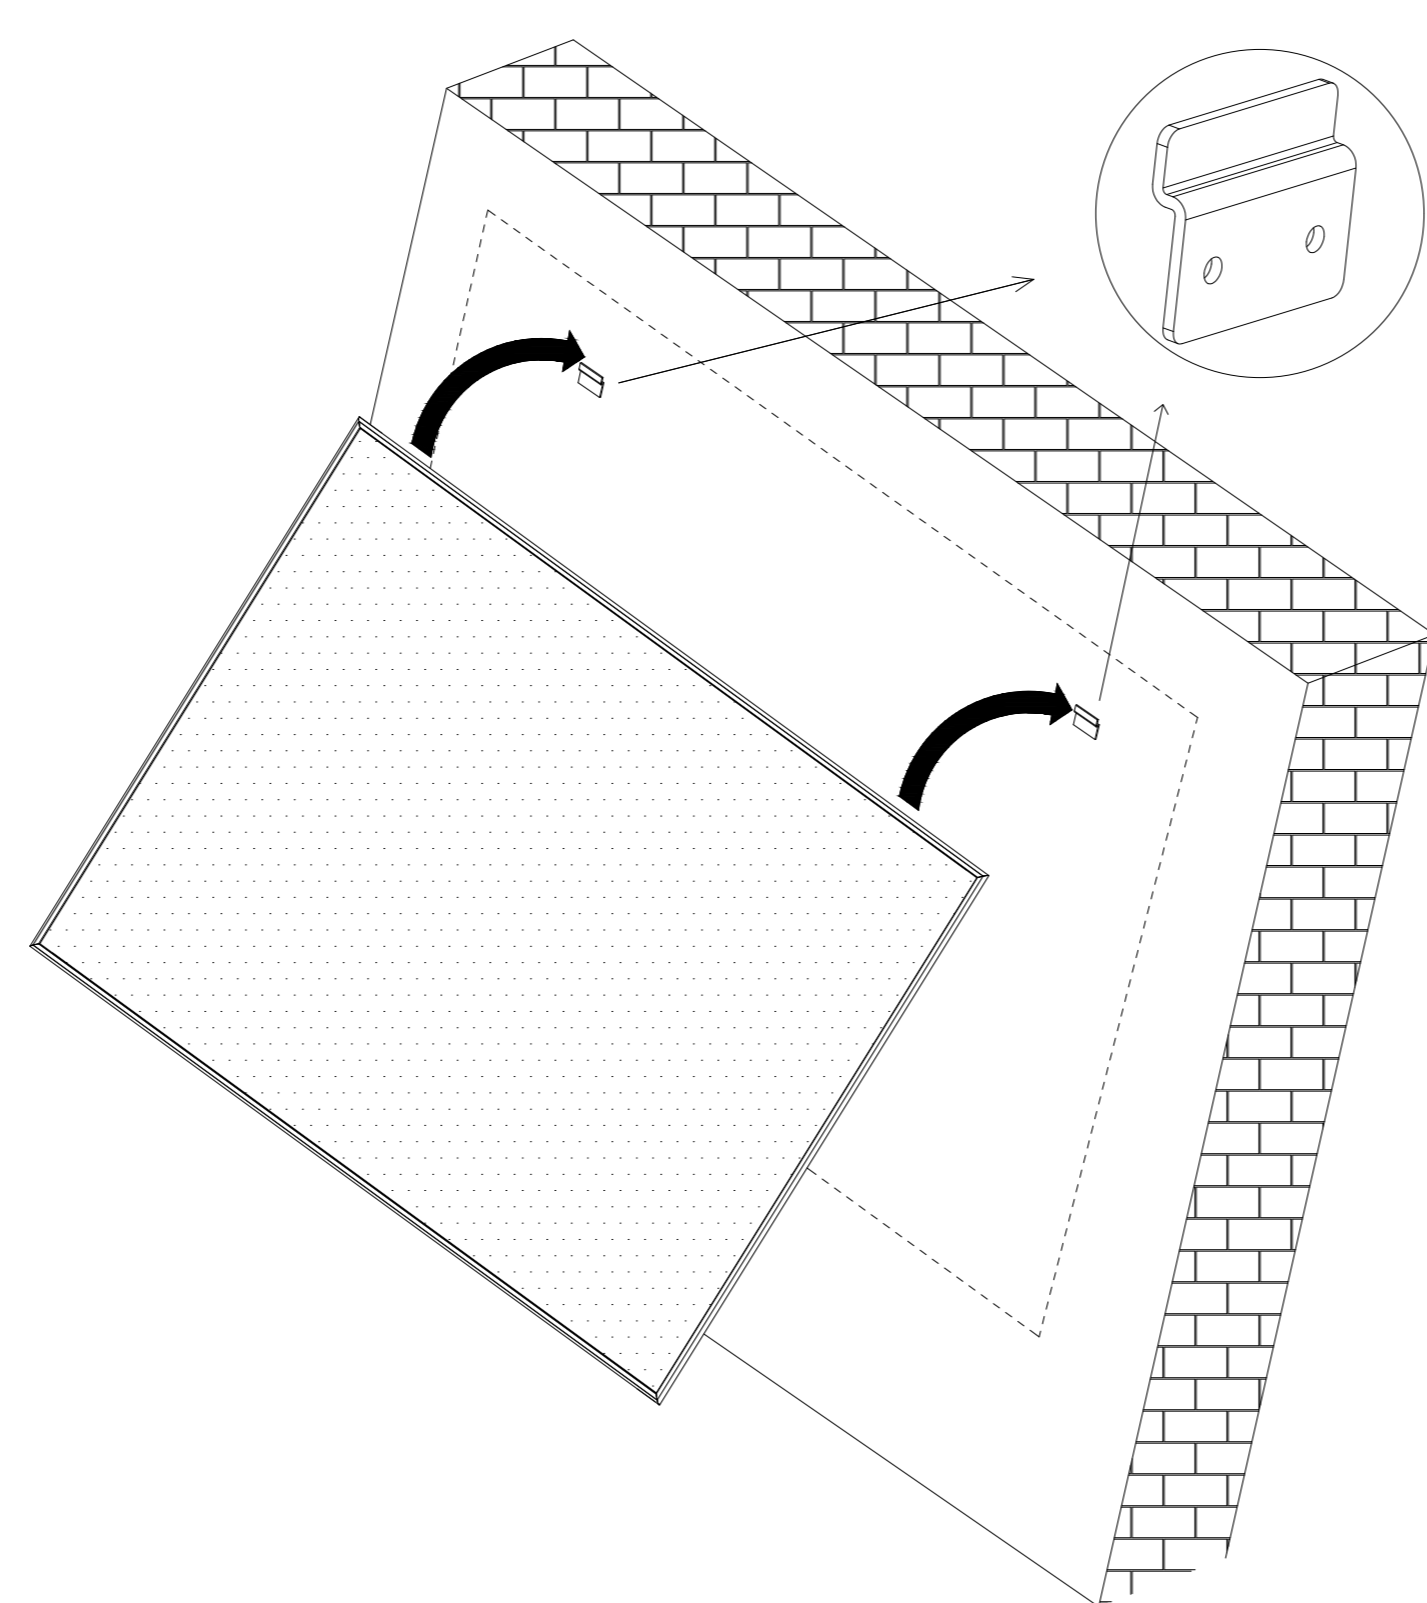

Mounting  
Diagram

**ELUNEVISION**

Title: Reference Studio 4K Slim  
Fixed Frame 125" 16:9

Product Model: EV-S-125-1.0

Not to Scale  
Not to Proportion

Page 2 of 2