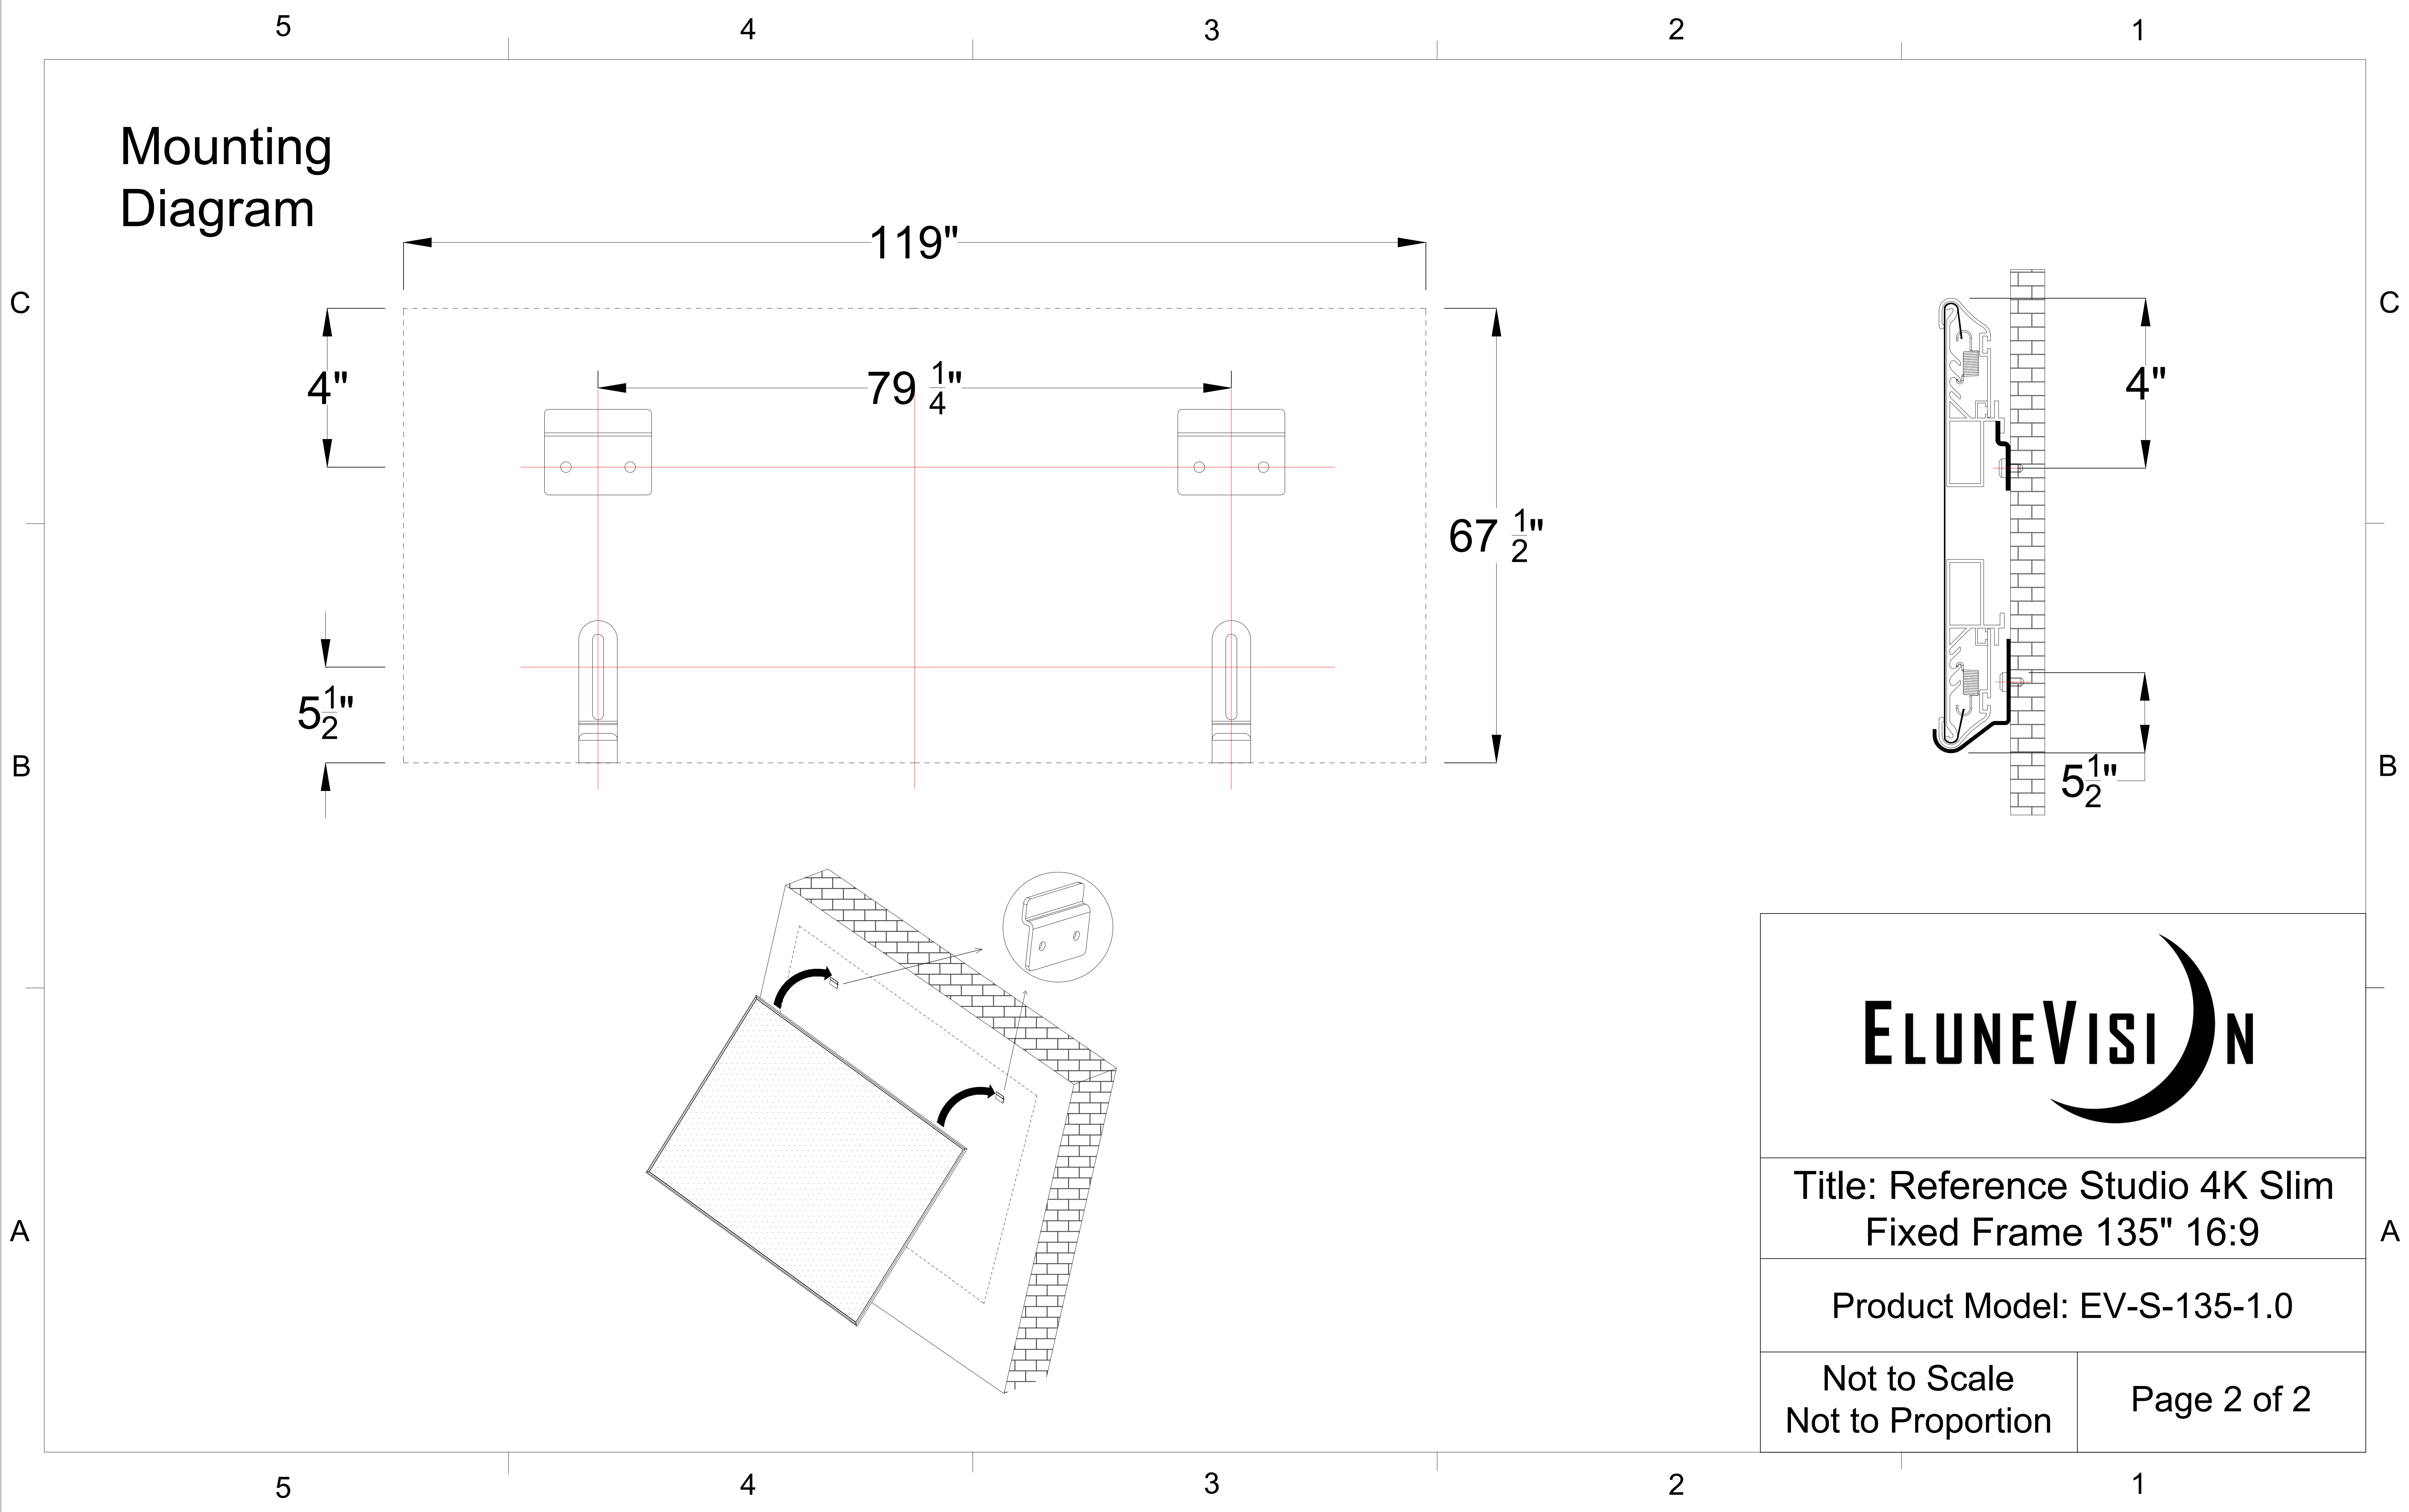

Title: Reference Studio 4K Slim Fixed Frame 135" 16:9	
Product Model: EV-S-135-1.0	
Scale 1:1	Page 1 of 2

5 4 3 2 1

Mounting Diagram

Title: Reference Studio 4K Slim
Fixed Frame 135" 16:9

Product Model: EV-S-135-1.0

Not to Scale
Not to Proportion

Page 2 of 2