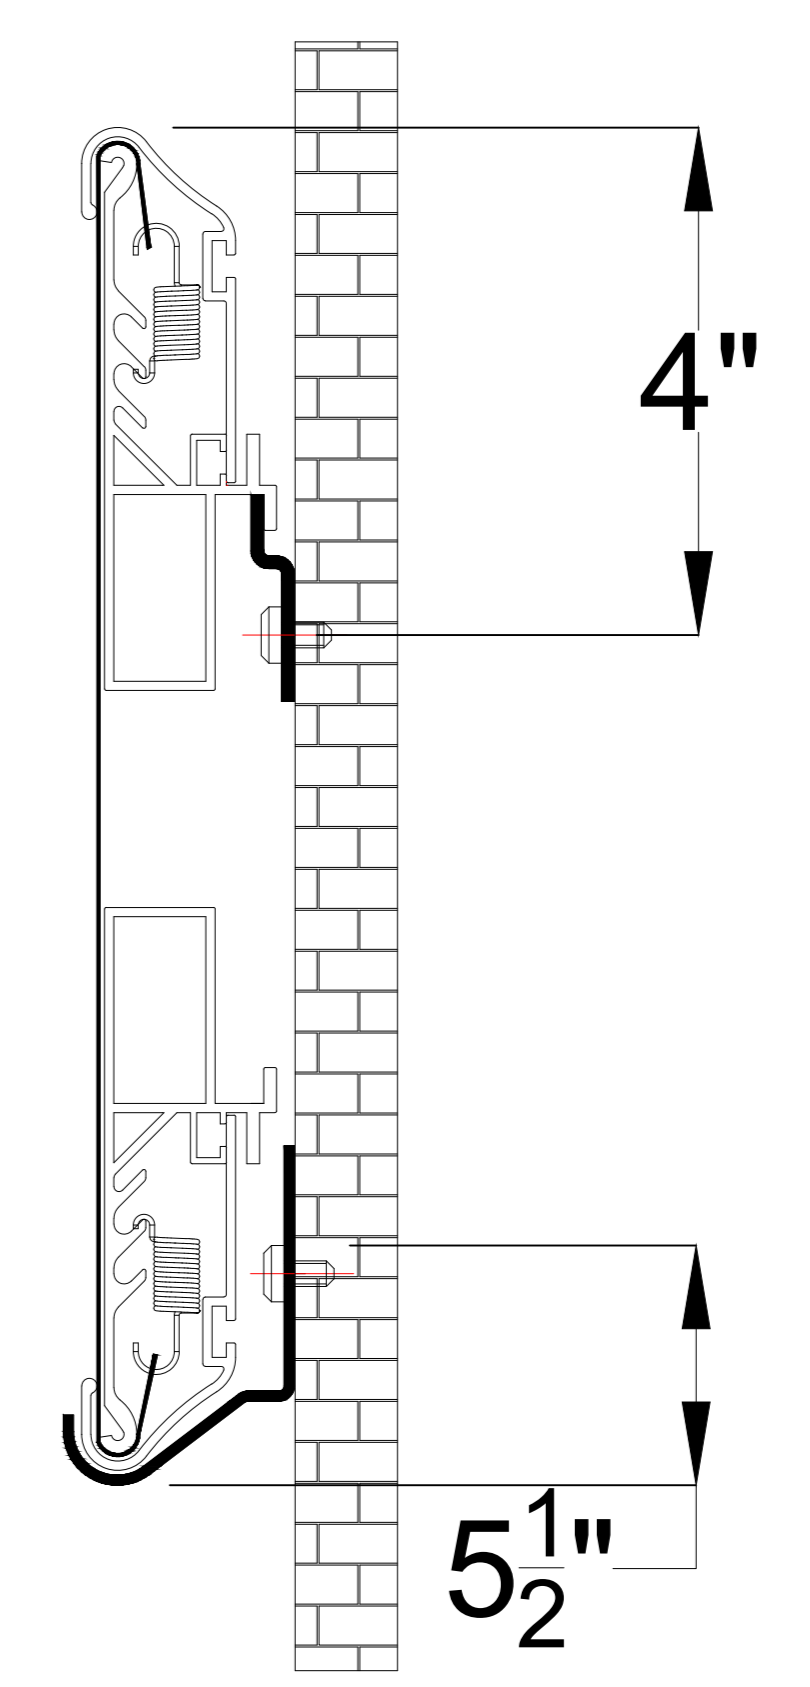

Title: Reference Studio 4K Slim
Fixed Frame 92" 16:9

Product Model: EV-S-92-1.0

Scale 1:1	Page 1 of 2
-----------	-------------

5 4 3 2 1

Mounting Diagram

Title: Reference Studio 4K Slim
Fixed Frame 92" 16:9

Product Model: EV-S-92-1.0

Not to Scale
Not to Proportion

Page 2 of 2

5 4 3 2 1