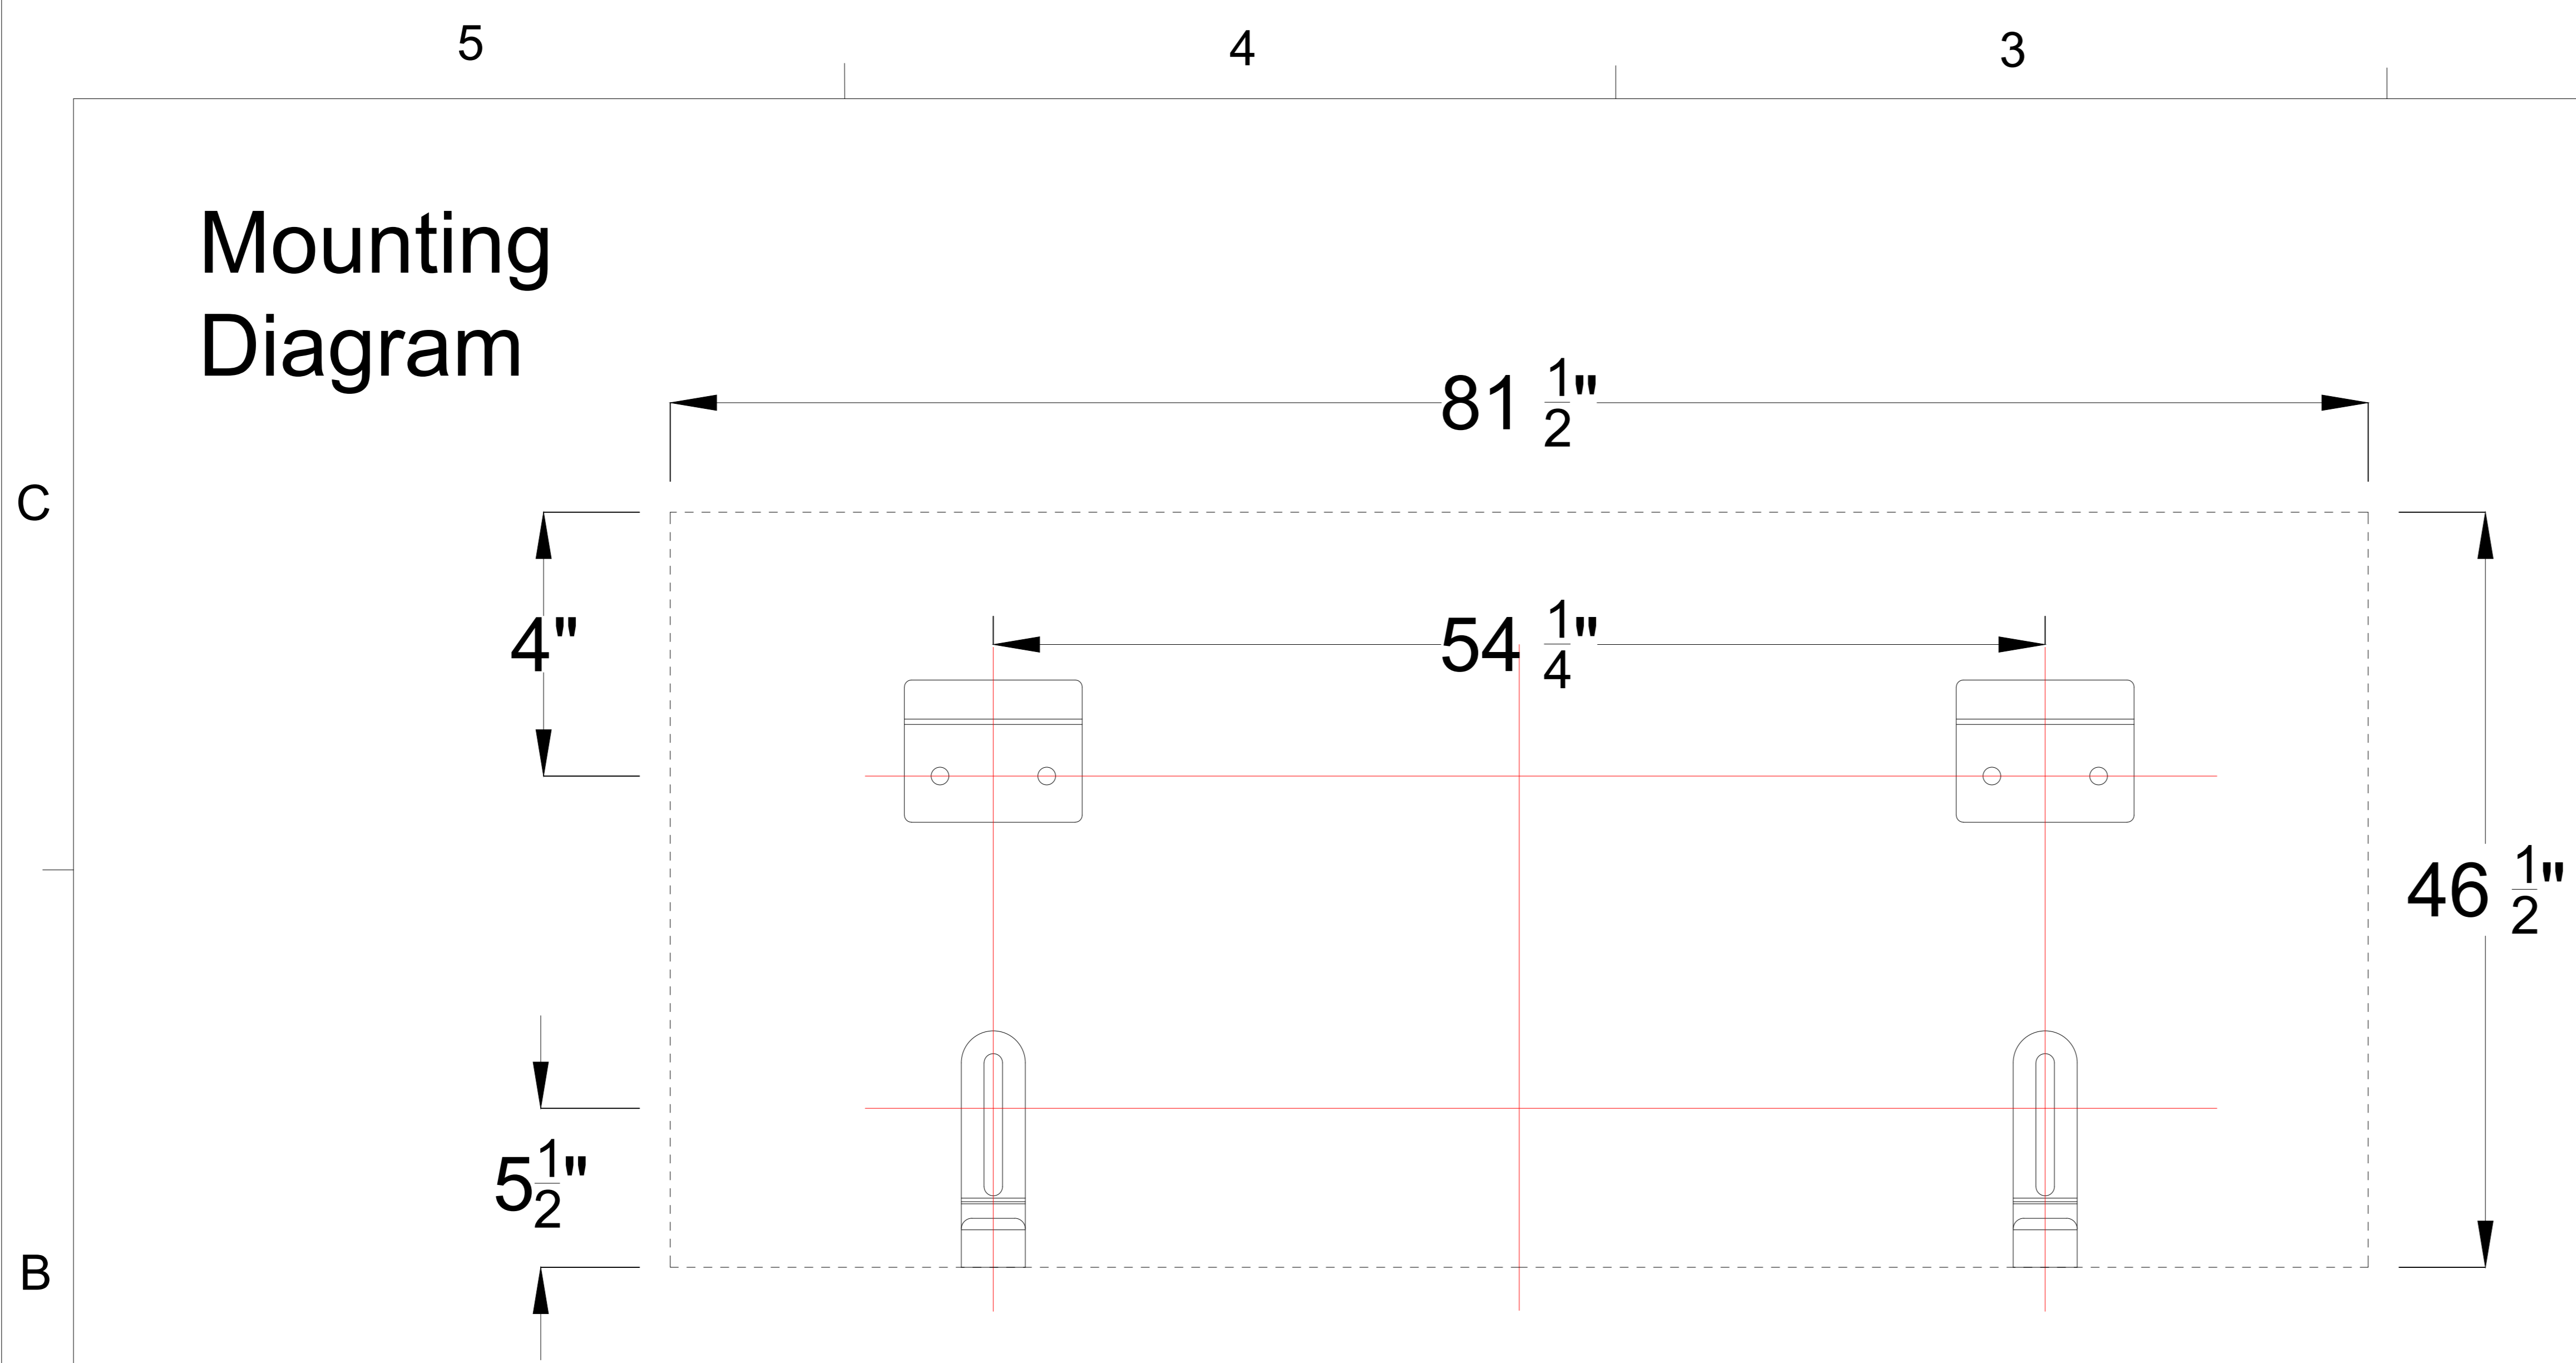

Title: Reference Studio 4K Slim
Fixed Frame 92" 16:9

Product Model: EV-S-92-1.0

Scale 1:1	Page 1 of 2
-----------	-------------

5 4 3 2 1

Mounting Diagram

Title: Reference Studio 4K Slim
Fixed Frame 92" 16:9

Product Model: EV-S-92-1.0

Not to Scale
Not to Proportion

Page 2 of 2

5 4 3 2 1