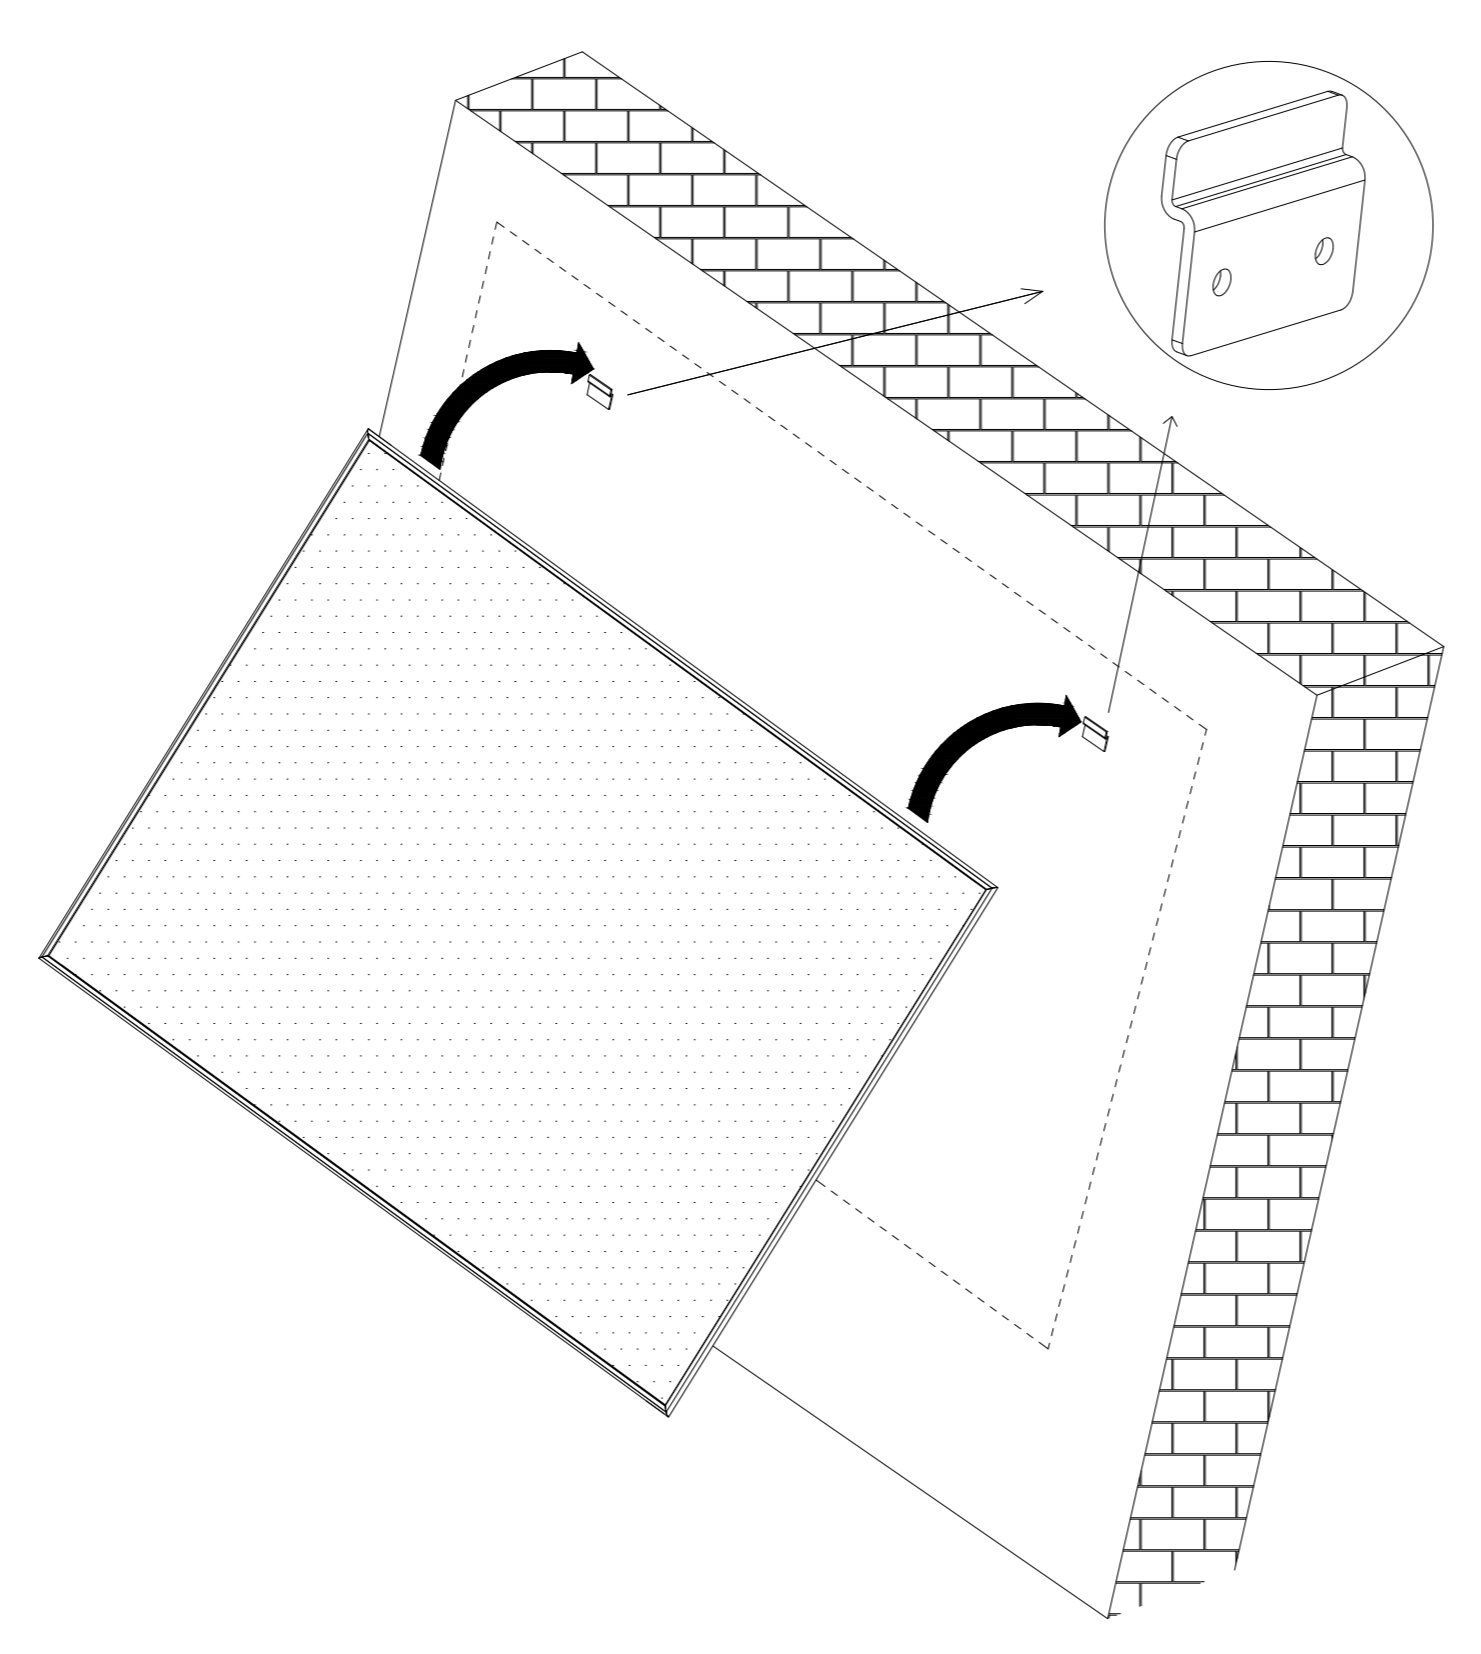

Title: Reference Studio 4K Slim
Fixed Frame 92" 16:9

Product Model: EV-S-92-1.0

Scale 1:1	Page 1 of 2
-----------	-------------

5 4 3 2 1

Mounting Diagram

Title: Reference Studio 4K Slim
Fixed Frame 92" 16:9

Product Model: EV-S-92-1.0

Not to Scale
Not to Proportion

Page 2 of 2

5 4 3 2 1