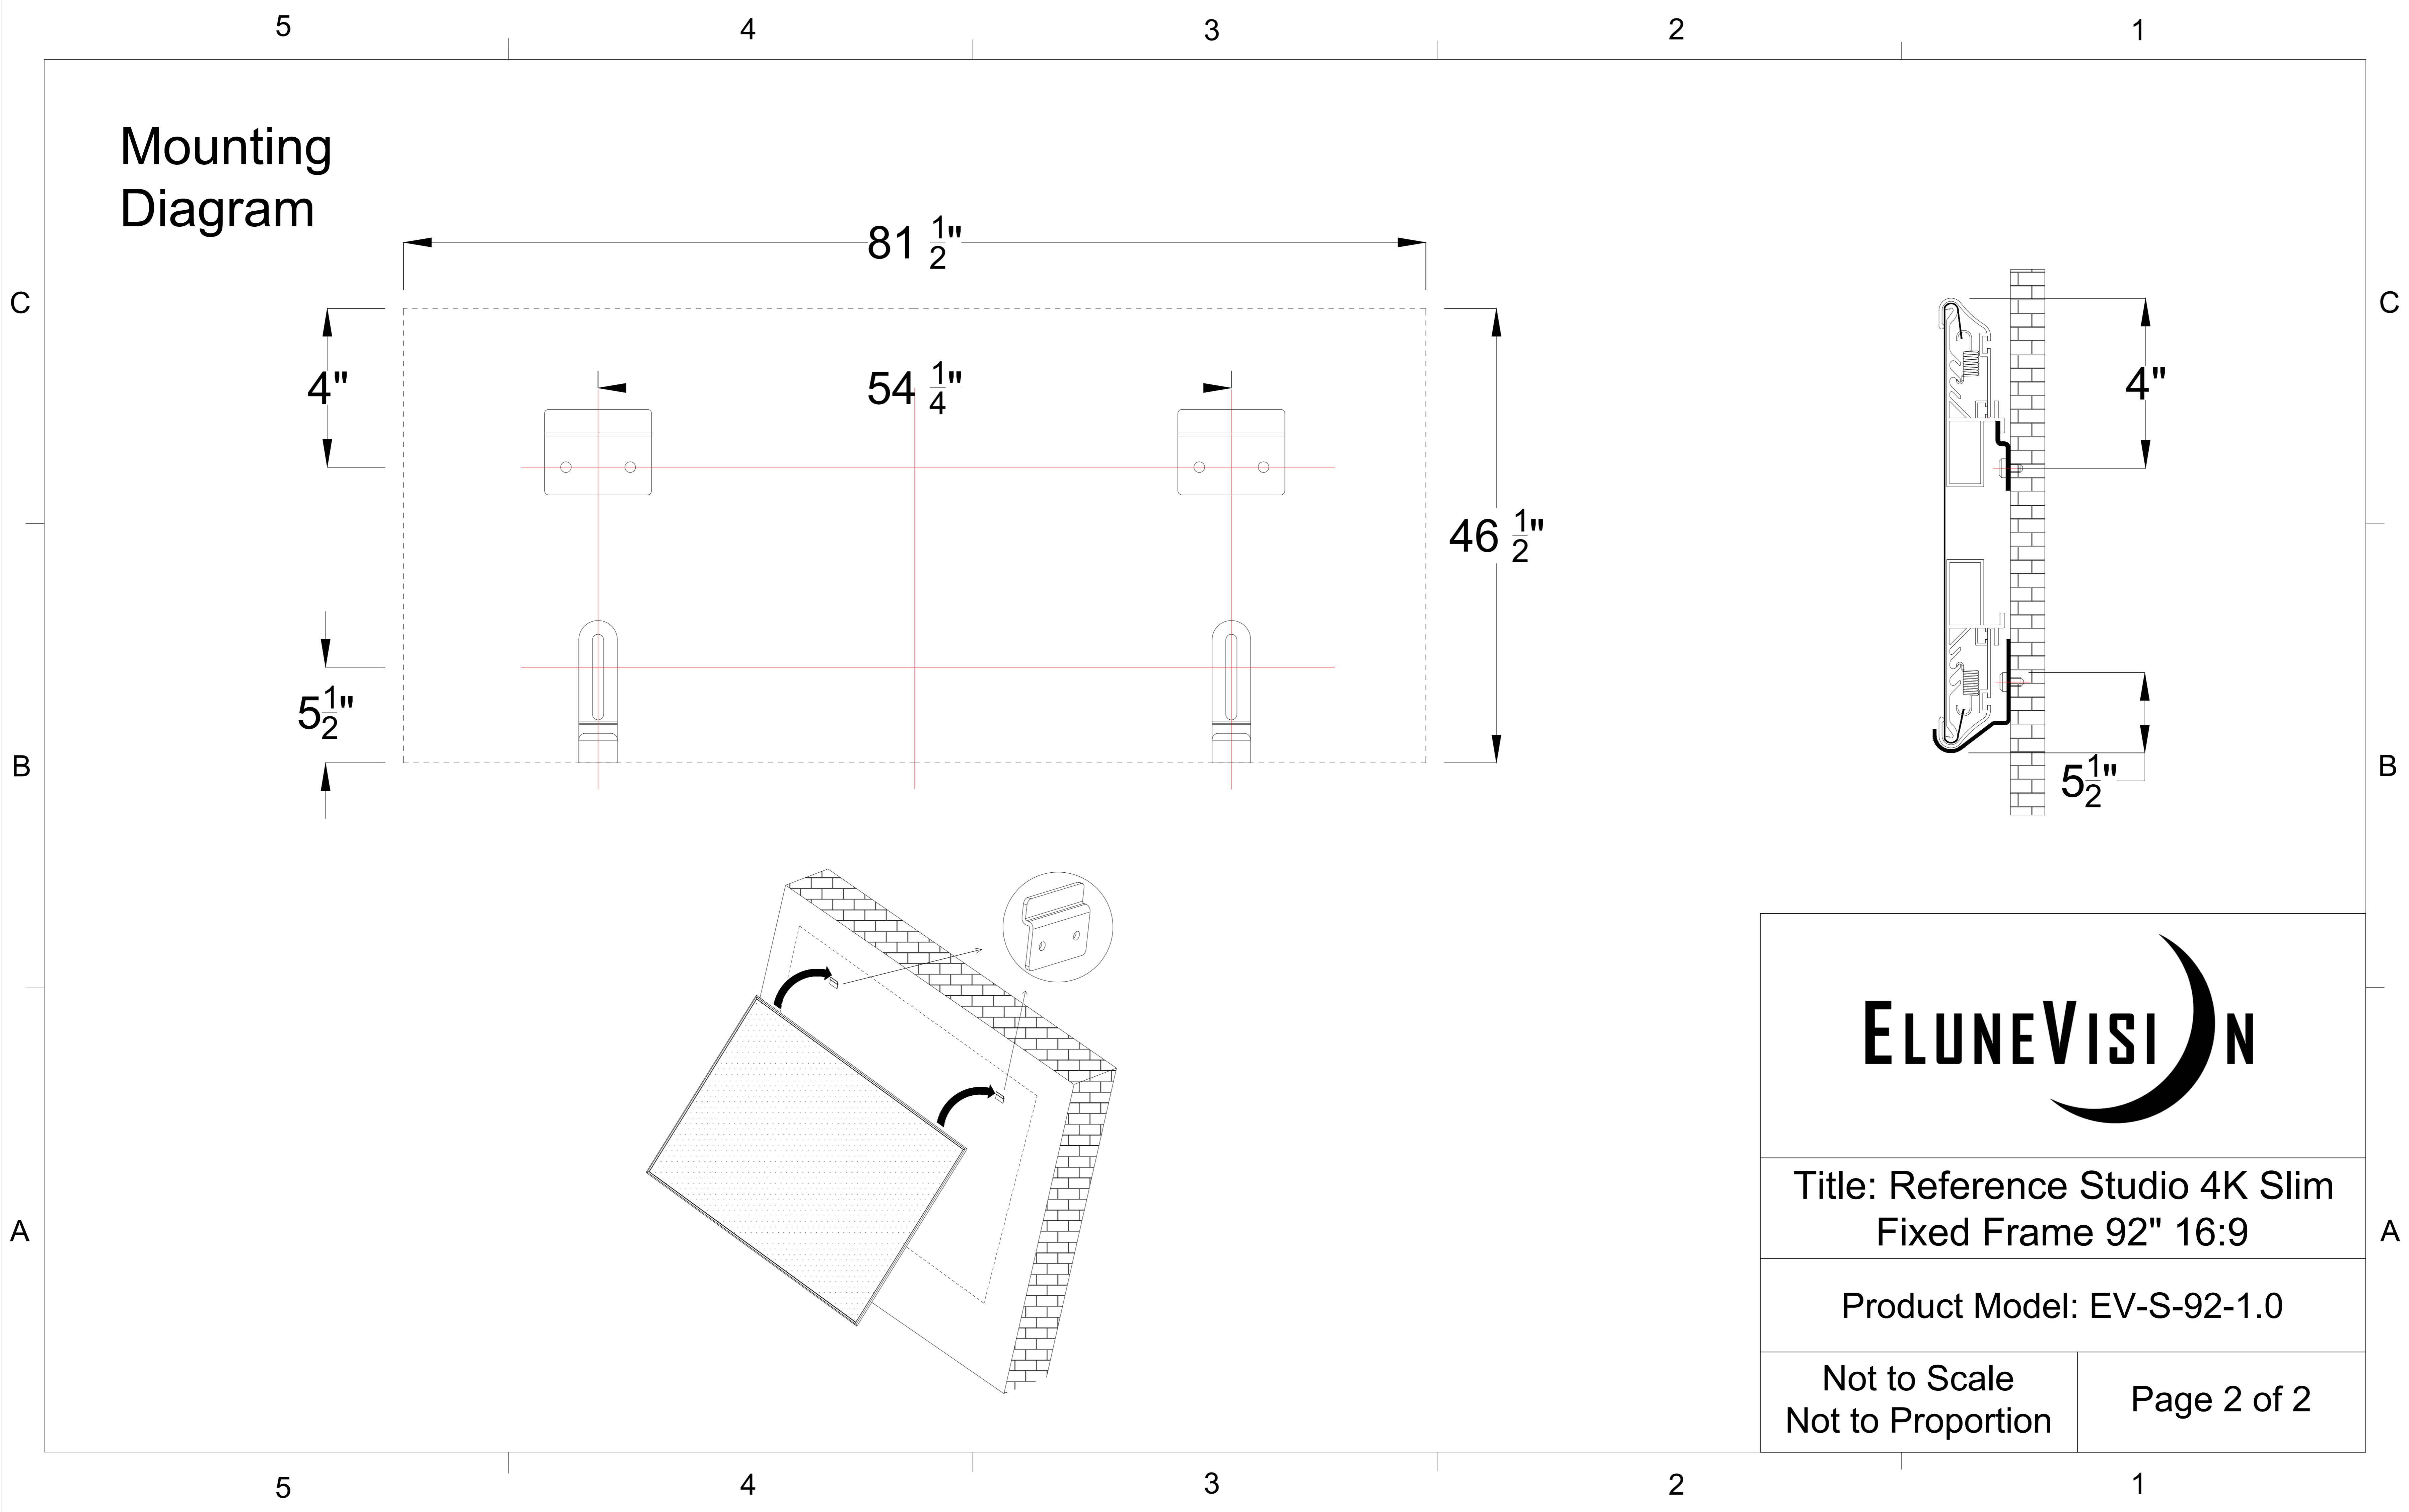

Title: Reference Studio 4K Slim  
Fixed Frame 92" 16:9

Product Model: EV-S-92-1.0

Scale 1:1	Page 1 of 2
-----------	-------------

5 4 3 2 1

# Mounting Diagram

Title: Reference Studio 4K Slim  
Fixed Frame 92" 16:9

Product Model: EV-S-92-1.0

Not to Scale  
Not to Proportion

Page 2 of 2