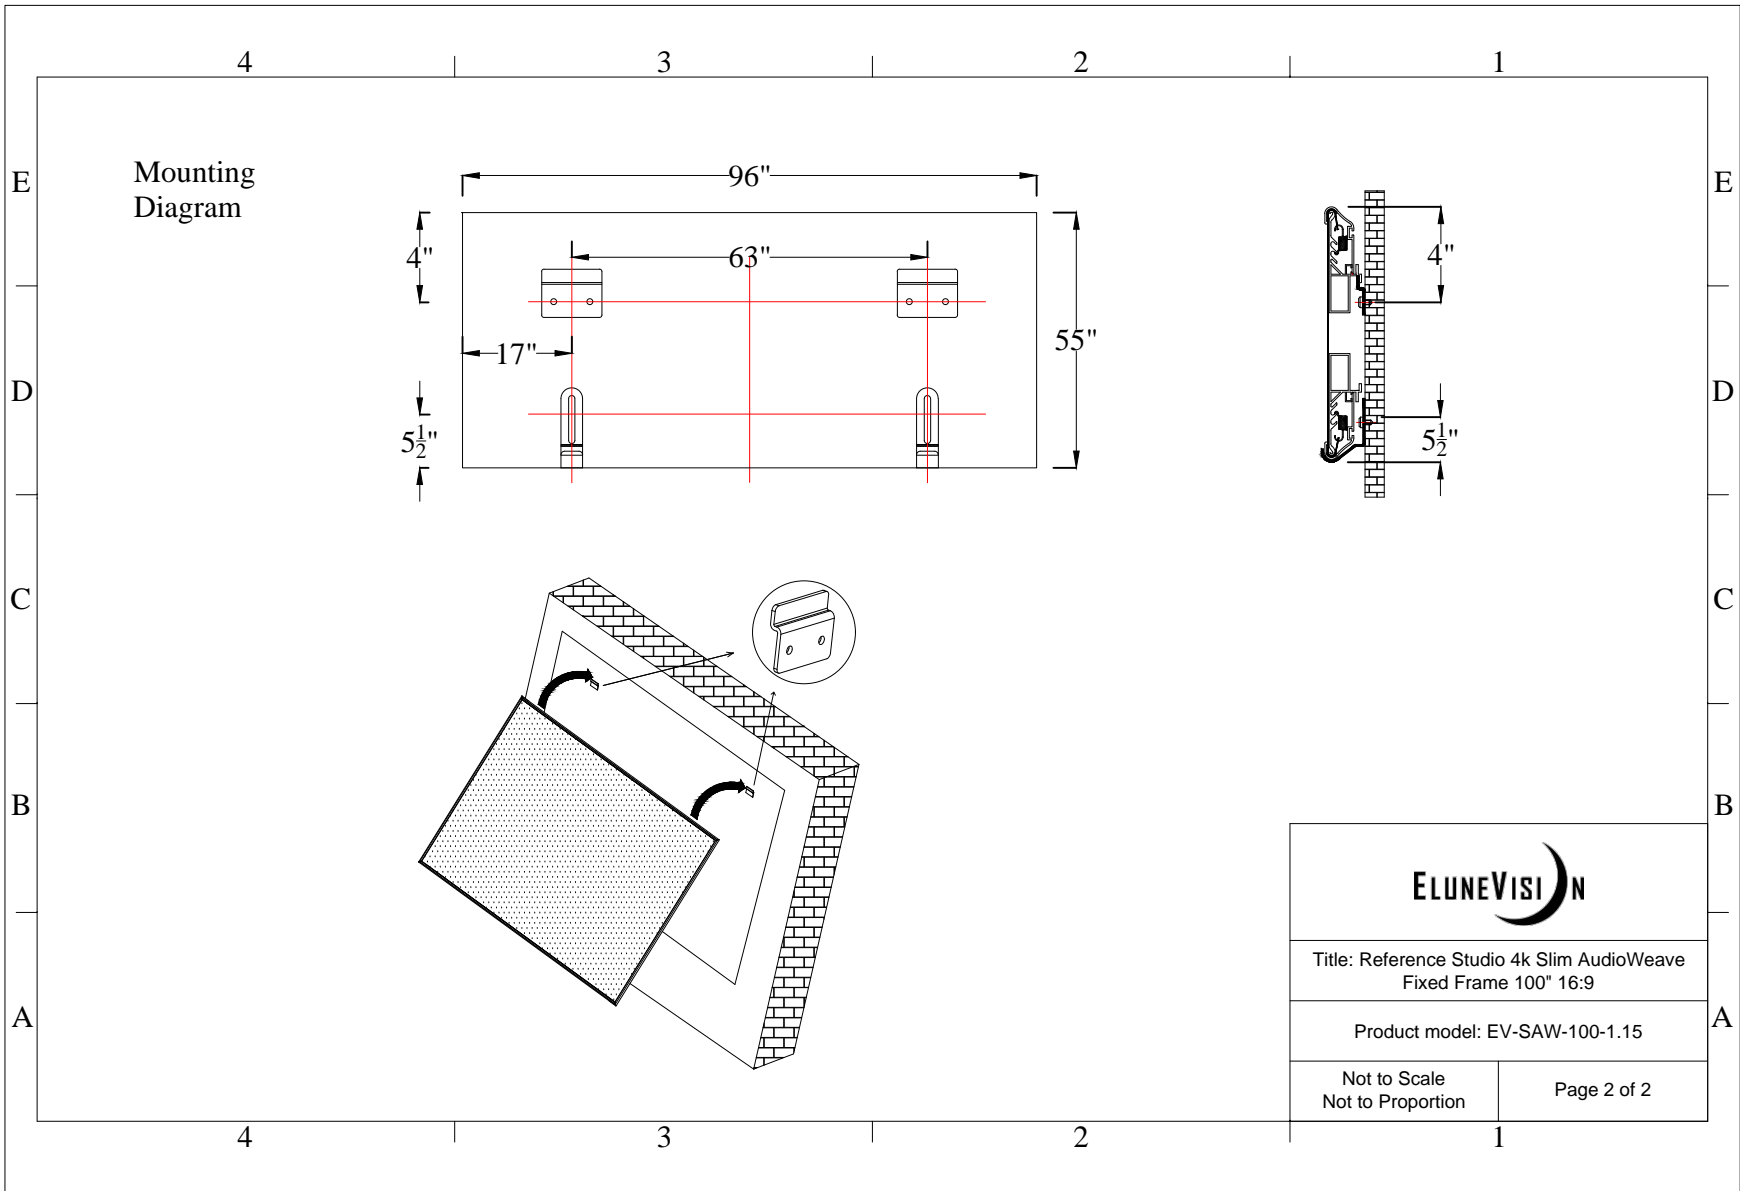

Title: Reference Studio 4k Slim AudioWeave
 Fixed Frame 100" 16:9

Product model: EV-SAW-100-1.15

Scale: 1:1	Page 1 of 2
------------	-------------

Mounting Diagram

Title: Reference Studio 4k Slim AudioWeave
Fixed Frame 100" 16:9

Product model: EV-SAW-100-1.15

Not to Scale
Not to Proportion

Page 2 of 2