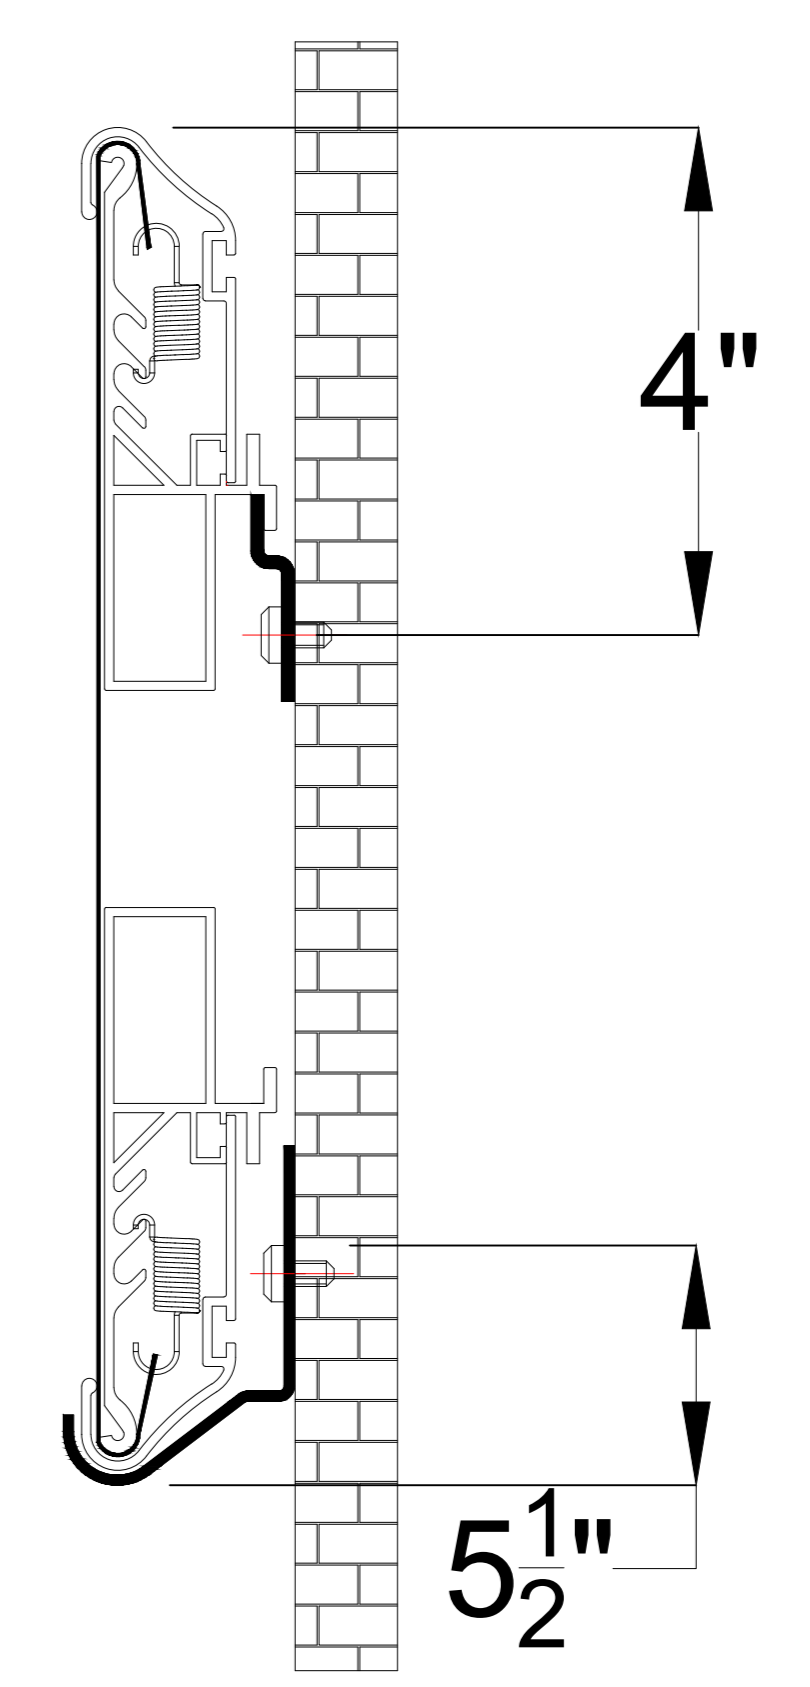

Title: Reference Studio
 AudioWeave 4K Slim Fixed
 Frame 100" 16:9

Product Model: EV-SAW-100-1.15

Scale 1:1	Page 1 of 2
-----------	-------------

Mounting Diagram

Title: Reference Studio
 AudioWeave 4K Slim Fixed
 Frame 100" 16:9

Product Model: EV-SAW-100-1.15

Not to Scale Not to Proportion	Page 2 of 2
-----------------------------------	-------------