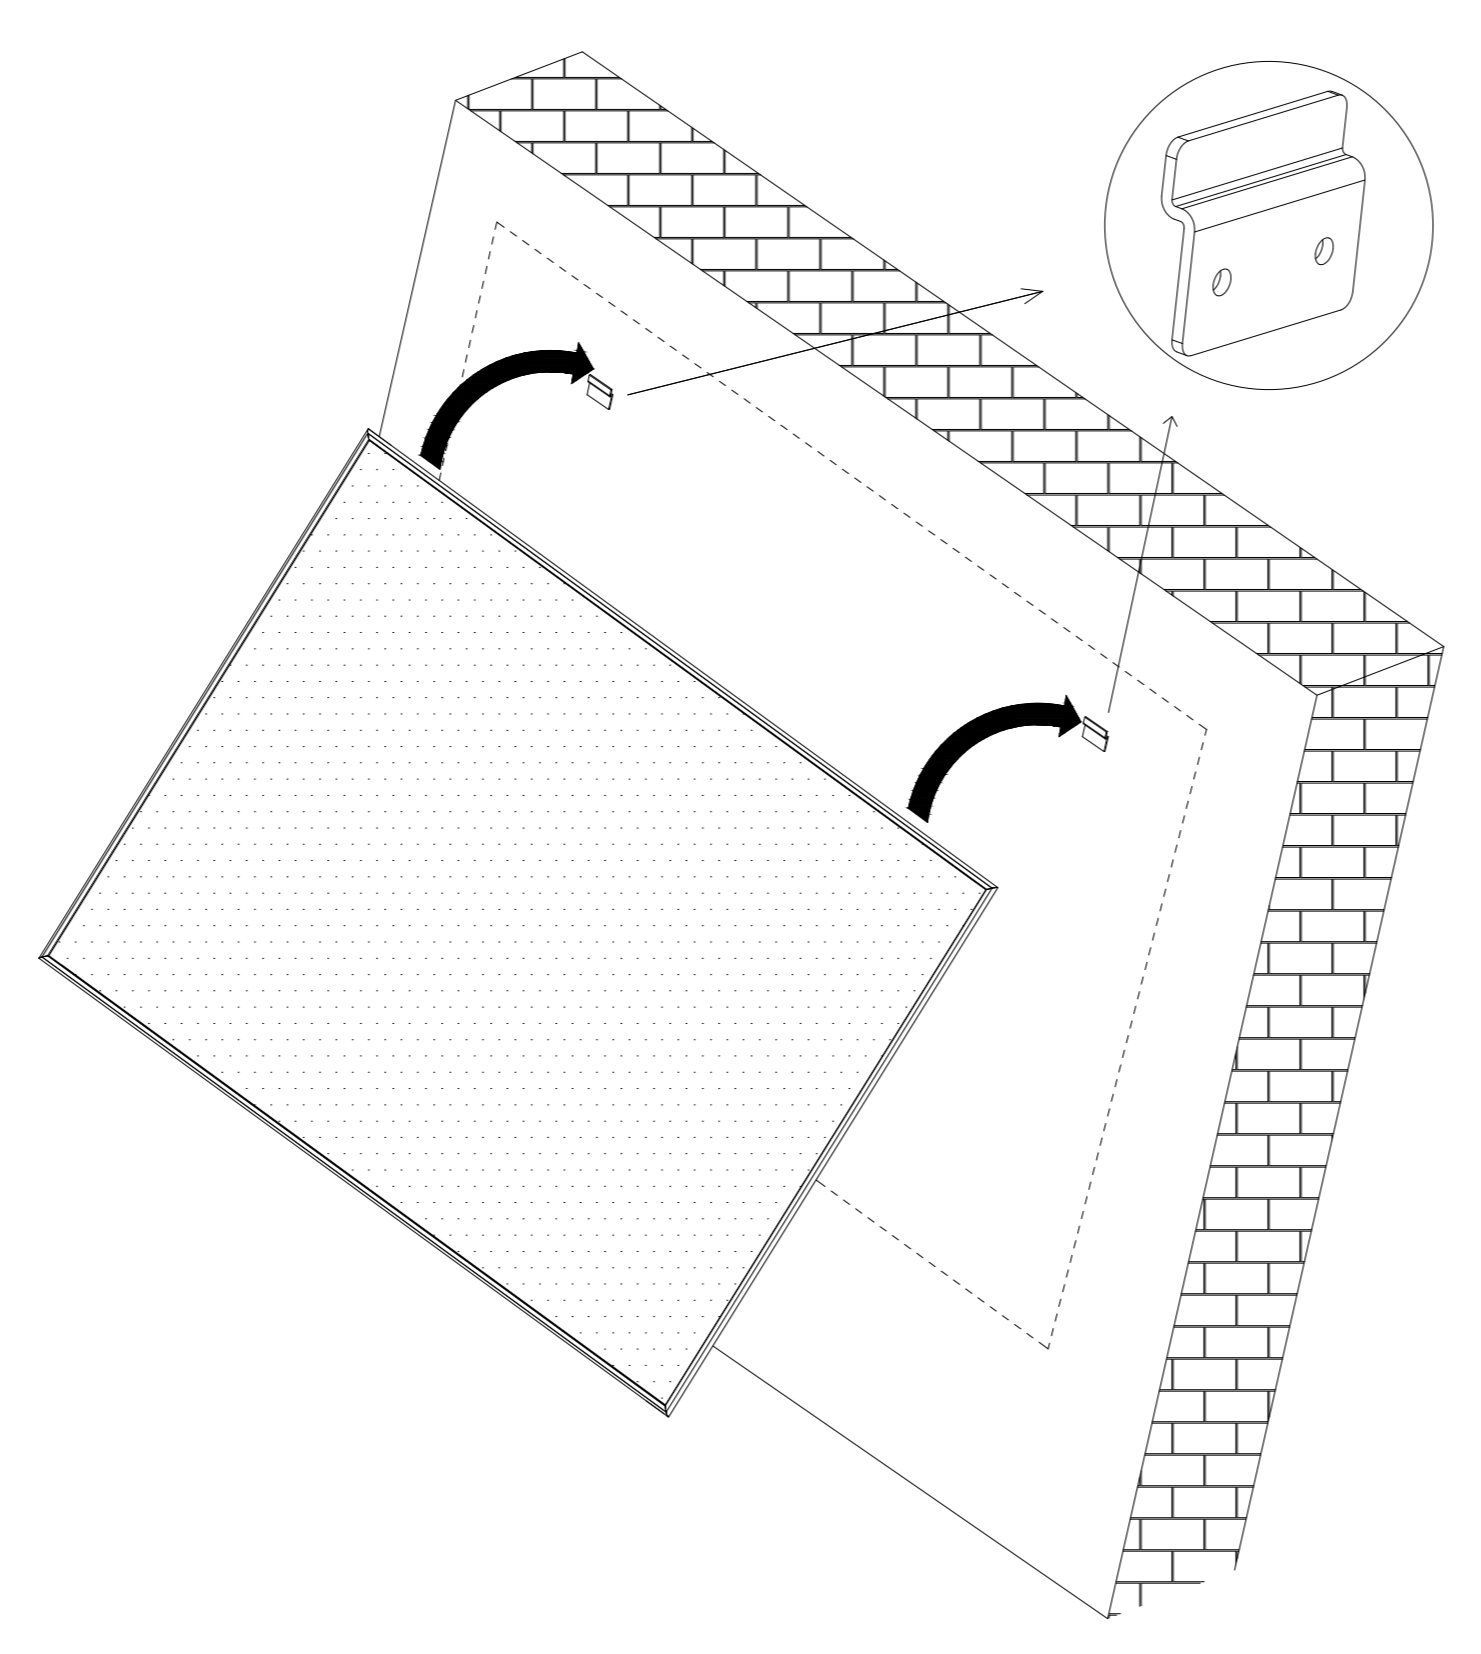

Title: Reference Studio
 AudioWeave 4K Slim Fixed
 Frame 100" 16:9

Product Model: EV-SAW-100-1.15

Scale 1:1	Page 1 of 2
-----------	-------------

Mounting Diagram

Title: Reference Studio
 AudioWeave 4K Slim Fixed
 Frame 100" 16:9

Product Model: EV-SAW-100-1.15

Not to Scale Not to Proportion	Page 2 of 2
-----------------------------------	-------------