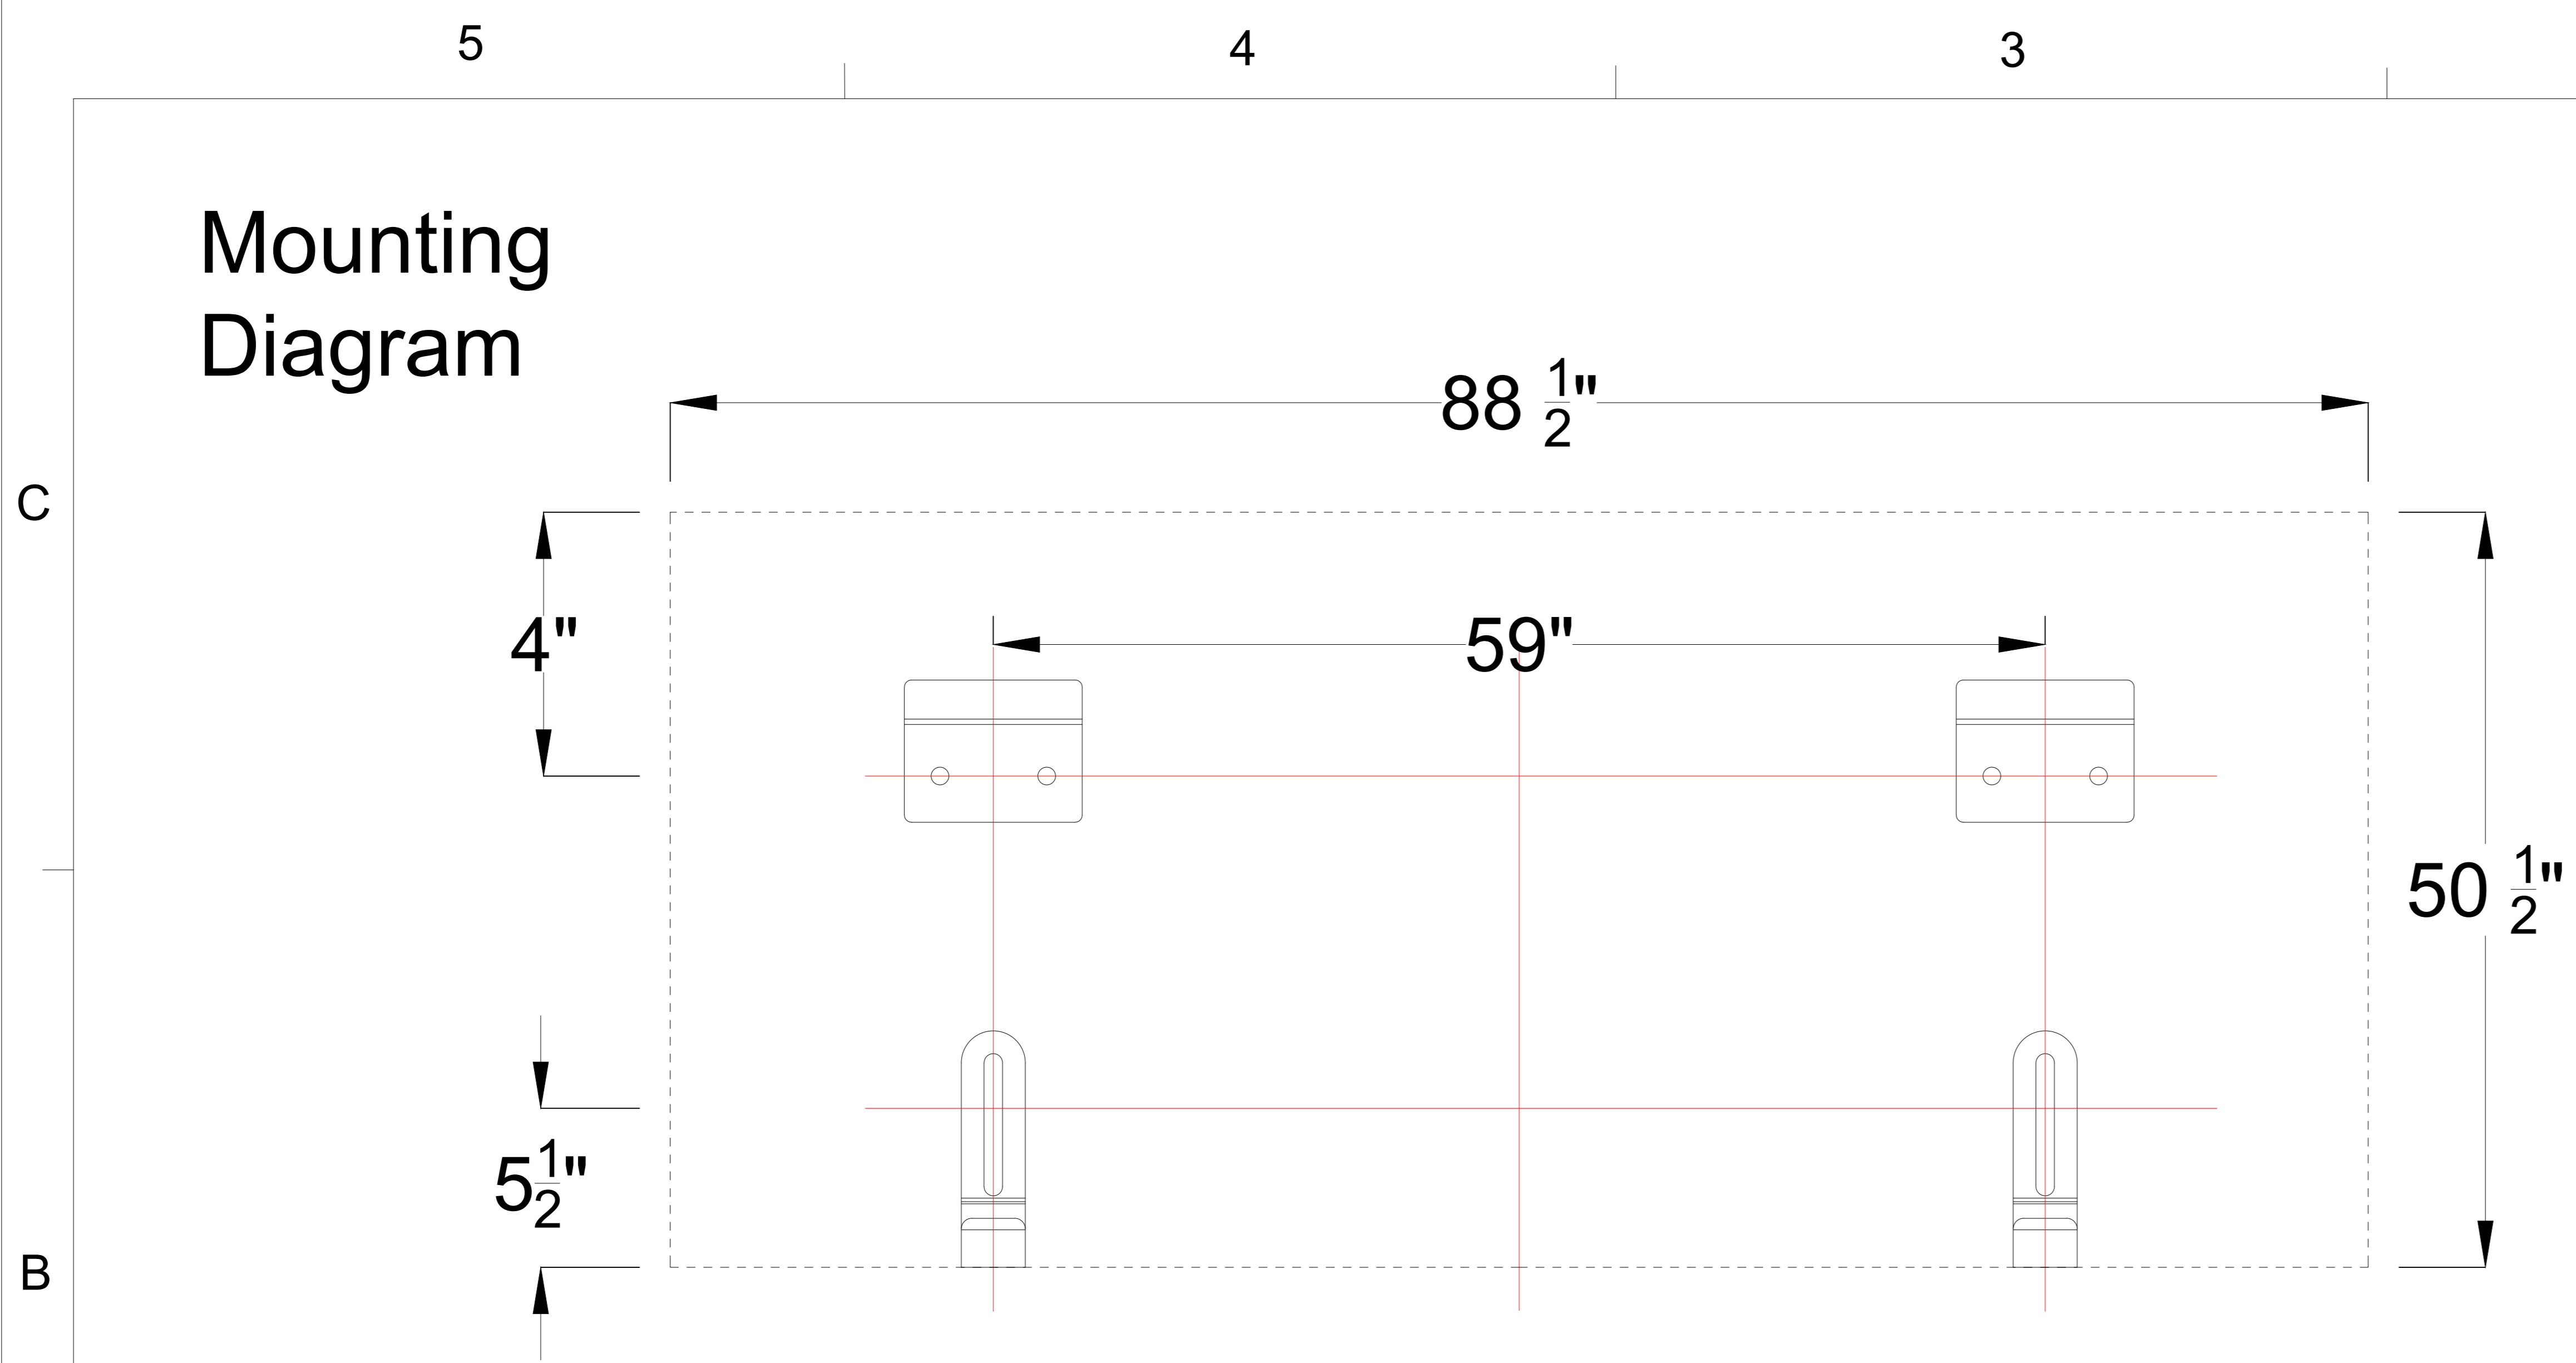

Title: Reference Studio
 AudioWeave 4K Slim Fixed
 Frame 100" 16:9

Product Model: EV-SAW-100-1.15

Scale 1:1	Page 1 of 2
-----------	-------------

Mounting Diagram

Title: Reference Studio
 AudioWeave 4K Slim Fixed
 Frame 100" 16:9

Product Model: EV-SAW-100-1.15

Not to Scale Not to Proportion	Page 2 of 2
-----------------------------------	-------------