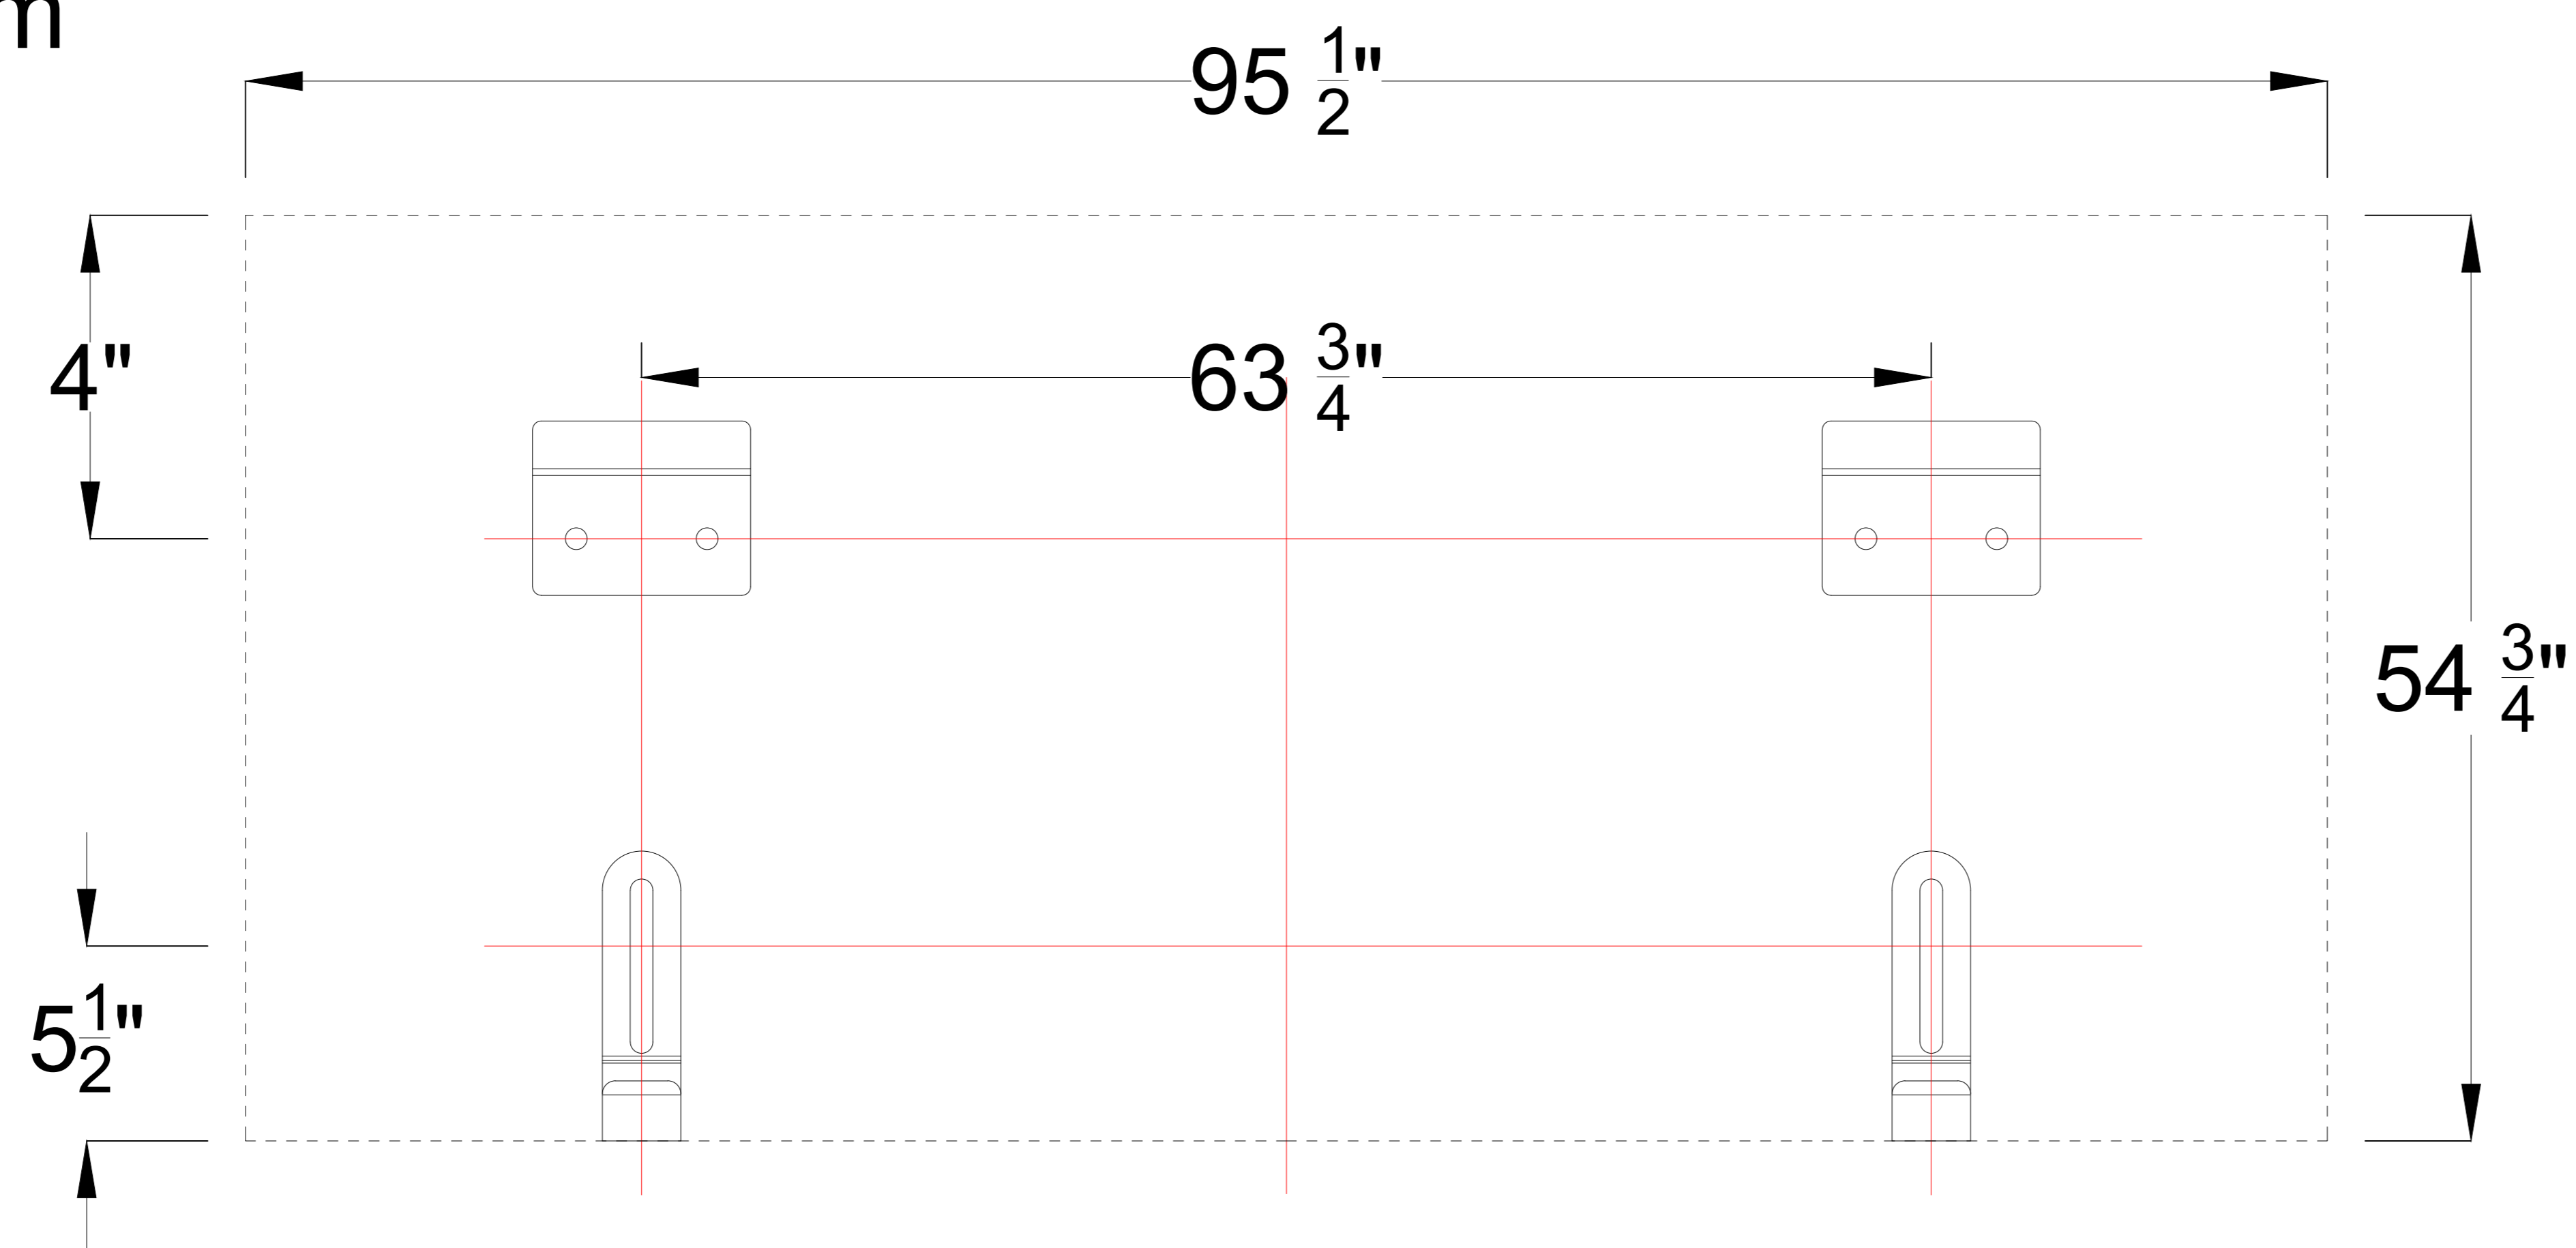

Mounting  
Diagram

**ELUNEVISION**

Title: Reference Studio  
AudioWeave 4K Slim Fixed  
Frame 108" 16:9

Product Model: EV-SAW-108-1.15

Not to Scale  
Not to Proportion

Page 2 of 2