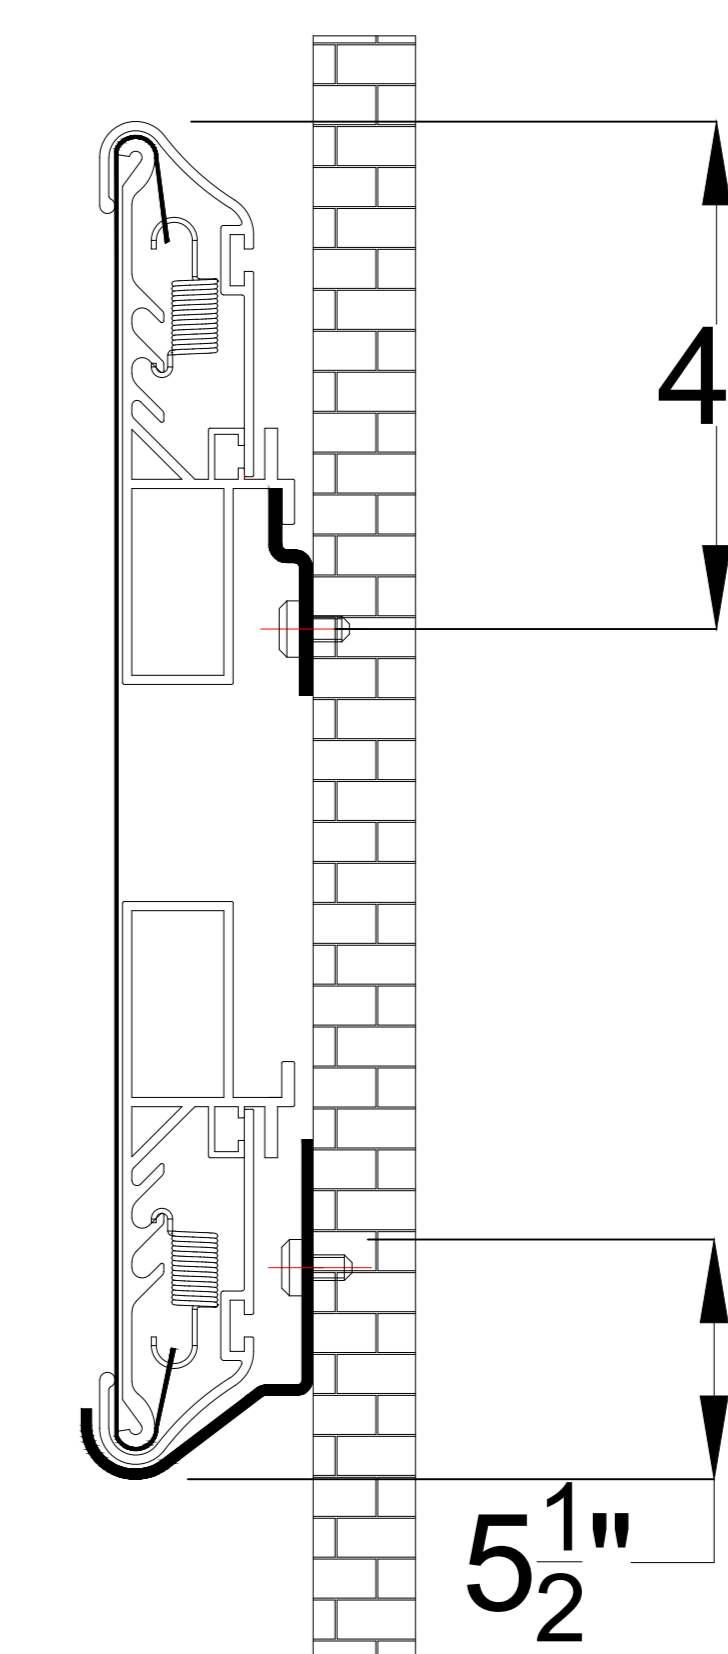

Mounting  
Diagram

**ELUNEVISION**

Title: Reference Studio  
AudioWeave 4K Slim Fixed  
Frame 108" 16:9

Product Model: EV-SAW-108-1.15

Not to Scale  
Not to Proportion

Page 2 of 2