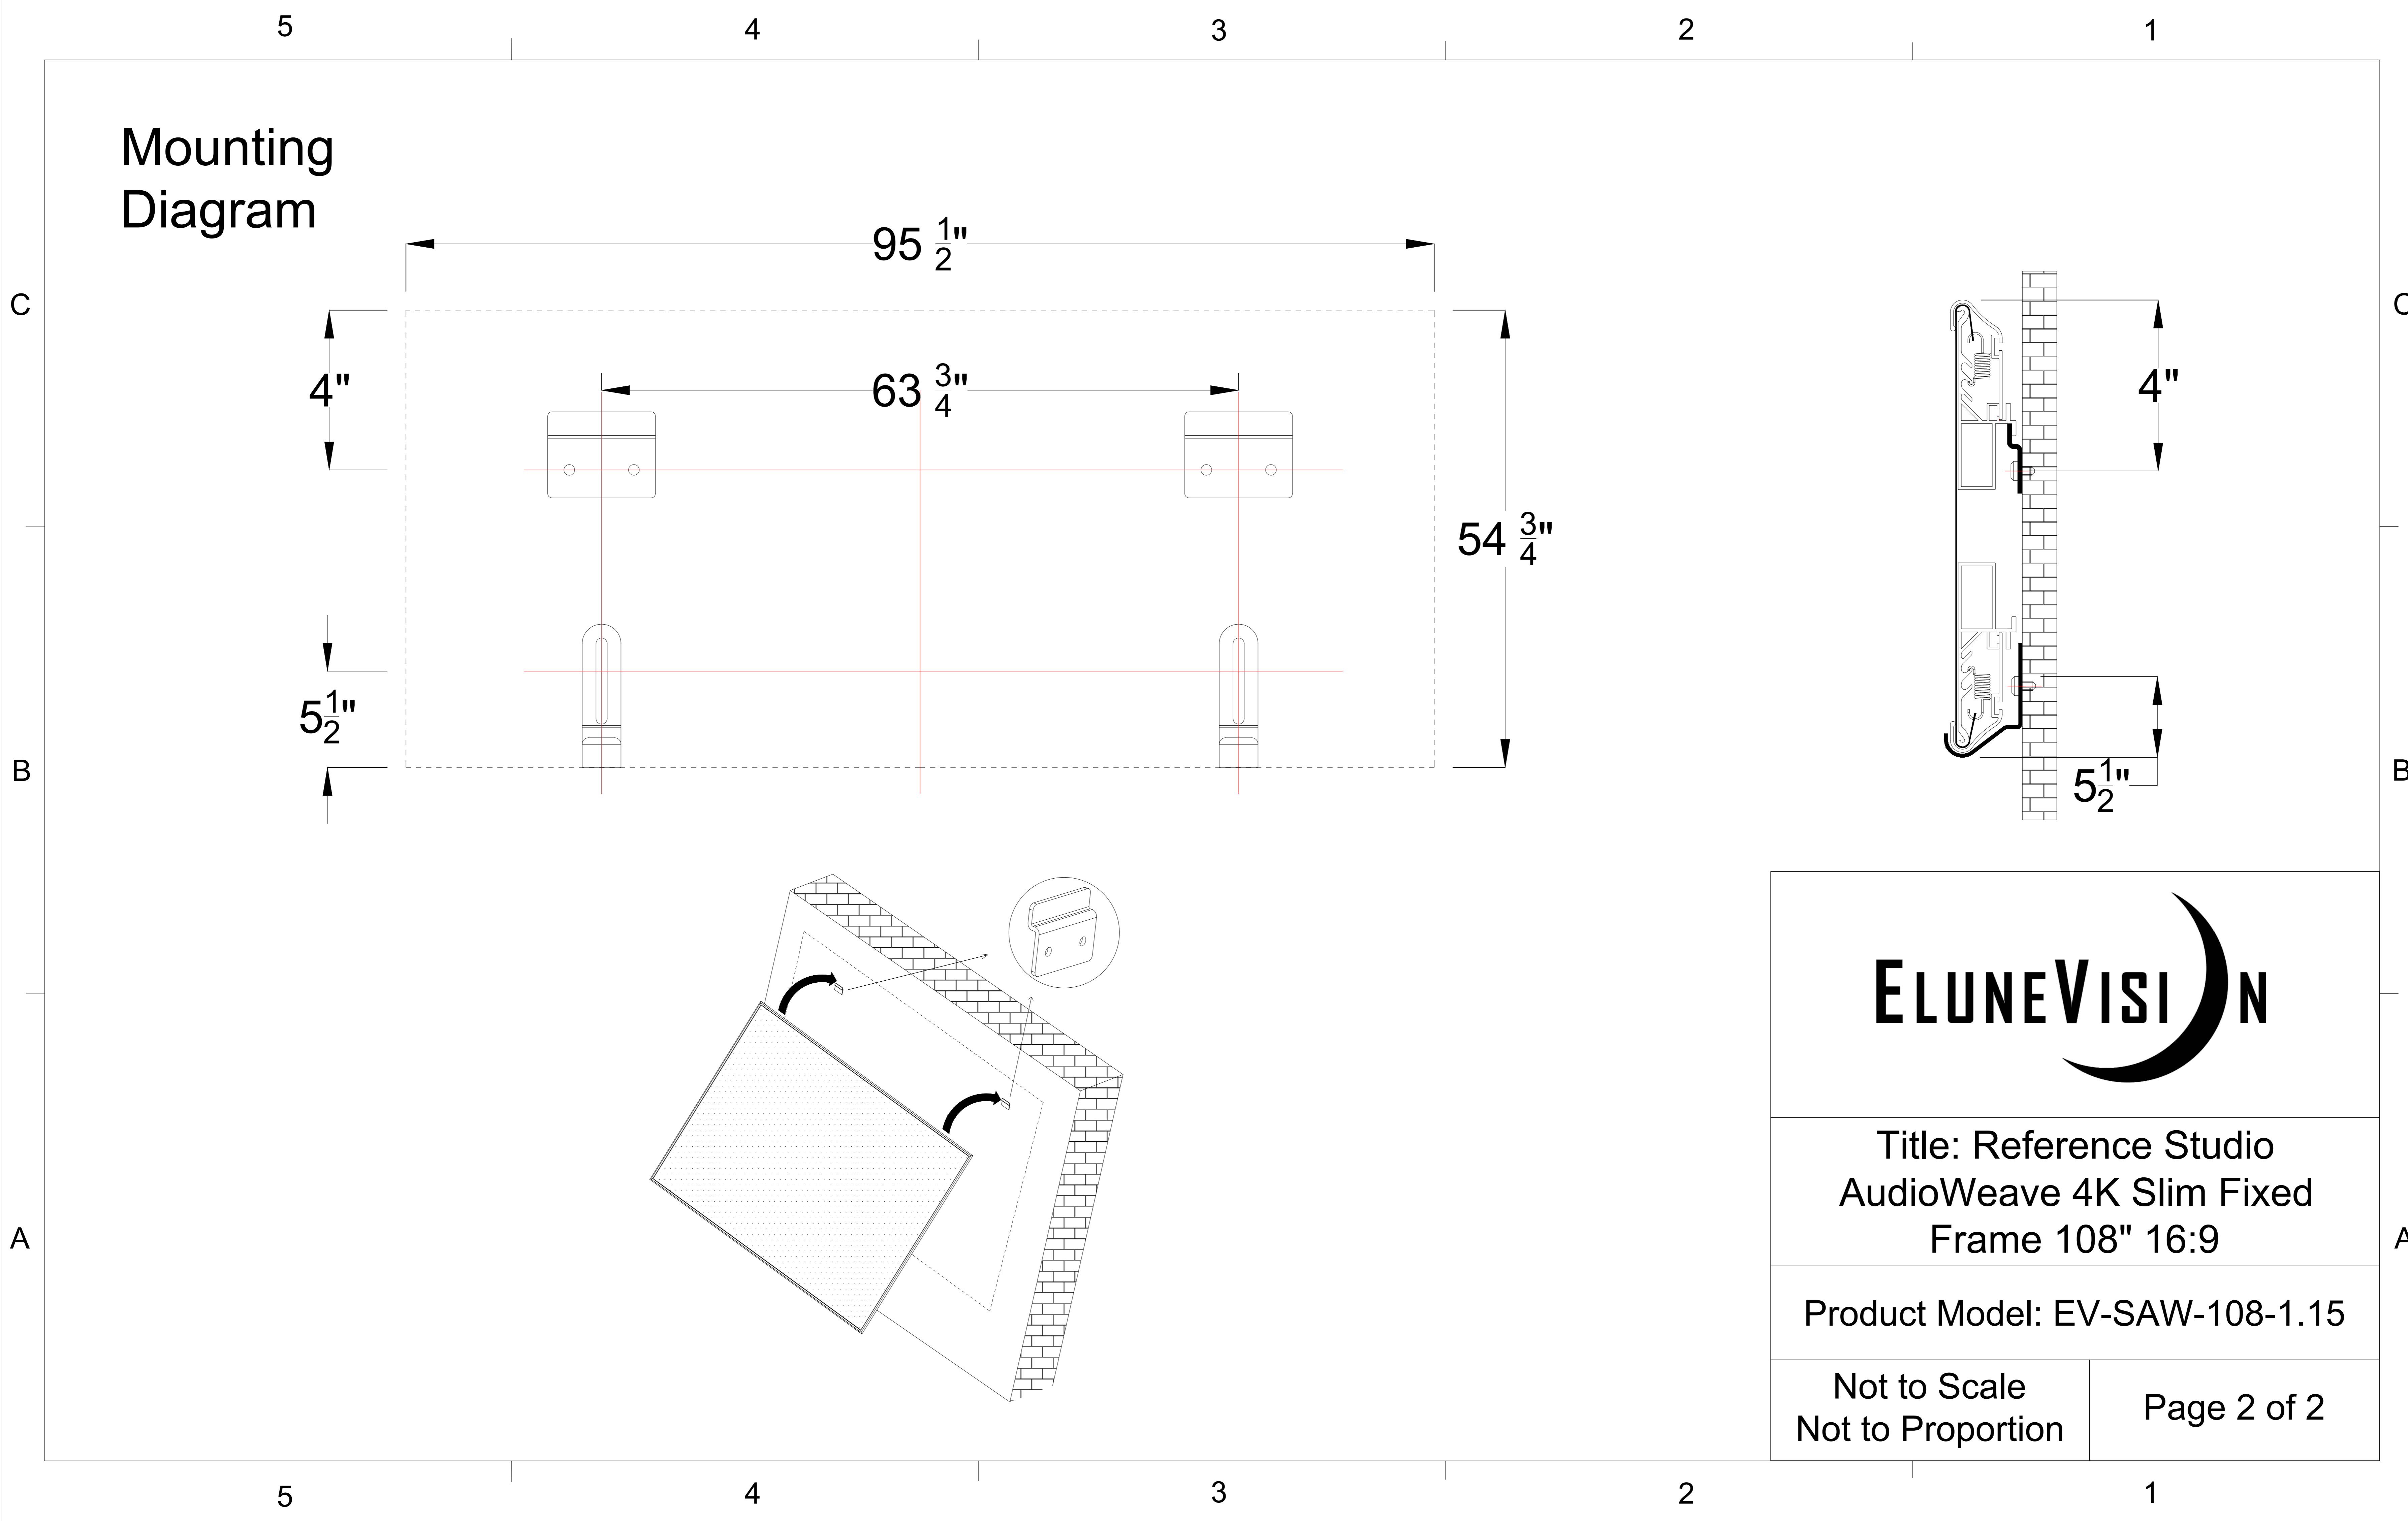

Title: Reference Studio  
 AudioWeave 4K Slim Fixed  
 Frame 108" 16:9

Product Model: EV-SAW-108-1.15

Scale 1:1	Page 1 of 2
-----------	-------------

# Mounting Diagram

Title: Reference Studio  
 AudioWeave 4K Slim Fixed  
 Frame 108" 16:9

Product Model: EV-SAW-108-1.15

Not to Scale  
 Not to Proportion

Page 2 of 2