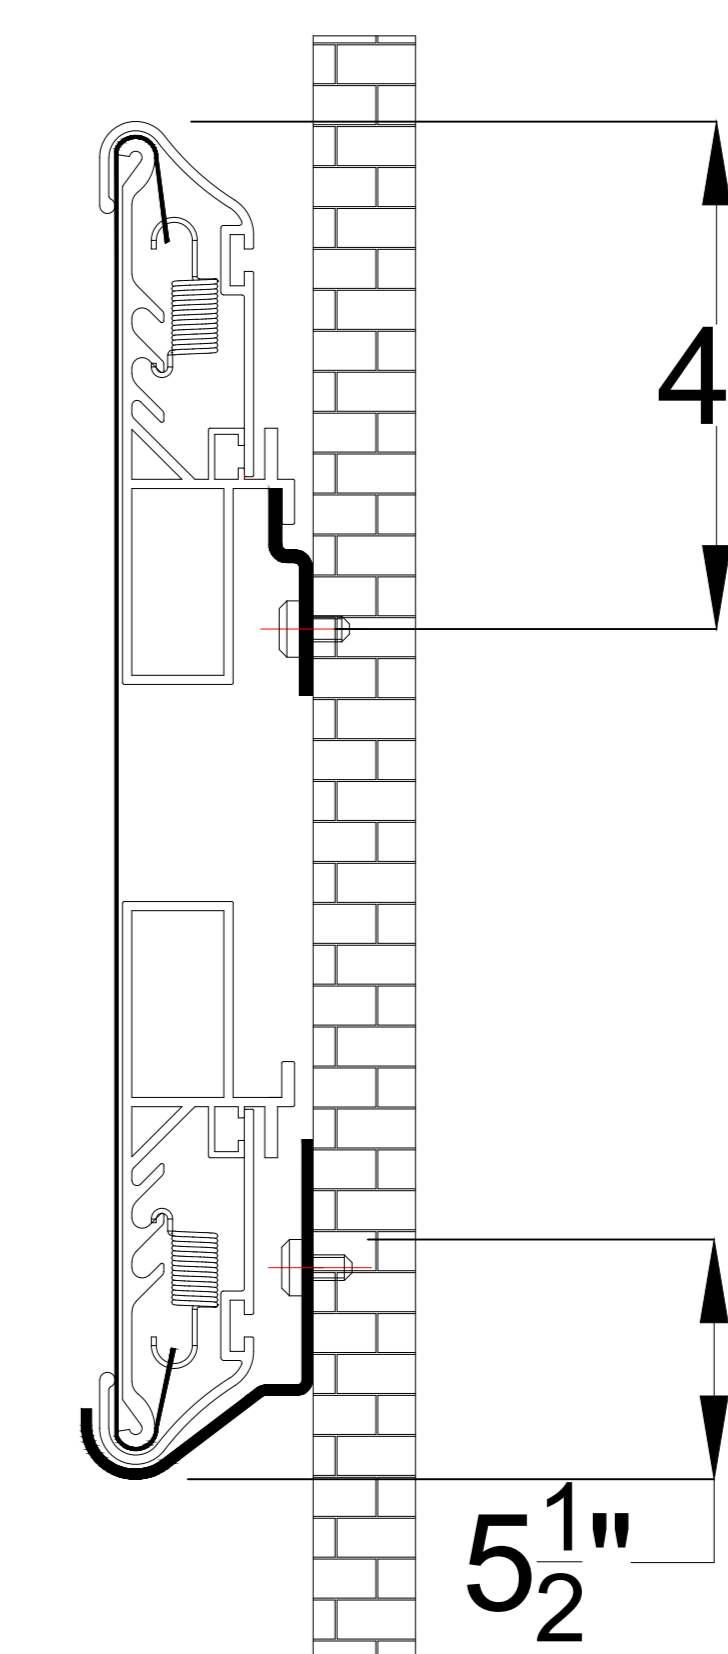

Title: Reference Studio
 AudioWeave 4K Slim Fixed
 Frame 115" 16:9

Product Model: EV-SAW-115-1.15

Scale 1:1	Page 1 of 2
-----------	-------------

Mounting
Diagram

ELUNEVISION

Title: Reference Studio
AudioWeave 4K Slim Fixed
Frame 115" 16:9

Product Model: EV-SAW-115-1.15

Not to Scale
Not to Proportion

Page 2 of 2