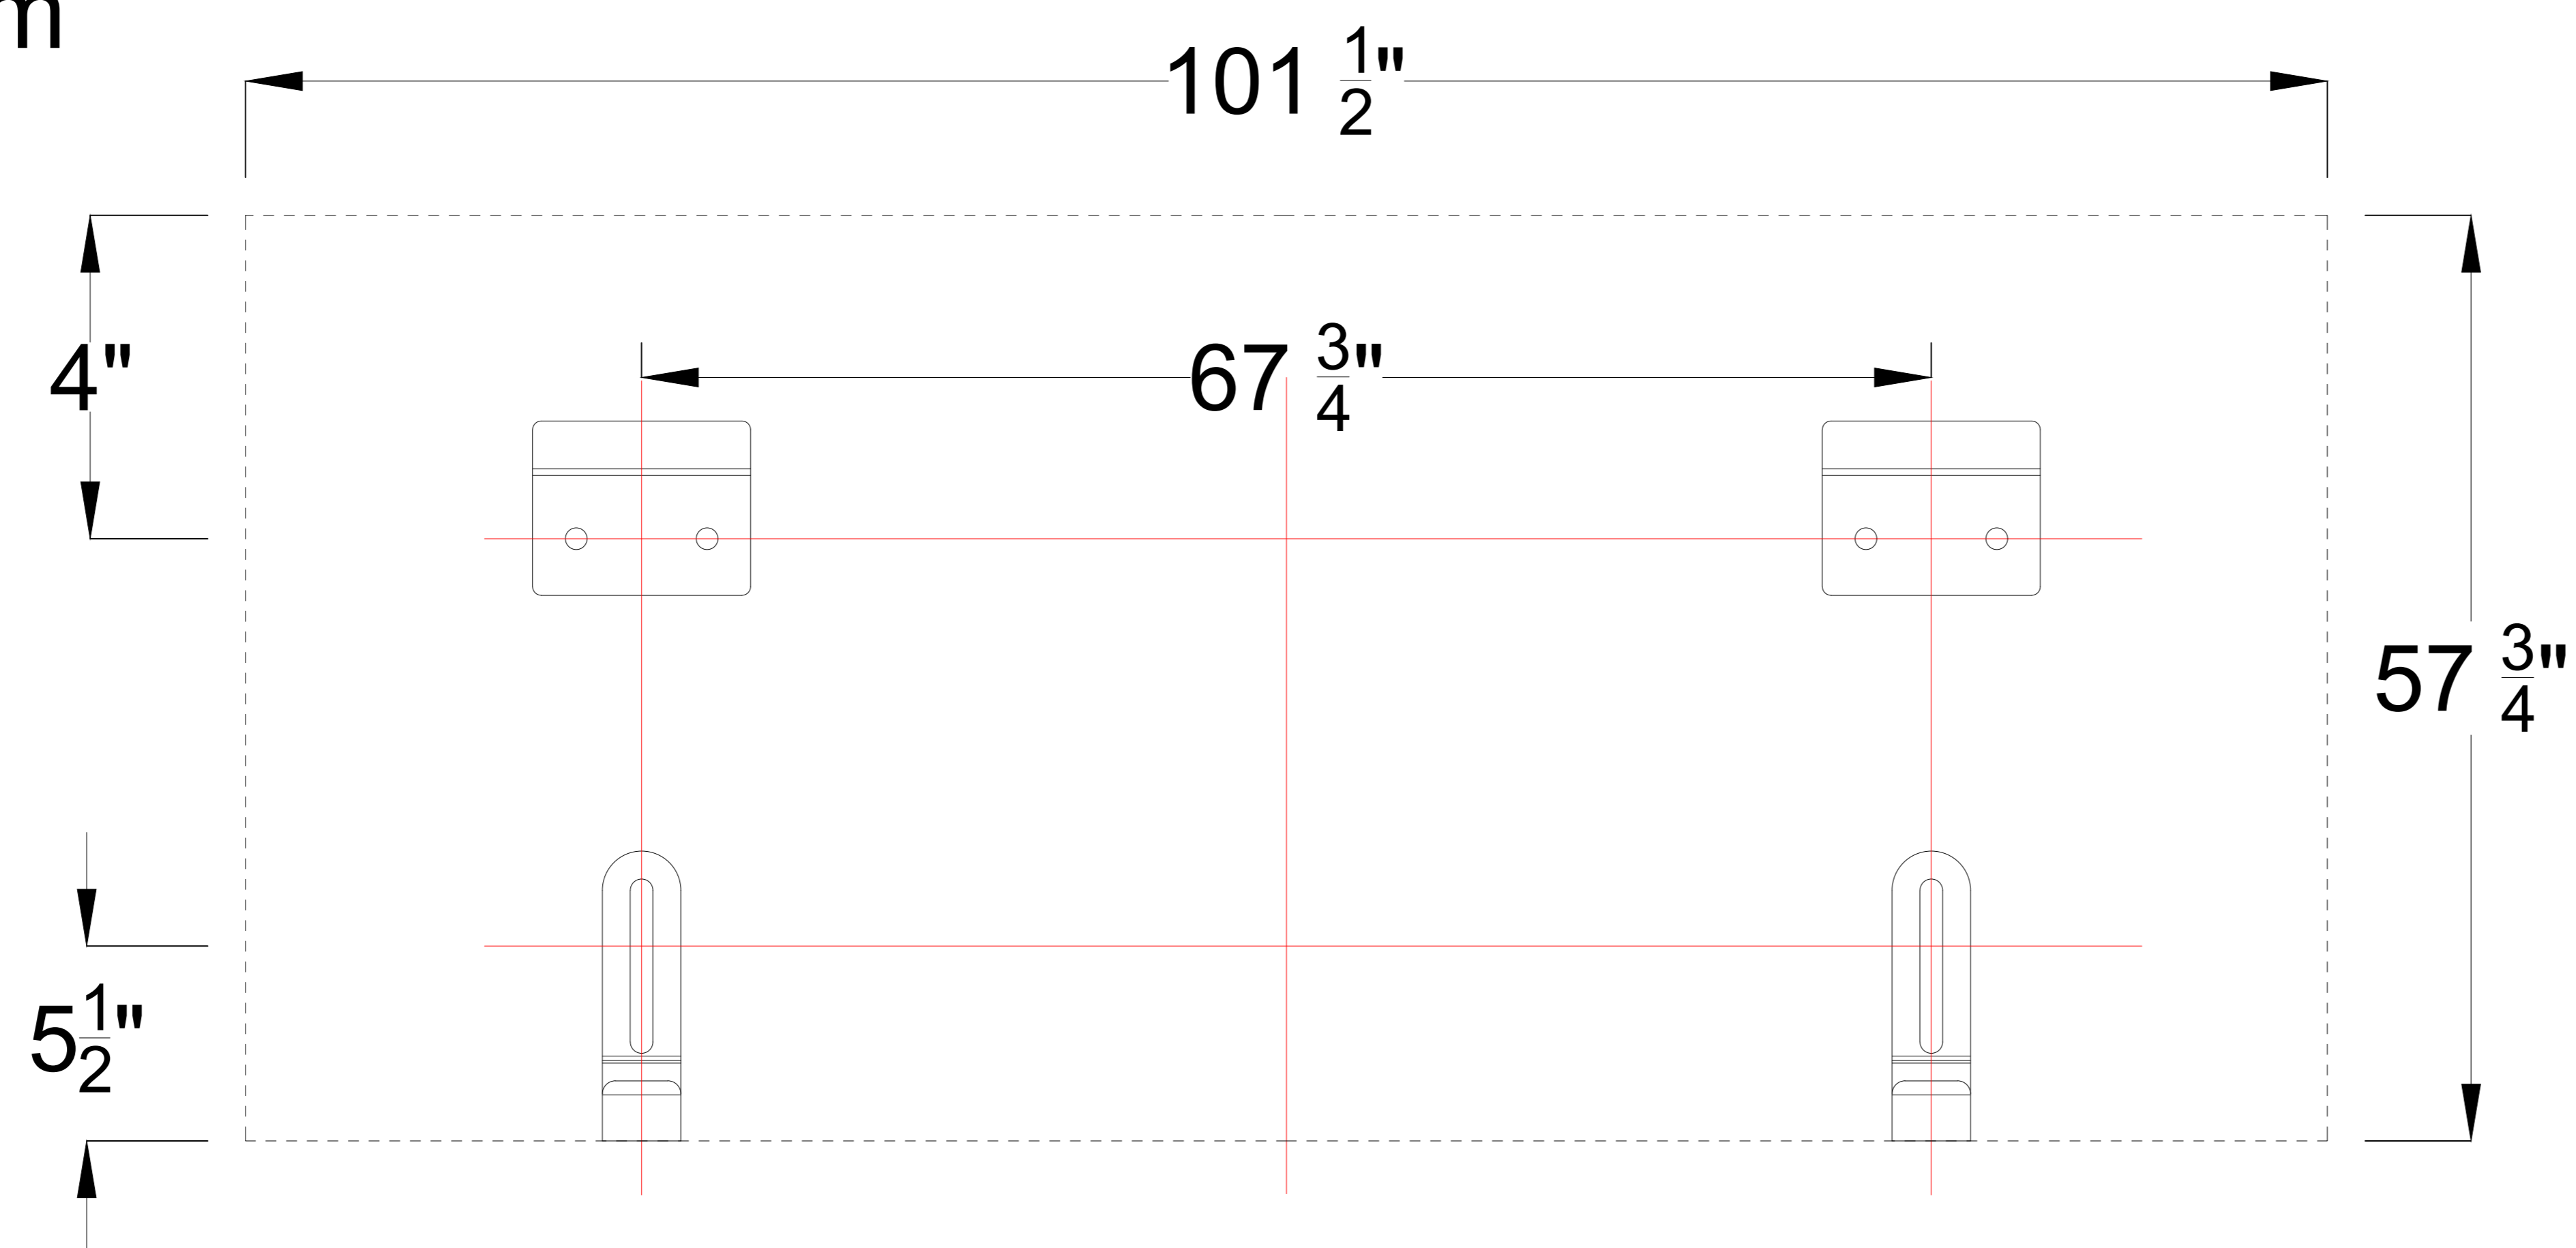

Title: Reference Studio
 AudioWeave 4K Slim Fixed
 Frame 115" 16:9

Product Model: EV-SAW-115-1.15

Scale 1:1	Page 1 of 2
-----------	-------------

Mounting
Diagram

ELUNEVISION

Title: Reference Studio
AudioWeave 4K Slim Fixed
Frame 115" 16:9

Product Model: EV-SAW-115-1.15

Not to Scale
Not to Proportion

Page 2 of 2