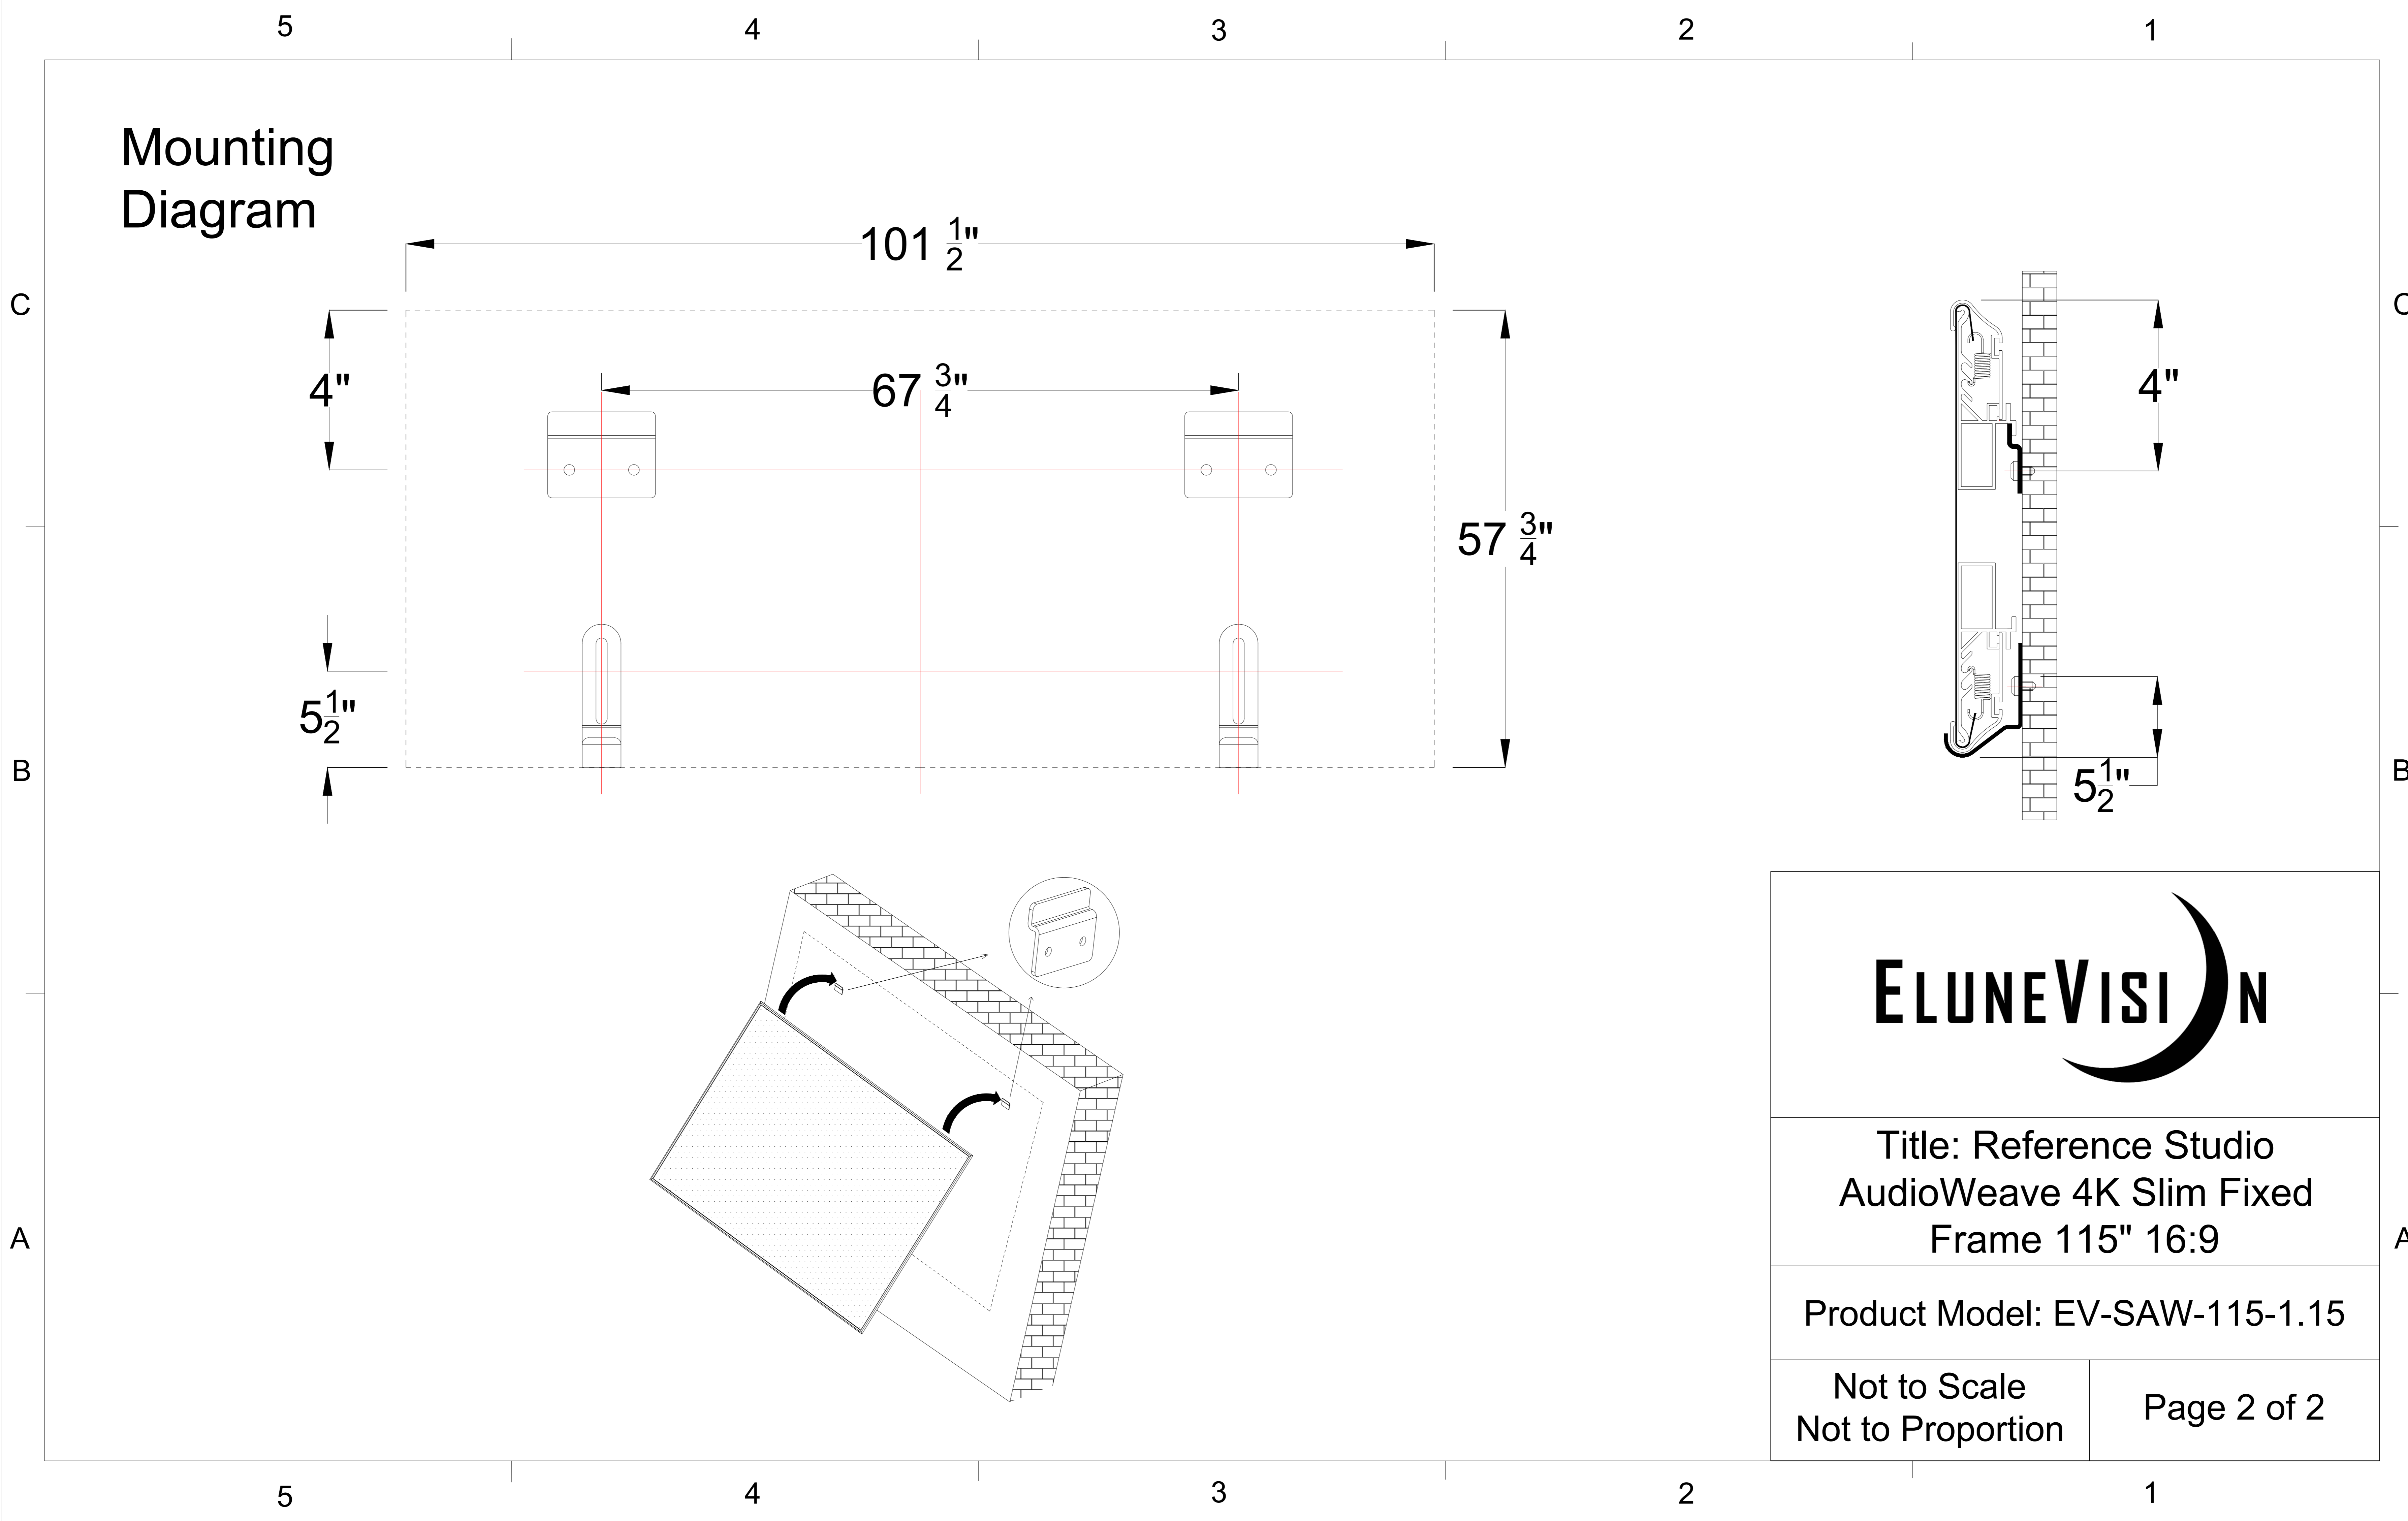

Title: Reference Studio
AudioWeave 4K Slim Fixed
Frame 115" 16:9

Product Model: EV-SAW-115-1.15

Scale 1:1	Page 1 of 2
-----------	-------------

Mounting Diagram

Title: Reference Studio
 AudioWeave 4K Slim Fixed
 Frame 115" 16:9

Product Model: EV-SAW-115-1.15

Not to Scale
 Not to Proportion

Page 2 of 2