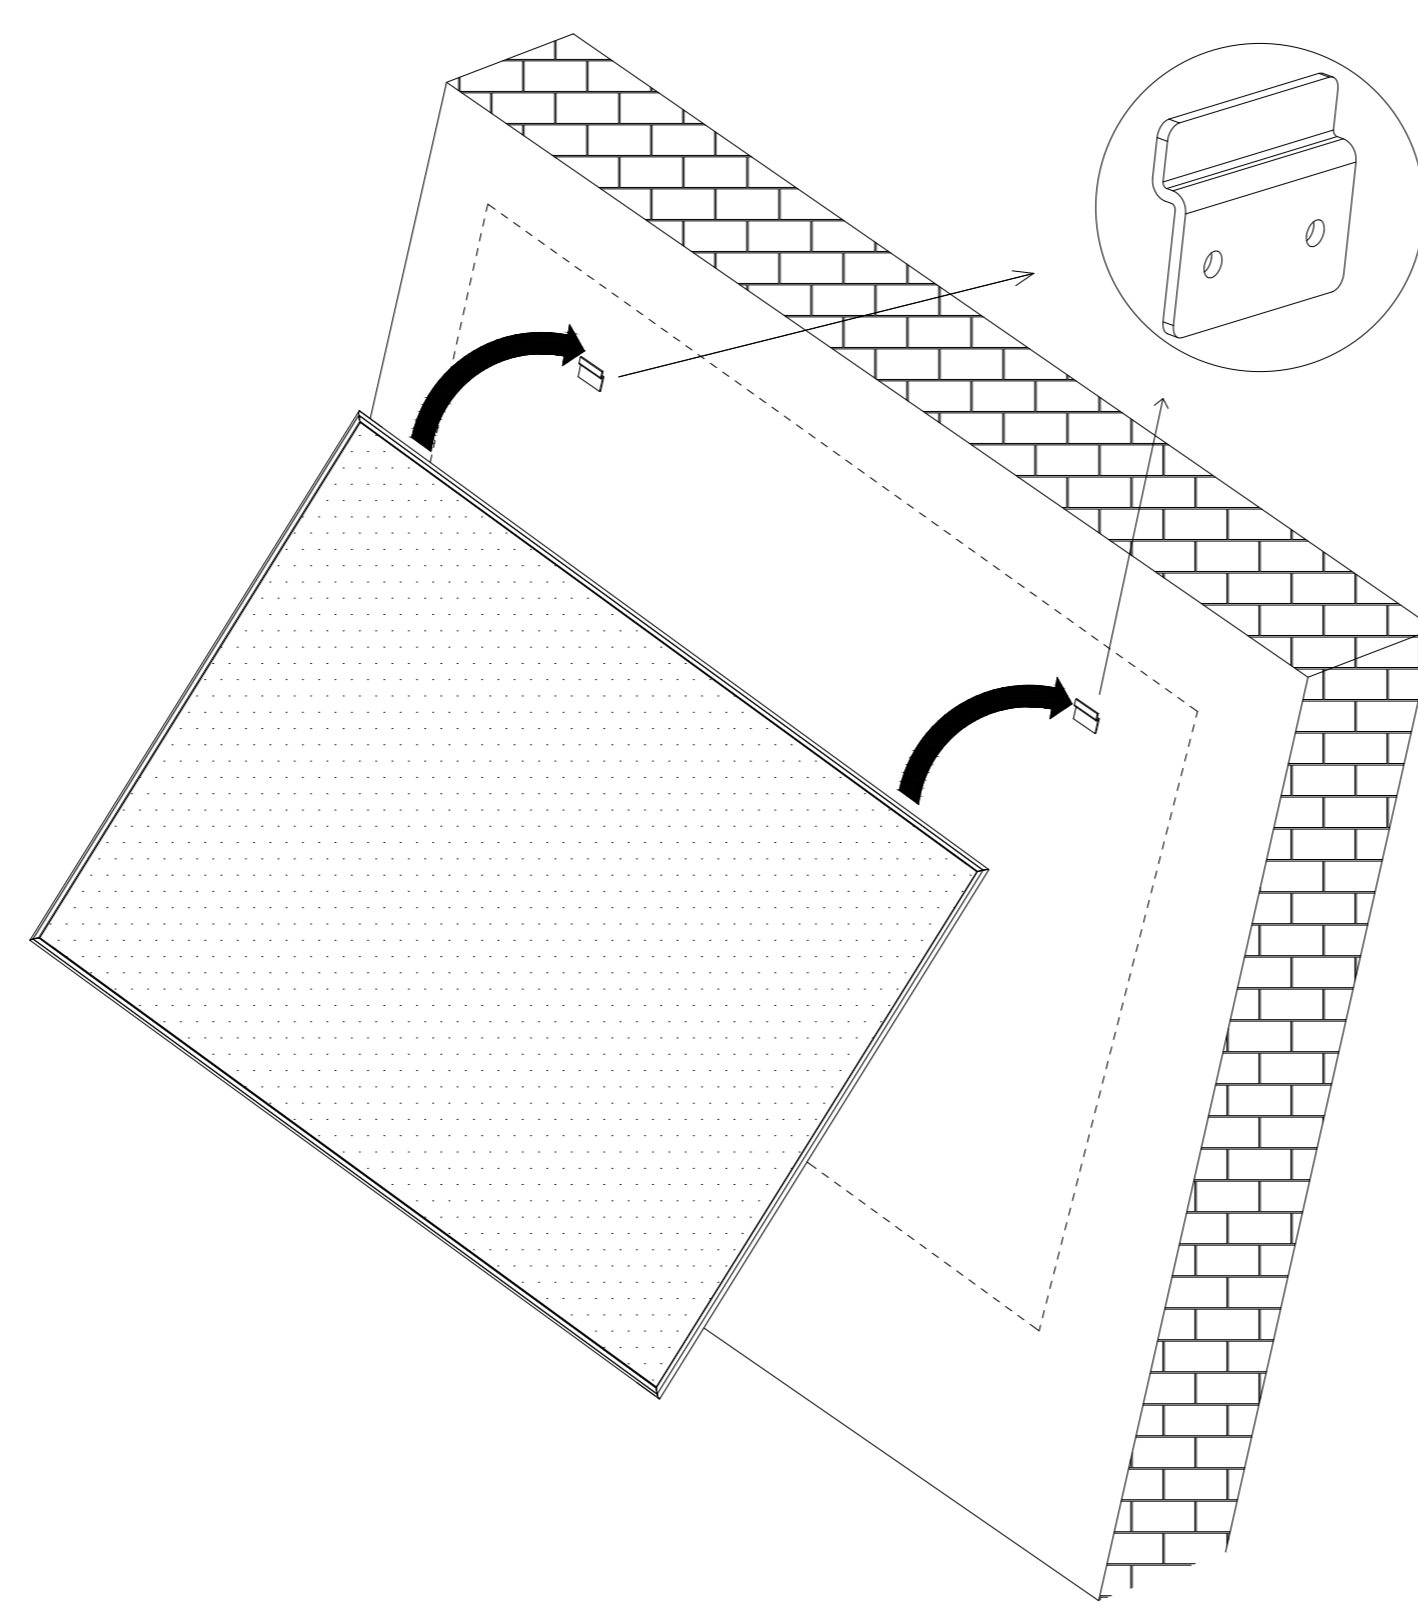

Title: Reference Studio
 AudioWeave 4K Slim Fixed
 Frame 125" 16:9

Product Model: EV-SAW-125-1.15

Scale 1:1 | Page 1 of 2

Mounting
Diagram

ELUNEVISION

Title: Reference Studio
AudioWeave 4K Slim Fixed
Frame 125" 16:9

Product Model: EV-SAW-125-1.15

Not to Scale
Not to Proportion

Page 2 of 2