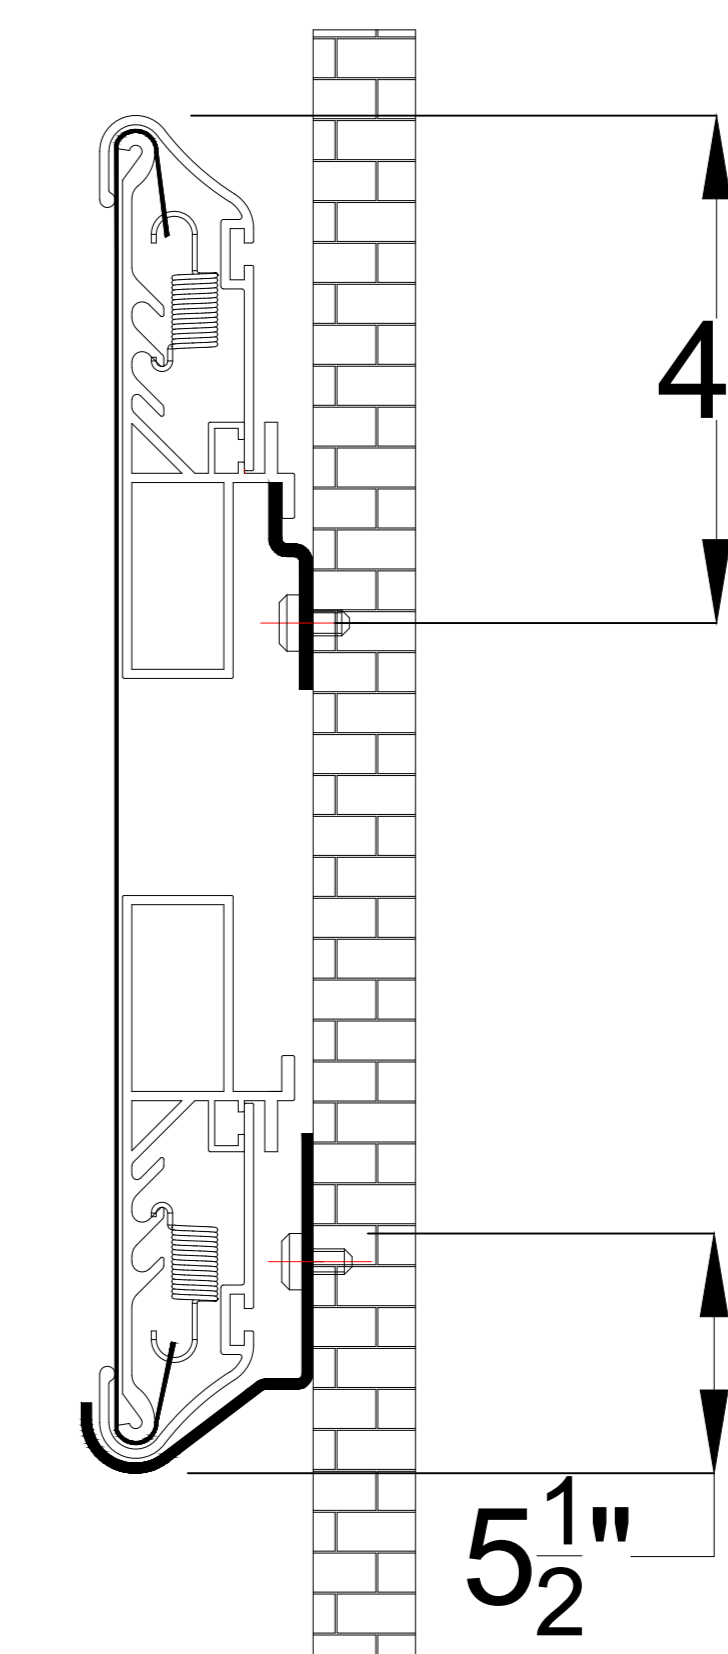

Title: Reference Studio
 AudioWeave 4K Slim Fixed
 Frame 125" 16:9

Product Model: EV-SAW-125-1.15

Scale 1:1 | Page 1 of 2

Mounting
Diagram

ELUNEVISION

Title: Reference Studio
AudioWeave 4K Slim Fixed
Frame 125" 16:9

Product Model: EV-SAW-125-1.15

Not to Scale
Not to Proportion

Page 2 of 2