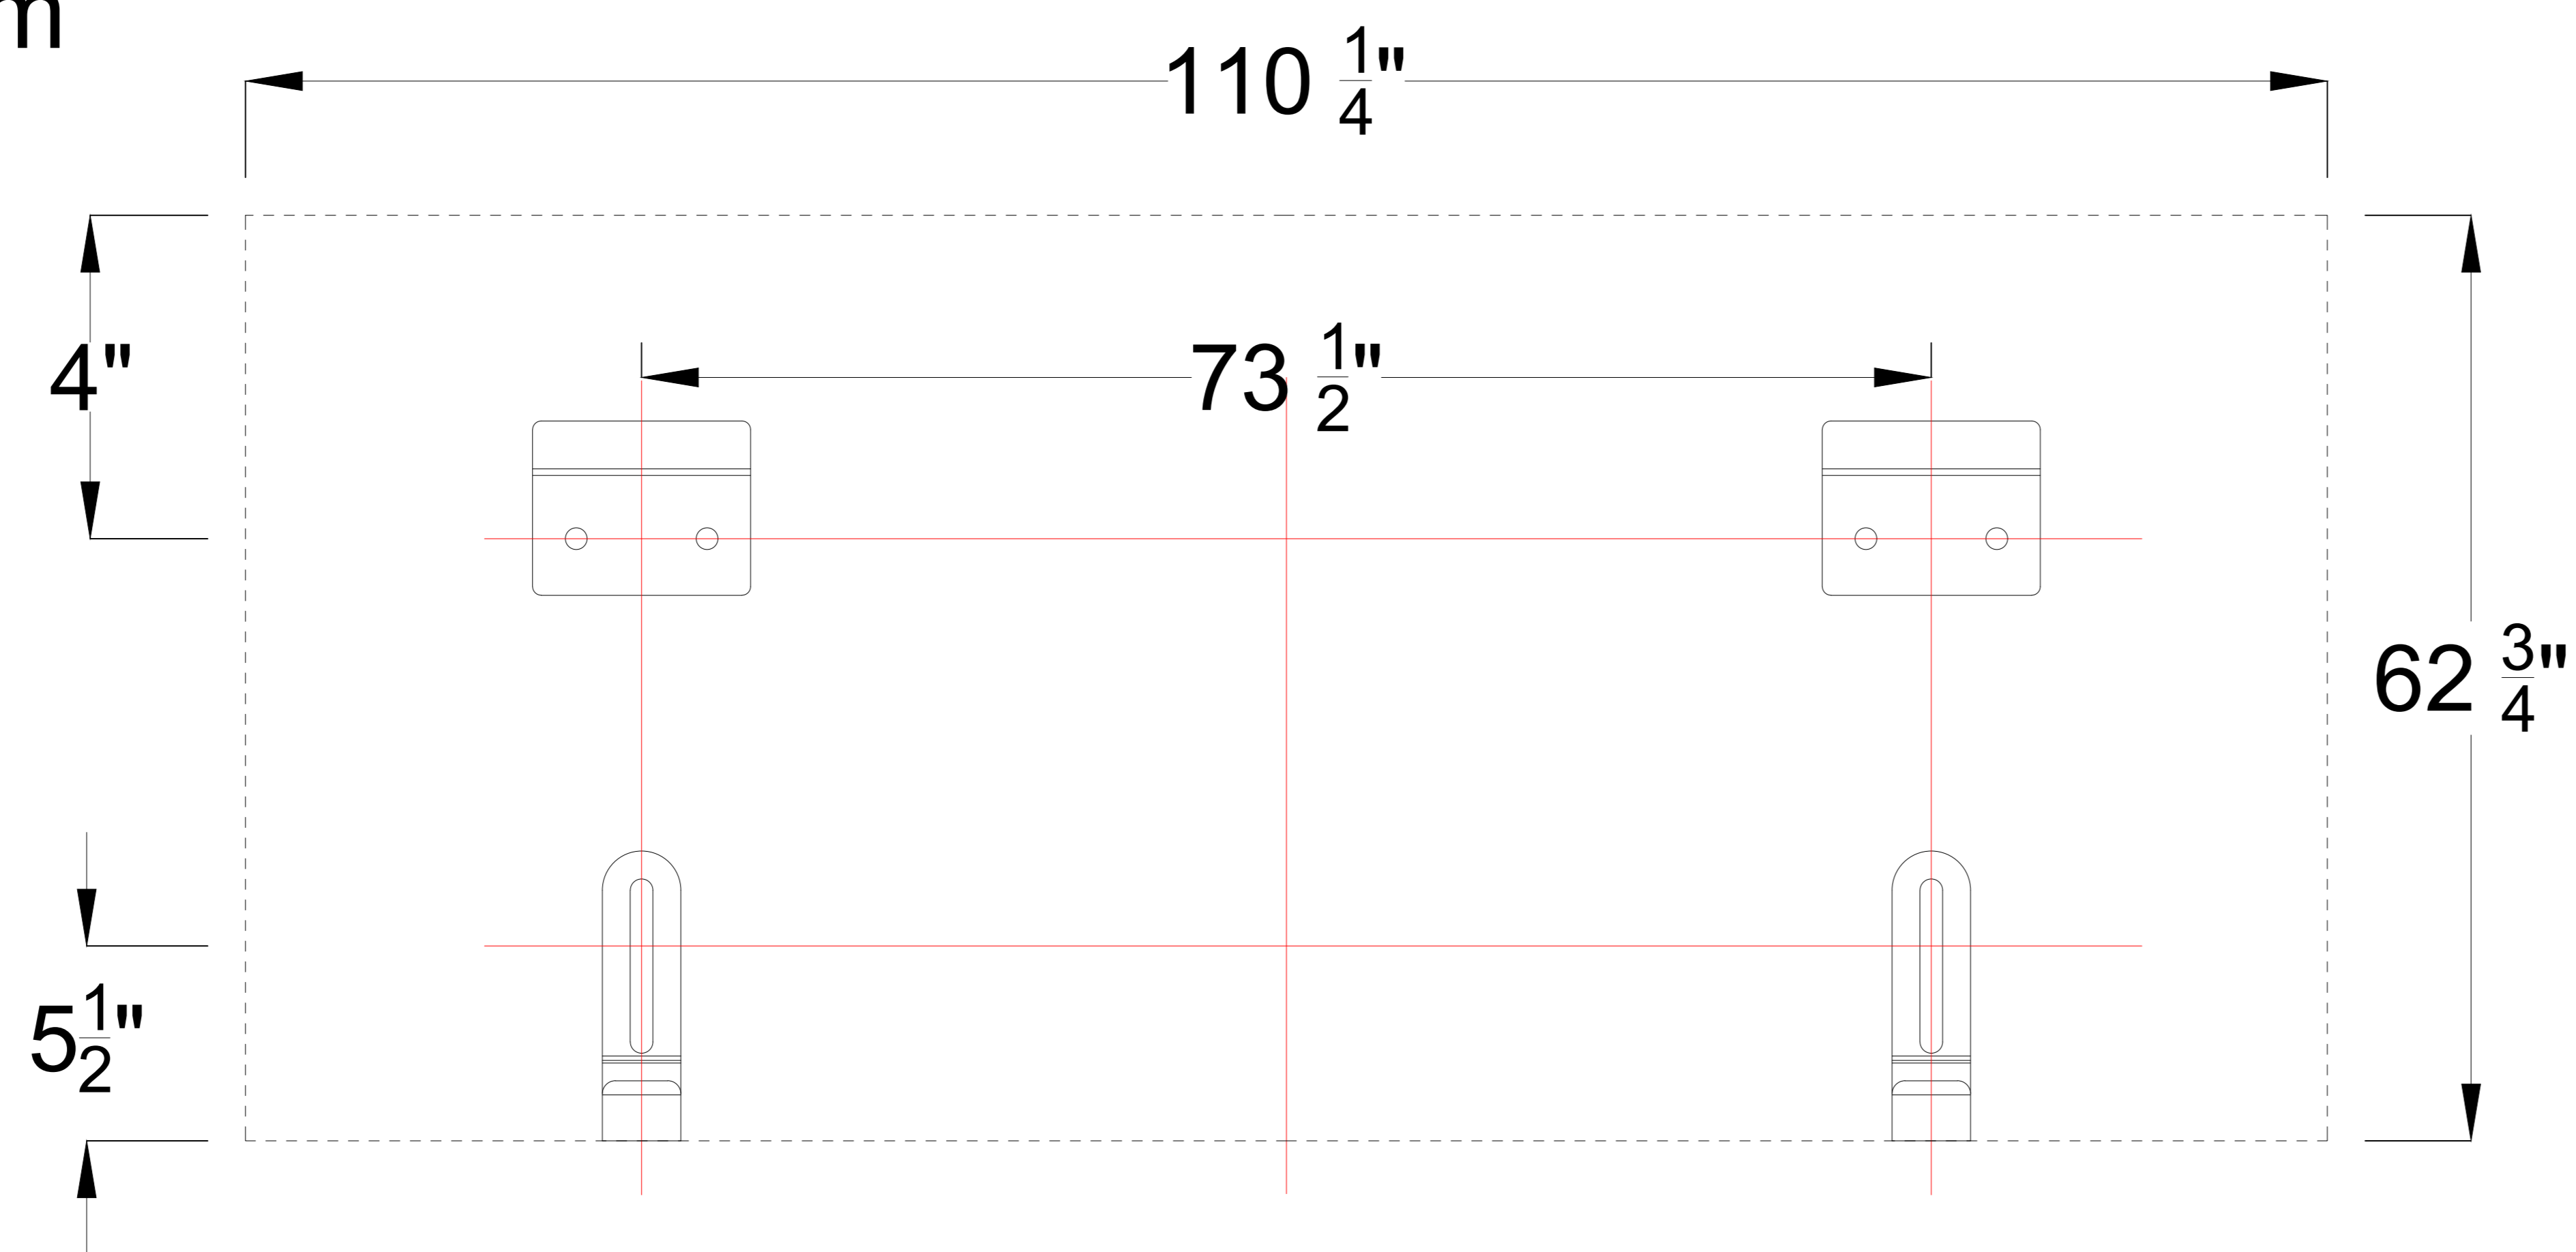

Title: Reference Studio
 AudioWeave 4K Slim Fixed
 Frame 125" 16:9

Product Model: EV-SAW-125-1.15

Scale 1:1 | Page 1 of 2

Mounting
Diagram

ELUNEVISION

Title: Reference Studio
AudioWeave 4K Slim Fixed
Frame 125" 16:9

Product Model: EV-SAW-125-1.15

Not to Scale
Not to Proportion

Page 2 of 2