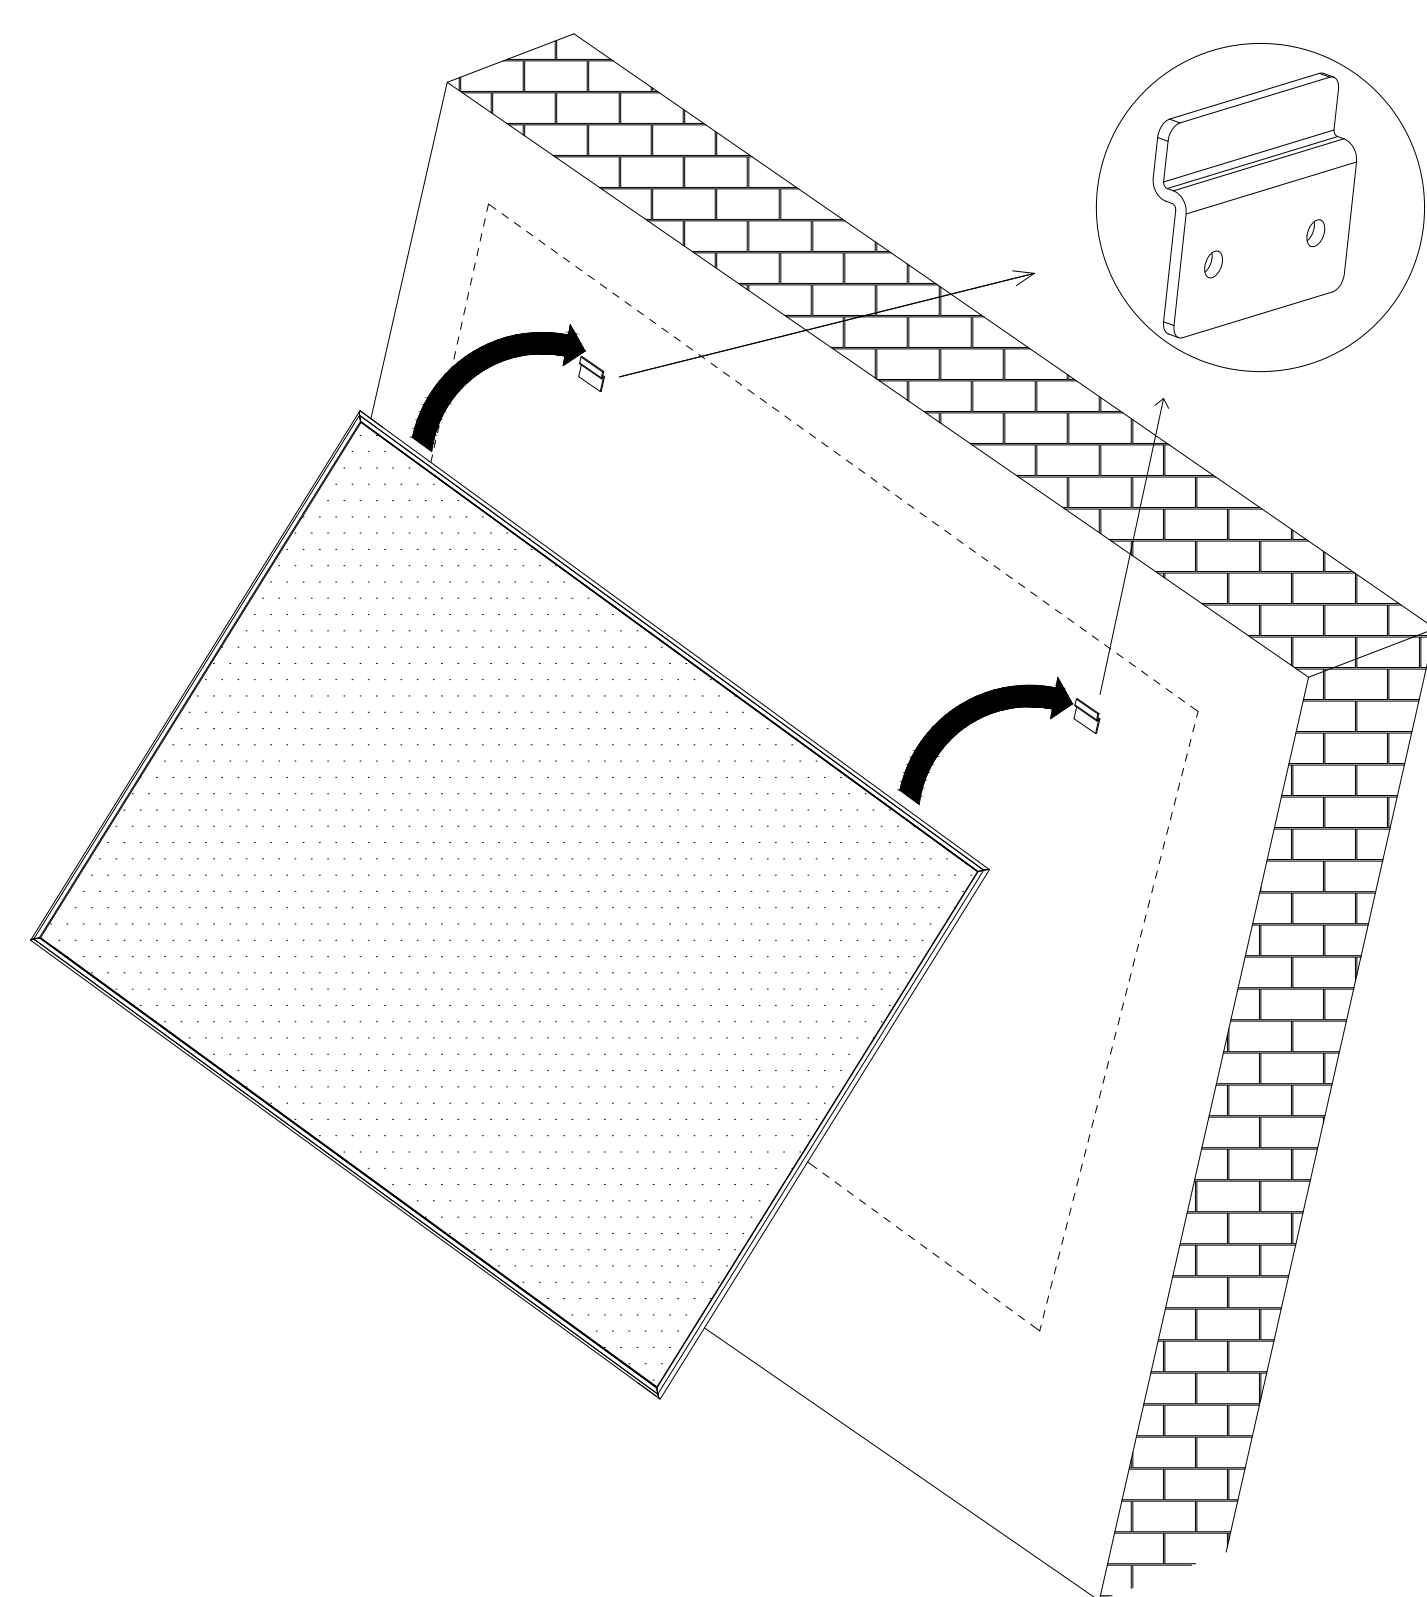

Title: Reference Studio  
 AudioWeave 4K Slim Fixed  
 Frame 135" 16:9

Product Model: EV-SAW-135-1.15

Scale 1:1	Page 1 of 2
-----------	-------------

Mounting  
Diagram

**ELUNEVISION**

Title: Reference Studio  
AudioWeave 4K Slim Fixed  
Frame 135" 16:9

Product Model: EV-SAW-135-1.15

Not to Scale  
Not to Proportion

Page 2 of 2