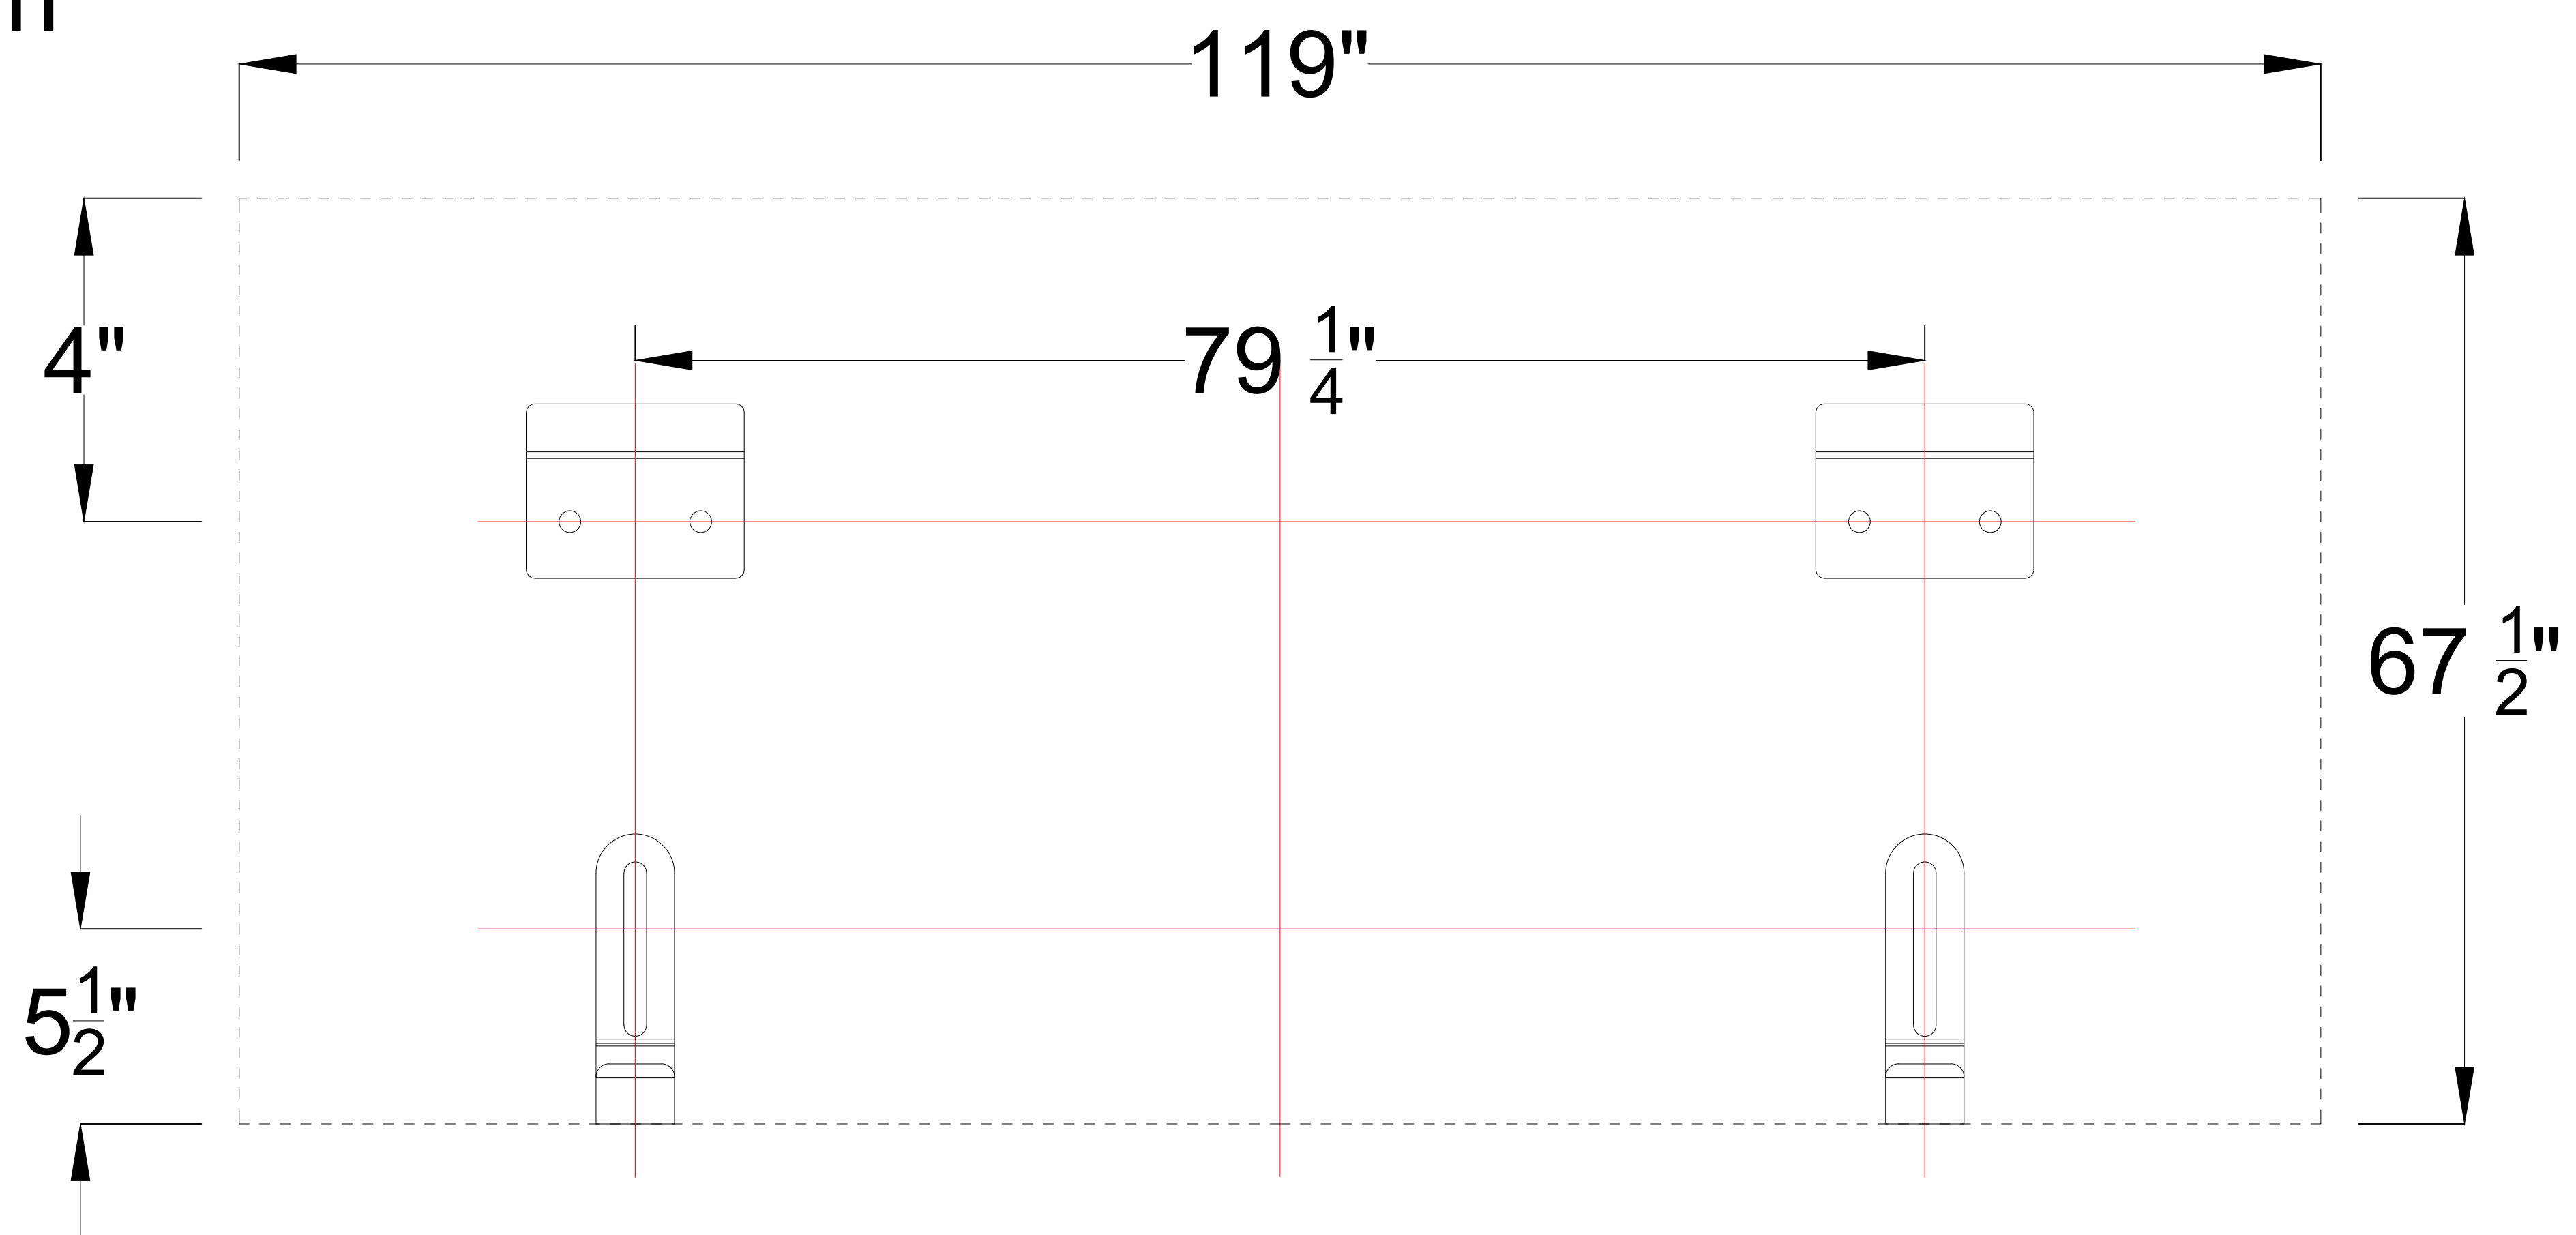

Title: Reference Studio  
 AudioWeave 4K Slim Fixed  
 Frame 135" 16:9

Product Model: EV-SAW-135-1.15

Scale 1:1	Page 1 of 2
-----------	-------------

Mounting  
Diagram

**ELUNEVISION**

Title: Reference Studio  
AudioWeave 4K Slim Fixed  
Frame 135" 16:9

Product Model: EV-SAW-135-1.15

Not to Scale  
Not to Proportion

Page 2 of 2