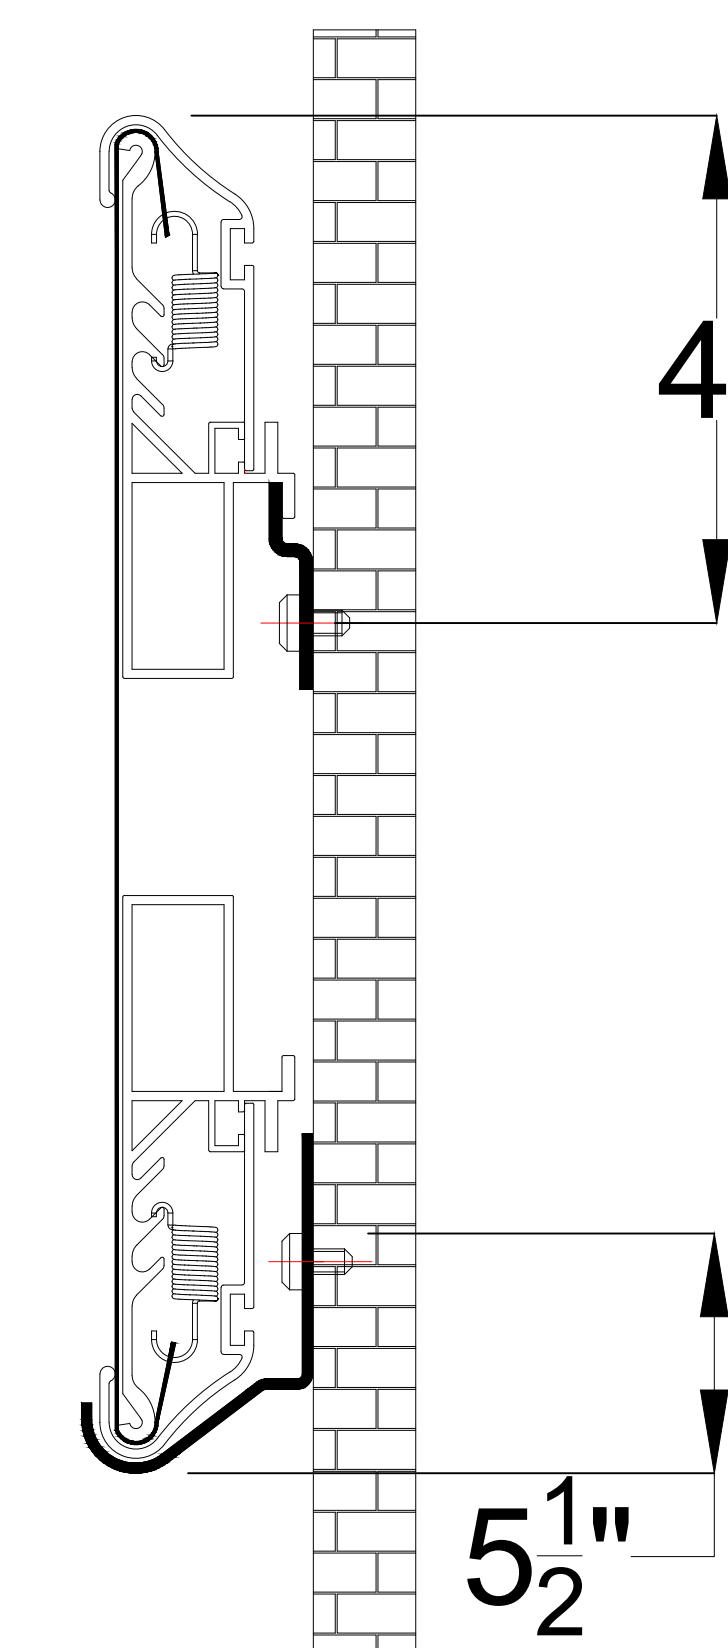

Title: Reference Studio  
 AudioWeave 4K Slim Fixed  
 Frame 135" 16:9

Product Model: EV-SAW-135-1.15

Scale 1:1	Page 1 of 2
-----------	-------------

Mounting  
Diagram

**ELUNEVISION**

Title: Reference Studio  
AudioWeave 4K Slim Fixed  
Frame 135" 16:9

Product Model: EV-SAW-135-1.15

Not to Scale  
Not to Proportion

Page 2 of 2