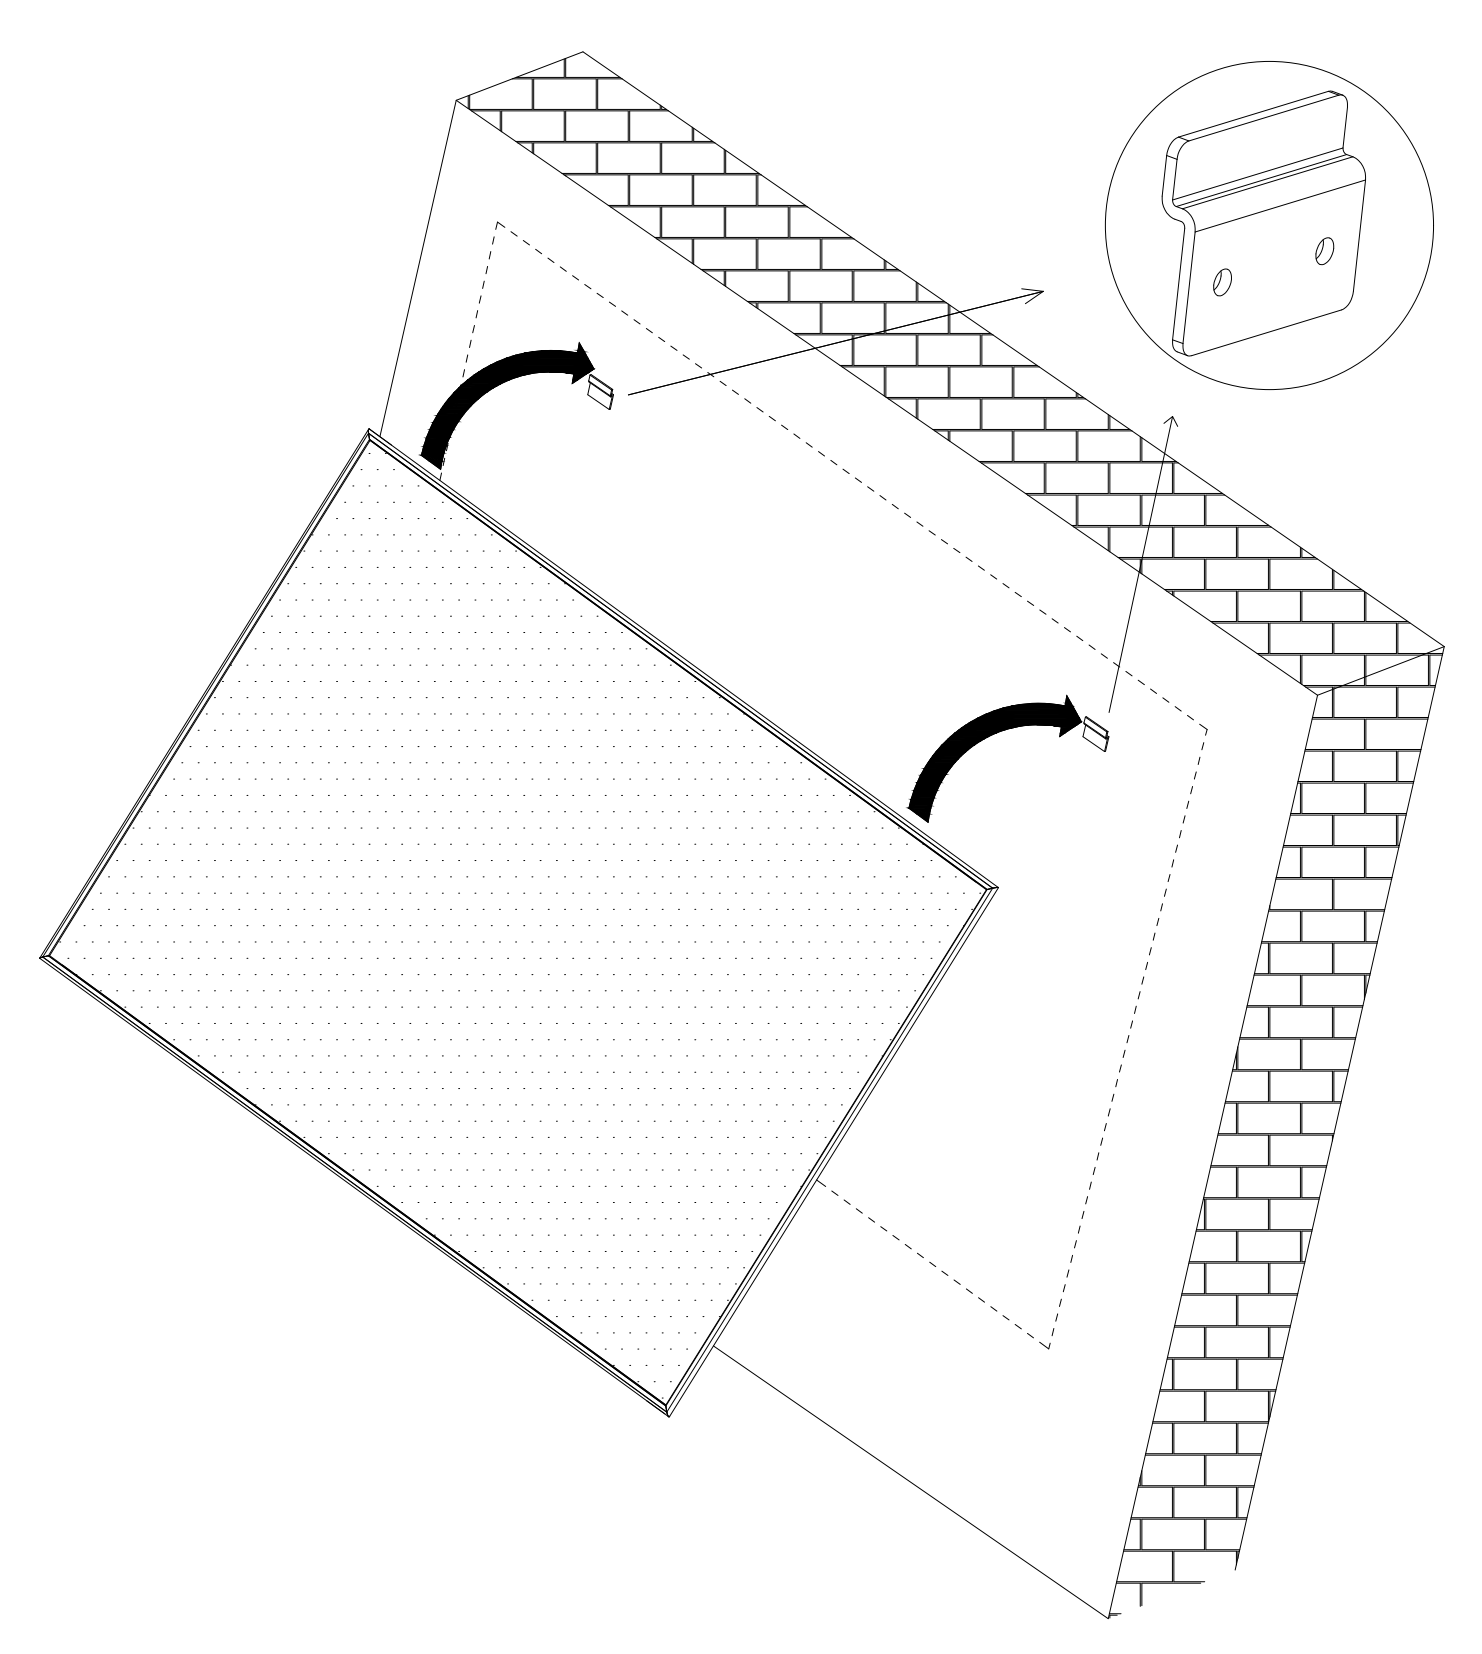

Mounting Diagram

Title: Reference Studio
 AudioWeave 4K Slim Fixed
 Frame 135" 16:9

Product Model: EV-SAW-135-1.15

Not to Scale Not to Proportion	Page 2 of 2
-----------------------------------	-------------