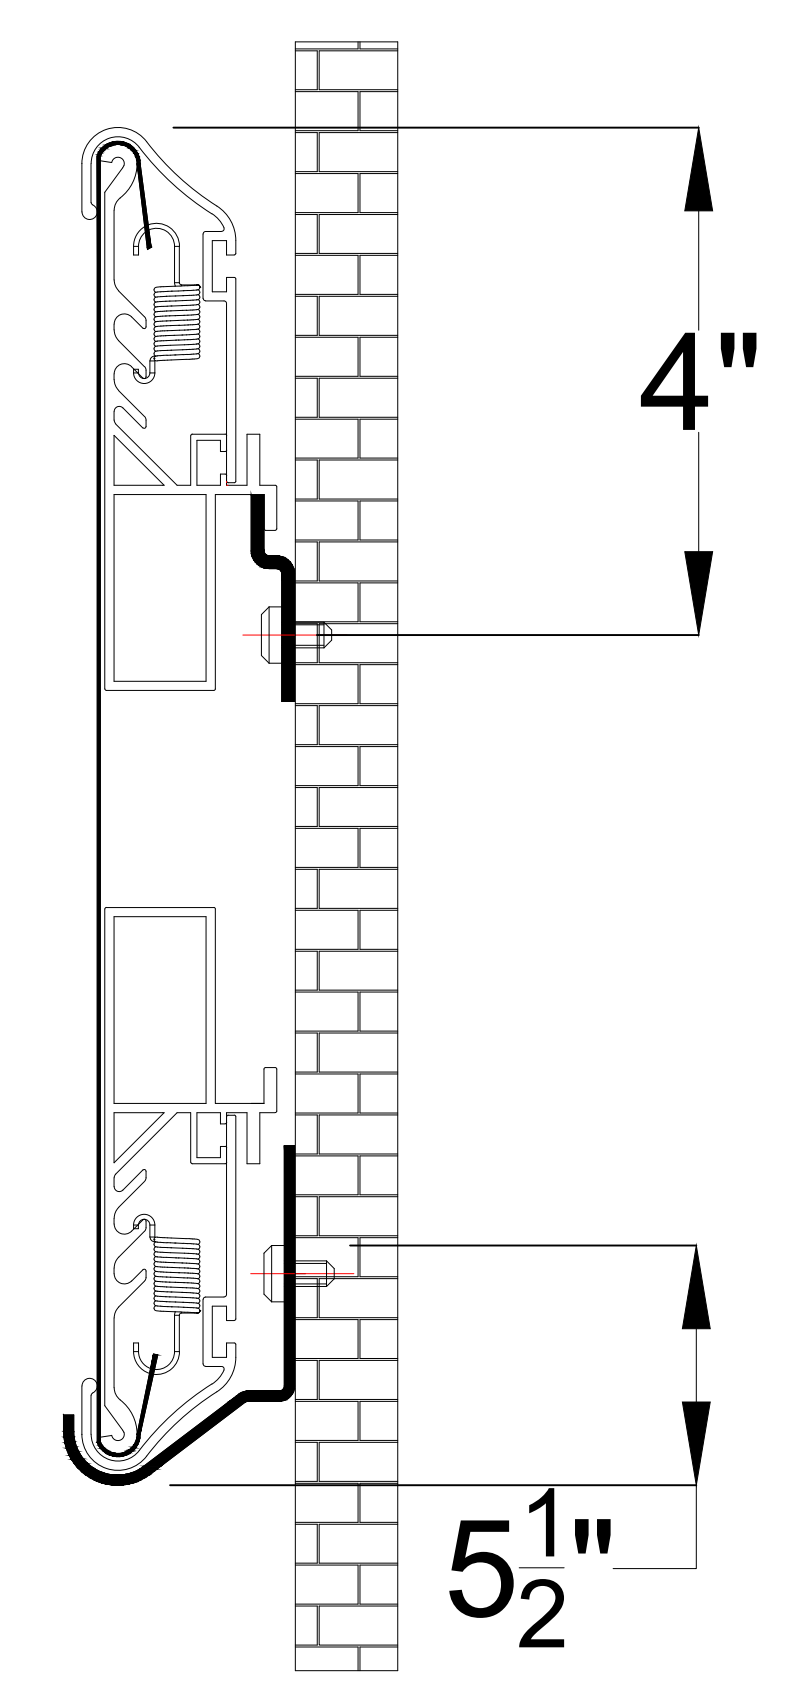

Mounting Diagram

Title: Reference Studio
 AudioWeave 4K Slim Fixed
 Frame 135" 16:9

Product Model: EV-SAW-135-1.15

Not to Scale Not to Proportion	Page 2 of 2
-----------------------------------	-------------