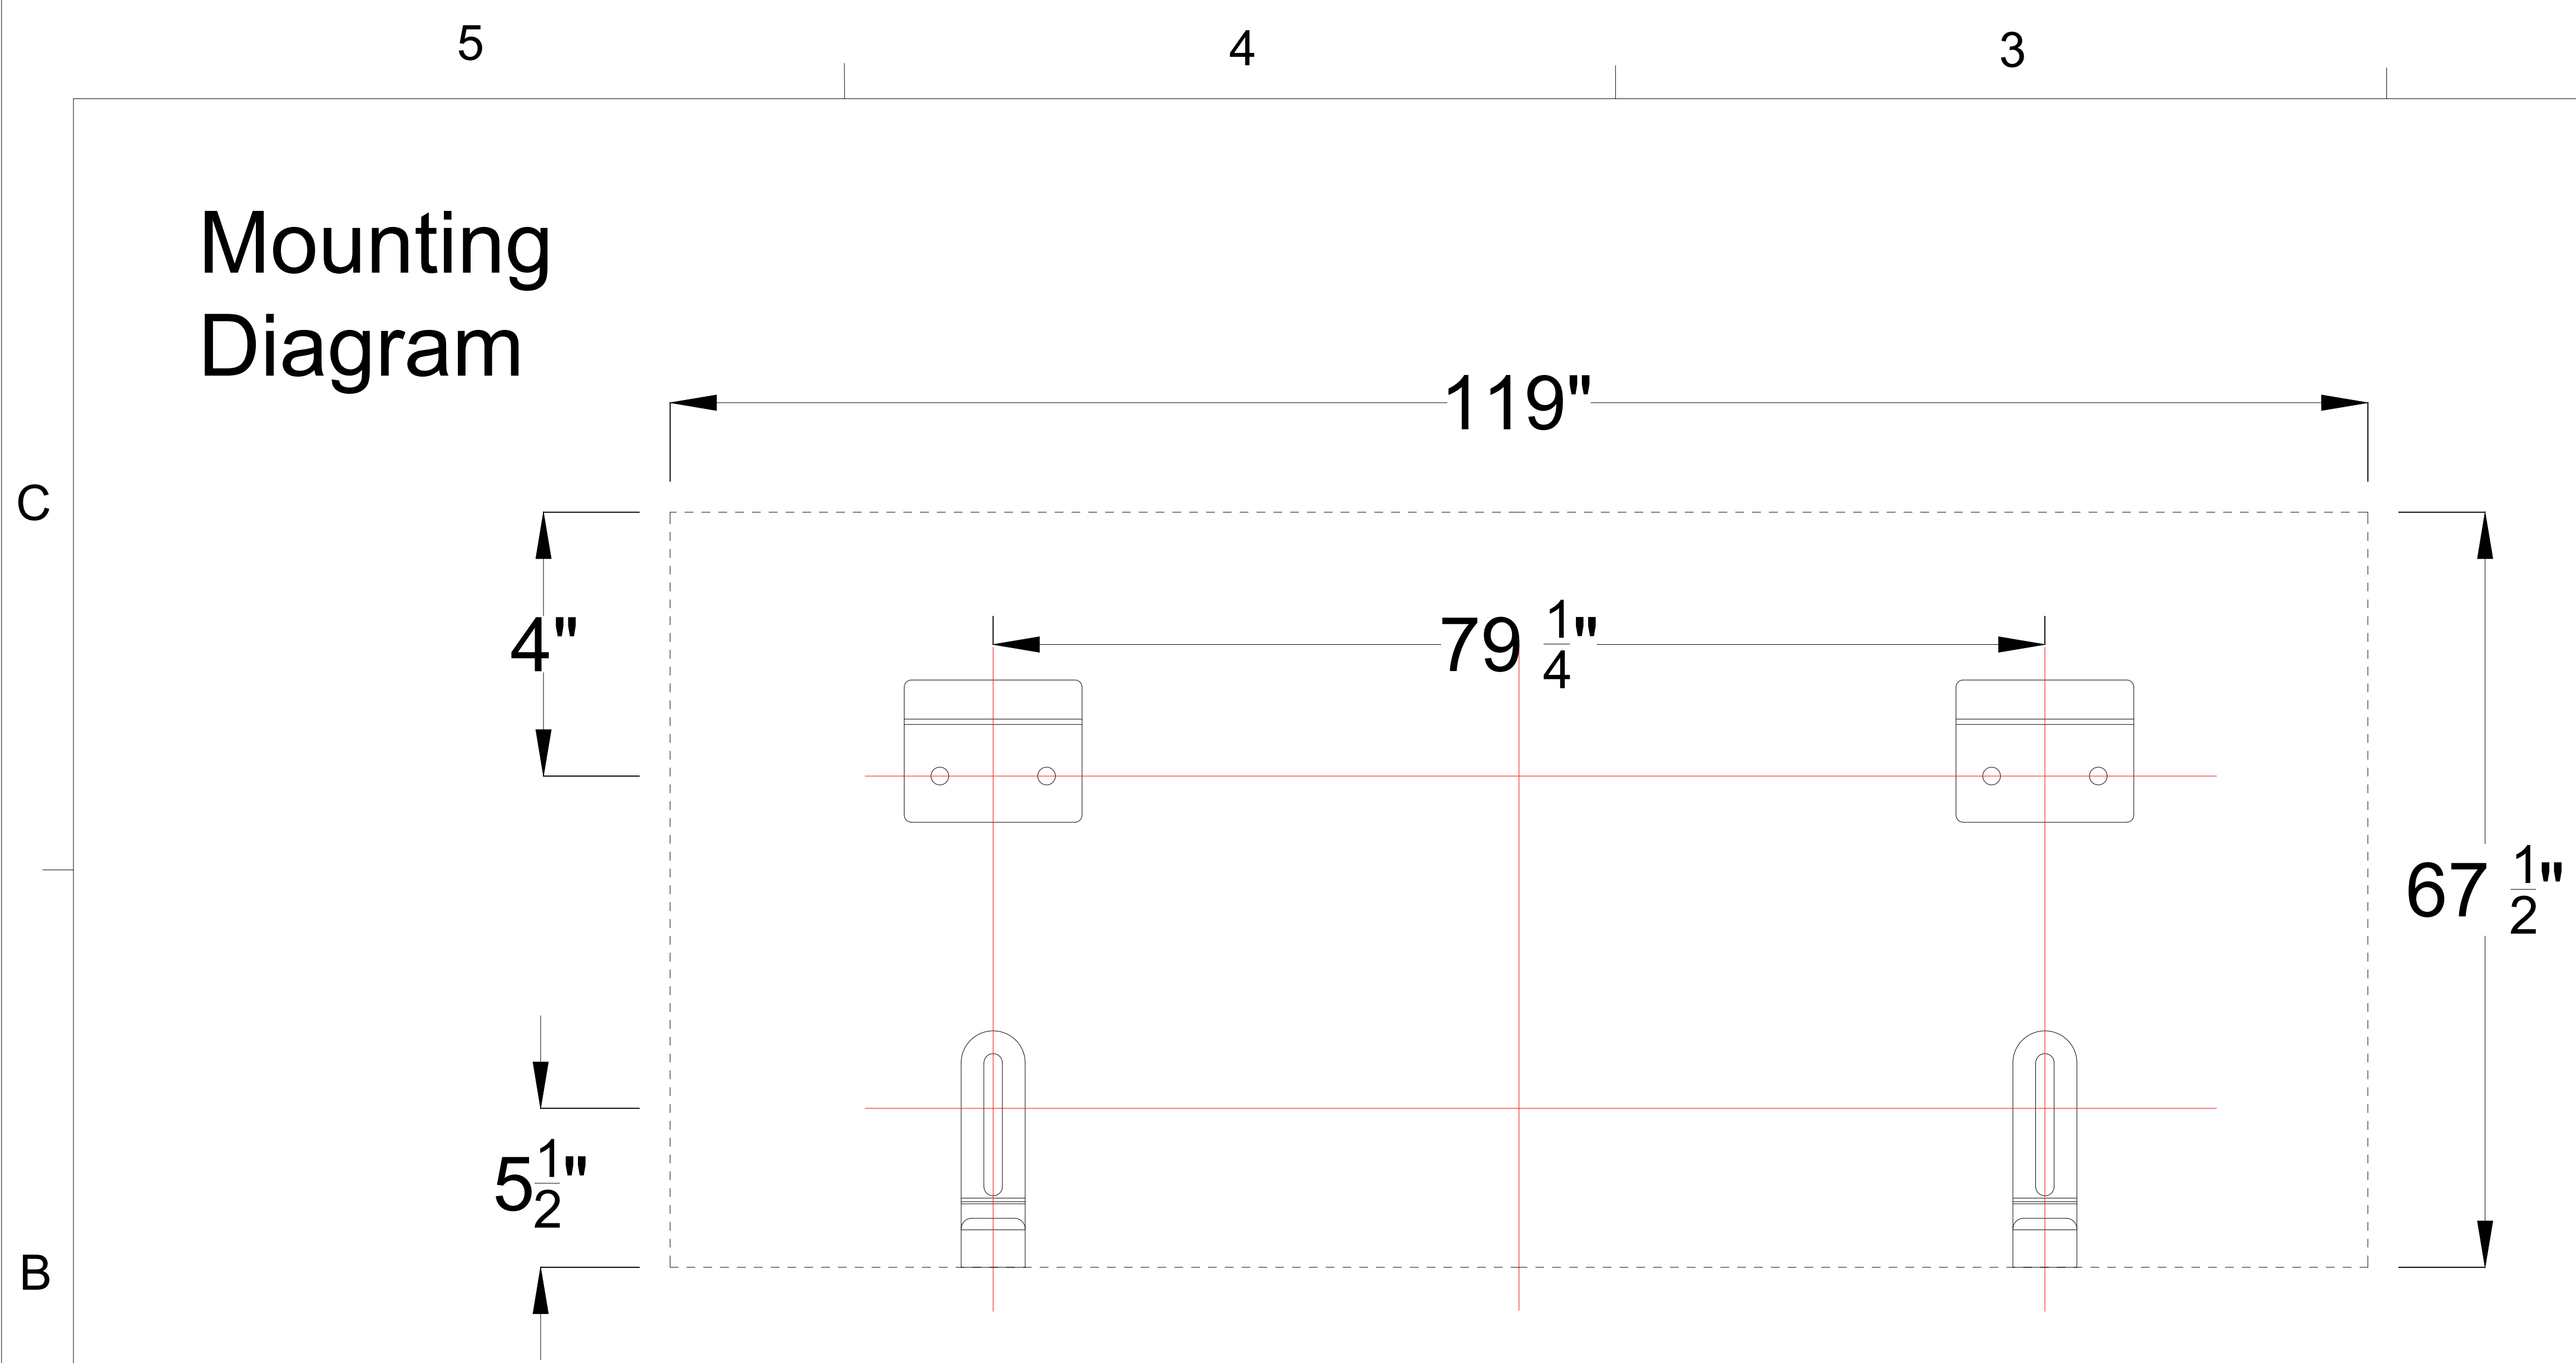

Mounting Diagram

Title: Reference Studio
 AudioWeave 4K Slim Fixed
 Frame 135" 16:9

Product Model: EV-SAW-135-1.15

Not to Scale Not to Proportion	Page 2 of 2
-----------------------------------	-------------