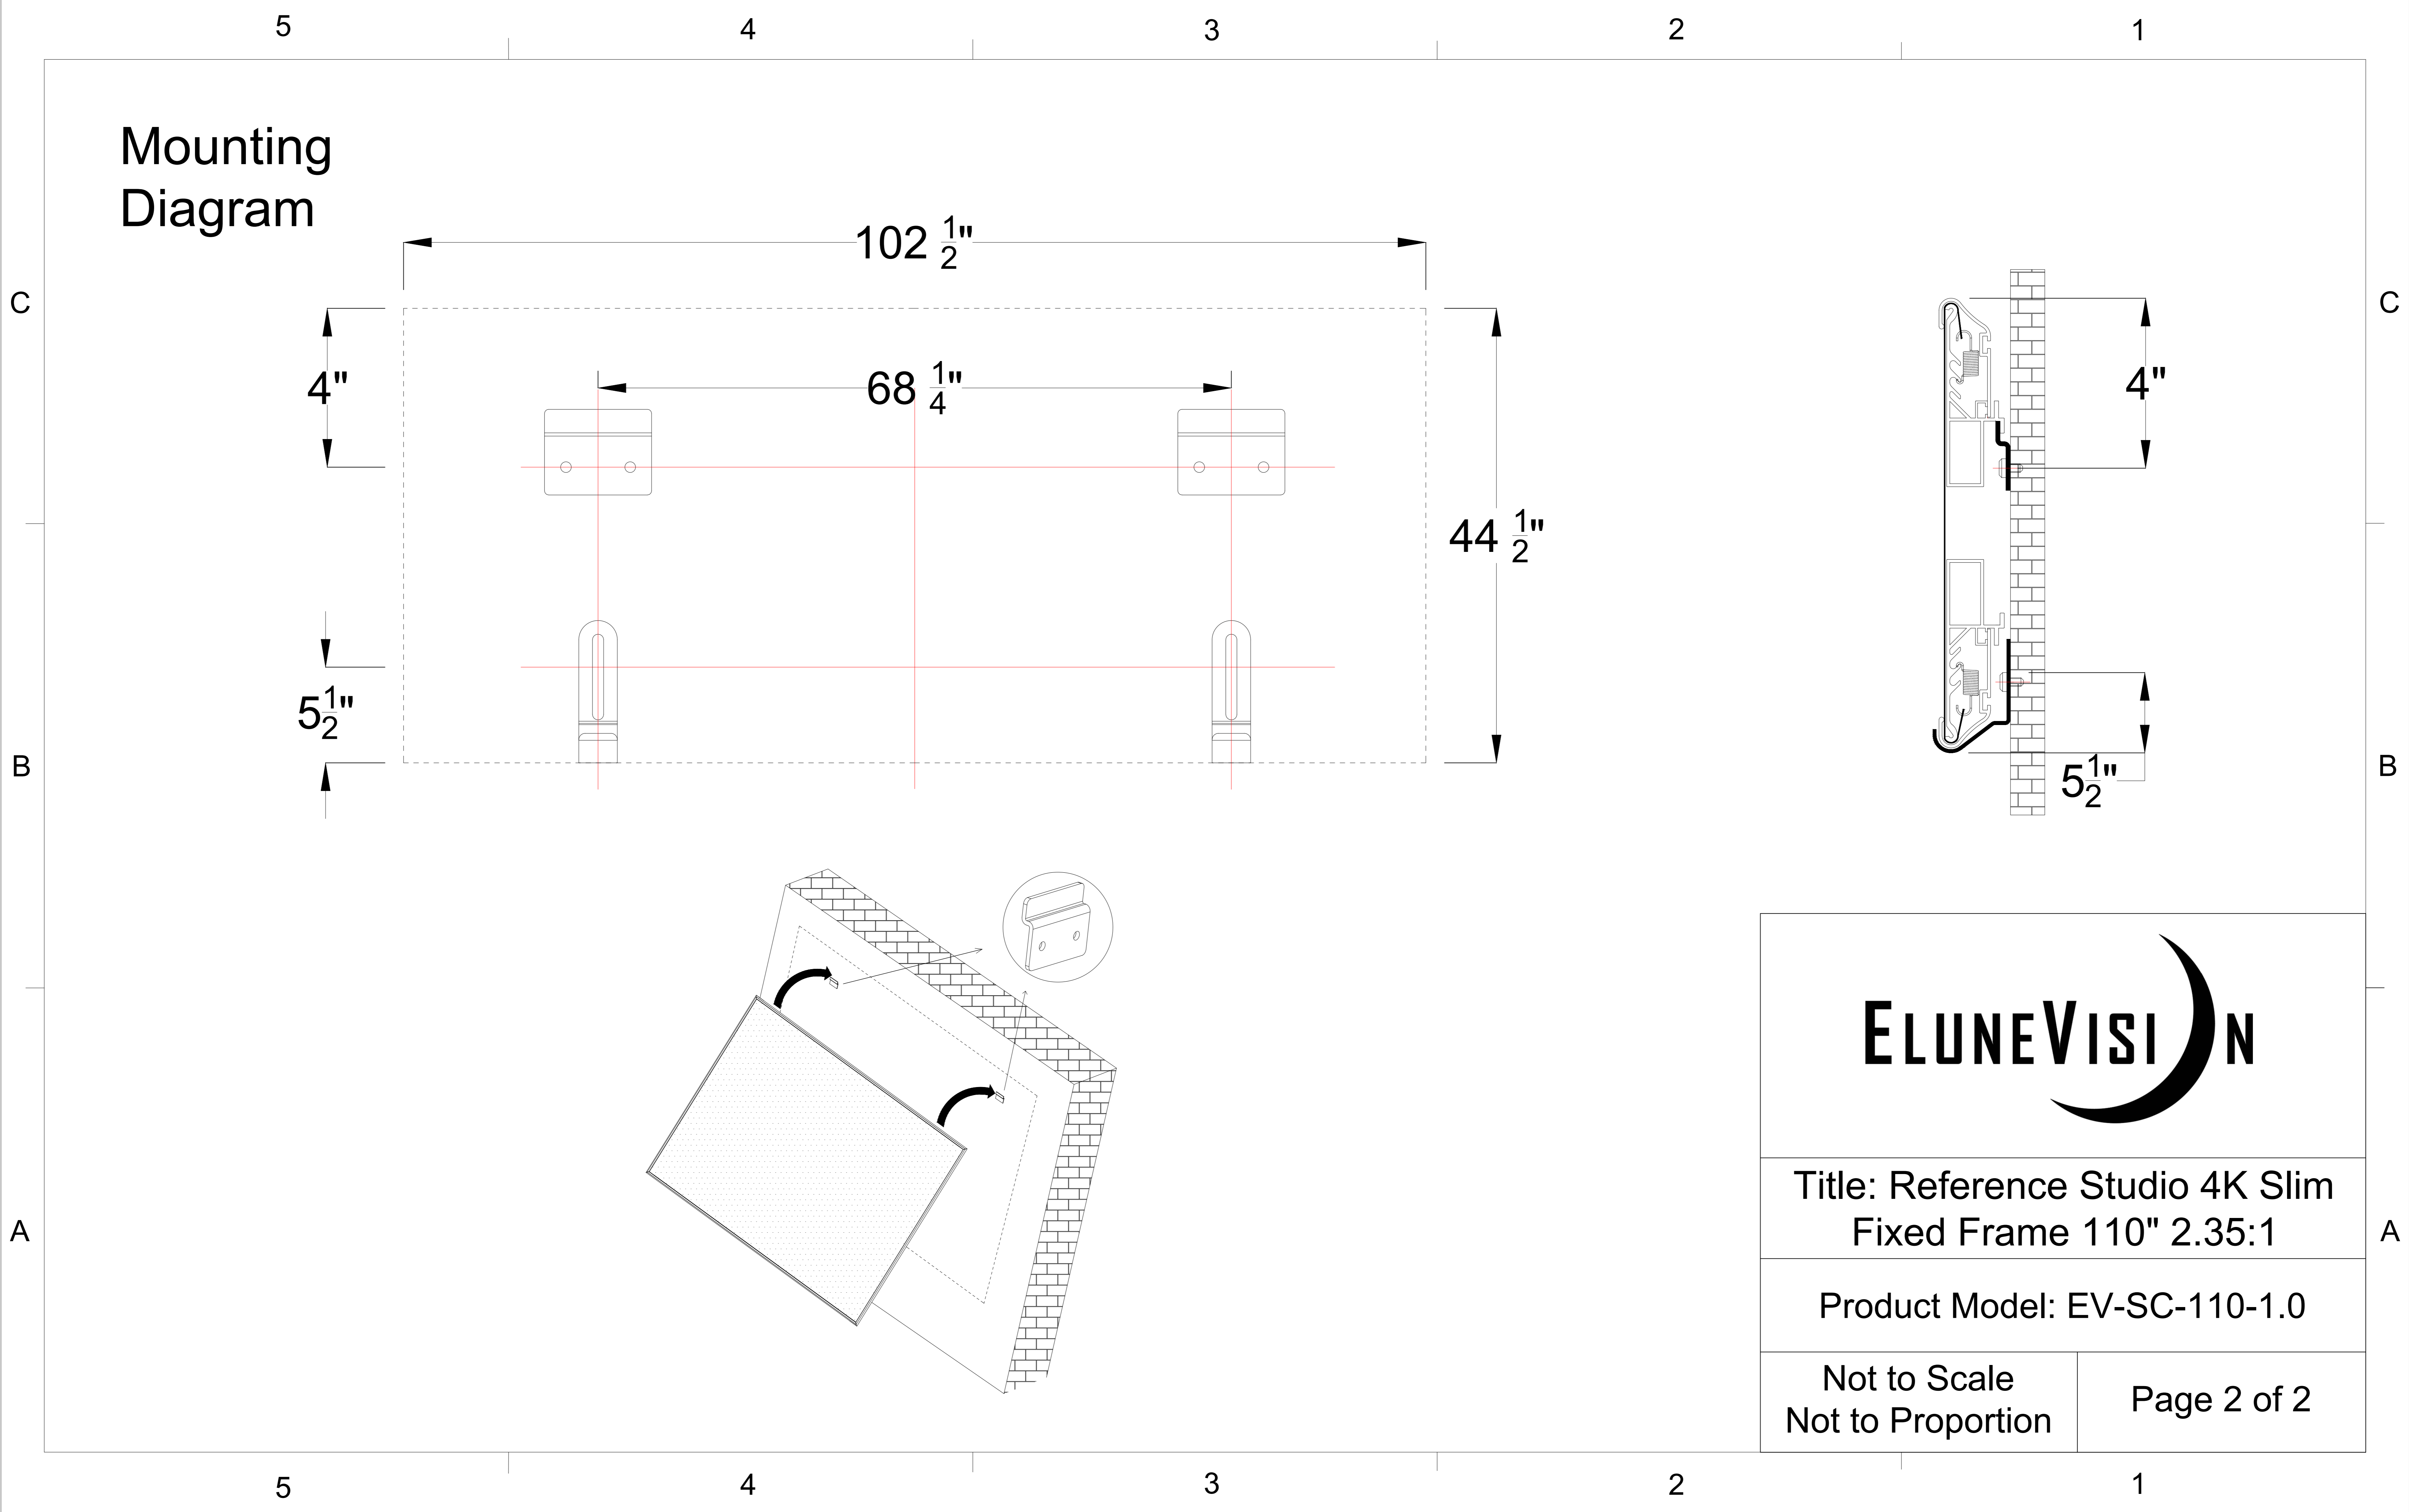

Title: Reference Studio 4K Slim  
Fixed Frame 110" 2.35:1

Product Model: EV-SC-110-1.0

Scale 1:1	Page 1 of 2
-----------	-------------

# Mounting Diagram

Title: Reference Studio 4K Slim  
Fixed Frame 110" 2.35:1

Product Model: EV-SC-110-1.0

Not to Scale  
Not to Proportion

Page 2 of 2