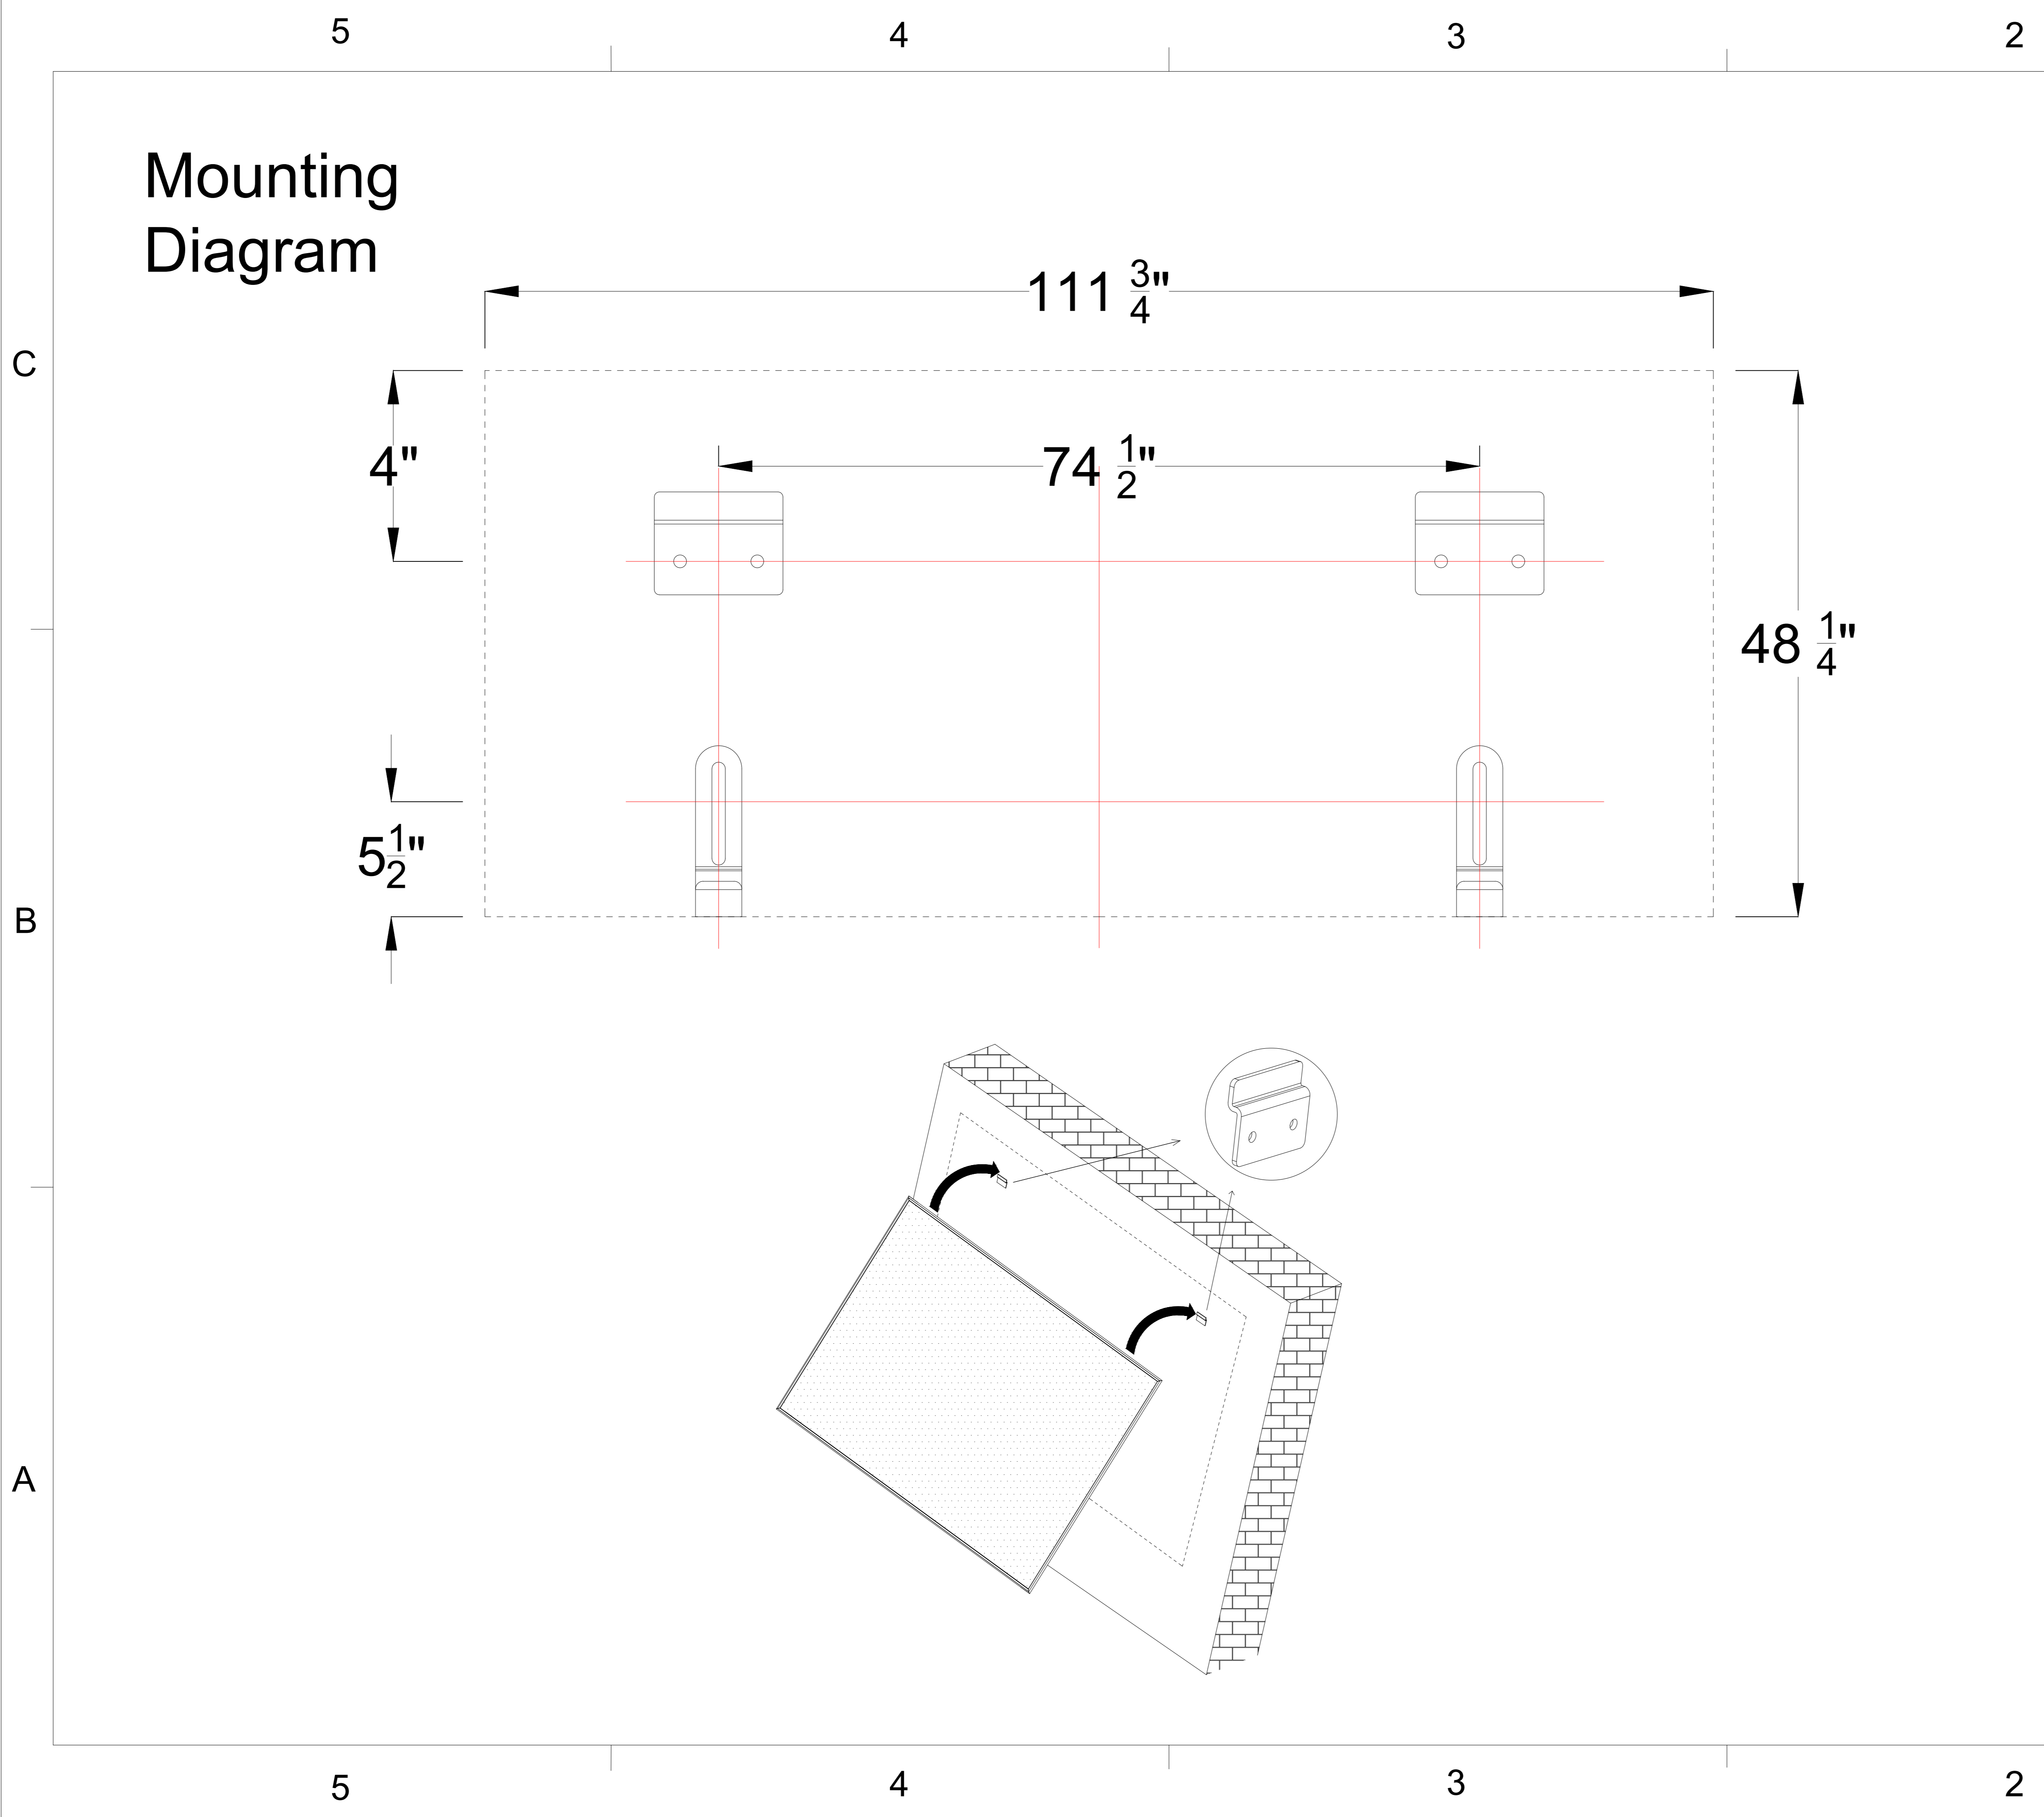

5 4 3 2 1

C C

B B

A A

5 4 3 2 1

50"

Width with Frame

$111\frac{3}{4}"$

Frame Thickness

$1\frac{3}{4}"$

Height with Frame

$48\frac{1}{4}"$

Viewable Diagonal

120"

Viewable Height

$46\frac{3}{4}"$

Viewable Width

$110\frac{1}{4}"$

Bezel Size  $\frac{3}{4}"$

Title: Reference Studio 4K Slim  
Fixed Frame 120" 2.35:1

Product Model: EV-SC-120-1.0

Scale 1:1

Page 1 of 2

# Mounting Diagram

Title: Reference Studio 4K Slim  
Fixed Frame 120" 2.35:1

Product Model: EV-SC-120-1.0

Not to Scale  
Not to Proportion

Page 2 of 2