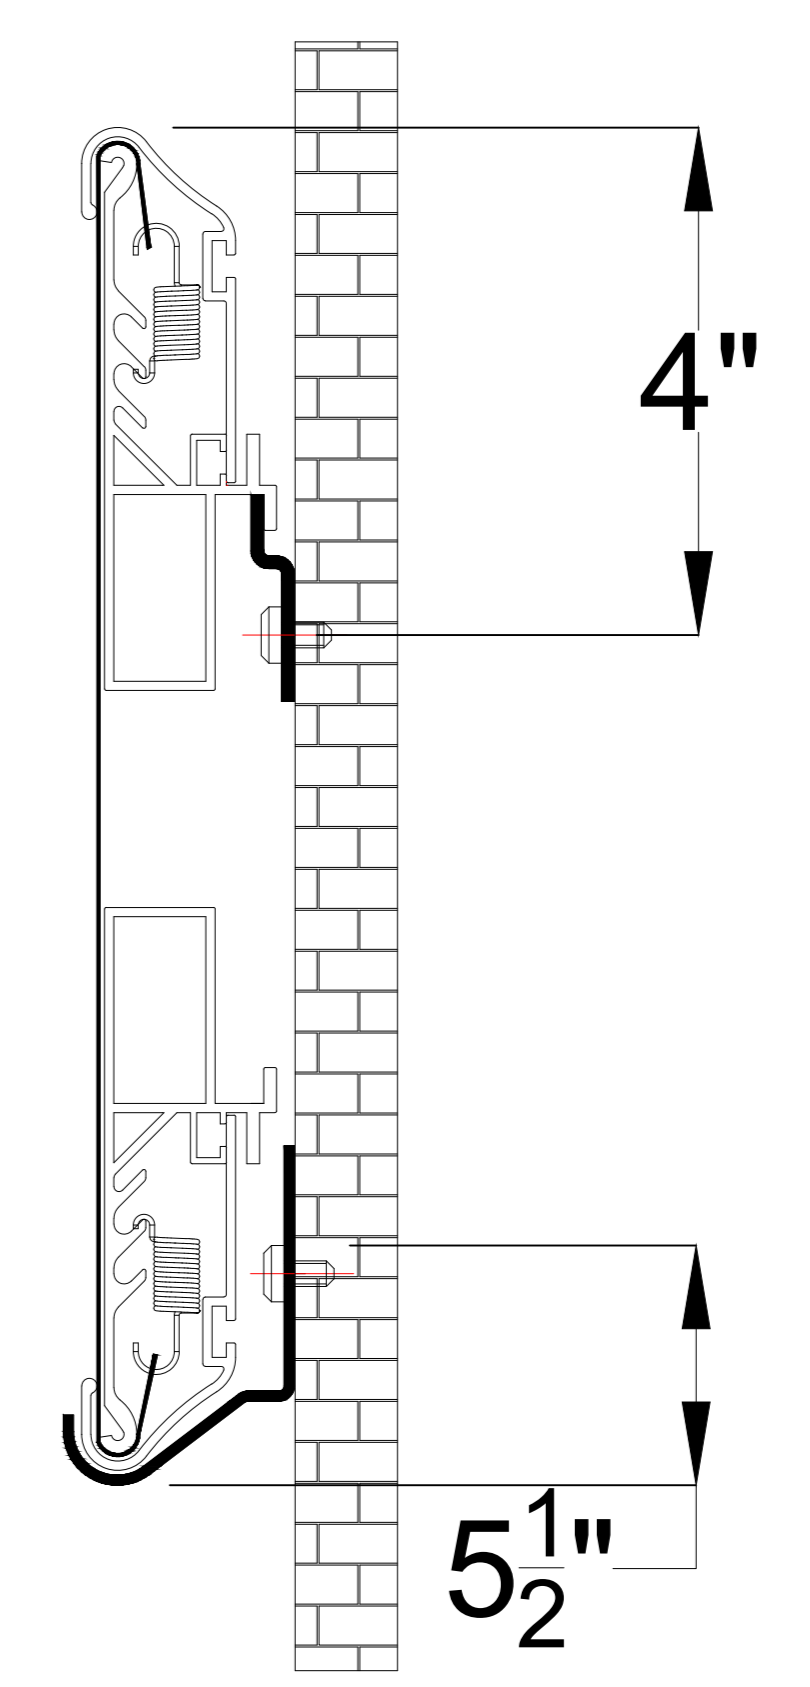

5 4 3 2 1

C C

B B

A A

5 4 3 2 1

50"

Width with Frame

$111\frac{3}{4}"$

Frame Thickness

$1\frac{3}{4}"$

Height with Frame

$48\frac{1}{4}"$

Viewable Diagonal

120"

Viewable Height

$46\frac{3}{4}"$

Viewable Width

$110\frac{1}{4}"$

Bezel Size  $\frac{3}{4}"$

Title: Reference Studio 4K Slim  
Fixed Frame 120" 2.35:1

Product Model: EV-SC-120-1.0

Scale 1:1

Page 1 of 2

# Mounting Diagram

Title: Reference Studio 4K Slim  
Fixed Frame 120" 2.35:1

Product Model: EV-SC-120-1.0

Not to Scale  
Not to Proportion

Page 2 of 2