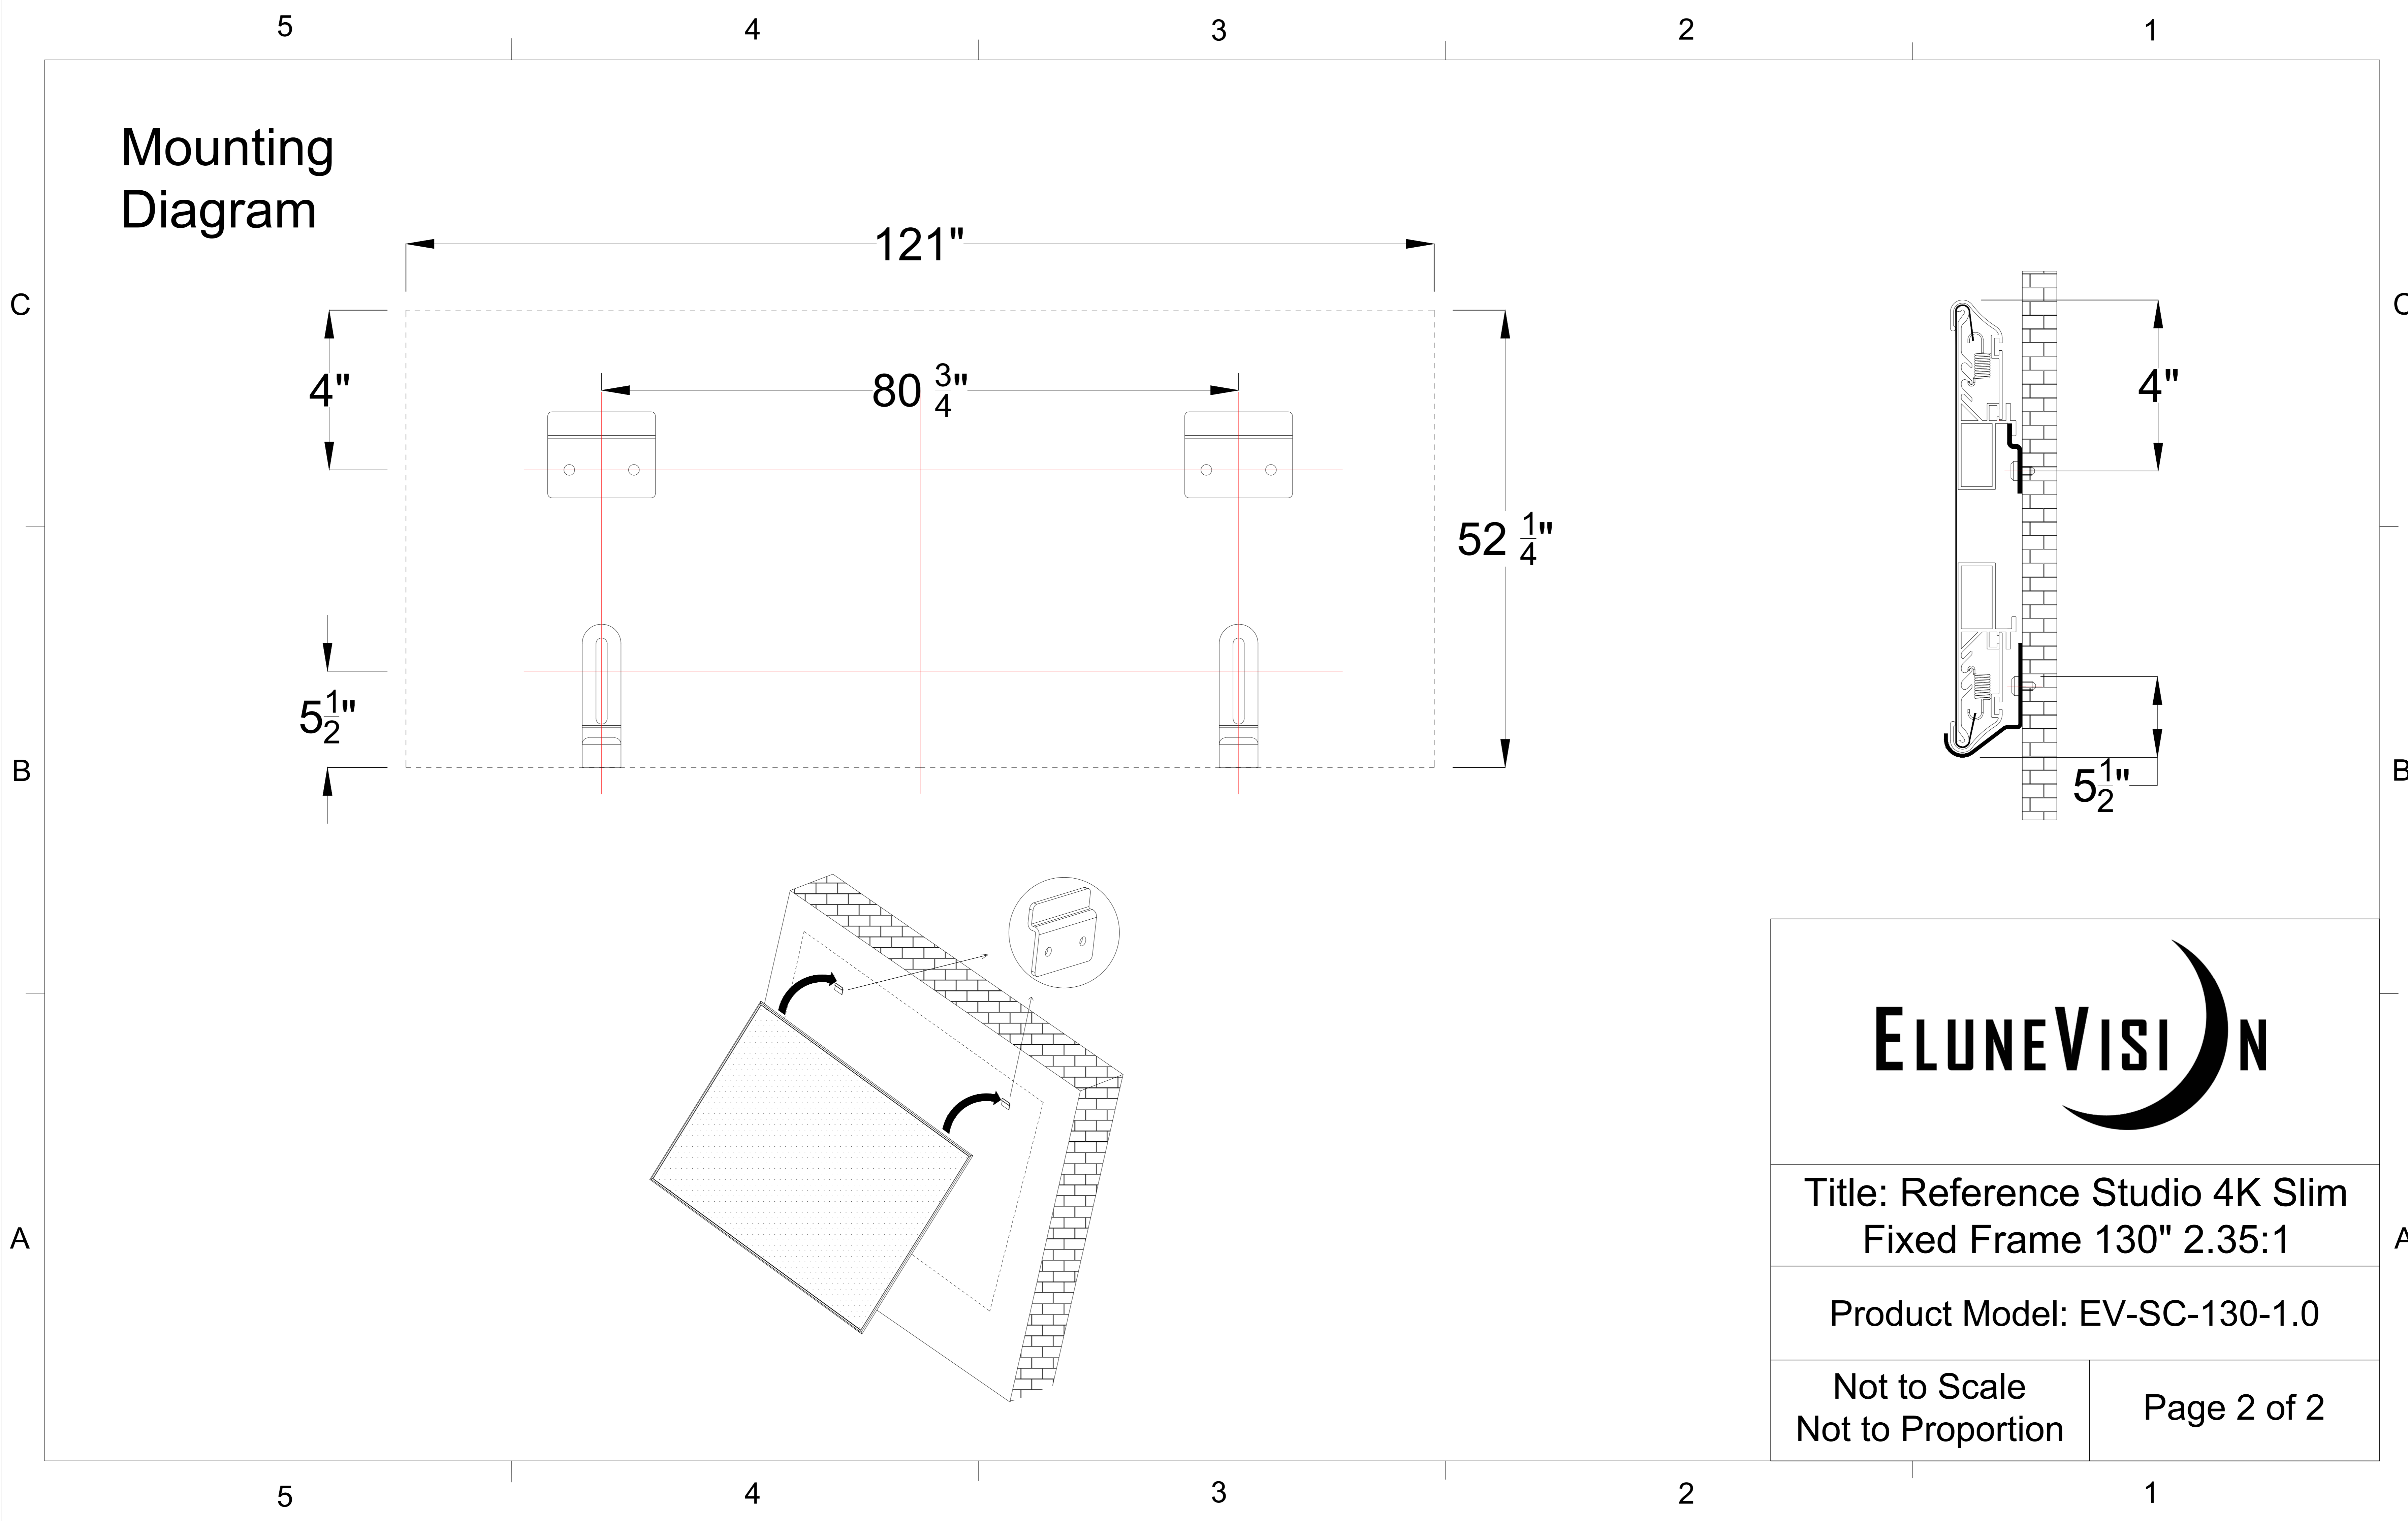

Title: Reference Studio 4K Slim
Fixed Frame 130" 2.35:1

Product Model: EV-SC-130-1.0

Scale 1:1	Page 1 of 2
-----------	-------------

5 4 3 2 1

Mounting
Diagram

Title: Reference Studio 4K Slim
Fixed Frame 130" 2.35:1

Product Model: EV-SC-130-1.0

Not to Scale
Not to Proportion

Page 2 of 2