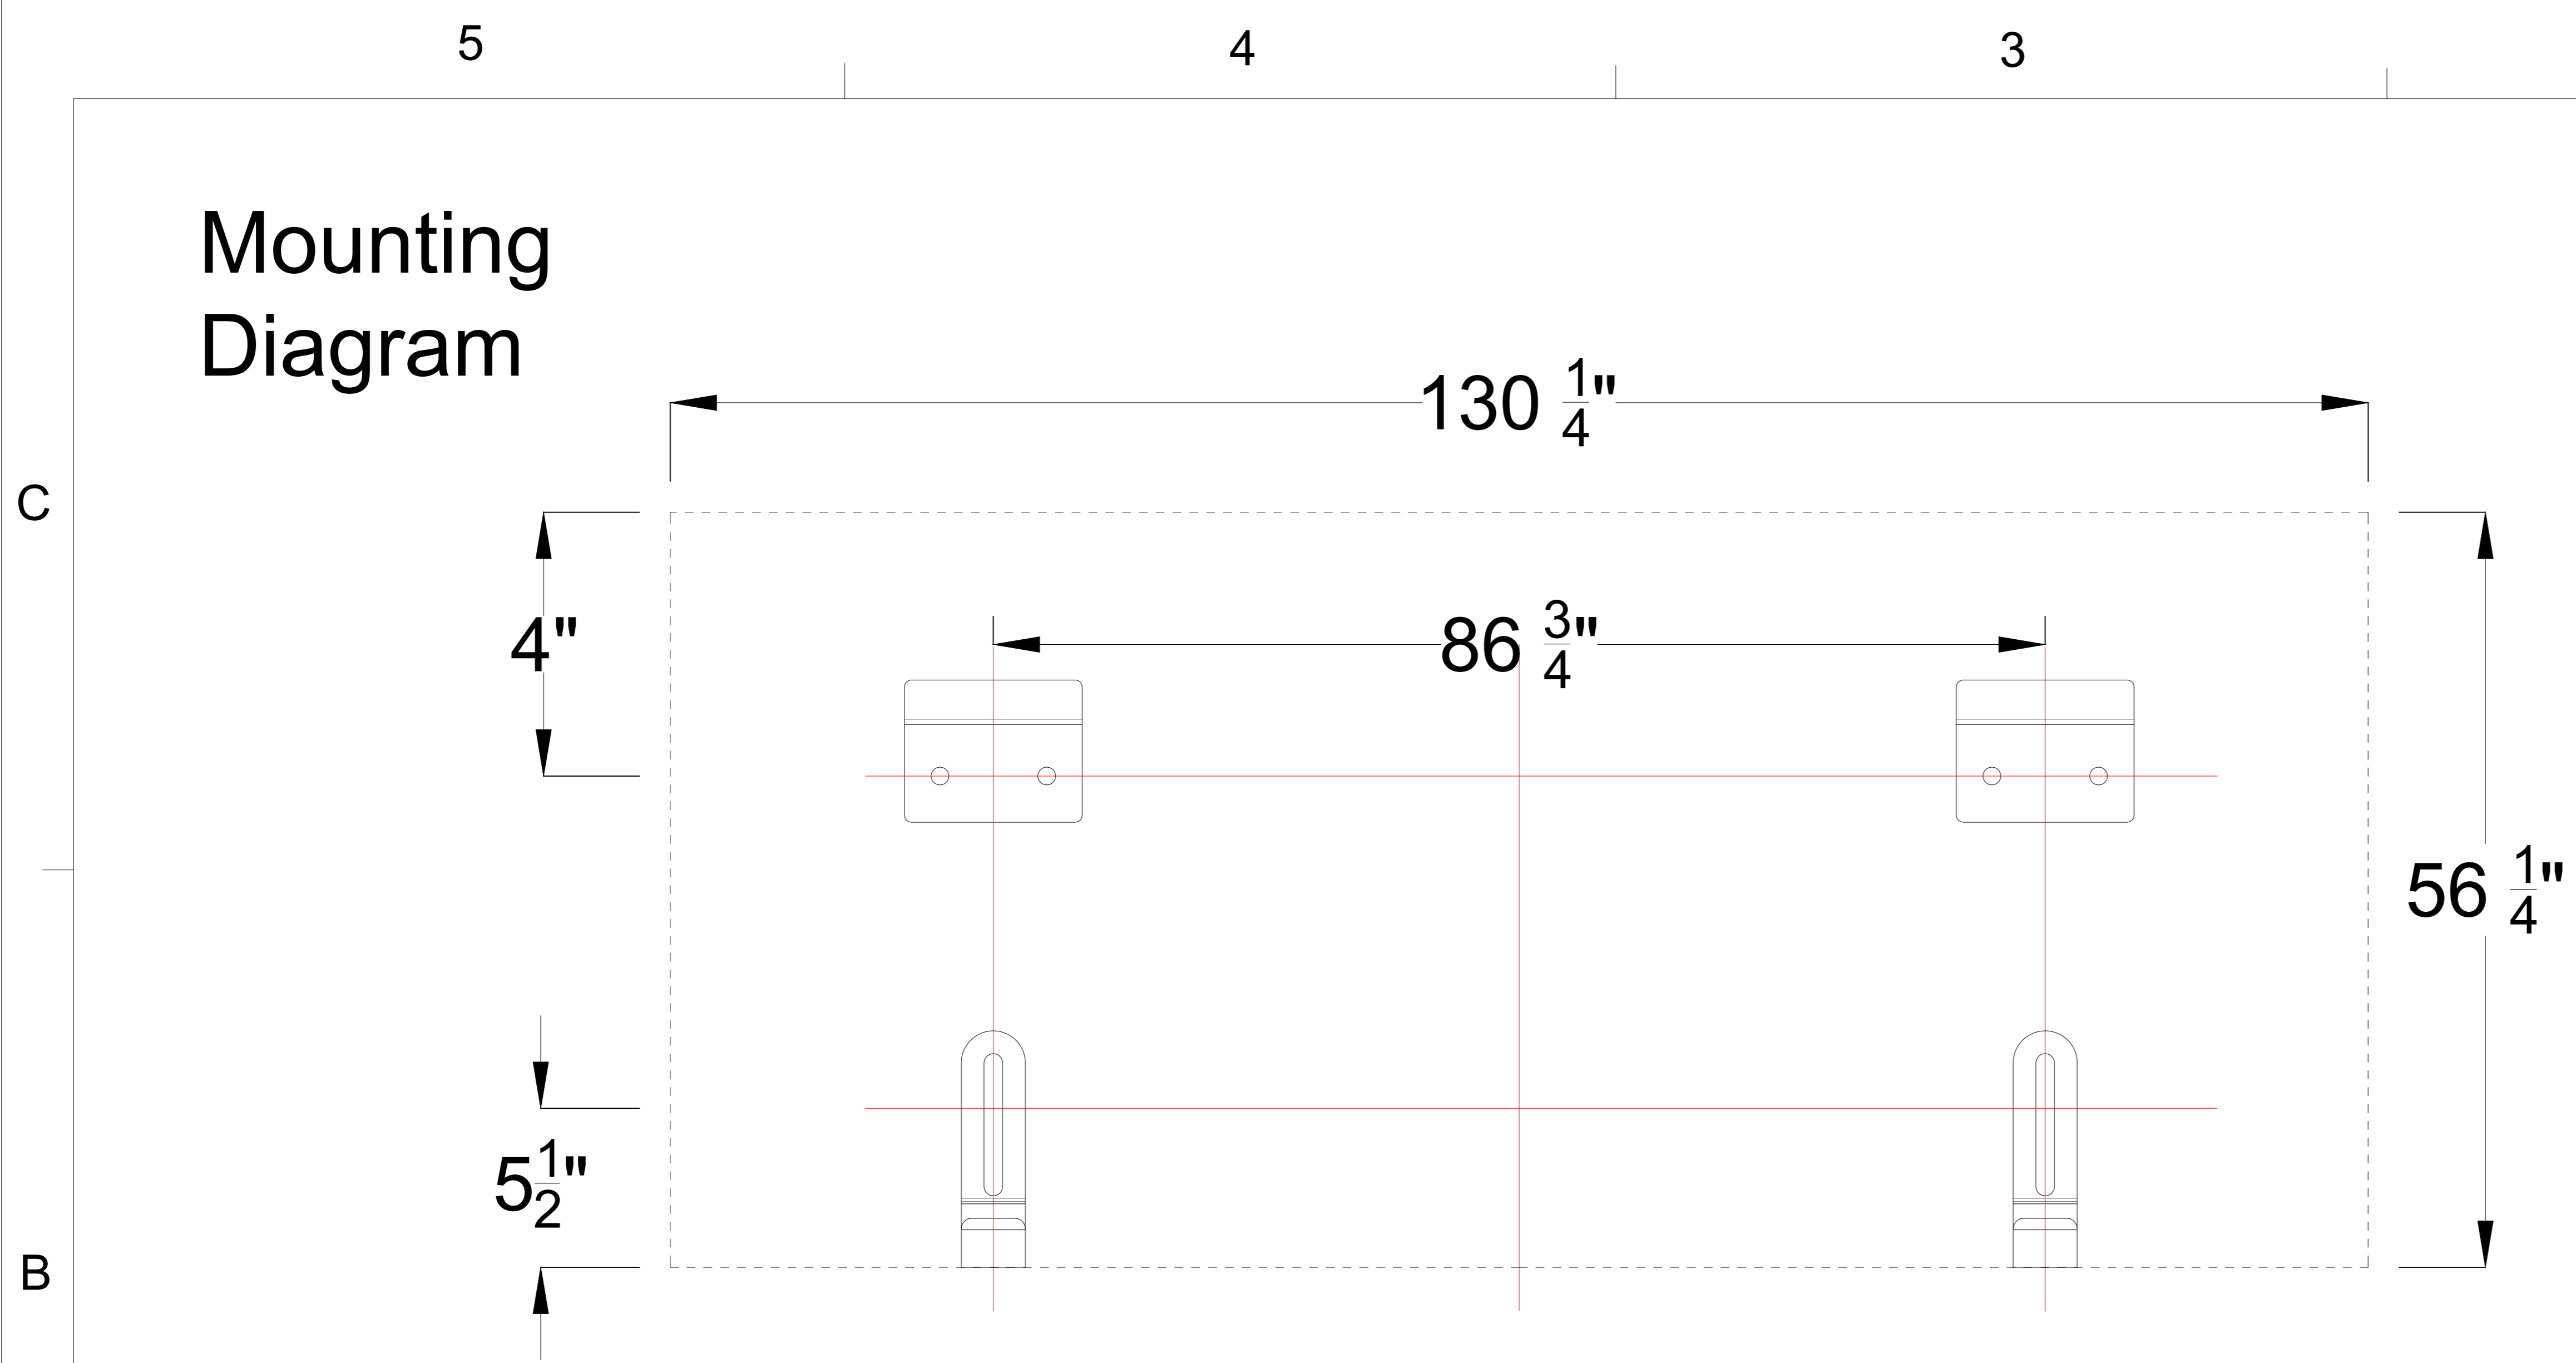

Title: Reference Studio 4K Slim  
Fixed Frame 140" 2.35:1

Product Model: EV-SC-140-1.0

Scale 1:1	Page 1 of 2
-----------	-------------

# Mounting Diagram

Title: Reference Studio 4K Slim  
Fixed Frame 140" 2.35:1

Product Model: EV-SC-140-1.0

Not to Scale  
Not to Proportion

Page 2 of 2

A

A

C