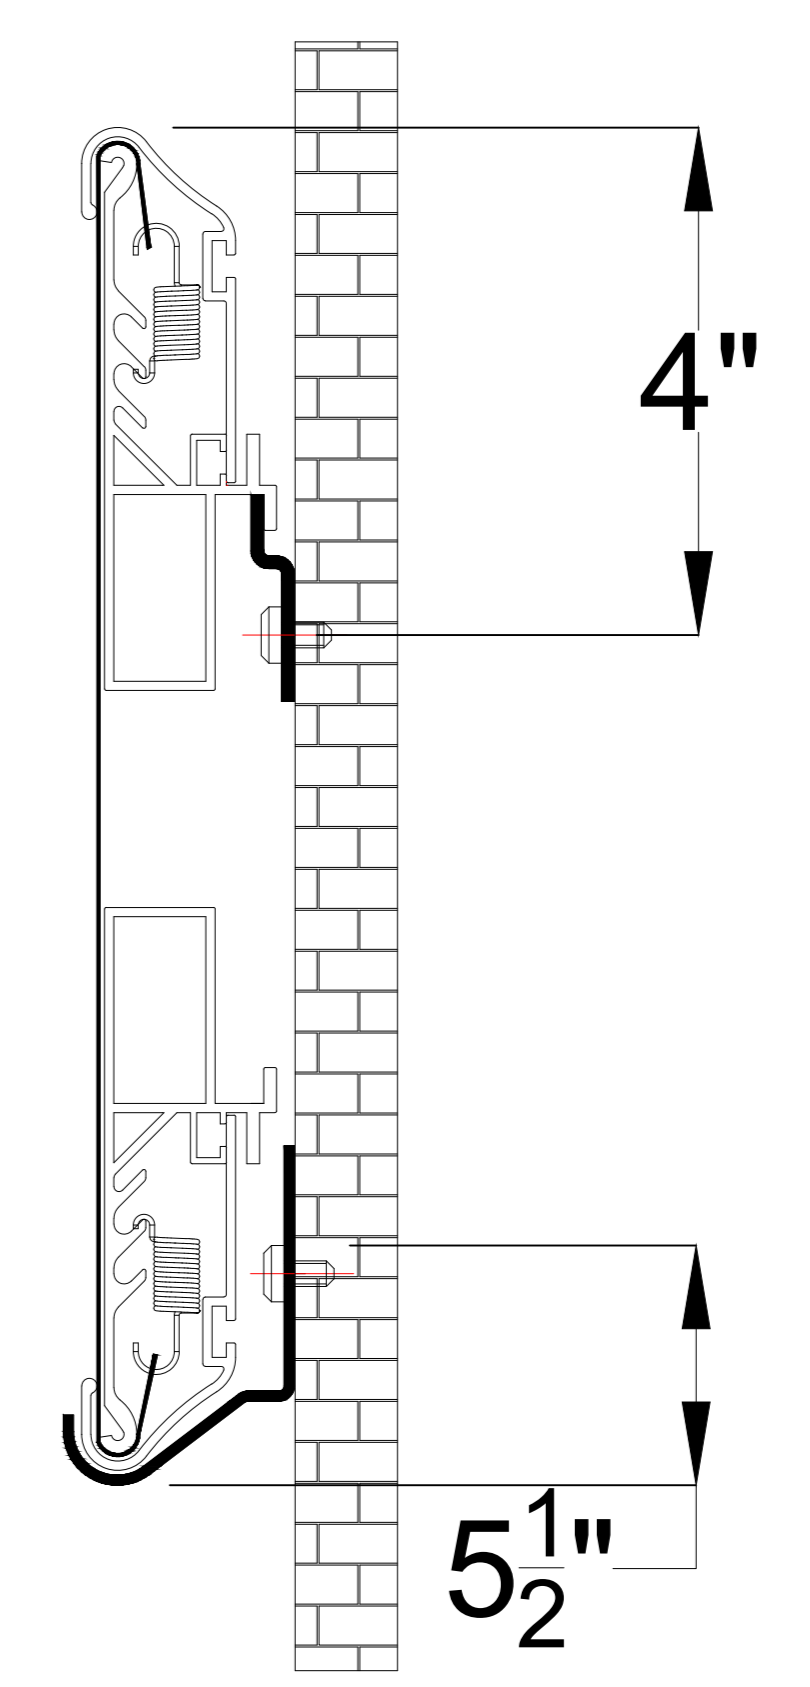

Title: Reference Studio 4K Slim  
Fixed Frame 140" 2.35:1

Product Model: EV-SC-140-1.0

Scale 1:1	Page 1 of 2
-----------	-------------

# Mounting Diagram

Title: Reference Studio 4K Slim  
Fixed Frame 140" 2.35:1

Product Model: EV-SC-140-1.0

Not to Scale  
Not to Proportion

Page 2 of 2

A

A

C