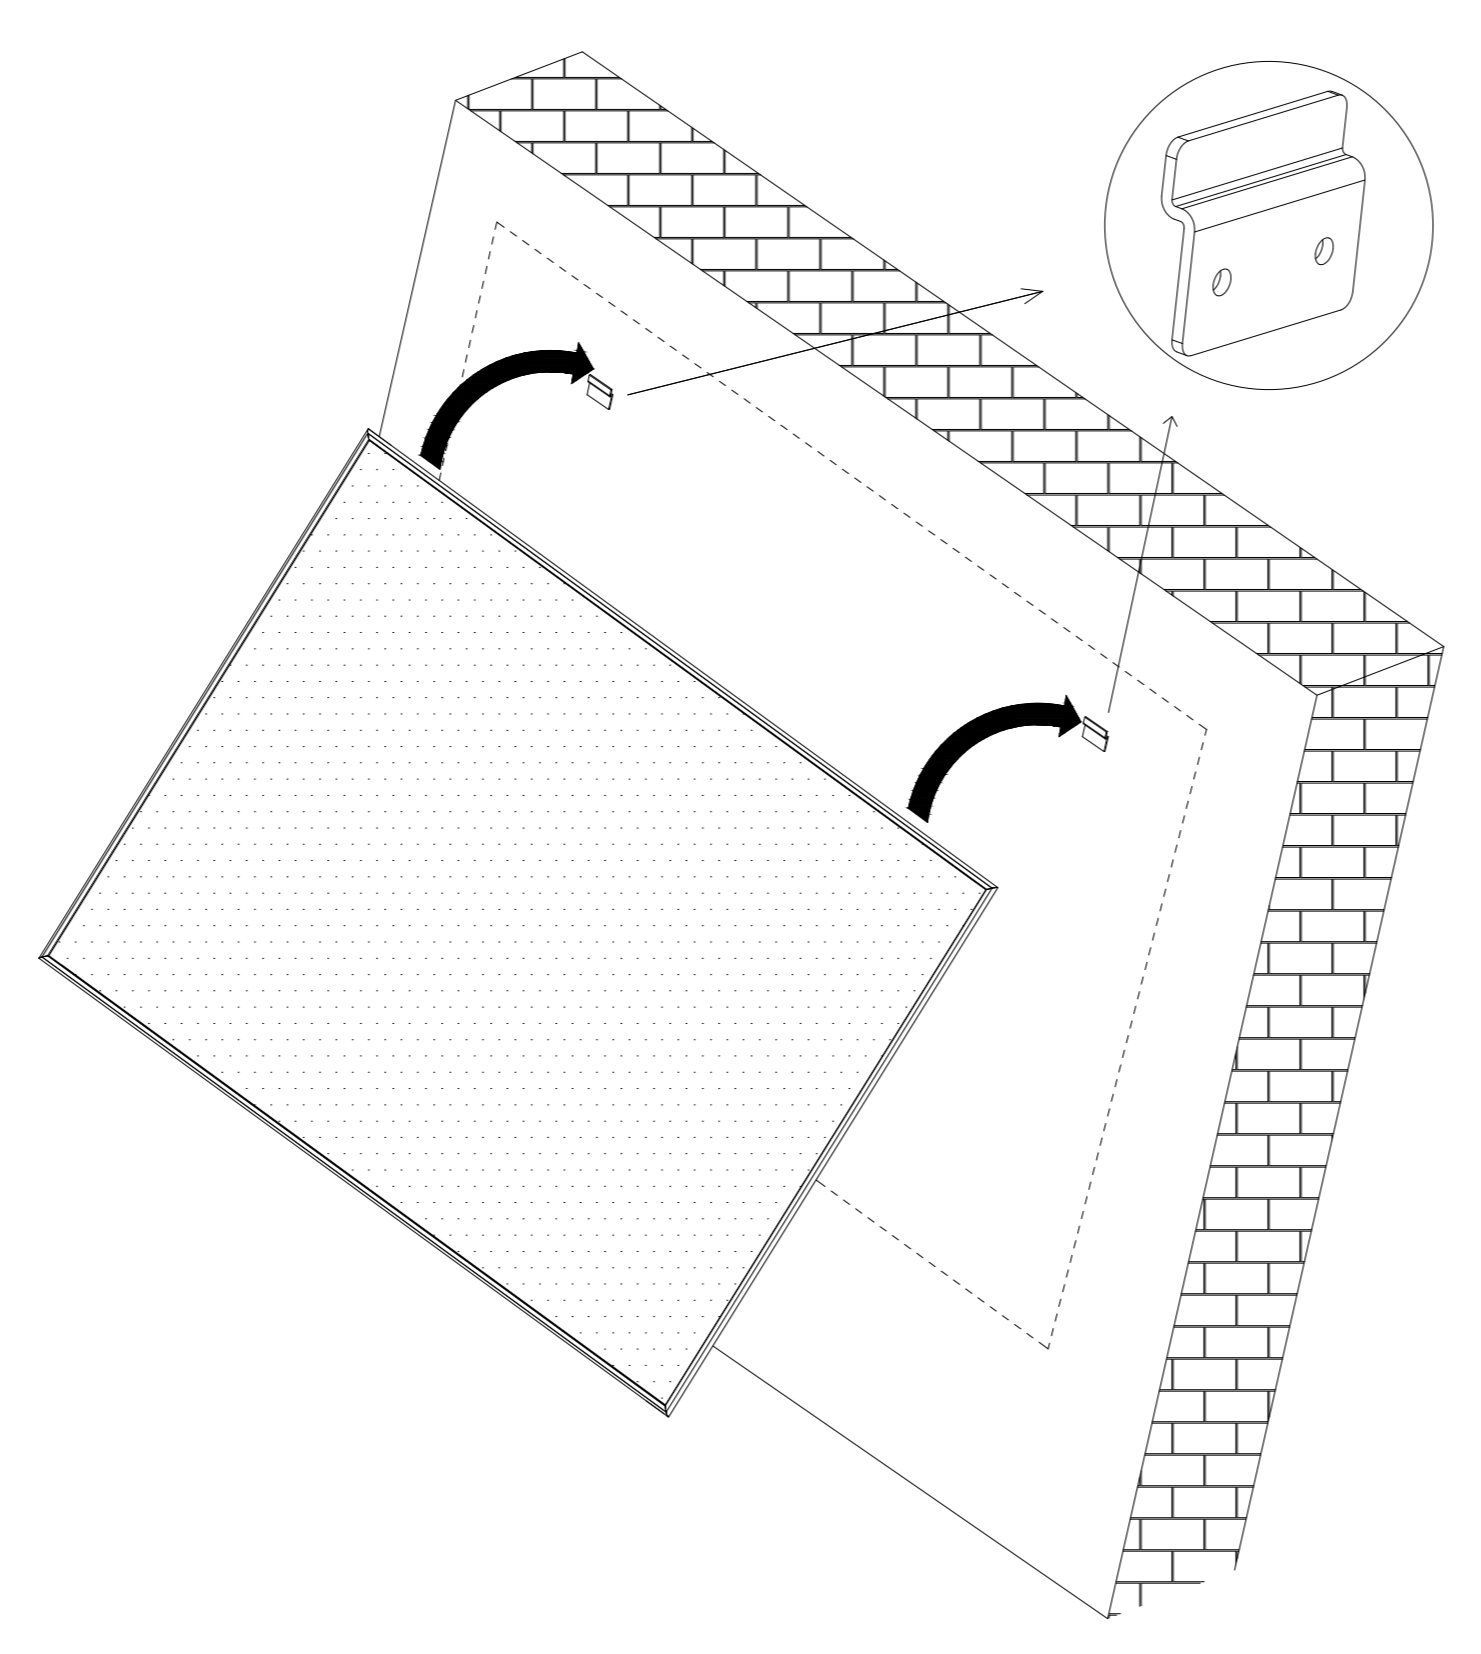

Title: Reference Studio 4K Slim  
Fixed Frame 140" 2.35:1

Product Model: EV-SC-140-1.0

Scale 1:1	Page 1 of 2
-----------	-------------

# Mounting Diagram

Title: Reference Studio 4K Slim  
Fixed Frame 140" 2.35:1

Product Model: EV-SC-140-1.0

Not to Scale  
Not to Proportion

Page 2 of 2

A

A

C