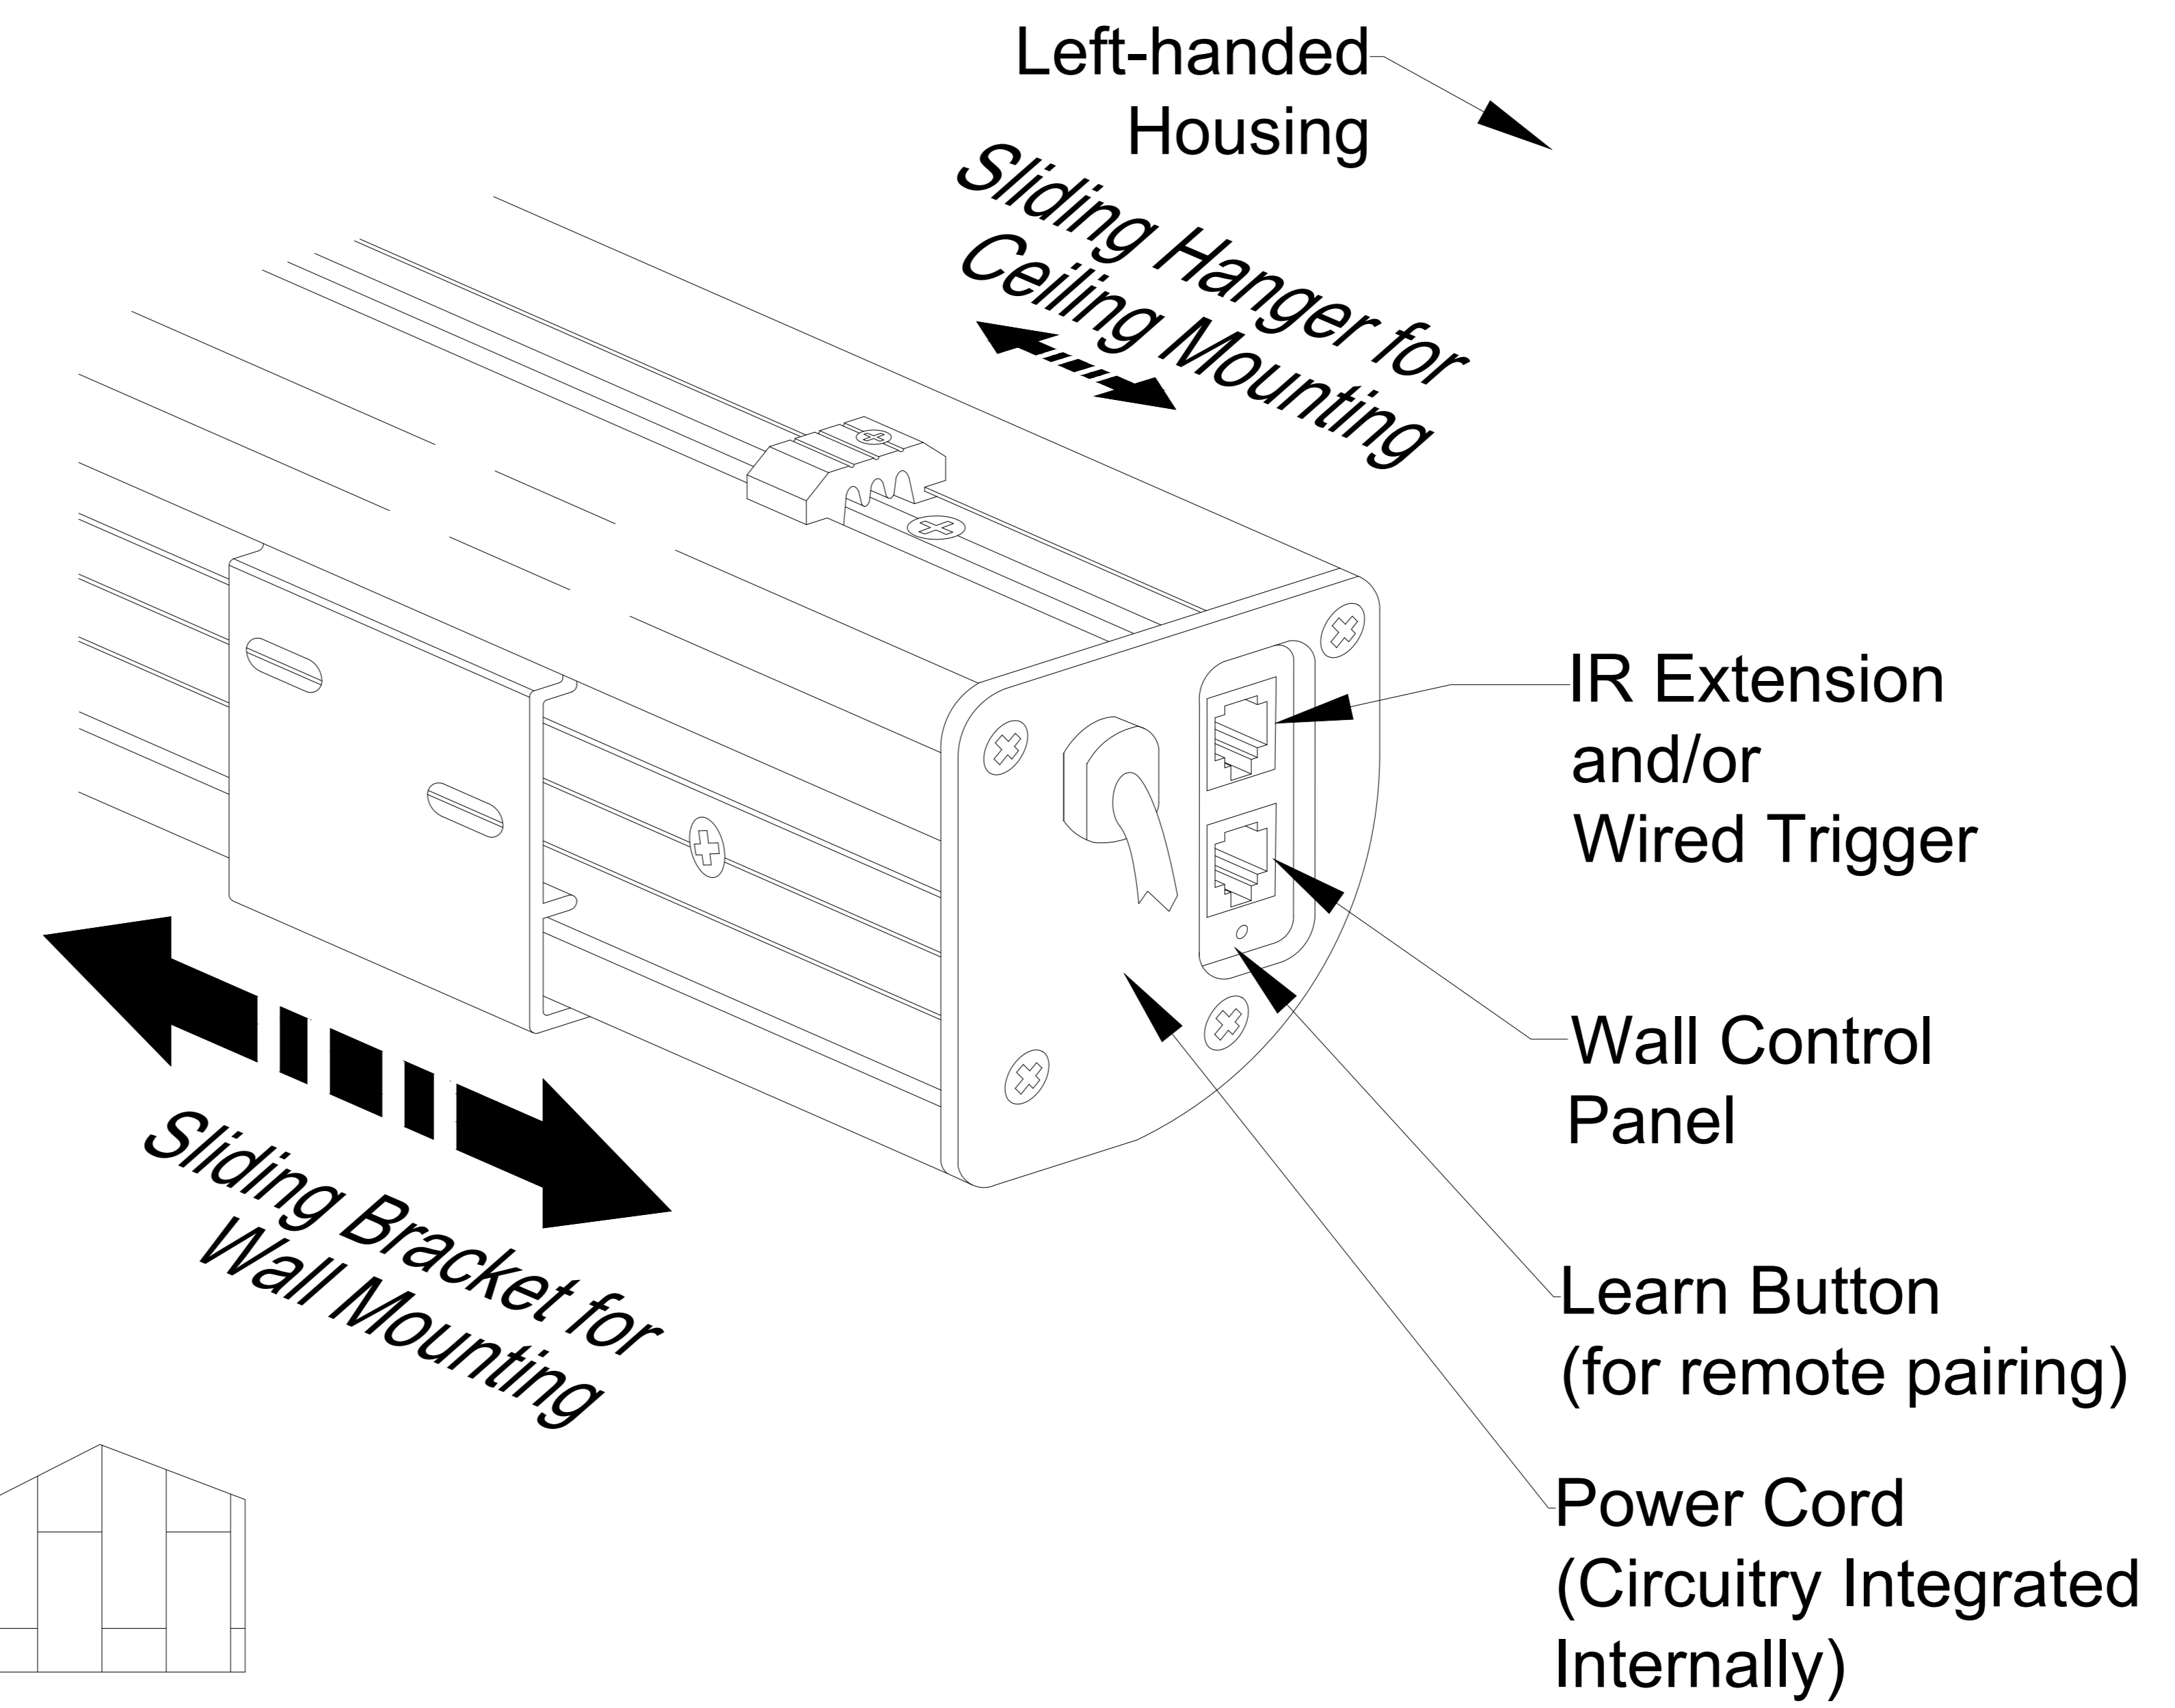

Titan Motorized Tab-Tensioned
Screen 109" 16:10

Product Model: EV-T2-109-1.2-16:10

Scale 1:1

Page 1 of 2

Left Housing View

Housing Depth

3 1/4"

Housing Height

3 1/8"

Left Side Detail

Left-handed Housing

Sliding Hanger for Ceiling Mounting

IR Extension and/or Wired Trigger

Wall Control Panel

Learn Button (for remote pairing)

Power Cord (Circuitry Integrated Internally)

Sliding Bracket for Wall Mounting

Mounting Diagrams

Wall Mounting

Ceiling Mounting

Titan Motorized Tab-Tensioned Screen 109" 16:10

Product Model: EV-T2-109-1.2-16:10

not to scale

Page 2 of 2