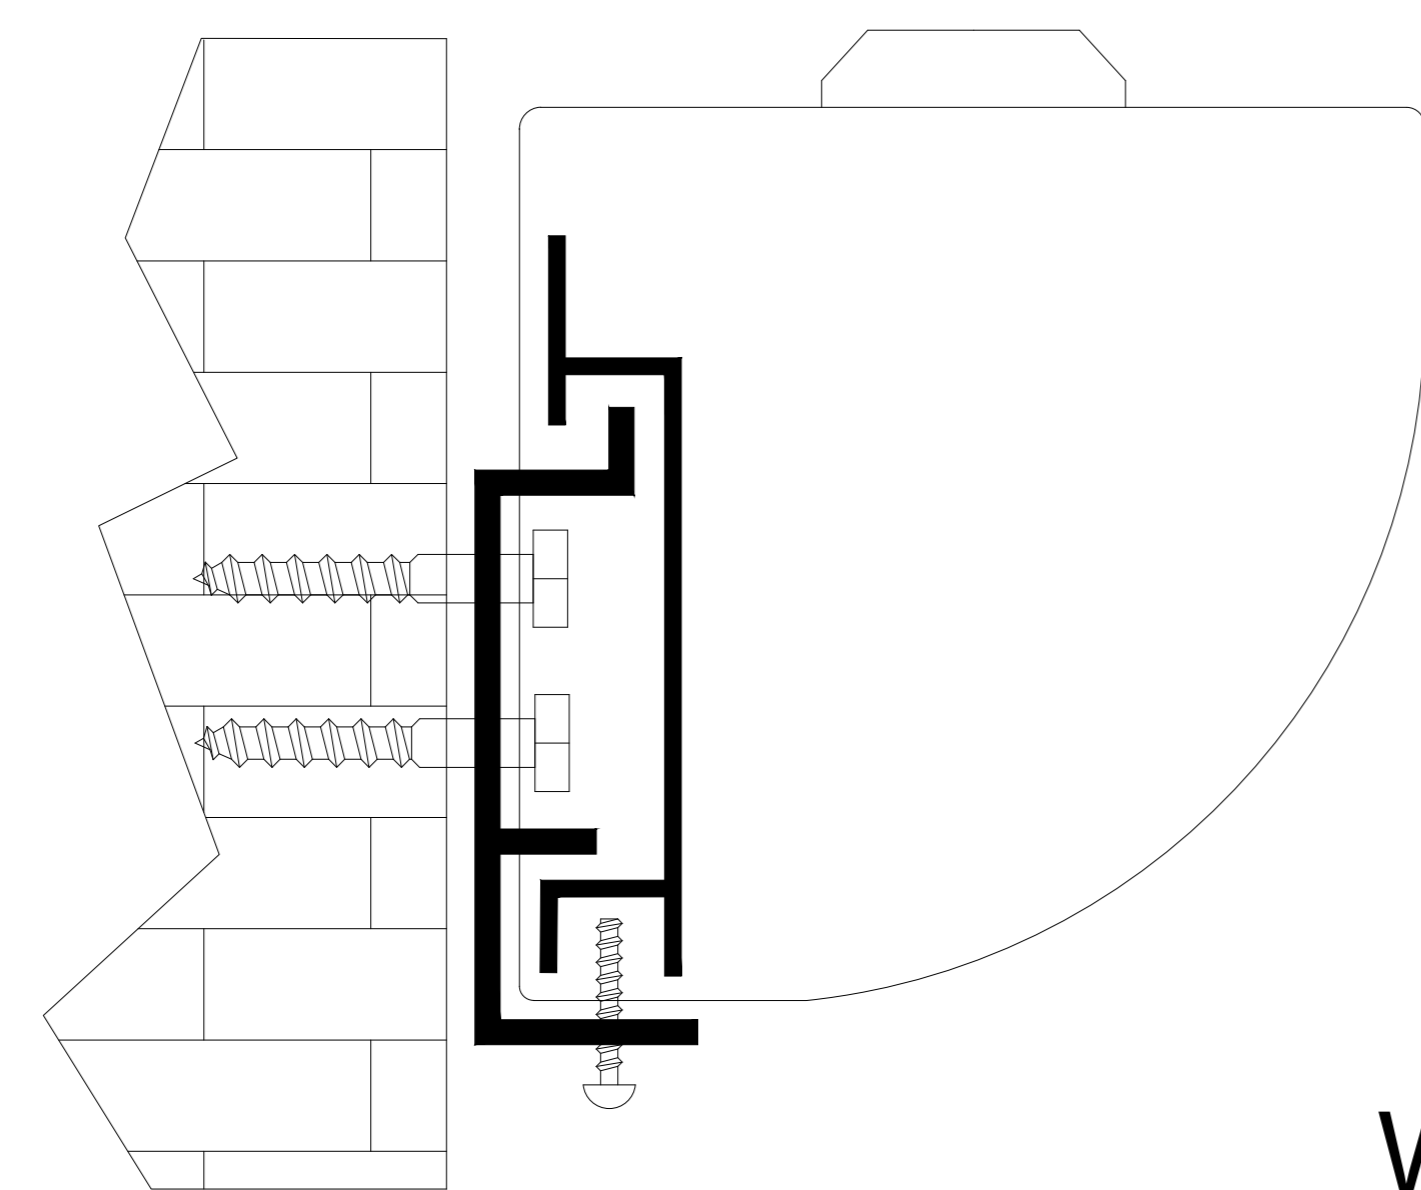

Titan Motorized Tab-Tensioned
Screen 109" 16:10

Product Model: EV-T2-109-1.2-16:10

Scale 1:1

Page 1 of 2

Left Housing View

Housing Depth

3 1/4"

Housing Height

3 1/8"

Left Side Detail

Left-handed Housing

Sliding Hanger for Ceiling Mounting

IR Extension and/or Wired Trigger

Wall Control Panel

Learn Button (for remote pairing)

Power Cord (Circuitry Integrated Internally)

Sliding Bracket for Wall Mounting

Mounting Diagrams

Wall Mounting

Ceiling Mounting

Titan Motorized Tab-Tensioned Screen 109" 16:10

Product Model: EV-T2-109-1.2-16:10

not to scale

Page 2 of 2