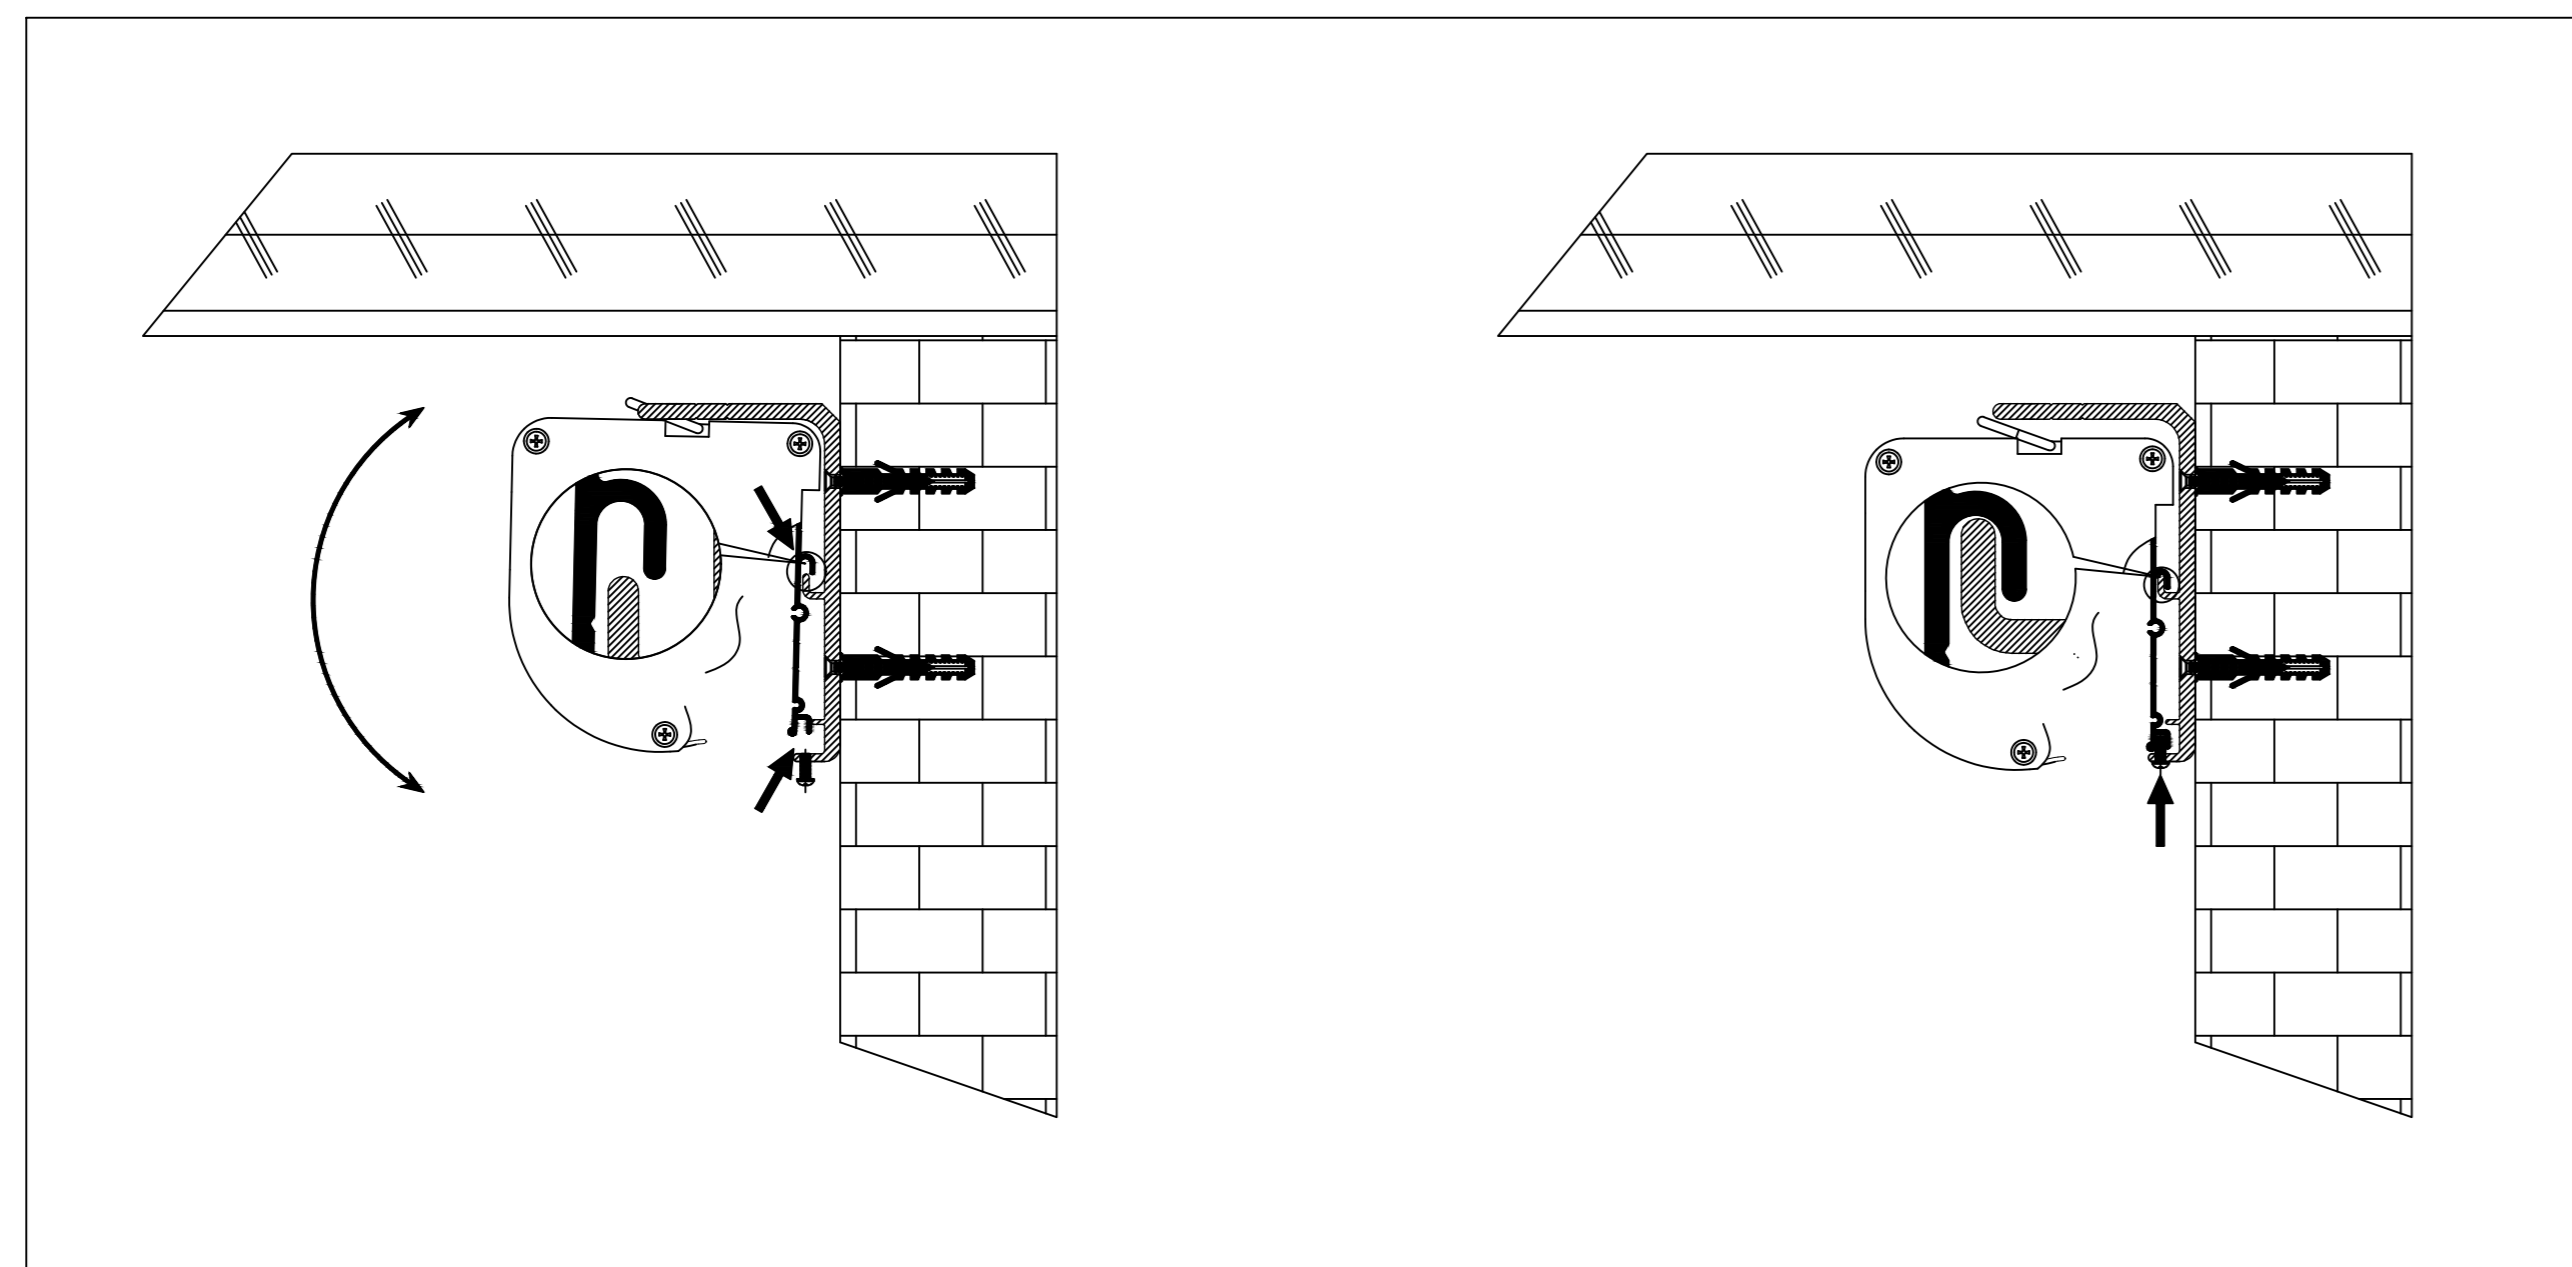

## Retracted View

Reference Studio 4K Tab-Tensioned Motorized Screen 100" 16:9

Product Model: EV-T3-100-1.0

not to scale

Page 1 of 3

**Left Side of Housing**

Power Cord

Wired Trigger Port  
 Wall Control Port  
 Learn Key

**Mounting Bracket**

Holes for ceiling mount

Lip that latches onto housing

Holes for wall mount

Reference Studio 4K Tab-Tensioned Motorized Screen 100" 16:9

Product Model: EV-T3-100-1.0

not to scale

Page 2 of 3

## Mounting Diagrams

### Wall Mount