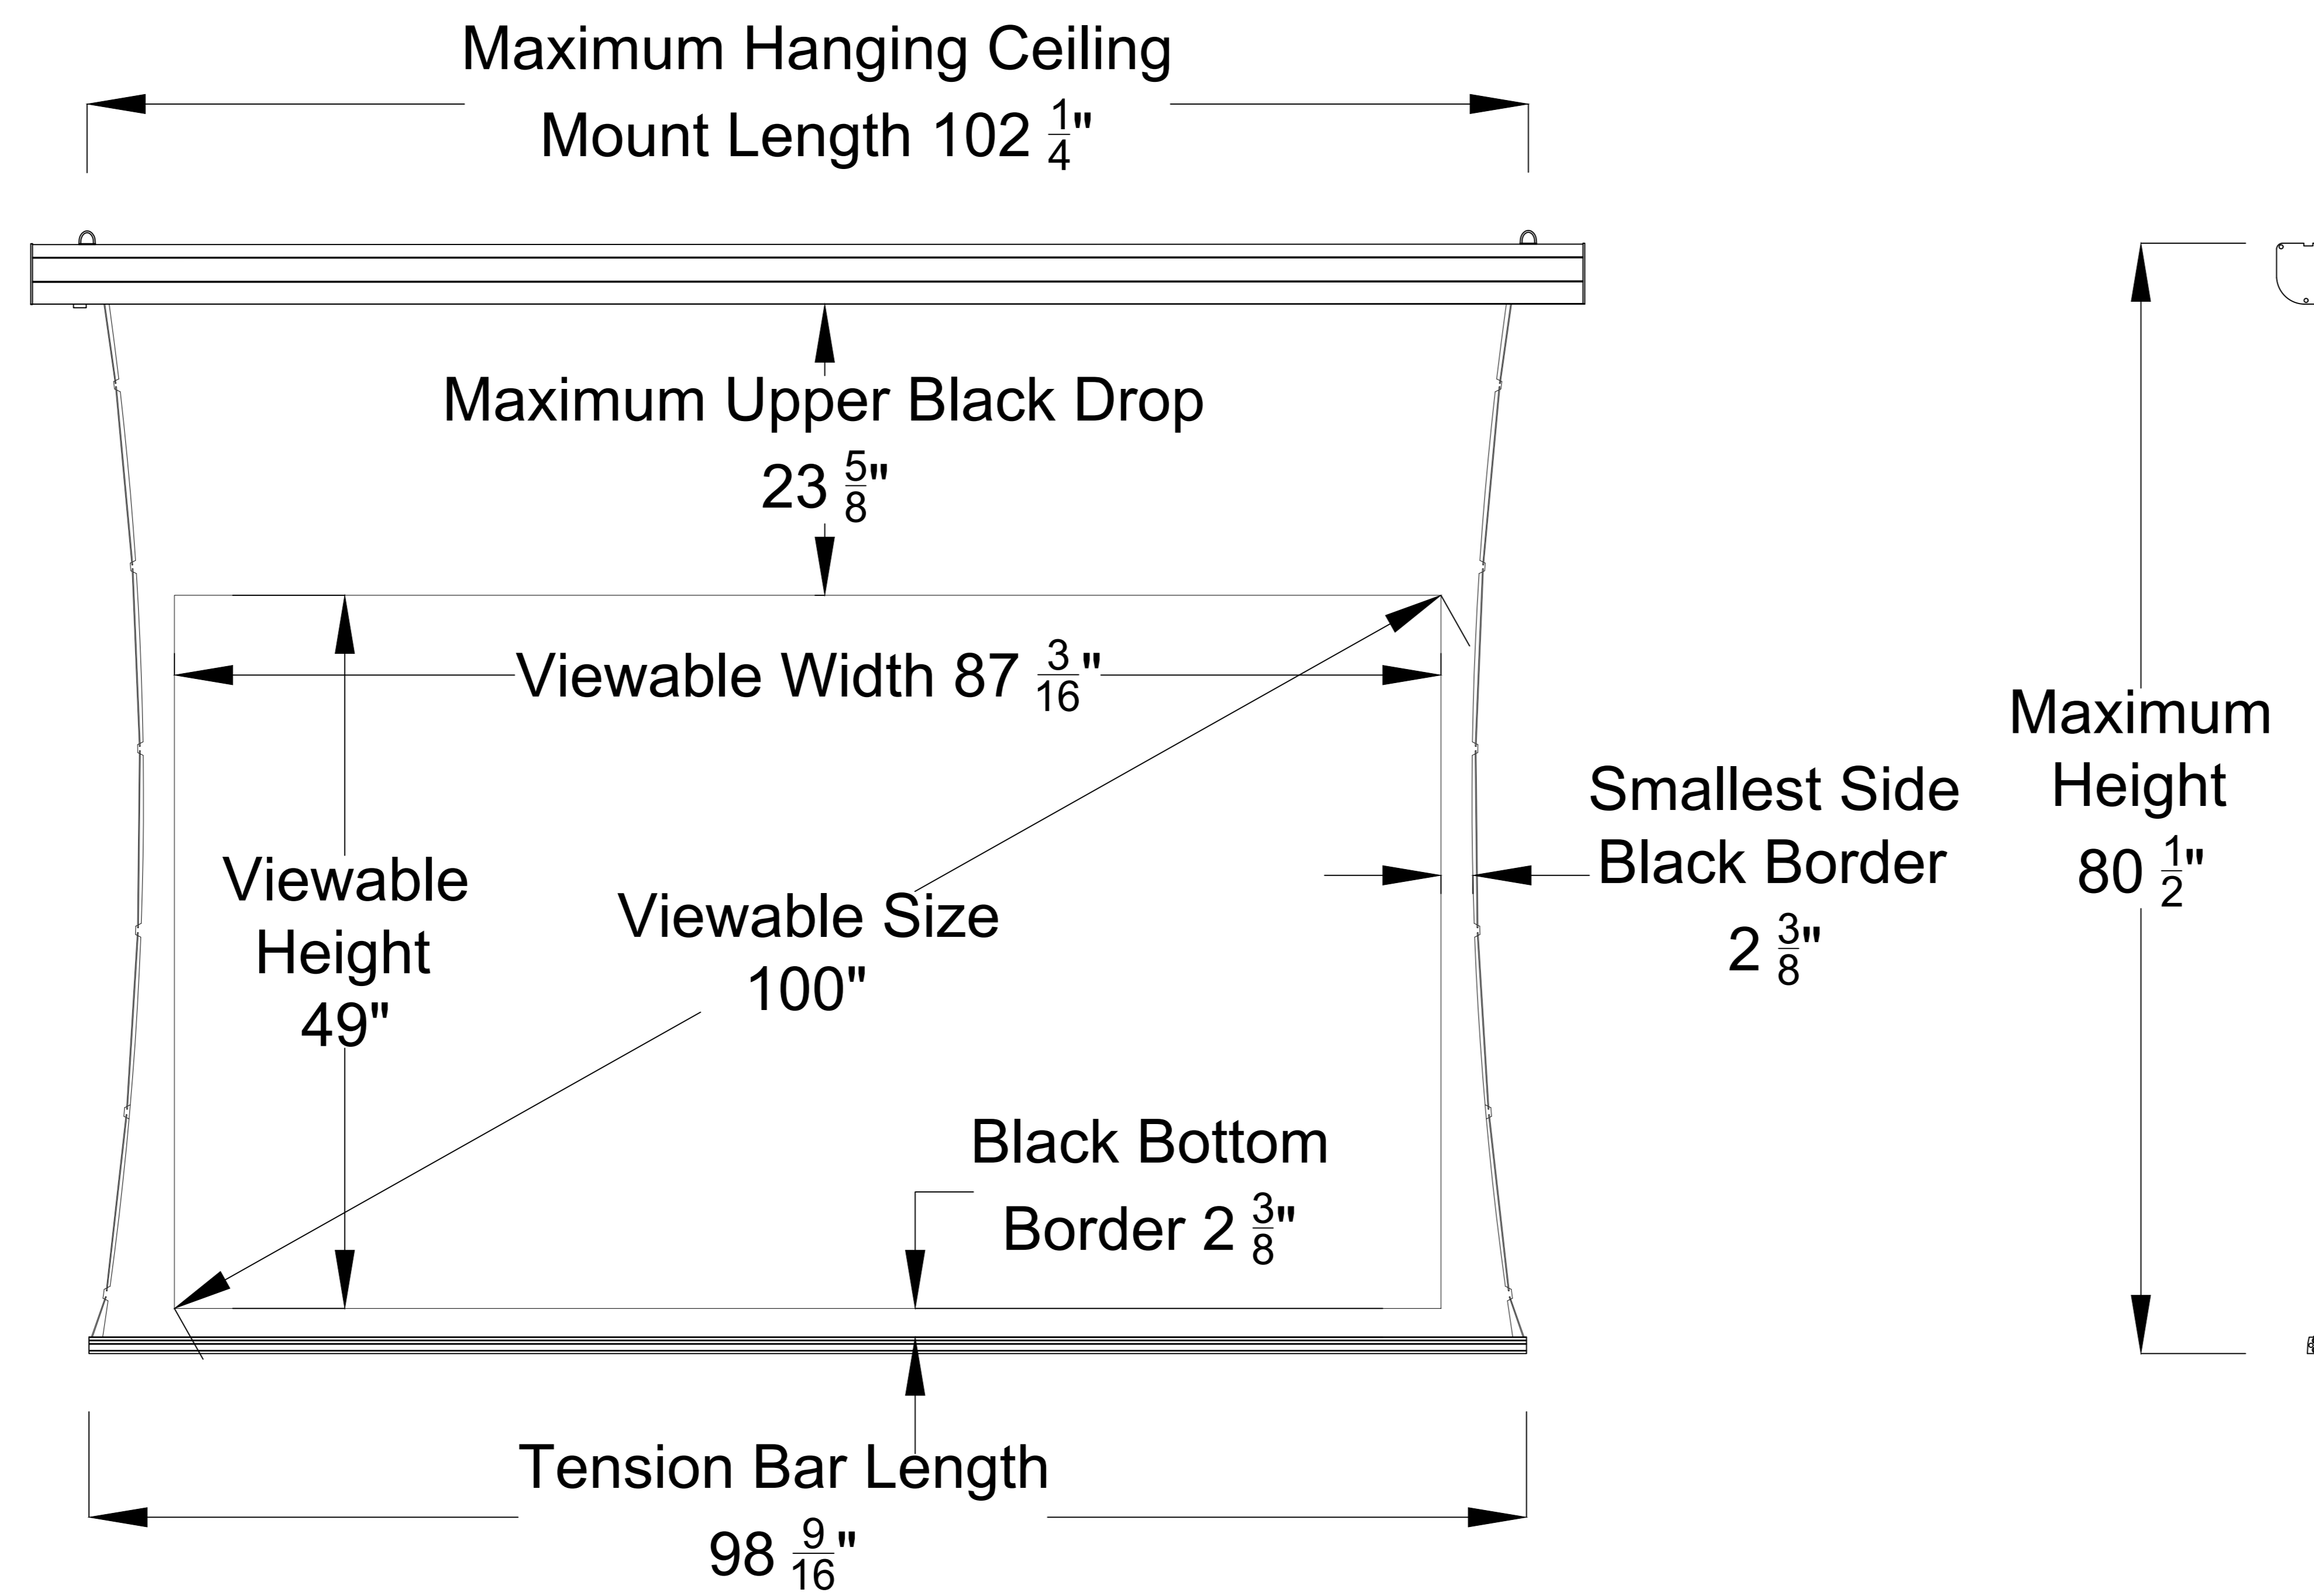

## Extended View

## Retracted View

Reference Studio 4K Tab-Tensioned Motorized Screen 100" 16:9

Product Model: EV-T3-100-1.0

not to scale

Page 1 of 3

**Left Side of Housing**

Power Cord

Wired Trigger Port  
 Wall Control Port  
 Learn Key

### Wall Mount

### Ceiling Mount