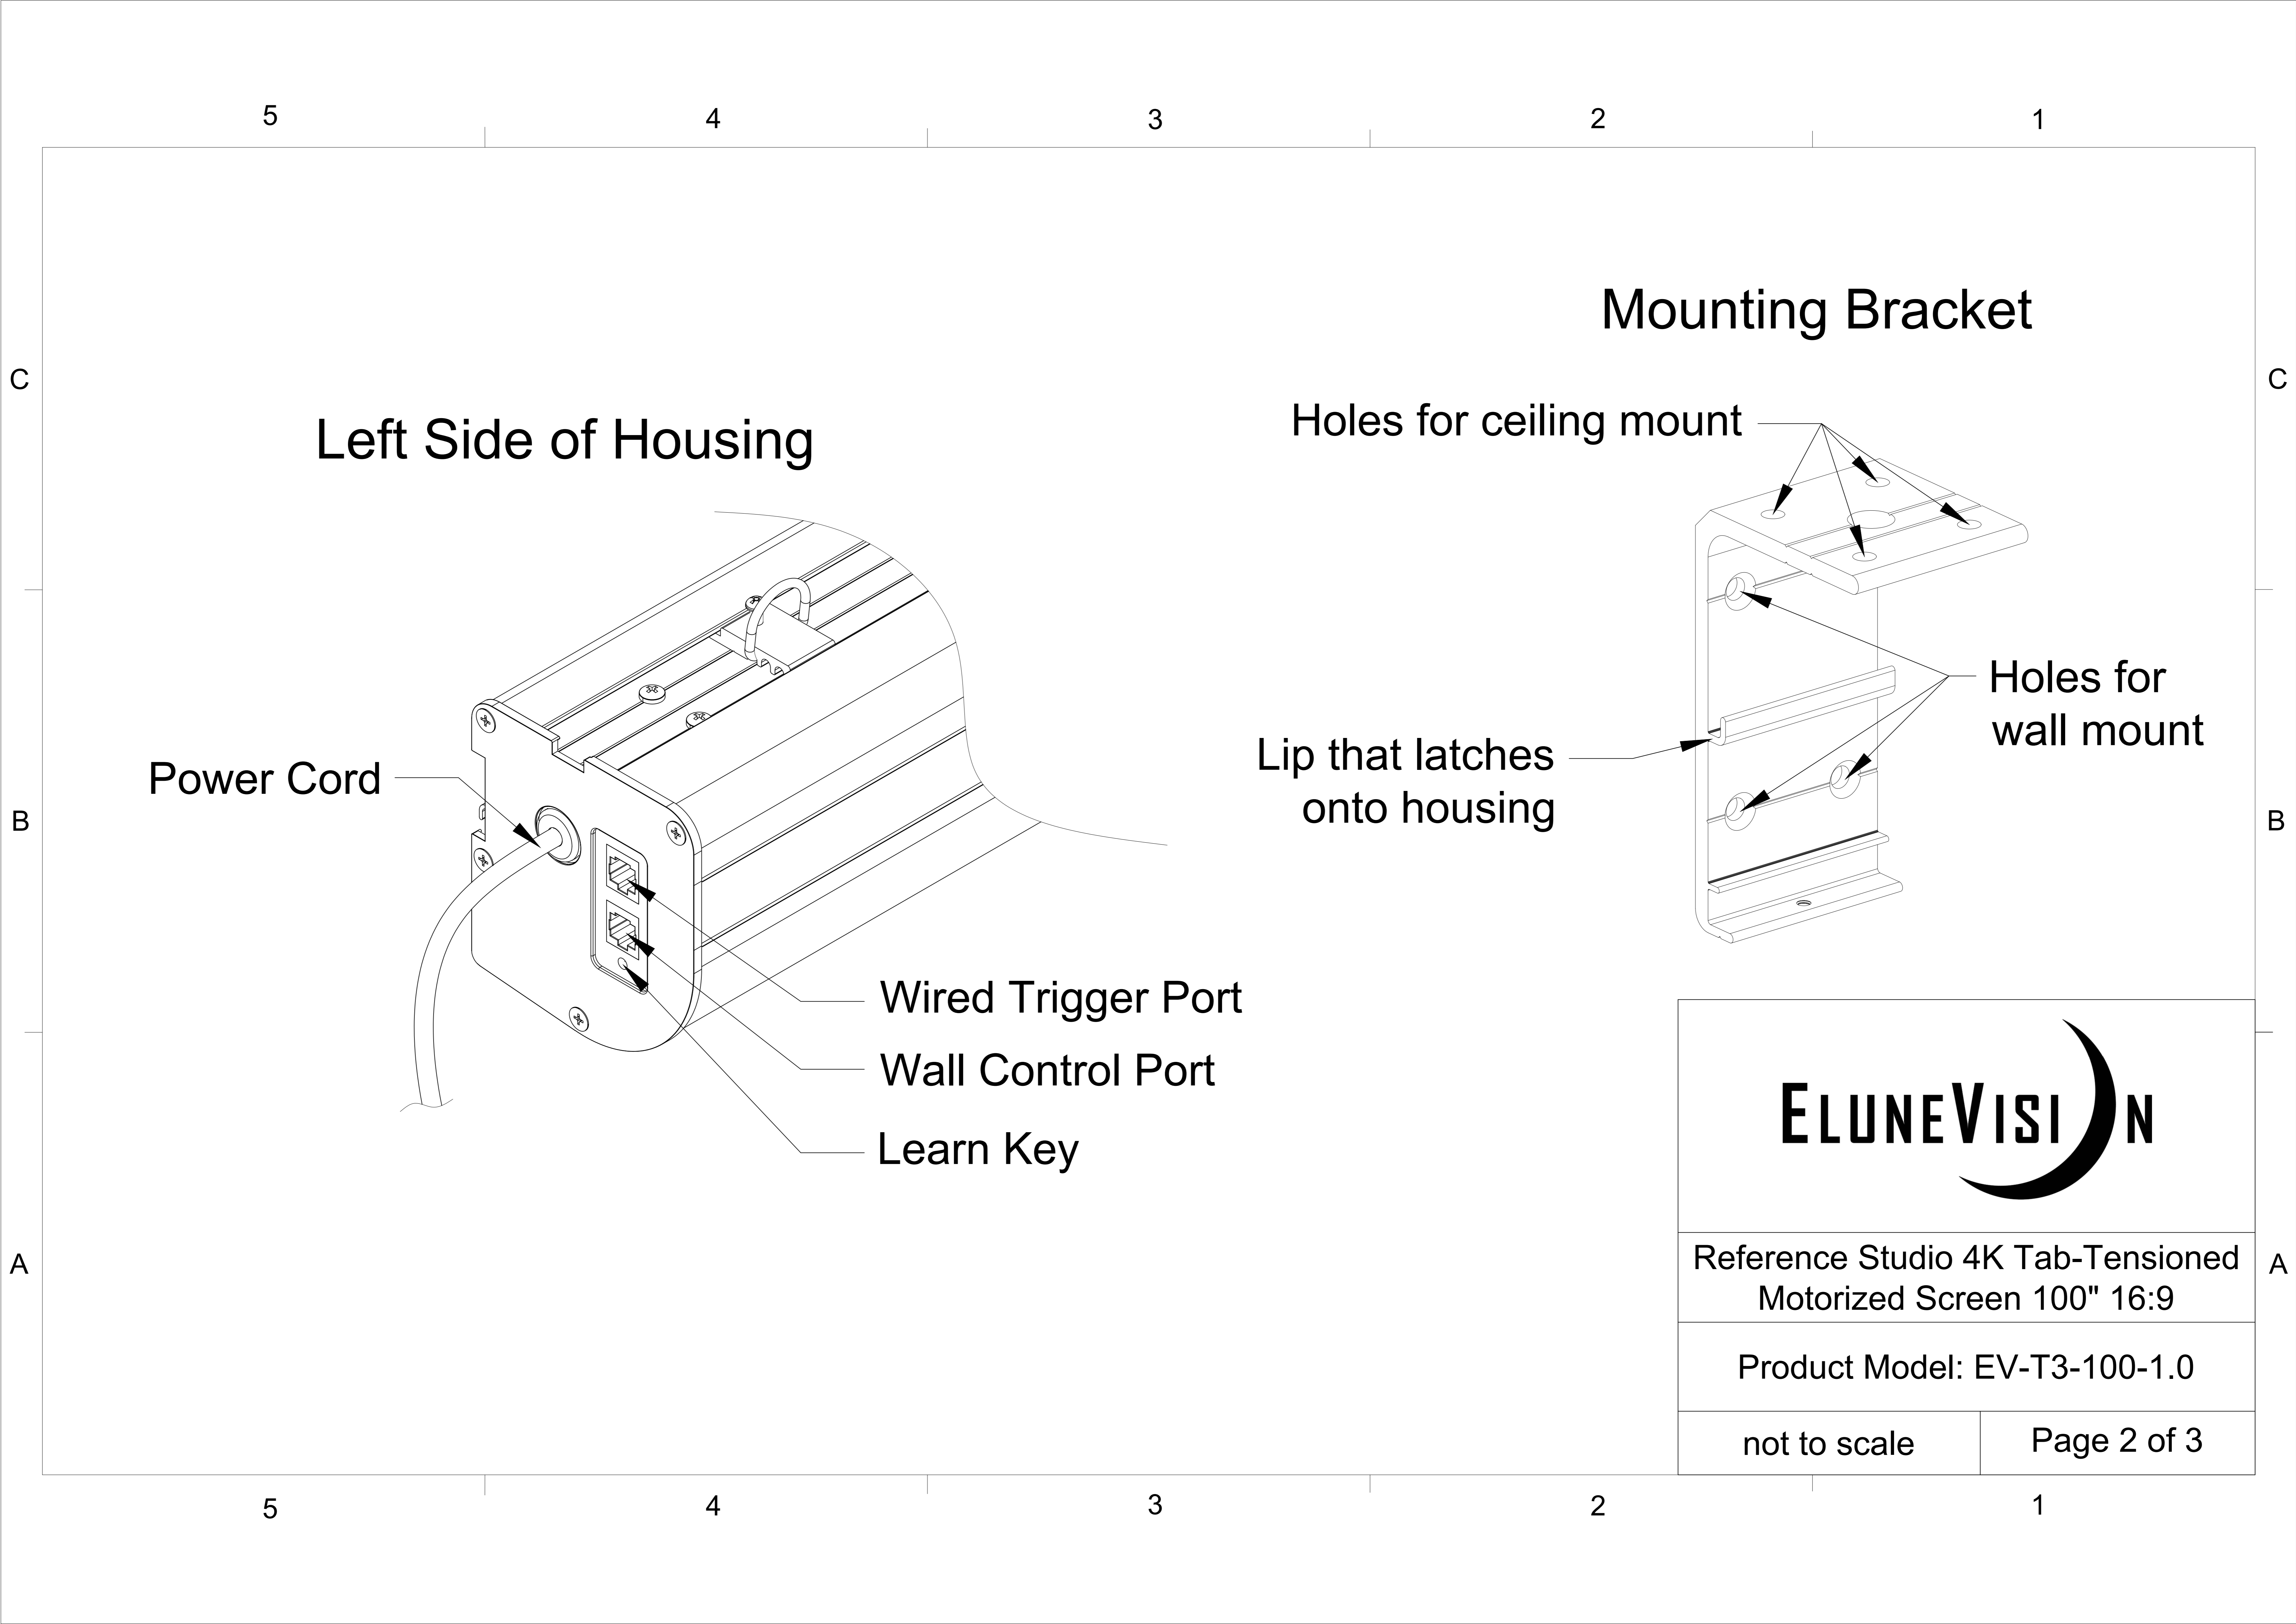

## Retracted View

Reference Studio 4K Tab-Tensioned Motorized Screen 100" 16:9

Product Model: EV-T3-100-1.0

not to scale

Page 1 of 3

**Left Side of Housing**

Power Cord

Wired Trigger Port  
 Wall Control Port  
 Learn Key

**Mounting Bracket**

Holes for ceiling mount

Lip that latches onto housing

Holes for wall mount

Reference Studio 4K Tab-Tensioned Motorized Screen 100" 16:9

Product Model: EV-T3-100-1.0

not to scale

Page 2 of 3

## Mounting Diagrams

### Wall Mount