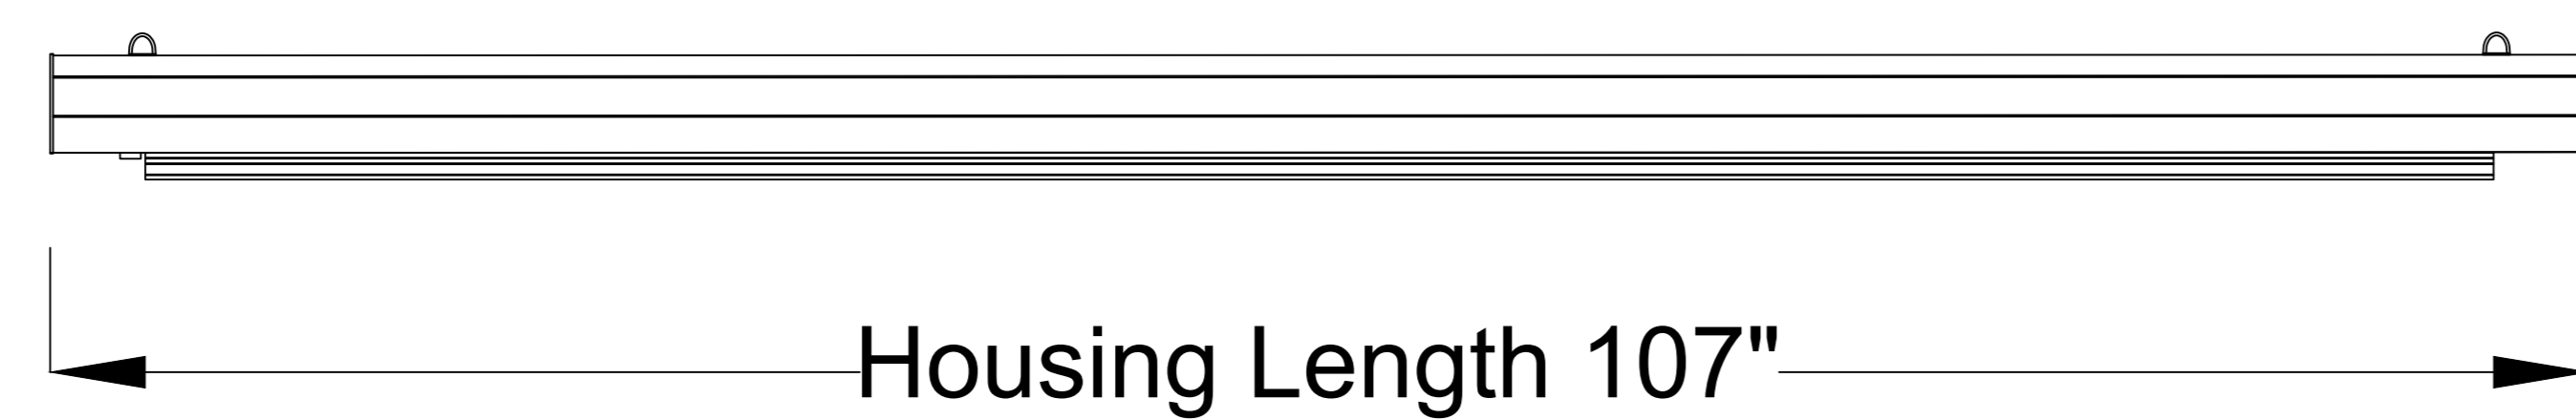

## Extended View

## Retracted View

Reference Studio 4K Tab-Tensioned Motorized Screen 100" 16:9

Product Model: EV-T3-100-1.0

not to scale

Page 1 of 3

**Left Side of Housing**

Power Cord

Wired Trigger Port  
 Wall Control Port  
 Learn Key

**Mounting Bracket**

Holes for ceiling mount

Lip that latches onto housing

Holes for wall mount

Reference Studio 4K Tab-Tensioned Motorized Screen 100" 16:9

Product Model: EV-T3-100-1.0

not to scale

Page 2 of 3