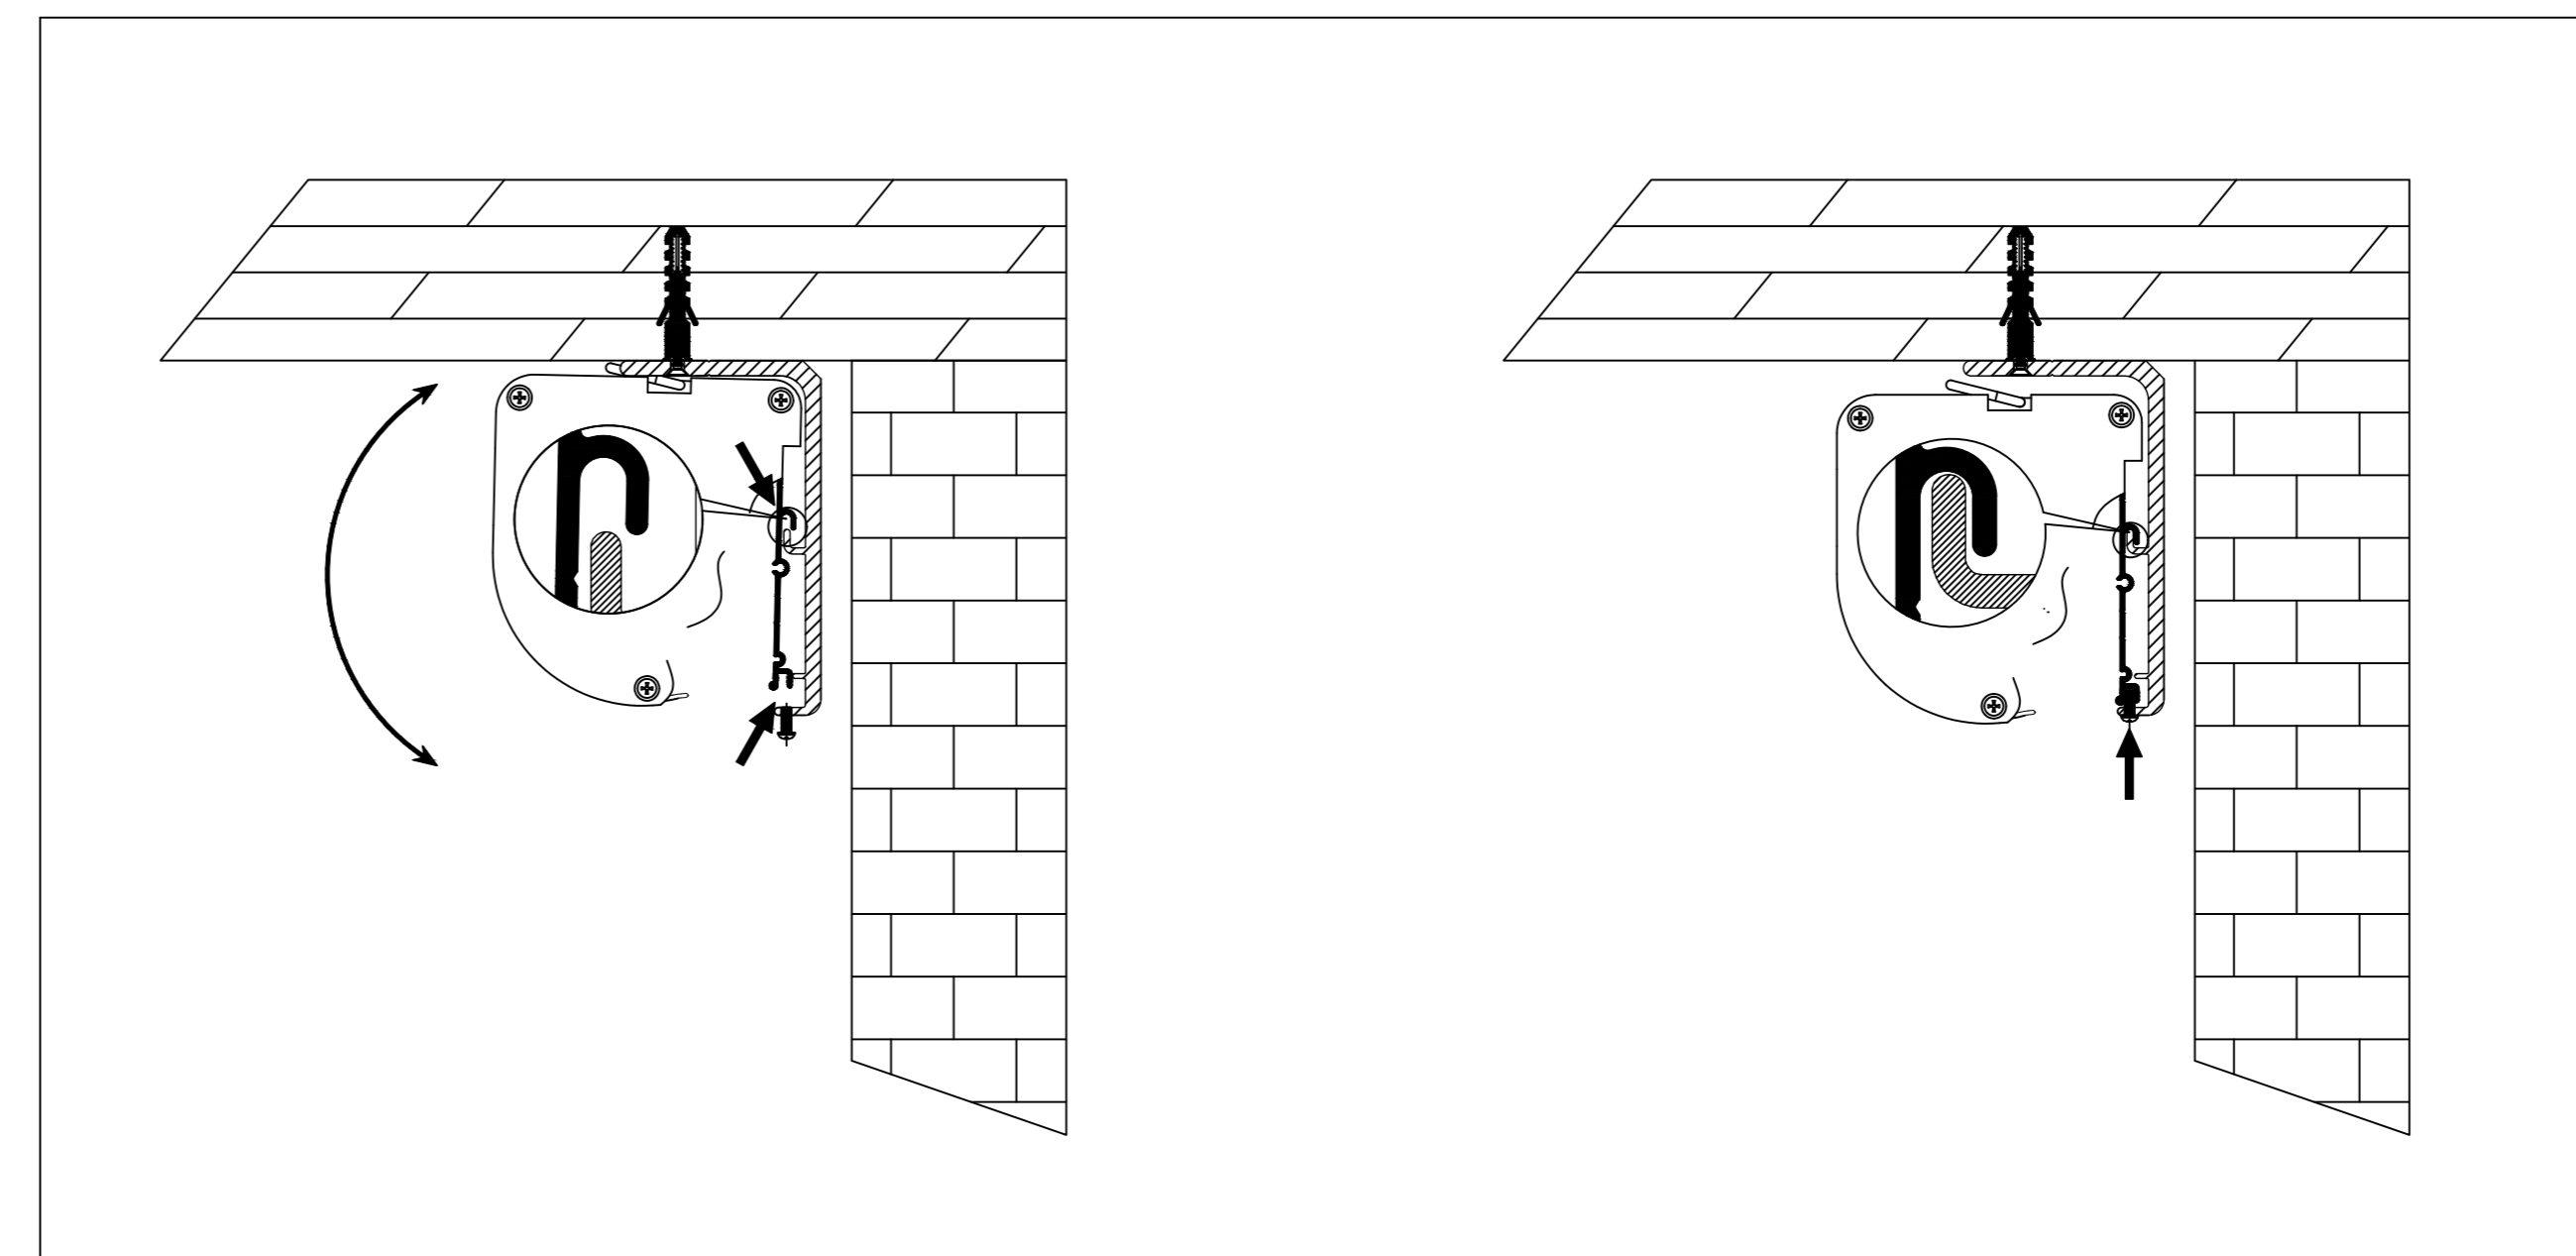

- Wired Trigger Port
- Wall Control Port
- Learn Key

Mounting Bracket

Holes for ceiling mount

Lip that latches onto housing

Holes for wall mount

Aurora ALR 4K Tab-Tensioned Motorized Screen 100" 16:9

Product Model: EV-T3-100-1.3

not to scale

Page 2 of 3

Mounting Diagrams

Wall Mount

Ceiling Mount

Hanging Ceiling Mount

Aurora ALR 4K Tab-Tensioned
Motorized Screen 100" 16:9

Product Model: EV-T3-100-1.3