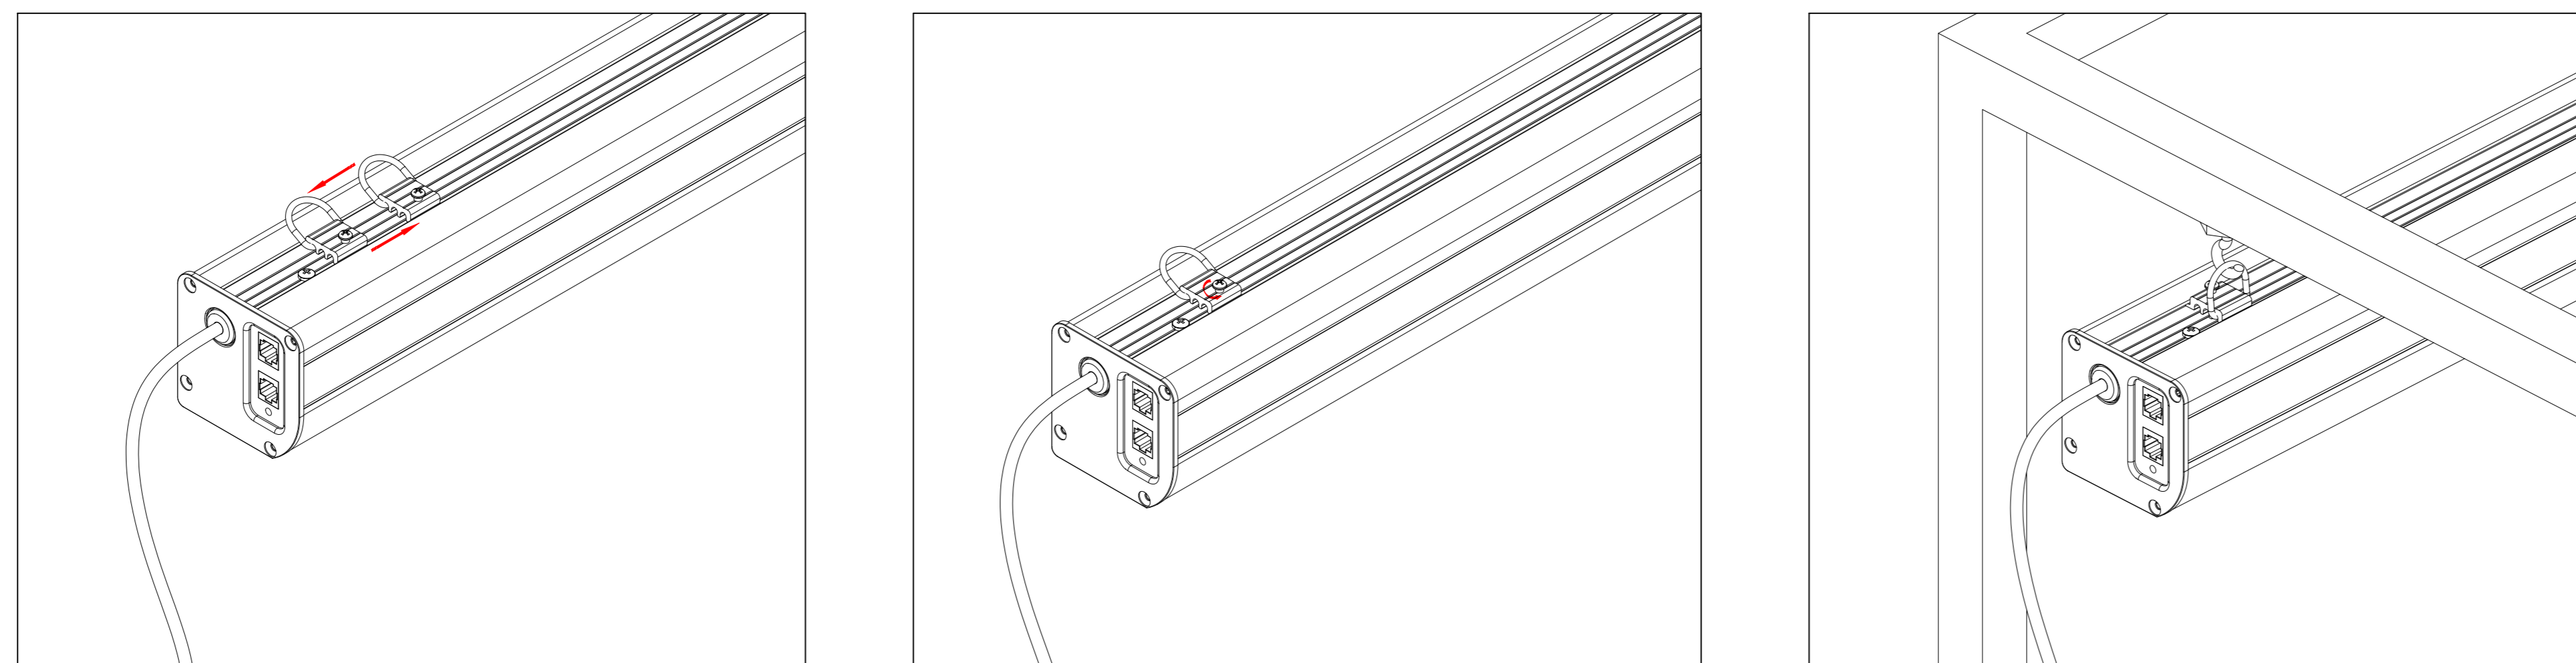

- Wired Trigger Port
- Wall Control Port
- Learn Key

Mounting Bracket

Holes for ceiling mount

Lip that latches onto housing

Holes for wall mount

Aurora ALR 4K Tab-Tensioned Motorized Screen 100" 16:9

Product Model: EV-T3-100-1.3

not to scale

Page 2 of 3

Mounting Diagrams

Wall Mount

Ceiling Mount

Hanging Ceiling Mount

Aurora ALR 4K Tab-Tensioned
Motorized Screen 100" 16:9

Product Model: EV-T3-100-1.3