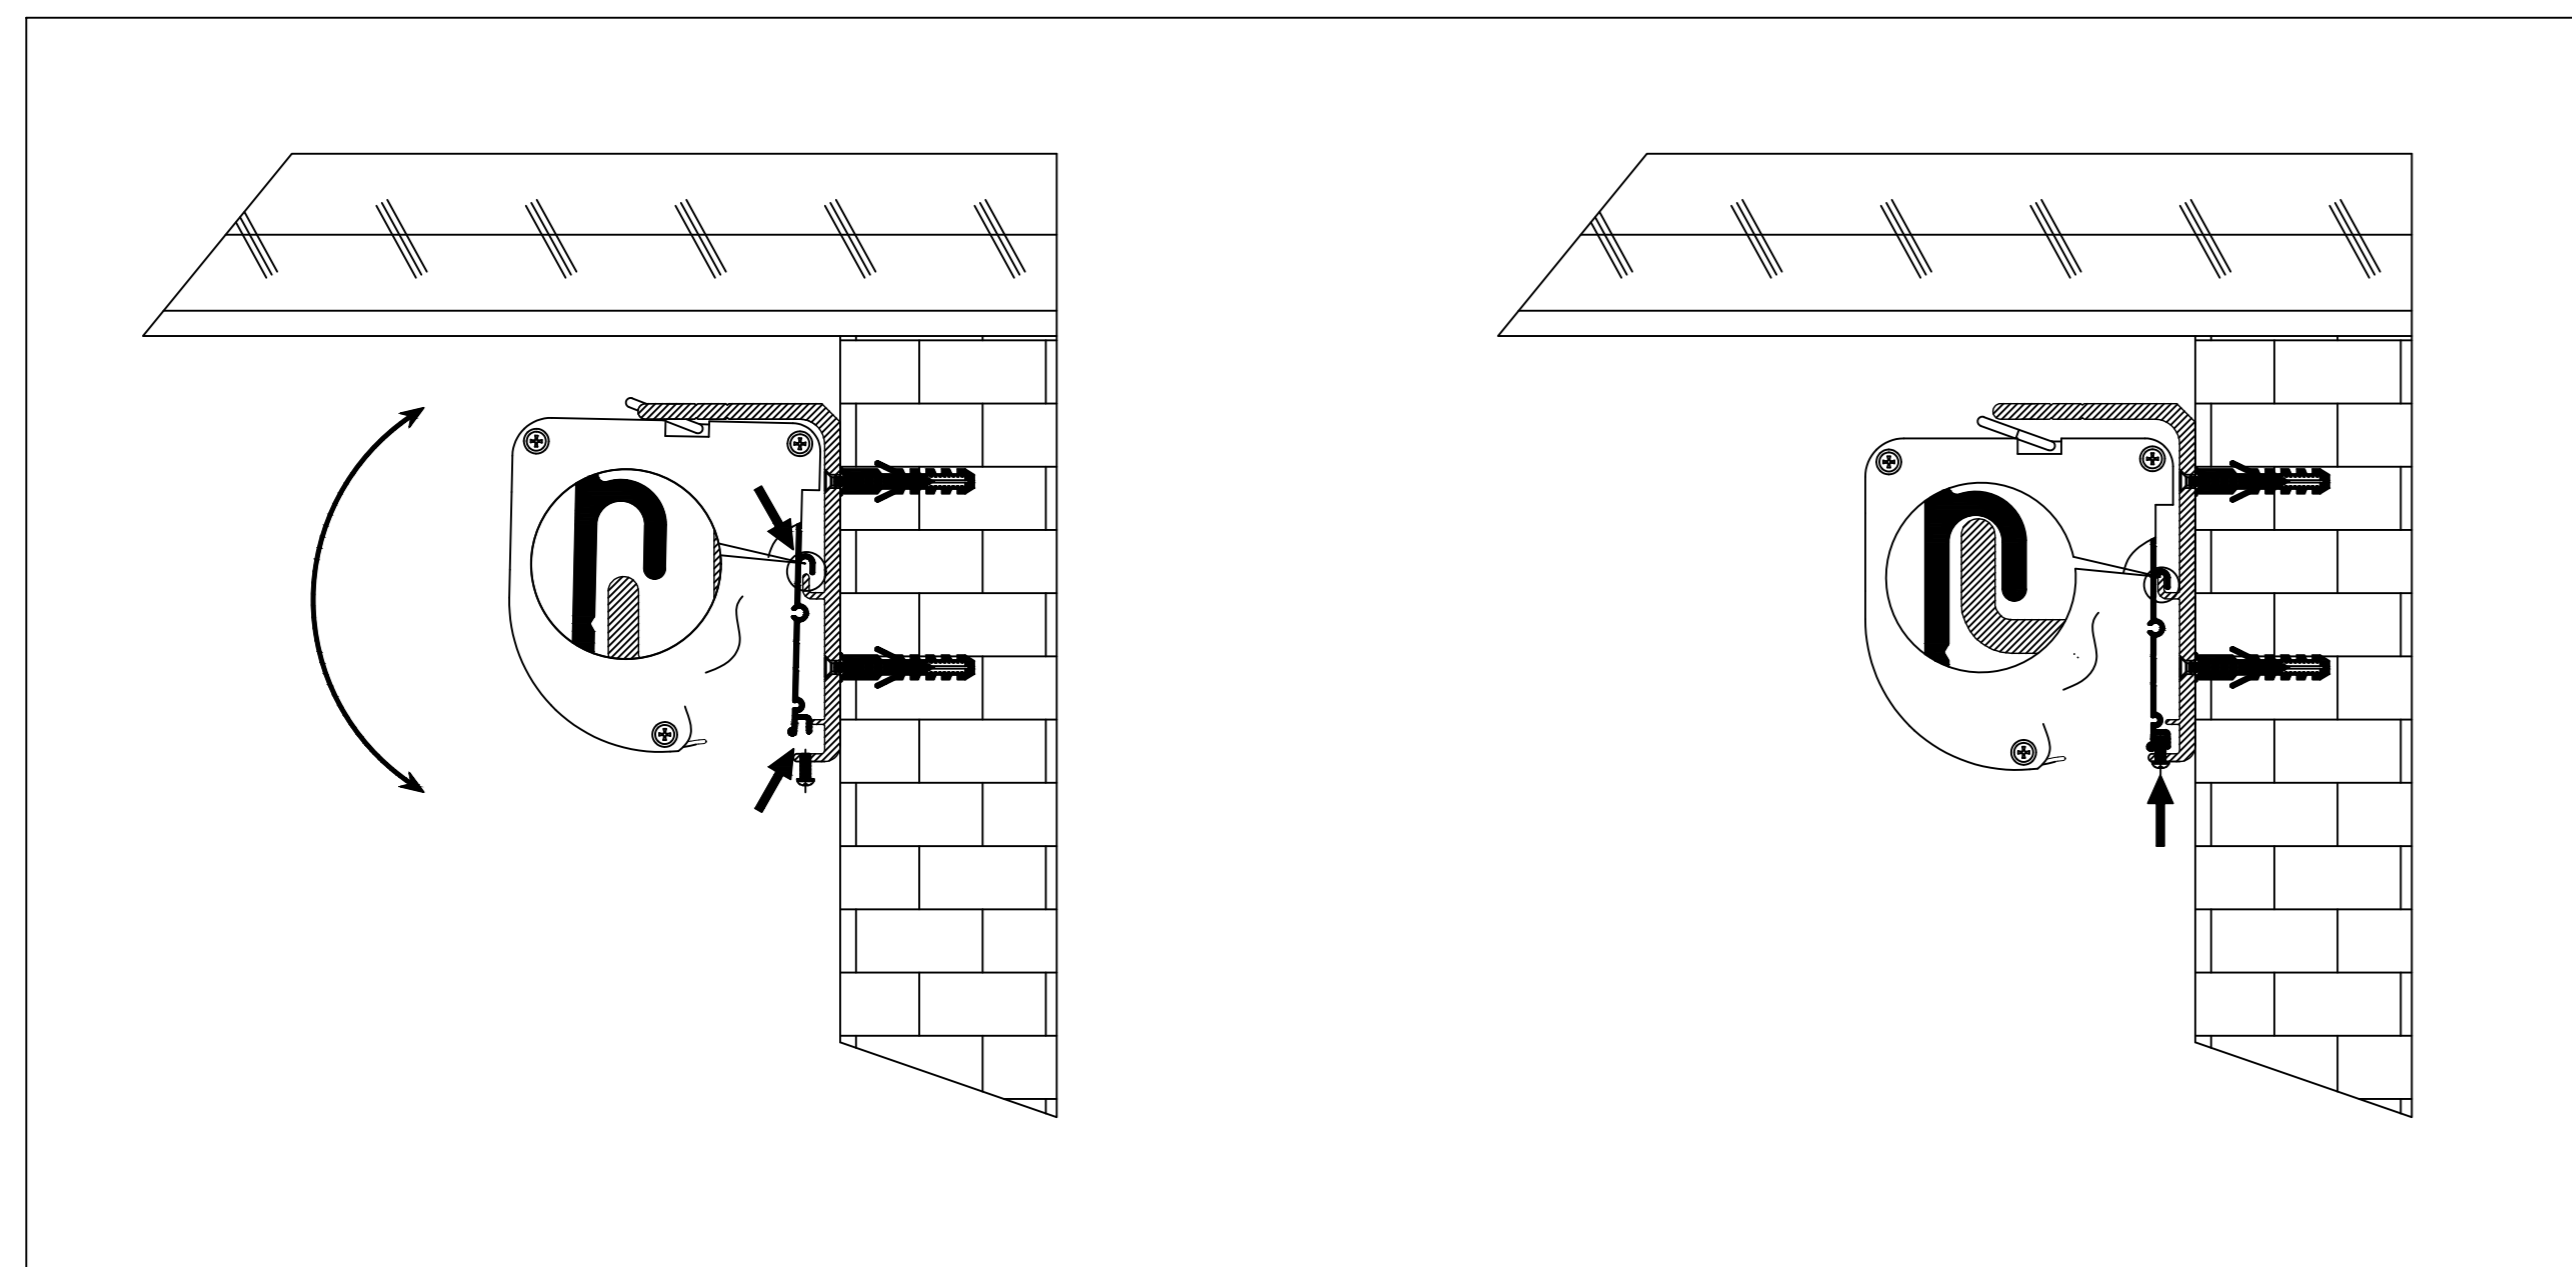

- Wired Trigger Port
- Wall Control Port
- Learn Key

Mounting Bracket

Holes for ceiling mount

Lip that latches onto housing

Holes for wall mount

Aurora ALR 4K Tab-Tensioned Motorized Screen 100" 16:9

Product Model: EV-T3-100-1.3

not to scale

Page 2 of 3

Mounting Diagrams

Wall Mount

Ceiling Mount

Hanging Ceiling Mount

Aurora ALR 4K Tab-Tensioned
Motorized Screen 100" 16:9

Product Model: EV-T3-100-1.3