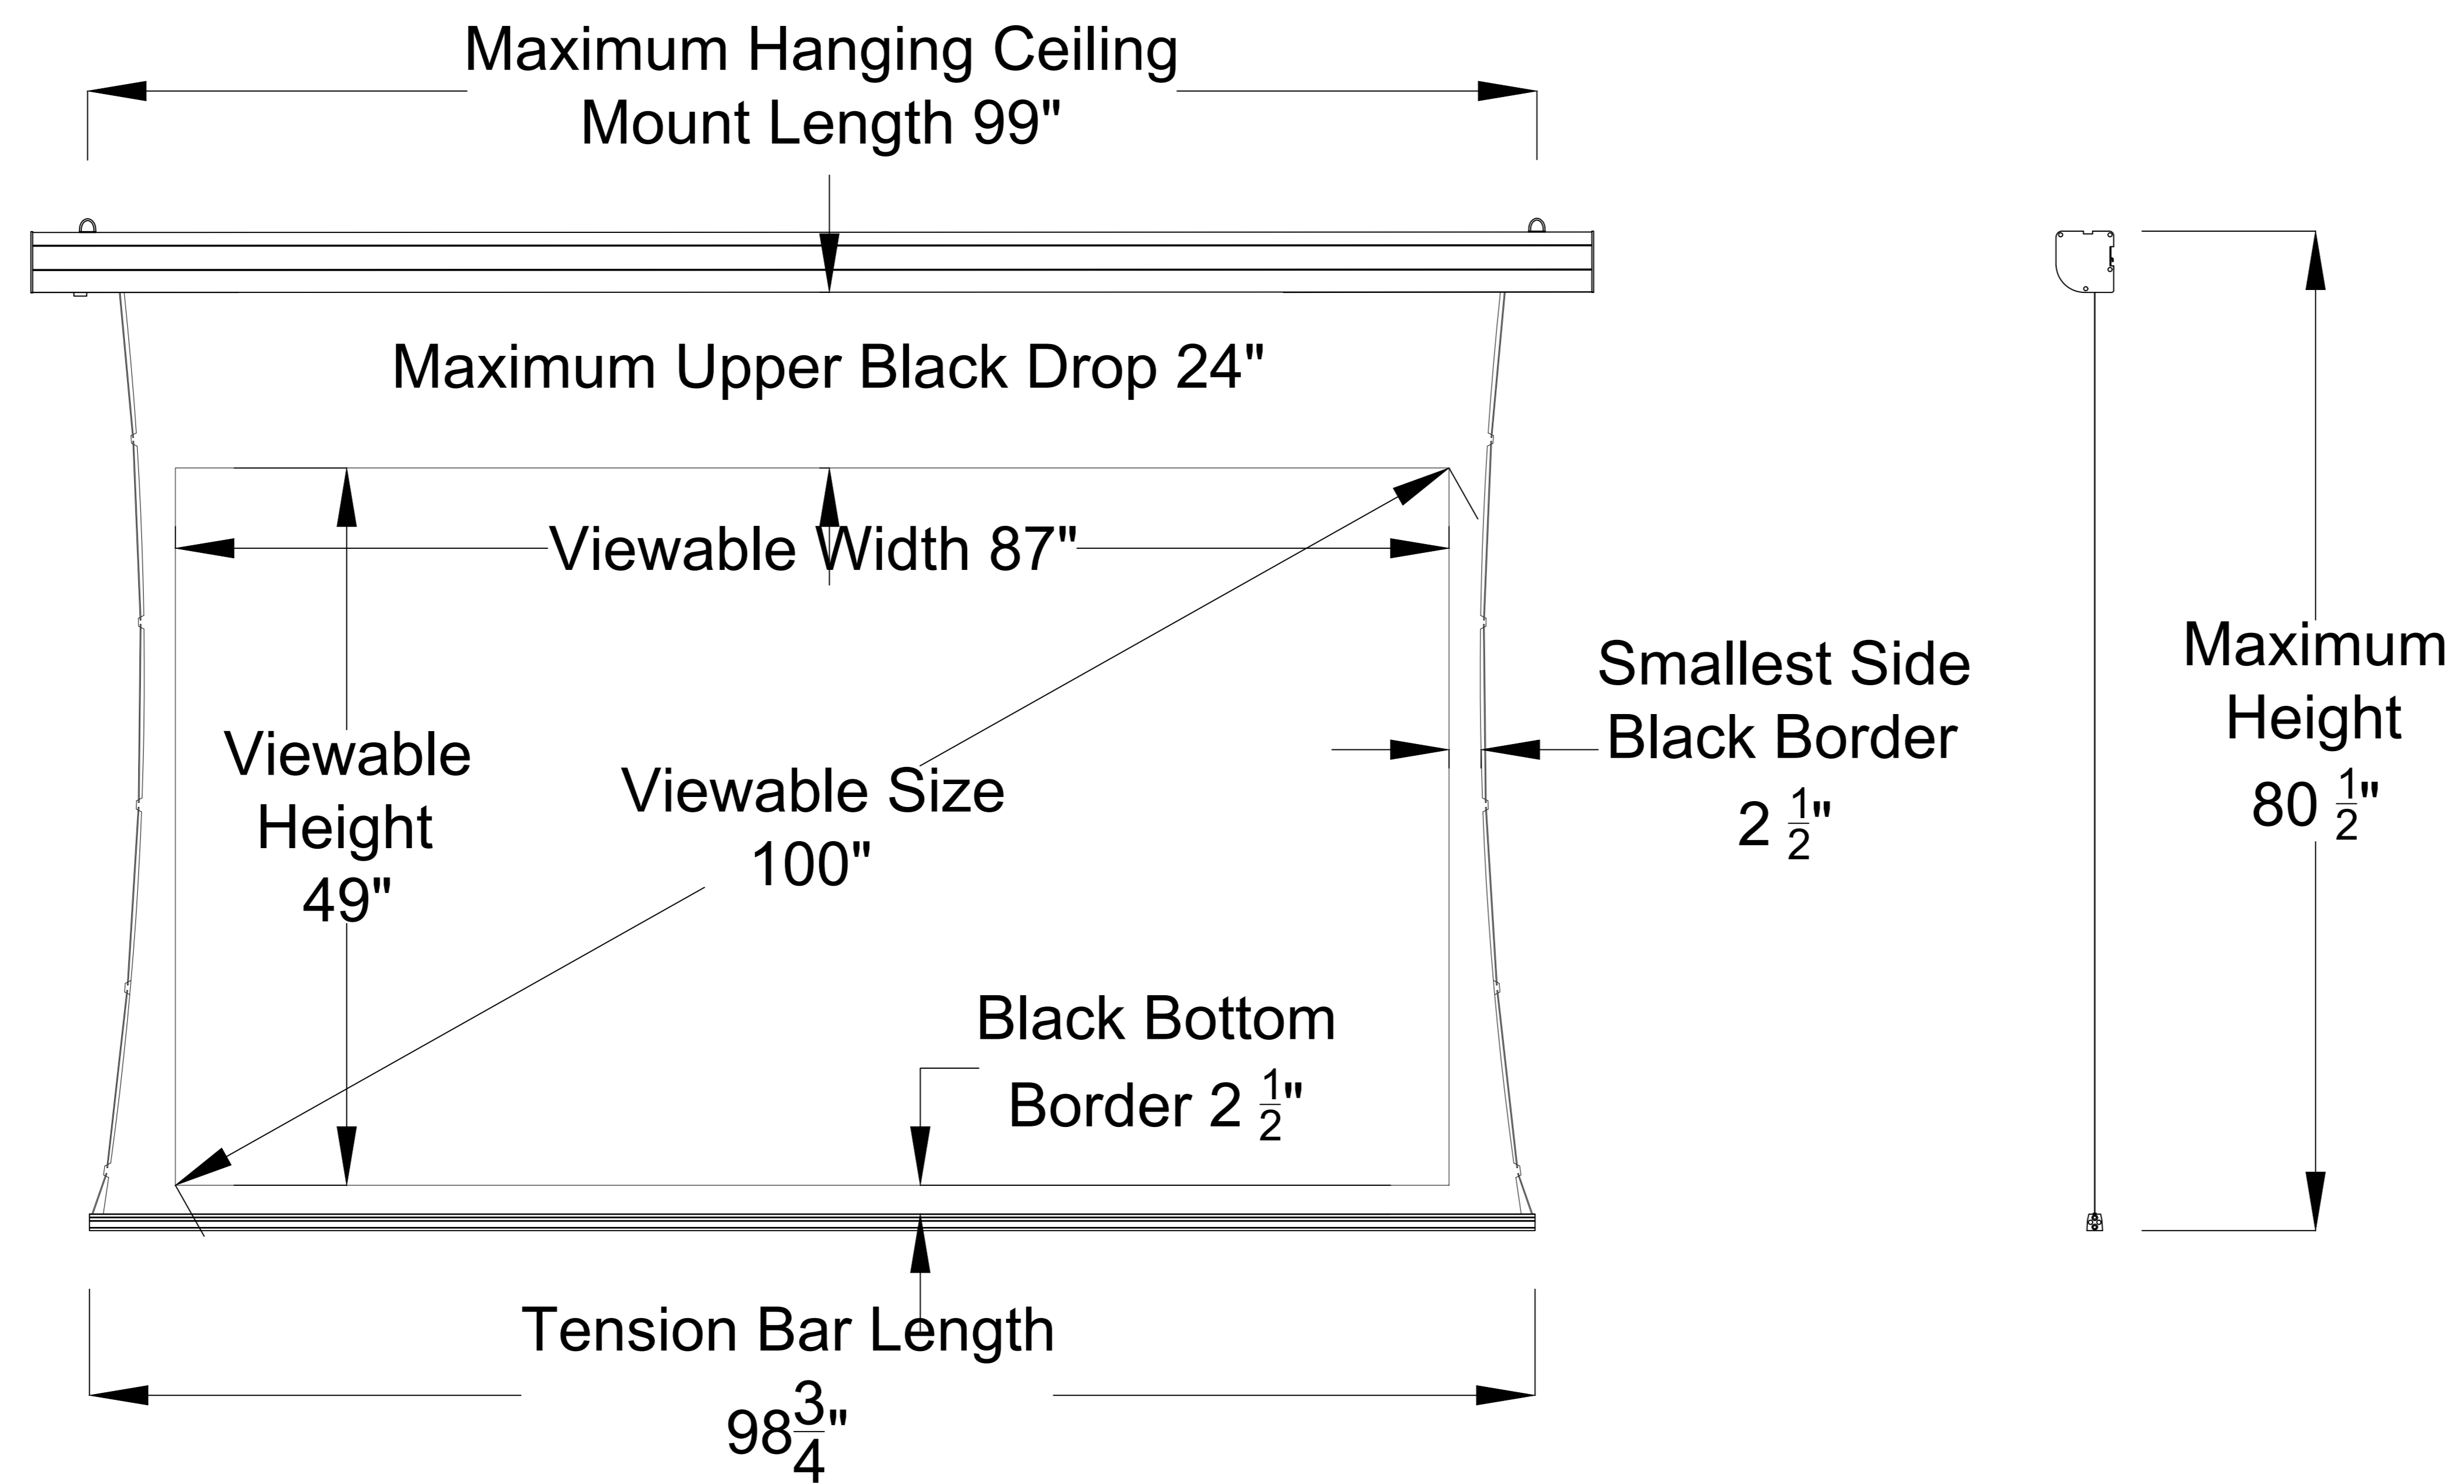

Extended View

Retracted View

Aurora ALR 4K Tab-Tensioned
Motorized Screen 100" 16:9

Product Model: EV-T3-100-1.3

not to scale

Page 1 of 3

Left Side of Housing

Power Cord

- Wired Trigger Port
- Wall Control Port
- Learn Key

Mounting Bracket

Holes for ceiling mount

Lip that latches onto housing

Holes for wall mount

Aurora ALR 4K Tab-Tensioned Motorized Screen 100" 16:9

Product Model: EV-T3-100-1.3

not to scale

Page 2 of 3

Mounting Diagrams

Wall Mount

Ceiling Mount

Hanging Ceiling Mount

Aurora ALR 4K Tab-Tensioned
Motorized Screen 100" 16:9

Product Model: EV-T3-100-1.3

not to scale

Page 3 of 3