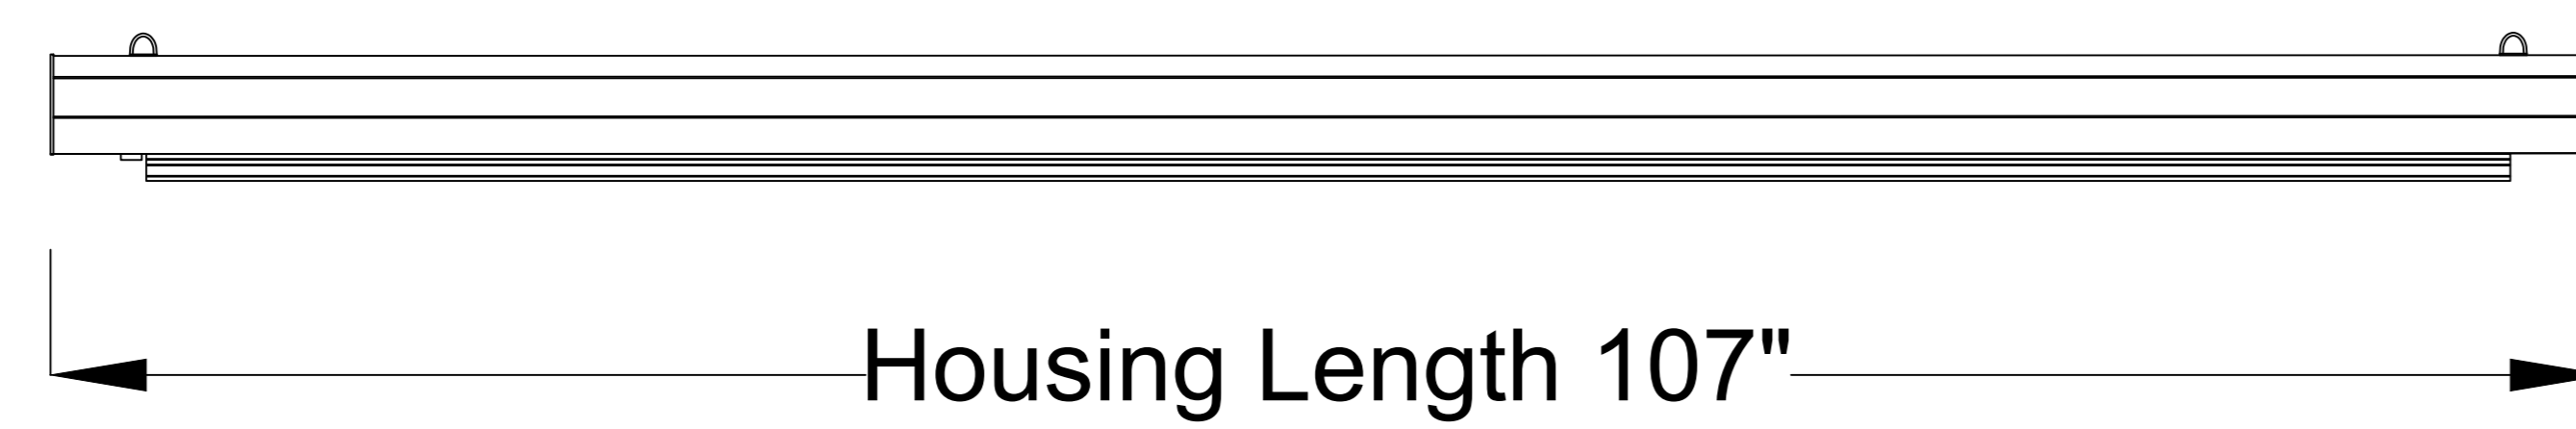

Extended View

Retracted View

Aurora ALR 4K Tab-Tensioned
Motorized Screen 100" 16:9

Product Model: EV-T3-100-1.3

not to scale

Page 1 of 3

Left Side of Housing

Power Cord

- Wired Trigger Port
- Wall Control Port
- Learn Key

Mounting Bracket

Holes for ceiling mount

Lip that latches onto housing

Holes for wall mount

Aurora ALR 4K Tab-Tensioned Motorized Screen 100" 16:9

Product Model: EV-T3-100-1.3

not to scale

Page 2 of 3

Mounting Diagrams

Wall Mount

Ceiling Mount

Hanging Ceiling Mount

Aurora ALR 4K Tab-Tensioned
Motorized Screen 100" 16:9

Product Model: EV-T3-100-1.3