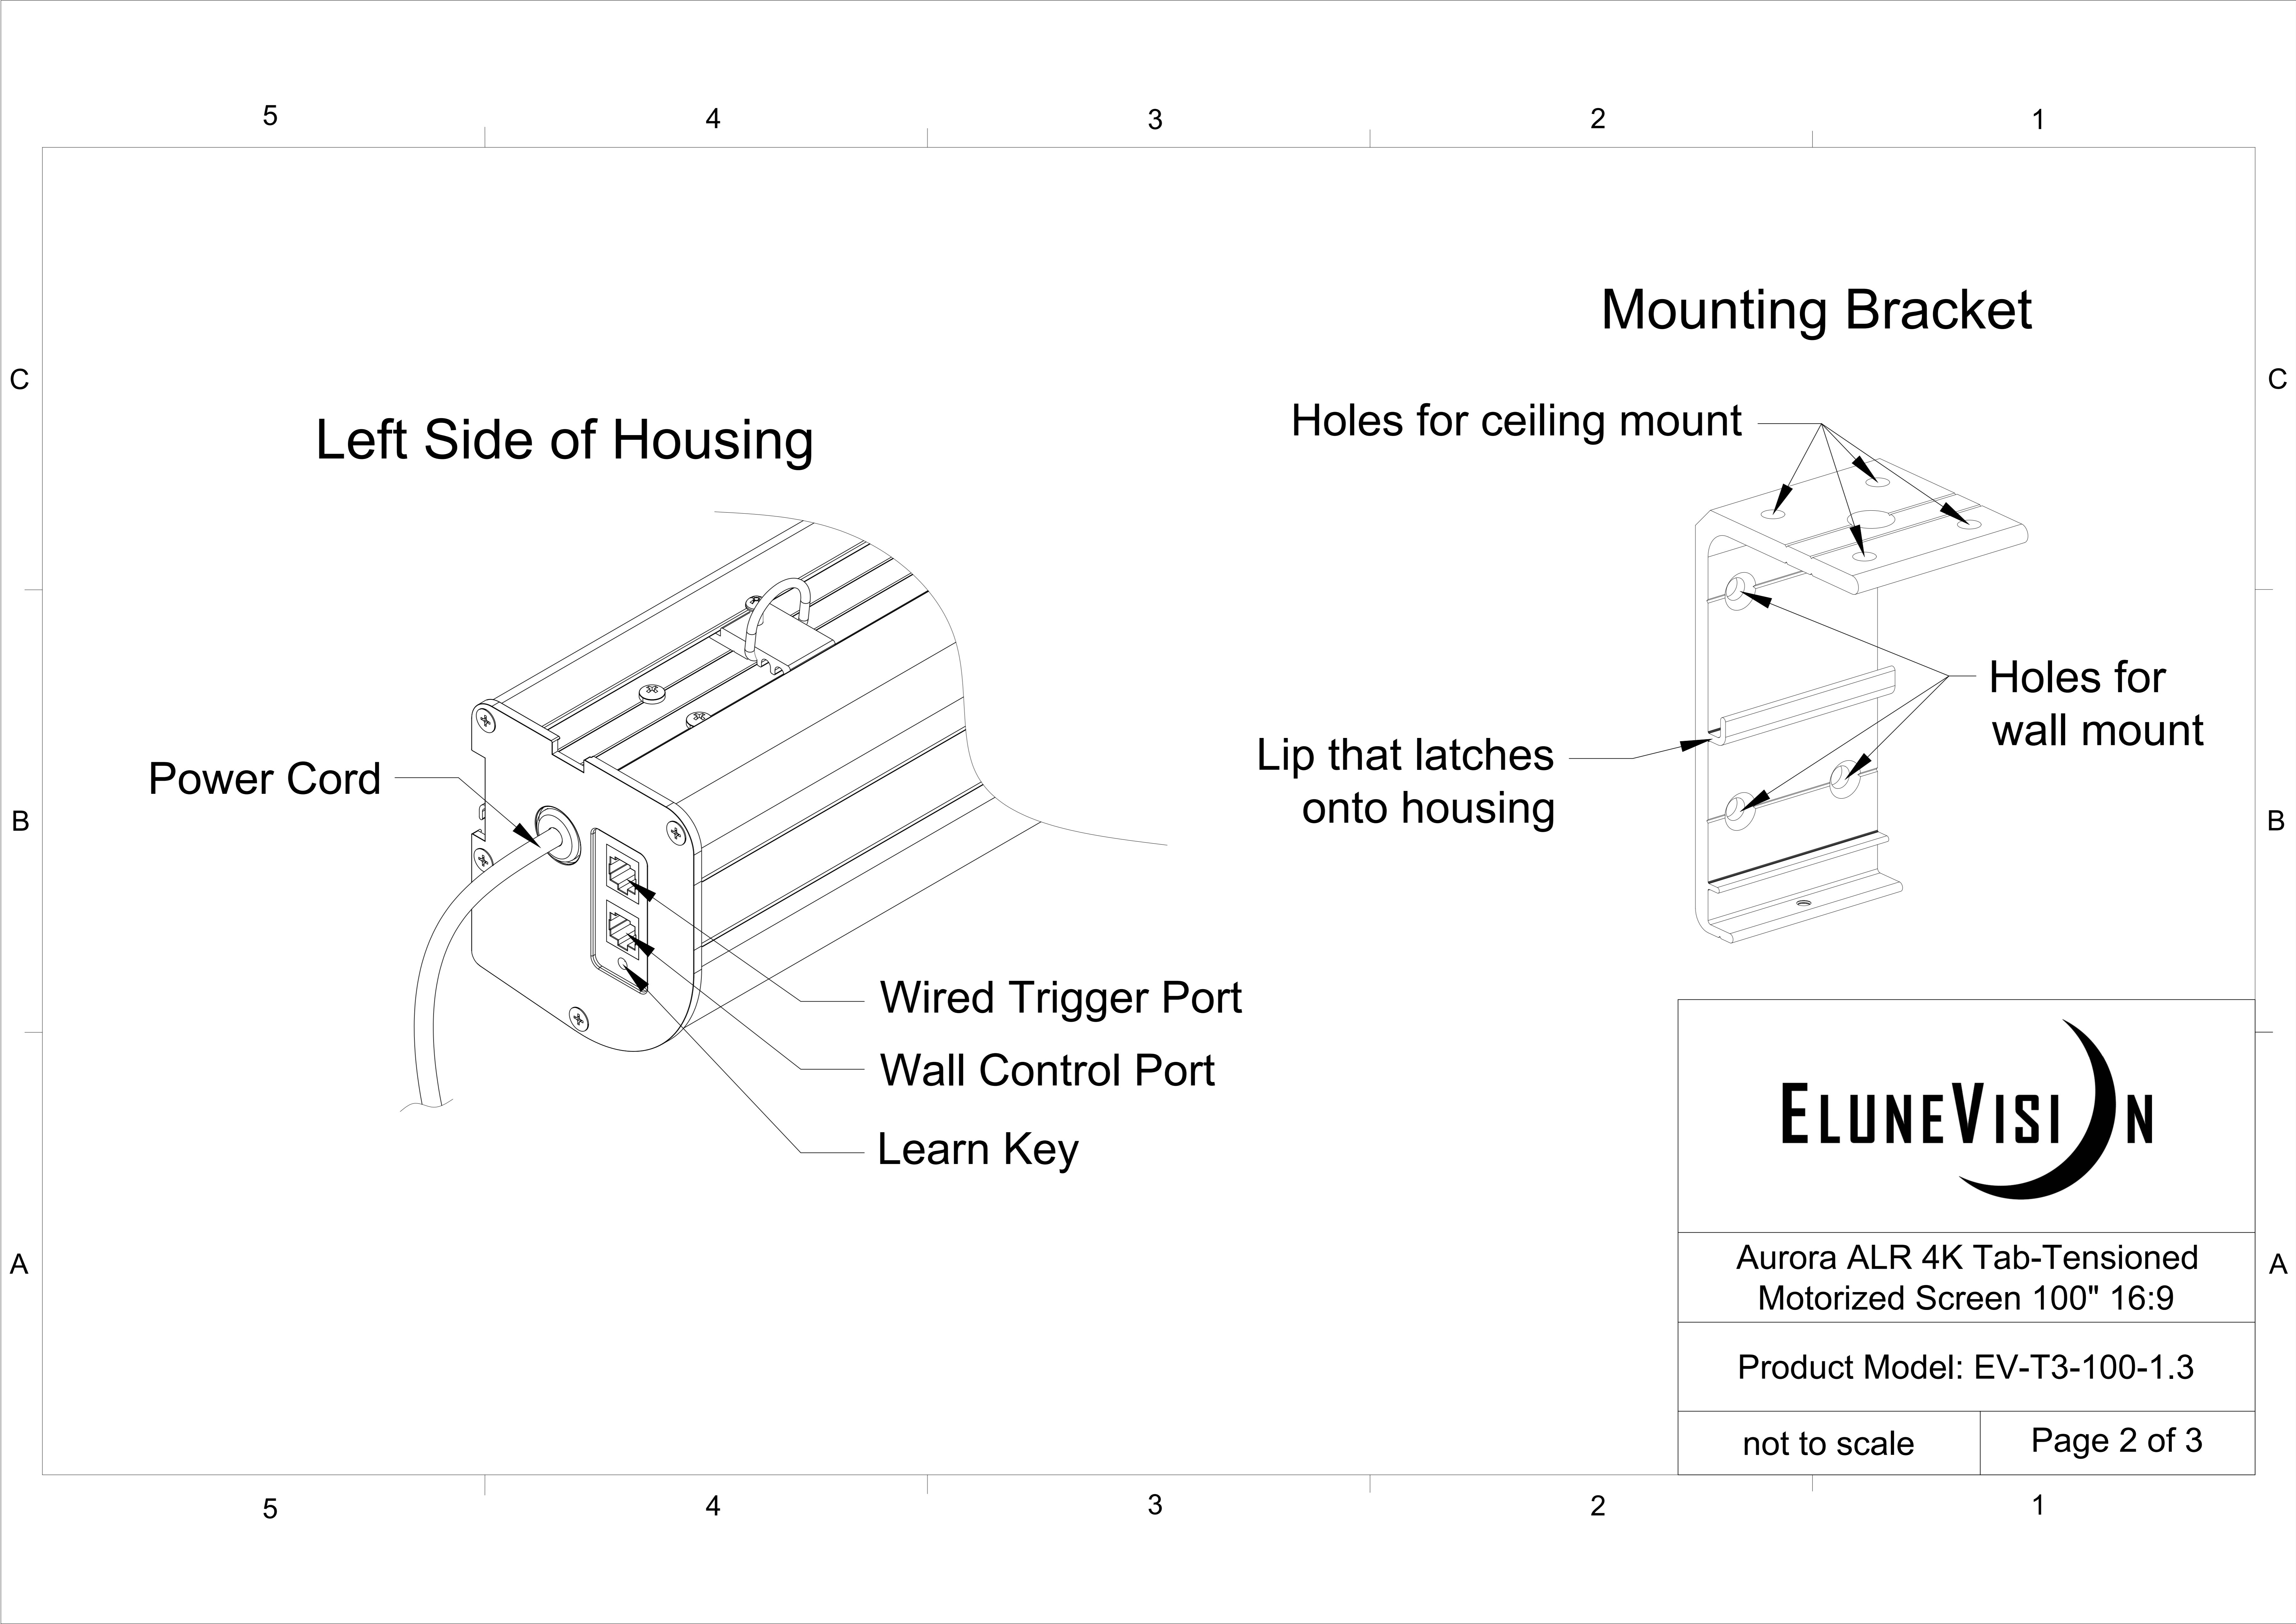

Extended View

Retracted View

Aurora ALR 4K Tab-Tensioned
Motorized Screen 100" 16:9

Product Model: EV-T3-100-1.3

not to scale

Page 1 of 3

Left Side of Housing

Power Cord

- Wired Trigger Port
- Wall Control Port
- Learn Key

Mounting Bracket

Holes for ceiling mount

Lip that latches onto housing

Holes for wall mount

Aurora ALR 4K Tab-Tensioned Motorized Screen 100" 16:9

Product Model: EV-T3-100-1.3

not to scale

Page 2 of 3

Mounting Diagrams

Wall Mount

Ceiling Mount

Hanging Ceiling Mount

Aurora ALR 4K Tab-Tensioned
Motorized Screen 100" 16:9

Product Model: EV-T3-100-1.3