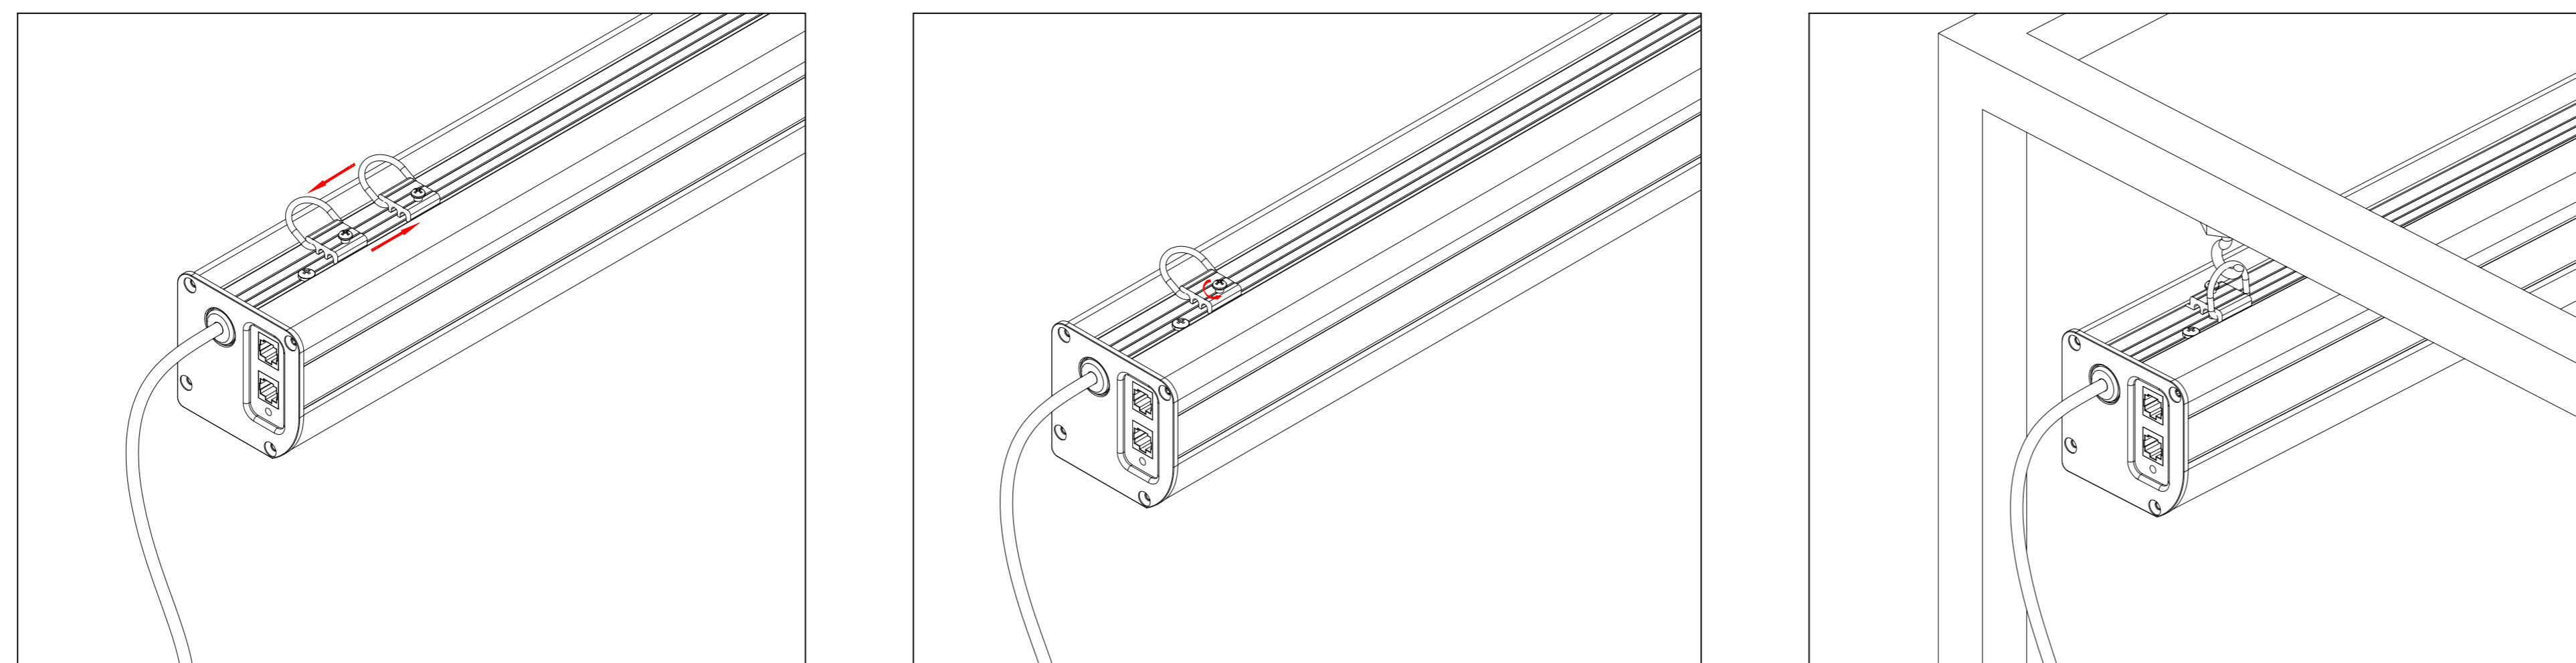

- Wired Trigger Port
- Wall Control Port
- Learn Key

Mounting Bracket

Holes for ceiling mount

Lip that latches onto housing

Holes for wall mount

Aurora ALR 4K Tab-Tensioned Motorized Screen 100" 16:9

Product Model: EV-T3-100-1.3

not to scale

Page 2 of 3

Mounting Diagrams

Wall Mount

Ceiling Mount

Hanging Ceiling Mount

Aurora ALR 4K Tab-Tensioned
Motorized Screen 100" 16:9

Product Model: EV-T3-100-1.3