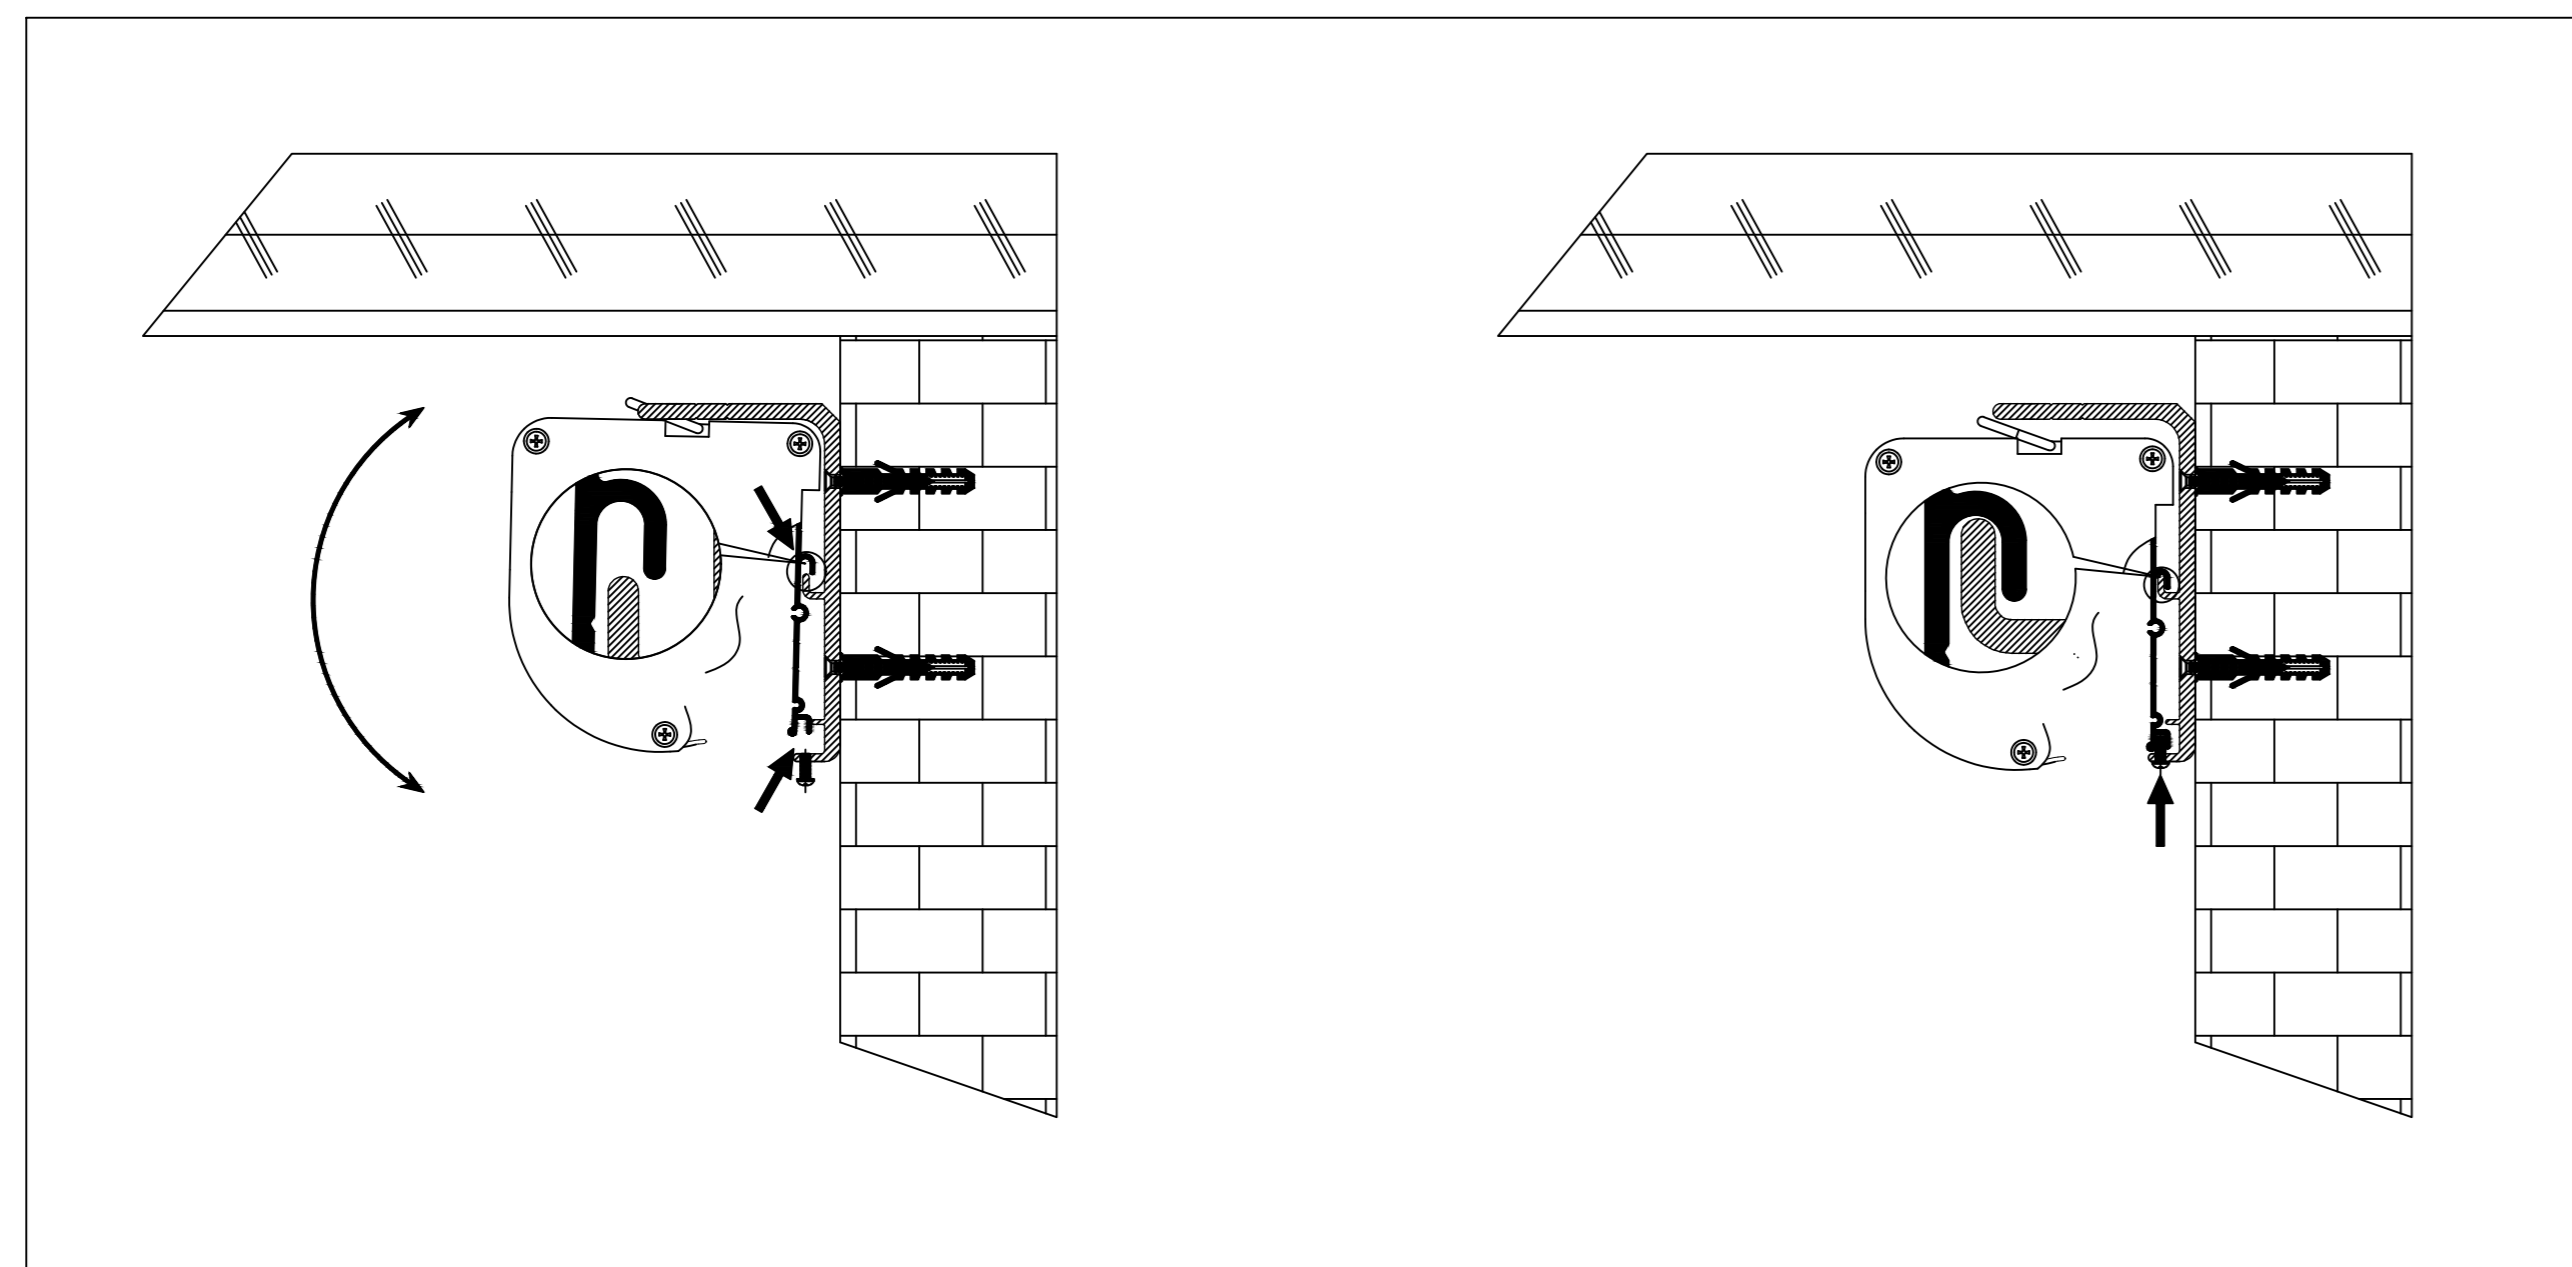

- Wired Trigger Port
- Wall Control Port
- Learn Key

Mounting Bracket

Holes for ceiling mount

Lip that latches onto housing

Holes for wall mount

Aurora ALR 4K Tab-Tensioned Motorized Screen 100" 16:9

Product Model: EV-T3-100-1.3

not to scale

Page 2 of 3

Mounting Diagrams

Wall Mount

Ceiling Mount

Hanging Ceiling Mount

Aurora ALR 4K Tab-Tensioned
Motorized Screen 100" 16:9

Product Model: EV-T3-100-1.3