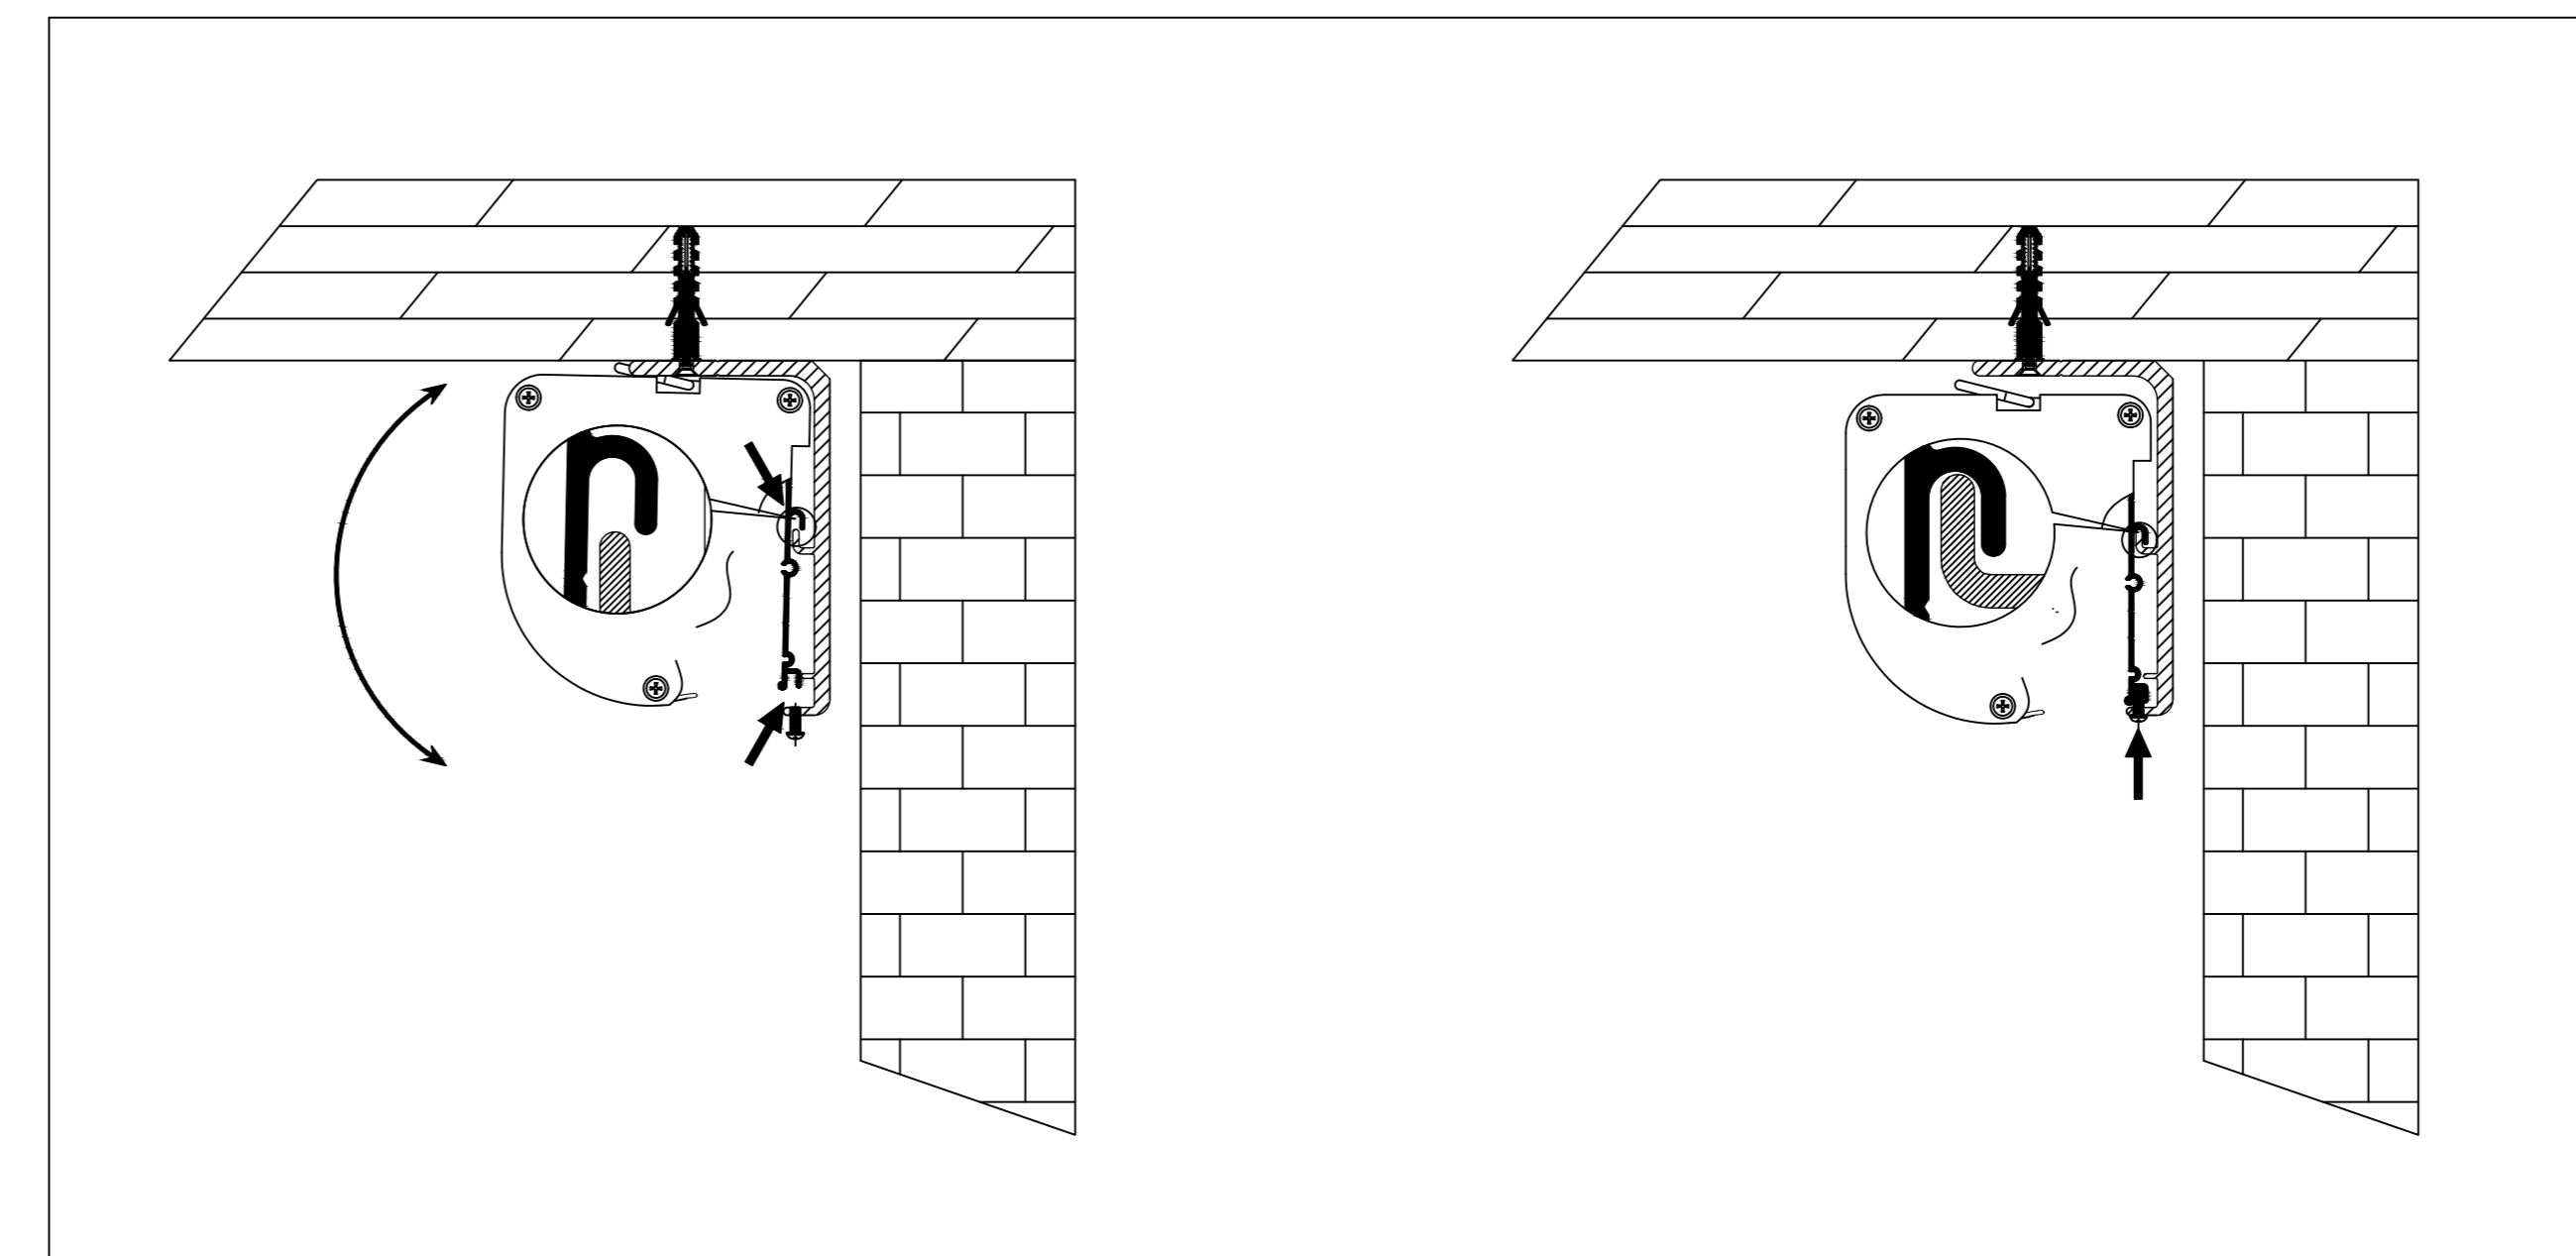

- Wired Trigger Port
- Wall Control Port
- Learn Key

Mounting Bracket

Holes for ceiling mount

Lip that latches onto housing

Holes for wall mount

Aurora ALR 4K Tab-Tensioned Motorized Screen 100" 16:9

Product Model: EV-T3-100-1.3

not to scale

Page 2 of 3

Mounting Diagrams

Wall Mount

Ceiling Mount

Hanging Ceiling Mount

Aurora ALR 4K Tab-Tensioned
Motorized Screen 100" 16:9

Product Model: EV-T3-100-1.3