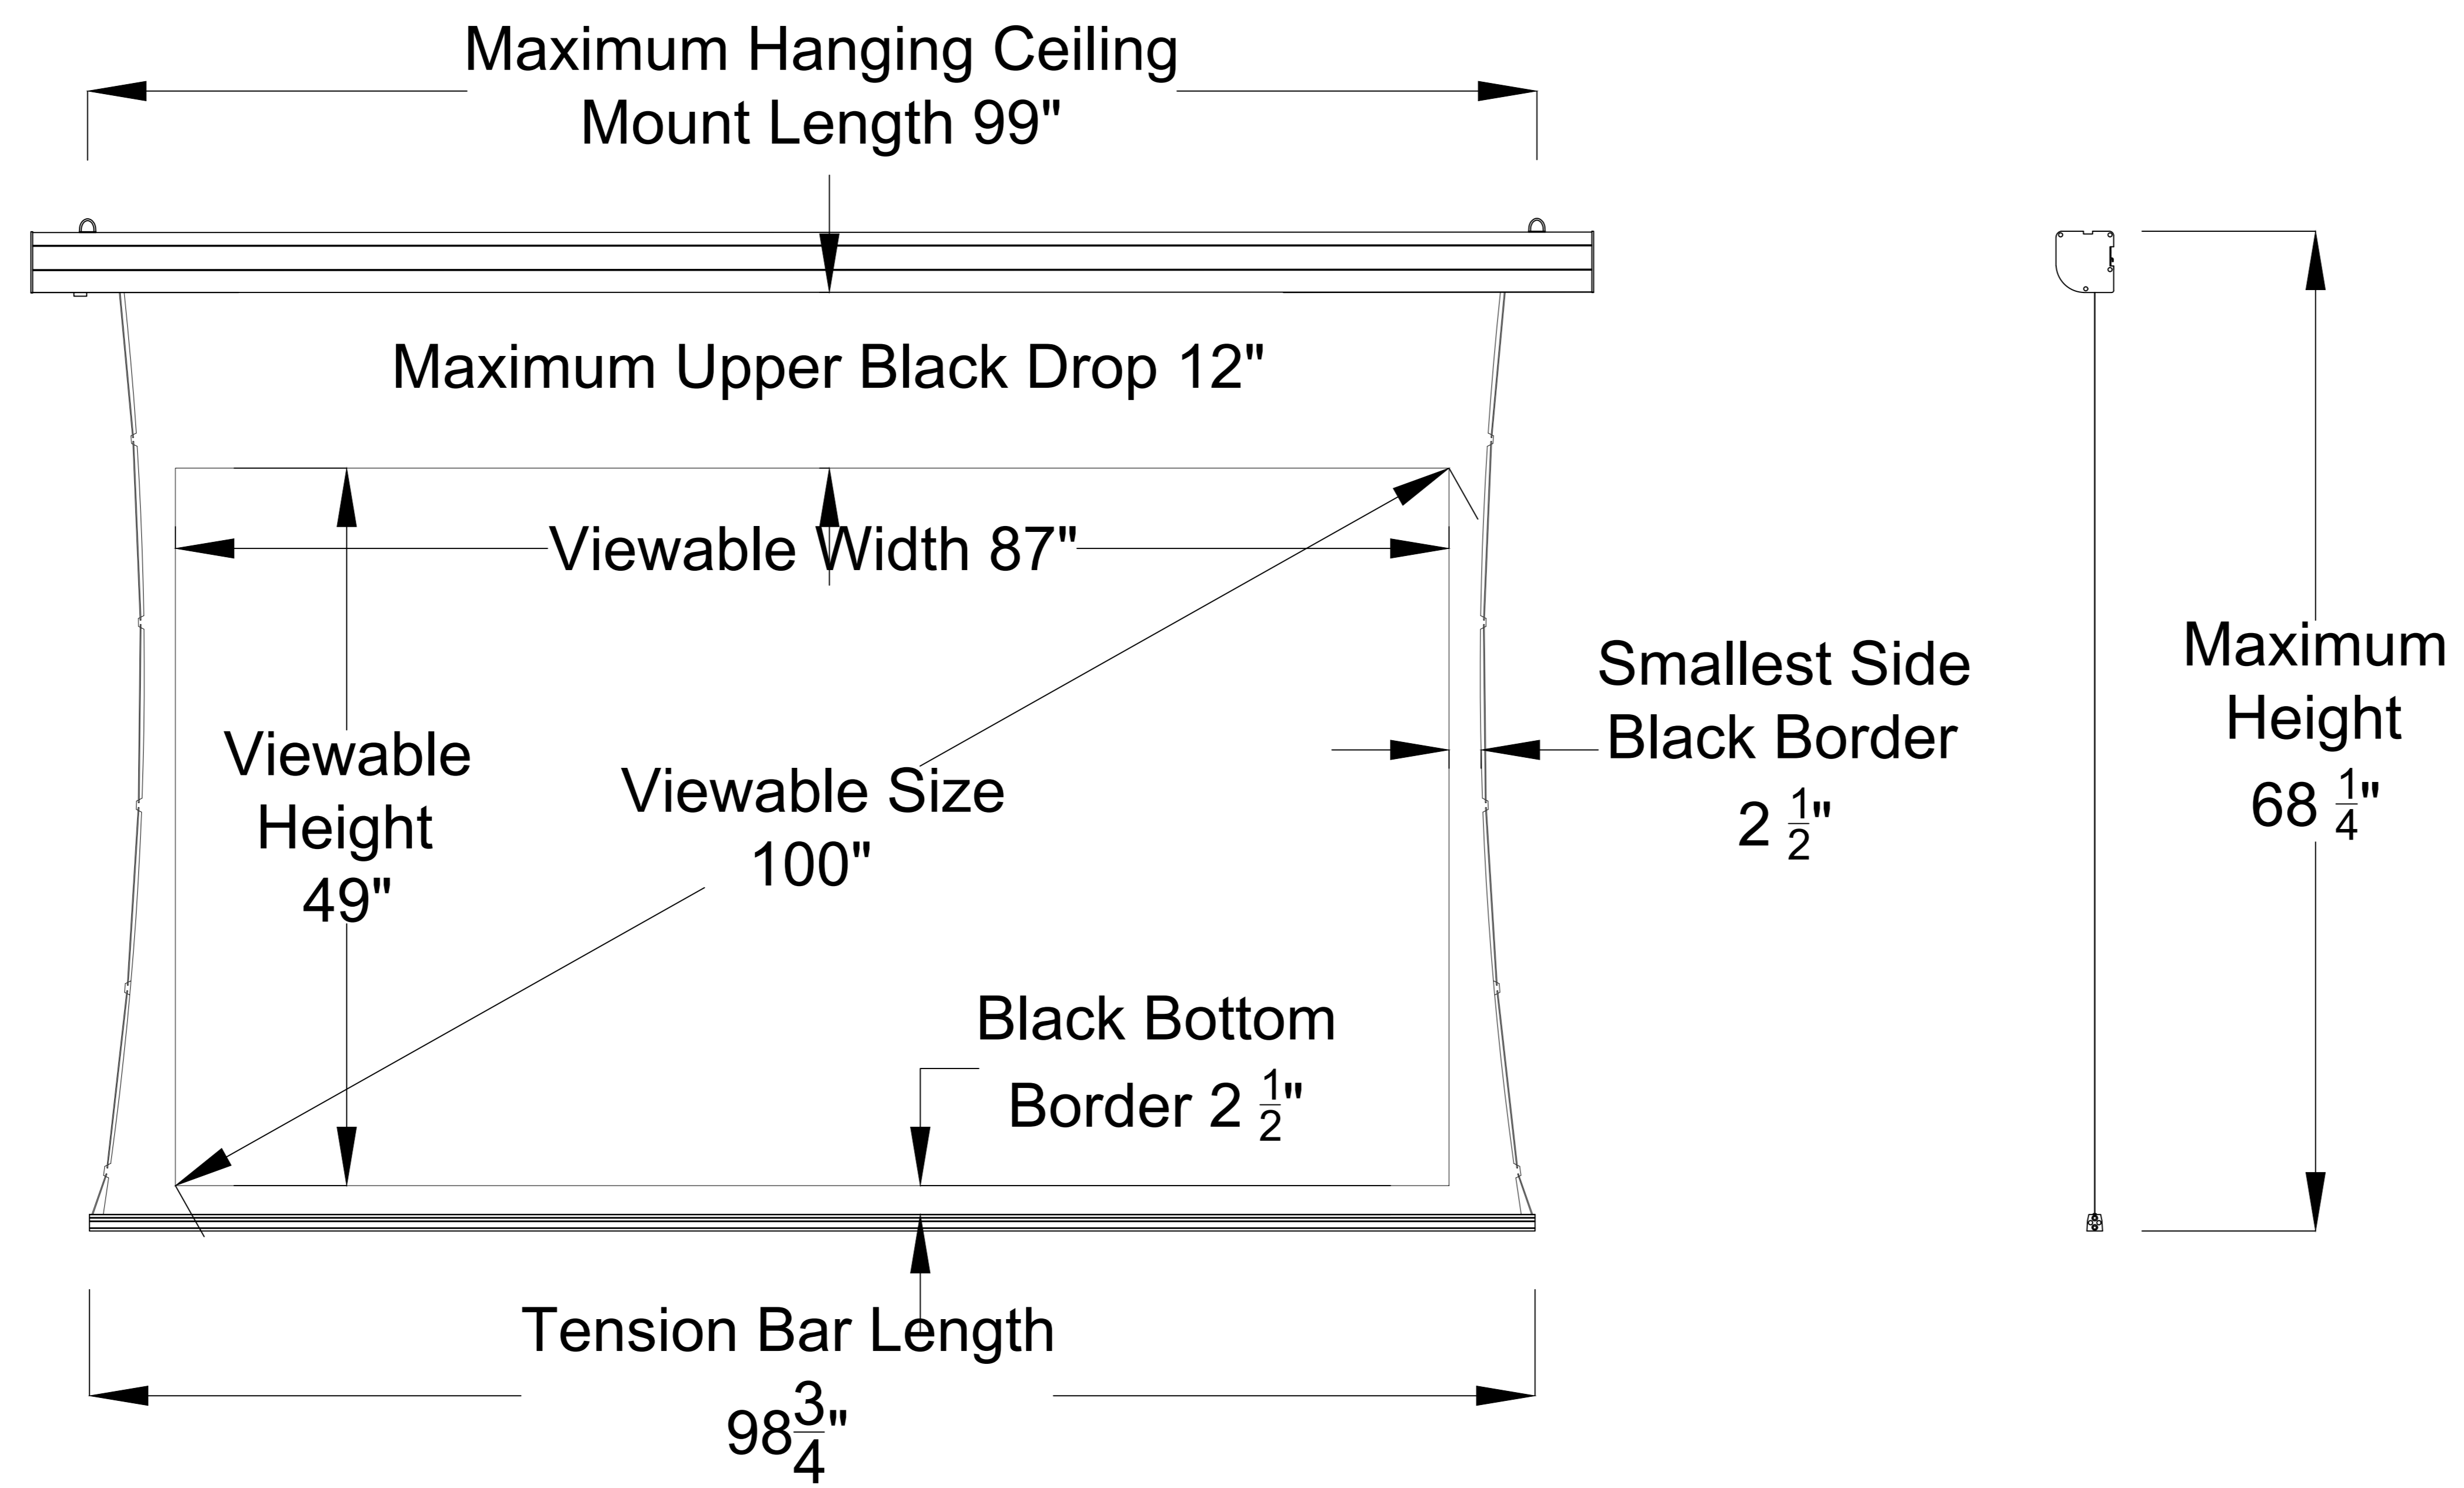

Extended View

Retracted View

Aurora ALR 4K Tab-Tensioned Motorized Screen 100" 16:9

Product Model: EV-T3-100-1.3

not to scale

Page 1 of 3

Left Side of Housing

Power Cord

- Wired Trigger Port
- Wall Control Port
- Learn Key

Mounting Bracket

Holes for ceiling mount

Lip that latches onto housing

Holes for wall mount

Aurora ALR 4K Tab-Tensioned Motorized Screen 100" 16:9

Product Model: EV-T3-100-1.3

not to scale

Page 2 of 3

Mounting Diagrams

Wall Mount

Ceiling Mount

Hanging Ceiling Mount

Aurora ALR 4K Tab-Tensioned
Motorized Screen 100" 16:9

Product Model: EV-T3-100-1.3

not to scale

Page 3 of 3