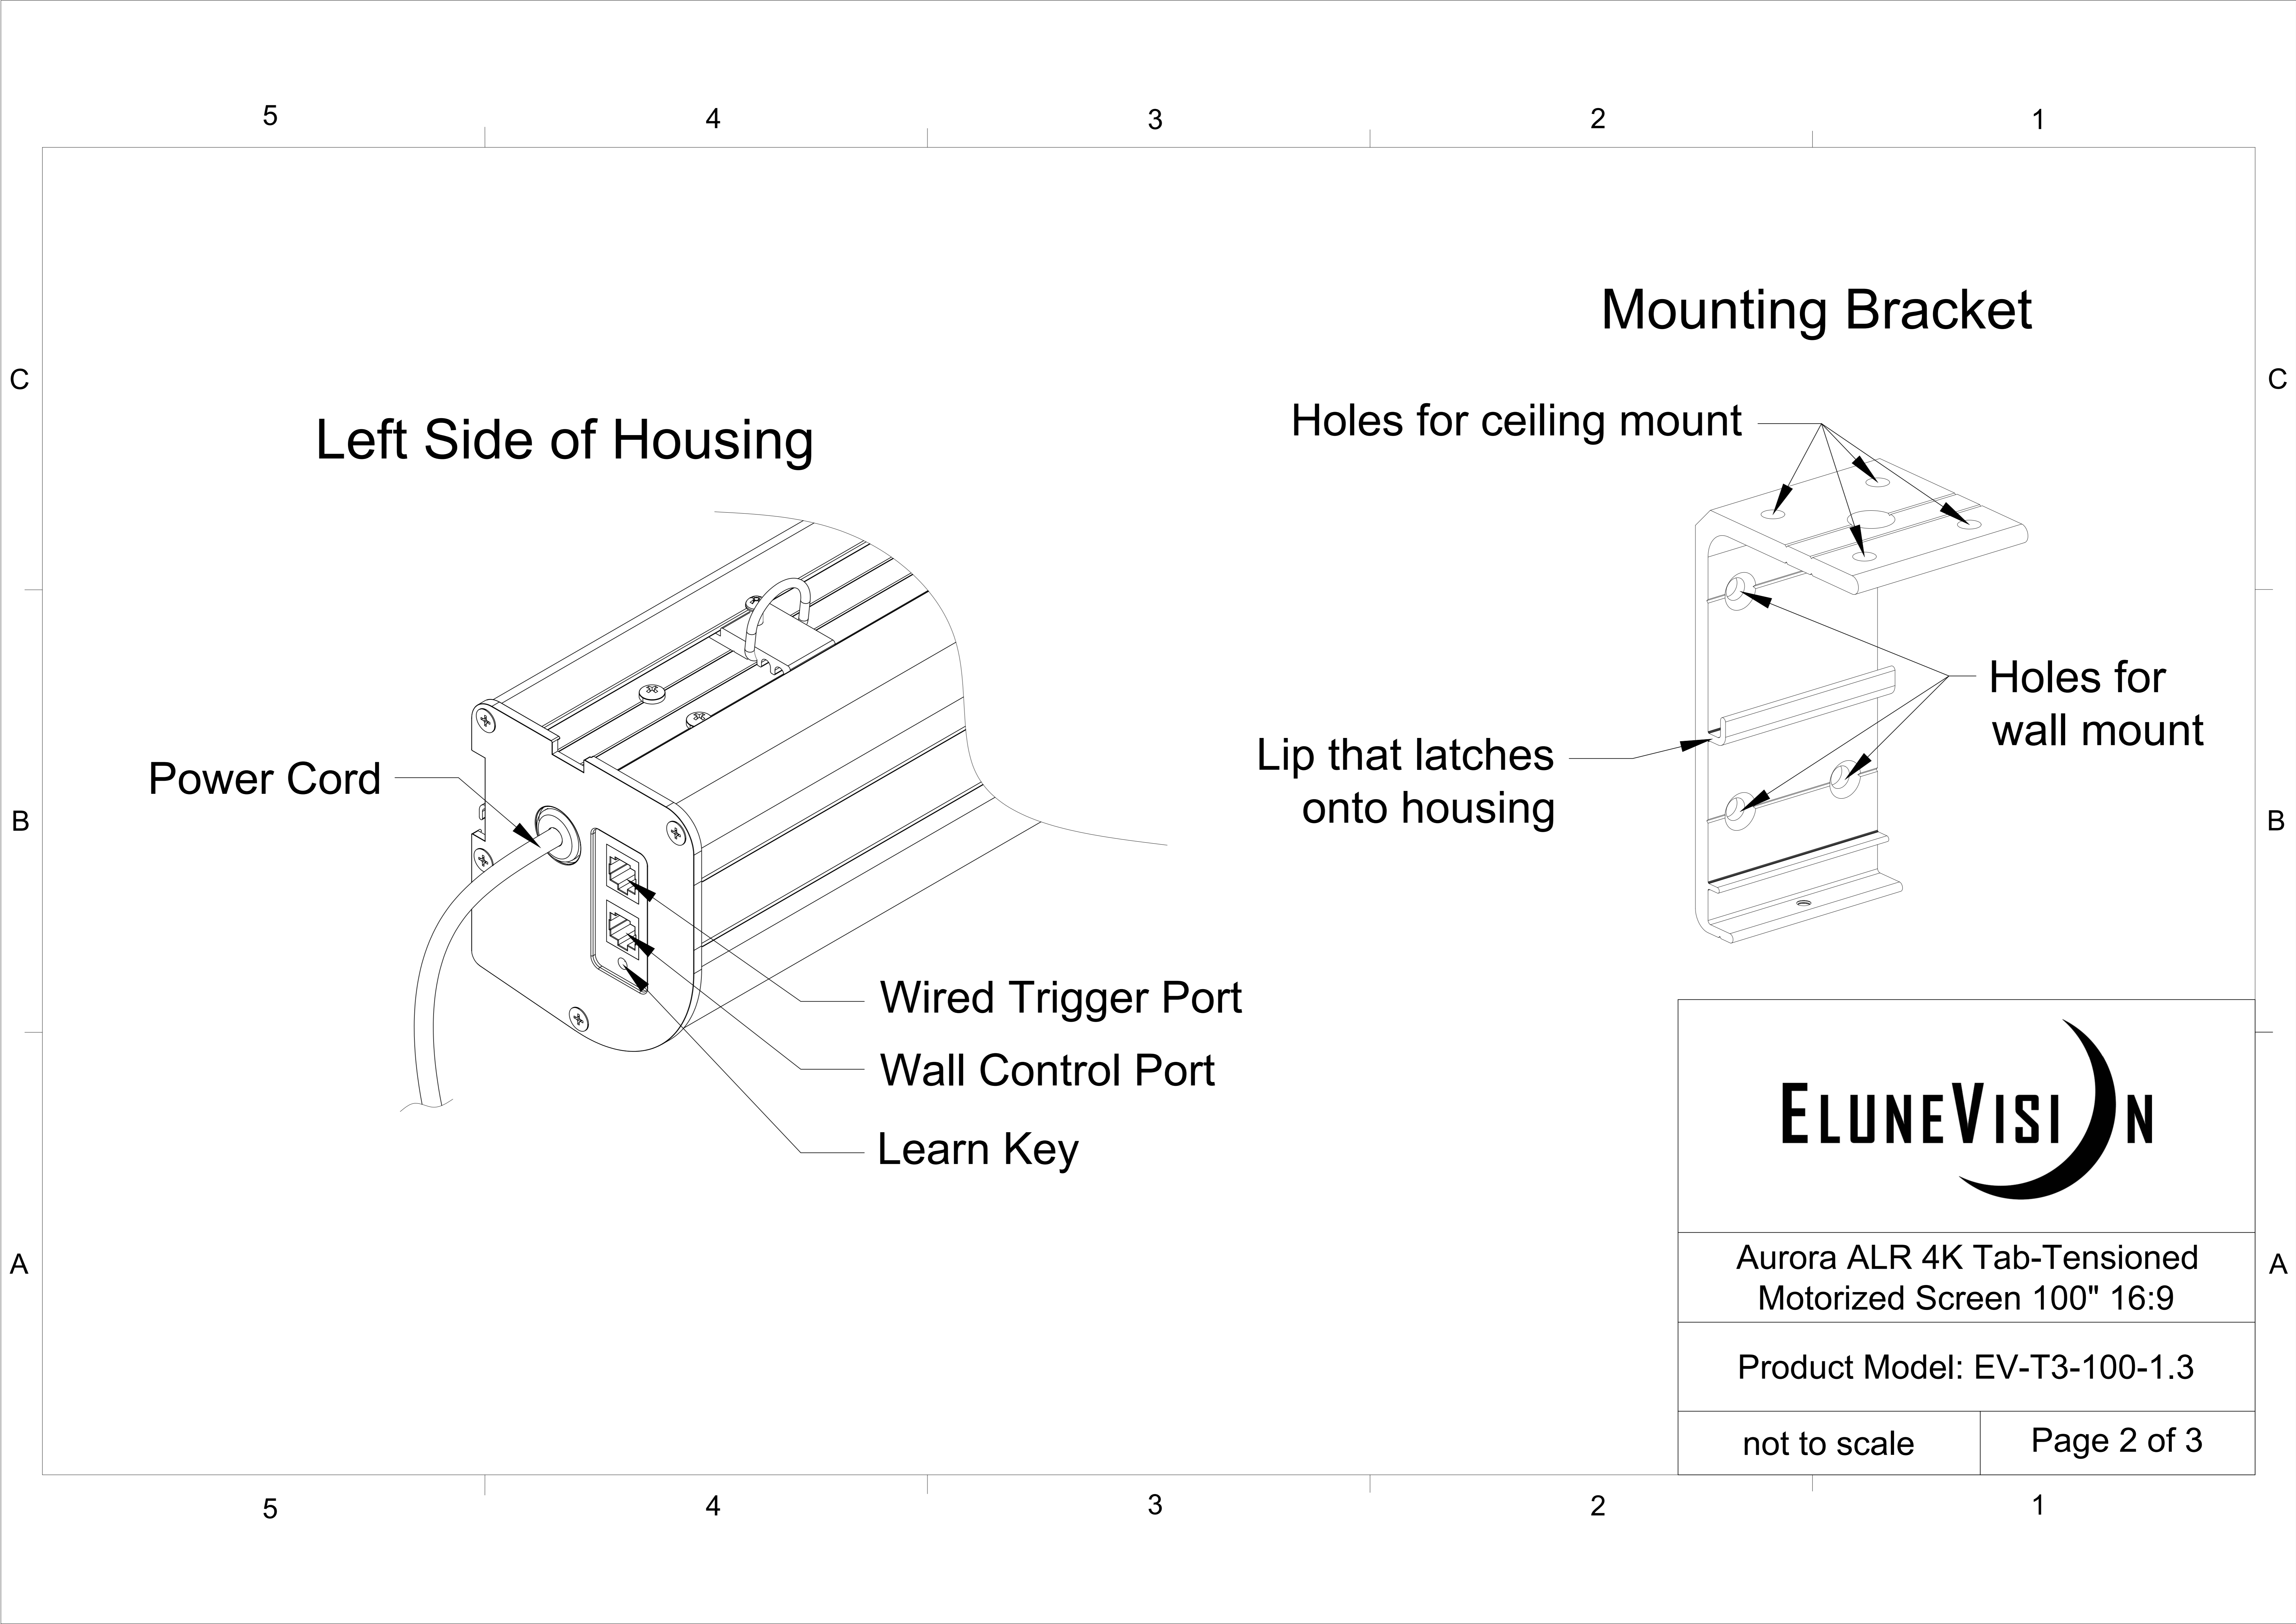

Extended View

Retracted View

Aurora ALR 4K Tab-Tensioned Motorized Screen 100" 16:9

Product Model: EV-T3-100-1.3

not to scale

Page 1 of 3

Left Side of Housing

Power Cord

- Wired Trigger Port
- Wall Control Port
- Learn Key

Mounting Bracket

Holes for ceiling mount

Lip that latches onto housing

Holes for wall mount

Aurora ALR 4K Tab-Tensioned Motorized Screen 100" 16:9

Product Model: EV-T3-100-1.3

not to scale

Page 2 of 3

Mounting Diagrams

Wall Mount

Ceiling Mount

Hanging Ceiling Mount

Aurora ALR 4K Tab-Tensioned
Motorized Screen 100" 16:9

Product Model: EV-T3-100-1.3