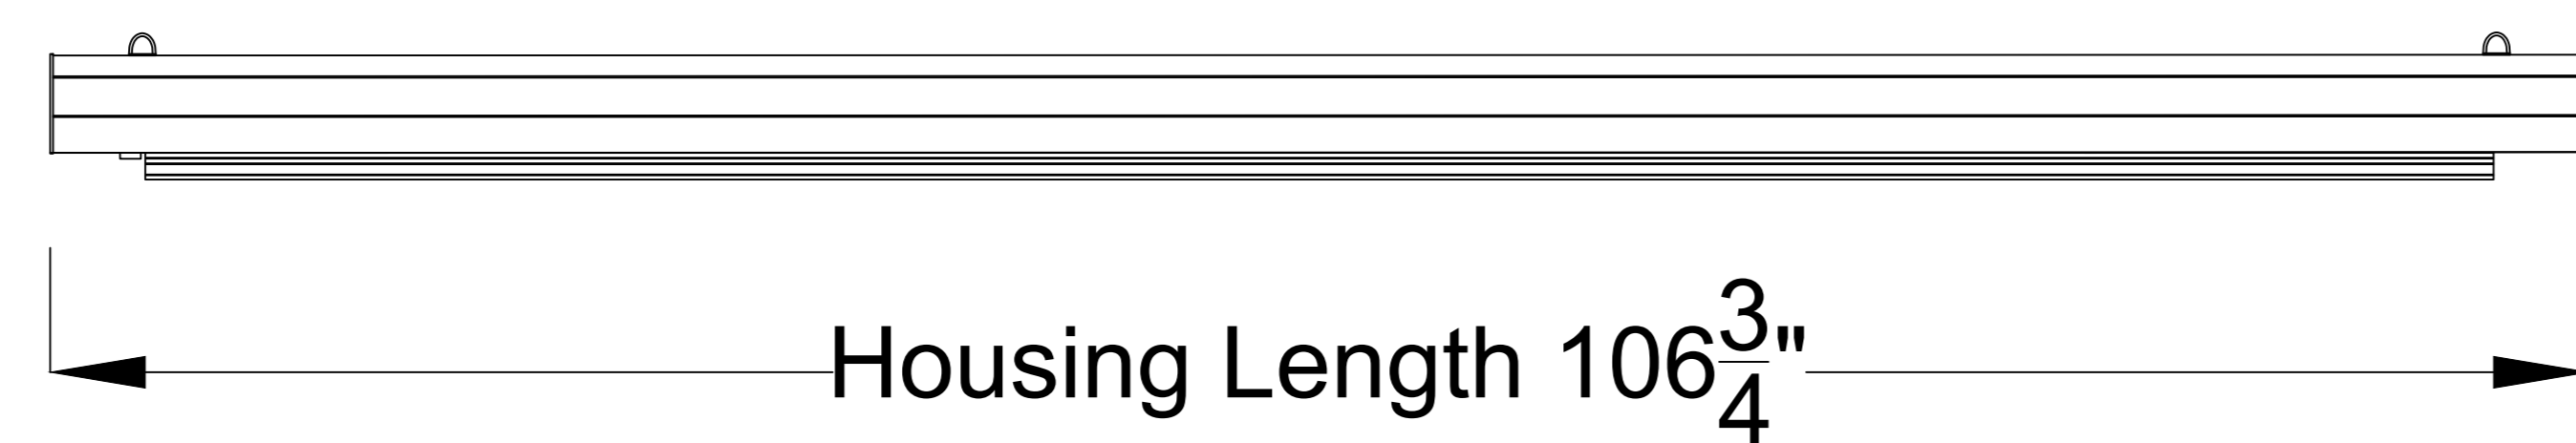

Extended View

Retracted View

Aurora ALR 4K Tab-Tensioned Motorized Screen 100" 16:9

Product Model: EV-T3-100-1.3

not to scale

Page 1 of 3

Left Side of Housing

Power Cord

- Wired Trigger Port
- Wall Control Port
- Learn Key

Mounting Bracket

Holes for ceiling mount

Lip that latches onto housing

Holes for wall mount

Aurora ALR 4K Tab-Tensioned Motorized Screen 100" 16:9

Product Model: EV-T3-100-1.3

not to scale

Page 2 of 3

Mounting Diagrams

Wall Mount

Ceiling Mount

Hanging Ceiling Mount

Aurora ALR 4K Tab-Tensioned
Motorized Screen 100" 16:9

Product Model: EV-T3-100-1.3