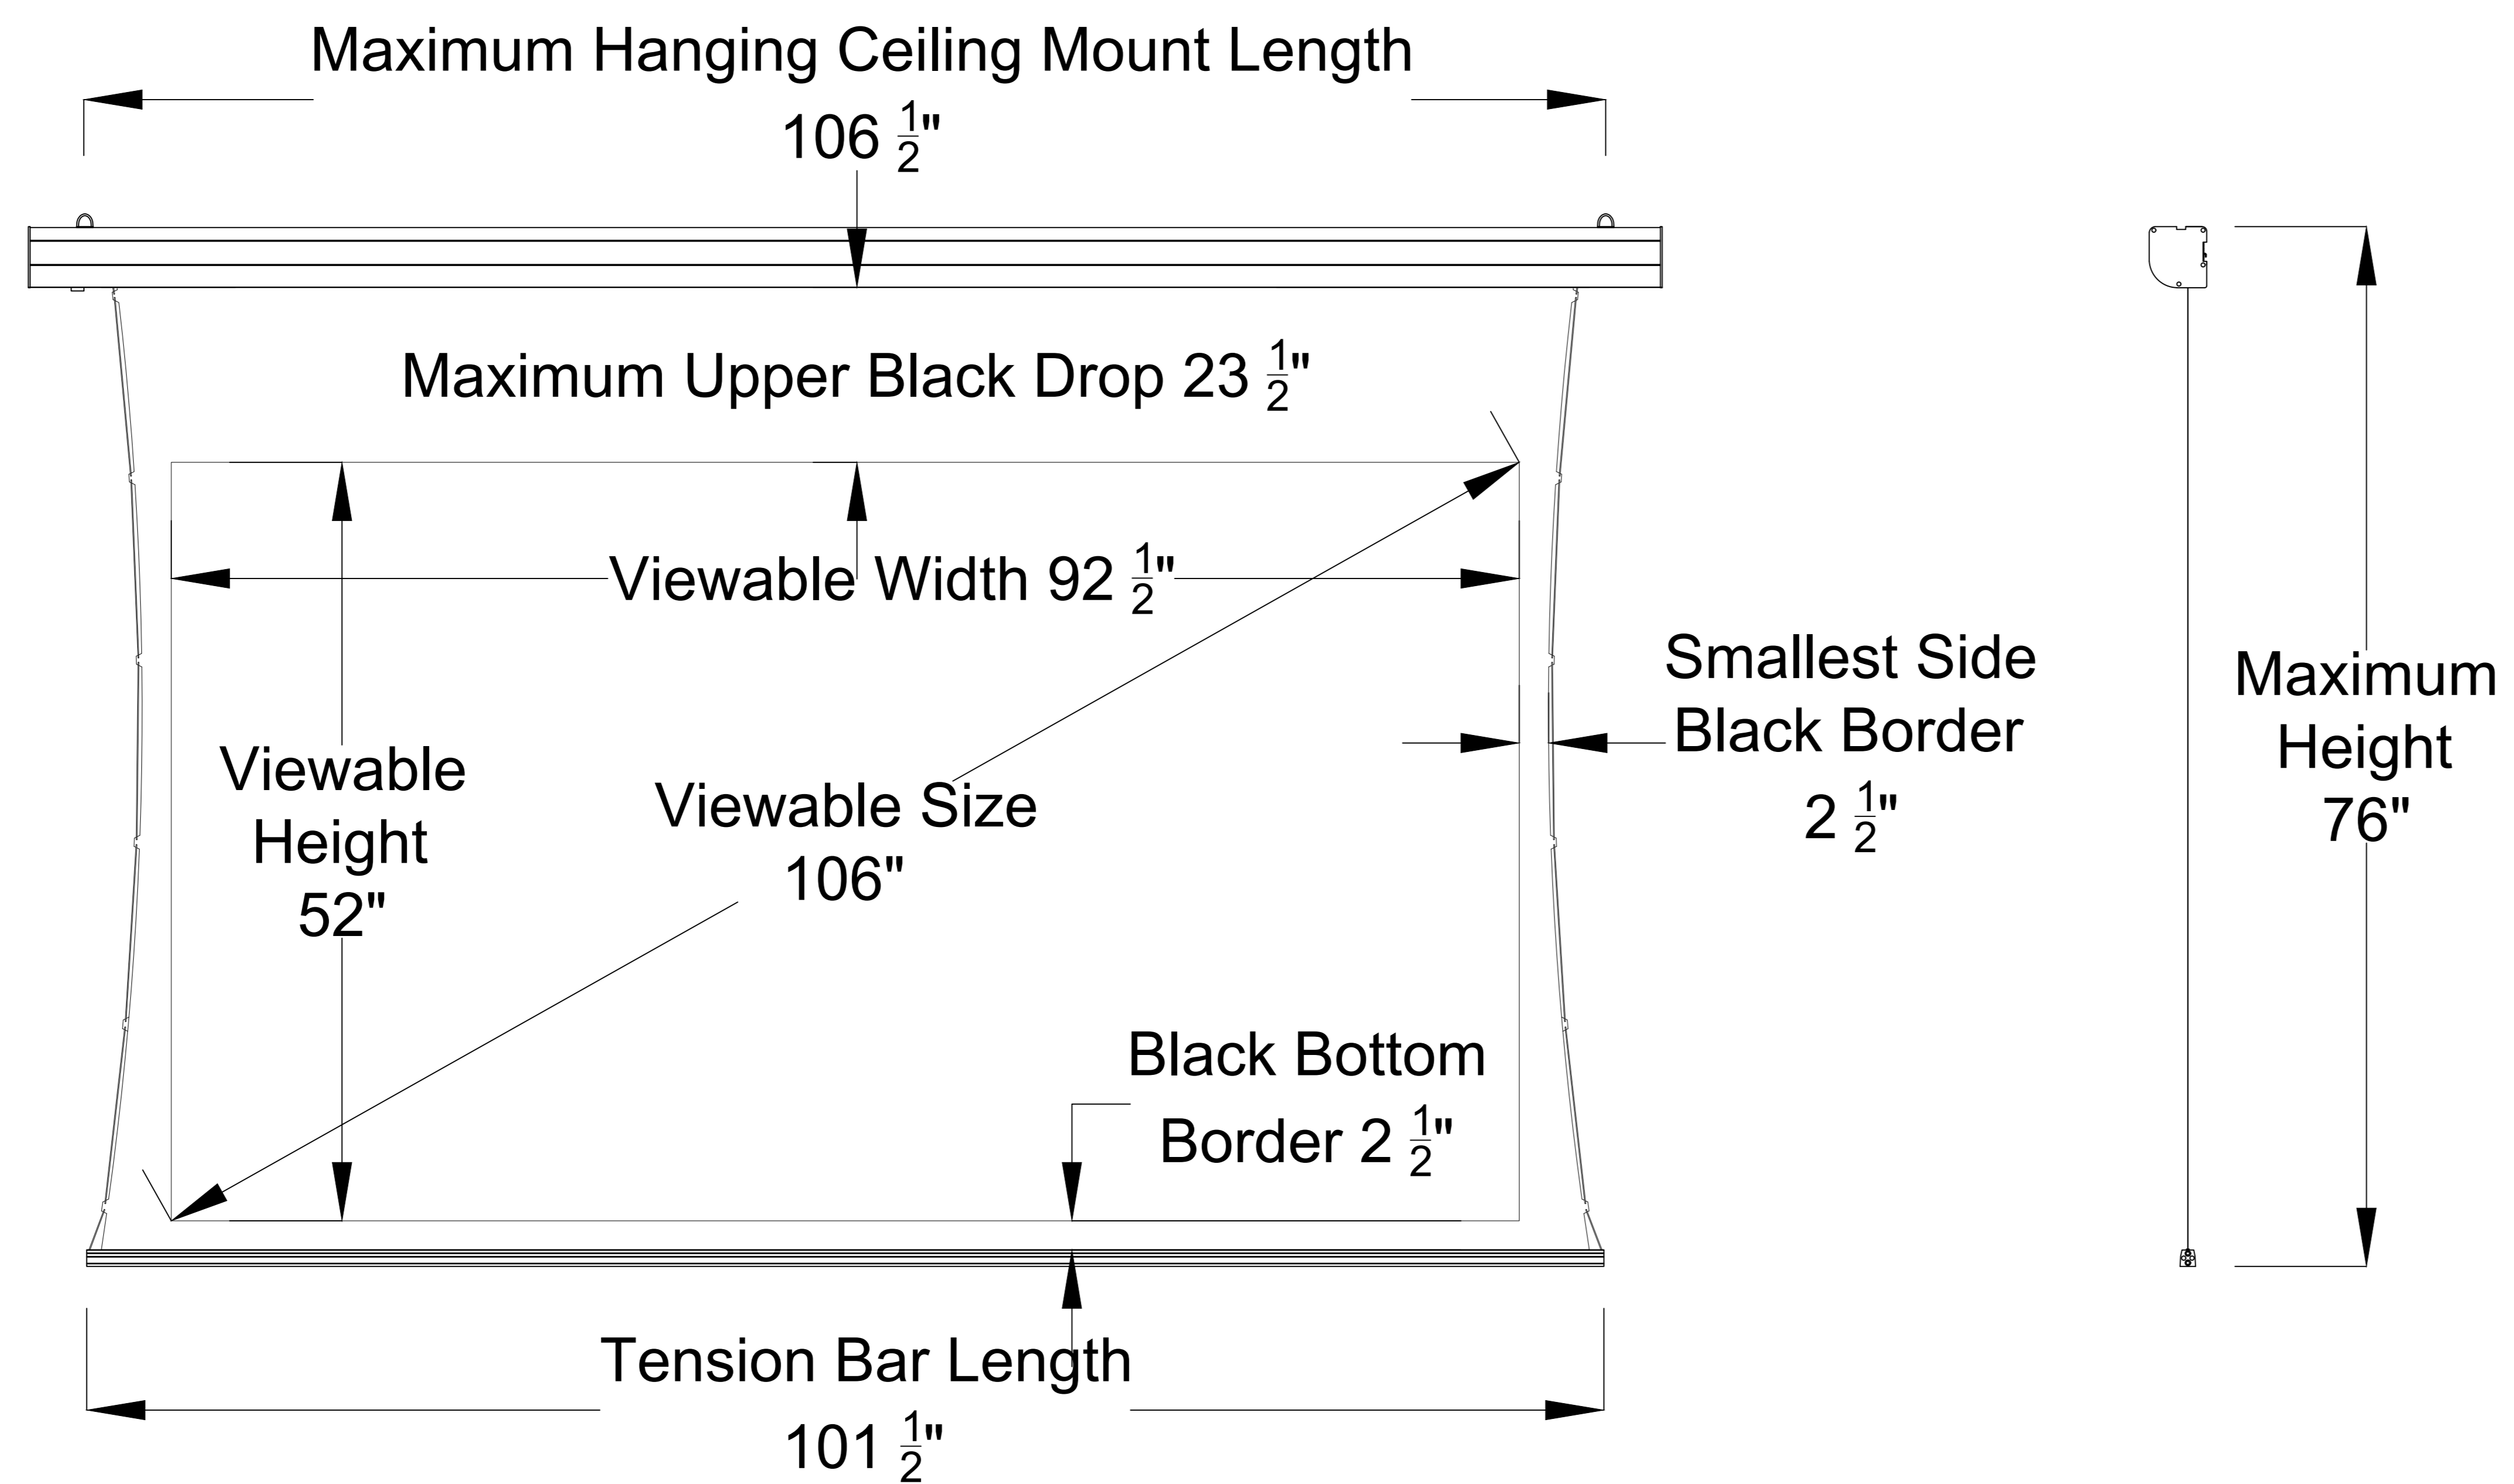

## Extended View

## Retracted View

Aurora ALR 4K Tab-Tensioned  
Motorized Screen 106" 16:9

Product Model: EV-T3-106-1.3

not to scale

Page 1 of 3

5

4

3

### Right Side of Housing

1

Aurora ALR 4K Tab-Tensioned Motorized Screen 106" 16:9

Product Model: EV-T3-106-1.3

not to scale

Page 2 of 3