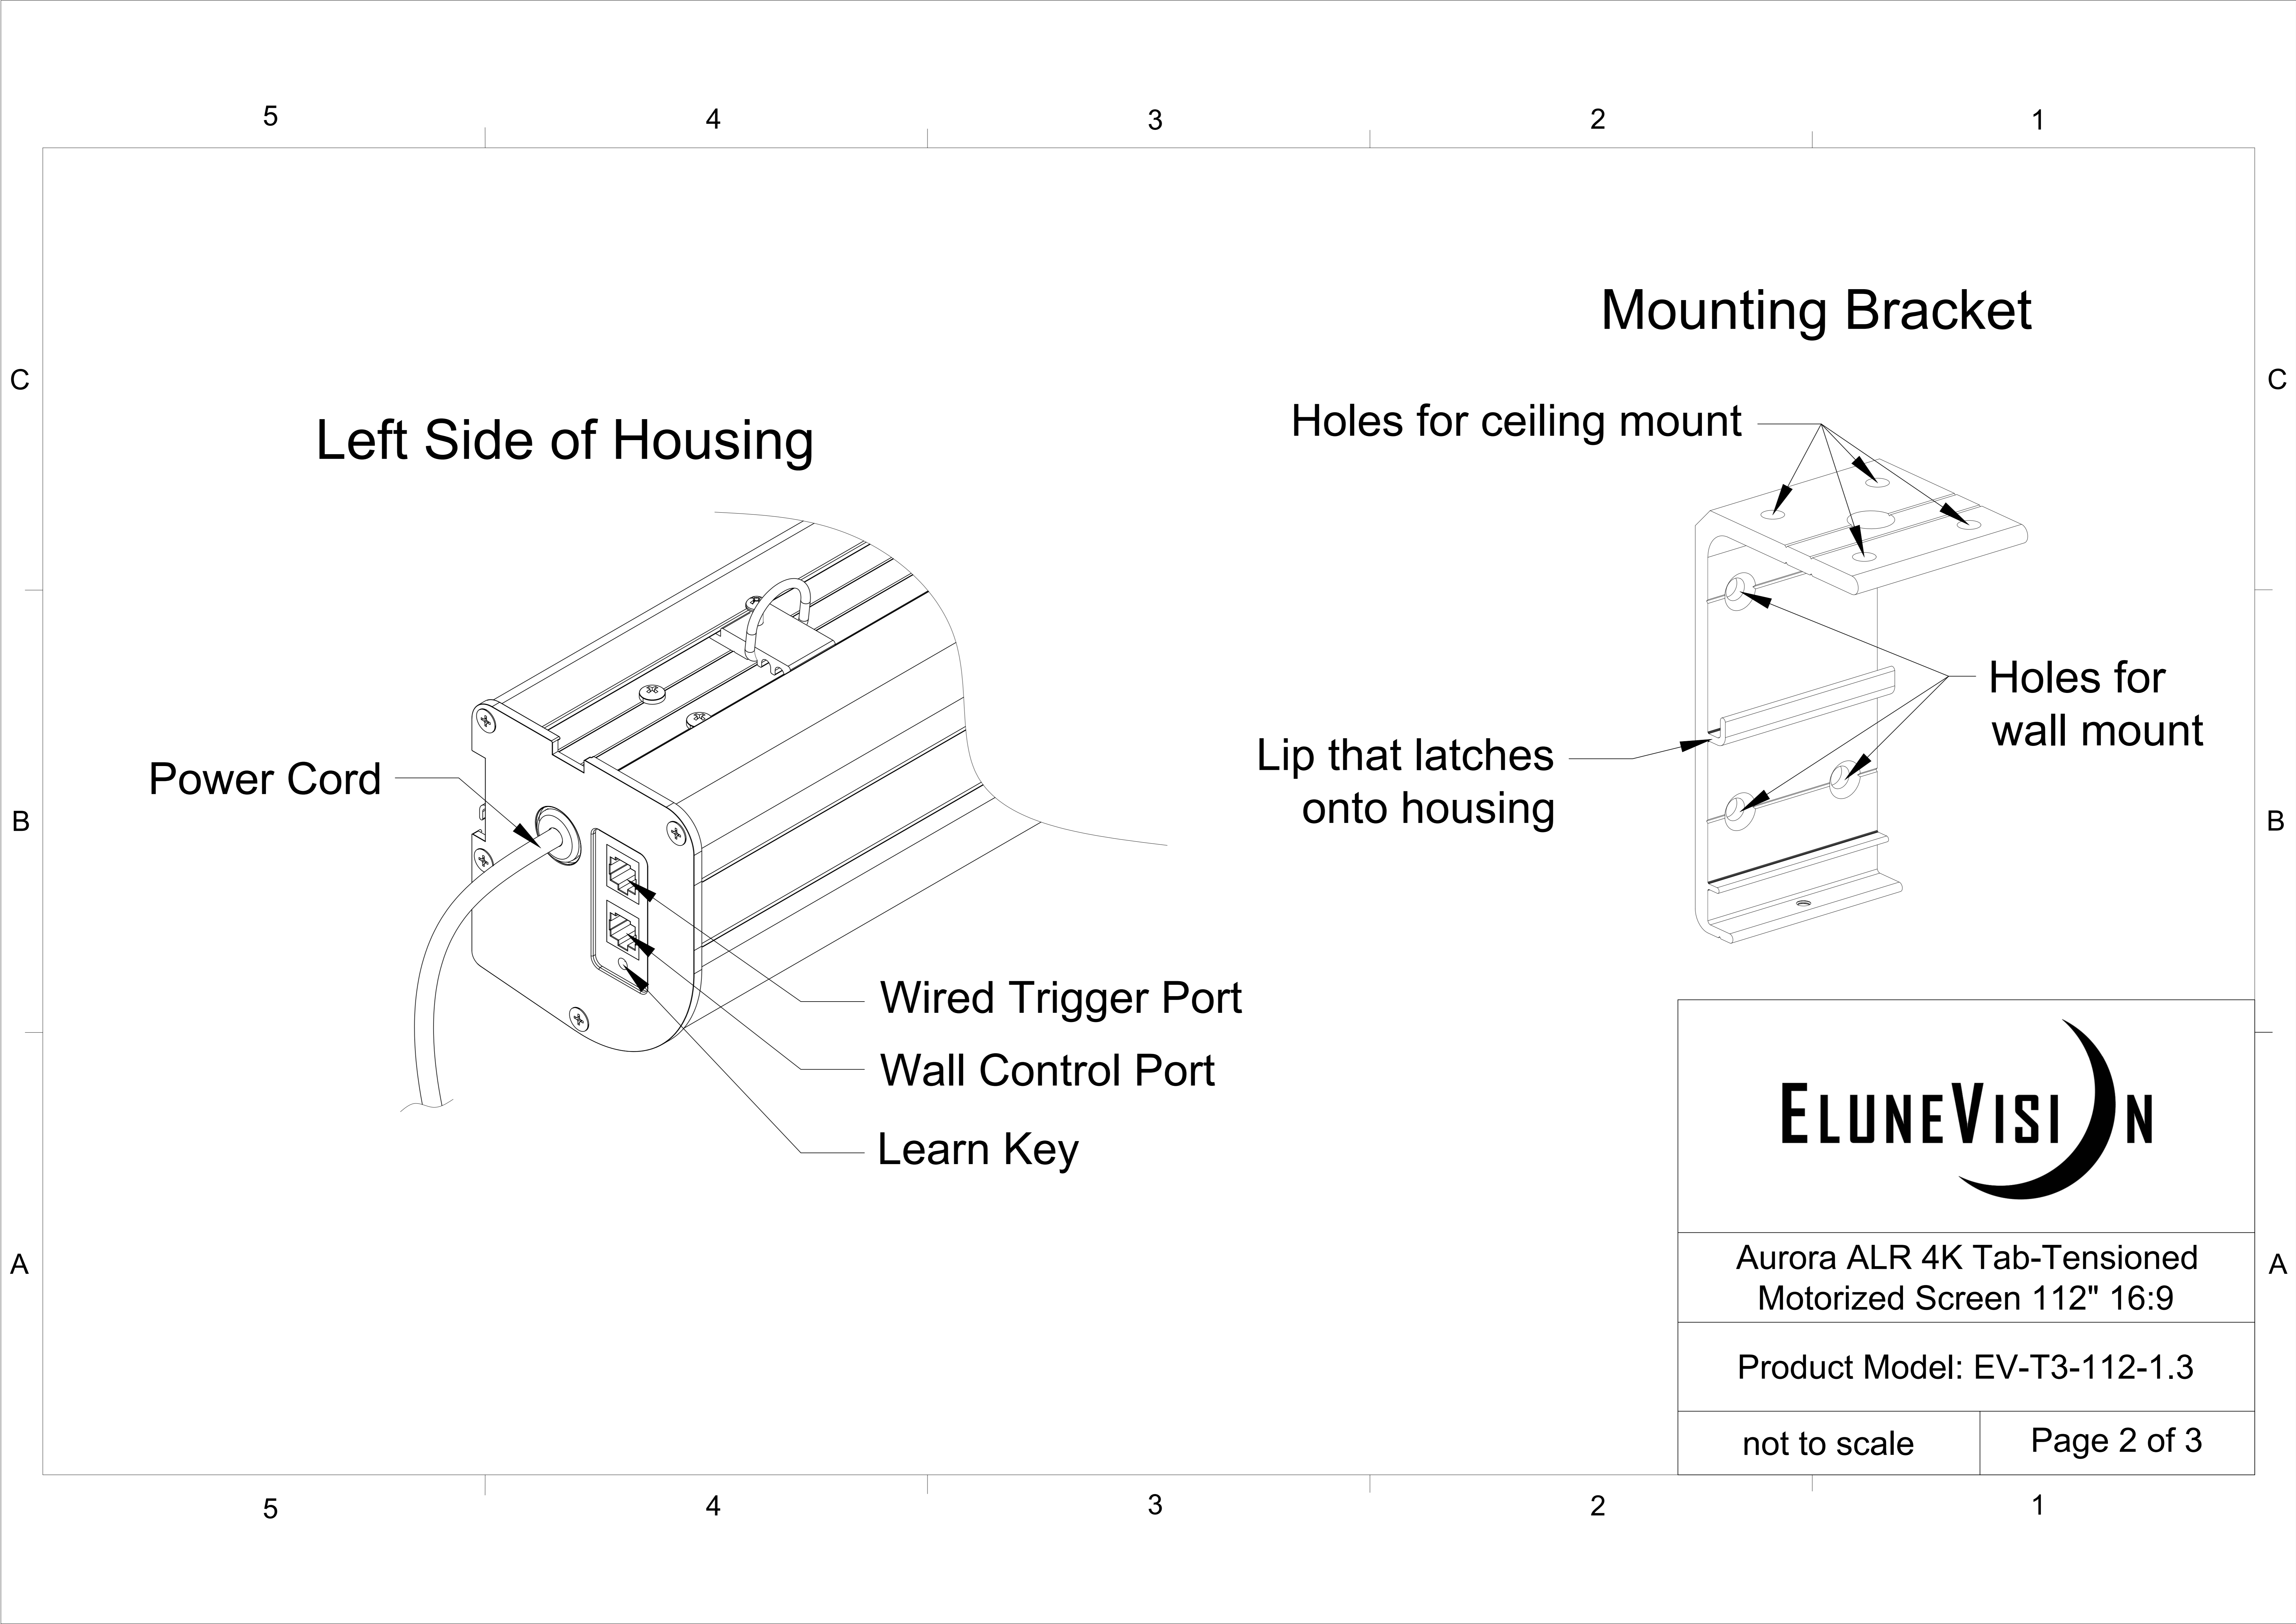

Extended View

Retracted View

Aurora ALR 4K Tab-Tensioned
Motorized Screen 112" 16:9

Product Model: EV-T3-112-1.3

not to scale

Page 1 of 3

Aurora ALR 4K Tab-Tensioned
Motorized Screen 112" 16:9

Product Model: EV-T3-112-1.3

not to scale	Page 2 of 3
--------------	-------------

Mounting Diagrams

Wall Mount

Ceiling Mount

Hanging Ceiling Mount

Aurora ALR 4K Tab-Tensioned
Motorized Screen 112" 16:9

Product Model: EV-T3-112-1.3

not to scale