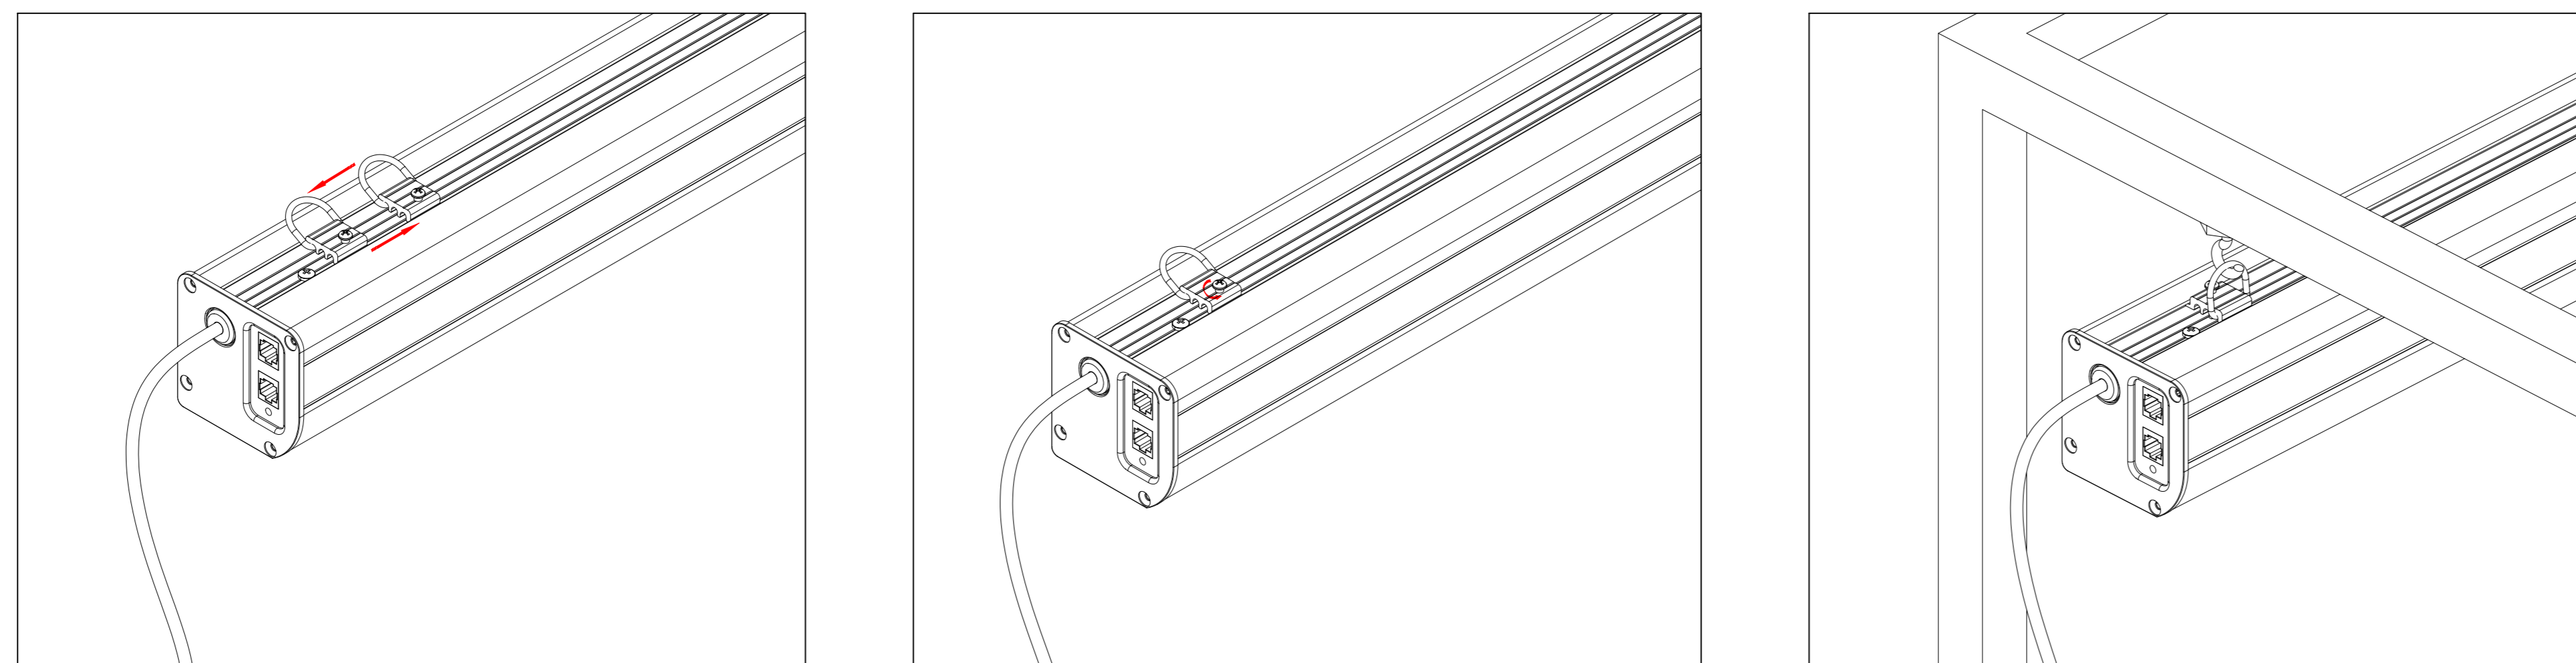

not to scale	Page 2 of 3
--------------	-------------

Mounting Diagrams

Wall Mount

Ceiling Mount

Hanging Ceiling Mount

Aurora ALR 4K Tab-Tensioned
Motorized Screen 112" 16:9

Product Model: EV-T3-112-1.3

not to scale