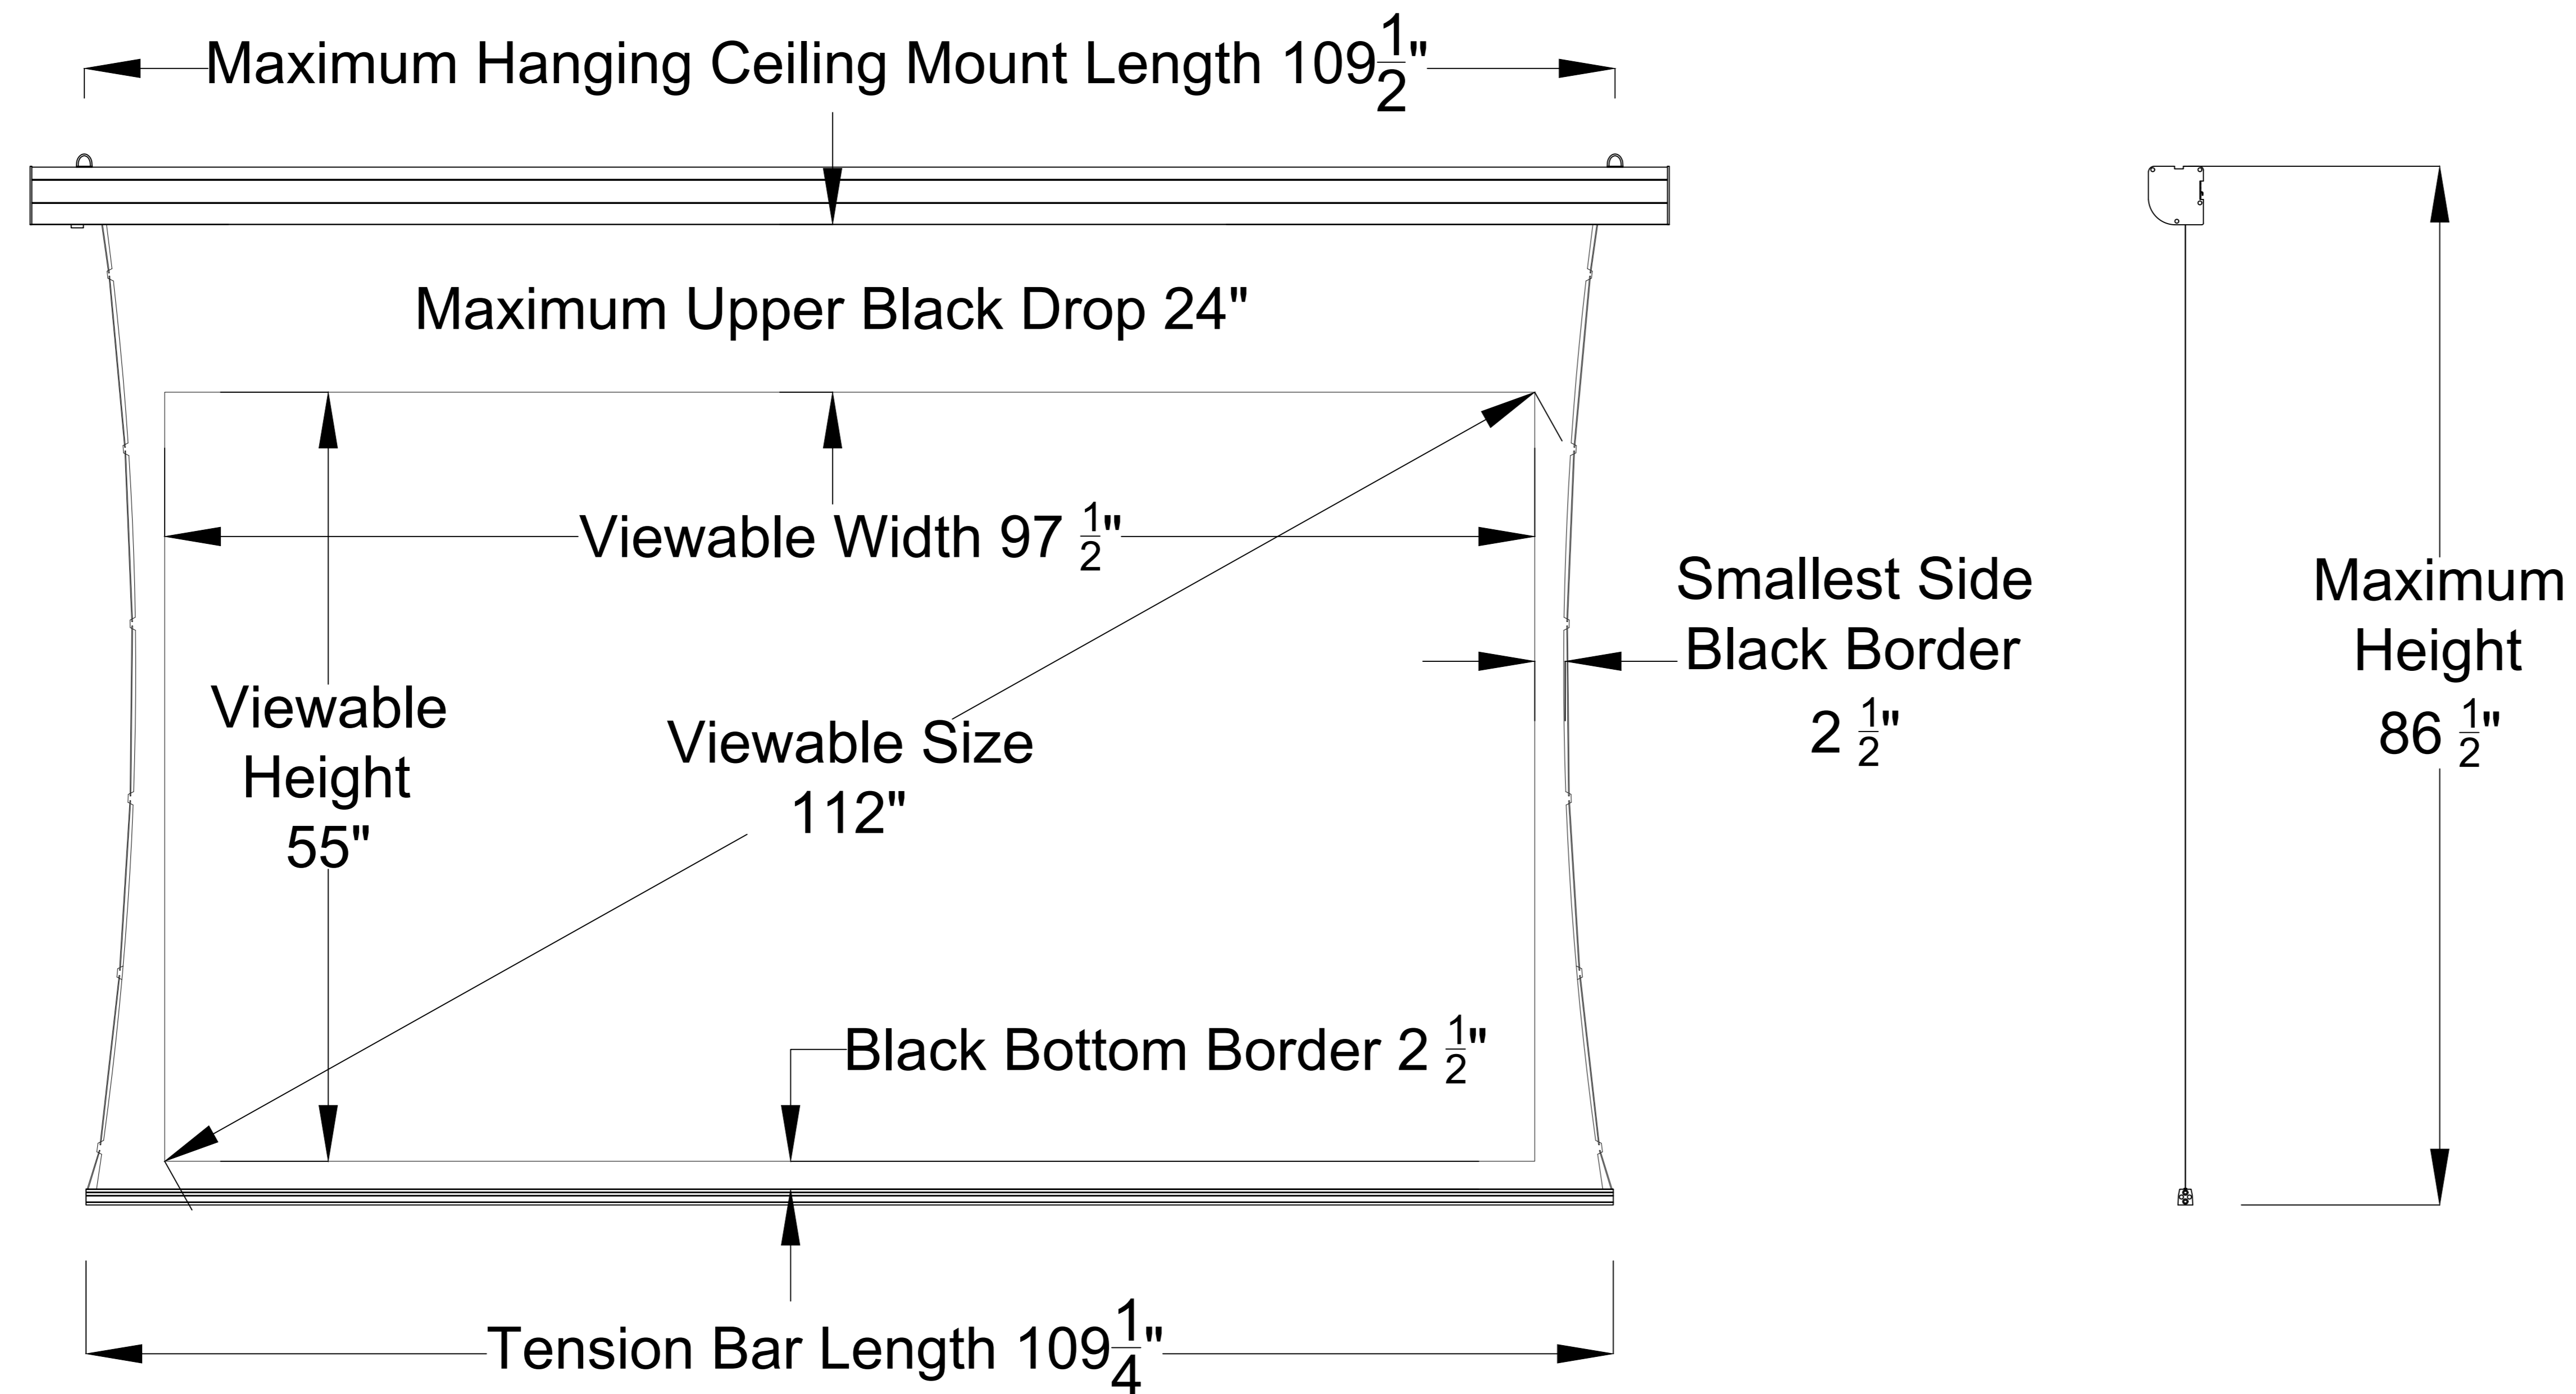

Extended View

Retracted View

Aurora ALR 4K Tab-Tensioned
Motorized Screen 112" 16:9

Product Model: EV-T3-112-1.3

not to scale

Page 1 of 3

Aurora ALR 4K Tab-Tensioned
Motorized Screen 112" 16:9

Product Model: EV-T3-112-1.3

not to scale	Page 2 of 3
--------------	-------------

Mounting Diagrams

Wall Mount

Ceiling Mount

Hanging Ceiling Mount

Aurora ALR 4K Tab-Tensioned
Motorized Screen 112" 16:9

Product Model: EV-T3-112-1.3

not to scale