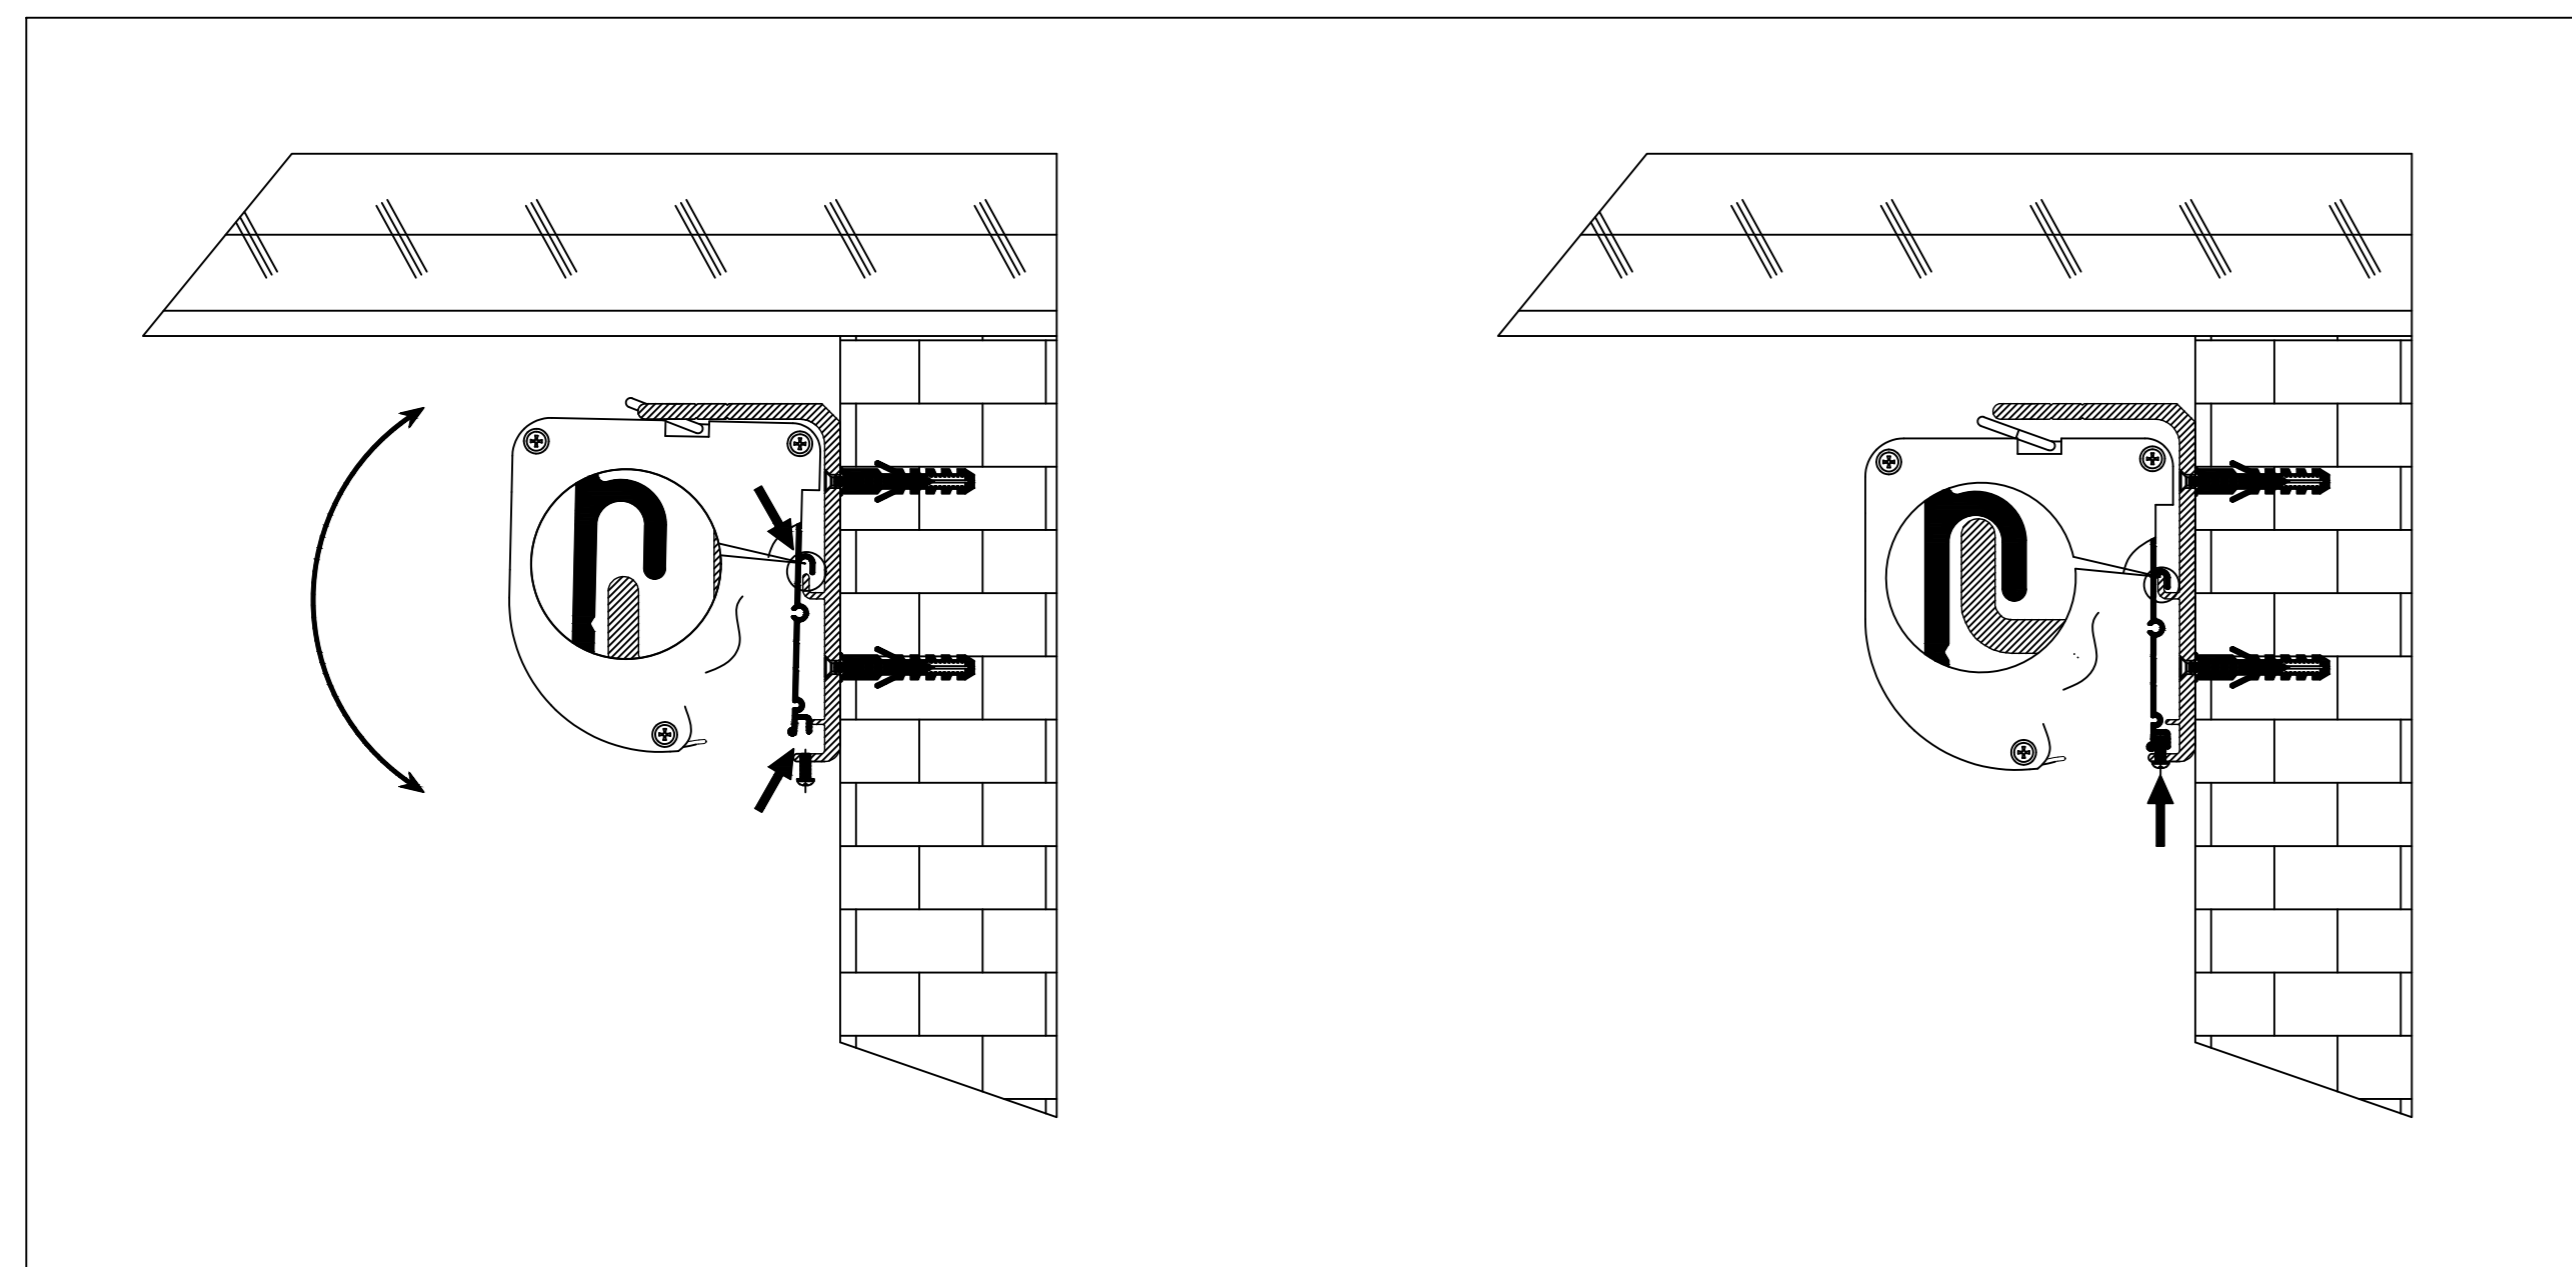

Extended View

Retracted View

Aurora ALR 4K Tab-Tensioned
Motorized Screen 112" 16:9

Product Model: EV-T3-112-1.3

not to scale

Page 1 of 3

Aurora ALR 4K Tab-Tensioned
Motorized Screen 112" 16:9

Product Model: EV-T3-112-1.3

not to scale	Page 2 of 3
--------------	-------------

Mounting Diagrams

Wall Mount

Ceiling Mount

Hanging Ceiling Mount

Aurora ALR 4K Tab-Tensioned
Motorized Screen 112" 16:9

Product Model: EV-T3-112-1.3

not to scale