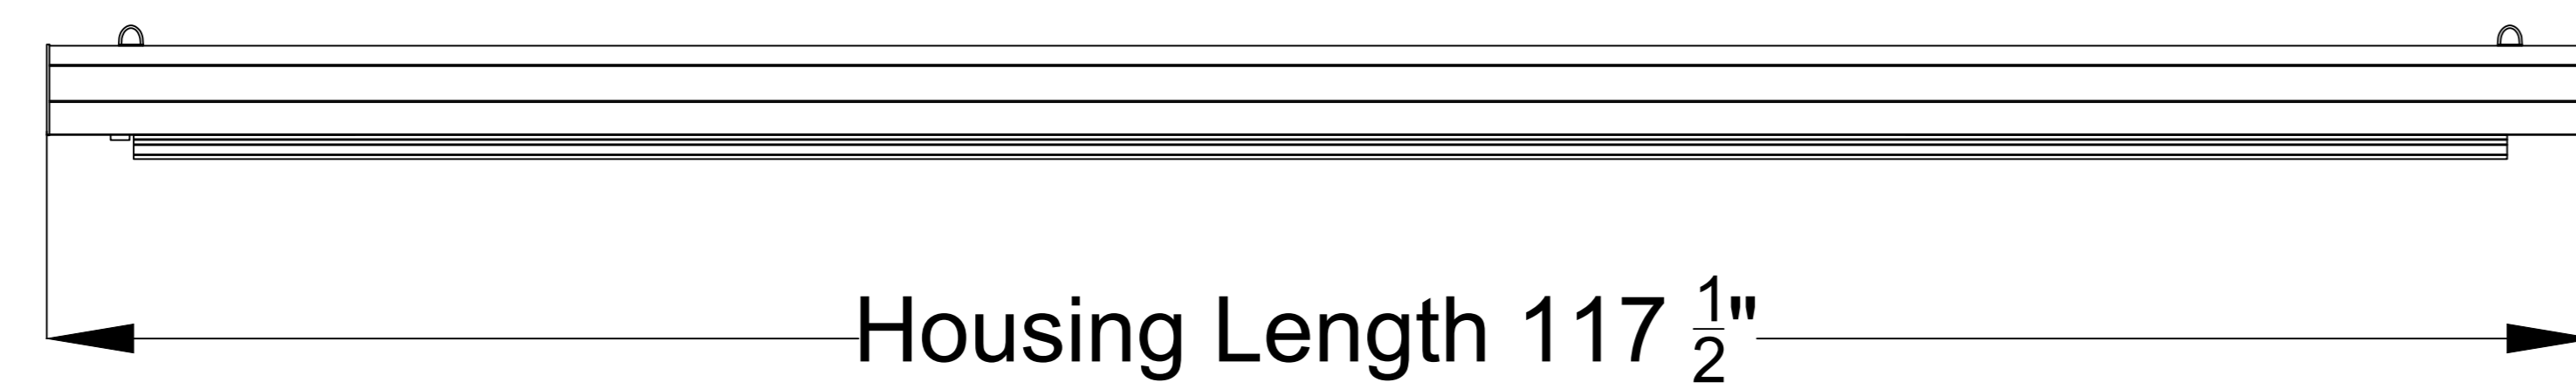

Extended View

Retracted View

Aurora ALR 4K Tab-Tensioned
Motorized Screen 112" 16:9

Product Model: EV-T3-112-1.3

not to scale

Page 1 of 3

Aurora ALR 4K Tab-Tensioned
Motorized Screen 112" 16:9

Product Model: EV-T3-112-1.3

not to scale	Page 2 of 3
--------------	-------------

Mounting Diagrams

Wall Mount

Ceiling Mount

Hanging Ceiling Mount

Aurora ALR 4K Tab-Tensioned
Motorized Screen 112" 16:9

Product Model: EV-T3-112-1.3

not to scale