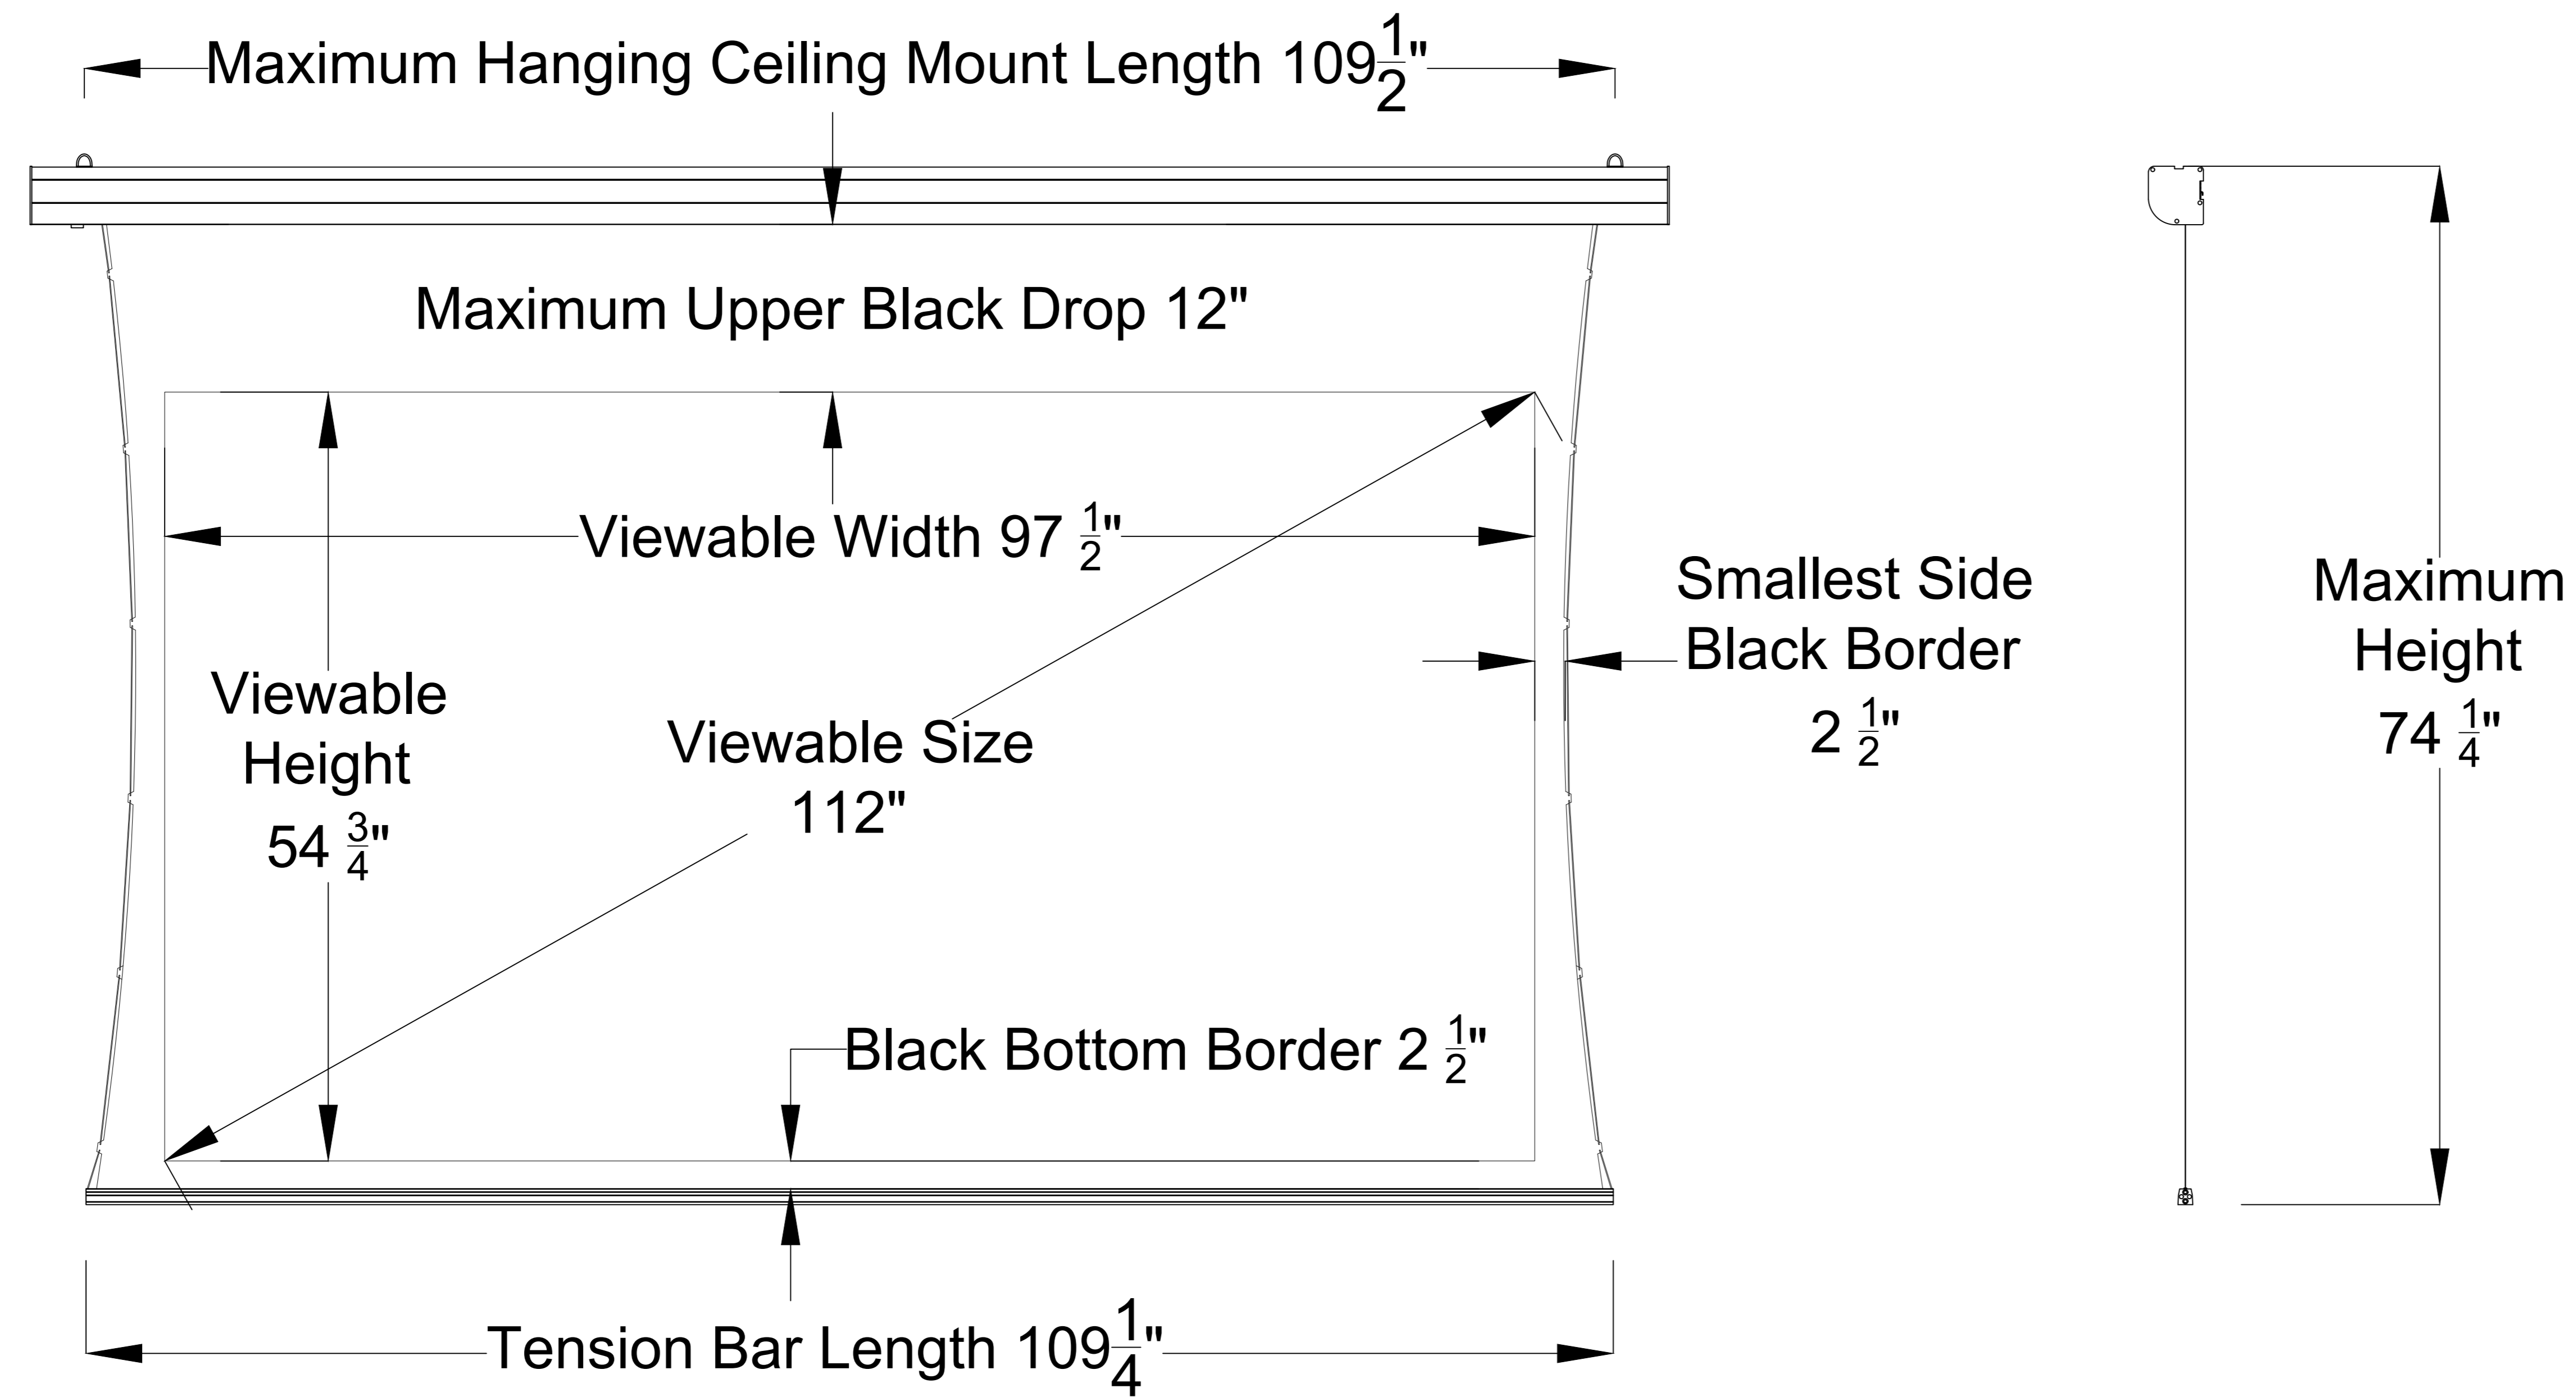

Extended View

Retracted View

Aurora ALR 4K Tab-Tensioned
Motorized Screen 112" 16:9

Product Model: EV-T3-112-1.3

not to scale

Page 1 of 3

Left Side of Housing

Power Cord

Wired Trigger Port

Wall Control Port

Learn Key

Mounting Bracket

Holes for ceiling mount

Lip that latches onto housing

Holes for wall mount

Aurora ALR 4K Tab-Tensioned Motorized Screen 112" 16:9

Product Model: EV-T3-112-1.3

not to scale

Page 2 of 3

Mounting Diagrams

Wall Mount

Ceiling Mount

Hanging Ceiling Mount

Aurora ALR 4K Tab-Tensioned
Motorized Screen 112" 16:9

Product Model: EV-T3-112-1.3

not to scale

Page 3 of 3