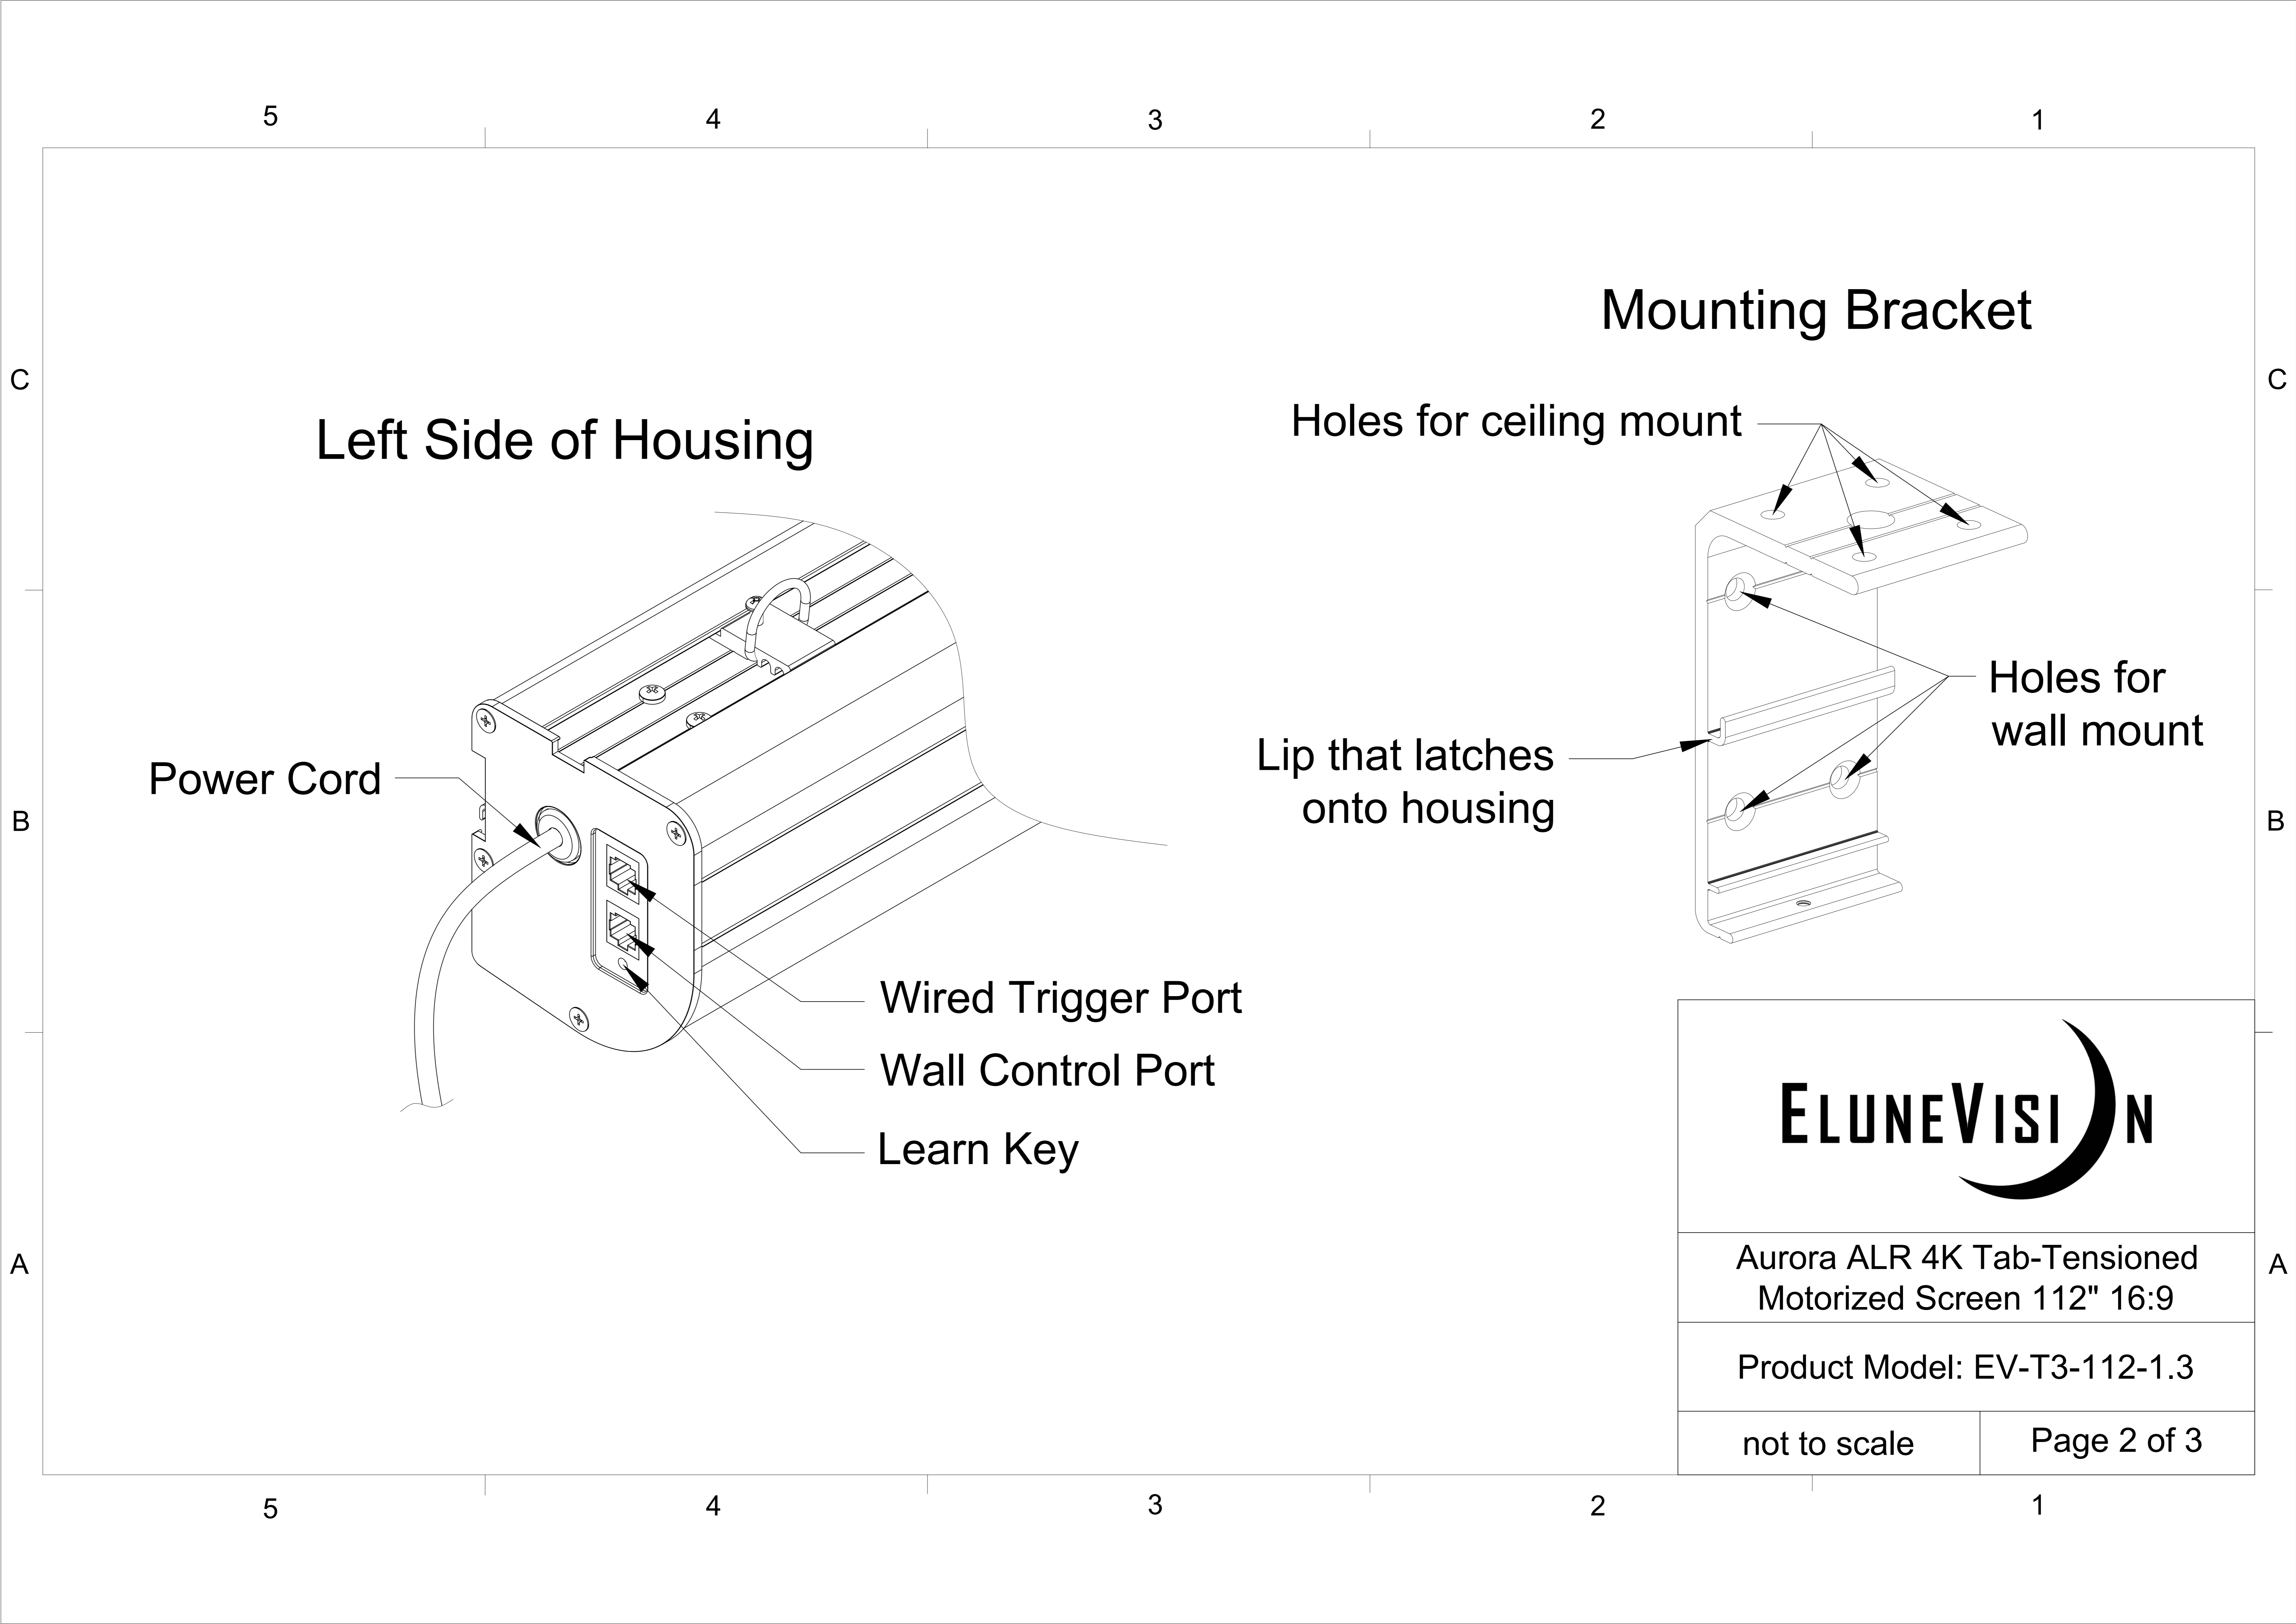

Extended View

Retracted View

Aurora ALR 4K Tab-Tensioned
Motorized Screen 112" 16:9

Product Model: EV-T3-112-1.3

not to scale

Page 1 of 3

Left Side of Housing

Power Cord

Wired Trigger Port

Wall Control Port

Learn Key

Mounting Bracket

Holes for ceiling mount

Lip that latches onto housing

Holes for wall mount

Aurora ALR 4K Tab-Tensioned Motorized Screen 112" 16:9

Product Model: EV-T3-112-1.3

not to scale

Page 2 of 3

Mounting Diagrams

Wall Mount

Ceiling Mount

Hanging Ceiling Mount

Aurora ALR 4K Tab-Tensioned
Motorized Screen 112" 16:9

Product Model: EV-T3-112-1.3

not to scale

Page 3 of 3