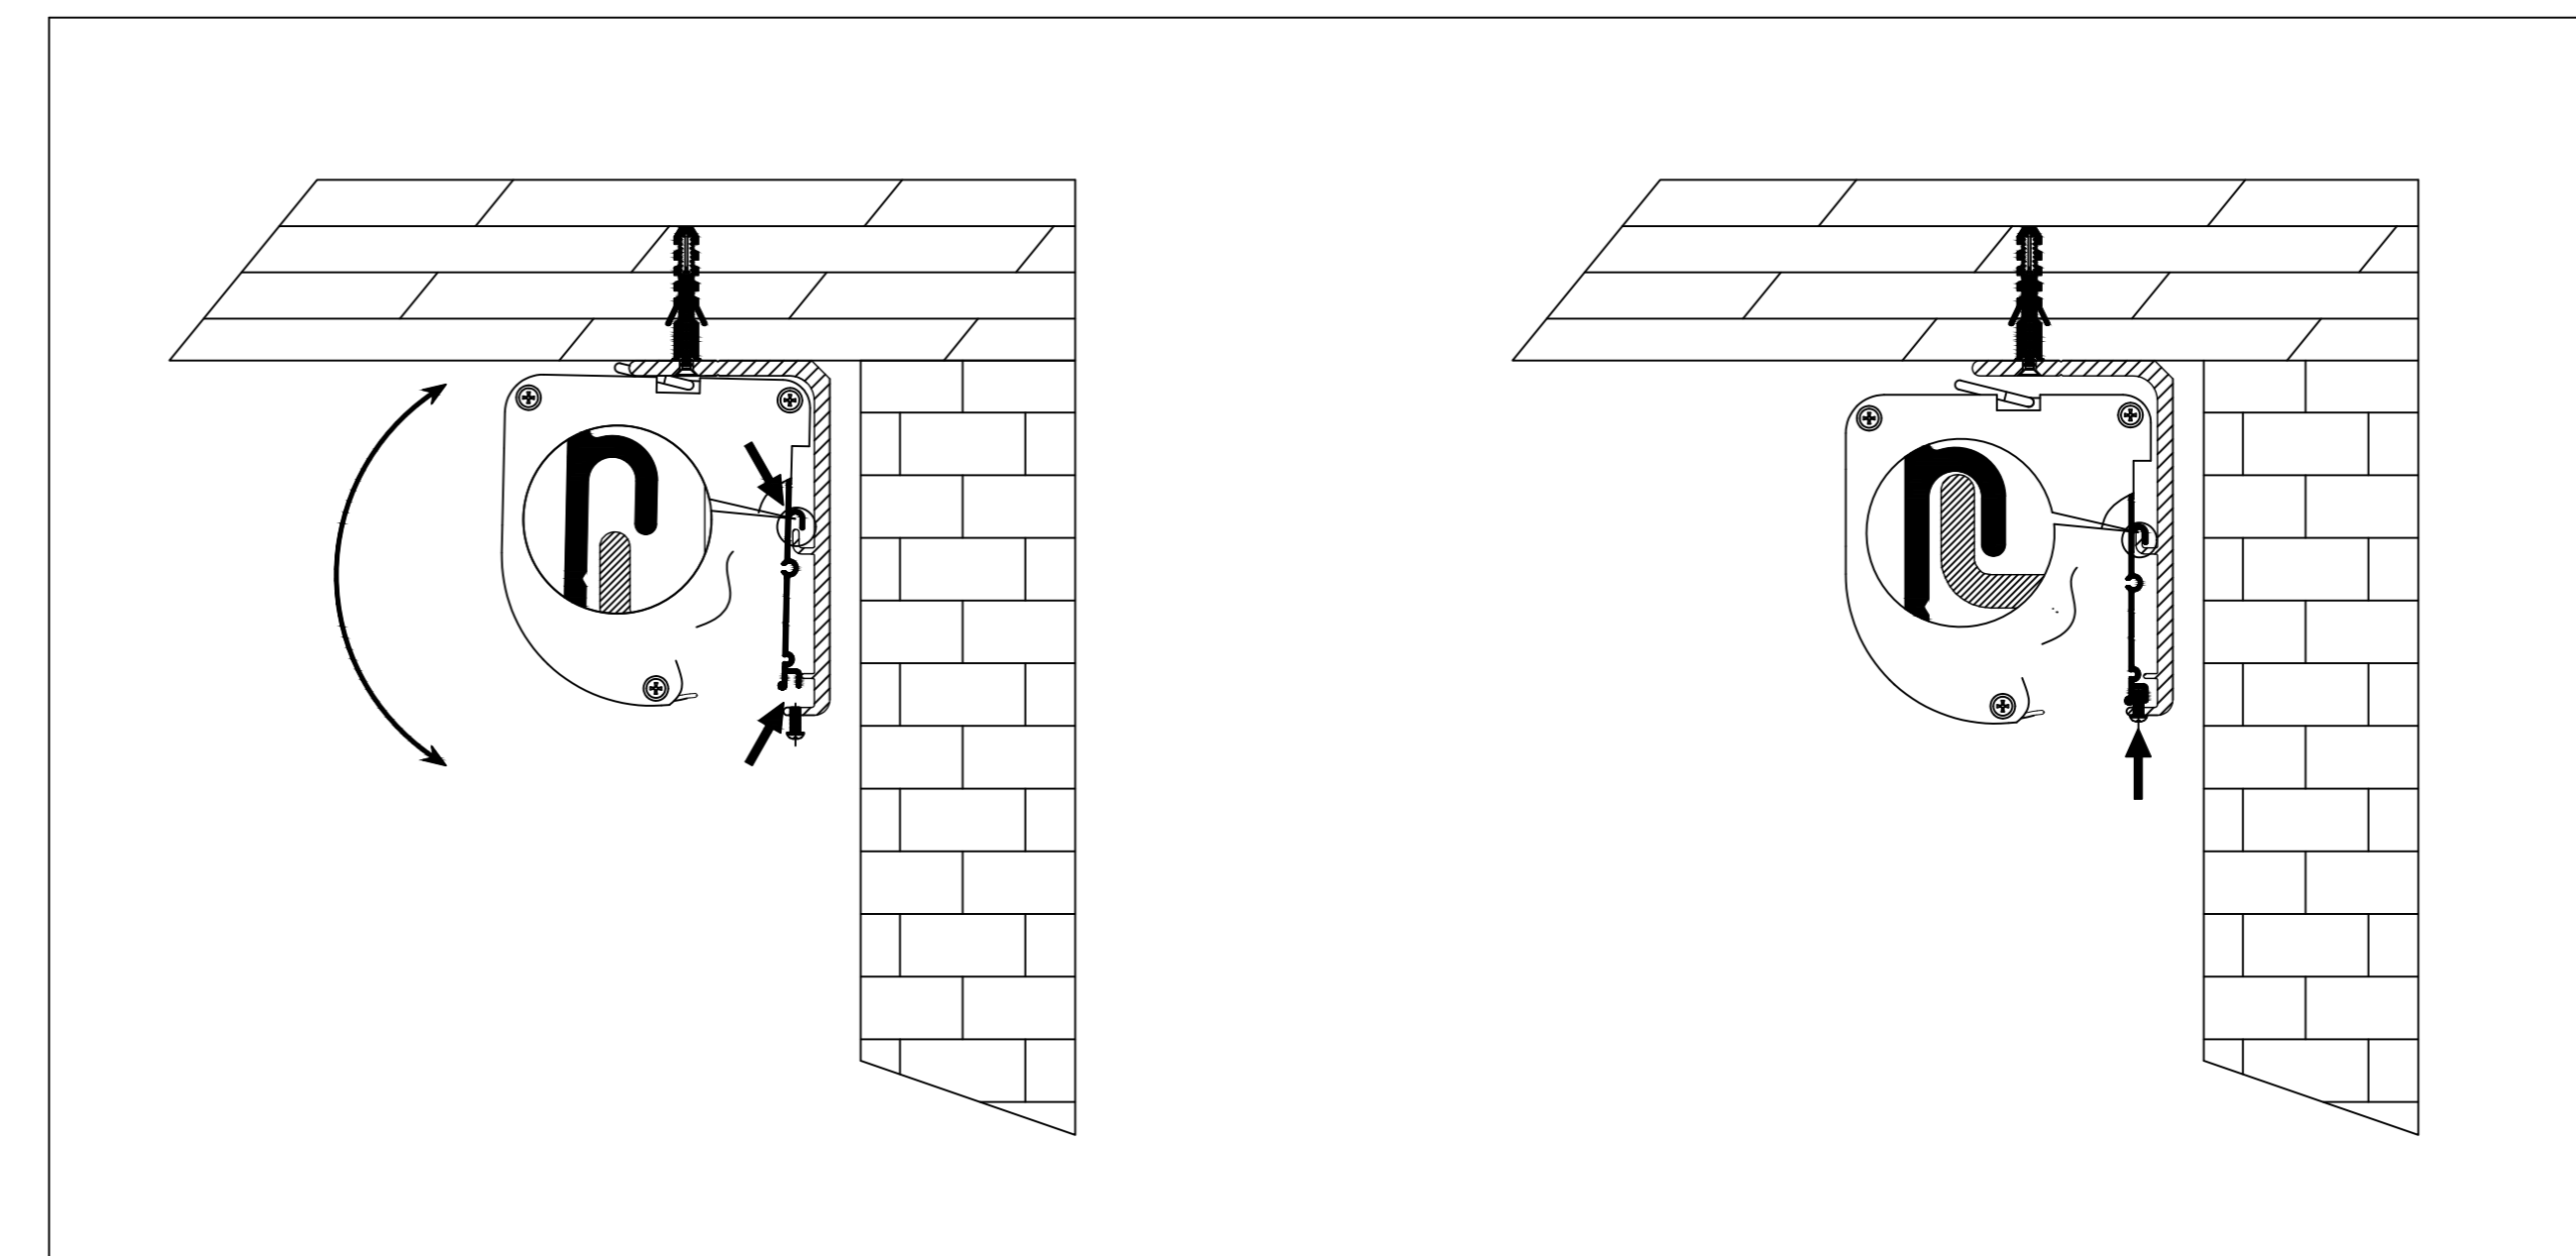

Wired Trigger Port

Wall Control Port

Learn Key

Mounting Bracket

Holes for ceiling mount

Lip that latches onto housing

Holes for wall mount

Aurora ALR 4K Tab-Tensioned Motorized Screen 112" 16:9

Product Model: EV-T3-112-1.3

not to scale

Page 2 of 3

Mounting Diagrams

Wall Mount

Ceiling Mount

Hanging Ceiling Mount

Aurora ALR 4K Tab-Tensioned
Motorized Screen 112" 16:9