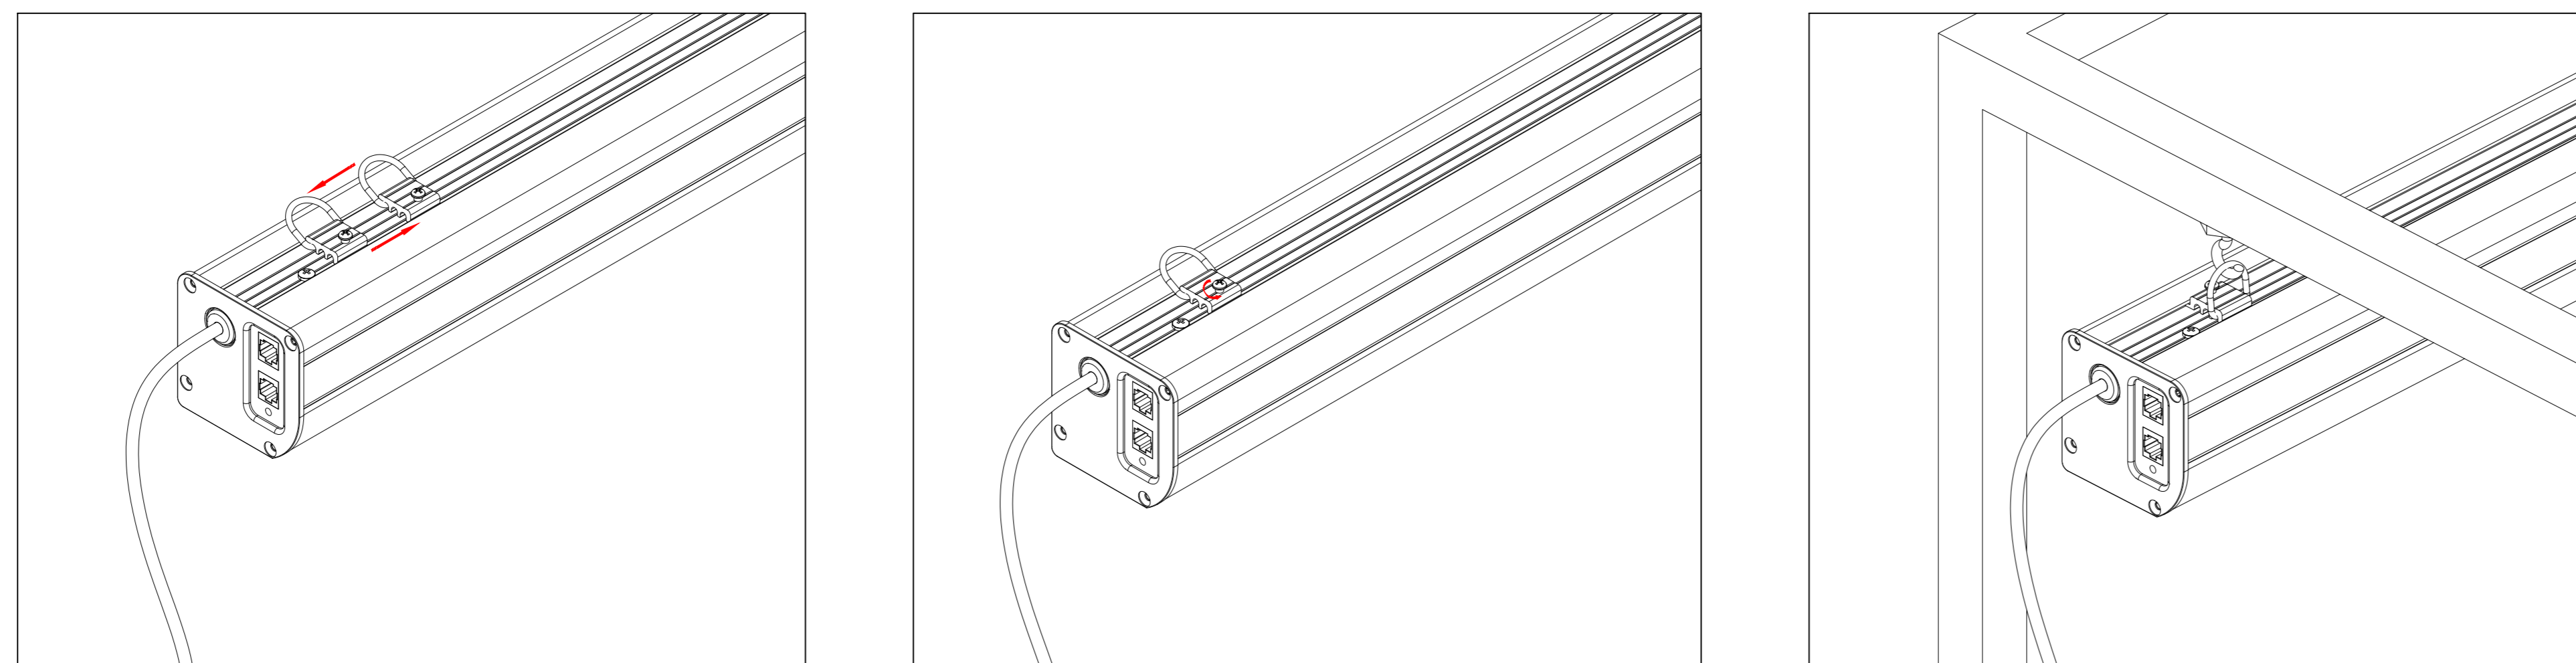

Wired Trigger Port

Wall Control Port

Learn Key

Mounting Bracket

Holes for ceiling mount

Lip that latches onto housing

Holes for wall mount

Aurora ALR 4K Tab-Tensioned Motorized Screen 112" 16:9

Product Model: EV-T3-112-1.3

not to scale

Page 2 of 3

Mounting Diagrams

Wall Mount

Ceiling Mount

Hanging Ceiling Mount

Aurora ALR 4K Tab-Tensioned
Motorized Screen 112" 16:9

Product Model: EV-T3-112-1.3

not to scale

Page 3 of 3