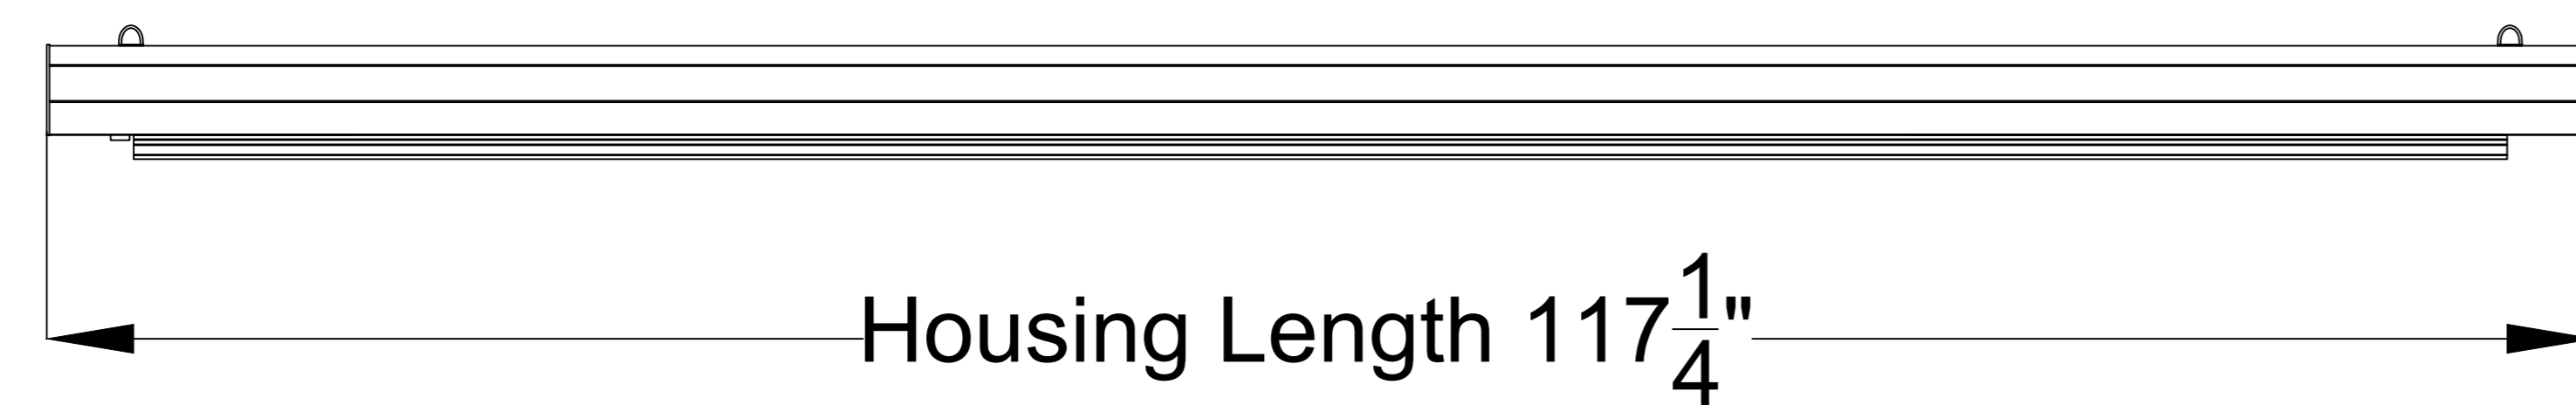

Extended View

Retracted View

Aurora ALR 4K Tab-Tensioned
Motorized Screen 112" 16:9

Product Model: EV-T3-112-1.3

not to scale

Page 1 of 3

Left Side of Housing

Power Cord

Wired Trigger Port

Wall Control Port

Learn Key

Mounting Bracket

Holes for ceiling mount

Lip that latches onto housing

Holes for wall mount

Aurora ALR 4K Tab-Tensioned Motorized Screen 112" 16:9

Product Model: EV-T3-112-1.3

not to scale

Page 2 of 3

Mounting Diagrams

Wall Mount

Ceiling Mount

Hanging Ceiling Mount

Aurora ALR 4K Tab-Tensioned
Motorized Screen 112" 16:9

Product Model: EV-T3-112-1.3

not to scale

Page 3 of 3