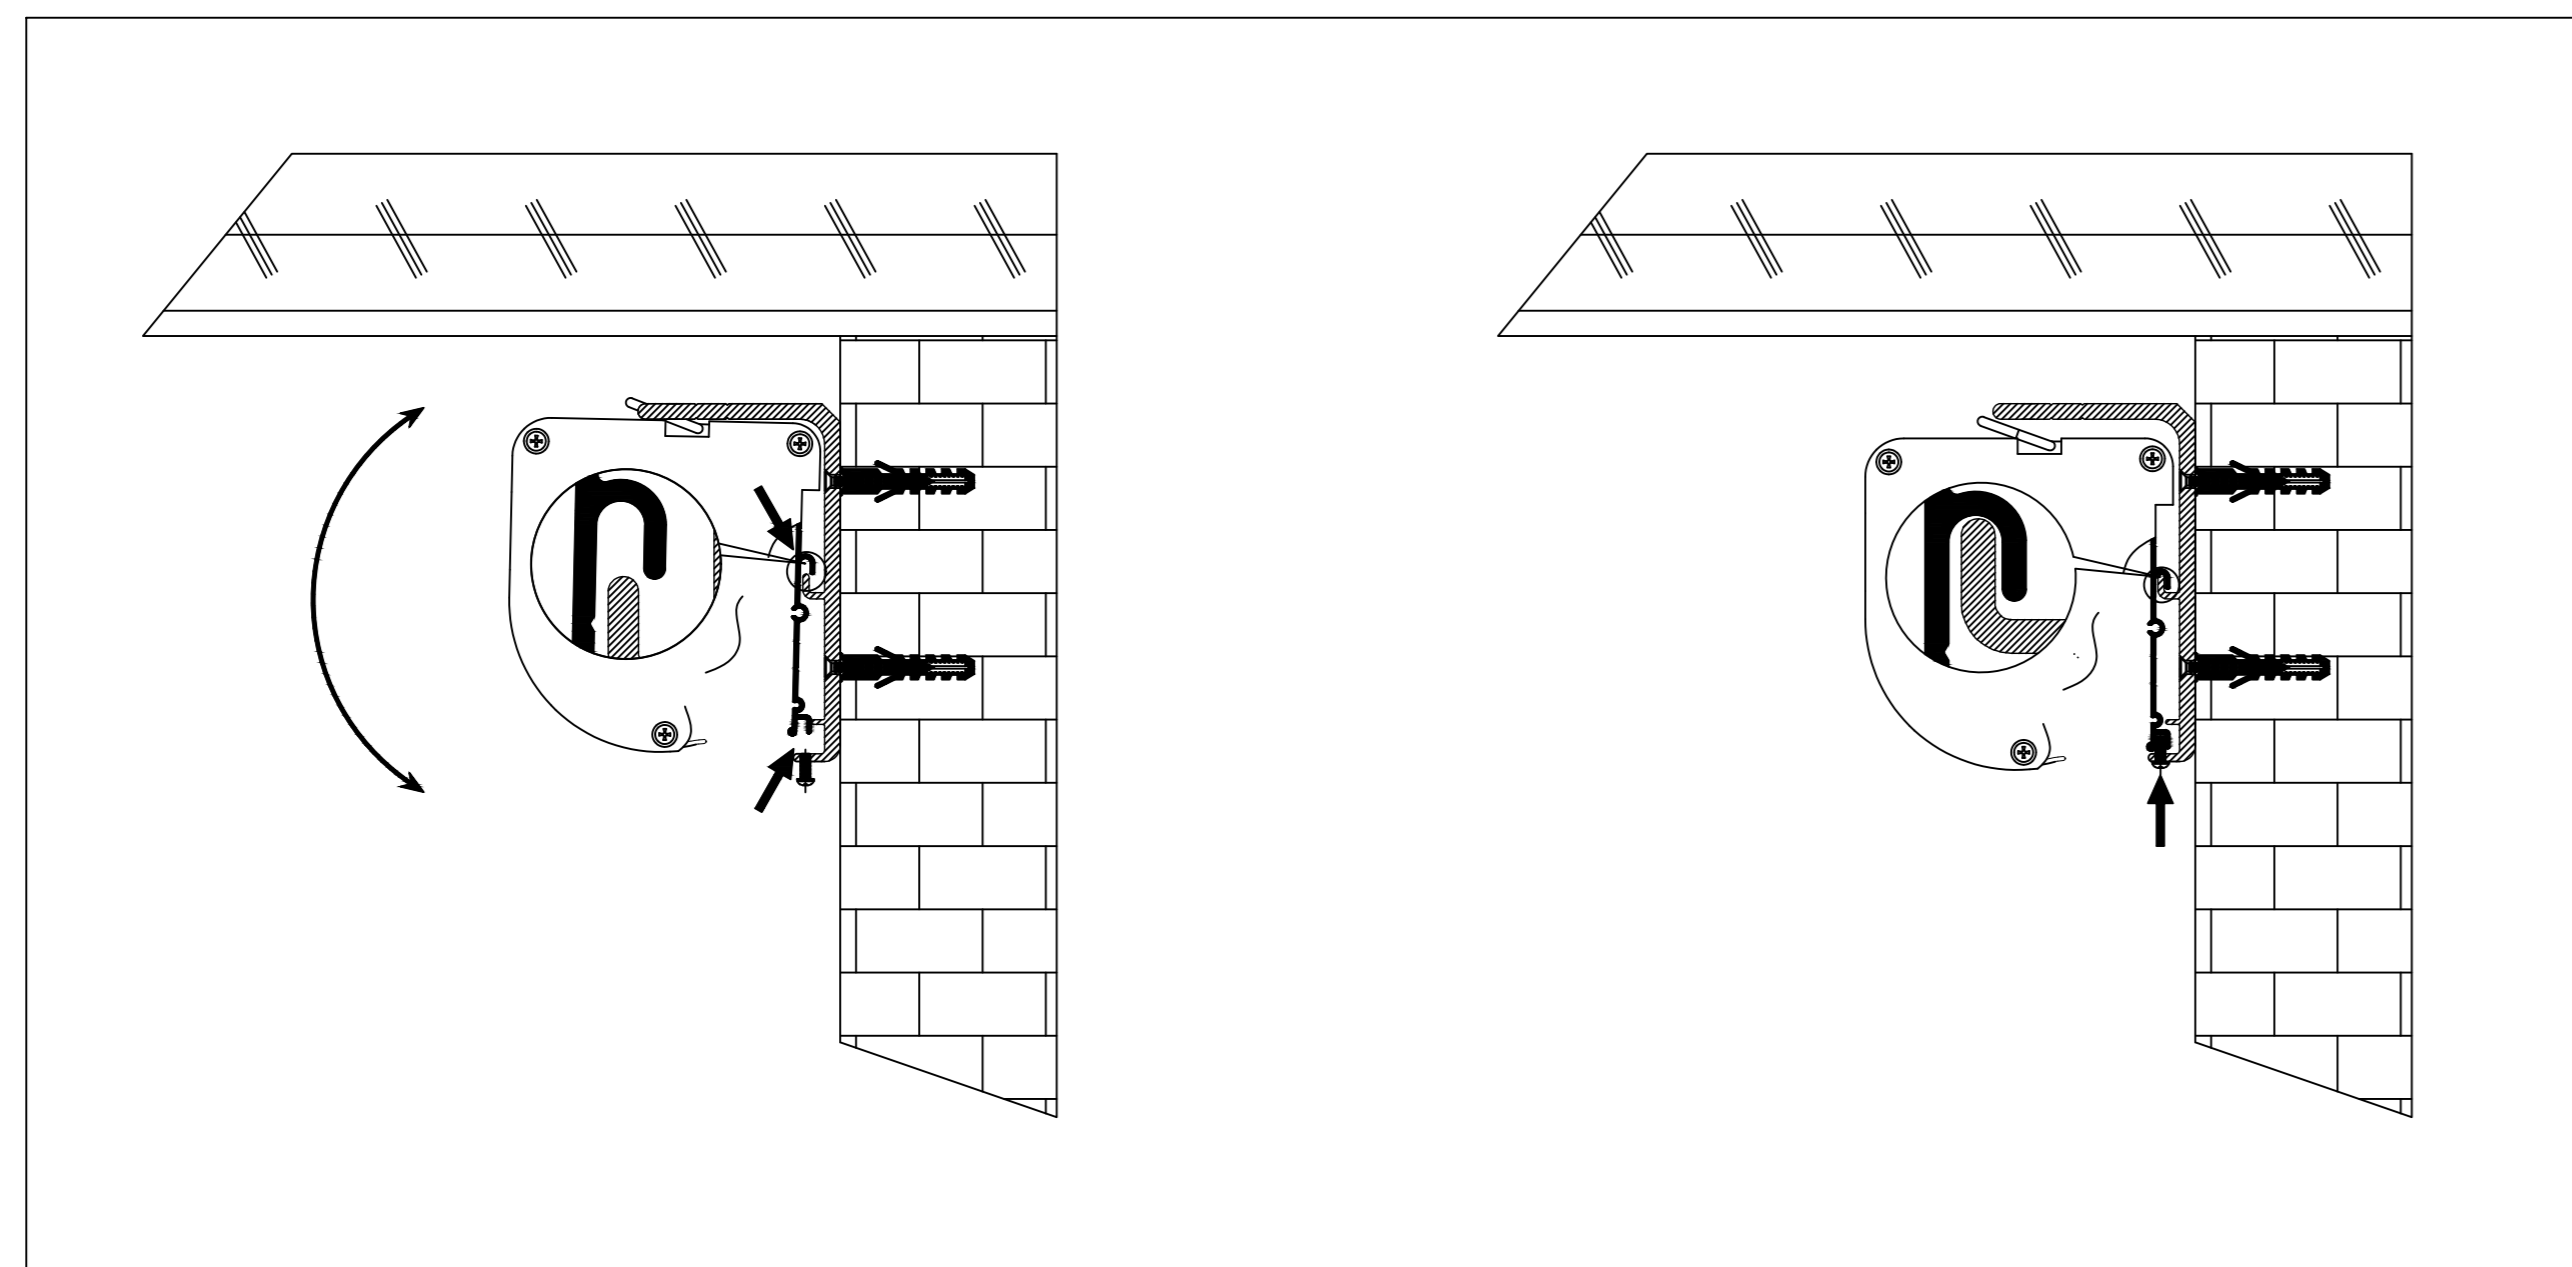

Wired Trigger Port

Wall Control Port

Learn Key

Mounting Bracket

Holes for ceiling mount

Lip that latches onto housing

Holes for wall mount

Aurora ALR 4K Tab-Tensioned Motorized Screen 112" 16:9

Product Model: EV-T3-112-1.3

not to scale

Page 2 of 3

Mounting Diagrams

Wall Mount

Ceiling Mount

Hanging Ceiling Mount

Aurora ALR 4K Tab-Tensioned
Motorized Screen 112" 16:9