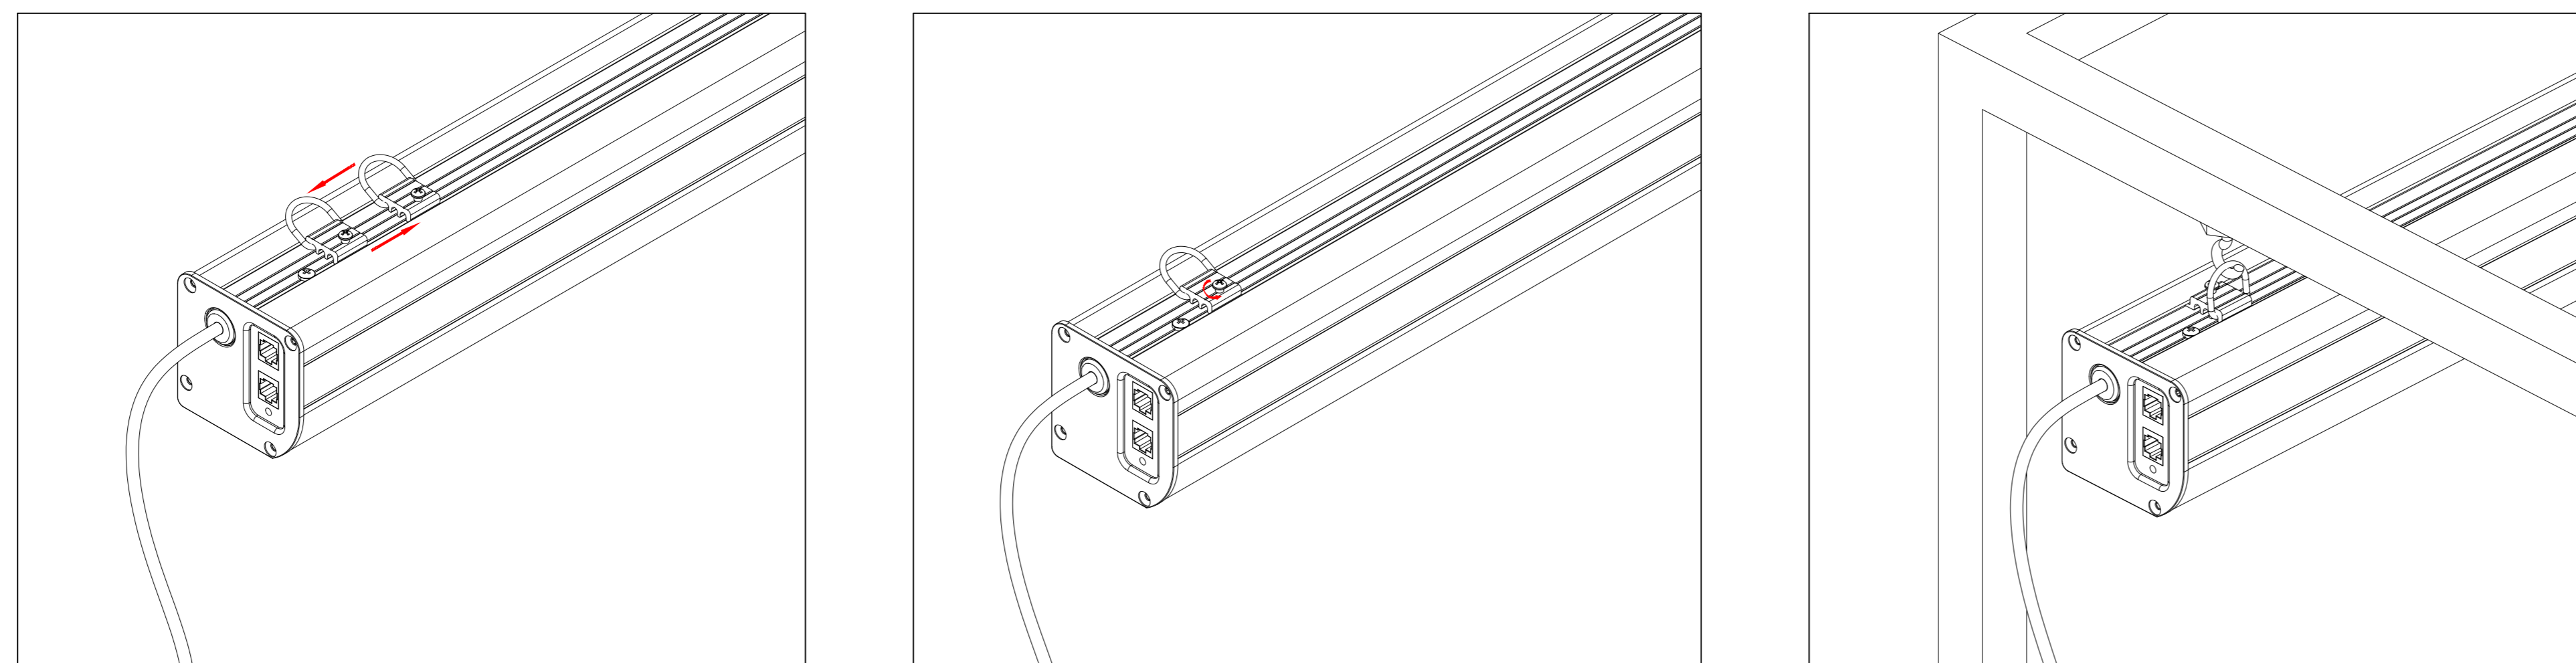

Wired Trigger Port
 Wall Control Port
 Learn Key

Mounting Bracket

Holes for ceiling mount

Holes for wall mount

Lip that latches onto housing

Reference Studio 4K Tab-Tensioned
 Motorized Screen 120" 16:9

Product Model: EV-T3-120-1.0

not to scale

Page 2 of 3

Mounting Diagrams

Wall Mount

Ceiling Mount

Hanging Ceiling Mount

Reference Studio 4K Tab-Tensioned
Motorized Screen 120" 16:9

Product Model: EV-T3-120-1.0