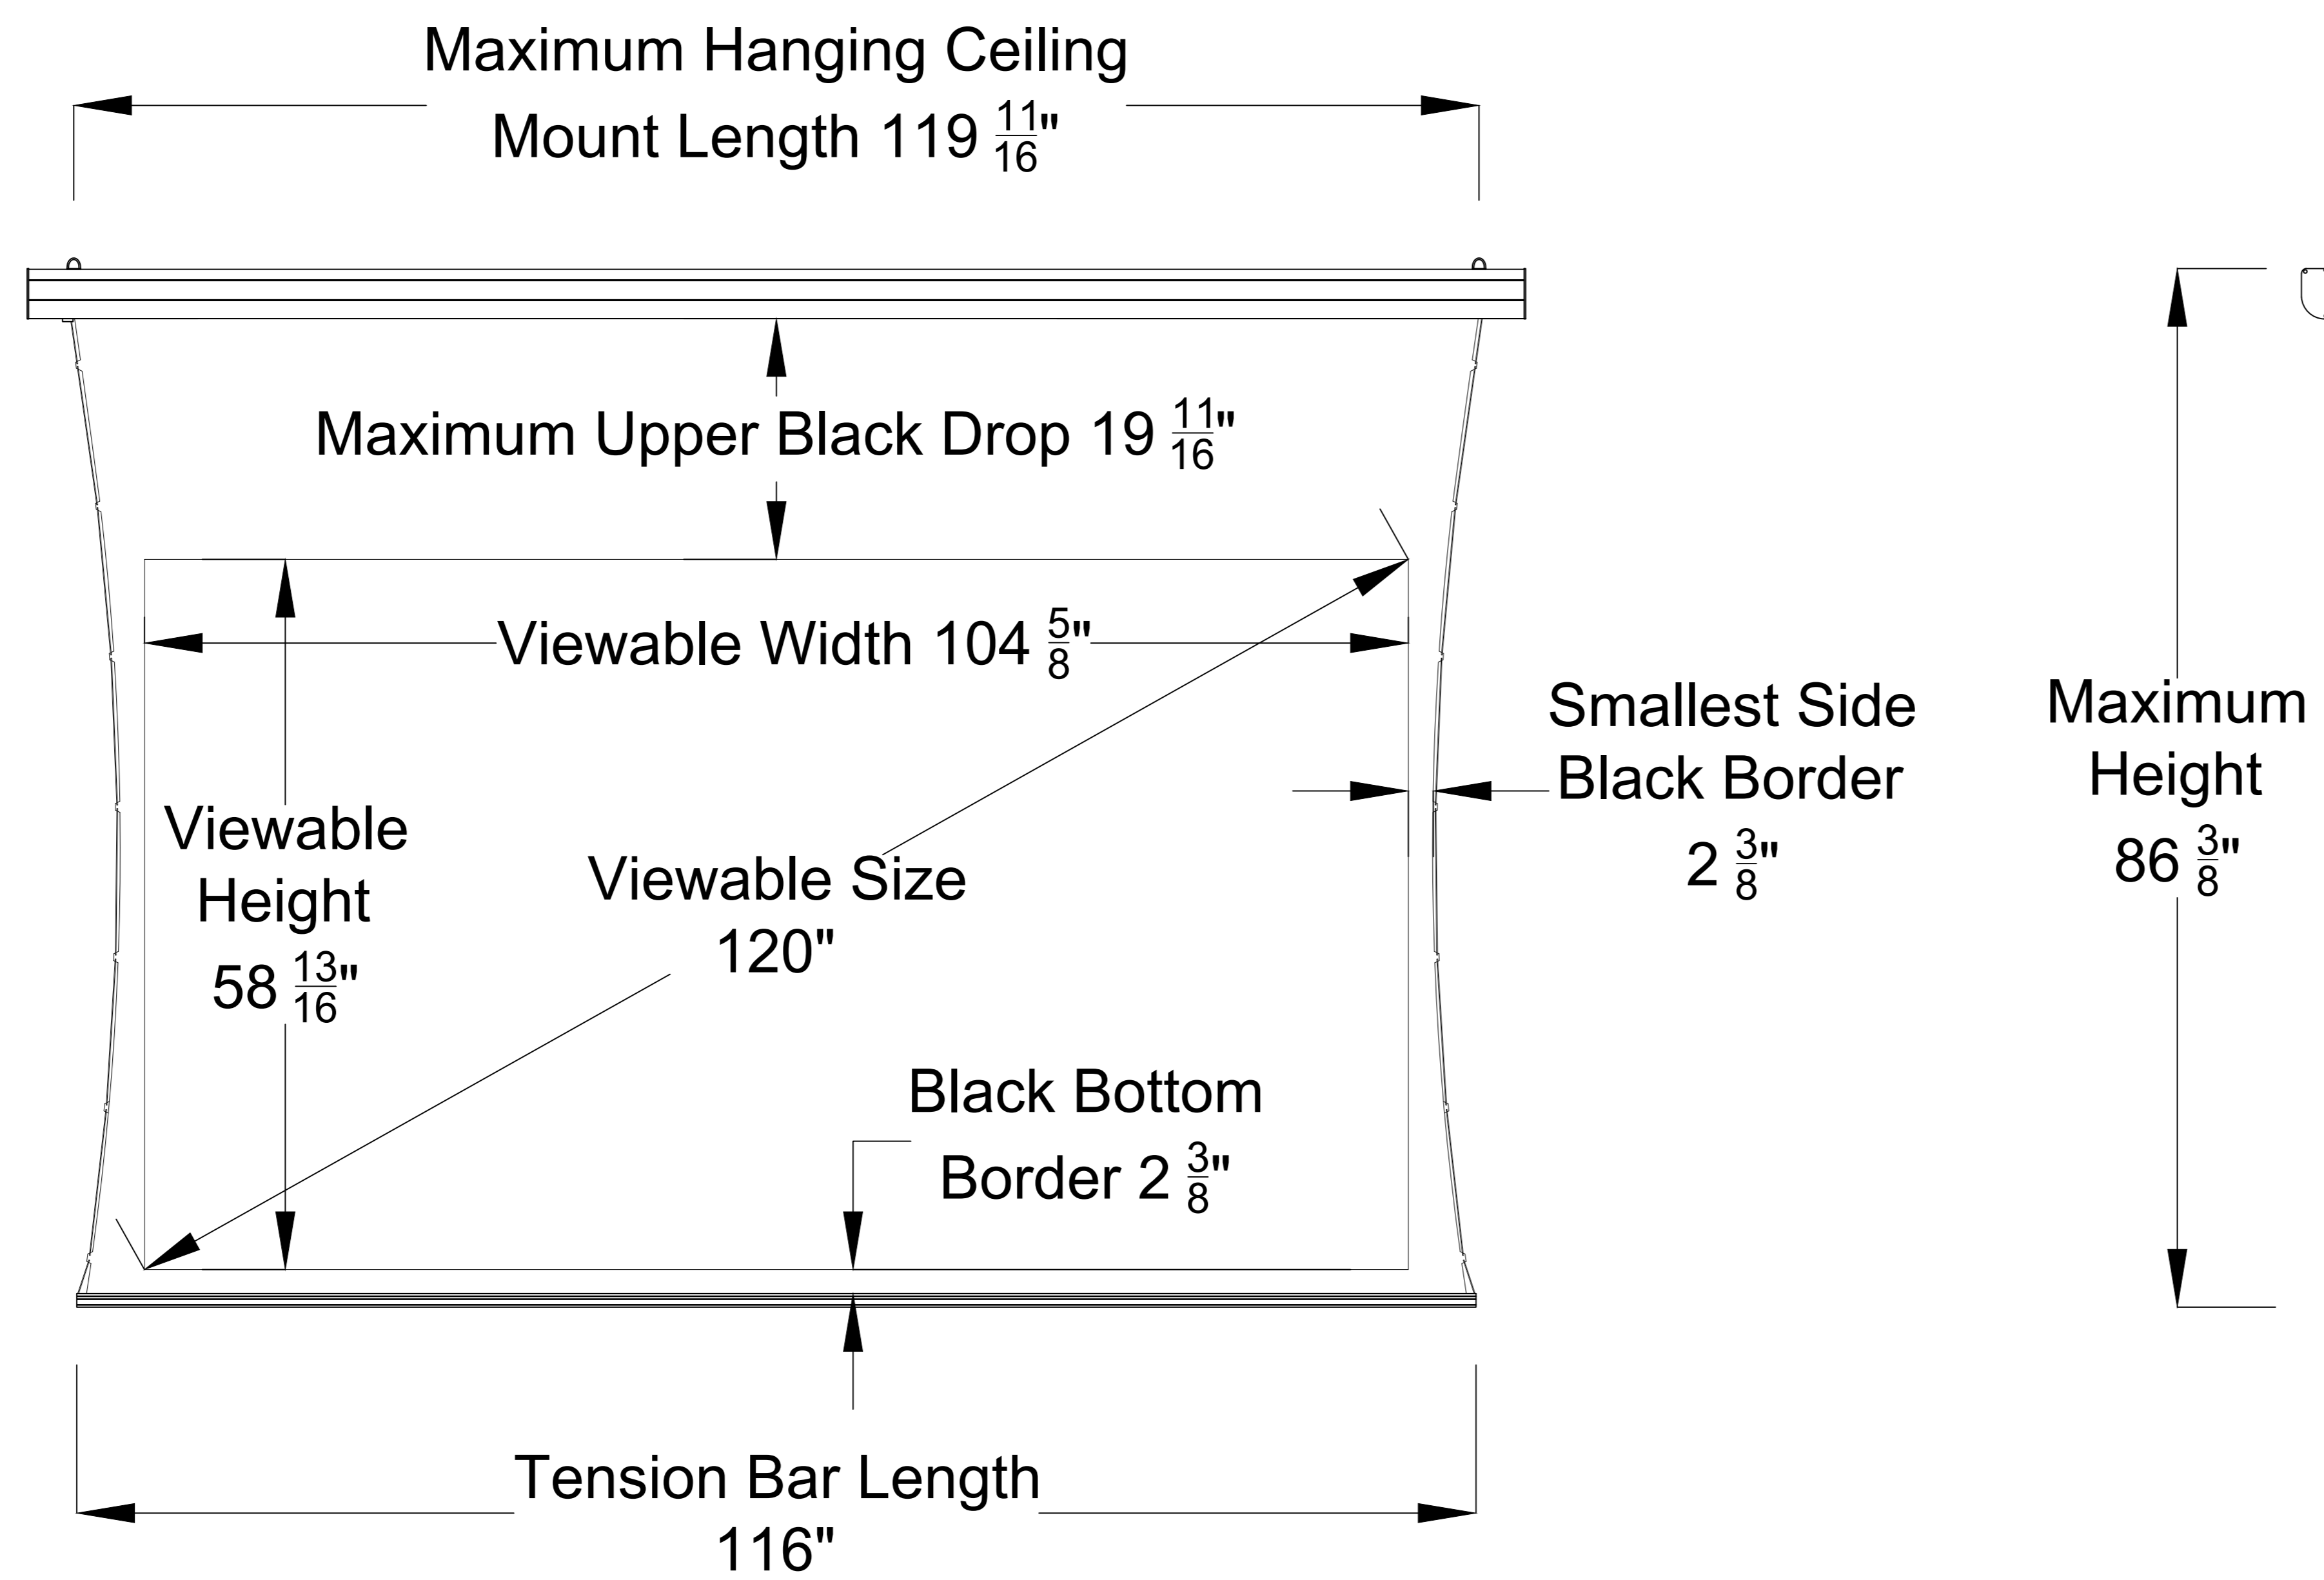

Extended View

Retracted View

Reference Studio 4K Tab-Tensioned
Motorized Screen 120" 16:9

Product Model: EV-T3-120-1.0

not to scale

Page 1 of 3

Left Side of Housing

Power Cord

Wired Trigger Port
 Wall Control Port
 Learn Key

Mounting Bracket

Holes for ceiling mount

Holes for wall mount

Lip that latches onto housing

Reference Studio 4K Tab-Tensioned
 Motorized Screen 120" 16:9

Product Model: EV-T3-120-1.0

not to scale

Page 2 of 3

Mounting Diagrams

Wall Mount

Ceiling Mount

Hanging Ceiling Mount

Reference Studio 4K Tab-Tensioned
Motorized Screen 120" 16:9

Product Model: EV-T3-120-1.0

not to scale

Page 3 of 3