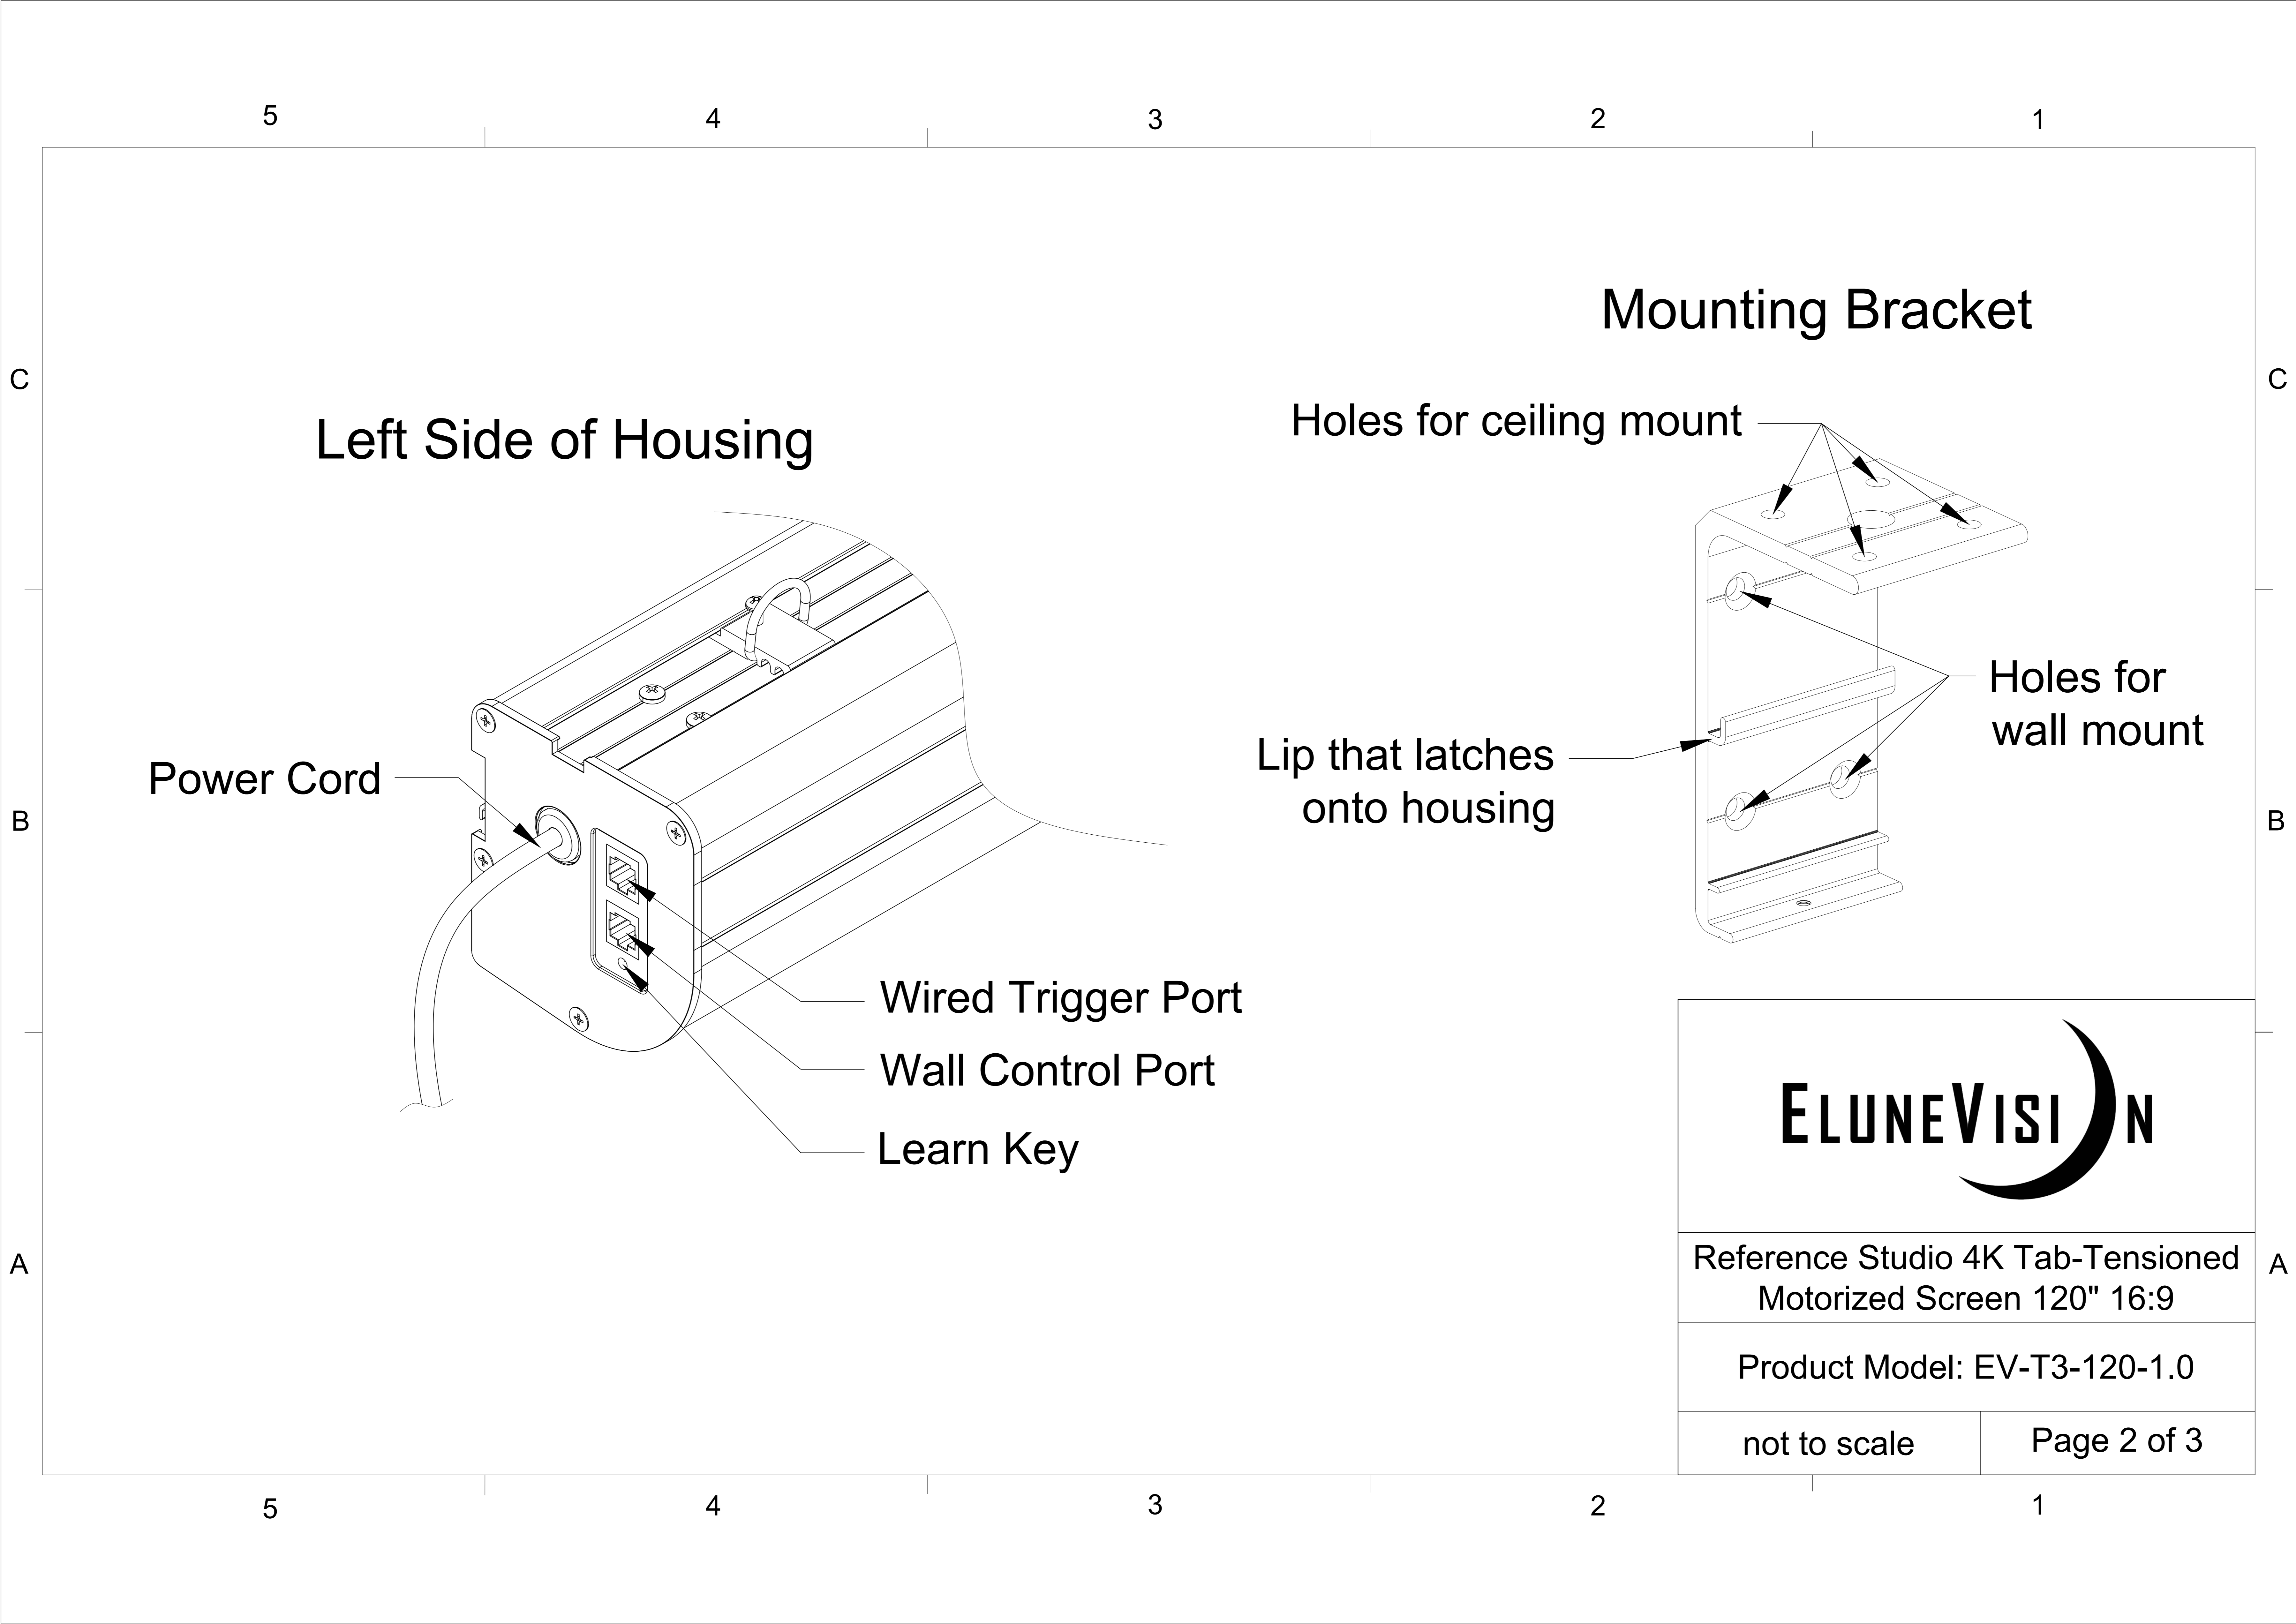

Extended View

Retracted View

Reference Studio 4K Tab-Tensioned
Motorized Screen 120" 16:9

Product Model: EV-T3-120-1.0

not to scale

Page 1 of 3

Left Side of Housing

Power Cord

Wired Trigger Port
 Wall Control Port
 Learn Key

Mounting Bracket

Holes for ceiling mount

Holes for wall mount

Lip that latches onto housing

Reference Studio 4K Tab-Tensioned
 Motorized Screen 120" 16:9

Product Model: EV-T3-120-1.0

not to scale

Page 2 of 3

Mounting Diagrams

Wall Mount

Ceiling Mount

Hanging Ceiling Mount

Reference Studio 4K Tab-Tensioned
Motorized Screen 120" 16:9

Product Model: EV-T3-120-1.0