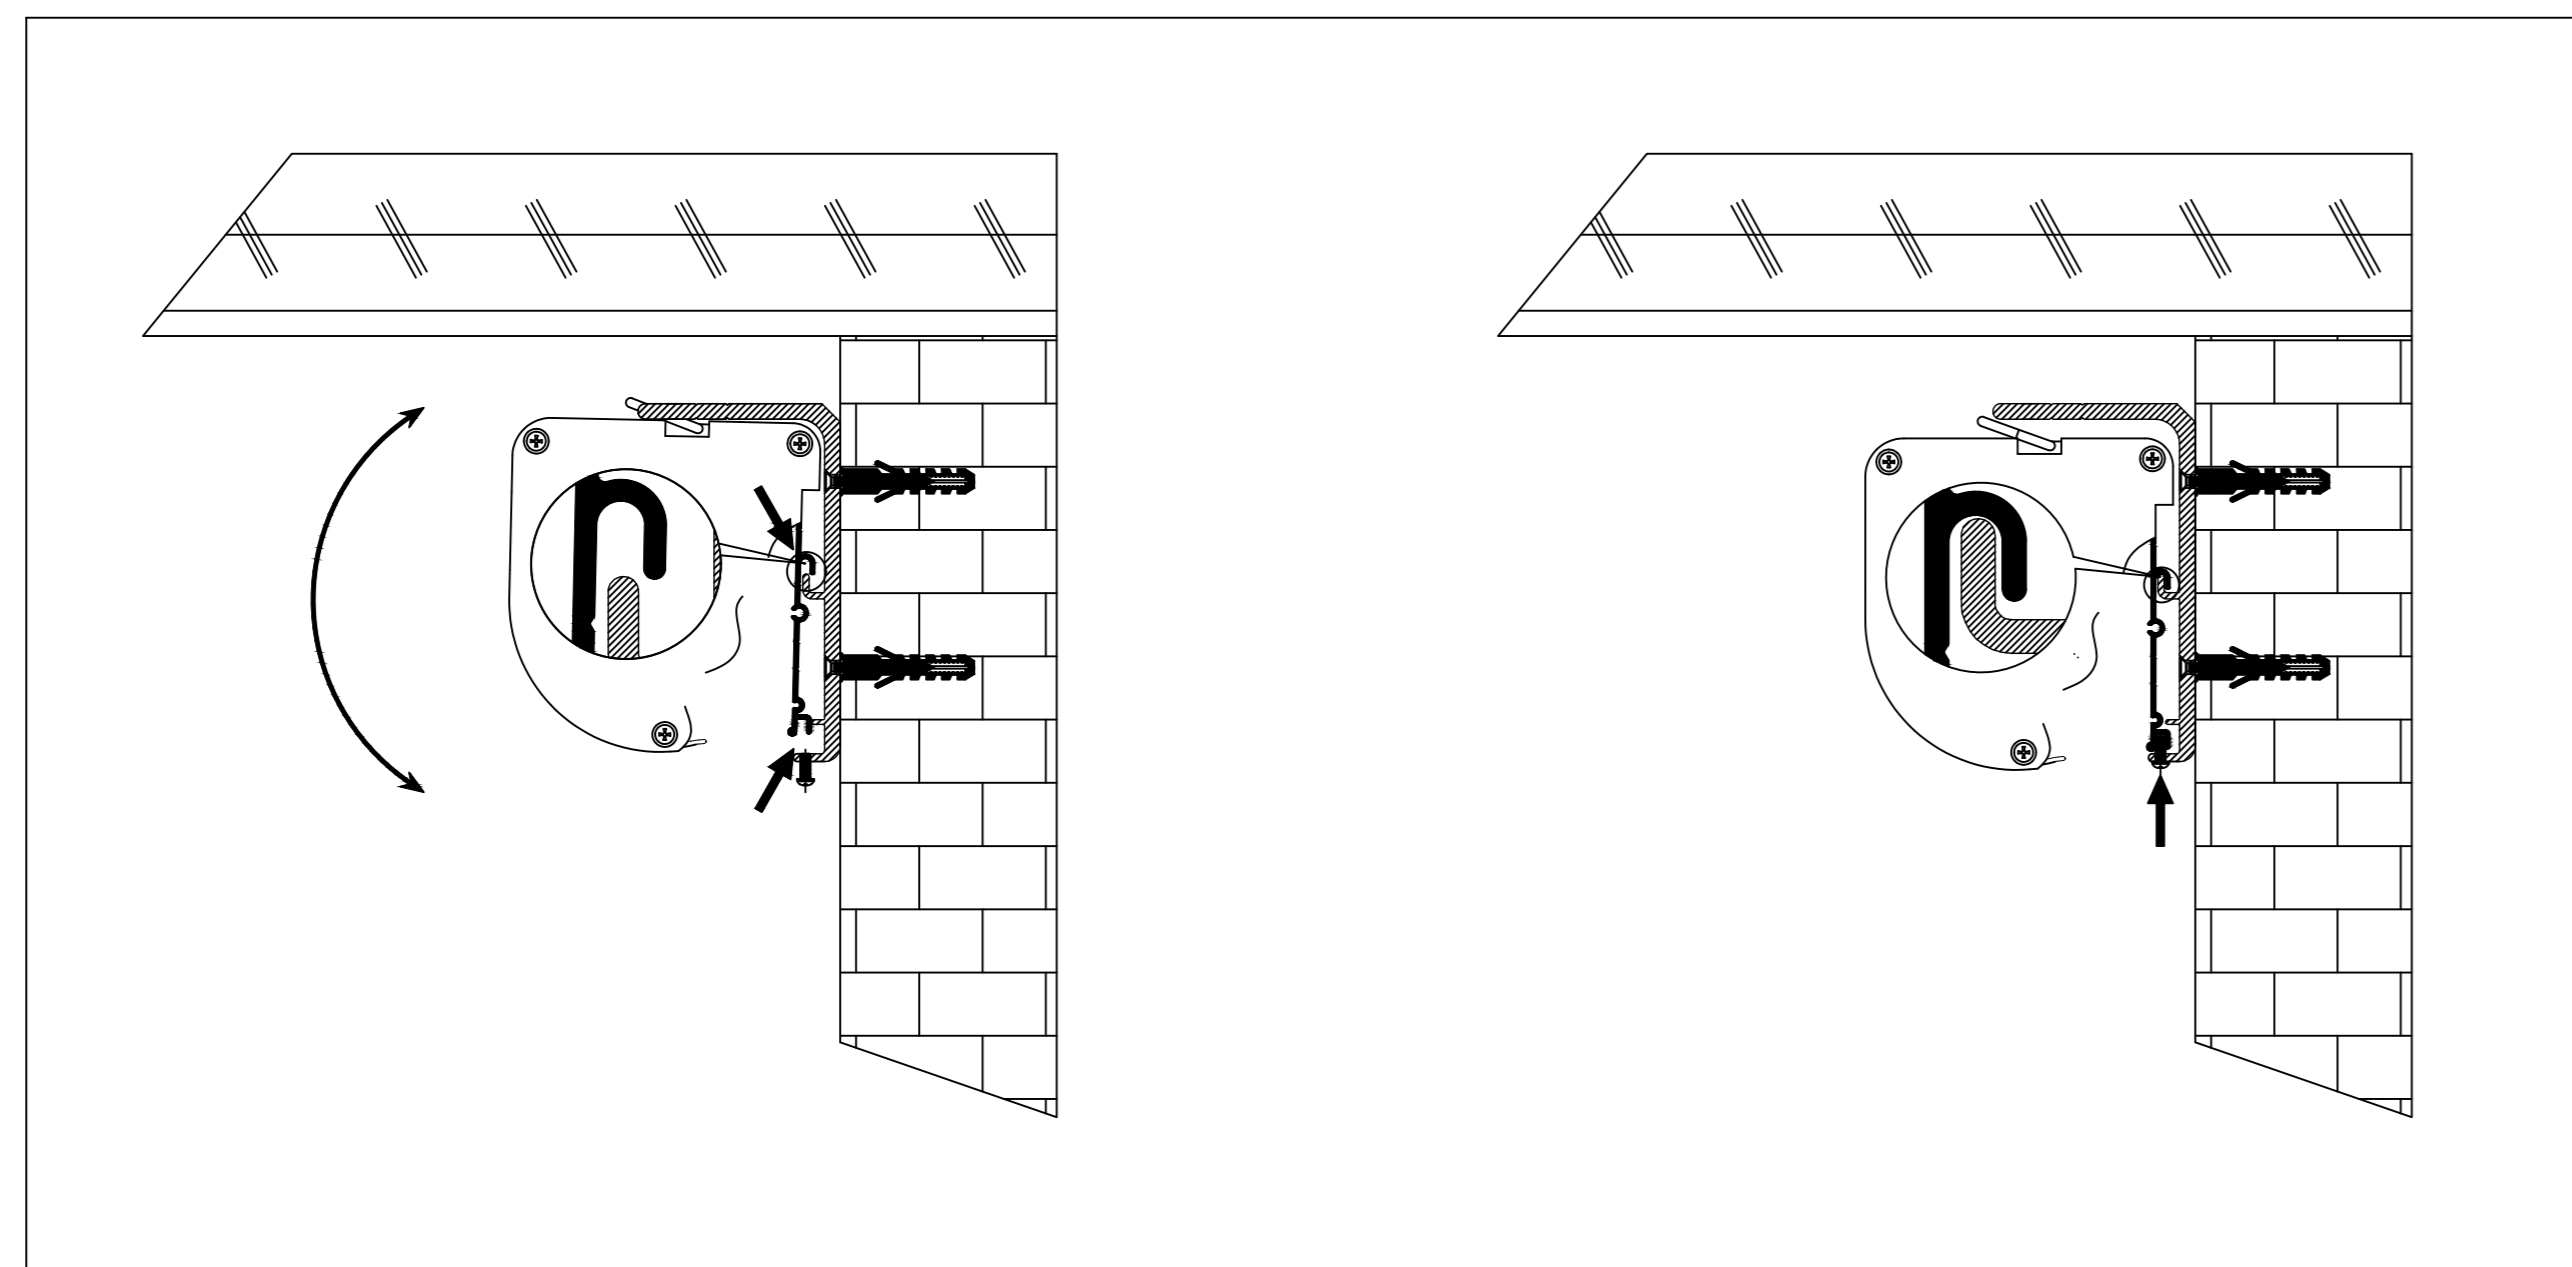

Wired Trigger Port
 Wall Control Port
 Learn Key

Mounting Bracket

Holes for ceiling mount

Holes for wall mount

Lip that latches onto housing

Reference Studio 4K Tab-Tensioned
 Motorized Screen 120" 16:9

Product Model: EV-T3-120-1.0

not to scale

Page 2 of 3

Mounting Diagrams

Wall Mount

Ceiling Mount

Hanging Ceiling Mount

Reference Studio 4K Tab-Tensioned
Motorized Screen 120" 16:9

Product Model: EV-T3-120-1.0