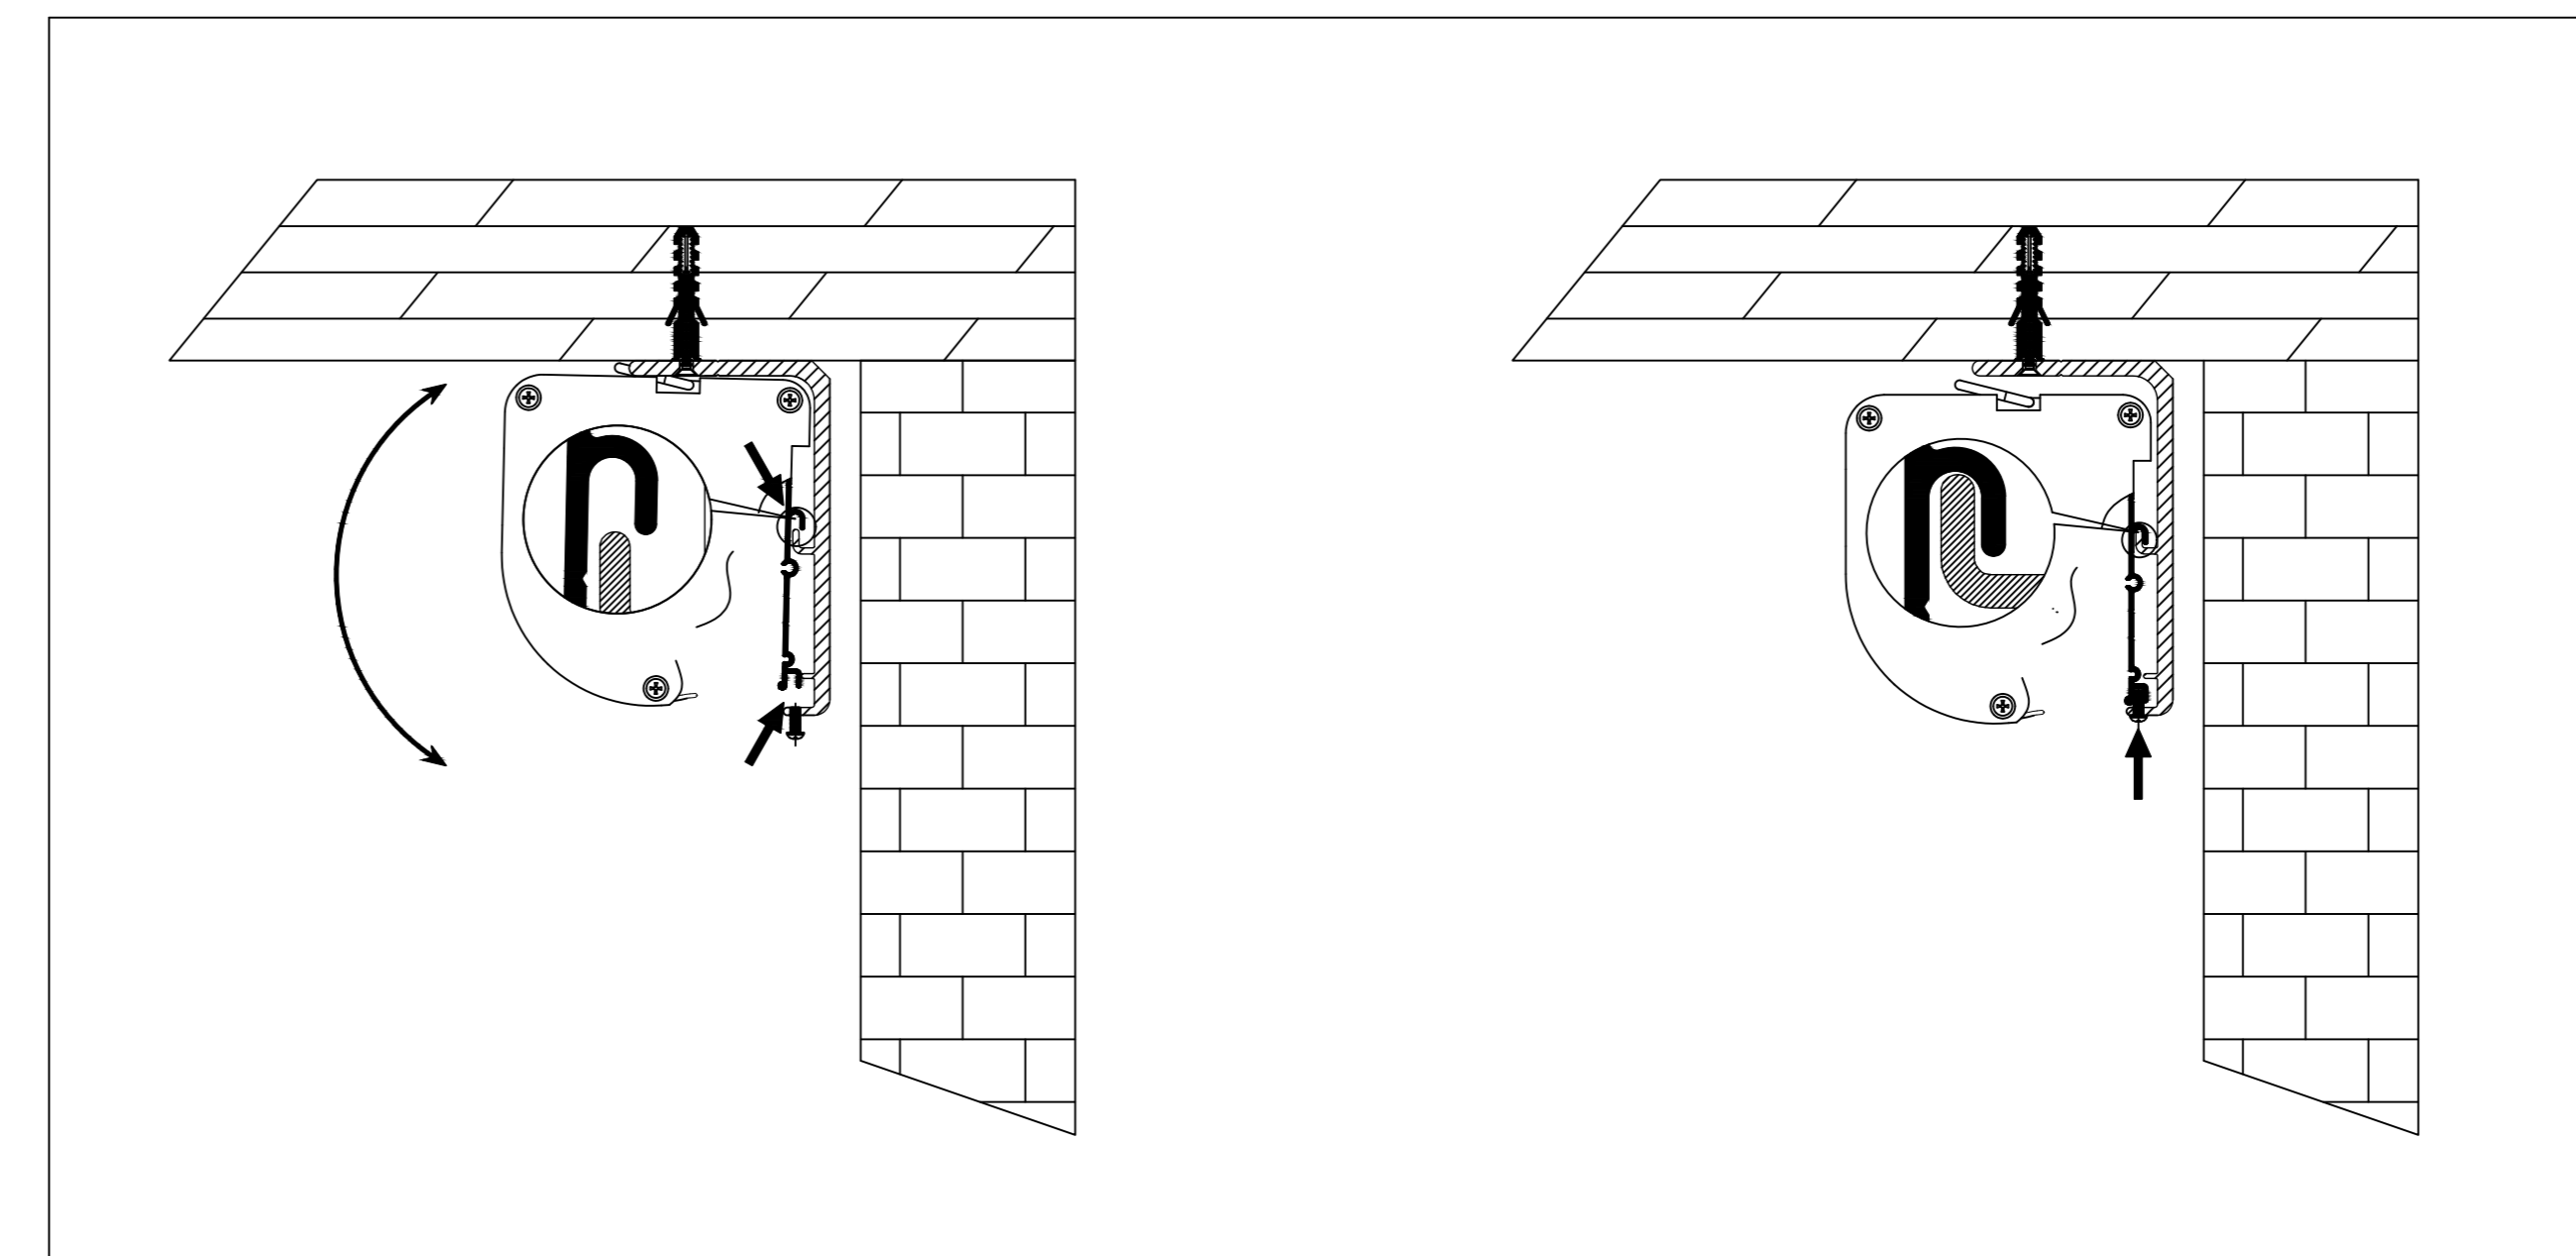

Wired Trigger Port
 Wall Control Port
 Learn Key

Mounting Bracket

Holes for ceiling mount

Holes for wall mount

Lip that latches onto housing

Reference Studio 4K Tab-Tensioned
 Motorized Screen 120" 16:9

Product Model: EV-T3-120-1.0

not to scale

Page 2 of 3

Mounting Diagrams

Wall Mount

Ceiling Mount

Hanging Ceiling Mount

Reference Studio 4K Tab-Tensioned
Motorized Screen 120" 16:9

Product Model: EV-T3-120-1.0