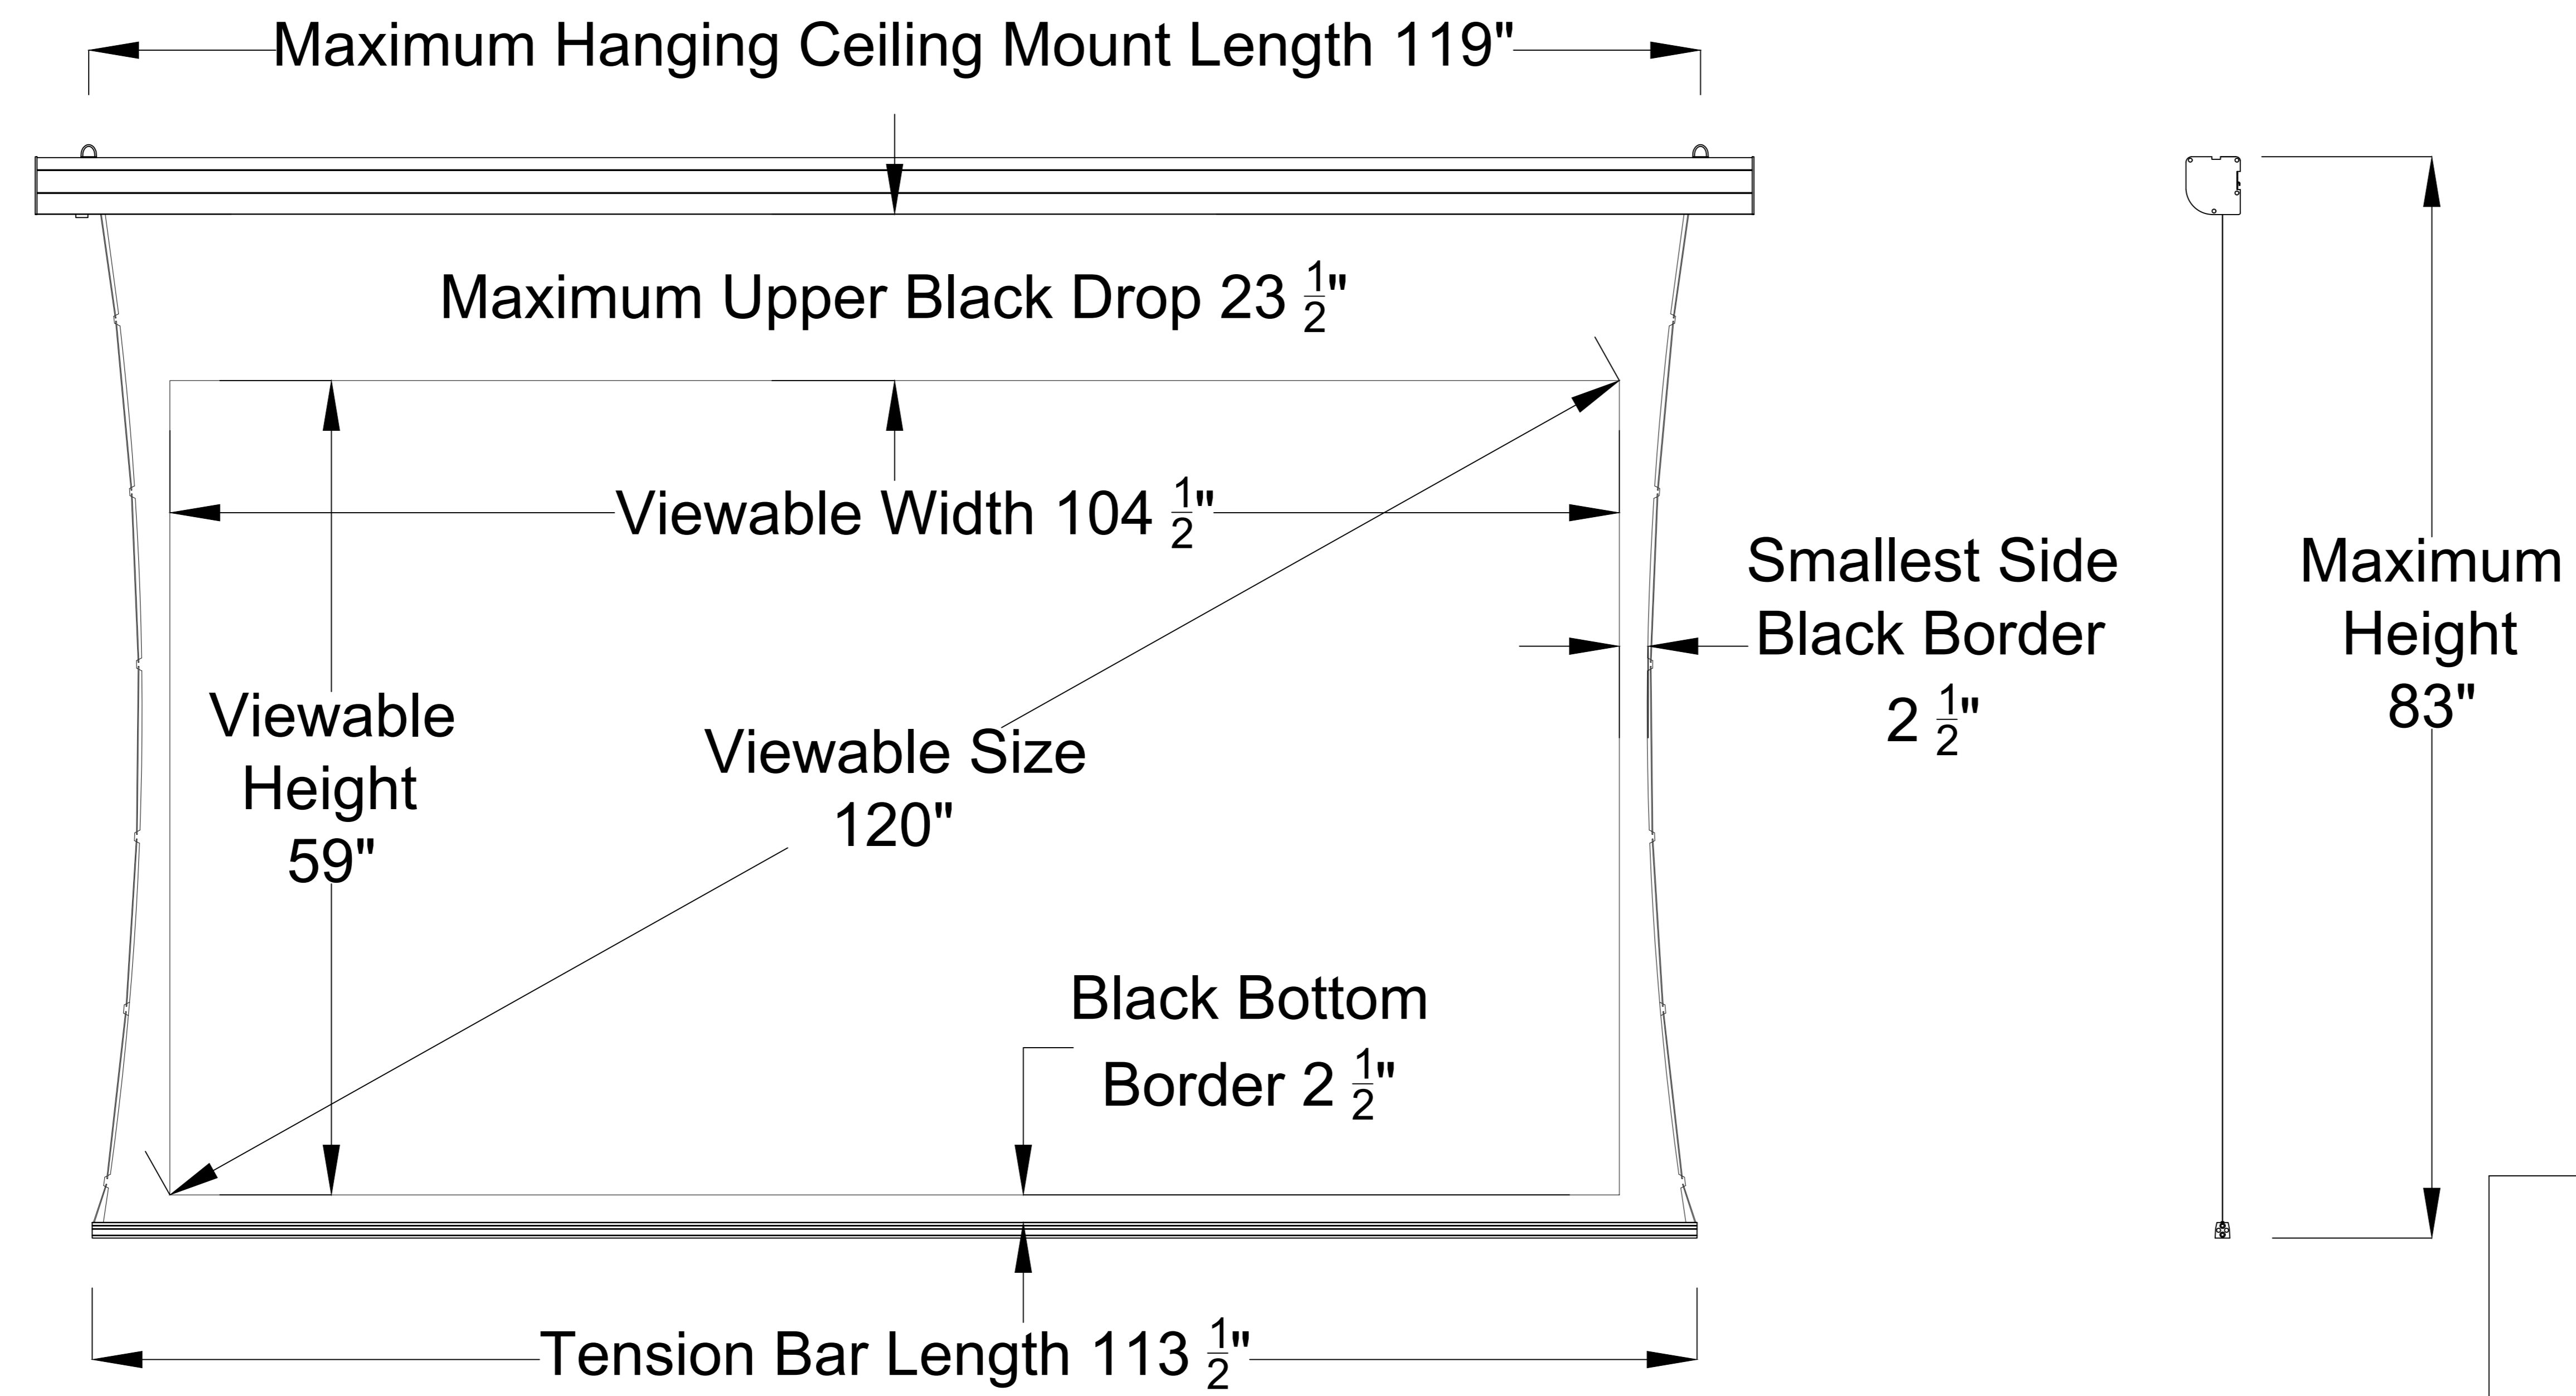

Extended View

Retracted View

Aurora ALR 4K Tab-Tensioned
Motorized Screen 120" 16:9

Product Model: EV-T3-120-1.3

not to scale

Page 1 of 3

5

4

3

2

1

Right Side of Housing

Mounting Bracket

C

C

Power Cord

Aurora ALR 4K Tab-Tensioned Motorized Screen 120" 16:9

Product Model: EV-T3-120-1.3

not to scale

Page 2 of 3

5

4

3

2

1

Mounting Diagrams

Wall Mount

Ceiling Mount

Hanging Ceiling Mount

ELUNEVISI 

Aurora ALR 4K Tab-Tensioned
Motorized Screen 120" 16:9

Product Model: EV-T3-120-1.3