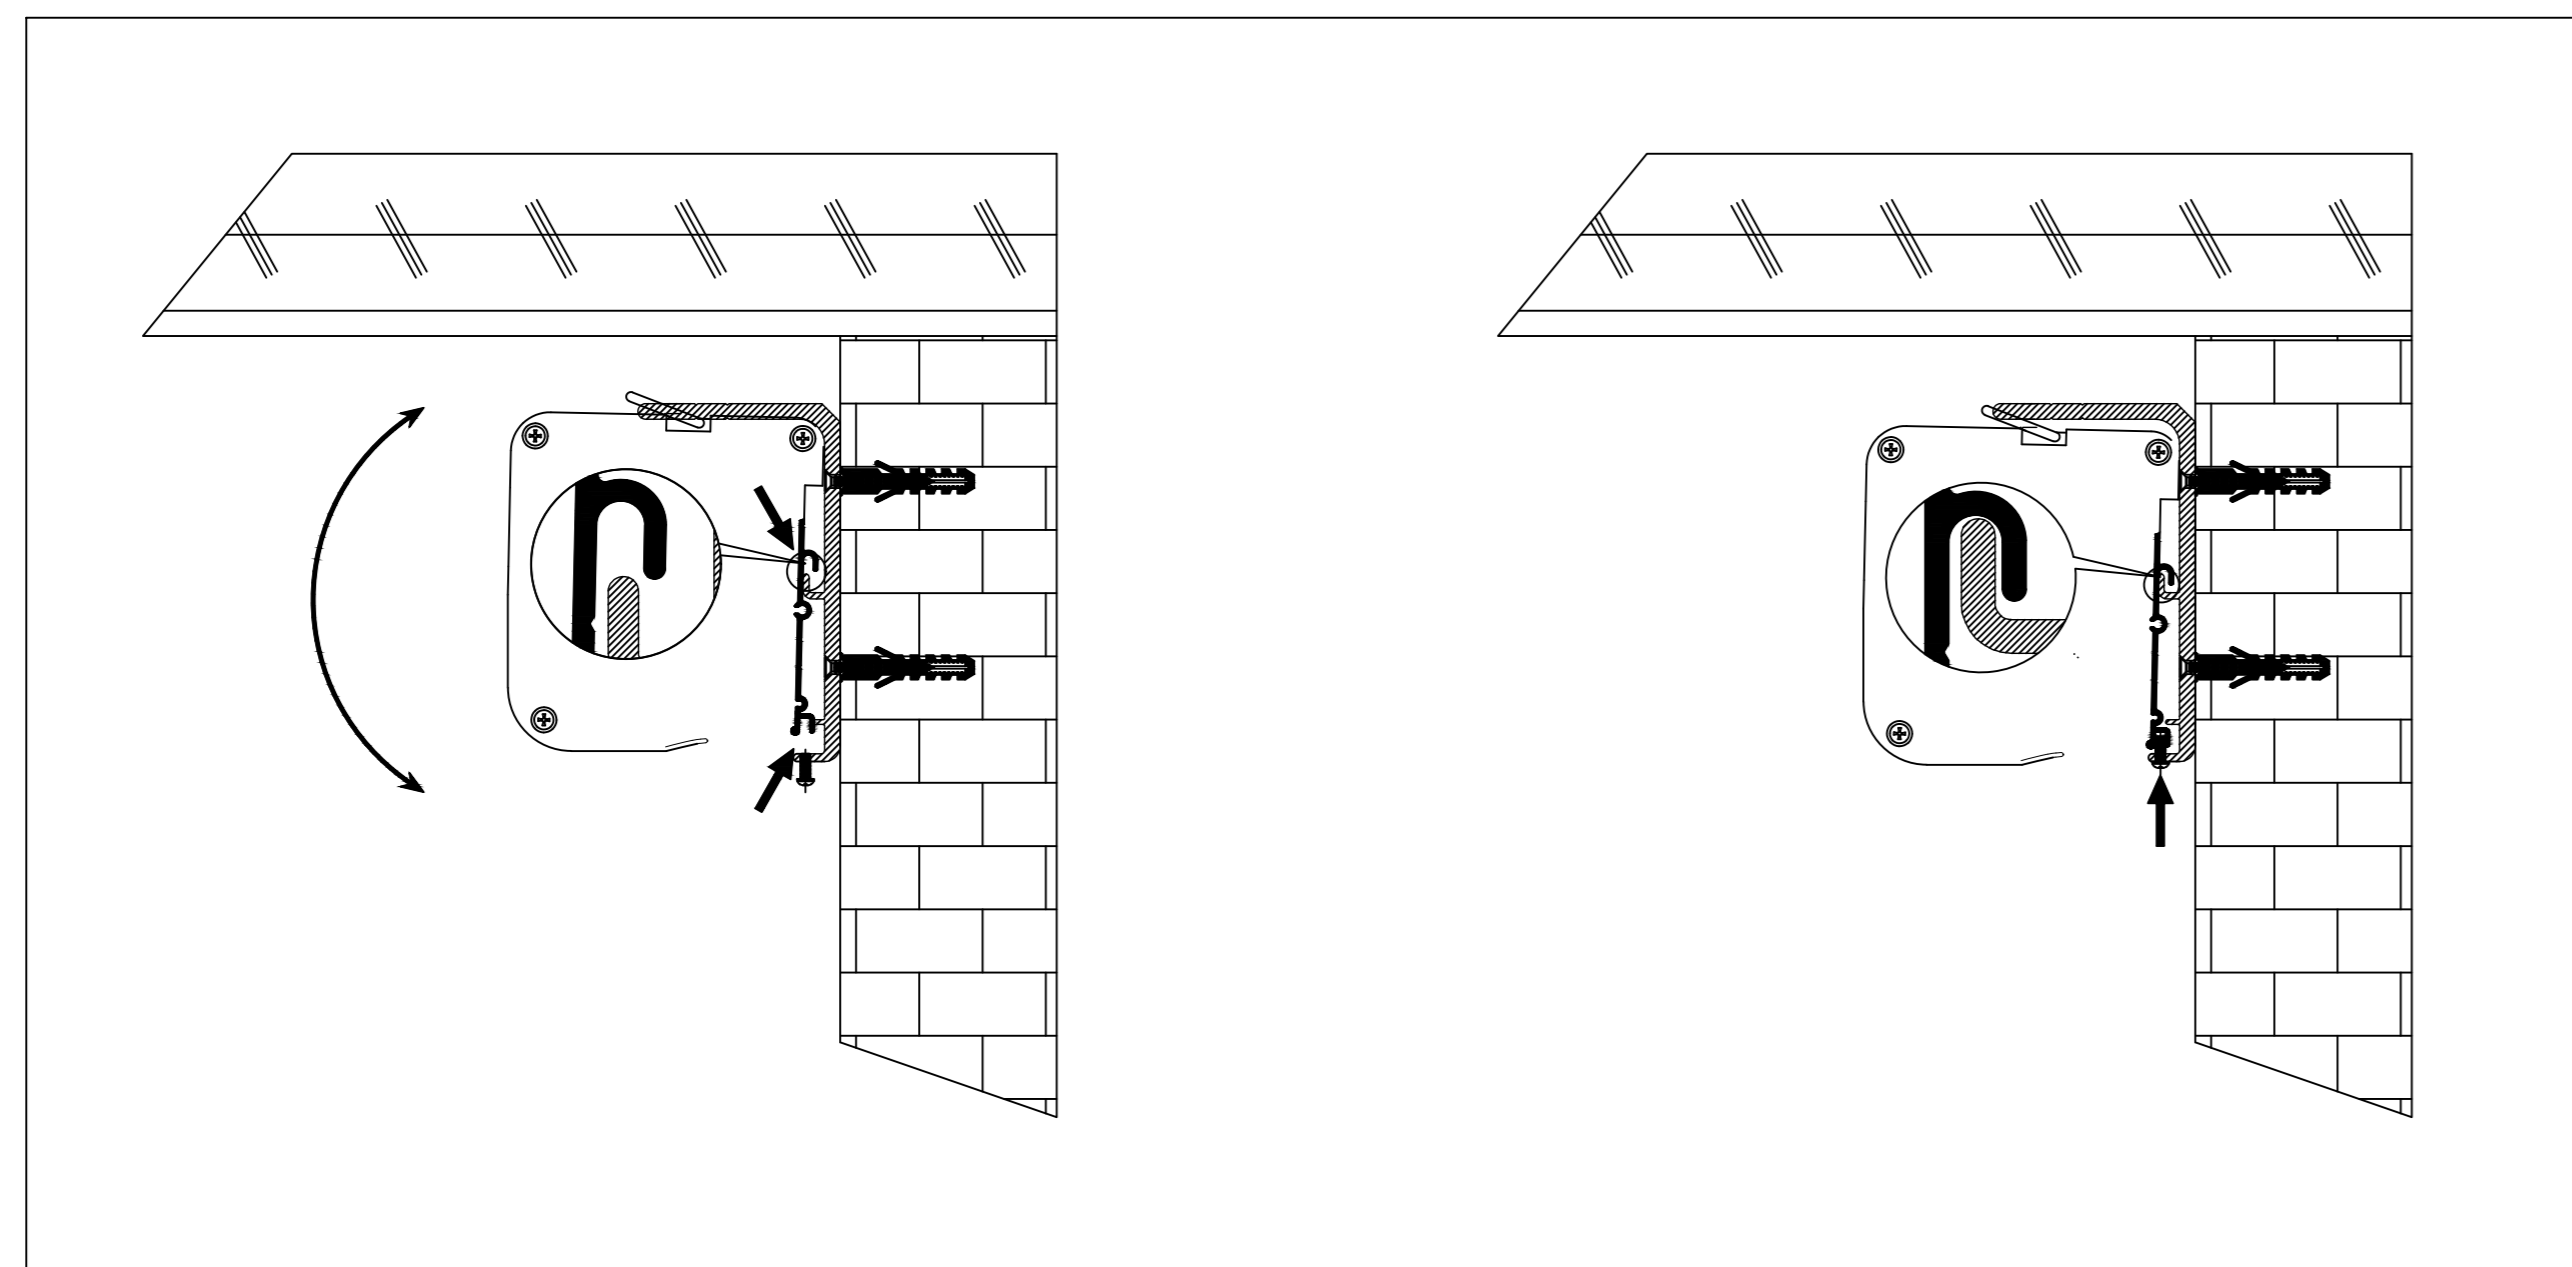

3

2

1

Right Side of Housing

Mounting Bracket

C

C

Power Cord

Learn Key

Holes for ceiling mount

Lip that latches onto housing

Holes for wall mount

B

B

A

A

1

Mounting Diagrams

Wall Mount

Ceiling Mount

Hanging Ceiling Mount

ELUNEVISI 

Aurora ALR 4K Tab-Tensioned
Motorized Screen 120" 16:9

Product Model: EV-T3-120-1.3