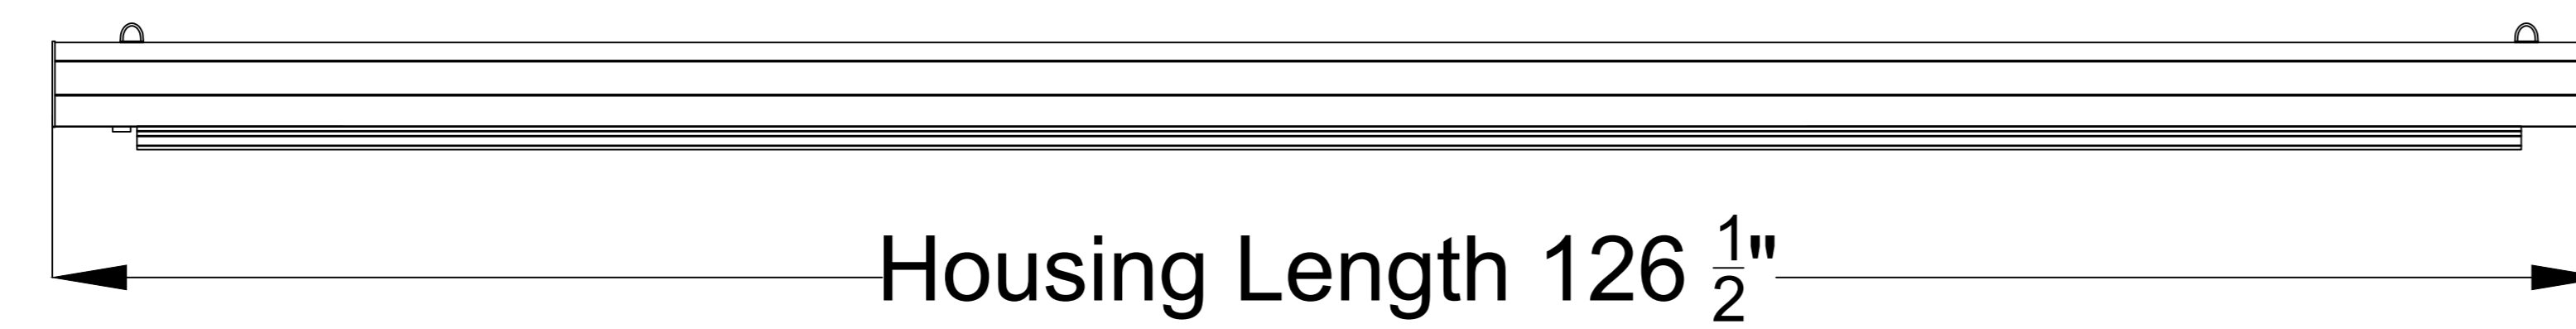

Extended View

Retracted View

Aurora ALR 4K Tab-Tensioned
Motorized Screen 120" 16:9

Product Model: EV-T3-120-1.3

not to scale

Page 1 of 3

5

4

3

2

1

Right Side of Housing

Mounting Bracket

C

C

Power Cord

Learn Key

Holes for ceiling mount

Lip that latches onto housing

Holes for wall mount

B

B

A

A

Aurora ALR 4K Tab-Tensioned Motorized Screen 120" 16:9

Product Model: EV-T3-120-1.3

not to scale

Page 2 of 3

5

4

3

2