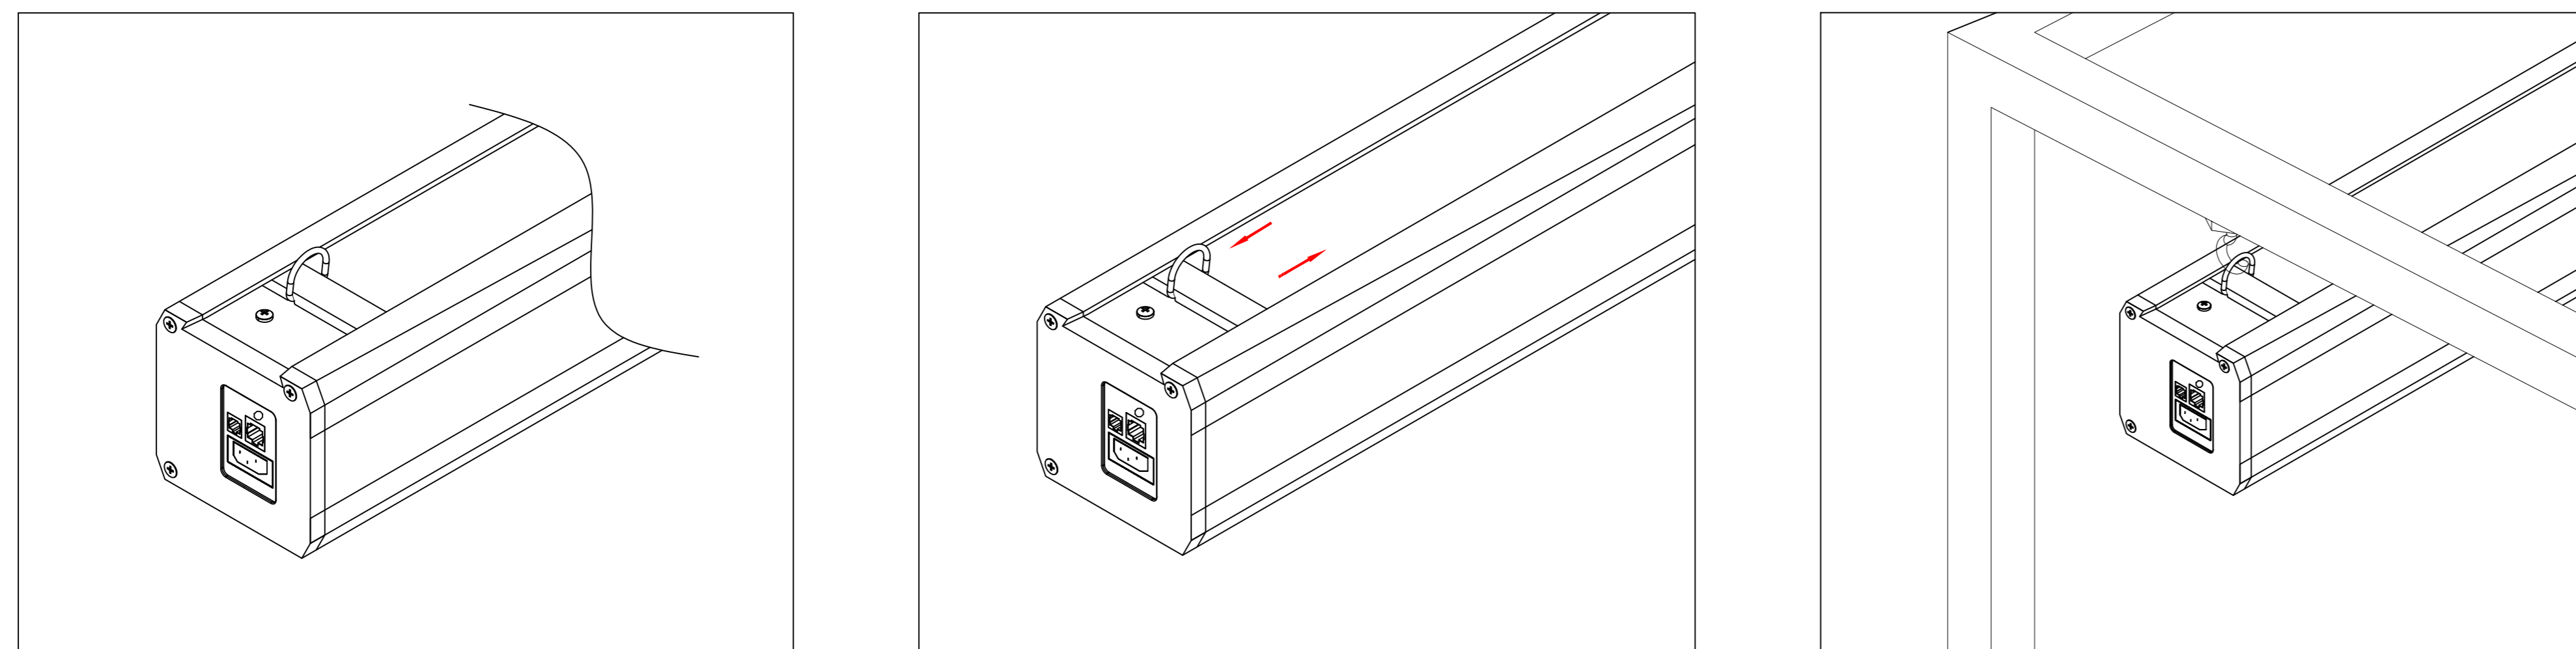

1

Mounting Diagrams

Wall Mount

Ceiling Mount

Hanging Ceiling Mount

ELUNEVISI 

Aurora ALR 4K Tab-Tensioned
Motorized Screen 120" 16:9

Product Model: EV-T3-120-1.3