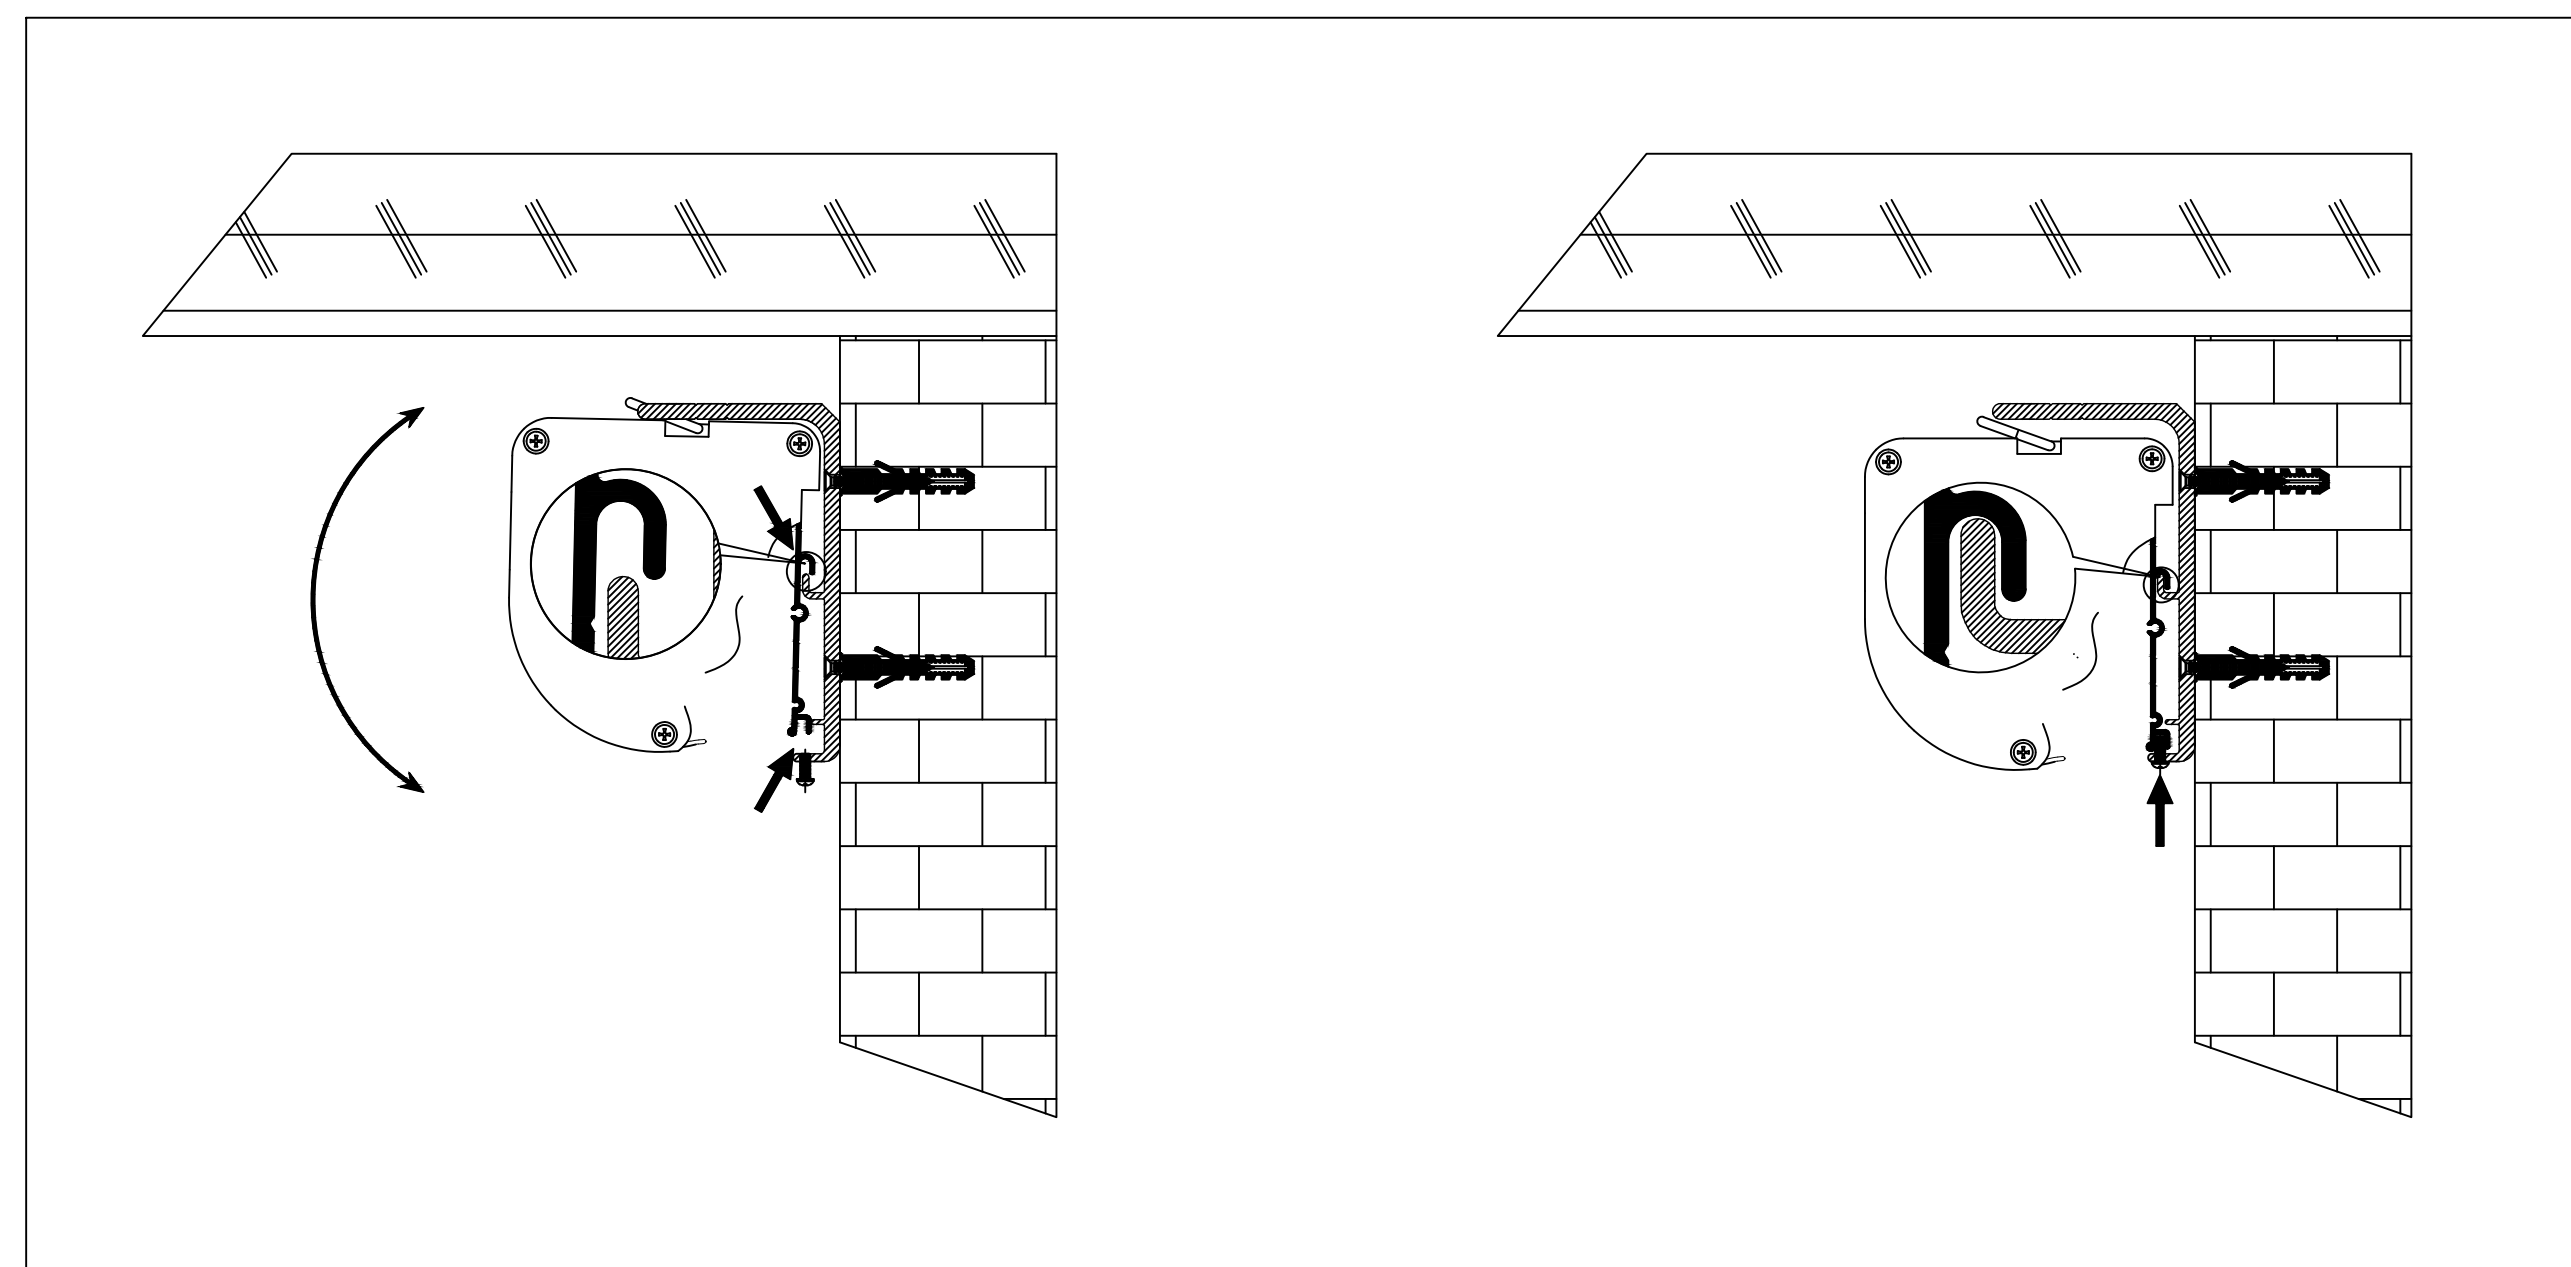

Extended View

Retracted View

Reference Studio 4K Tab-Tensioned Motorized Screen 135" 16:9

Product Model: EV-T3-135-1.0

not to scale

Page 1 of 3

Left Side of Housing

Power Cord

Wired Trigger Port

Wall Control Port

Learn Key

Mounting Bracket

Holes for ceiling mount

Lip that latches onto housing

Holes for wall mount

Reference Studio 4K Tab-Tensioned Motorized Screen 135" 16:9

Product Model: EV-T3-135-1.0

not to scale

Page 2 of 3

Mounting Diagrams

Wall Mount

Ceiling Mount

Hanging Ceiling Mount

Reference Studio 4K Tab-Tensioned
Motorized Screen 135" 16:9