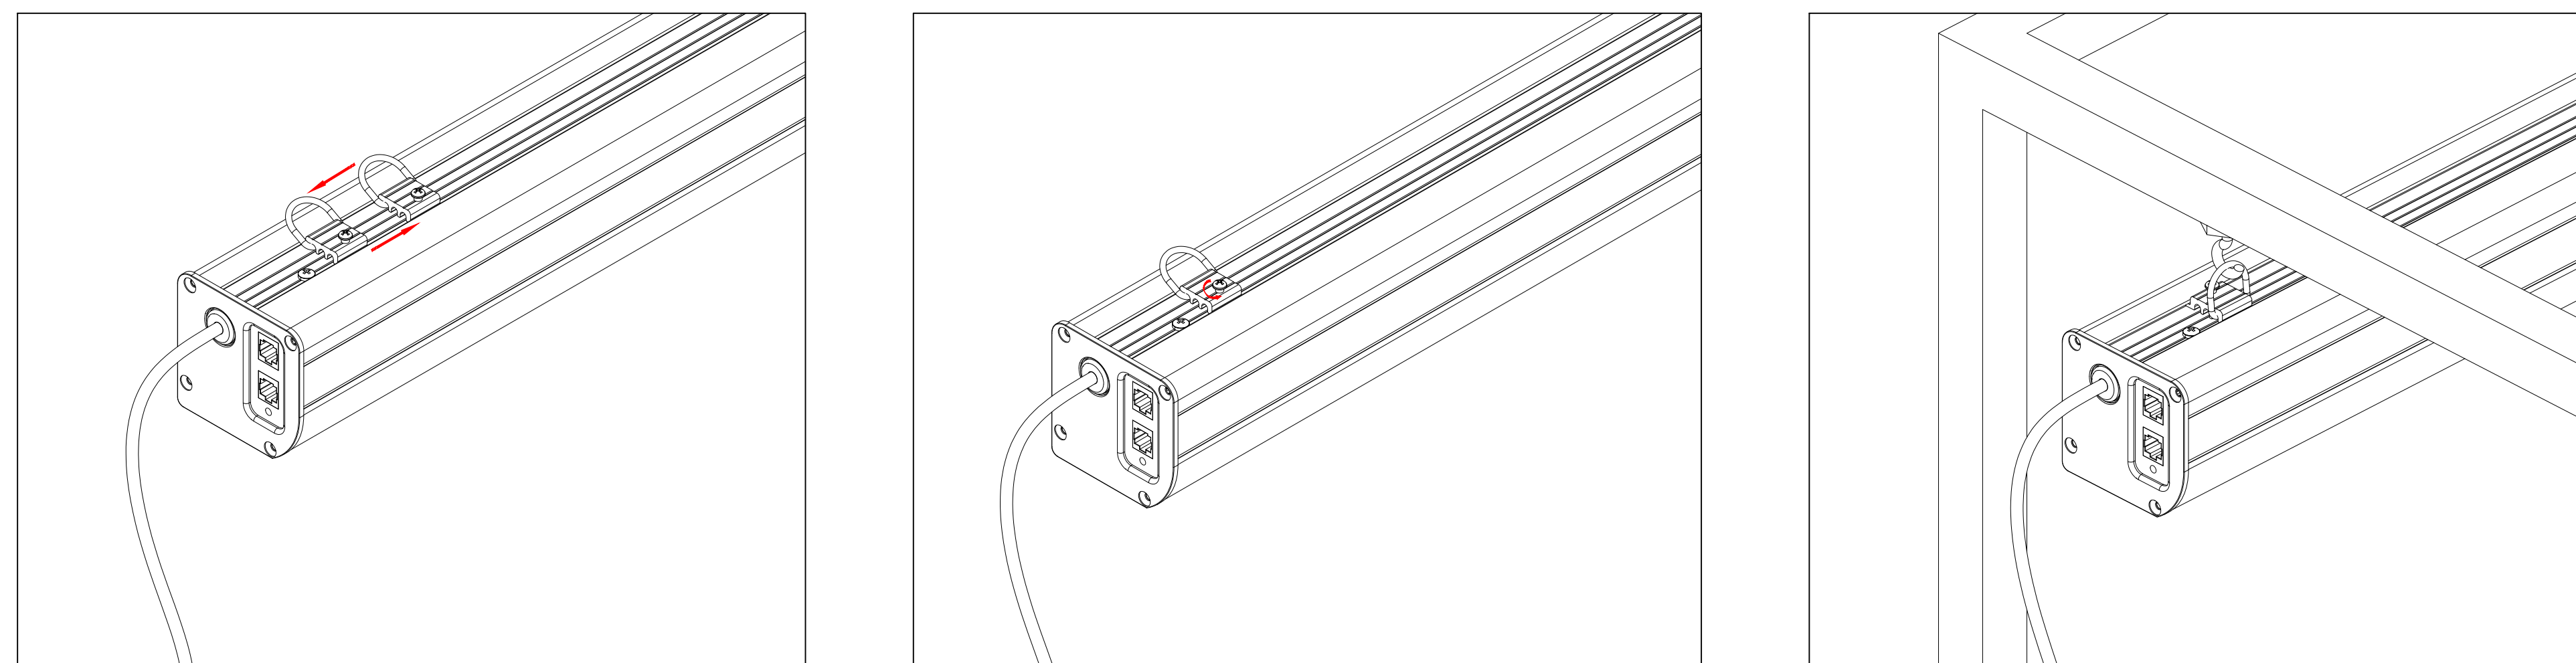

Wired Trigger Port

Wall Control Port

Learn Key

Mounting Bracket

Holes for ceiling mount

Lip that latches onto housing

Holes for wall mount

Reference Studio 4K Tab-Tensioned Motorized Screen 135" 16:9

Product Model: EV-T3-135-1.0

not to scale

Page 2 of 3

Mounting Diagrams

Wall Mount

Ceiling Mount

Hanging Ceiling Mount

Reference Studio 4K Tab-Tensioned
Motorized Screen 135" 16:9

Product Model: EV-T3-135-1.0

not to scale

Page 3 of 3