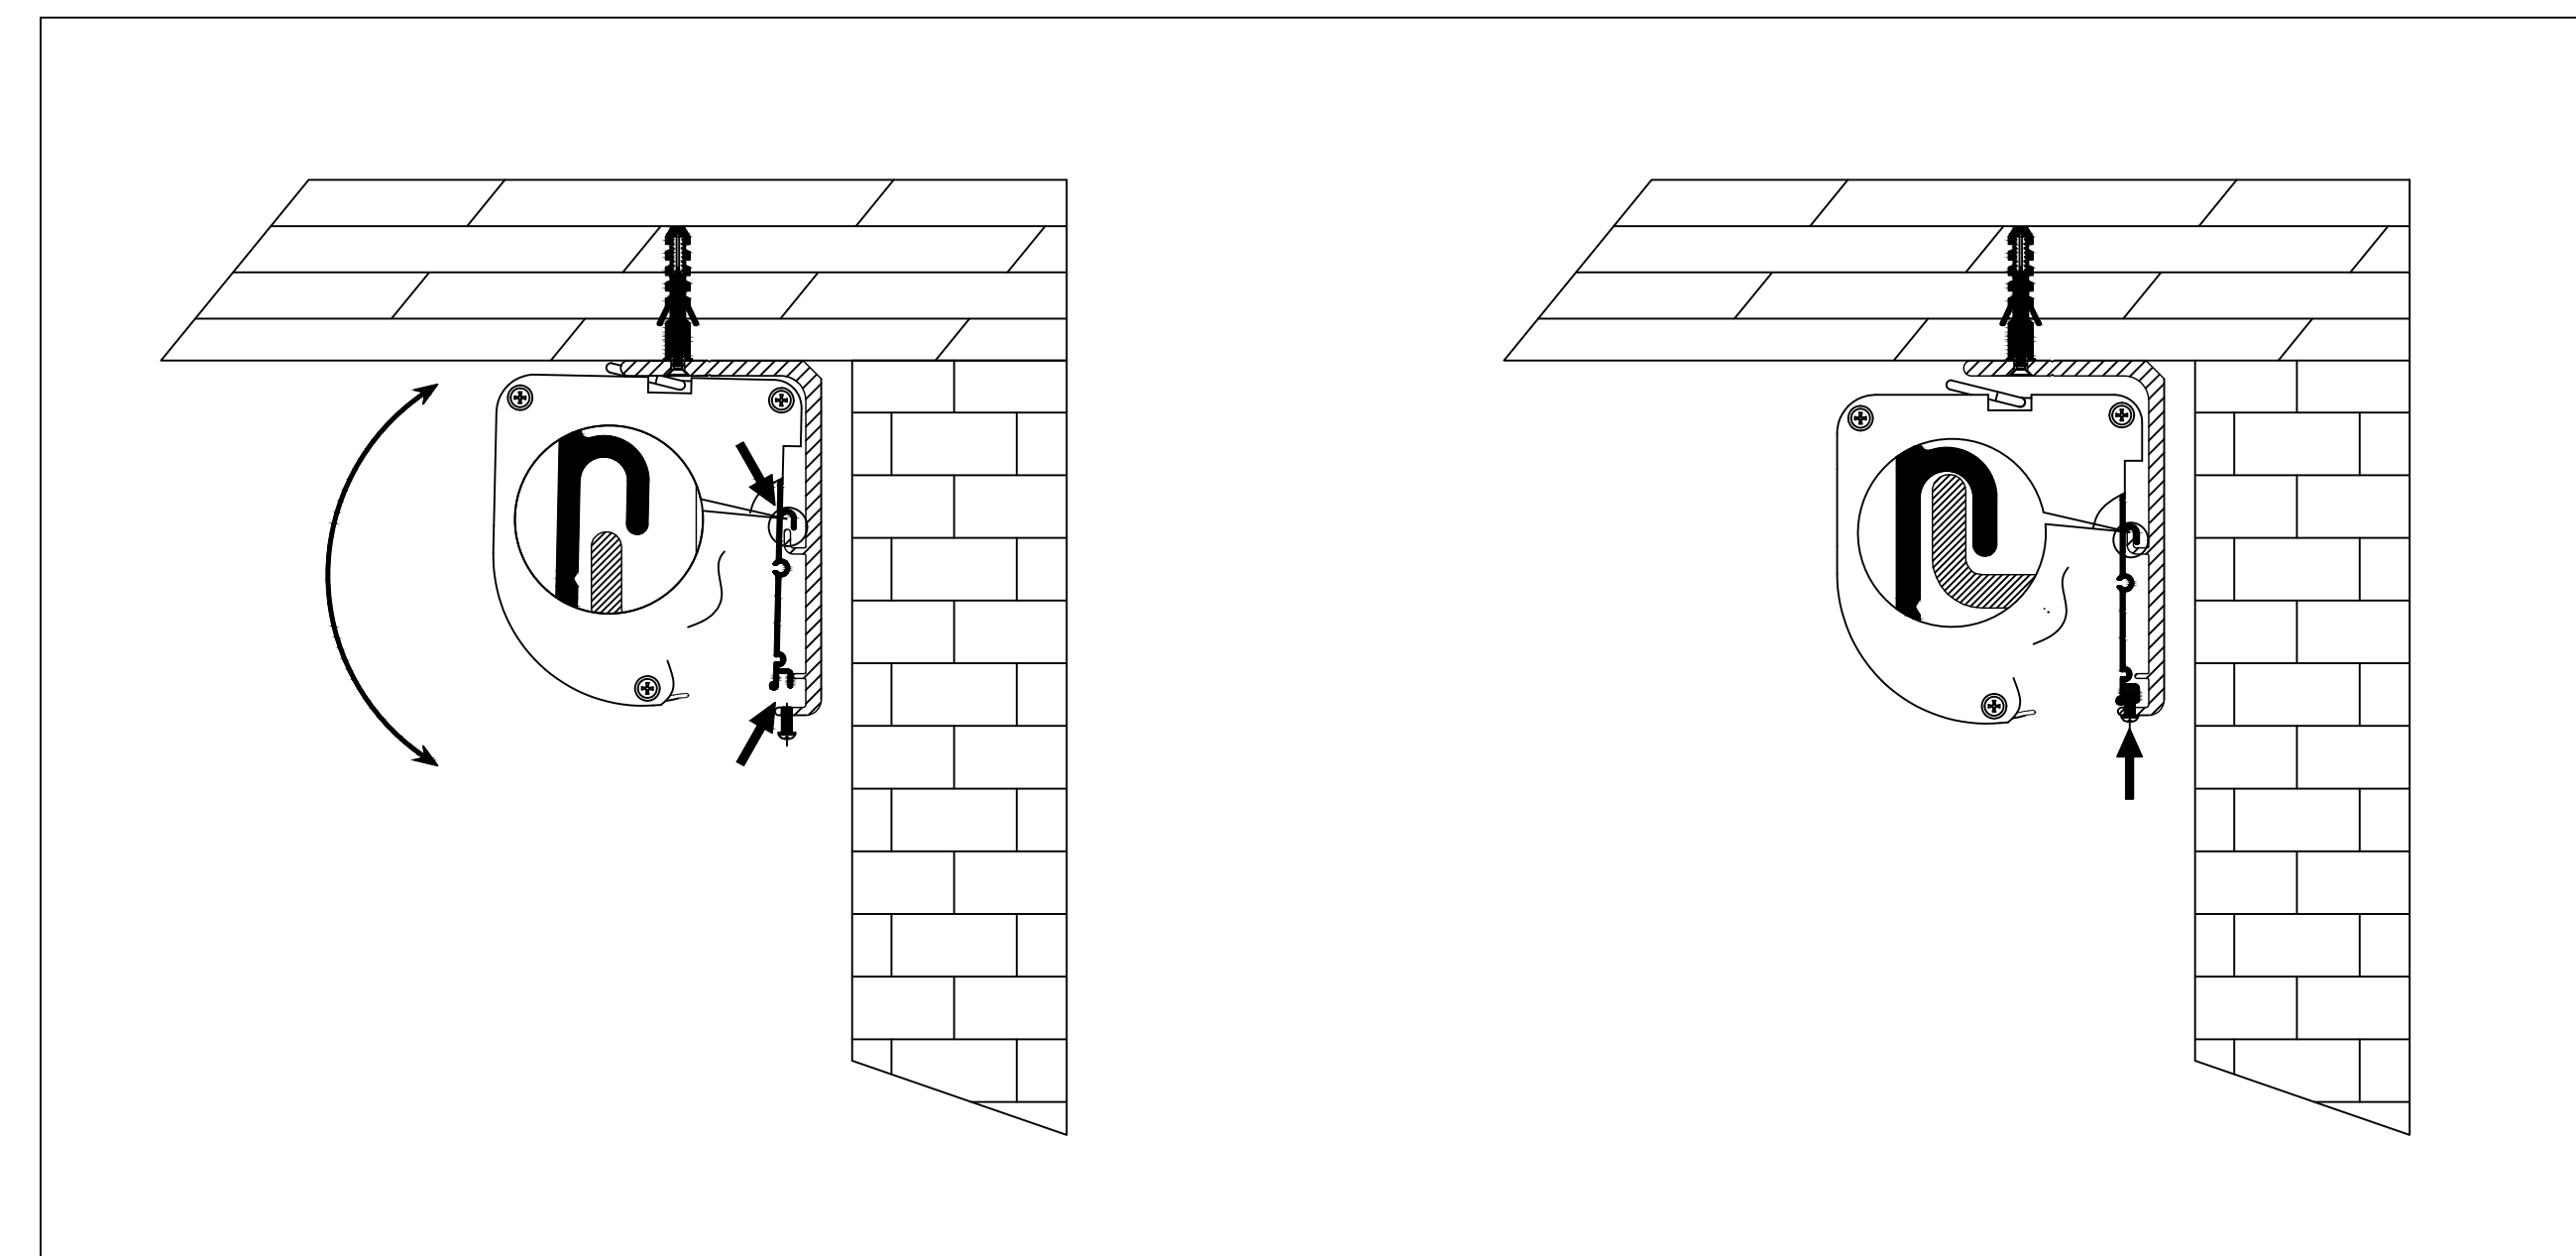

Wired Trigger Port

Wall Control Port

Learn Key

Mounting Bracket

Holes for ceiling mount

Lip that latches onto housing

Holes for wall mount

Reference Studio 4K Tab-Tensioned Motorized Screen 135" 16:9

Product Model: EV-T3-135-1.0

not to scale

Page 2 of 3

Mounting Diagrams

Wall Mount

Ceiling Mount

Hanging Ceiling Mount

Reference Studio 4K Tab-Tensioned
Motorized Screen 135" 16:9