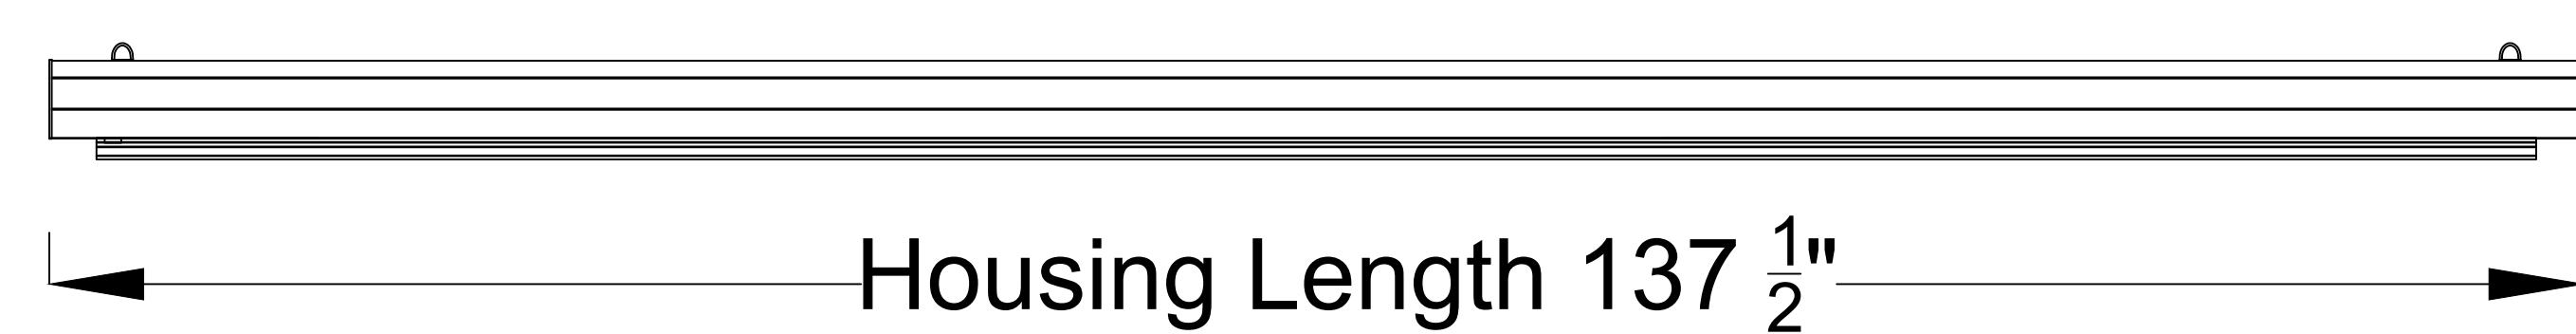

Extended View

Retracted View

Reference Studio 4K Tab-Tensioned Motorized Screen 135" 16:9

Product Model: EV-T3-135-1.0

not to scale

Page 1 of 3

Left Side of Housing

Power Cord

Wired Trigger Port

Wall Control Port

Learn Key

Mounting Bracket

Holes for ceiling mount

Lip that latches onto housing

Holes for wall mount

Reference Studio 4K Tab-Tensioned Motorized Screen 135" 16:9

Product Model: EV-T3-135-1.0

not to scale

Page 2 of 3

Mounting Diagrams

Wall Mount

Ceiling Mount

Hanging Ceiling Mount

Reference Studio 4K Tab-Tensioned
Motorized Screen 135" 16:9

Product Model: EV-T3-135-1.0

not to scale

Page 3 of 3