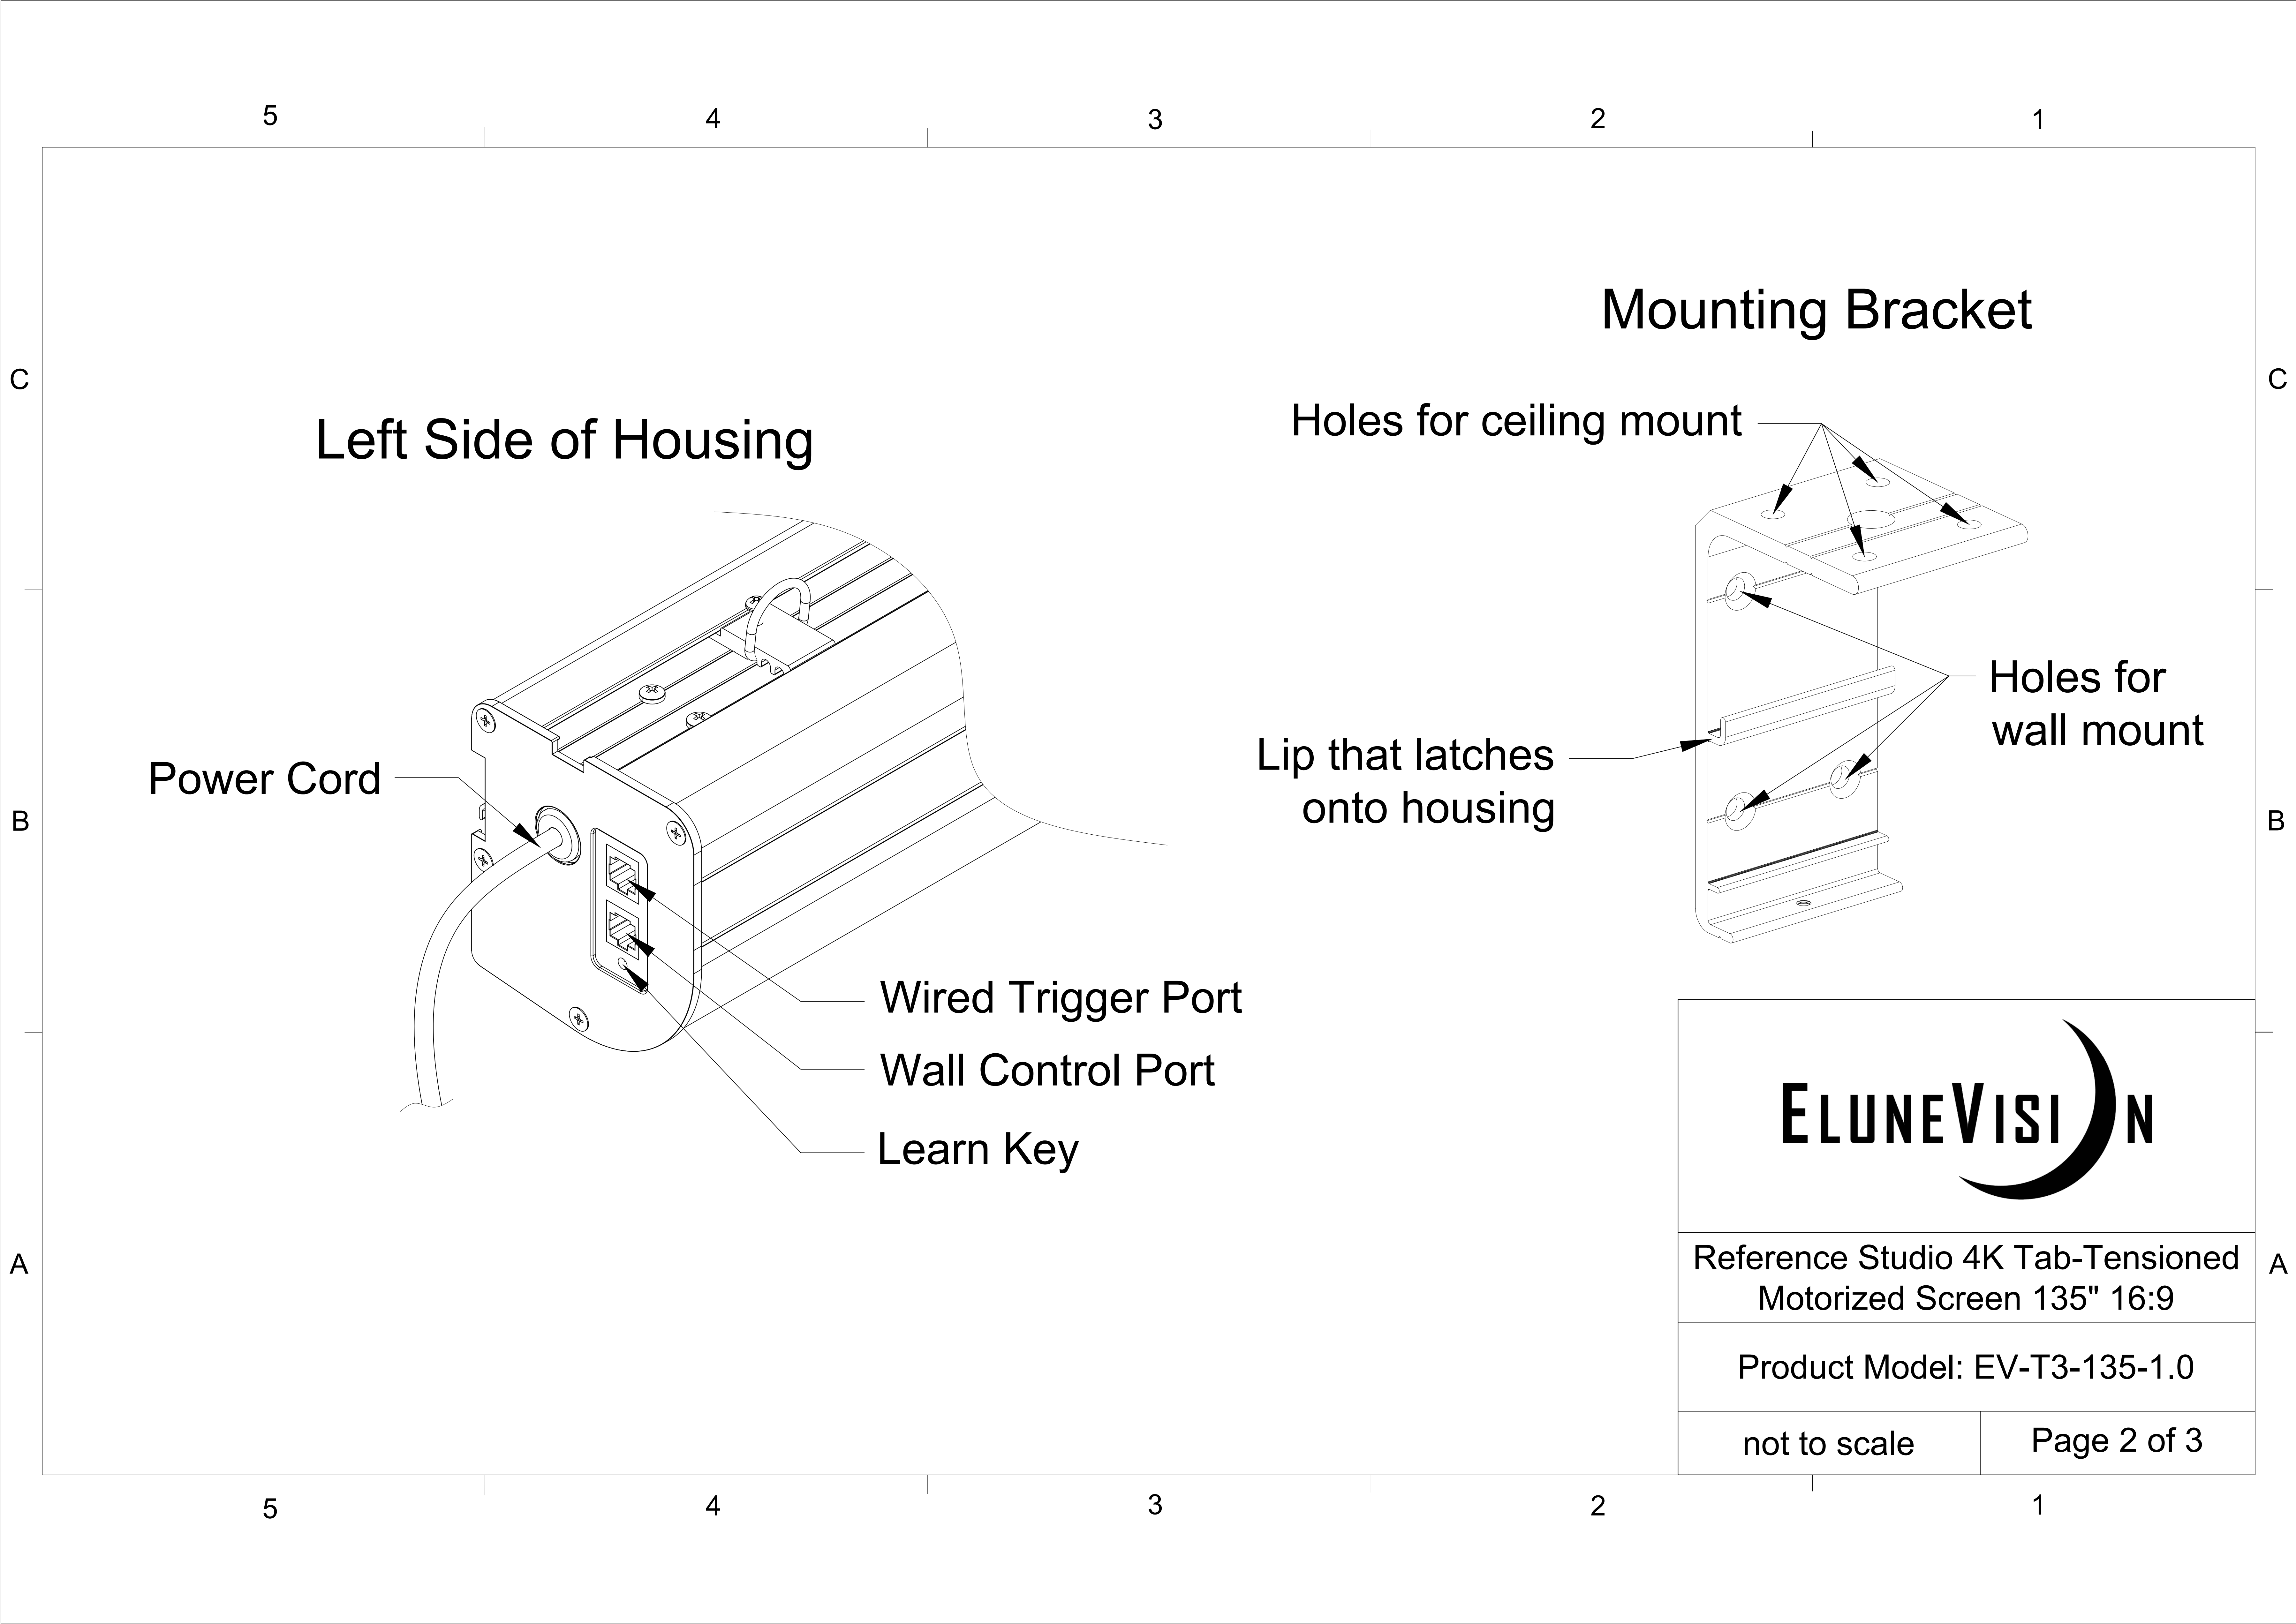

Extended View

Retracted View

Reference Studio 4K Tab-Tensioned Motorized Screen 135" 16:9

Product Model: EV-T3-135-1.0

not to scale

Page 1 of 3

Left Side of Housing

Power Cord

Wired Trigger Port

Wall Control Port

Learn Key

Mounting Bracket

Holes for ceiling mount

Lip that latches onto housing

Holes for wall mount

Reference Studio 4K Tab-Tensioned Motorized Screen 135" 16:9

Product Model: EV-T3-135-1.0

not to scale

Page 2 of 3

Mounting Diagrams

Wall Mount

Ceiling Mount

Hanging Ceiling Mount

Reference Studio 4K Tab-Tensioned
Motorized Screen 135" 16:9

Product Model: EV-T3-135-1.0

not to scale

Page 3 of 3