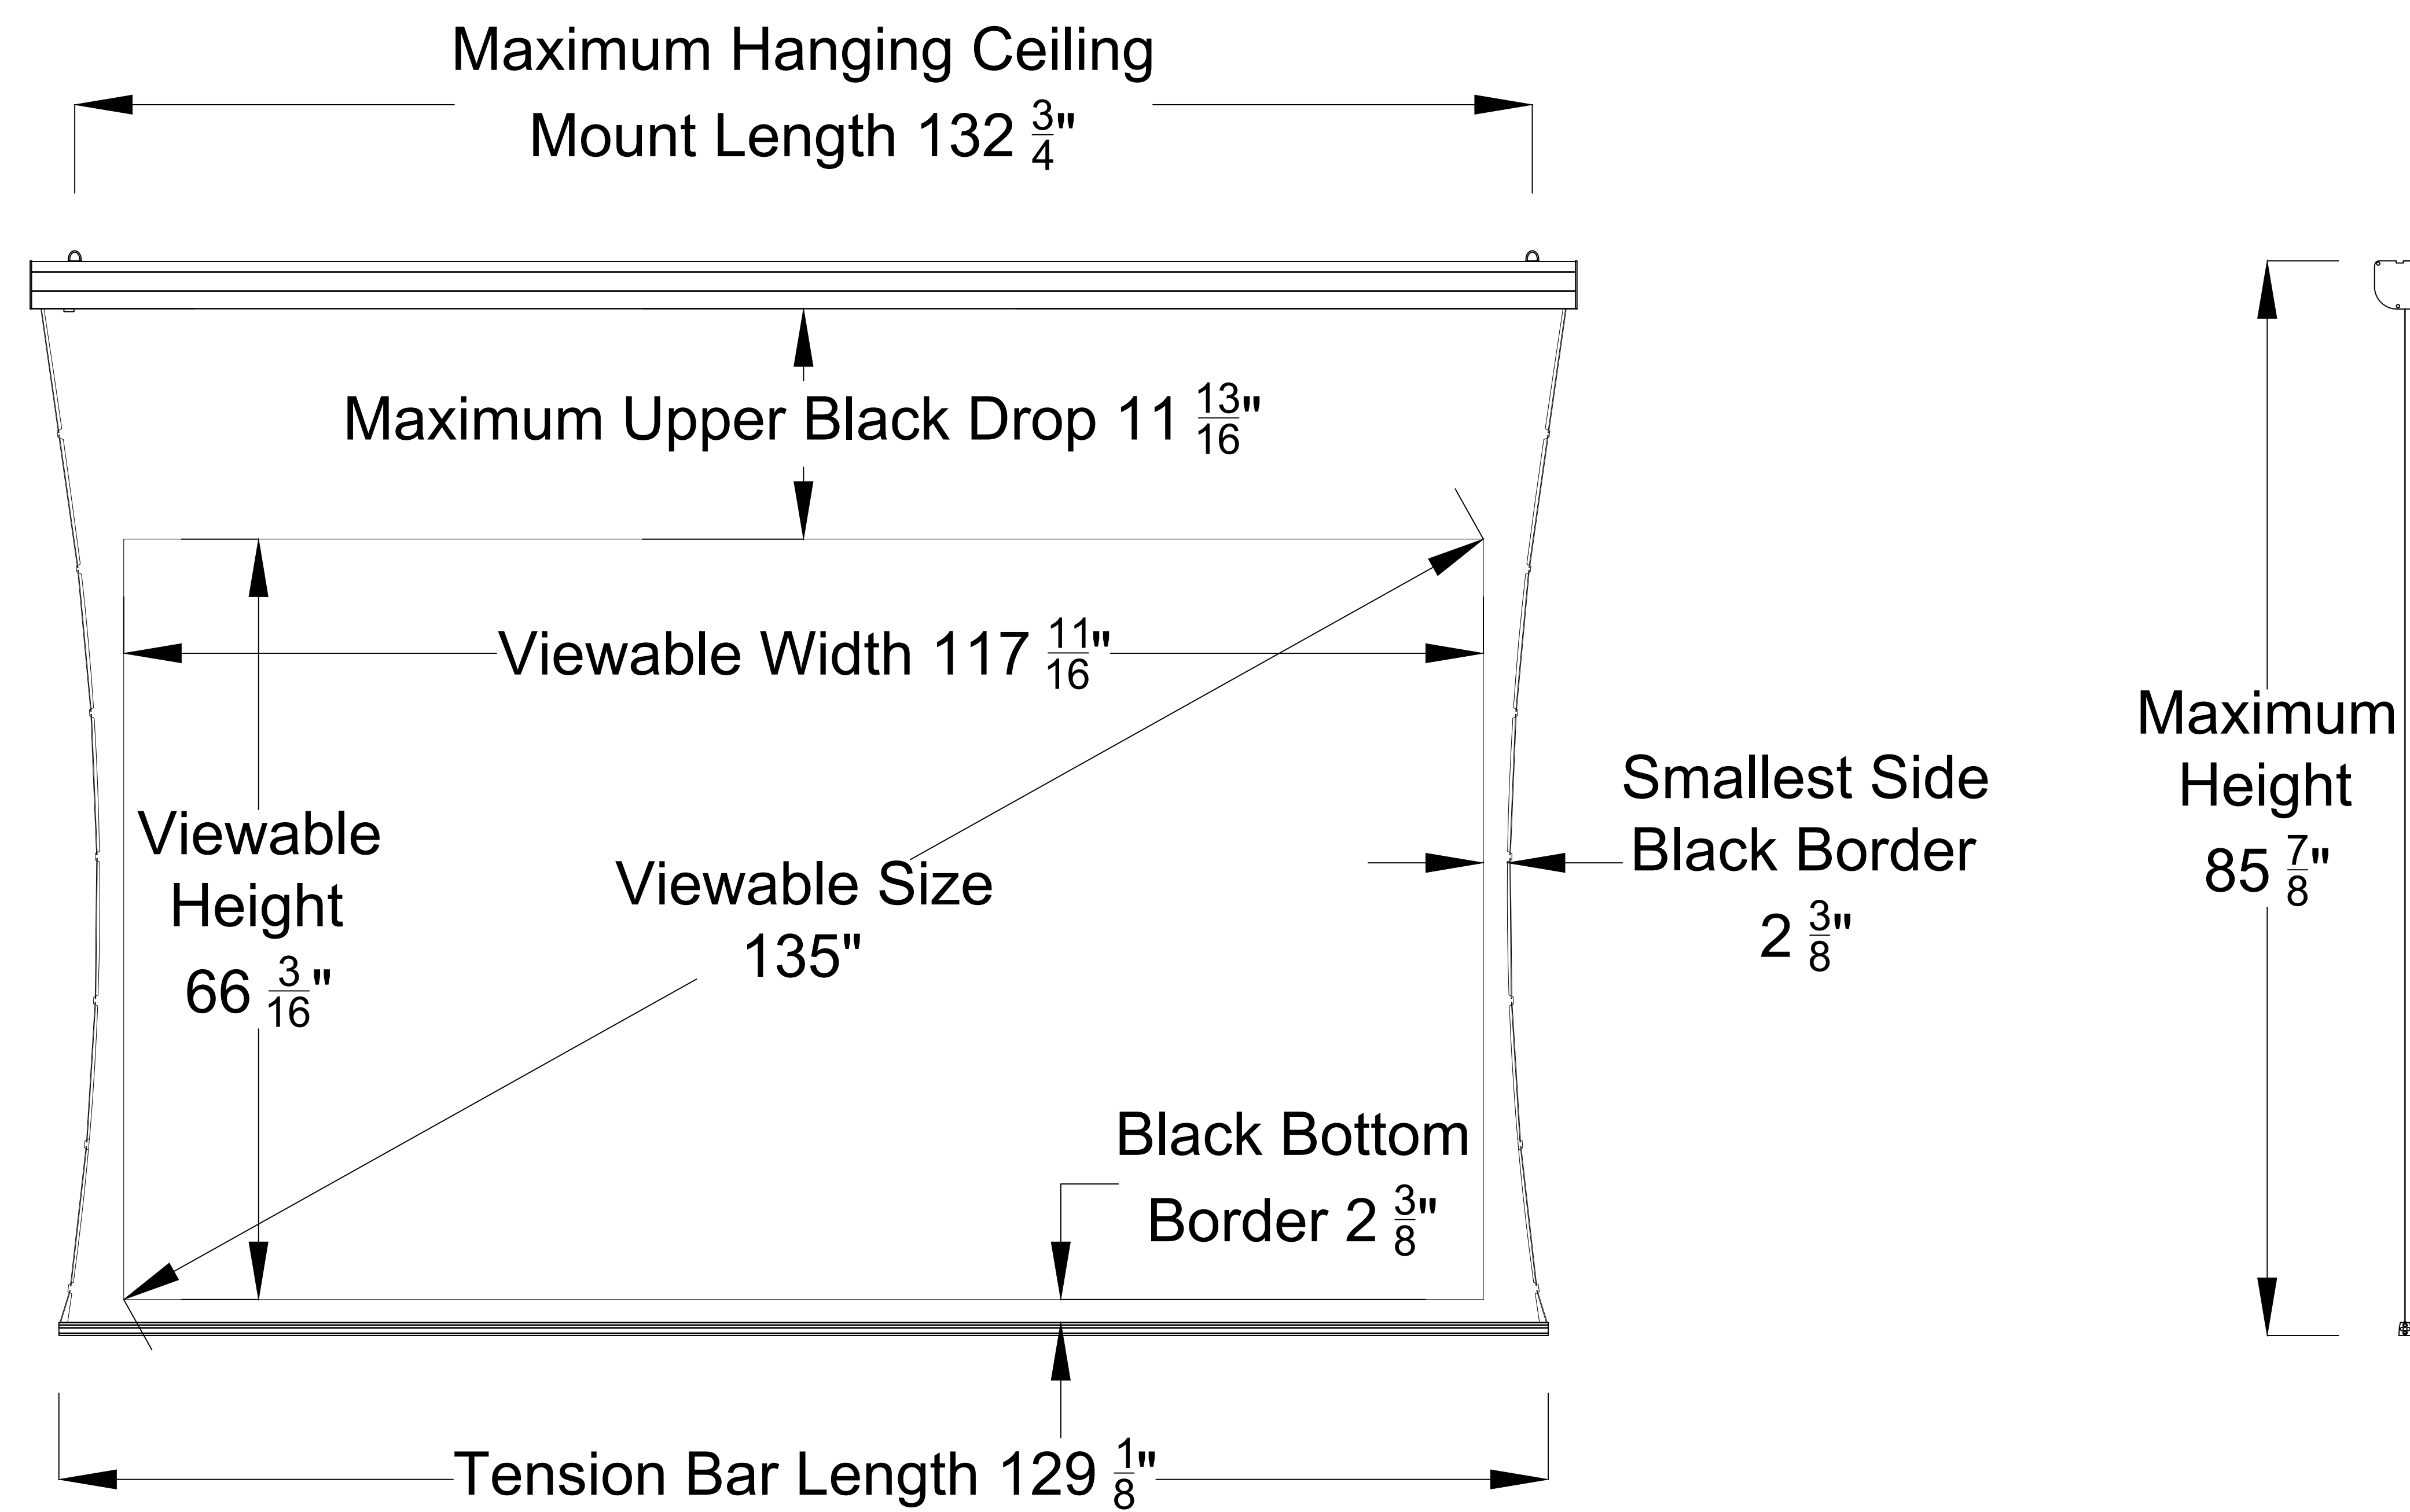

Extended View

Retracted View

Reference Studio 4K Tab-Tensioned Motorized Screen 135" 16:9

Product Model: EV-T3-135-1.0

not to scale

Page 1 of 3

Left Side of Housing

Power Cord

Wired Trigger Port

Wall Control Port

Learn Key

Mounting Bracket

Holes for ceiling mount

Lip that latches onto housing

Holes for wall mount

Reference Studio 4K Tab-Tensioned Motorized Screen 135" 16:9

Product Model: EV-T3-135-1.0

not to scale

Page 2 of 3

Mounting Diagrams

Wall Mount

Ceiling Mount

Hanging Ceiling Mount

Reference Studio 4K Tab-Tensioned
Motorized Screen 135" 16:9

Product Model: EV-T3-135-1.0

not to scale

Page 3 of 3