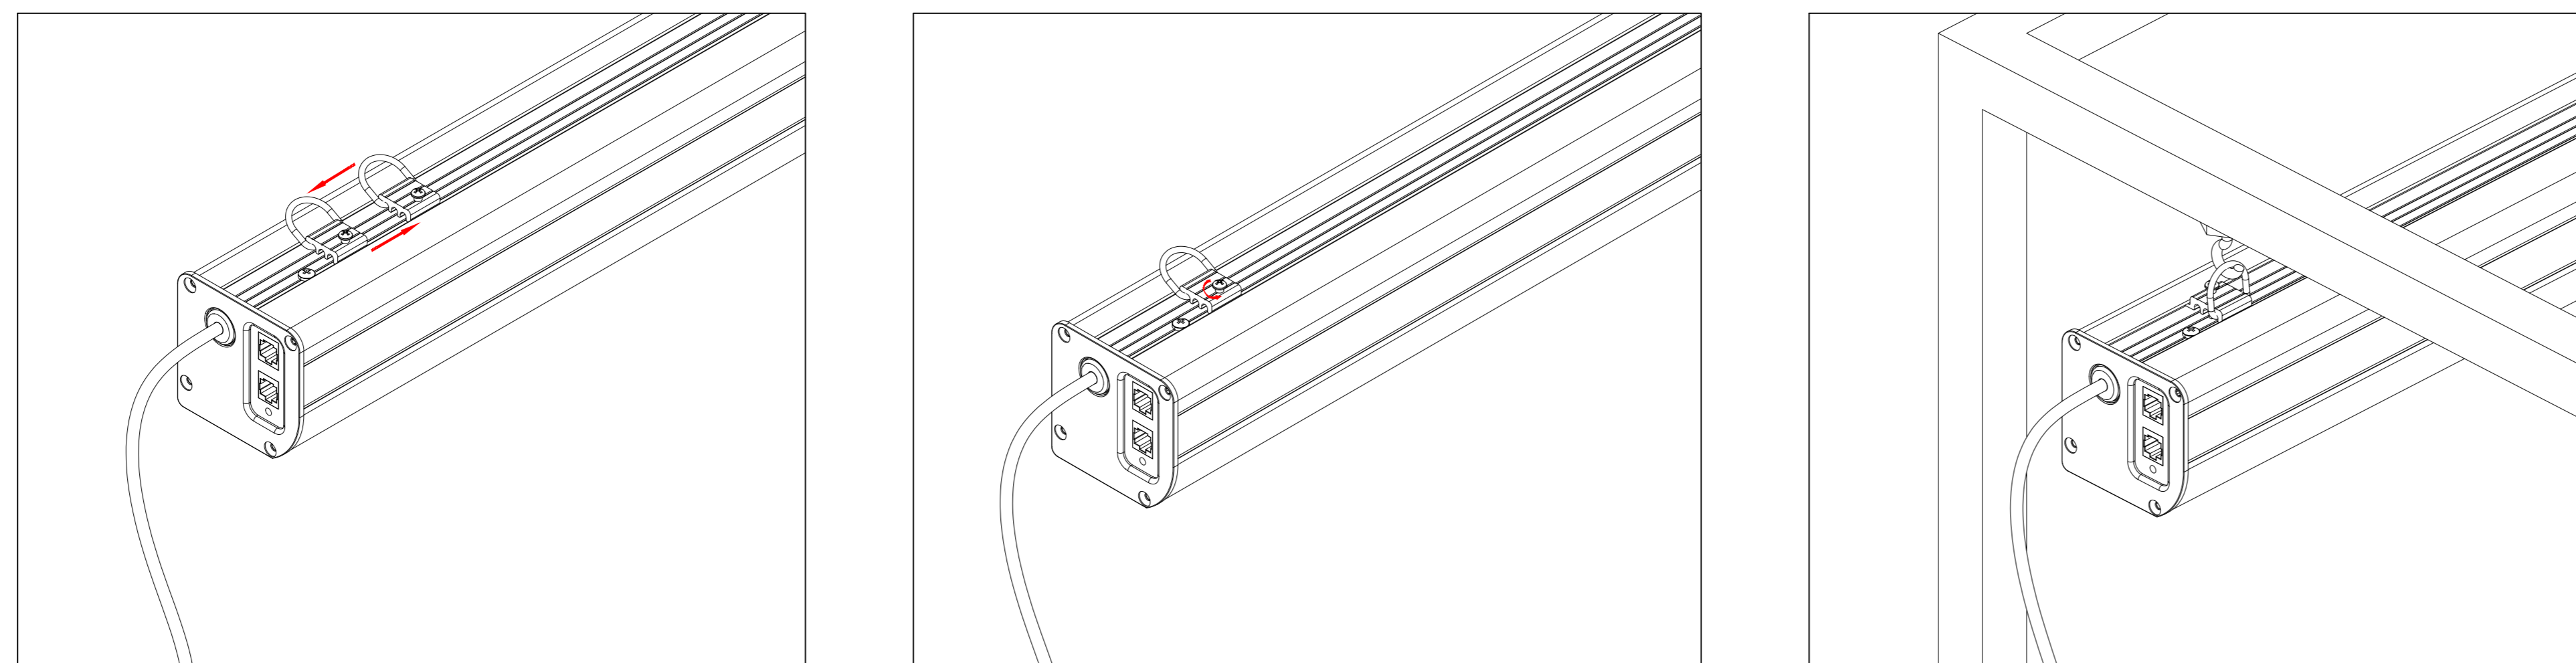

B

A

A

Mounting Diagrams

Wall Mount

Ceiling Mount

Hanging Ceiling Mount

Reference Studio 4K Tab-Tensioned
Motorized Screen 150" 16:9