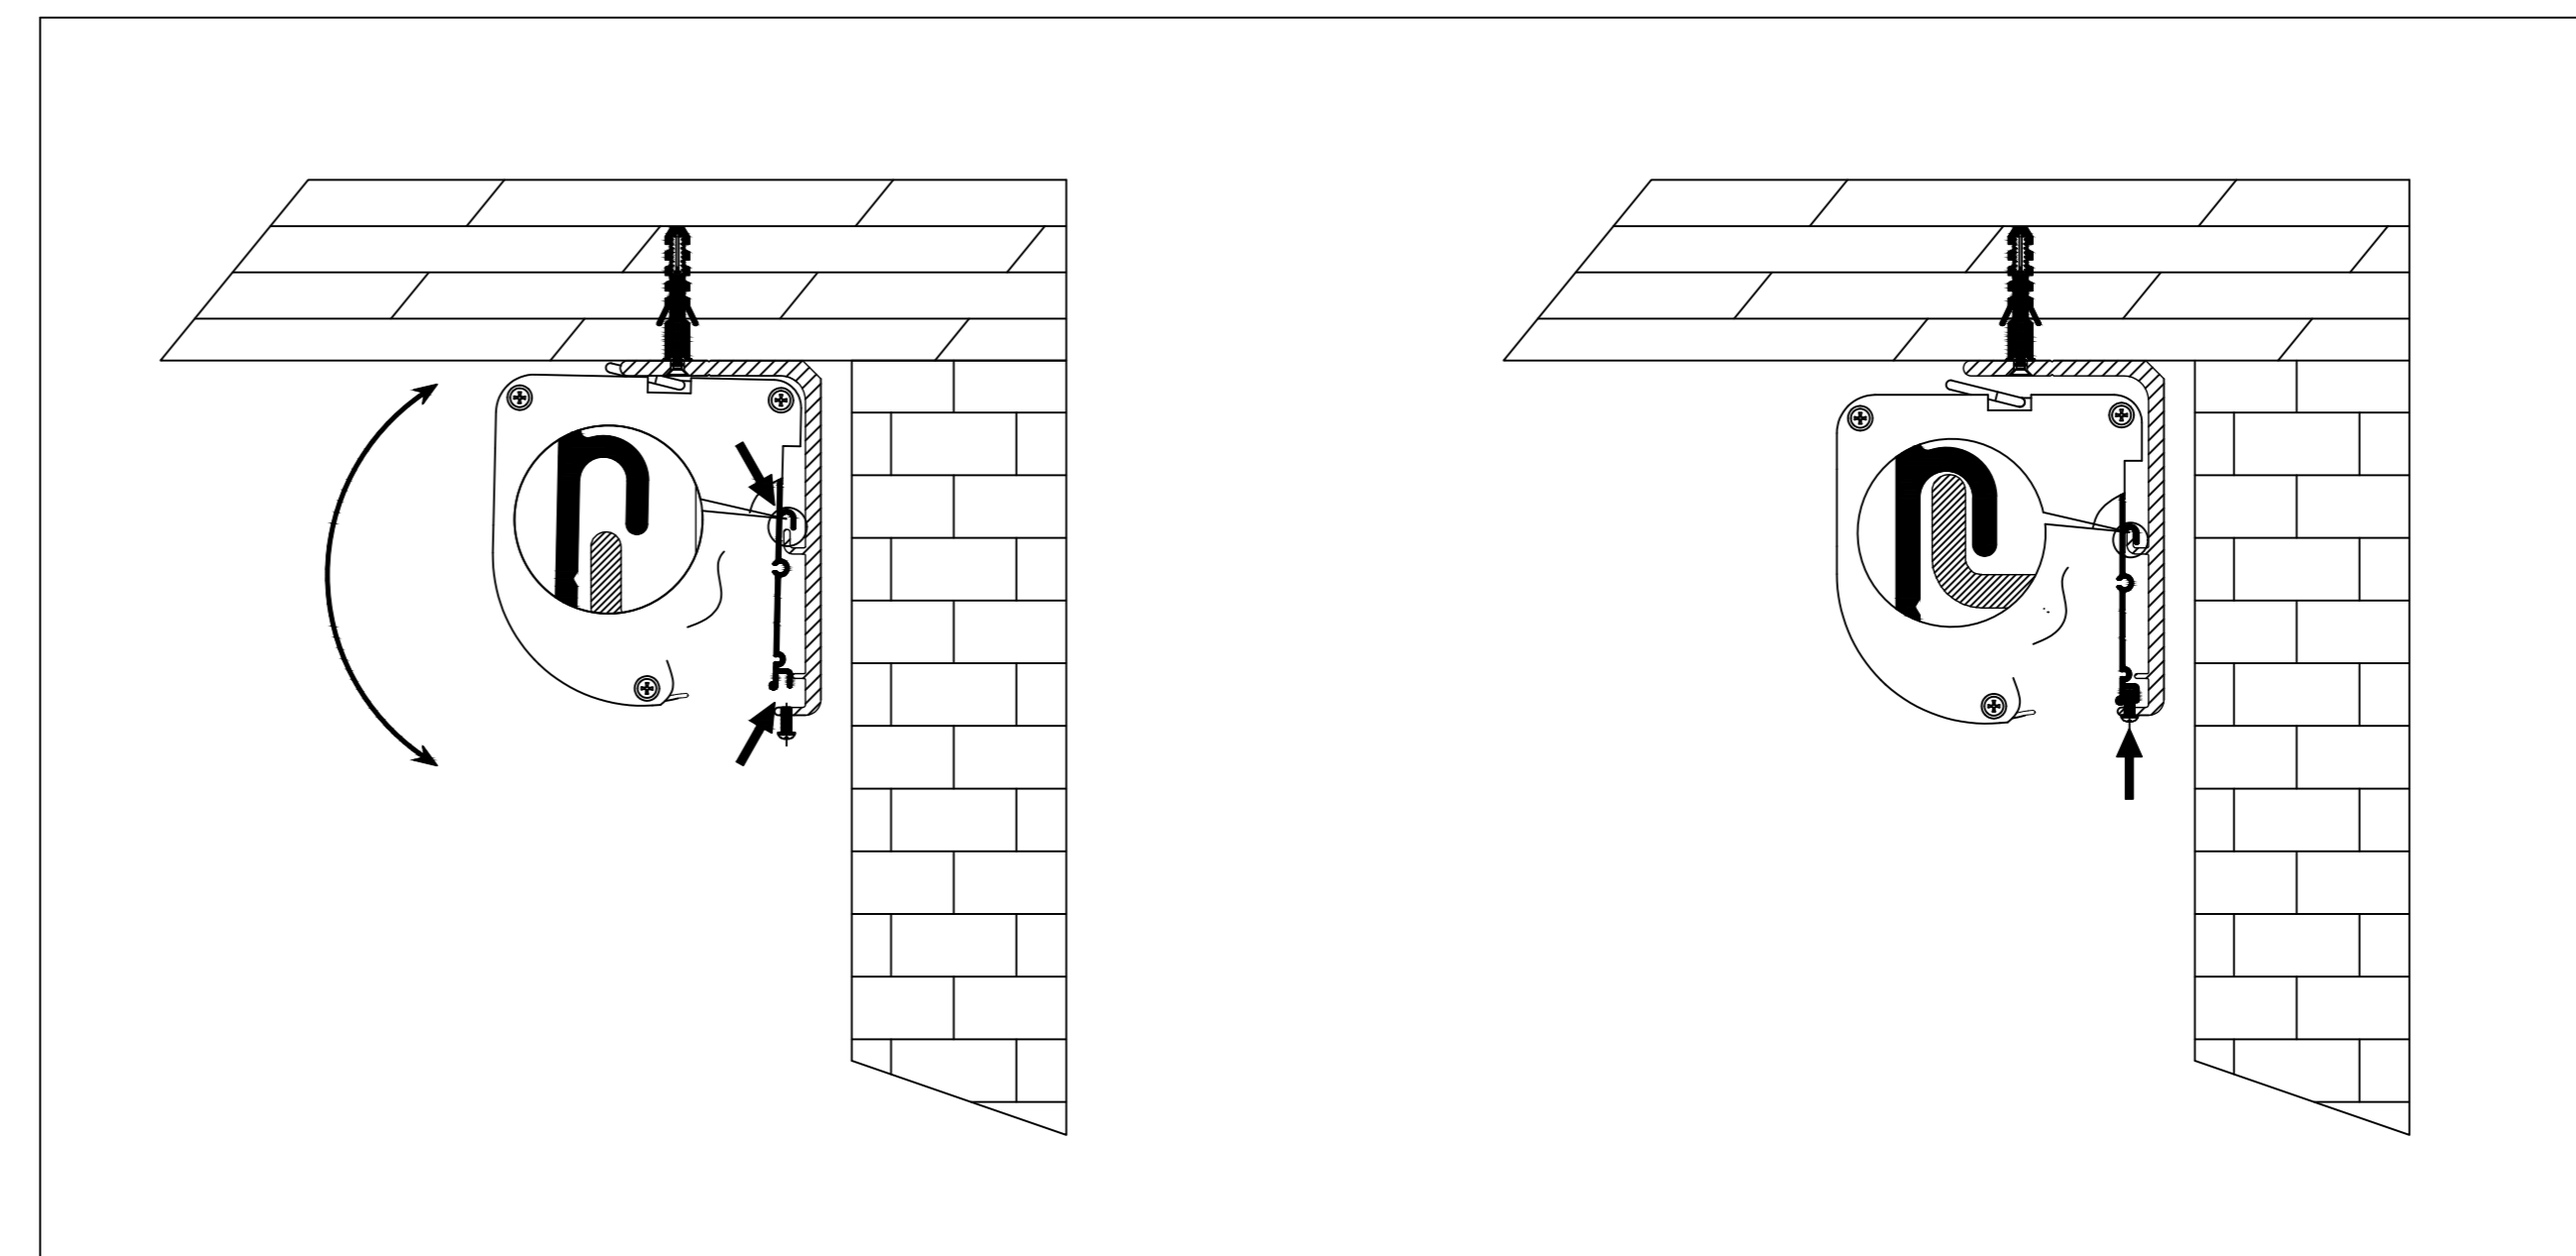

Mounting Bracket

Power Cord

Holes for ceiling mount

Wired Trigger Port

Wall Control Port

Learn Key

Lip that latches onto housing

Holes for wall mount

B

A

A

Mounting Diagrams

Wall Mount

Ceiling Mount

Hanging Ceiling Mount

Reference Studio 4K Tab-Tensioned
Motorized Screen 150" 16:9