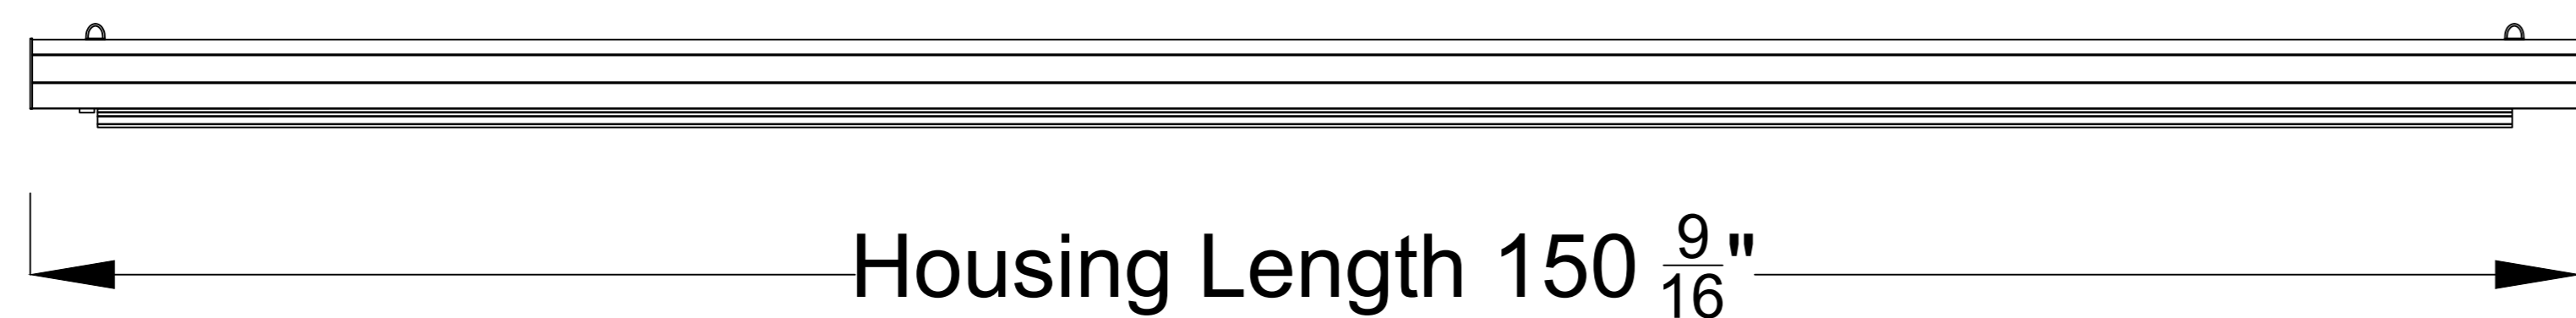

Extended View

Retracted View

Reference Studio 4K Tab-Tensioned Motorized Screen 150" 16:9

Product Model: EV-T3-150-1.0

not to scale

Page 1 of 3

5 4 3 2 1

Left Side of Housing

Mounting Bracket

Power Cord

Holes for ceiling mount

Wired Trigger Port

Wall Control Port

Learn Key

Lip that latches onto housing

Holes for wall mount

Reference Studio 4K Tab-Tensioned Motorized Screen 150" 16:9

Product Model: EV-T3-150-1.0

not to scale

Page 2 of 3

5 4 3 2 1

C

C

B

Product Model: EV-T3-150-1.0

not to scale

Page 3 of 3