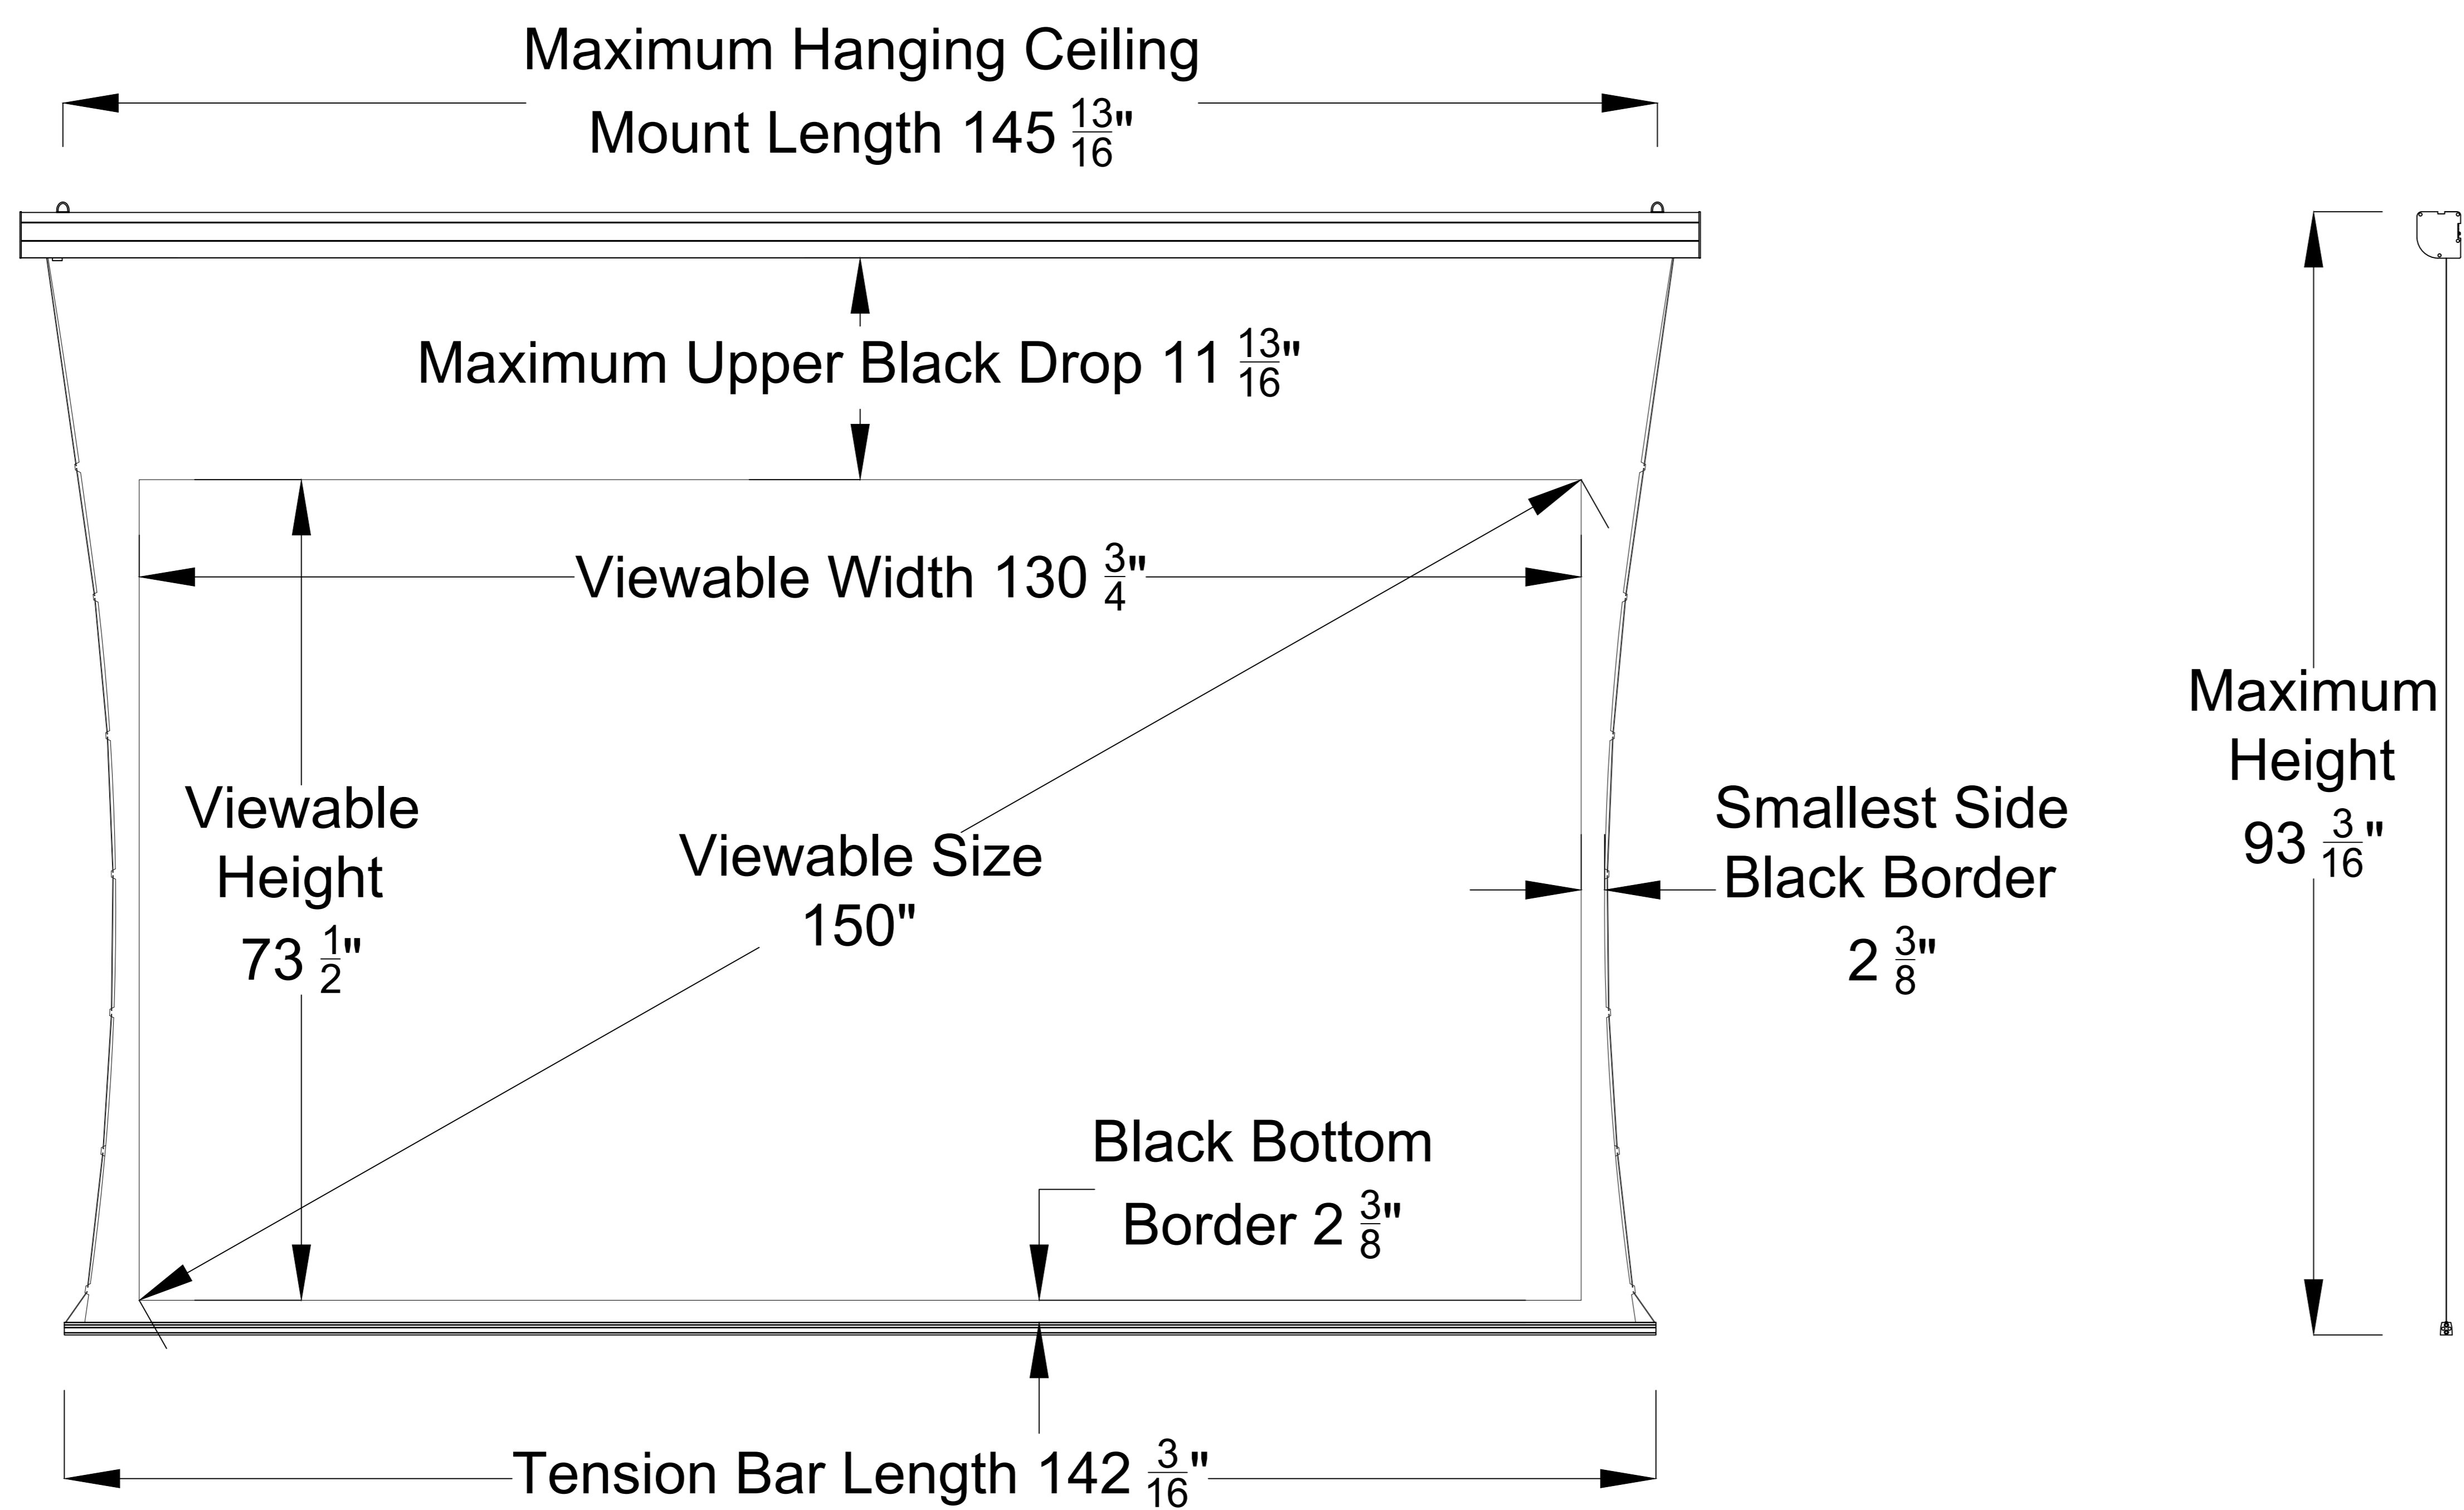

Extended View

Retracted View

Reference Studio 4K Tab-Tensioned Motorized Screen 150" 16:9

Product Model: EV-T3-150-1.0

not to scale

Page 1 of 3

5 4 3 2 1

Left Side of Housing

Mounting Bracket

Power Cord

Holes for ceiling mount

Wired Trigger Port

Wall Control Port

Learn Key

Lip that latches onto housing

Holes for wall mount

Reference Studio 4K Tab-Tensioned Motorized Screen 150" 16:9

Product Model: EV-T3-150-1.0

not to scale

Page 2 of 3

5 4 3 2 1

C

C

B

B

A

A

Mounting Diagrams

Wall Mount

Ceiling Mount

Hanging Ceiling Mount

Reference Studio 4K Tab-Tensioned
Motorized Screen 150" 16:9