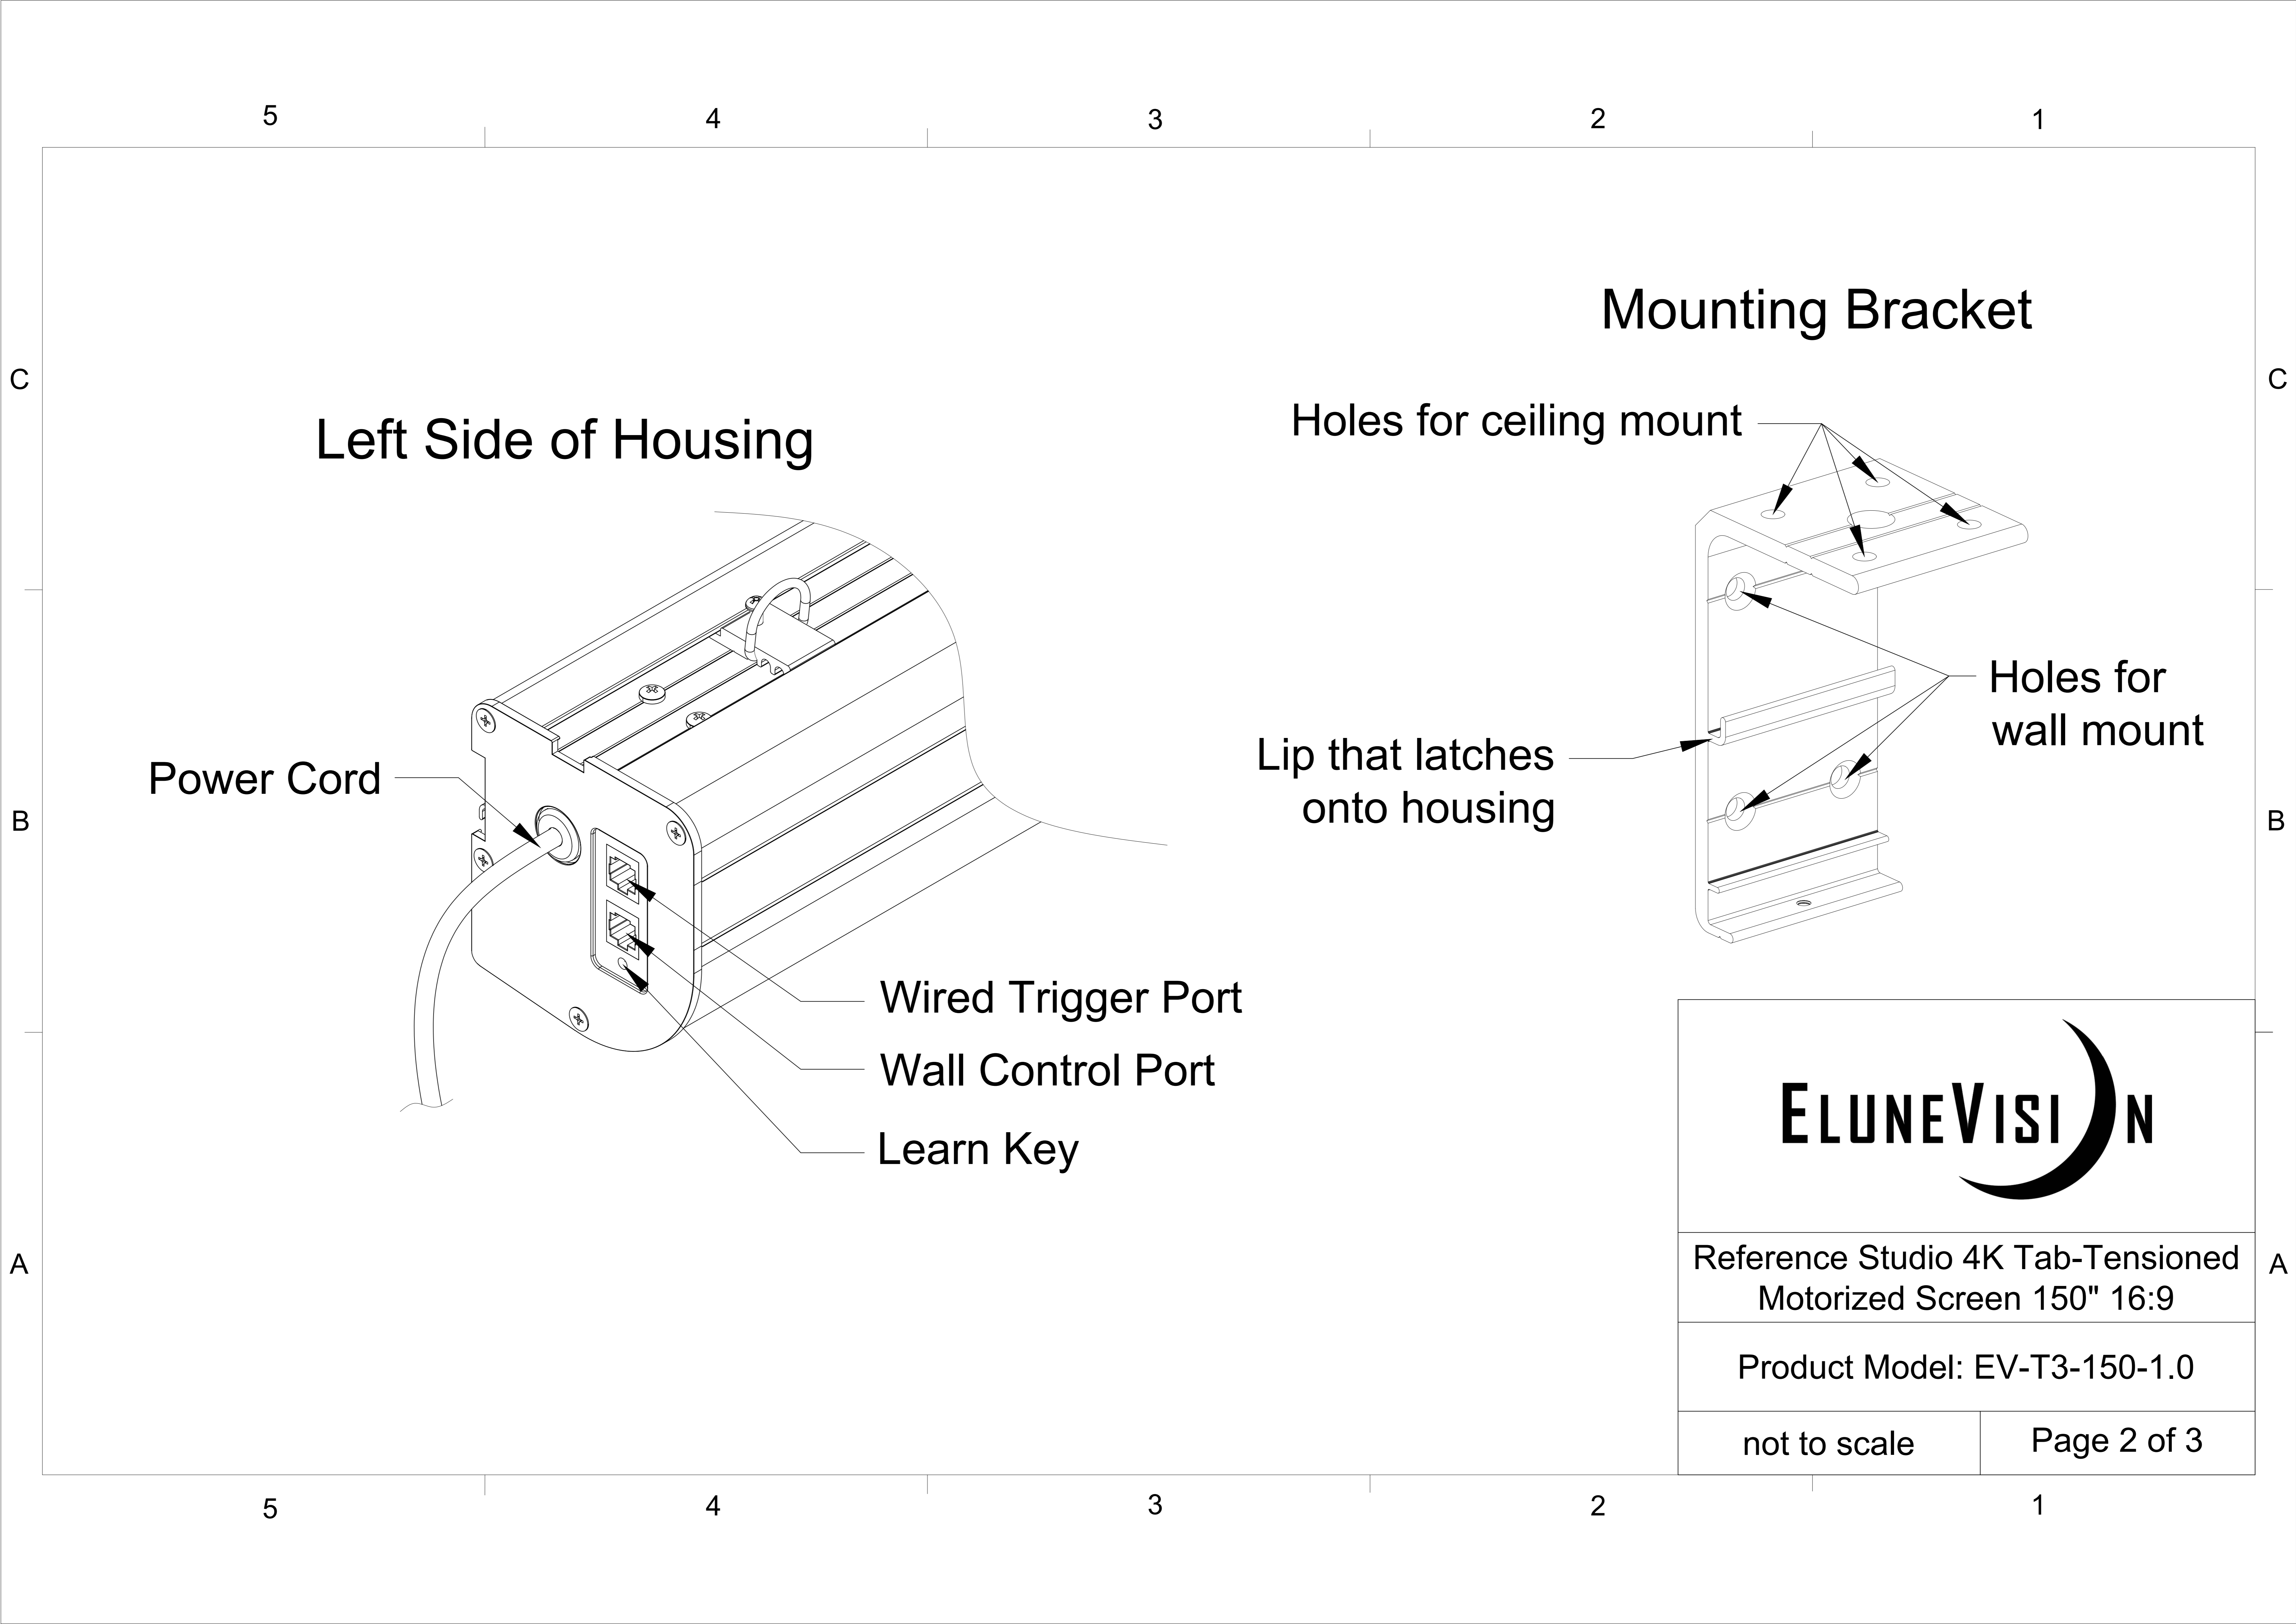

Extended View

Retracted View

Reference Studio 4K Tab-Tensioned Motorized Screen 150" 16:9

Product Model: EV-T3-150-1.0

not to scale

Page 1 of 3

5 4 3 2 1

Left Side of Housing

Mounting Bracket

Power Cord

Holes for ceiling mount

Wired Trigger Port

Wall Control Port

Learn Key

Lip that latches onto housing

Holes for wall mount

Reference Studio 4K Tab-Tensioned Motorized Screen 150" 16:9

Product Model: EV-T3-150-1.0

not to scale

Page 2 of 3

5 4 3 2 1

C

C

B

B

A

A

Mounting Diagrams

Wall Mount

Ceiling Mount

Hanging Ceiling Mount

Reference Studio 4K Tab-Tensioned
Motorized Screen 150" 16:9