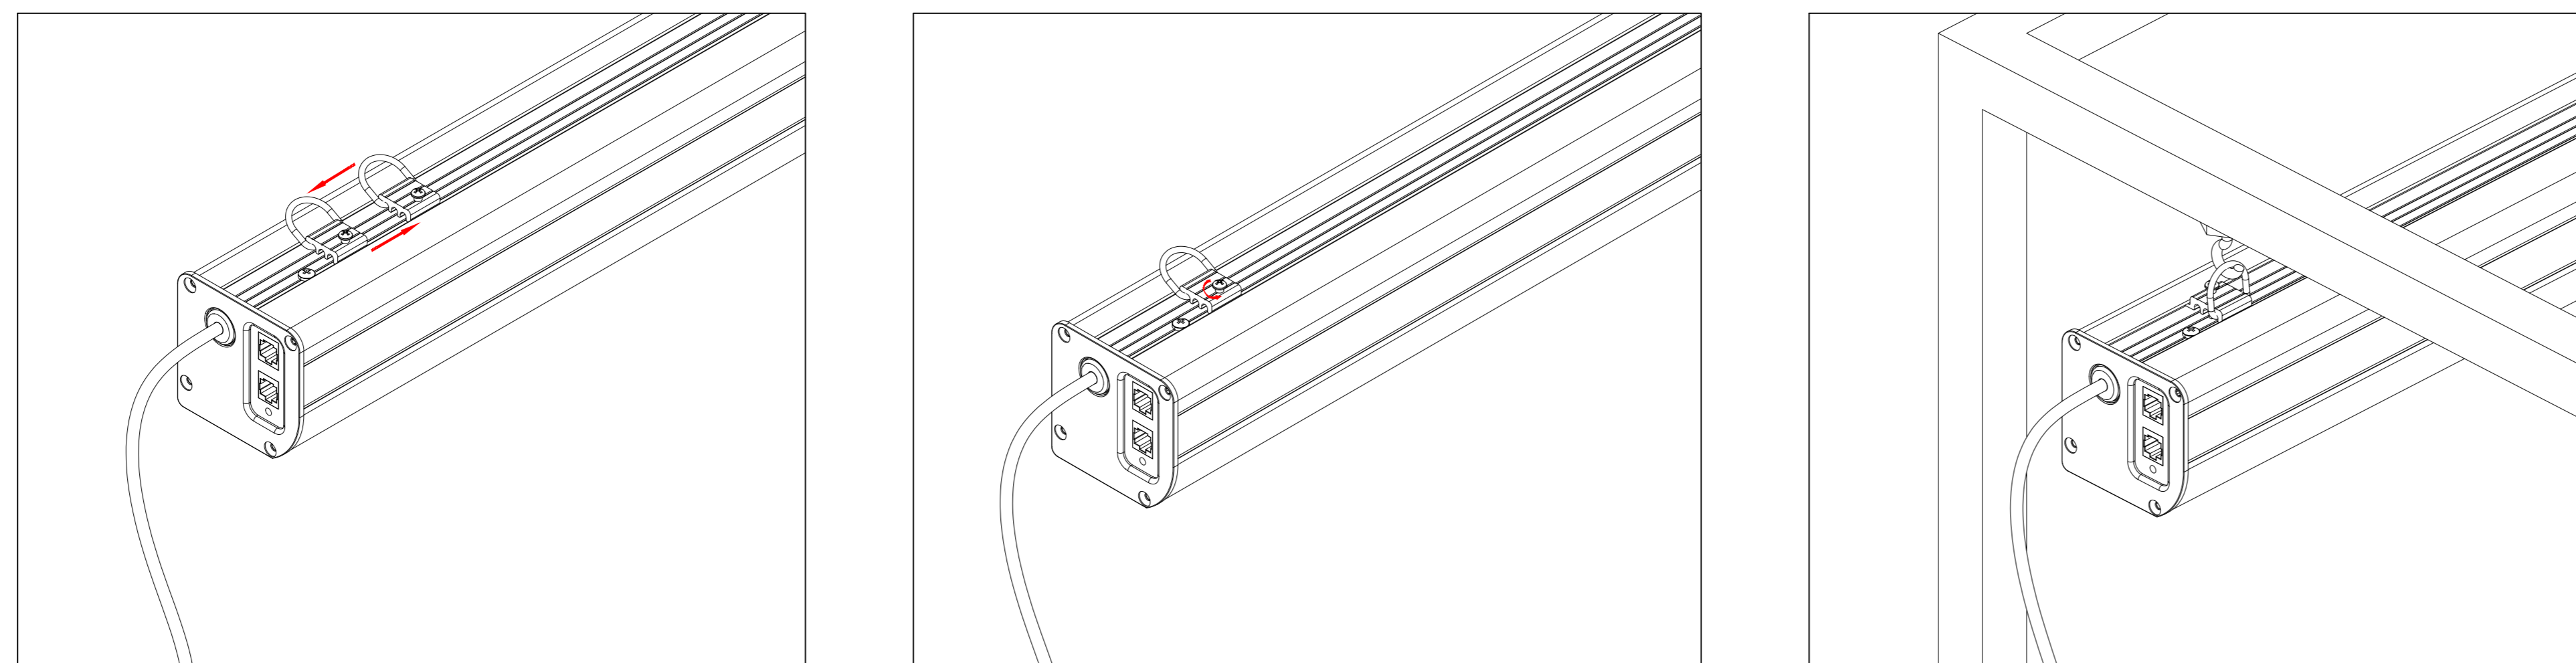

Page 1 of 3

C B A

C B A

Left Side of Housing

Power Cord

Wired Trigger Port

Wall Control Port

Learn Key

Mounting Bracket

Holes for ceiling mount

Lip that latches onto housing

Holes for wall mount

Reference Studio 4K Tab-Tensioned Motorized Screen 92" 16:9

Product Model: EV-T3-92-1.0

not to scale

Page 2 of 3

Mounting Diagrams

Wall Mount

Ceiling Mount

Hanging Ceiling Mount

Reference Studio 4K Tab-Tensioned
Motorized Screen 92" 16:9

Product Model: EV-T3-92-1.0

not to scale

Page 3 of 3