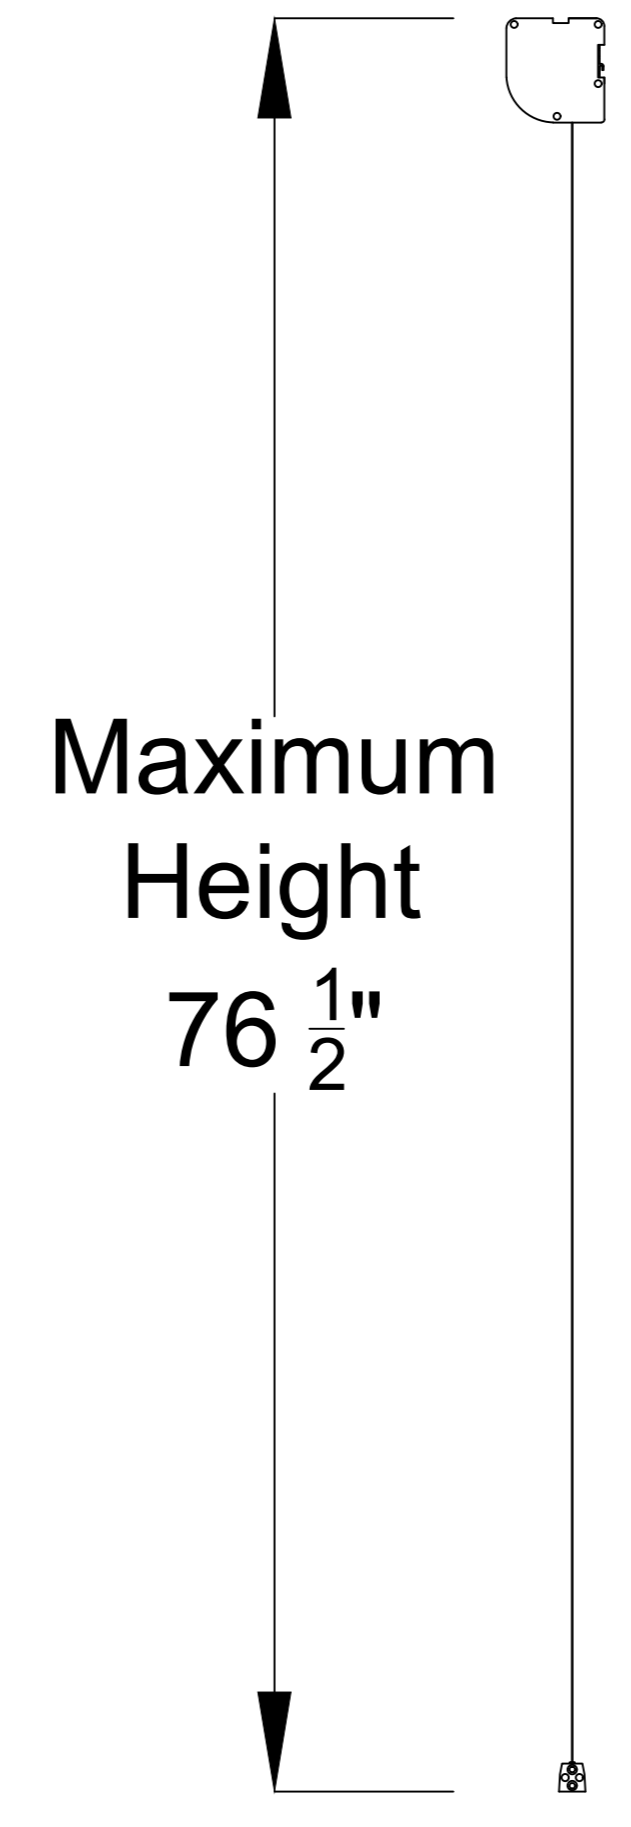

5 4 3 2 1

Extended View

Smallest Side Black Border 2 ³/₈"

Retracted View

5 4 3 2 1

Reference Studio 4K Tab-Tensioned Motorized Screen 92" 16:9

Product Model: EV-T3-92-1.0

not to scale

Page 1 of 3

C B A

C B A

Left Side of Housing

Power Cord

Wired Trigger Port

Wall Control Port

Learn Key

Mounting Bracket

Holes for ceiling mount

Lip that latches onto housing

Holes for wall mount

Reference Studio 4K Tab-Tensioned Motorized Screen 92" 16:9

Product Model: EV-T3-92-1.0

not to scale

Page 2 of 3

Mounting Diagrams

Wall Mount

Ceiling Mount

Hanging Ceiling Mount

Reference Studio 4K Tab-Tensioned
Motorized Screen 92" 16:9

Product Model: EV-T3-92-1.0

not to scale

Page 3 of 3