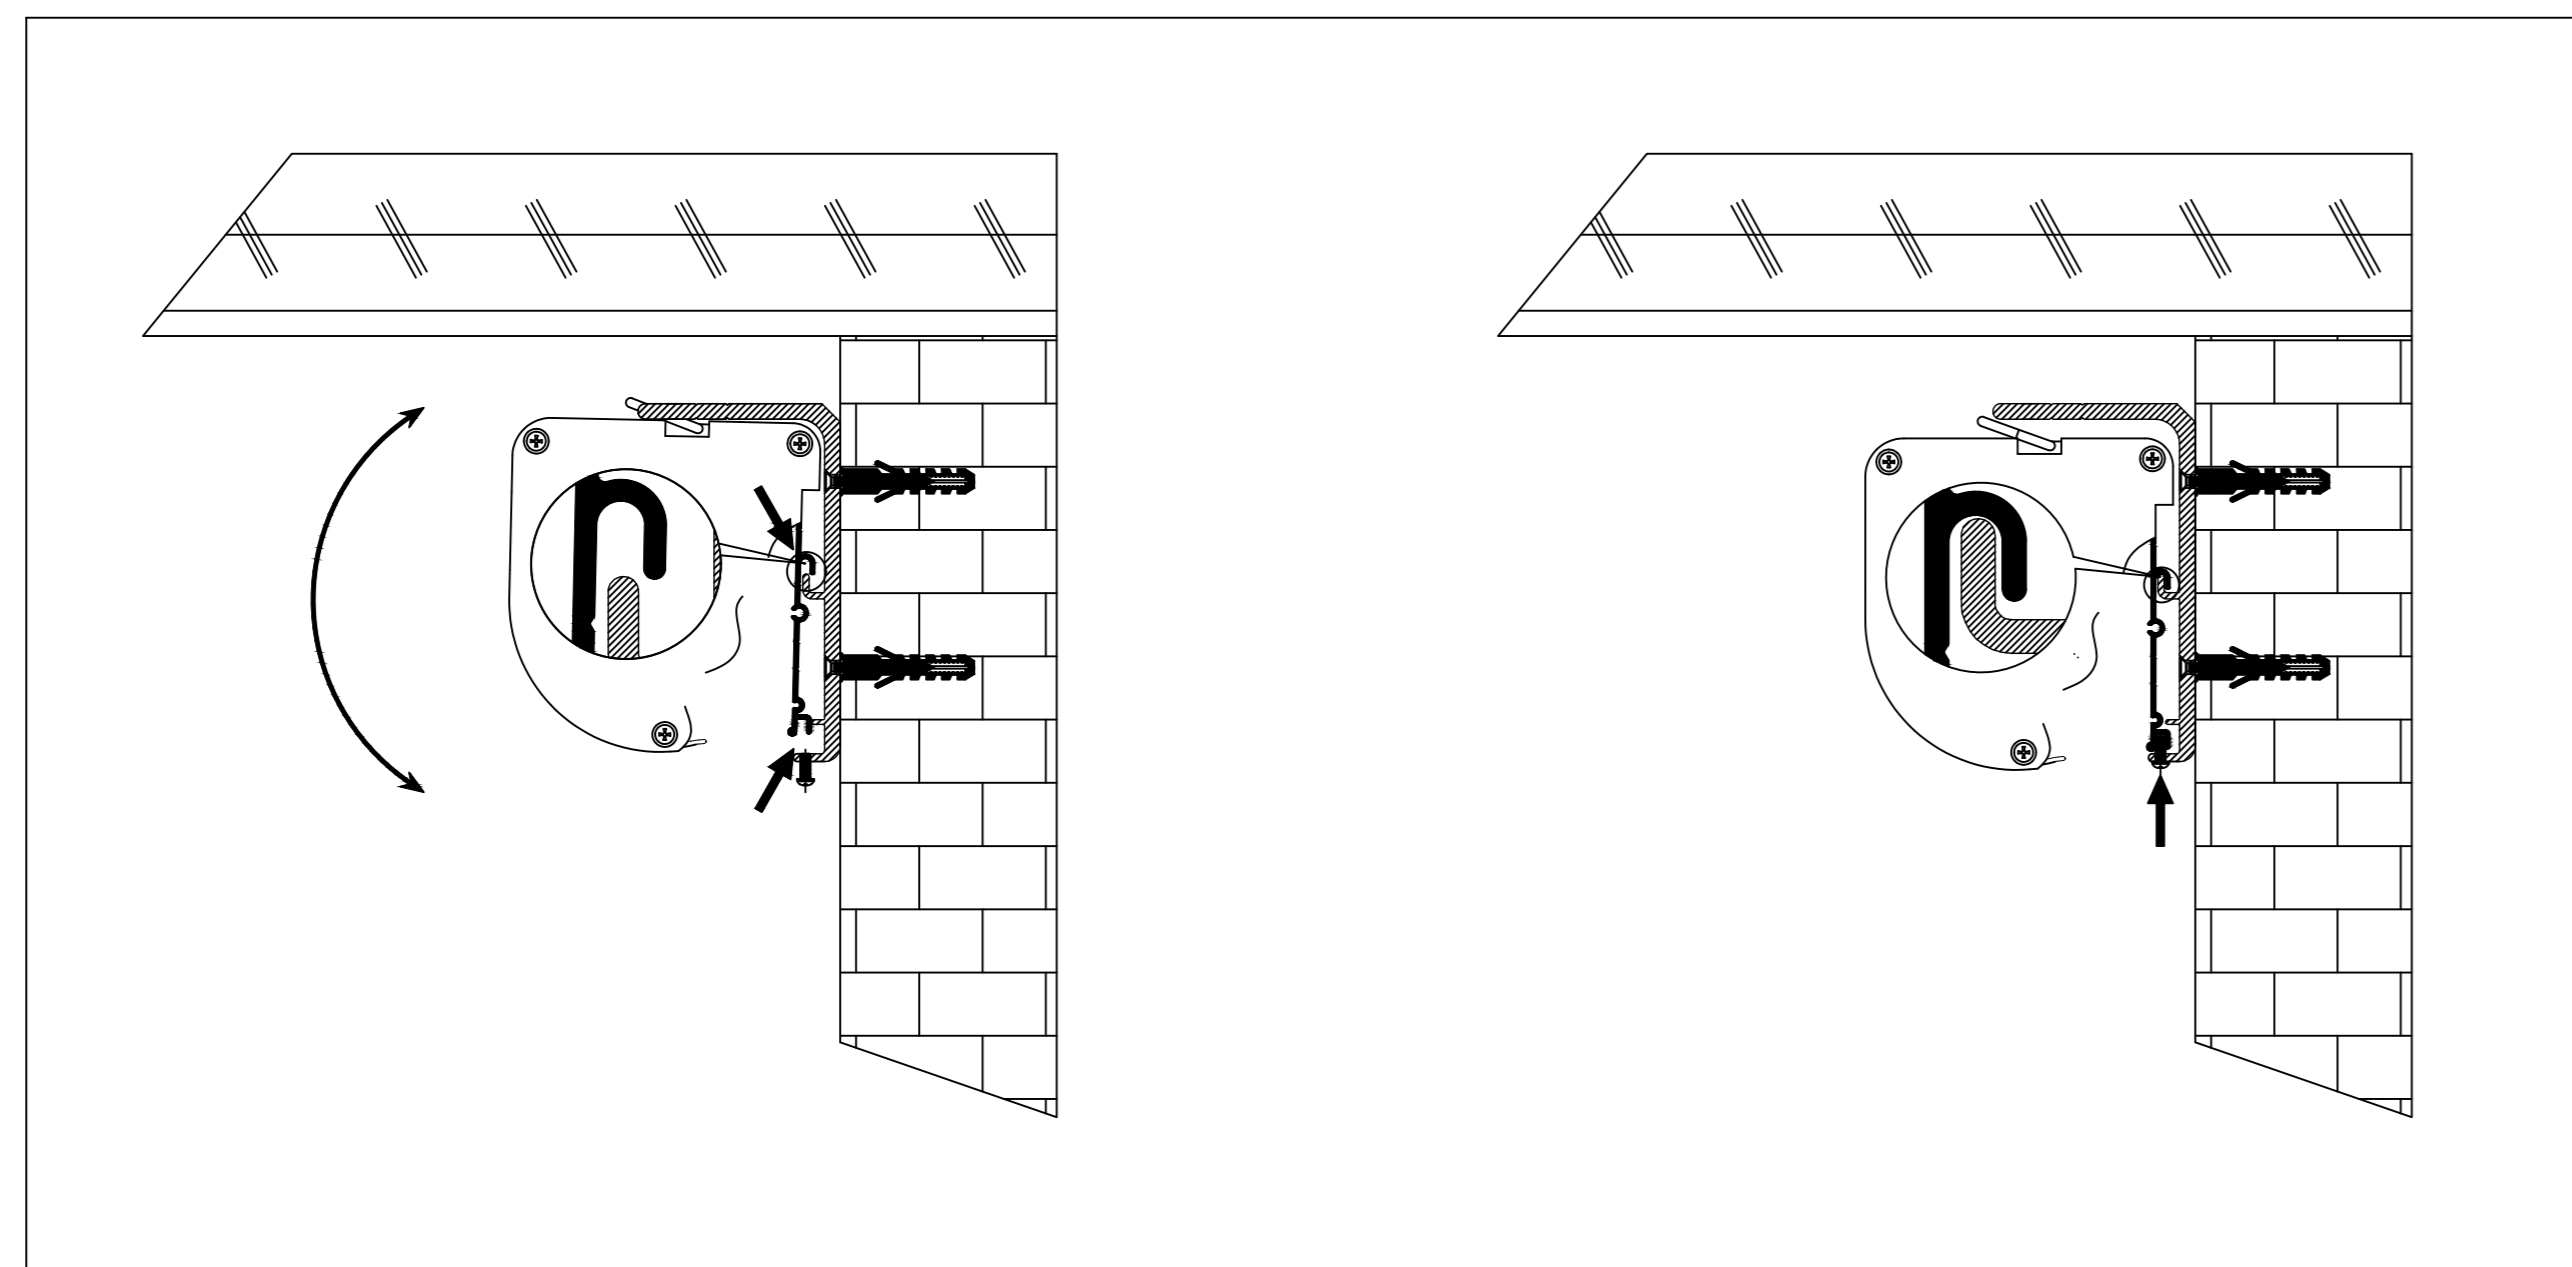

Page 1 of 3

C B A

C B A

Left Side of Housing

Power Cord

Wired Trigger Port

Wall Control Port

Learn Key

Mounting Bracket

Holes for ceiling mount

Lip that latches onto housing

Holes for wall mount

Reference Studio 4K Tab-Tensioned Motorized Screen 92" 16:9

Product Model: EV-T3-92-1.0

not to scale

Page 2 of 3

Mounting Diagrams

Wall Mount

Ceiling Mount

Hanging Ceiling Mount

Reference Studio 4K Tab-Tensioned
Motorized Screen 92" 16:9

Product Model: EV-T3-92-1.0

not to scale

Page 3 of 3