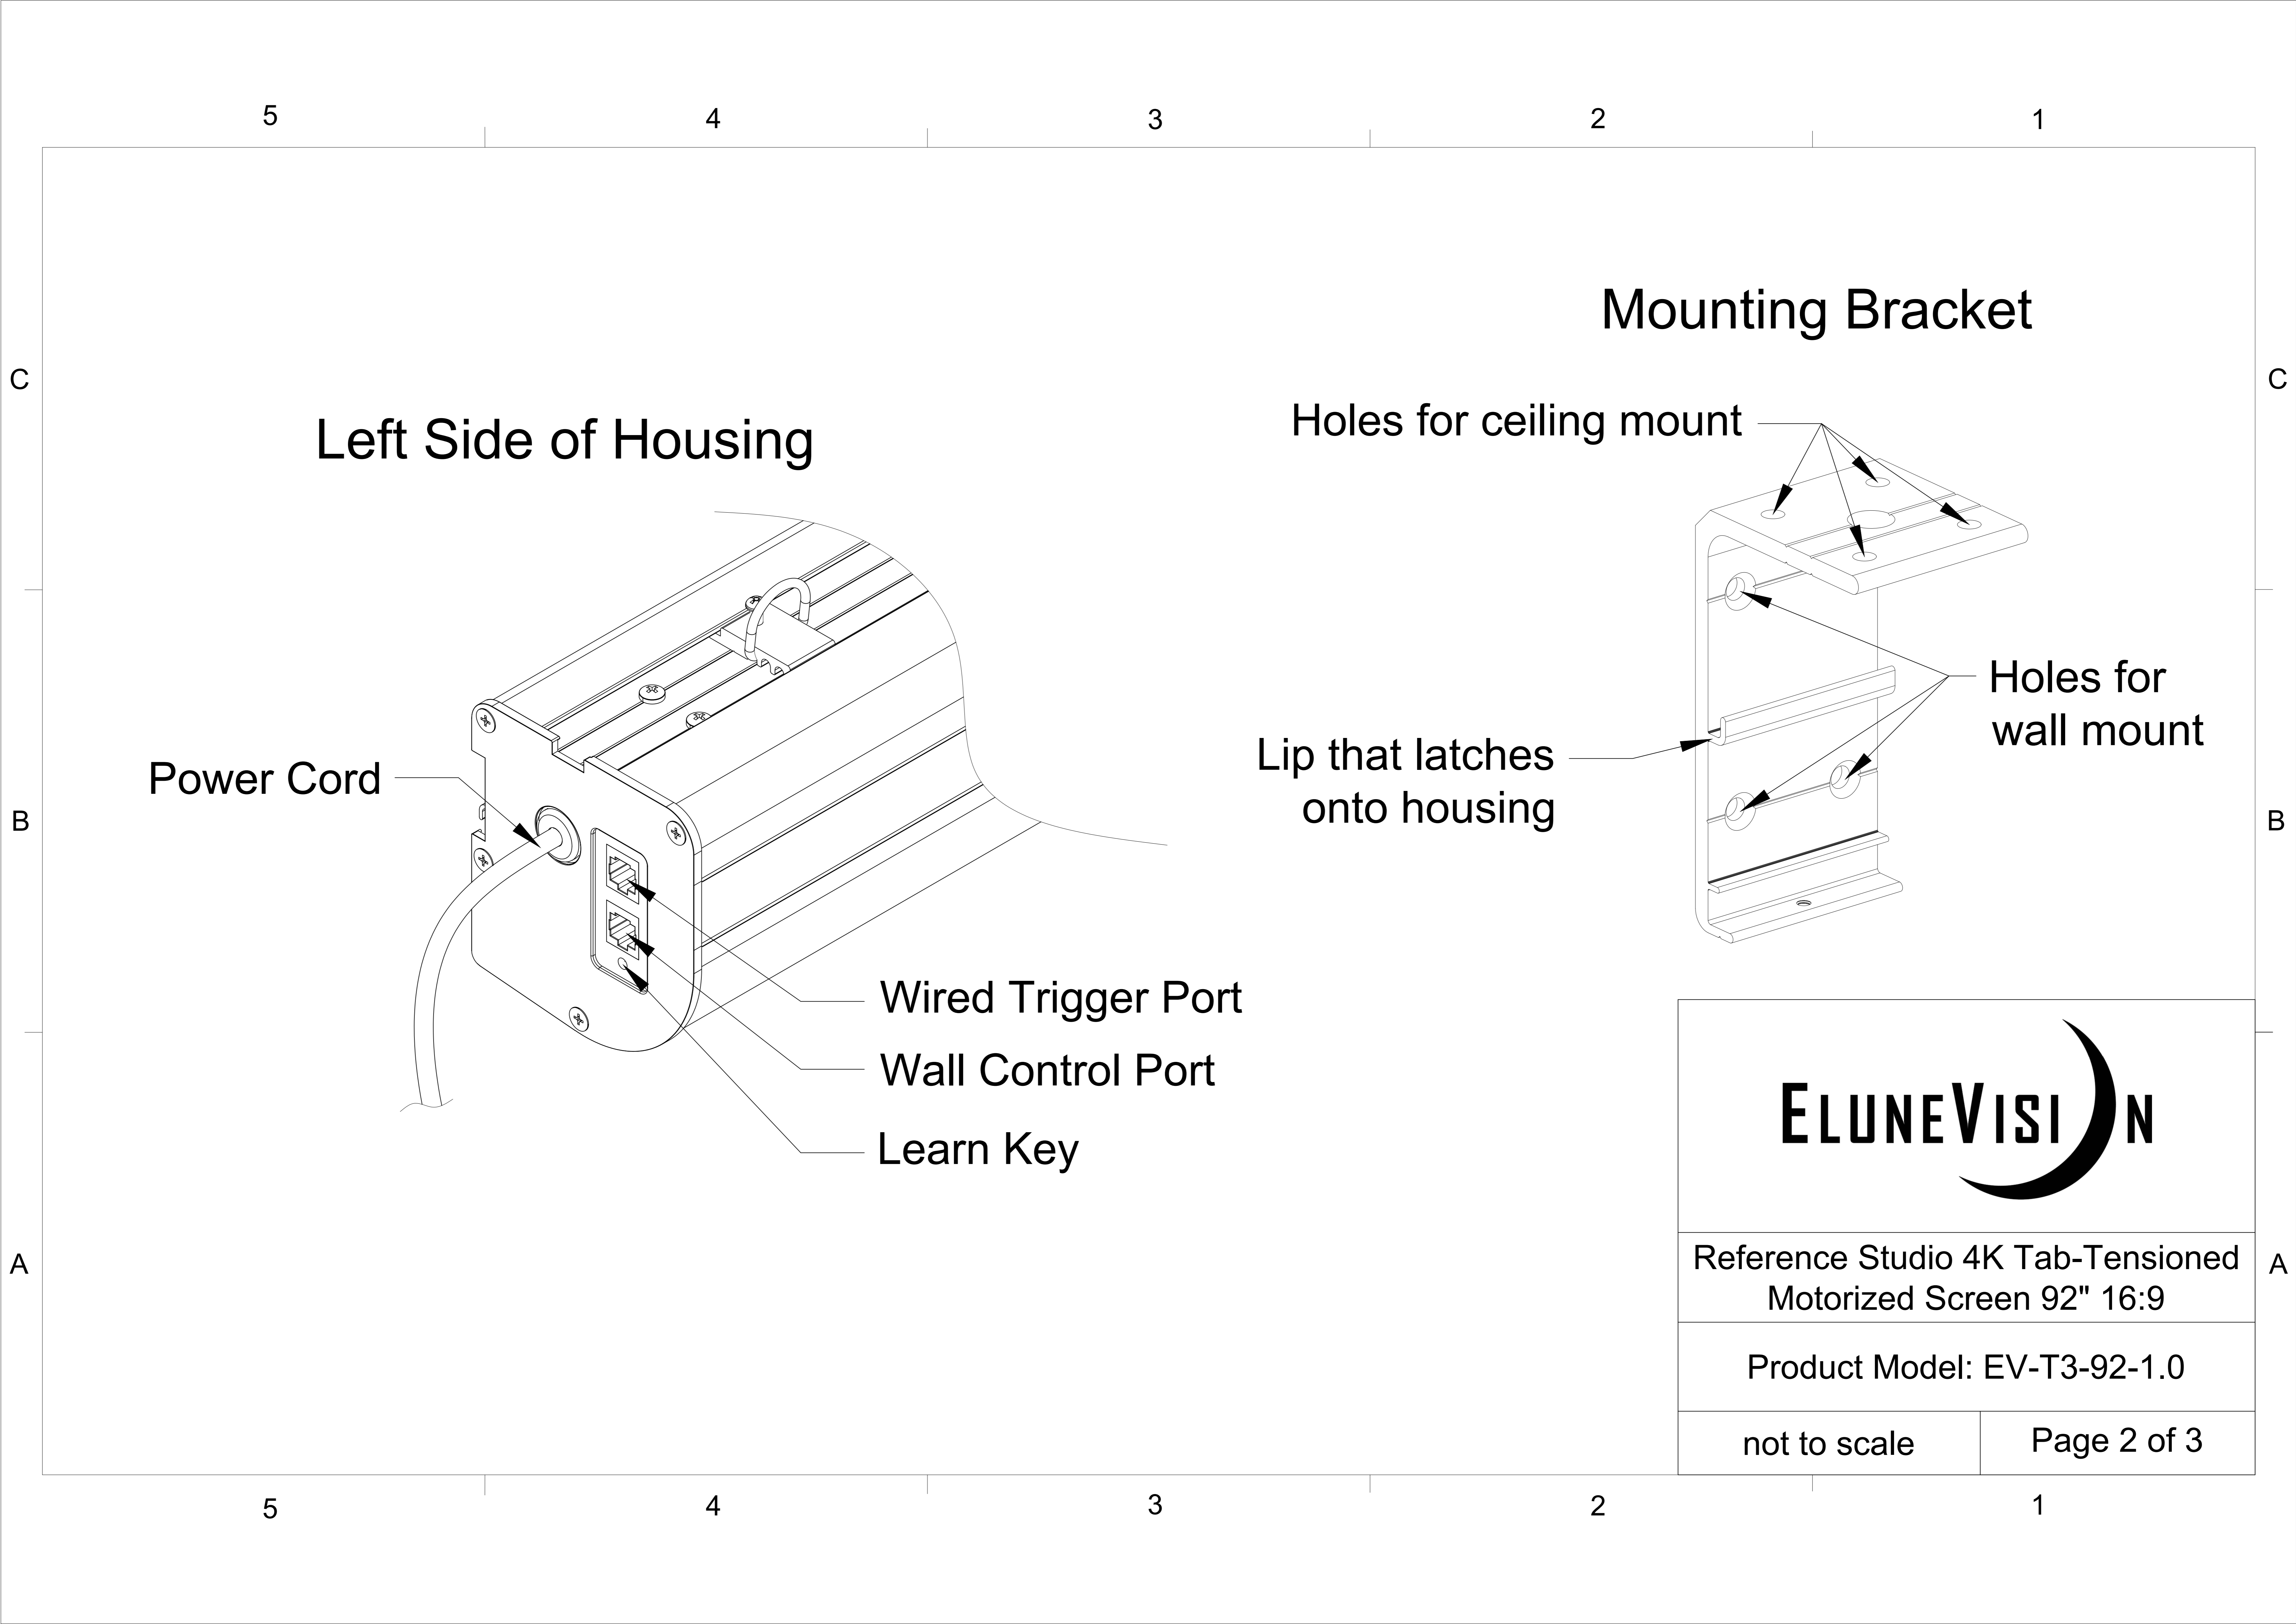

5 4 3 2 1

Extended View

Smallest Side Black Border 2 ³/₈"

Retracted View

5 4 3 2 1

Reference Studio 4K Tab-Tensioned Motorized Screen 92" 16:9

Product Model: EV-T3-92-1.0

not to scale

Page 1 of 3

C B A

C B A

Left Side of Housing

Power Cord

Wired Trigger Port

Wall Control Port

Learn Key

Mounting Bracket

Holes for ceiling mount

Lip that latches onto housing

Holes for wall mount

Reference Studio 4K Tab-Tensioned Motorized Screen 92" 16:9

Product Model: EV-T3-92-1.0

not to scale

Page 2 of 3

Mounting Diagrams

Wall Mount

Ceiling Mount

Hanging Ceiling Mount

Reference Studio 4K Tab-Tensioned
Motorized Screen 92" 16:9

Product Model: EV-T3-92-1.0

not to scale

Page 3 of 3