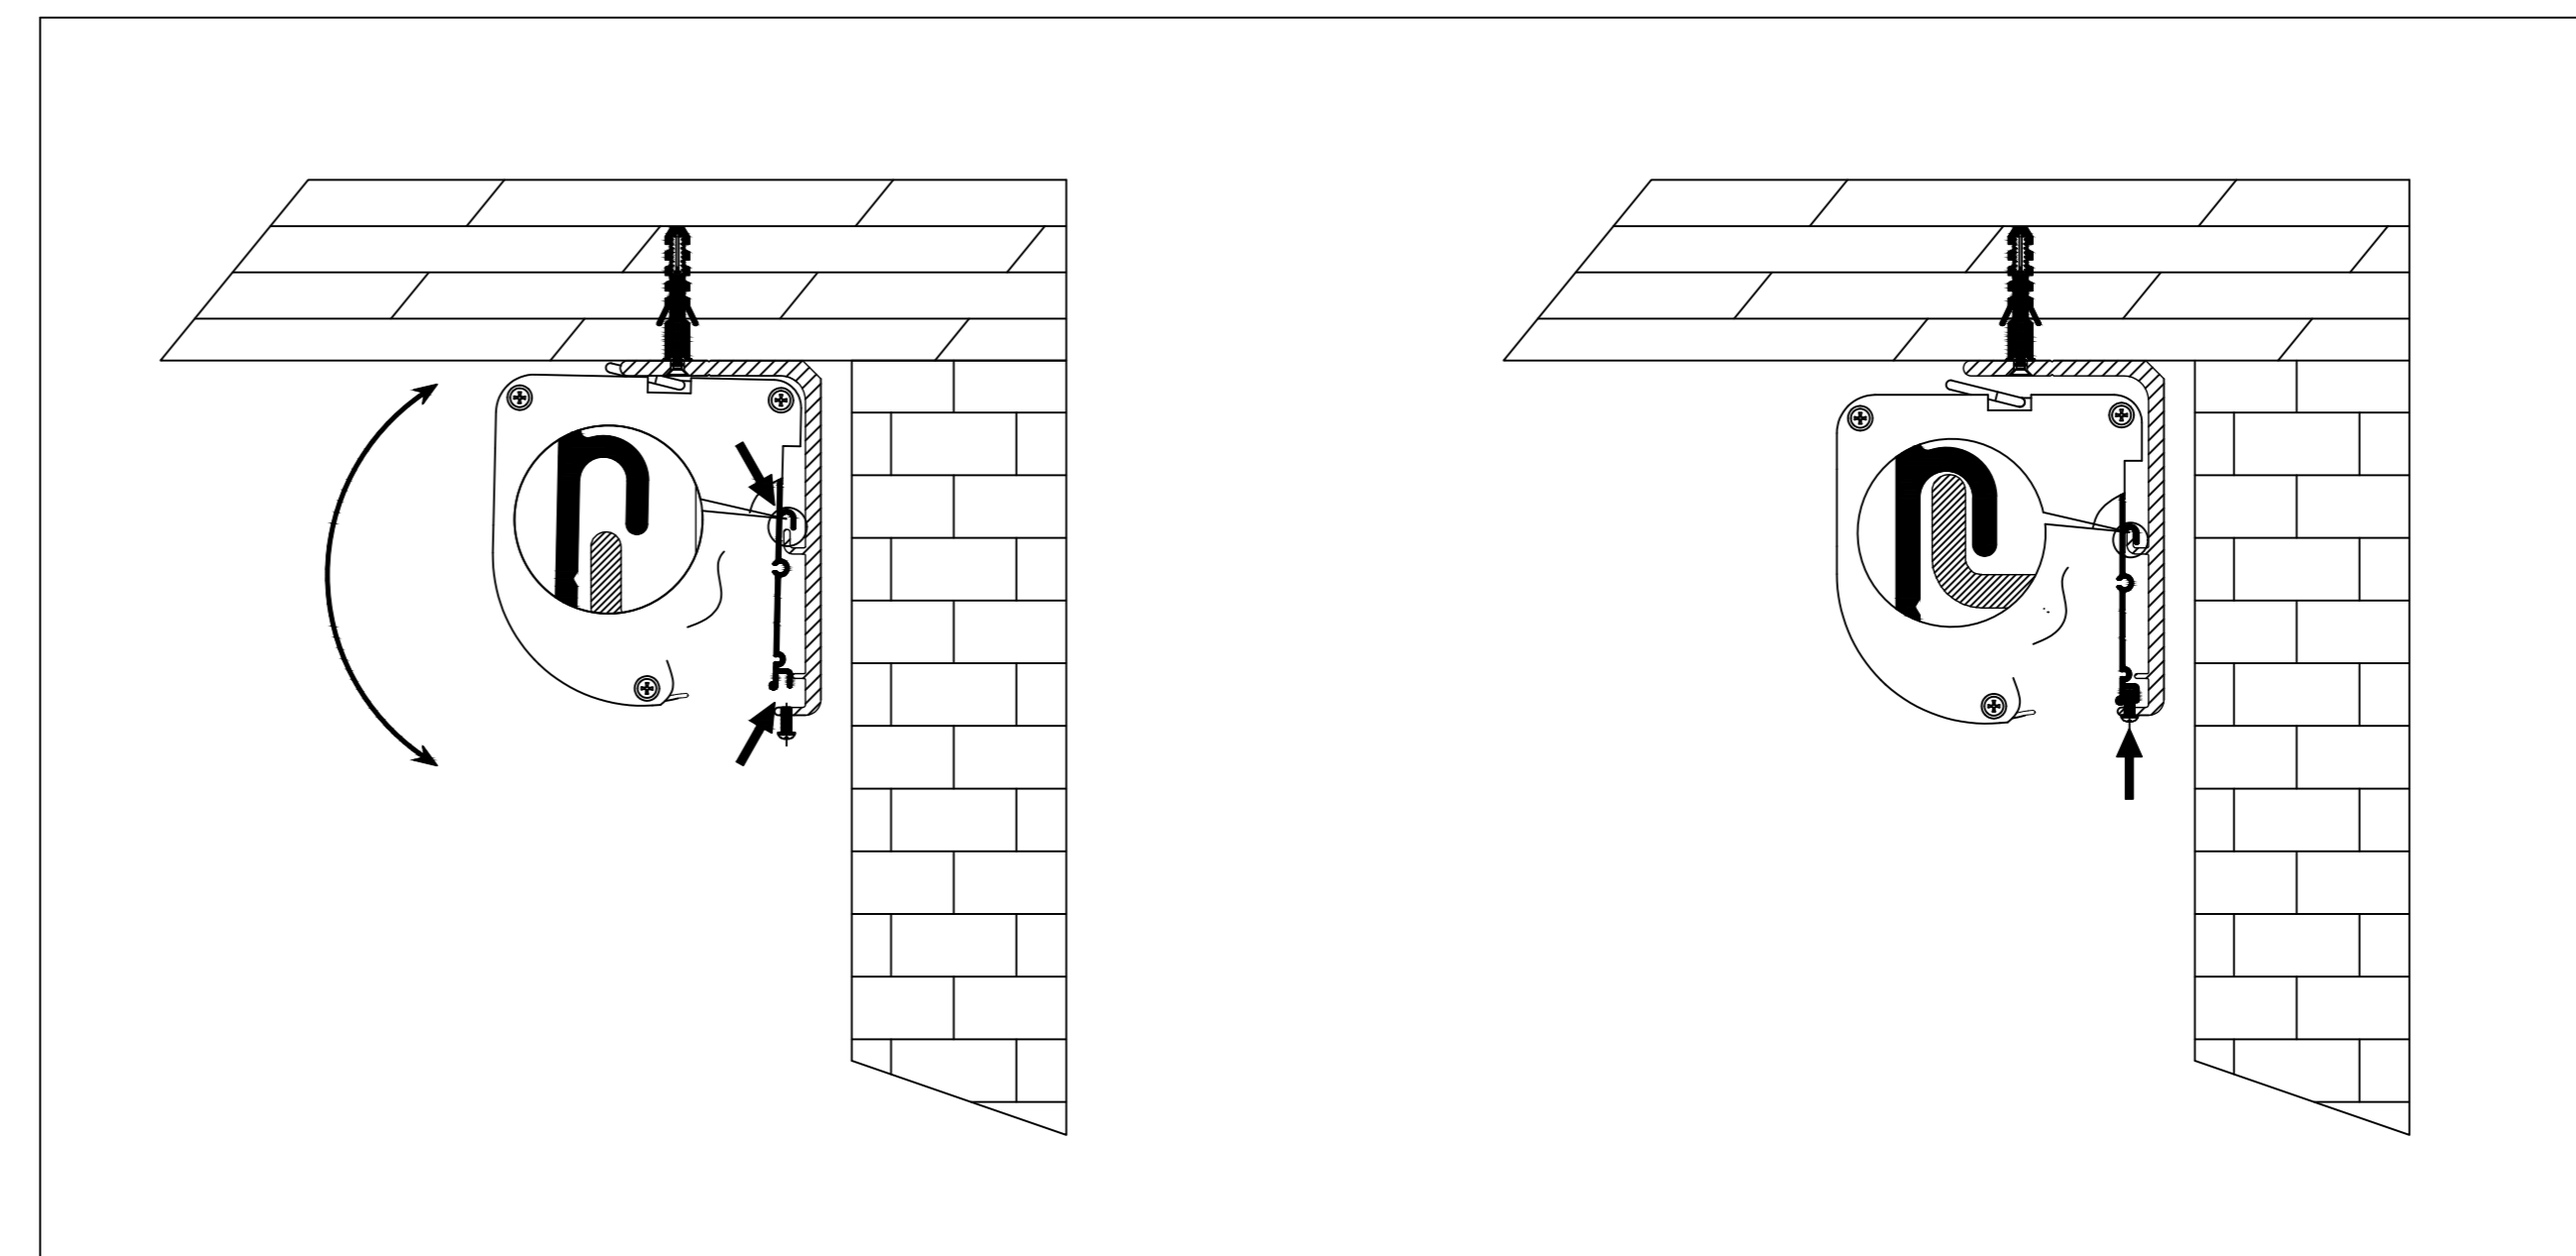

Page 1 of 3

C B A

C B A

Left Side of Housing

Power Cord

Wired Trigger Port

Wall Control Port

Learn Key

Mounting Bracket

Holes for ceiling mount

Lip that latches onto housing

Holes for wall mount

Reference Studio 4K Tab-Tensioned Motorized Screen 92" 16:9

Product Model: EV-T3-92-1.0

not to scale

Page 2 of 3

Mounting Diagrams

Wall Mount

Ceiling Mount

Hanging Ceiling Mount

Reference Studio 4K Tab-Tensioned
Motorized Screen 92" 16:9

Product Model: EV-T3-92-1.0

not to scale

Page 3 of 3