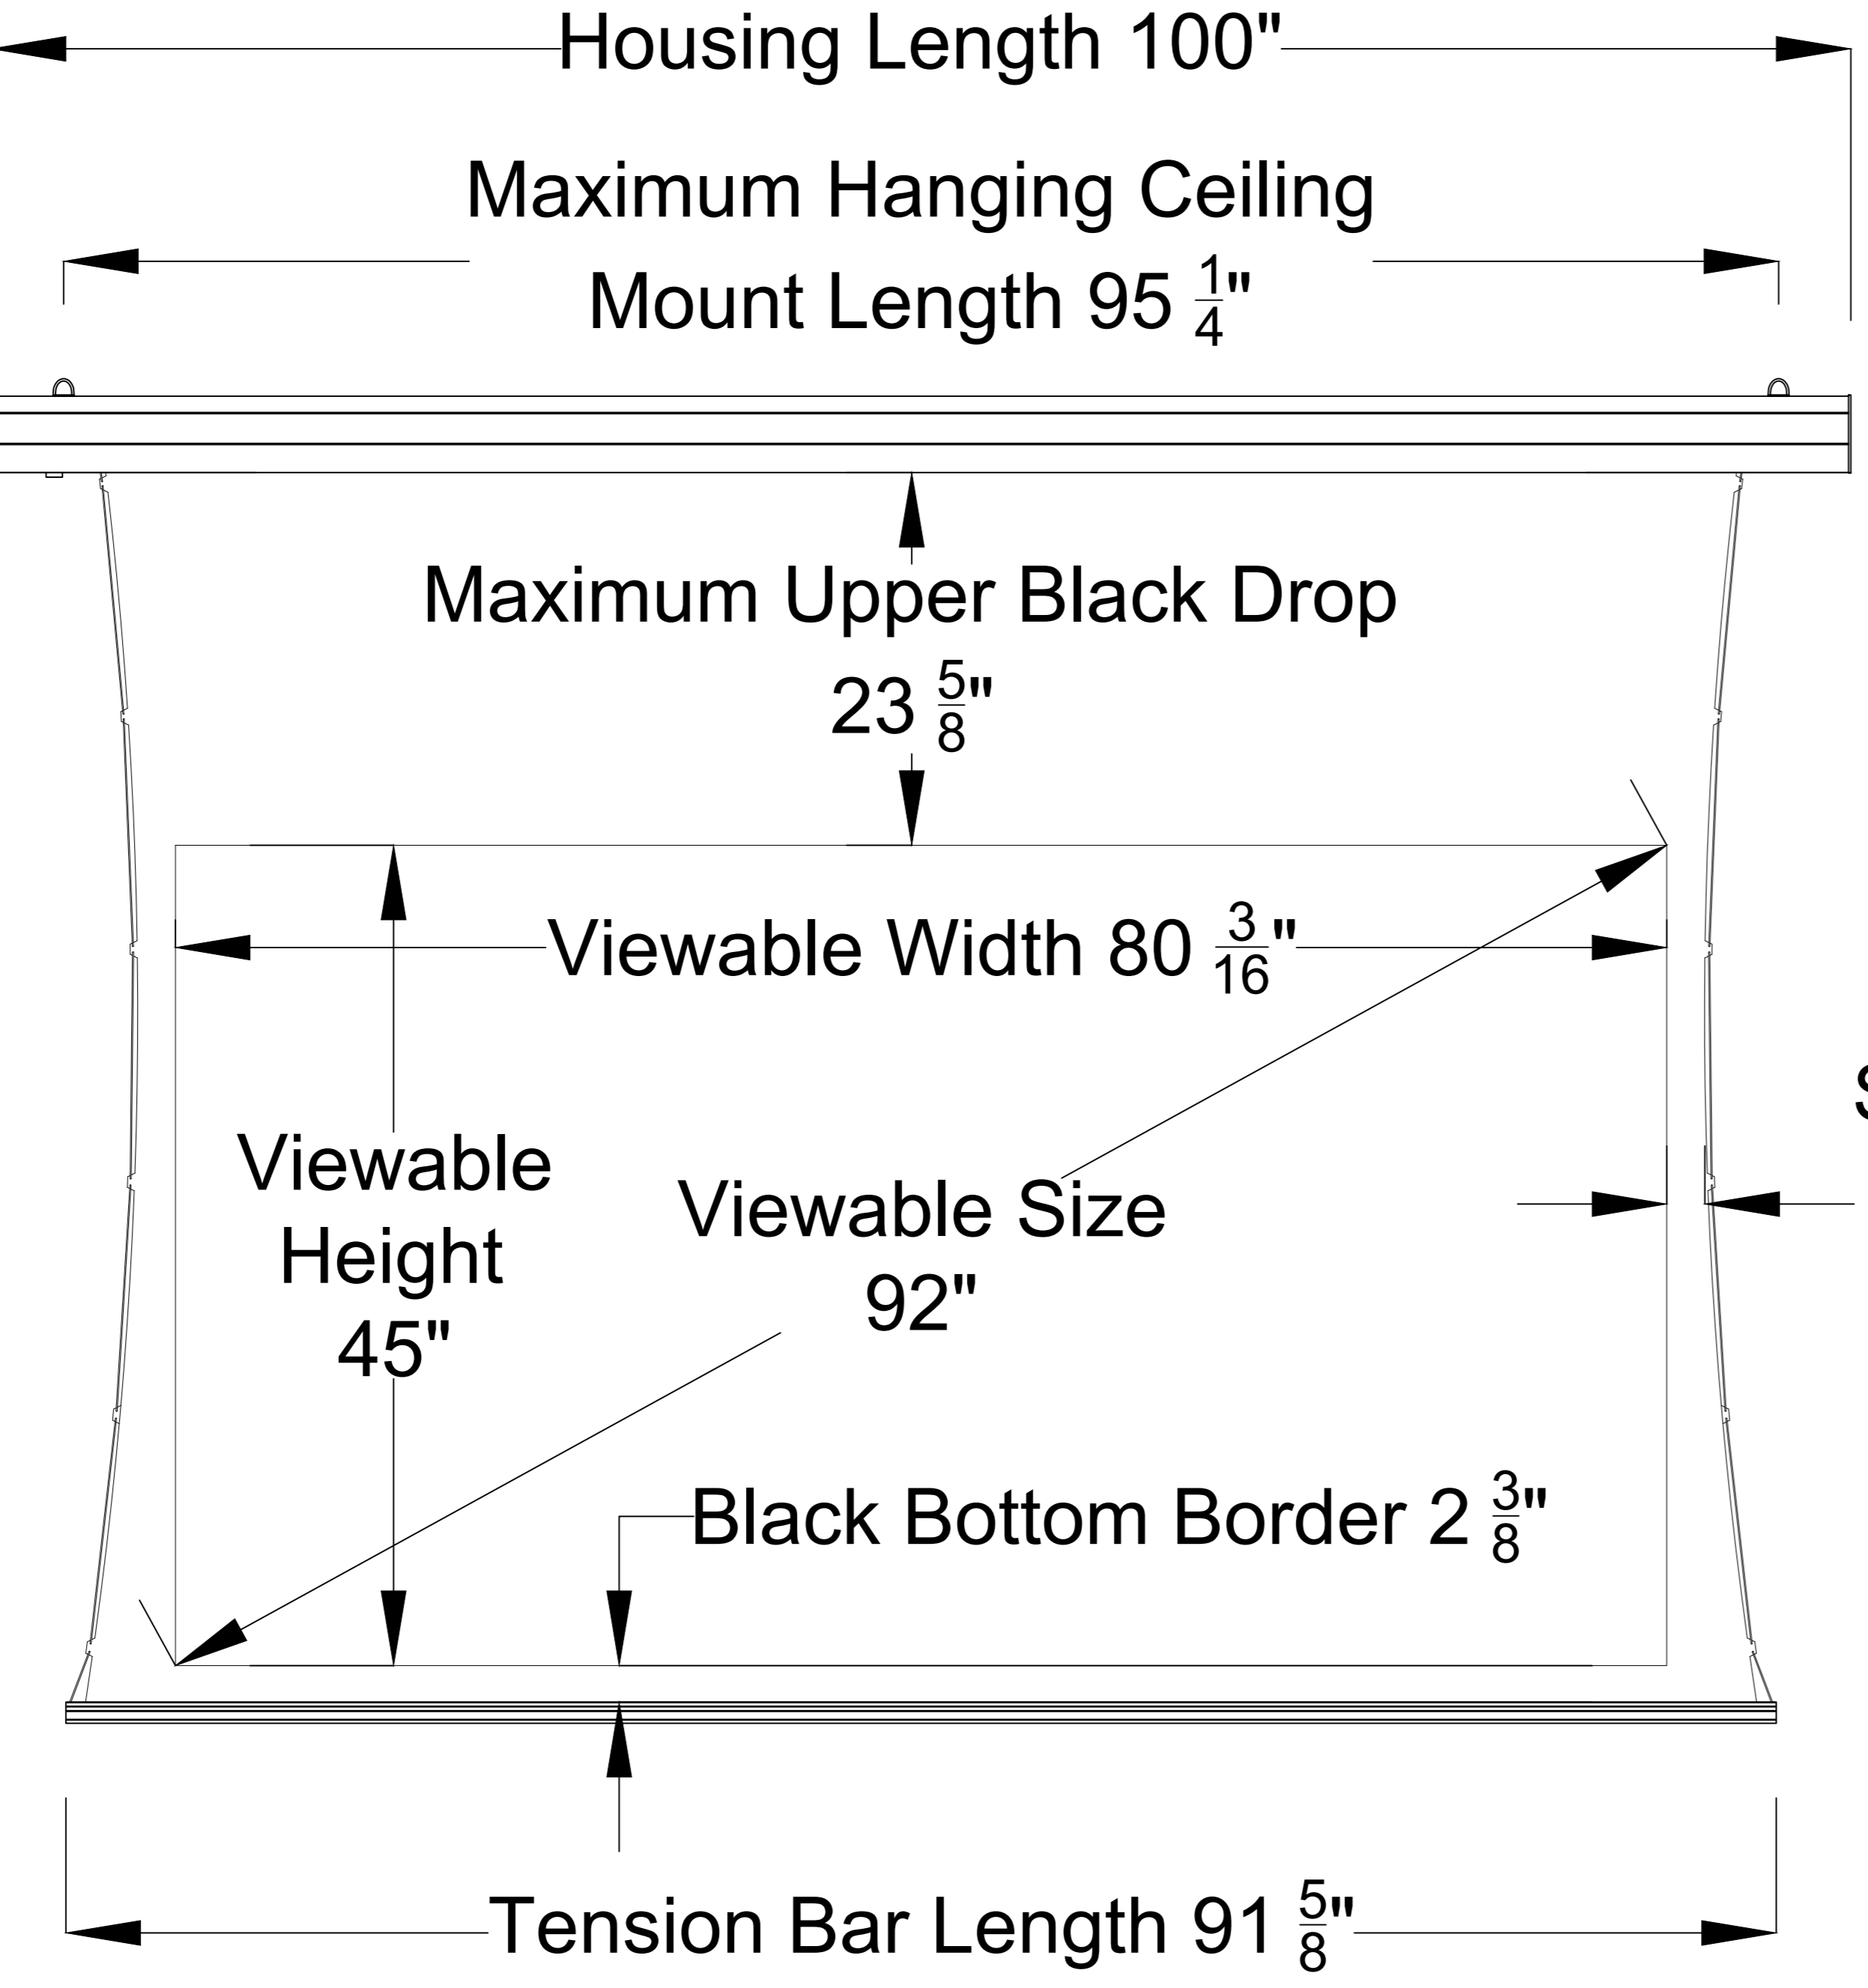

5 4 3 2 1

Extended View

Smallest Side Black Border 2 ³/₈"

Retracted View

5 4 3 2 1

Reference Studio 4K Tab-Tensioned Motorized Screen 92" 16:9

Product Model: EV-T3-92-1.0

not to scale

Page 1 of 3

C B A

C B A

Left Side of Housing

Power Cord

Wired Trigger Port

Wall Control Port

Learn Key

Mounting Bracket

Holes for ceiling mount

Lip that latches onto housing

Holes for wall mount

Reference Studio 4K Tab-Tensioned Motorized Screen 92" 16:9

Product Model: EV-T3-92-1.0

not to scale

Page 2 of 3

Mounting Diagrams

Wall Mount

Ceiling Mount

Hanging Ceiling Mount

Reference Studio 4K Tab-Tensioned
Motorized Screen 92" 16:9

Product Model: EV-T3-92-1.0

not to scale

Page 3 of 3