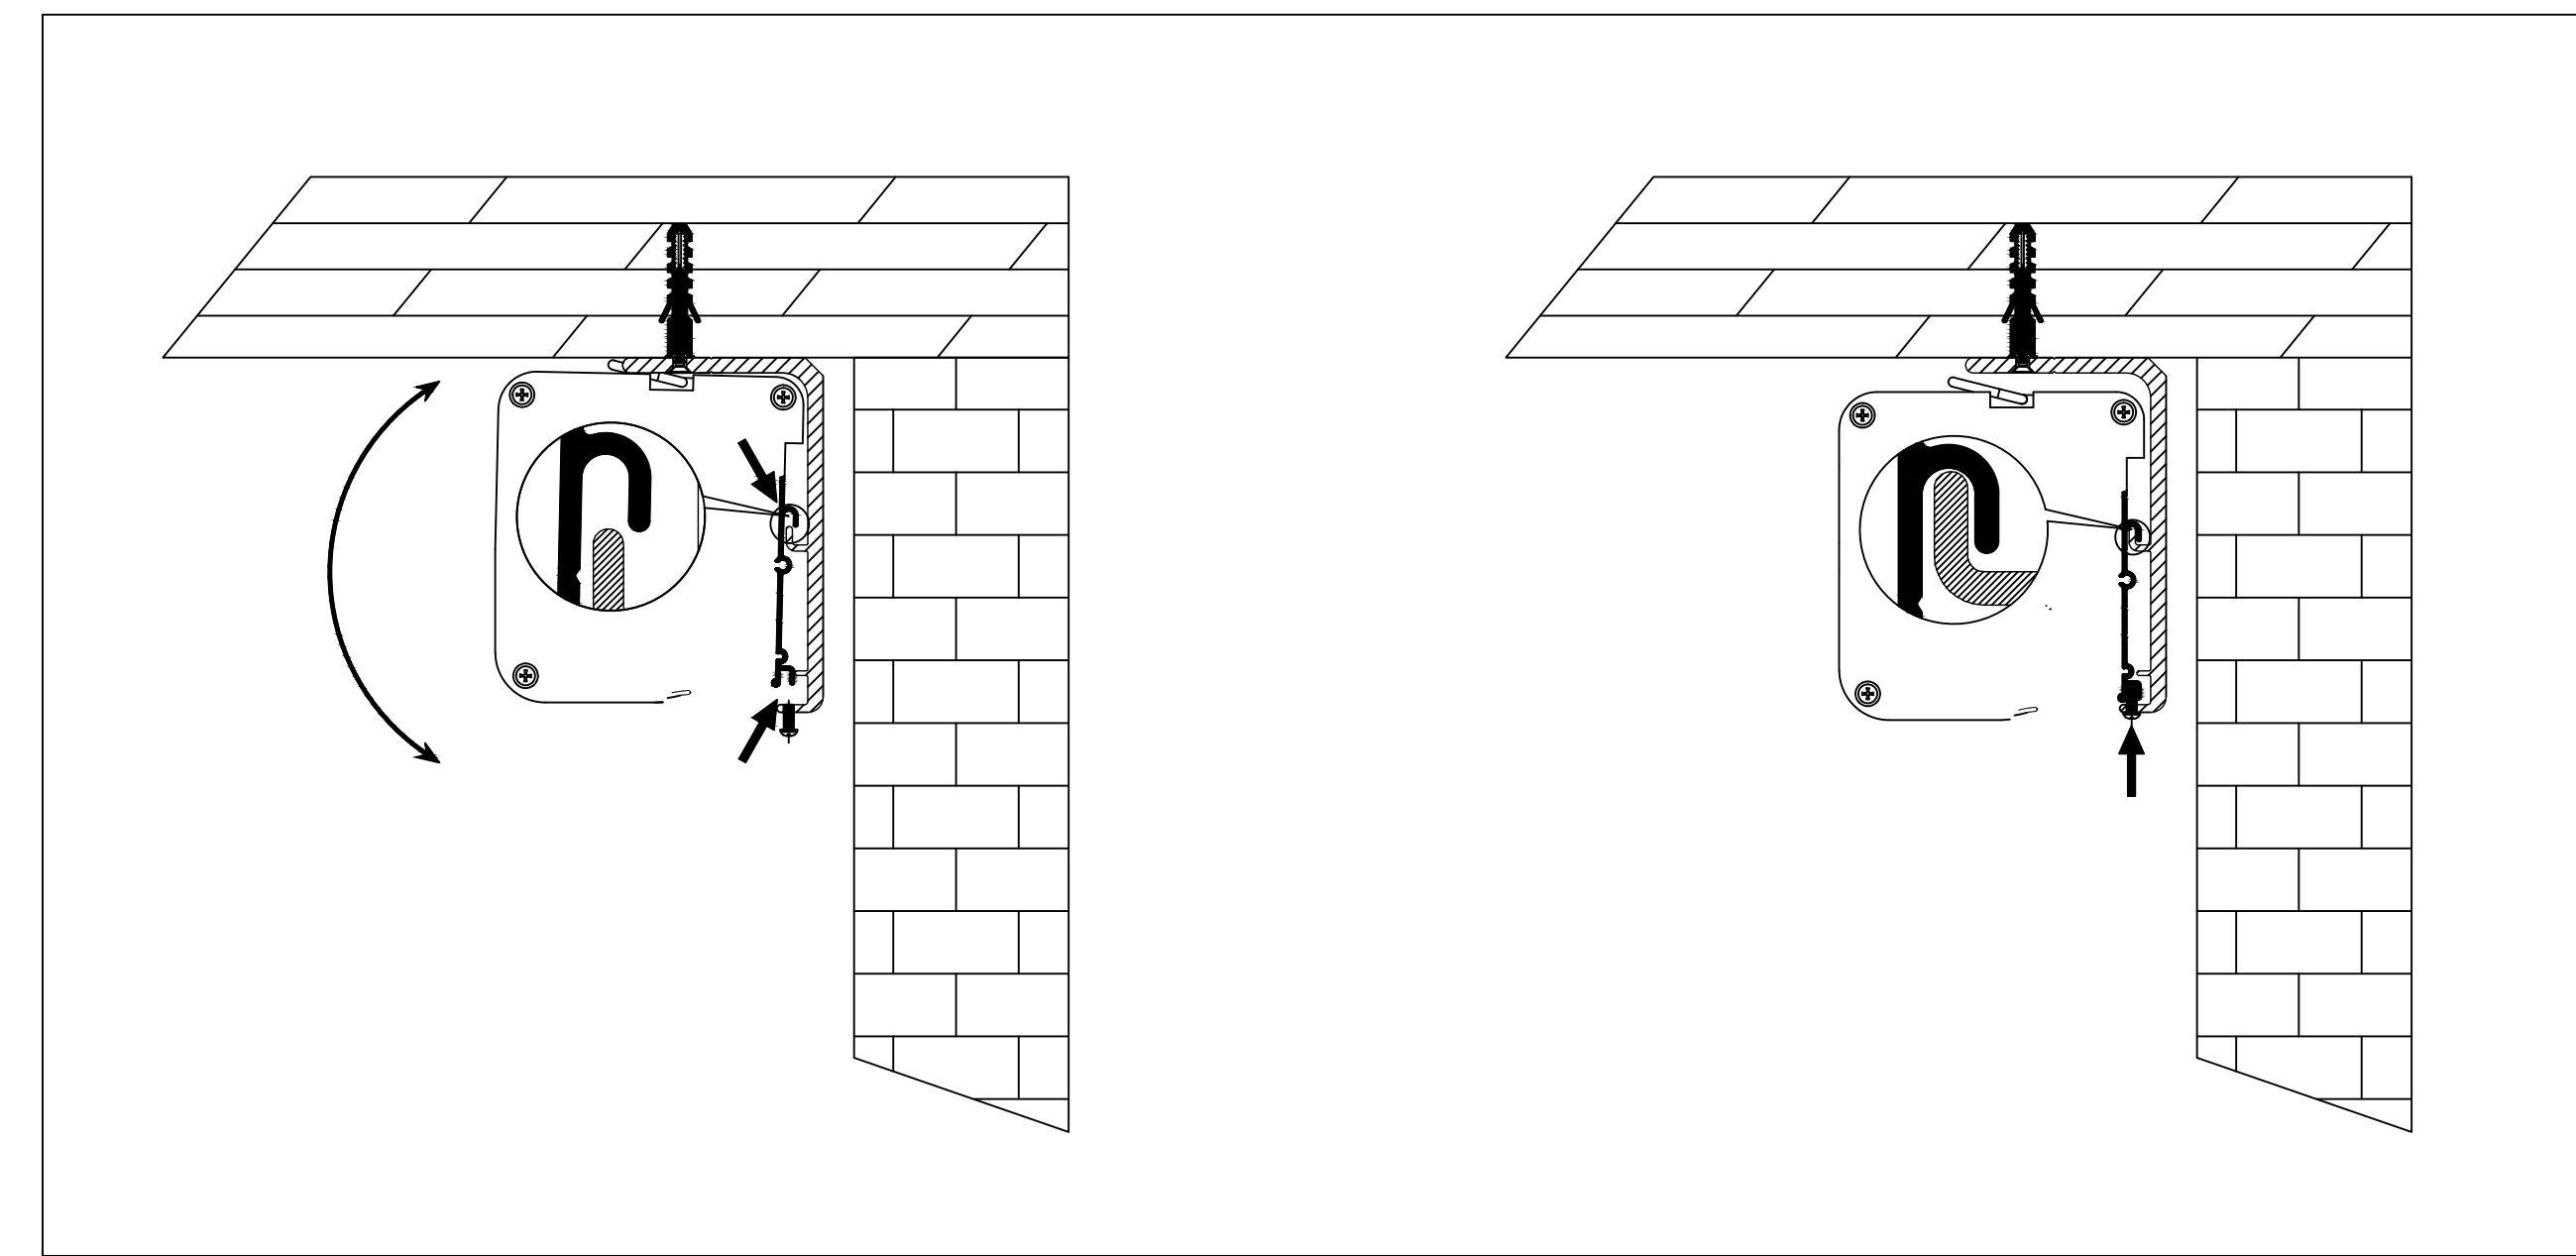

Right Side of Housing

Mounting Bracket

C

C

Power Cord

Holes for ceiling mount

B

B

Page 2 of 3

5

4

3

2

1

Mounting Diagrams

Wall Mount

Ceiling Mount

Hanging Ceiling Mount

Aurora ALR 4K Tab-Tensioned
Motorized Screen 92" 16:9

Product Model: EV-T3-92-1.3

not to scale

Page 3 of 3