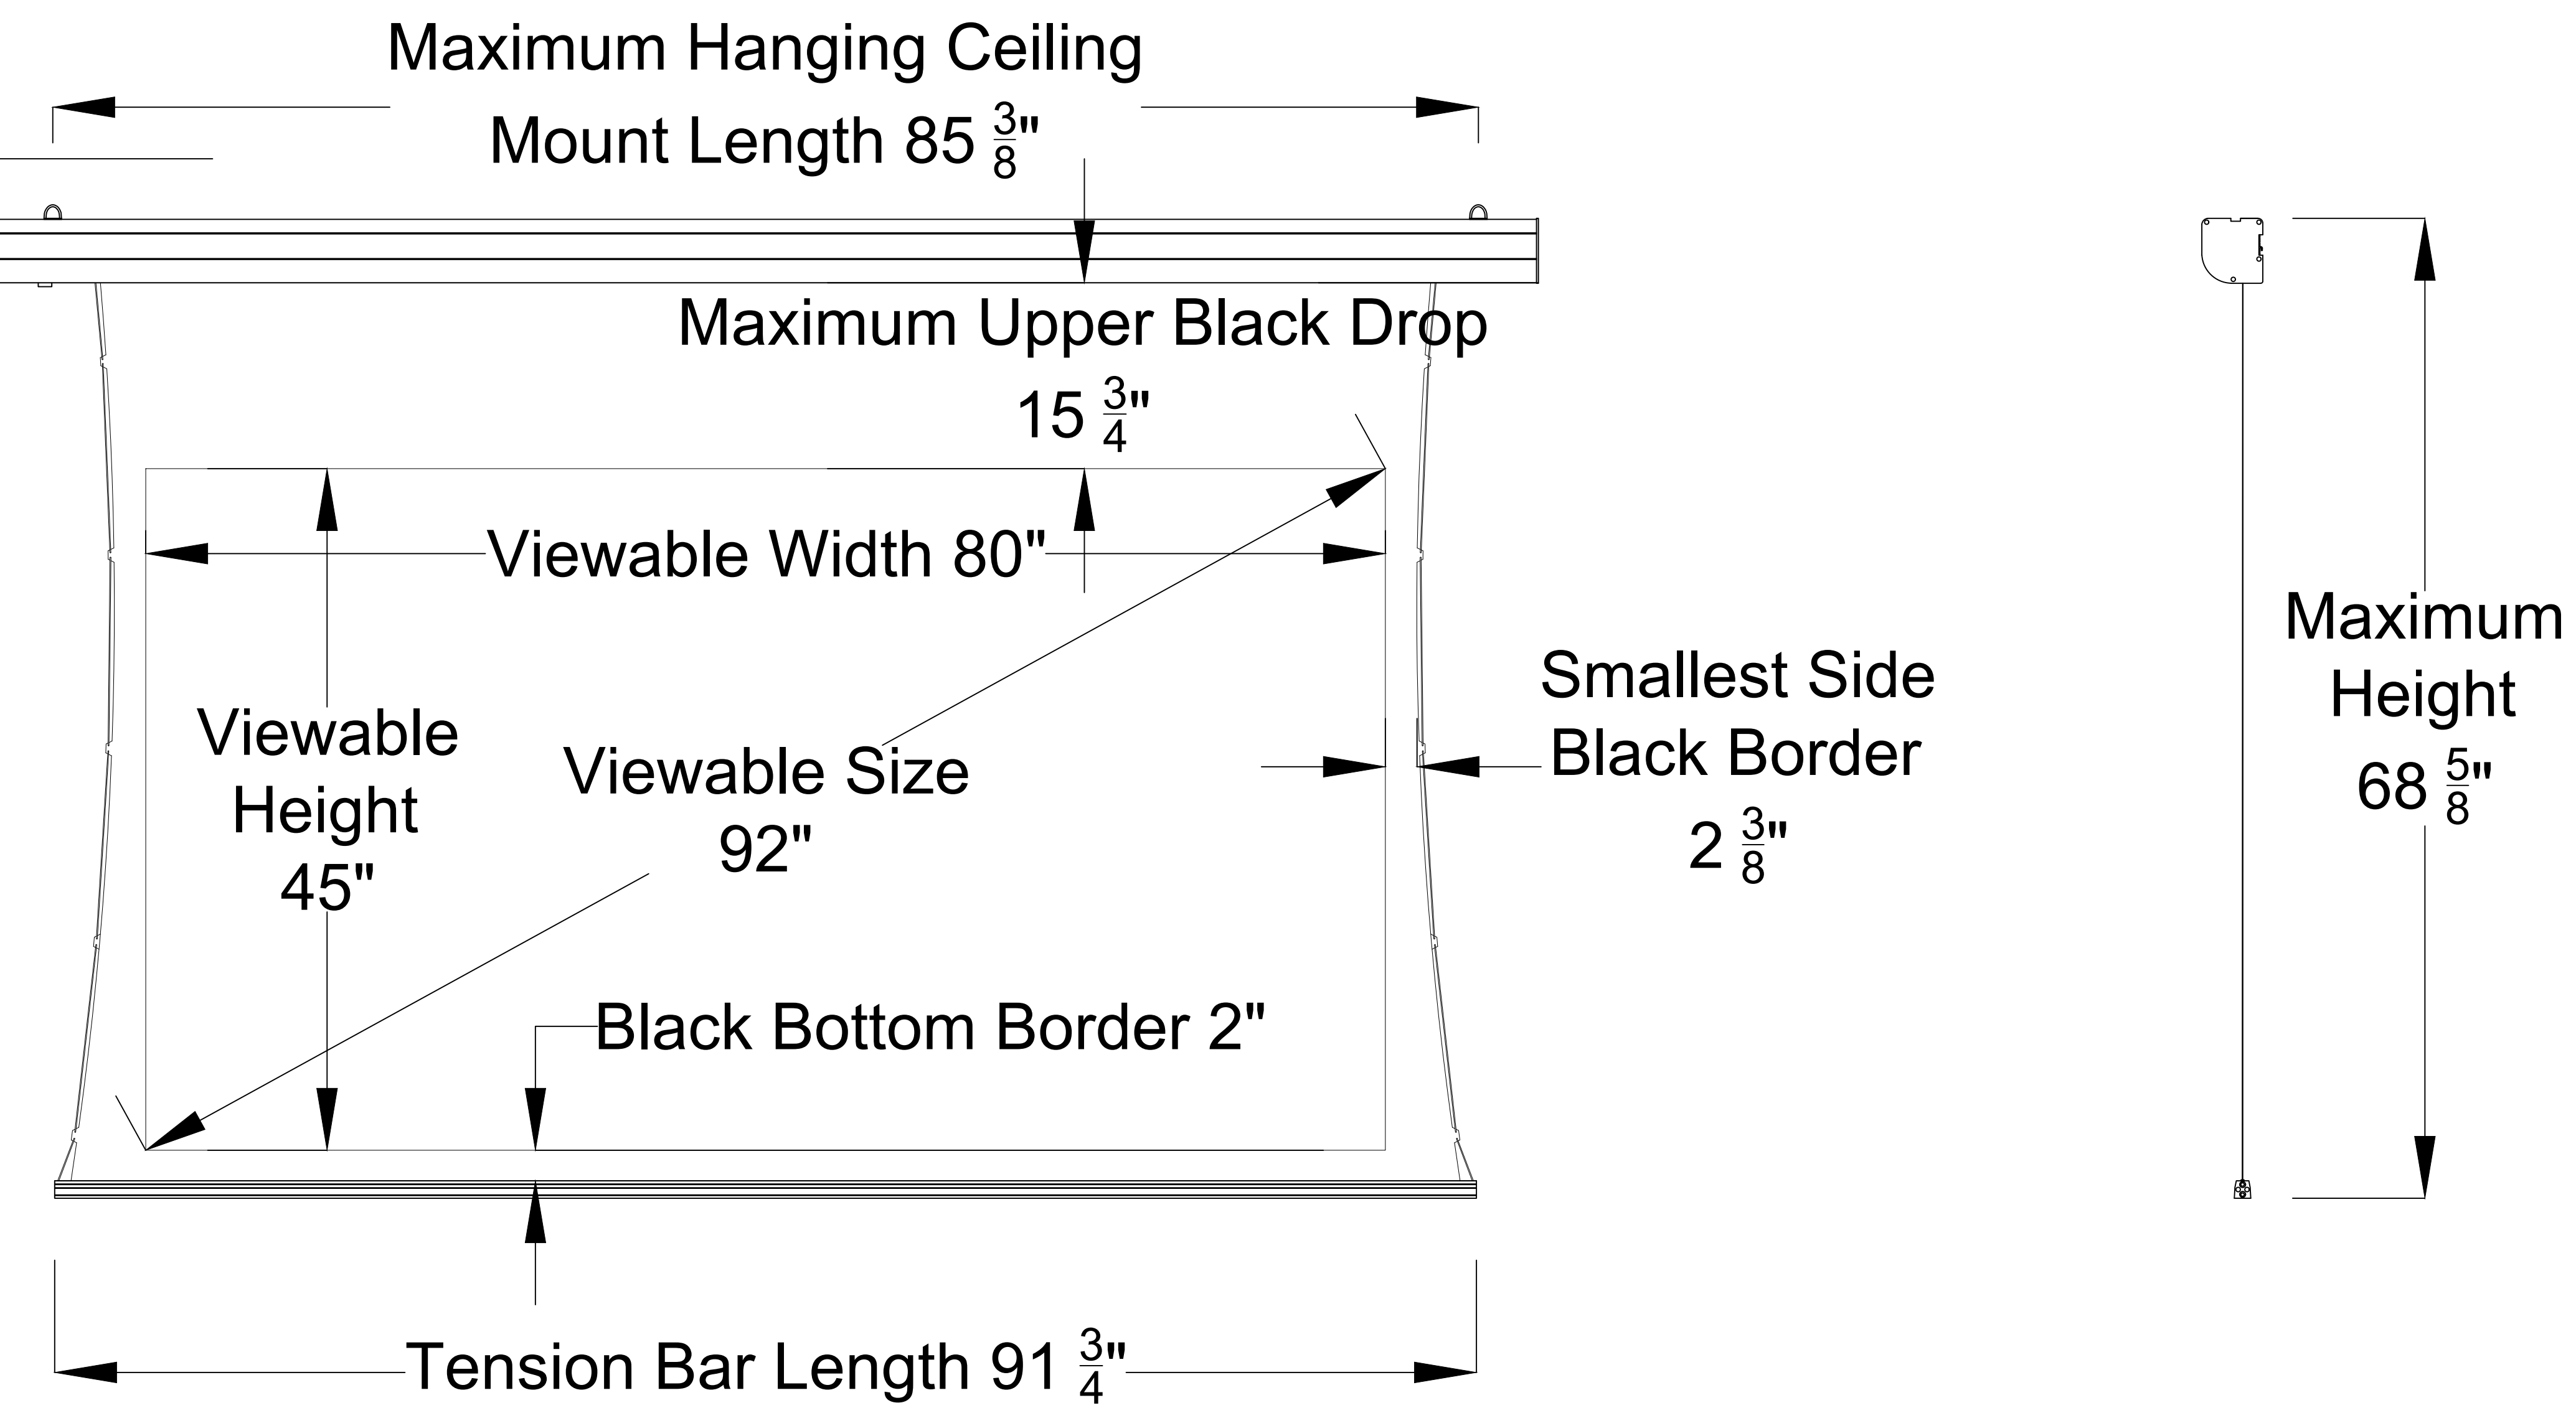

5 4 3 2 1

Extended View

Retracted View

5 4 3 2 1

Aurora ALR 4K Tab-Tensioned Motorized Screen 92" 16:9	
Product Model: EV-T3-92-1.3	
not to scale	Page 1 of 3

C

C

B

Right Side of Housing

Mounting Bracket

C

C

Power Cord

Holes for ceiling mount

B

B

Learn Key

Lip that latches onto housing

Holes for wall mount

A

A

Aurora ALR 4K Tab-Tensioned Motorized Screen 92" 16:9

Product Model: EV-T3-92-1.3

not to scale

Ceiling Mount

Hanging Ceiling Mount

Aurora ALR 4K Tab-Tensioned
Motorized Screen 92" 16:9

Product Model: EV-T3-92-1.3

not to scale

Page 3 of 3