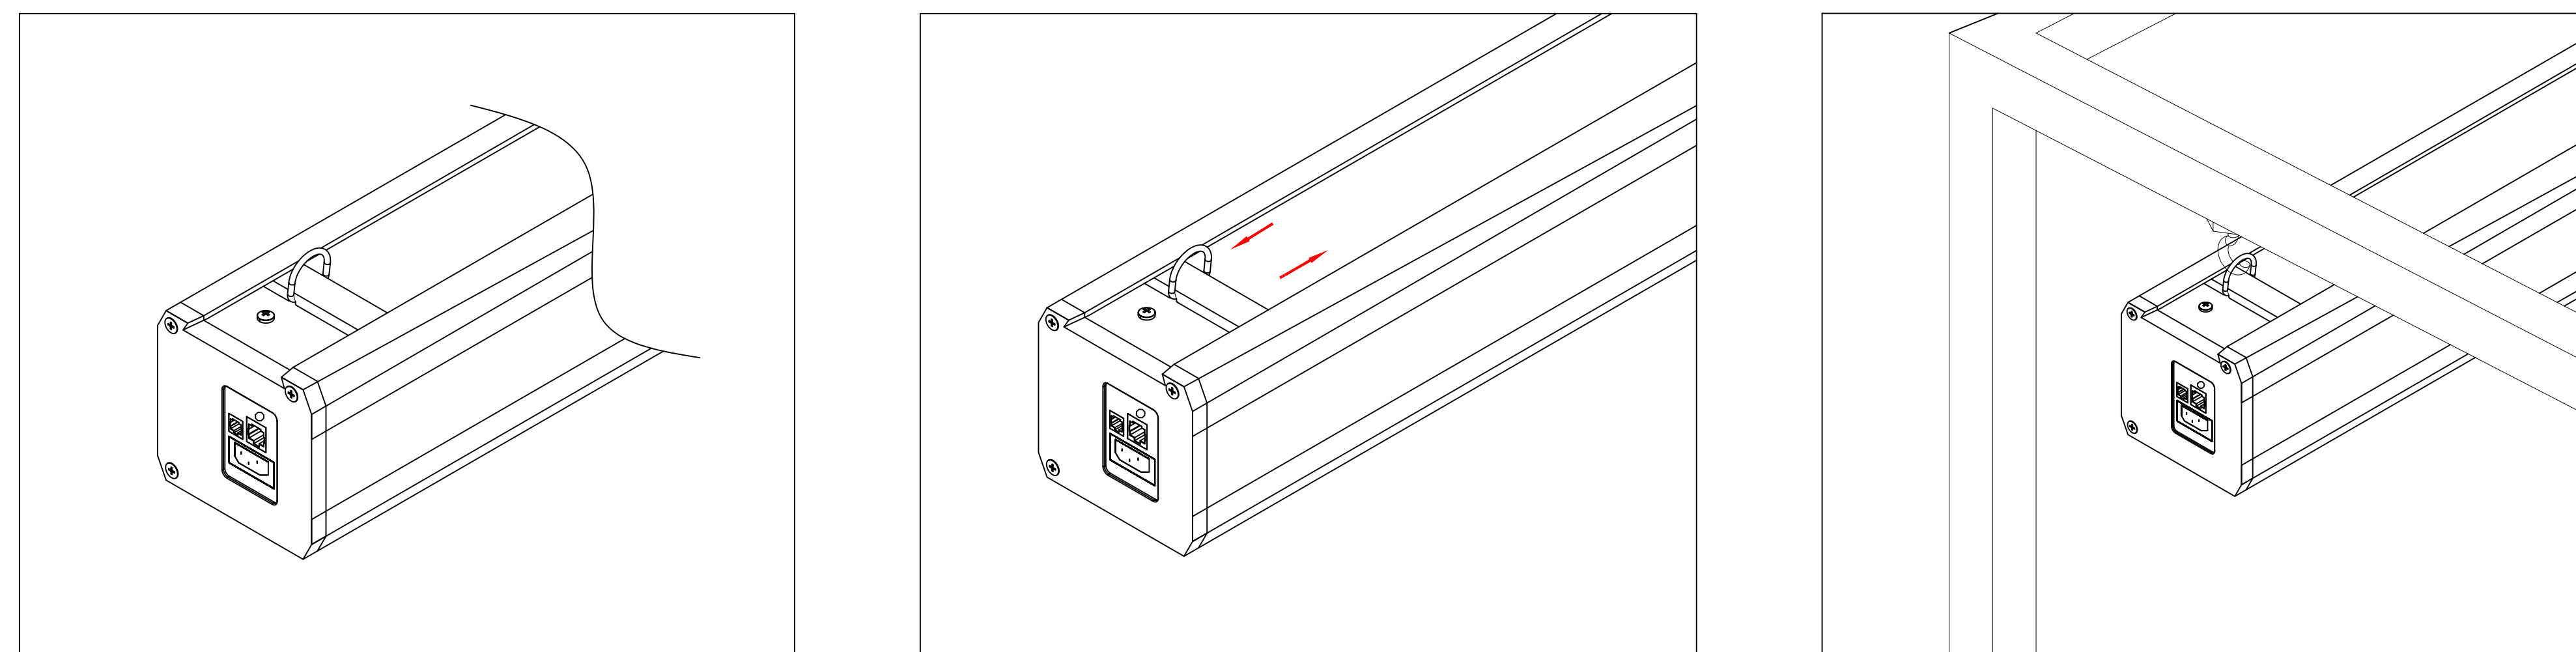

Right Side of Housing

Mounting Bracket

C

C

Power Cord

Holes for ceiling mount

B

B

Ceiling Mount

Hanging Ceiling Mount

Aurora ALR 4K Tab-Tensioned
Motorized Screen 92" 16:9

Product Model: EV-T3-92-1.3

not to scale

Page 3 of 3