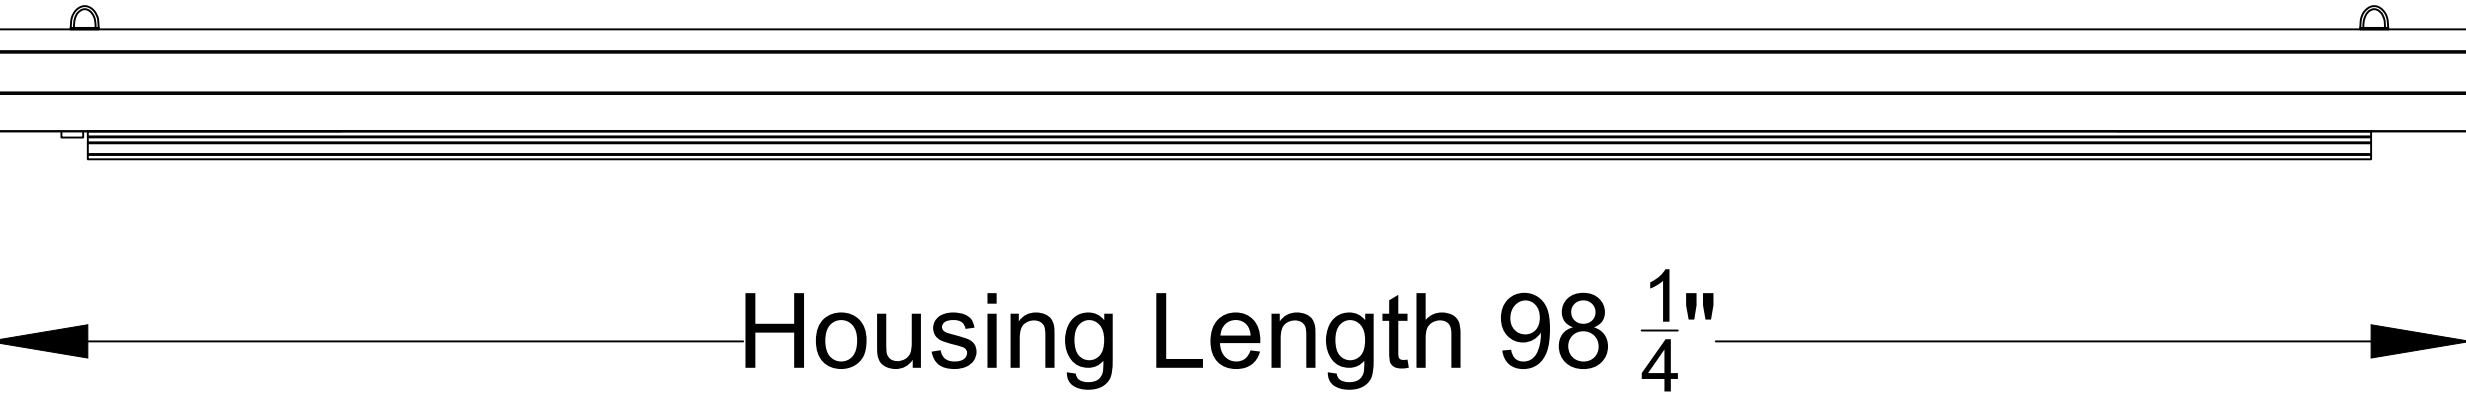

5 4 3 2 1

Extended View

Retracted View

5 4 3 2 1

Aurora ALR 4K Tab-Tensioned Motorized Screen 92" 16:9	
Product Model: EV-T3-92-1.3	
not to scale	Page 1 of 3

C

C

B

Right Side of Housing

Mounting Bracket

C

C

Power Cord

Holes for ceiling mount

B

B

Learn Key

Lip that latches onto housing

Holes for wall mount

A

A

Aurora ALR 4K Tab-Tensioned Motorized Screen 92" 16:9

Product Model: EV-T3-92-1.3

not to scale