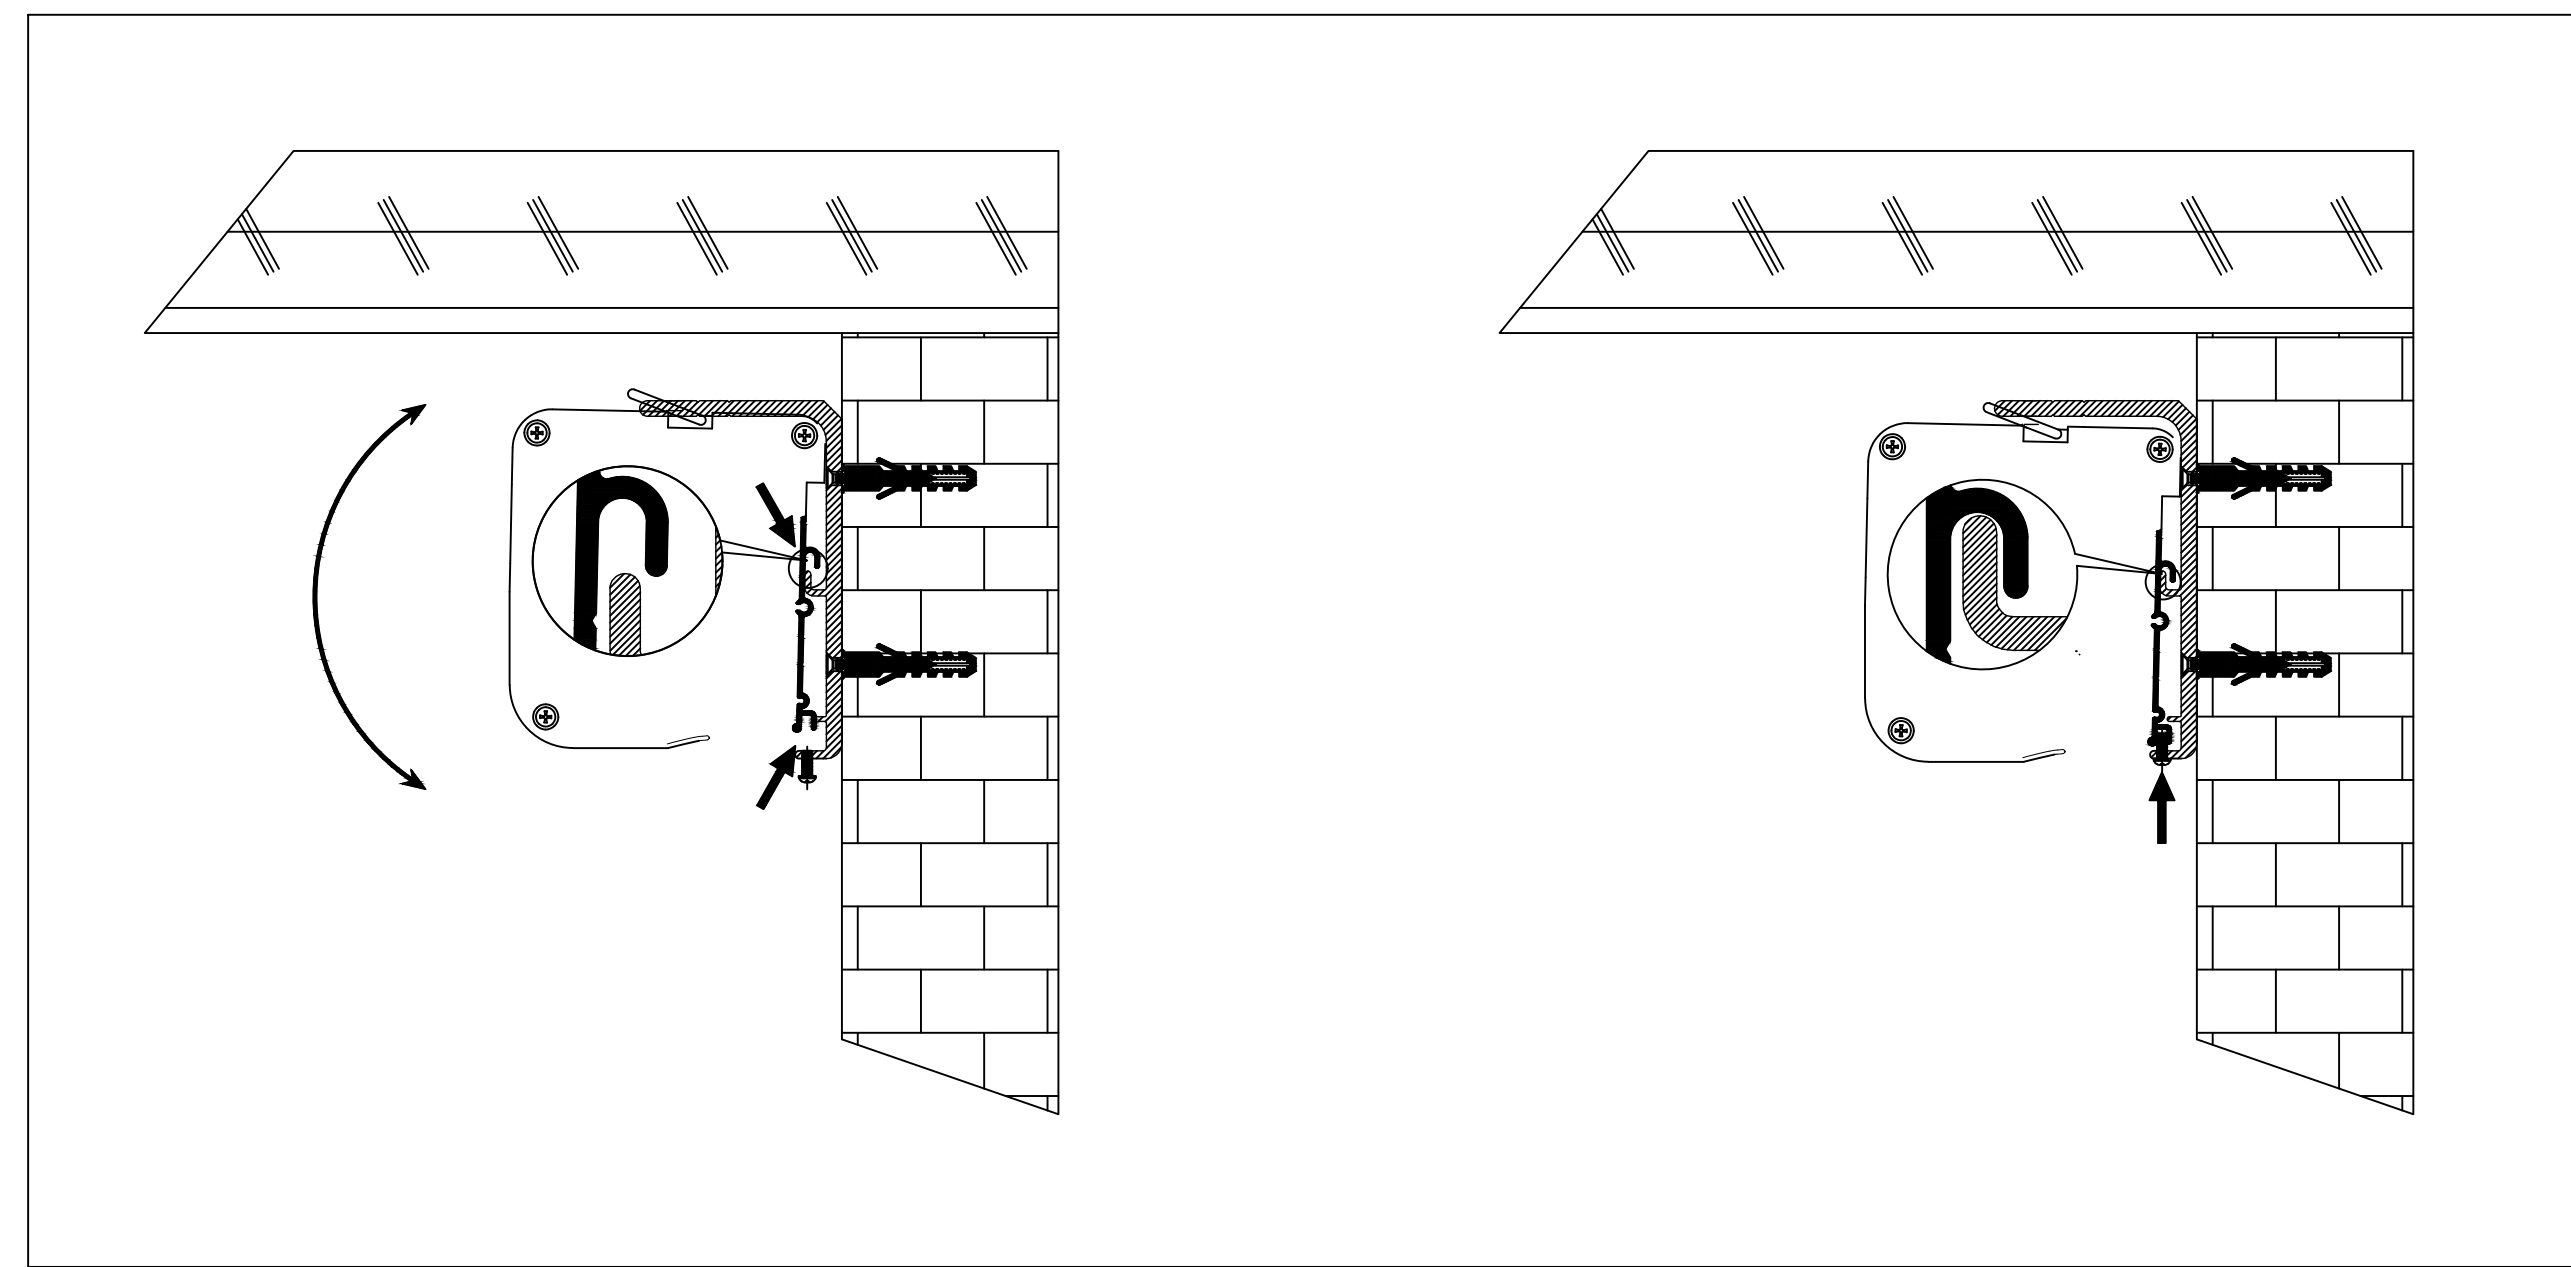

Right Side of Housing

Mounting Bracket

C

C

Power Cord

Holes for ceiling mount

B

B

Learn Key

Lip that latches onto housing

Holes for wall mount

A

A

Aurora ALR 4K Tab-Tensioned Motorized Screen 92" 16:9

Product Model: EV-T3-92-1.3

not to scale

Page 2 of 3

5

4

3

2

1

Mounting Diagrams

Wall Mount

Ceiling Mount

Hanging Ceiling Mount

Aurora ALR 4K Tab-Tensioned
Motorized Screen 92" 16:9

Product Model: EV-T3-92-1.3

not to scale

Page 3 of 3