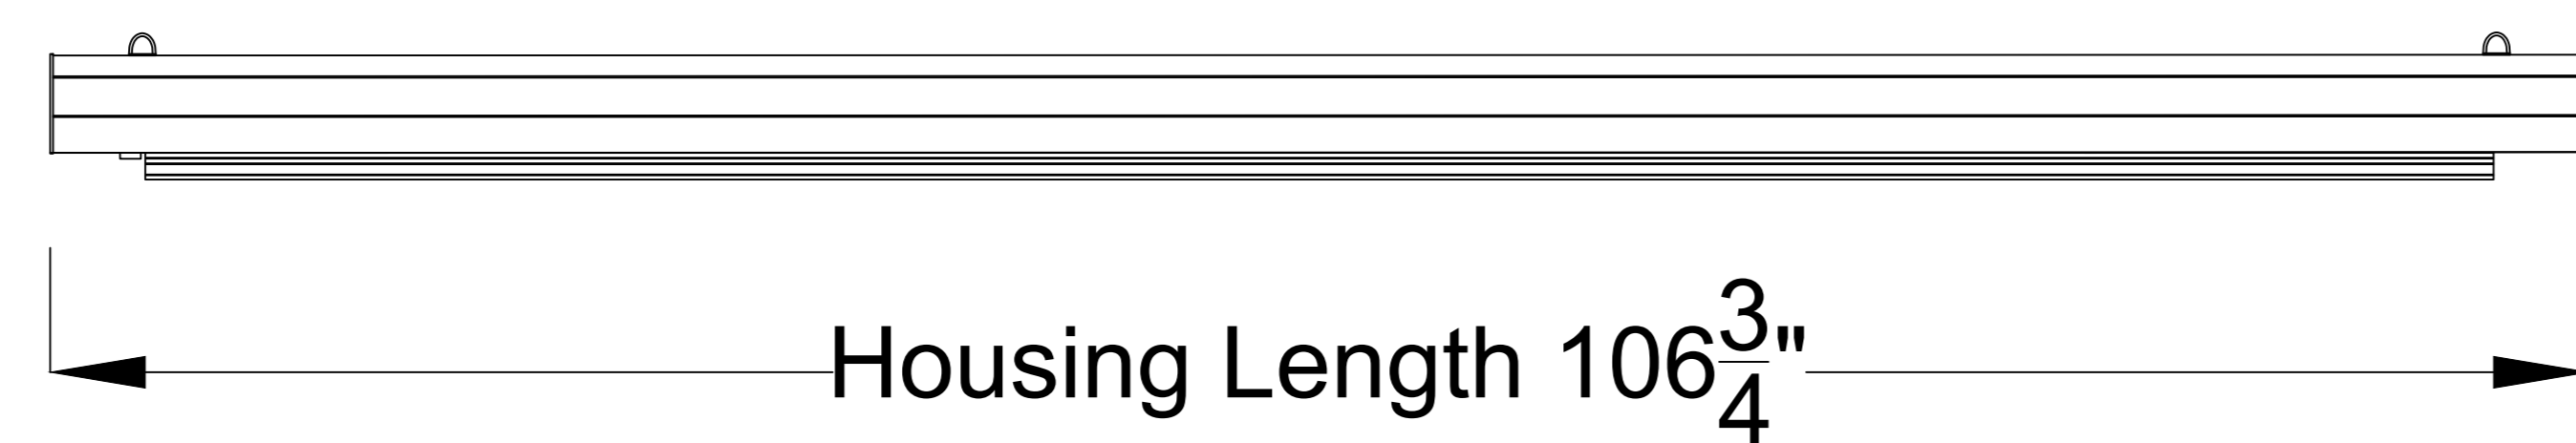

Extended View

Retracted View

AudioWeave 4K Tab-Tensioned
Motorized Screen 100" 16:9

Product Model: EV-T3AW-100-1.15

not to scale

Page 1 of 3

Left Side of Housing

Power Cord

Wired Trigger Port
 Wall Control Port
 Learn Key

Mounting Bracket

Holes for ceiling mount

Lip that latches onto housing

Holes for wall mount

AudioWeave 4K Tab-Tensioned
 Motorized Screen 100" 16:9
 Product Model: EV-T3AW-100-1.15
 not to scale | Page 2 of 3

Mounting Diagrams

Wall Mount

Ceiling Mount

Hanging Ceiling Mount

AudioWeave 4K Tab-Tensioned
Motorized Screen 100" 16:9

Product Model: EV-T3AW-100-1.15

not to scale

Page 3 of 3