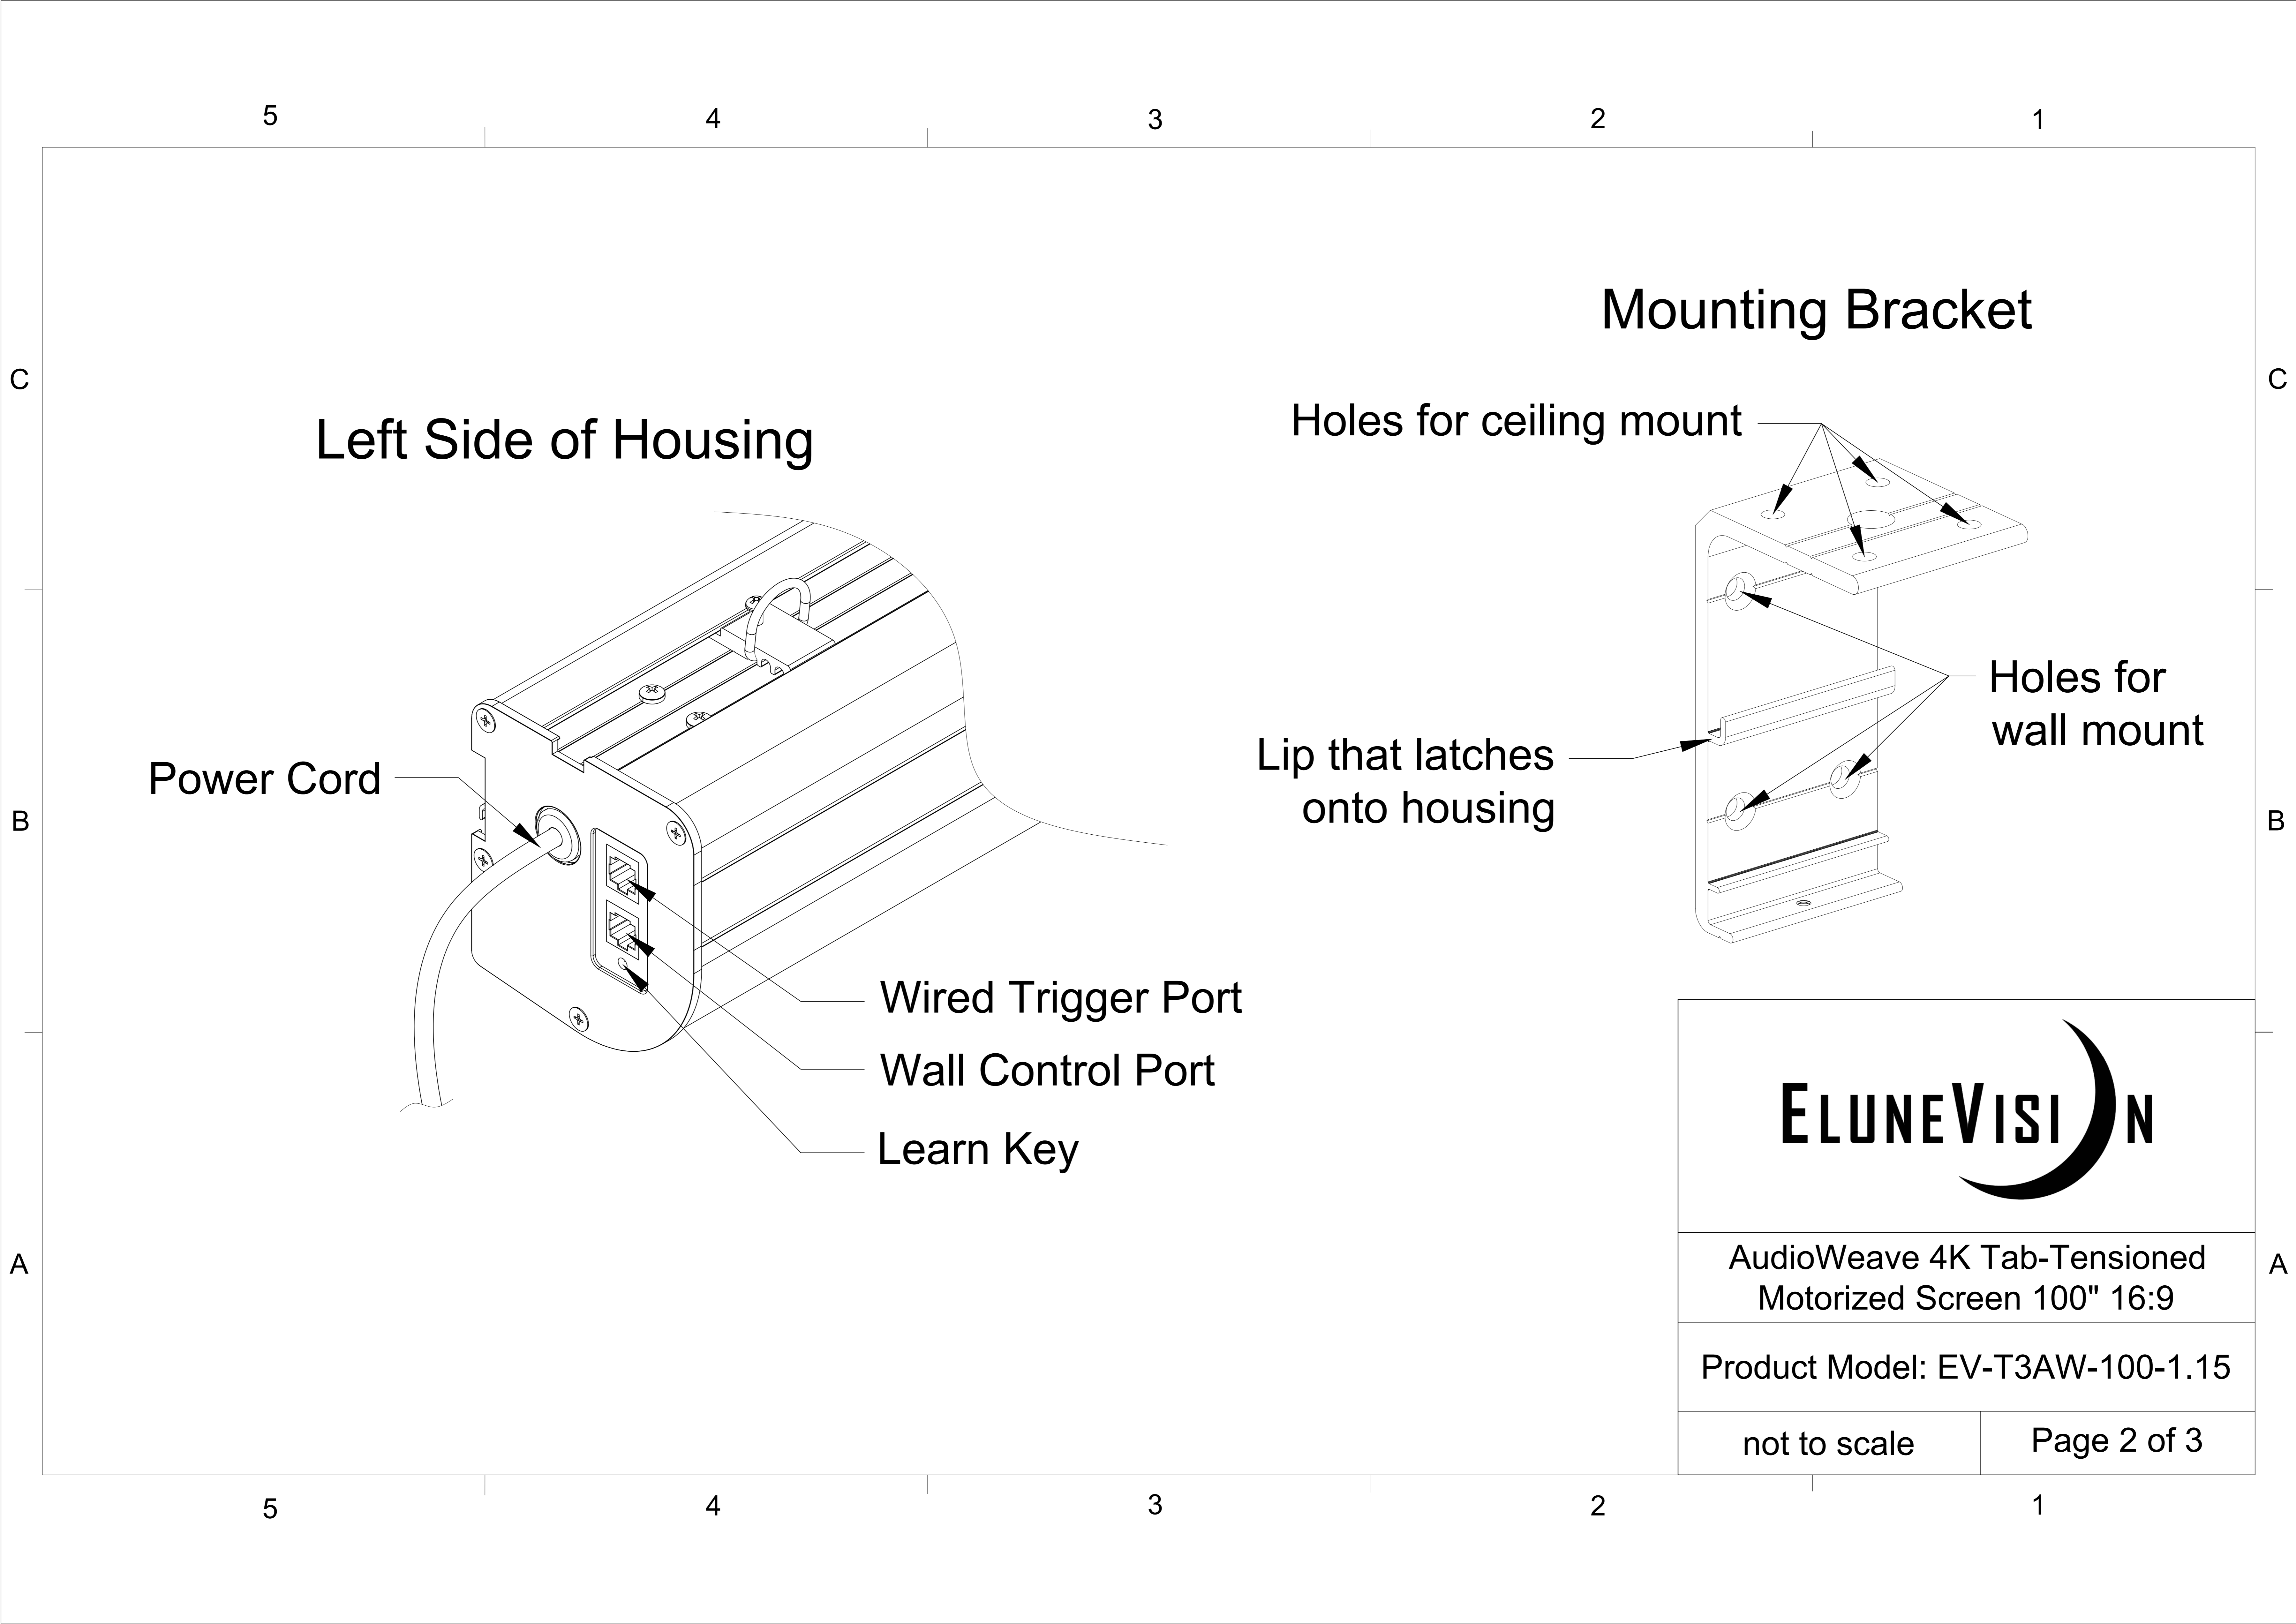

Extended View

Retracted View

AudioWeave 4K Tab-Tensioned
Motorized Screen 100" 16:9

Product Model: EV-T3AW-100-1.15

not to scale

Page 1 of 3

Left Side of Housing

Power Cord

Wired Trigger Port
 Wall Control Port
 Learn Key

Mounting Bracket

Holes for ceiling mount

Lip that latches onto housing

Holes for wall mount

AudioWeave 4K Tab-Tensioned
 Motorized Screen 100" 16:9
 Product Model: EV-T3AW-100-1.15
 not to scale | Page 2 of 3

Mounting Diagrams

Wall Mount

Ceiling Mount

Hanging Ceiling Mount

AudioWeave 4K Tab-Tensioned
Motorized Screen 100" 16:9

Product Model: EV-T3AW-100-1.15

not to scale

Page 3 of 3