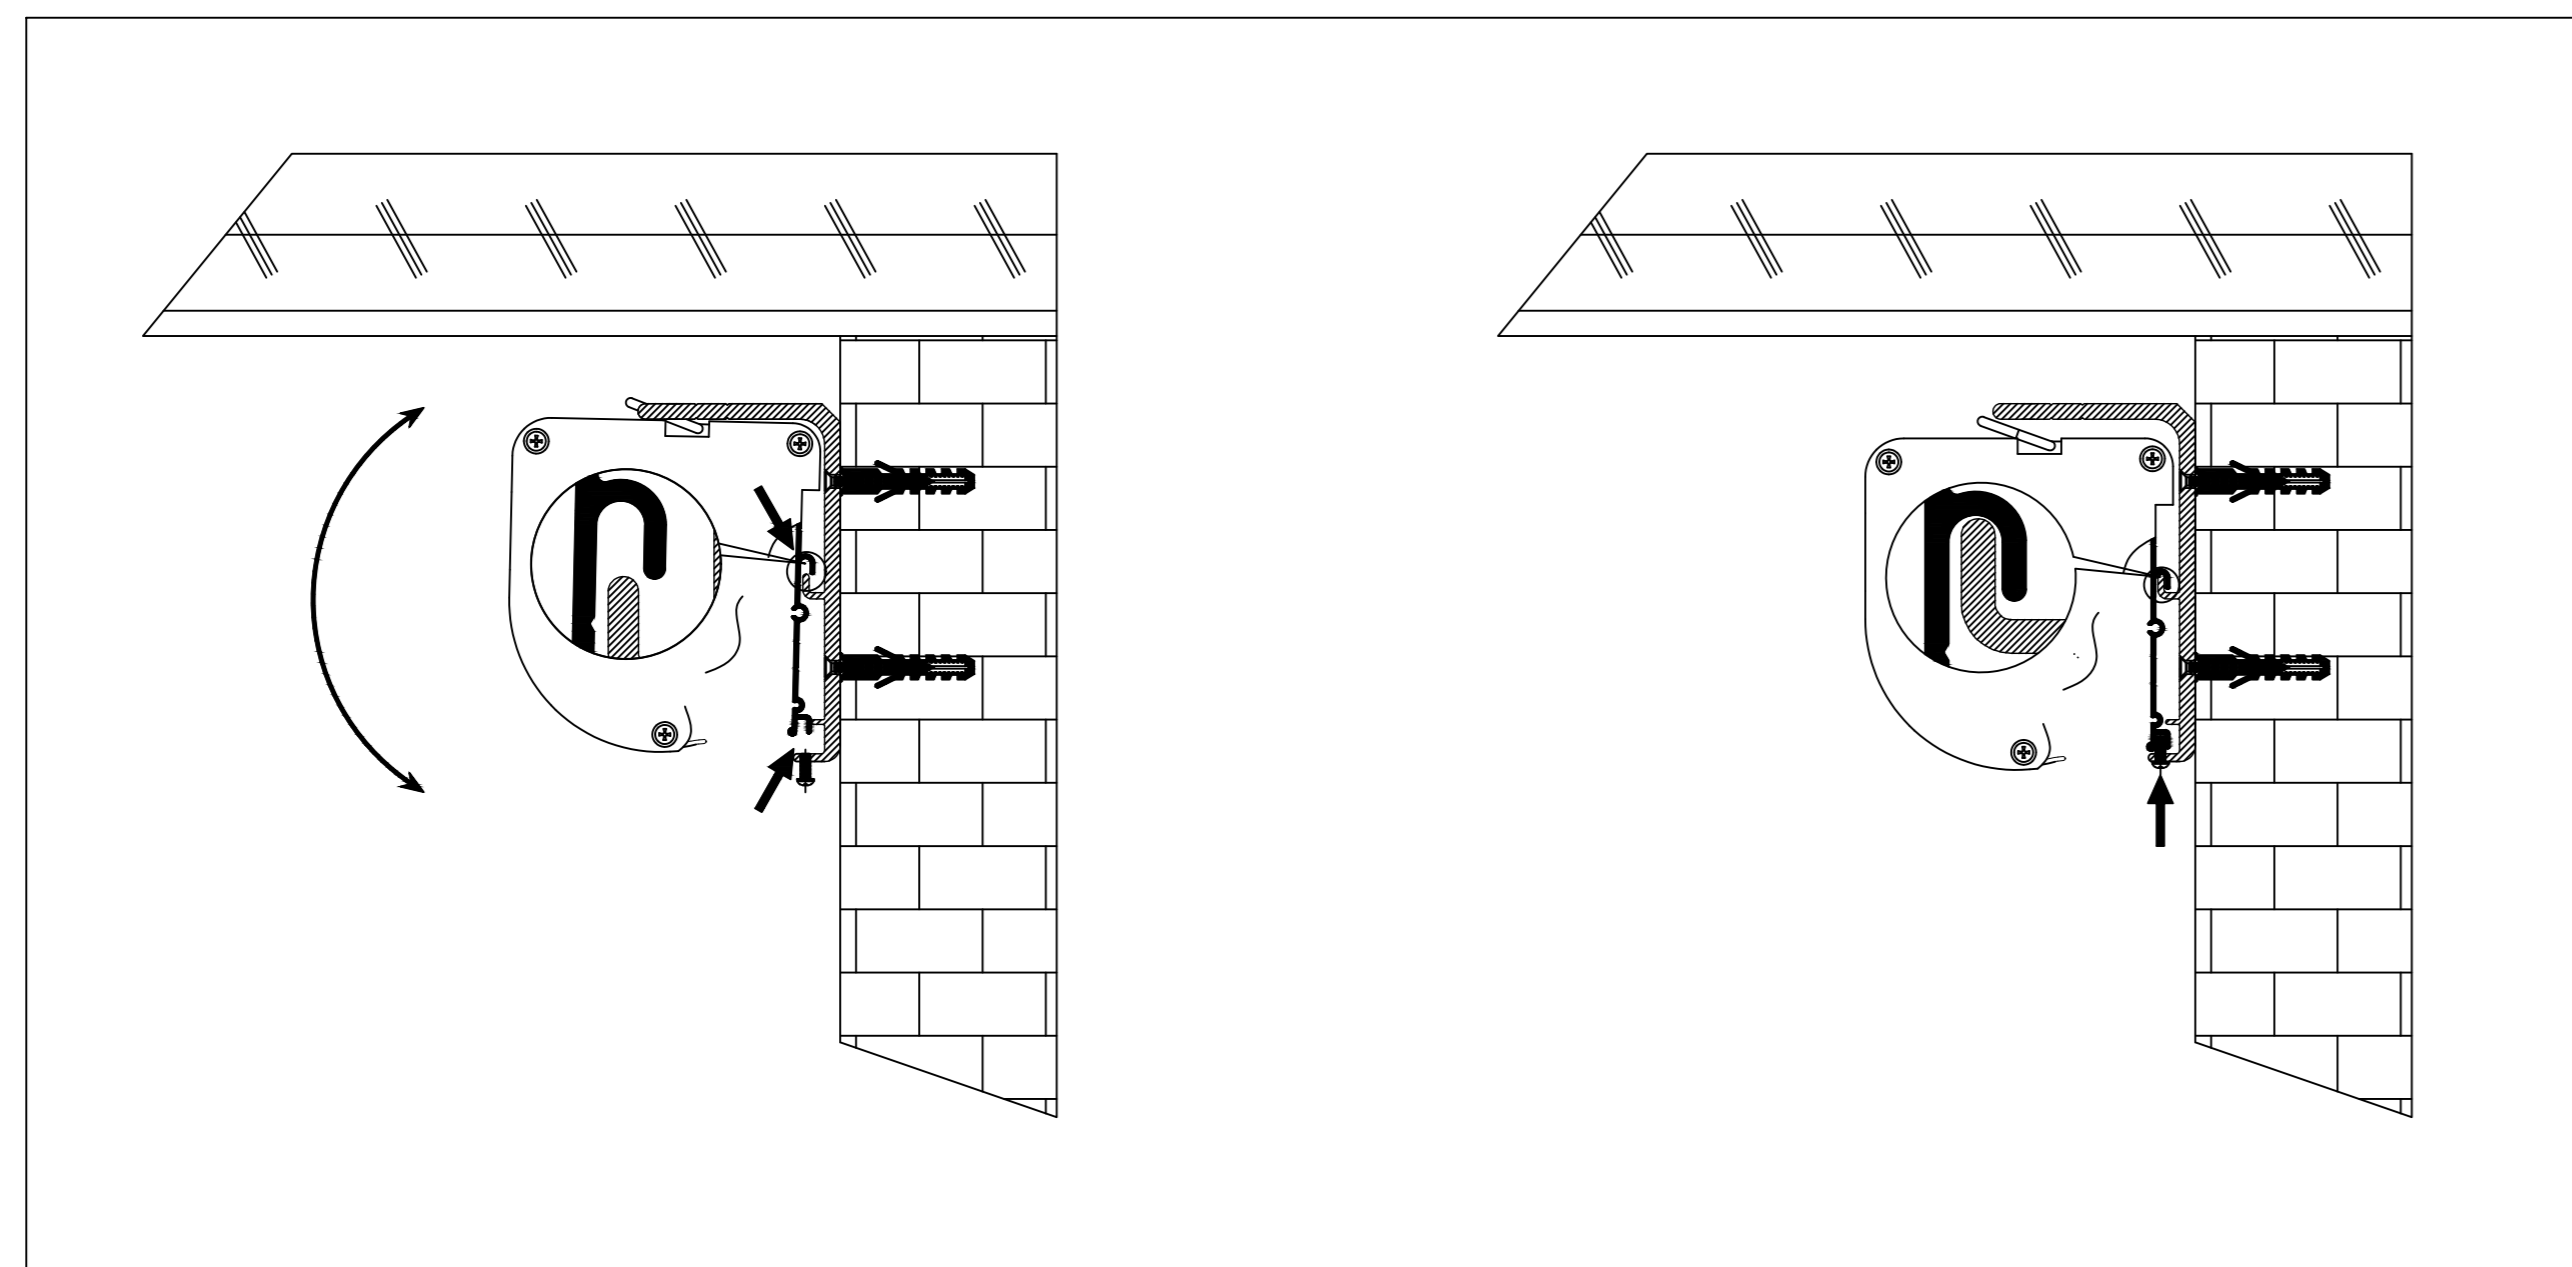

Wired Trigger Port
 Wall Control Port
 Learn Key

Mounting Bracket

Holes for ceiling mount

Lip that latches onto housing

Holes for wall mount

AudioWeave 4K Tab-Tensioned
 Motorized Screen 100" 16:9
 Product Model: EV-T3AW-100-1.15
 not to scale | Page 2 of 3

Mounting Diagrams

Wall Mount

Ceiling Mount

Hanging Ceiling Mount

AudioWeave 4K Tab-Tensioned
Motorized Screen 100" 16:9

Product Model: EV-T3AW-100-1.15

not to scale

Page 3 of 3