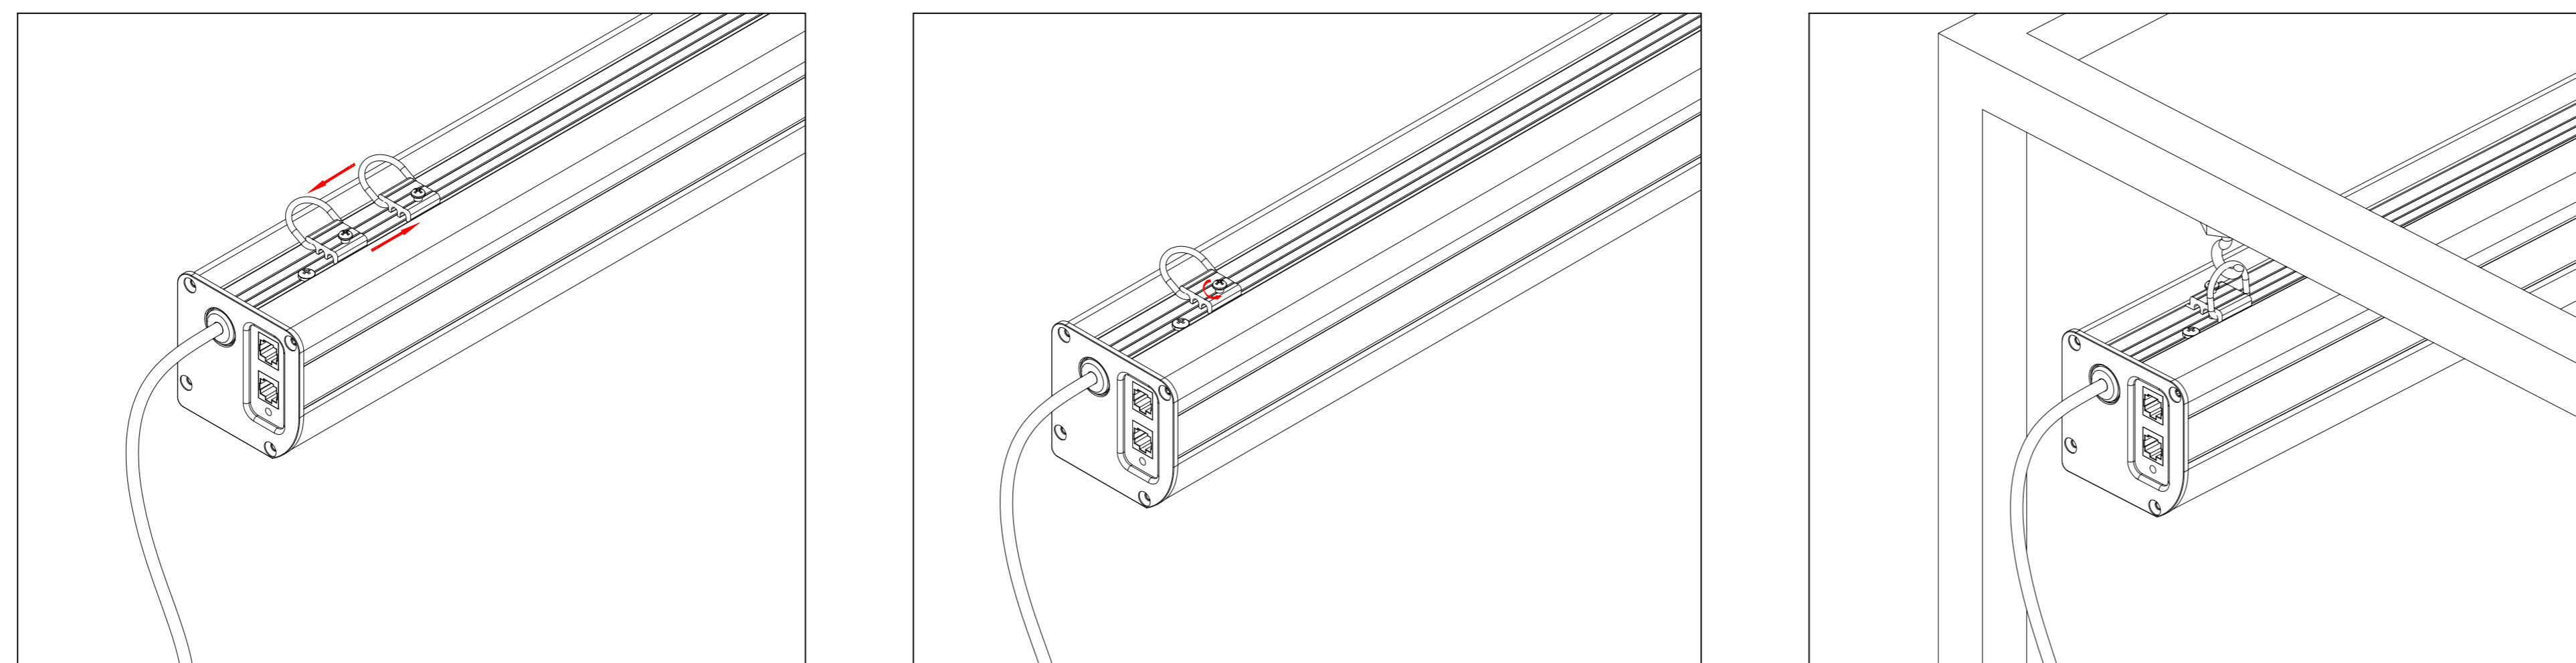

Wired Trigger Port
 Wall Control Port
 Learn Key

Mounting Bracket

Holes for ceiling mount

Lip that latches onto housing

Holes for wall mount

AudioWeave 4K Tab-Tensioned
 Motorized Screen 100" 16:9
 Product Model: EV-T3AW-100-1.15
 not to scale | Page 2 of 3

Mounting Diagrams

Wall Mount

Ceiling Mount

Hanging Ceiling Mount

AudioWeave 4K Tab-Tensioned
Motorized Screen 100" 16:9

Product Model: EV-T3AW-100-1.15

not to scale

Page 3 of 3