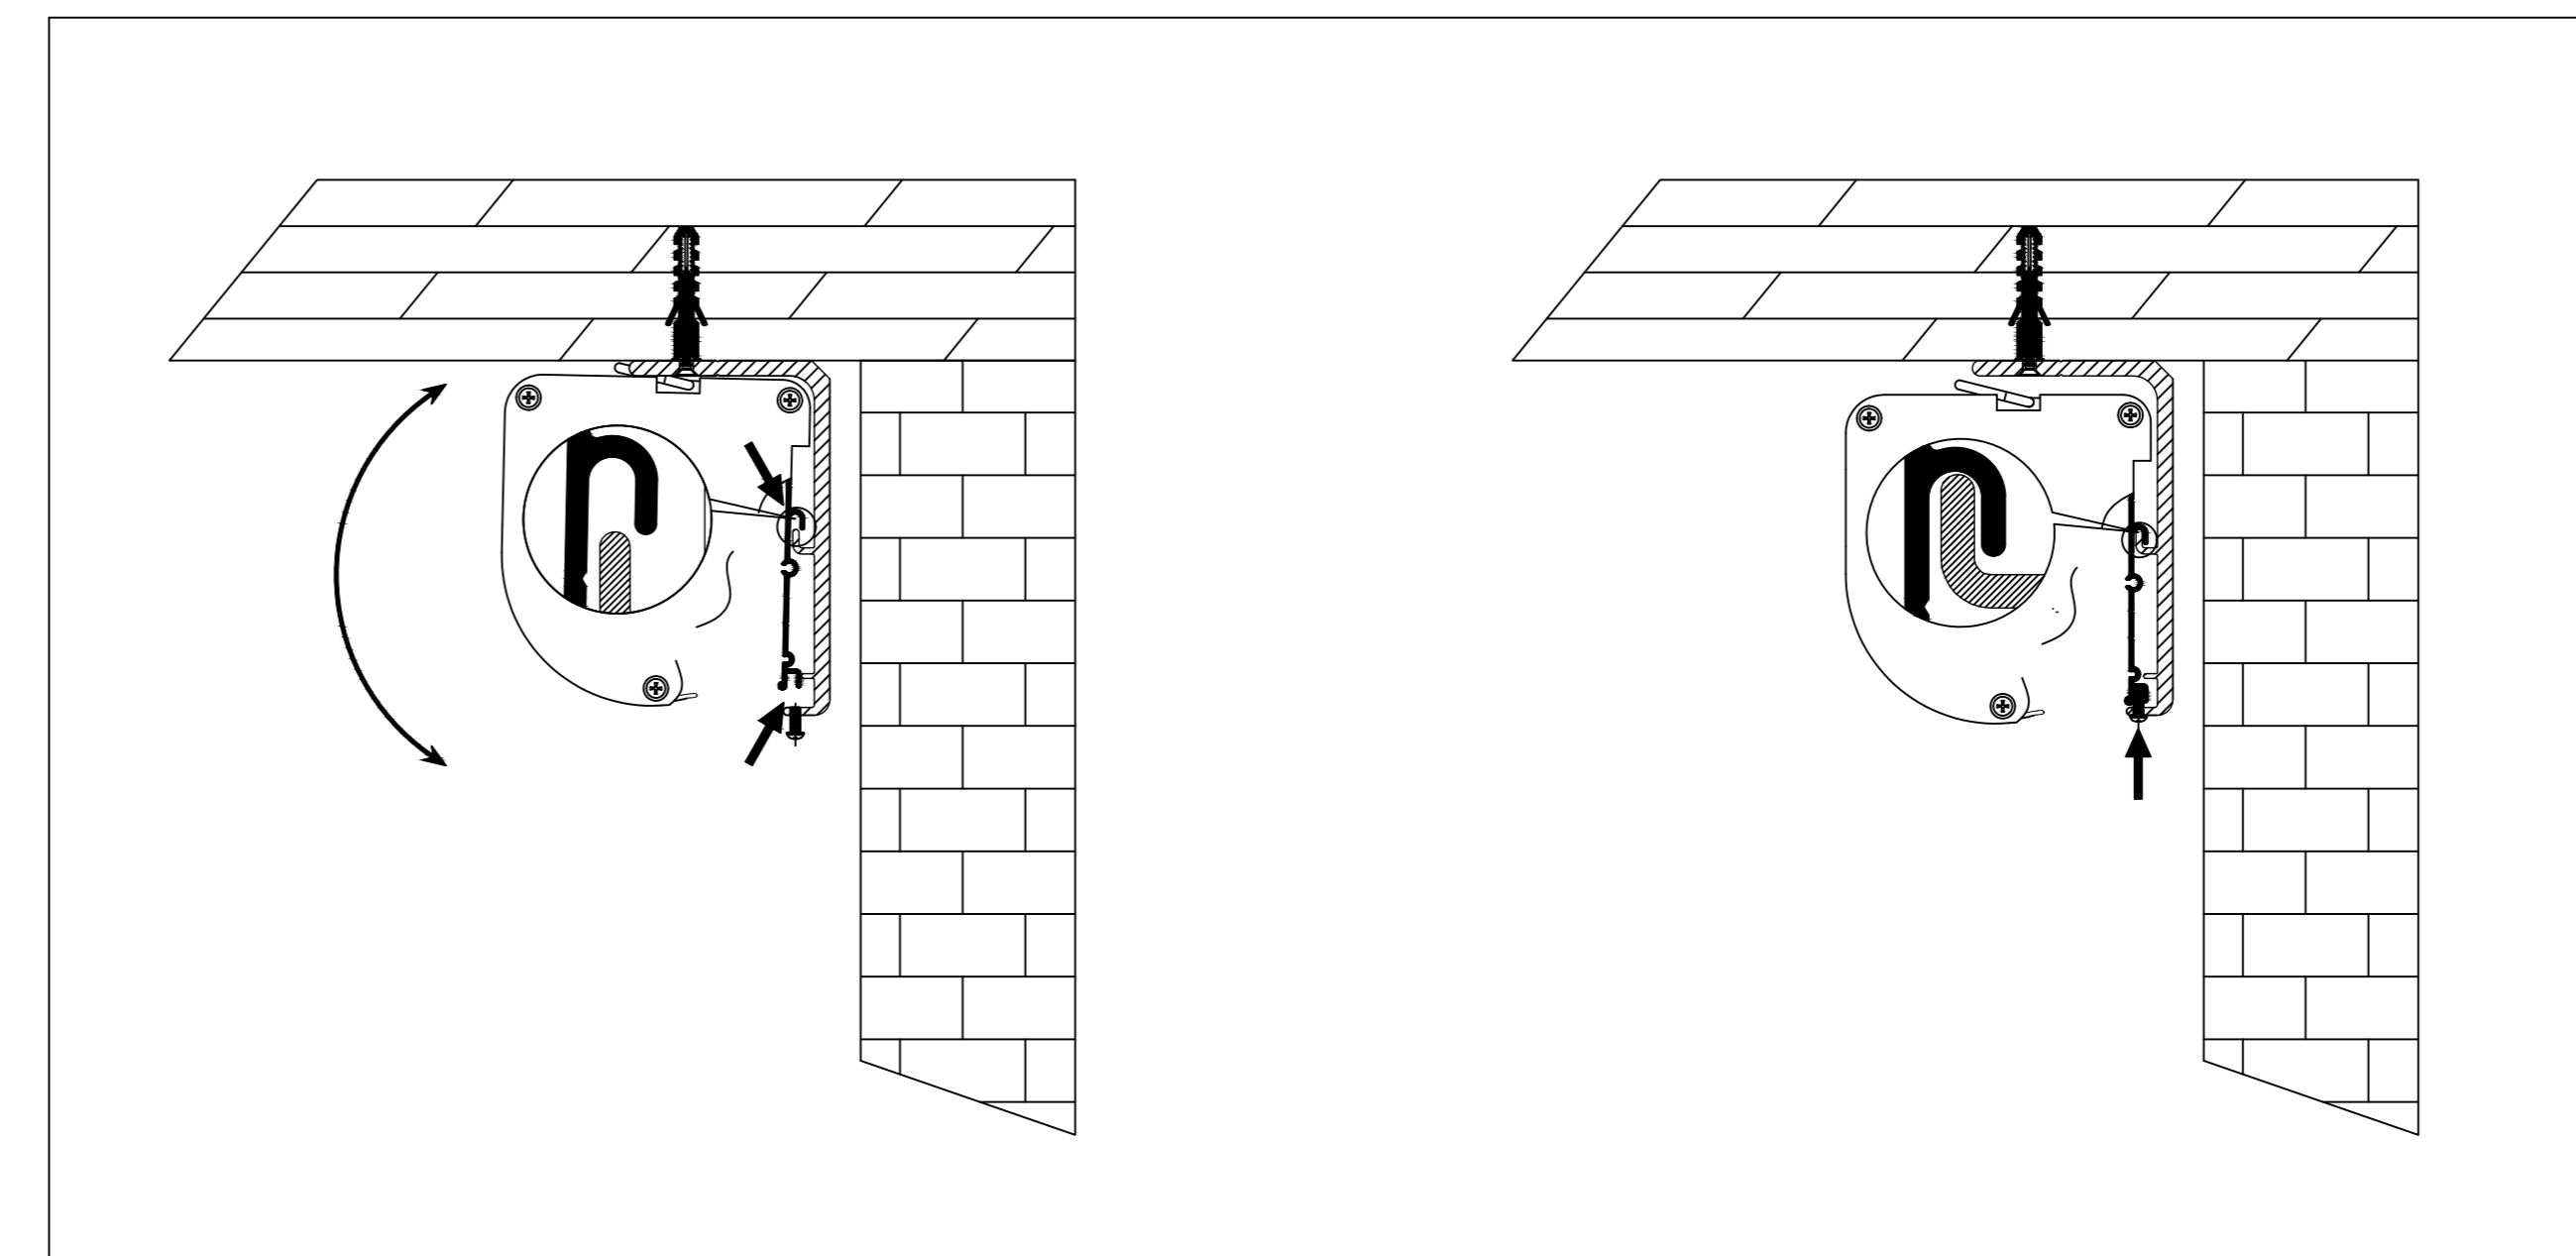

Extended View

Retracted View

AudioWeave 4K Tab-Tensioned
Motorized Screen 100" 16:9

Product Model: EV-T3AW-100-1.15

not to scale

Page 1 of 3

Left Side of Housing

Power Cord

Wired Trigger Port
 Wall Control Port
 Learn Key

Mounting Bracket

Holes for ceiling mount

Lip that latches onto housing

Holes for wall mount

AudioWeave 4K Tab-Tensioned
 Motorized Screen 100" 16:9
 Product Model: EV-T3AW-100-1.15
 not to scale | Page 2 of 3

Mounting Diagrams

Wall Mount

Ceiling Mount

Hanging Ceiling Mount

AudioWeave 4K Tab-Tensioned
Motorized Screen 100" 16:9

Product Model: EV-T3AW-100-1.15

not to scale

Page 3 of 3