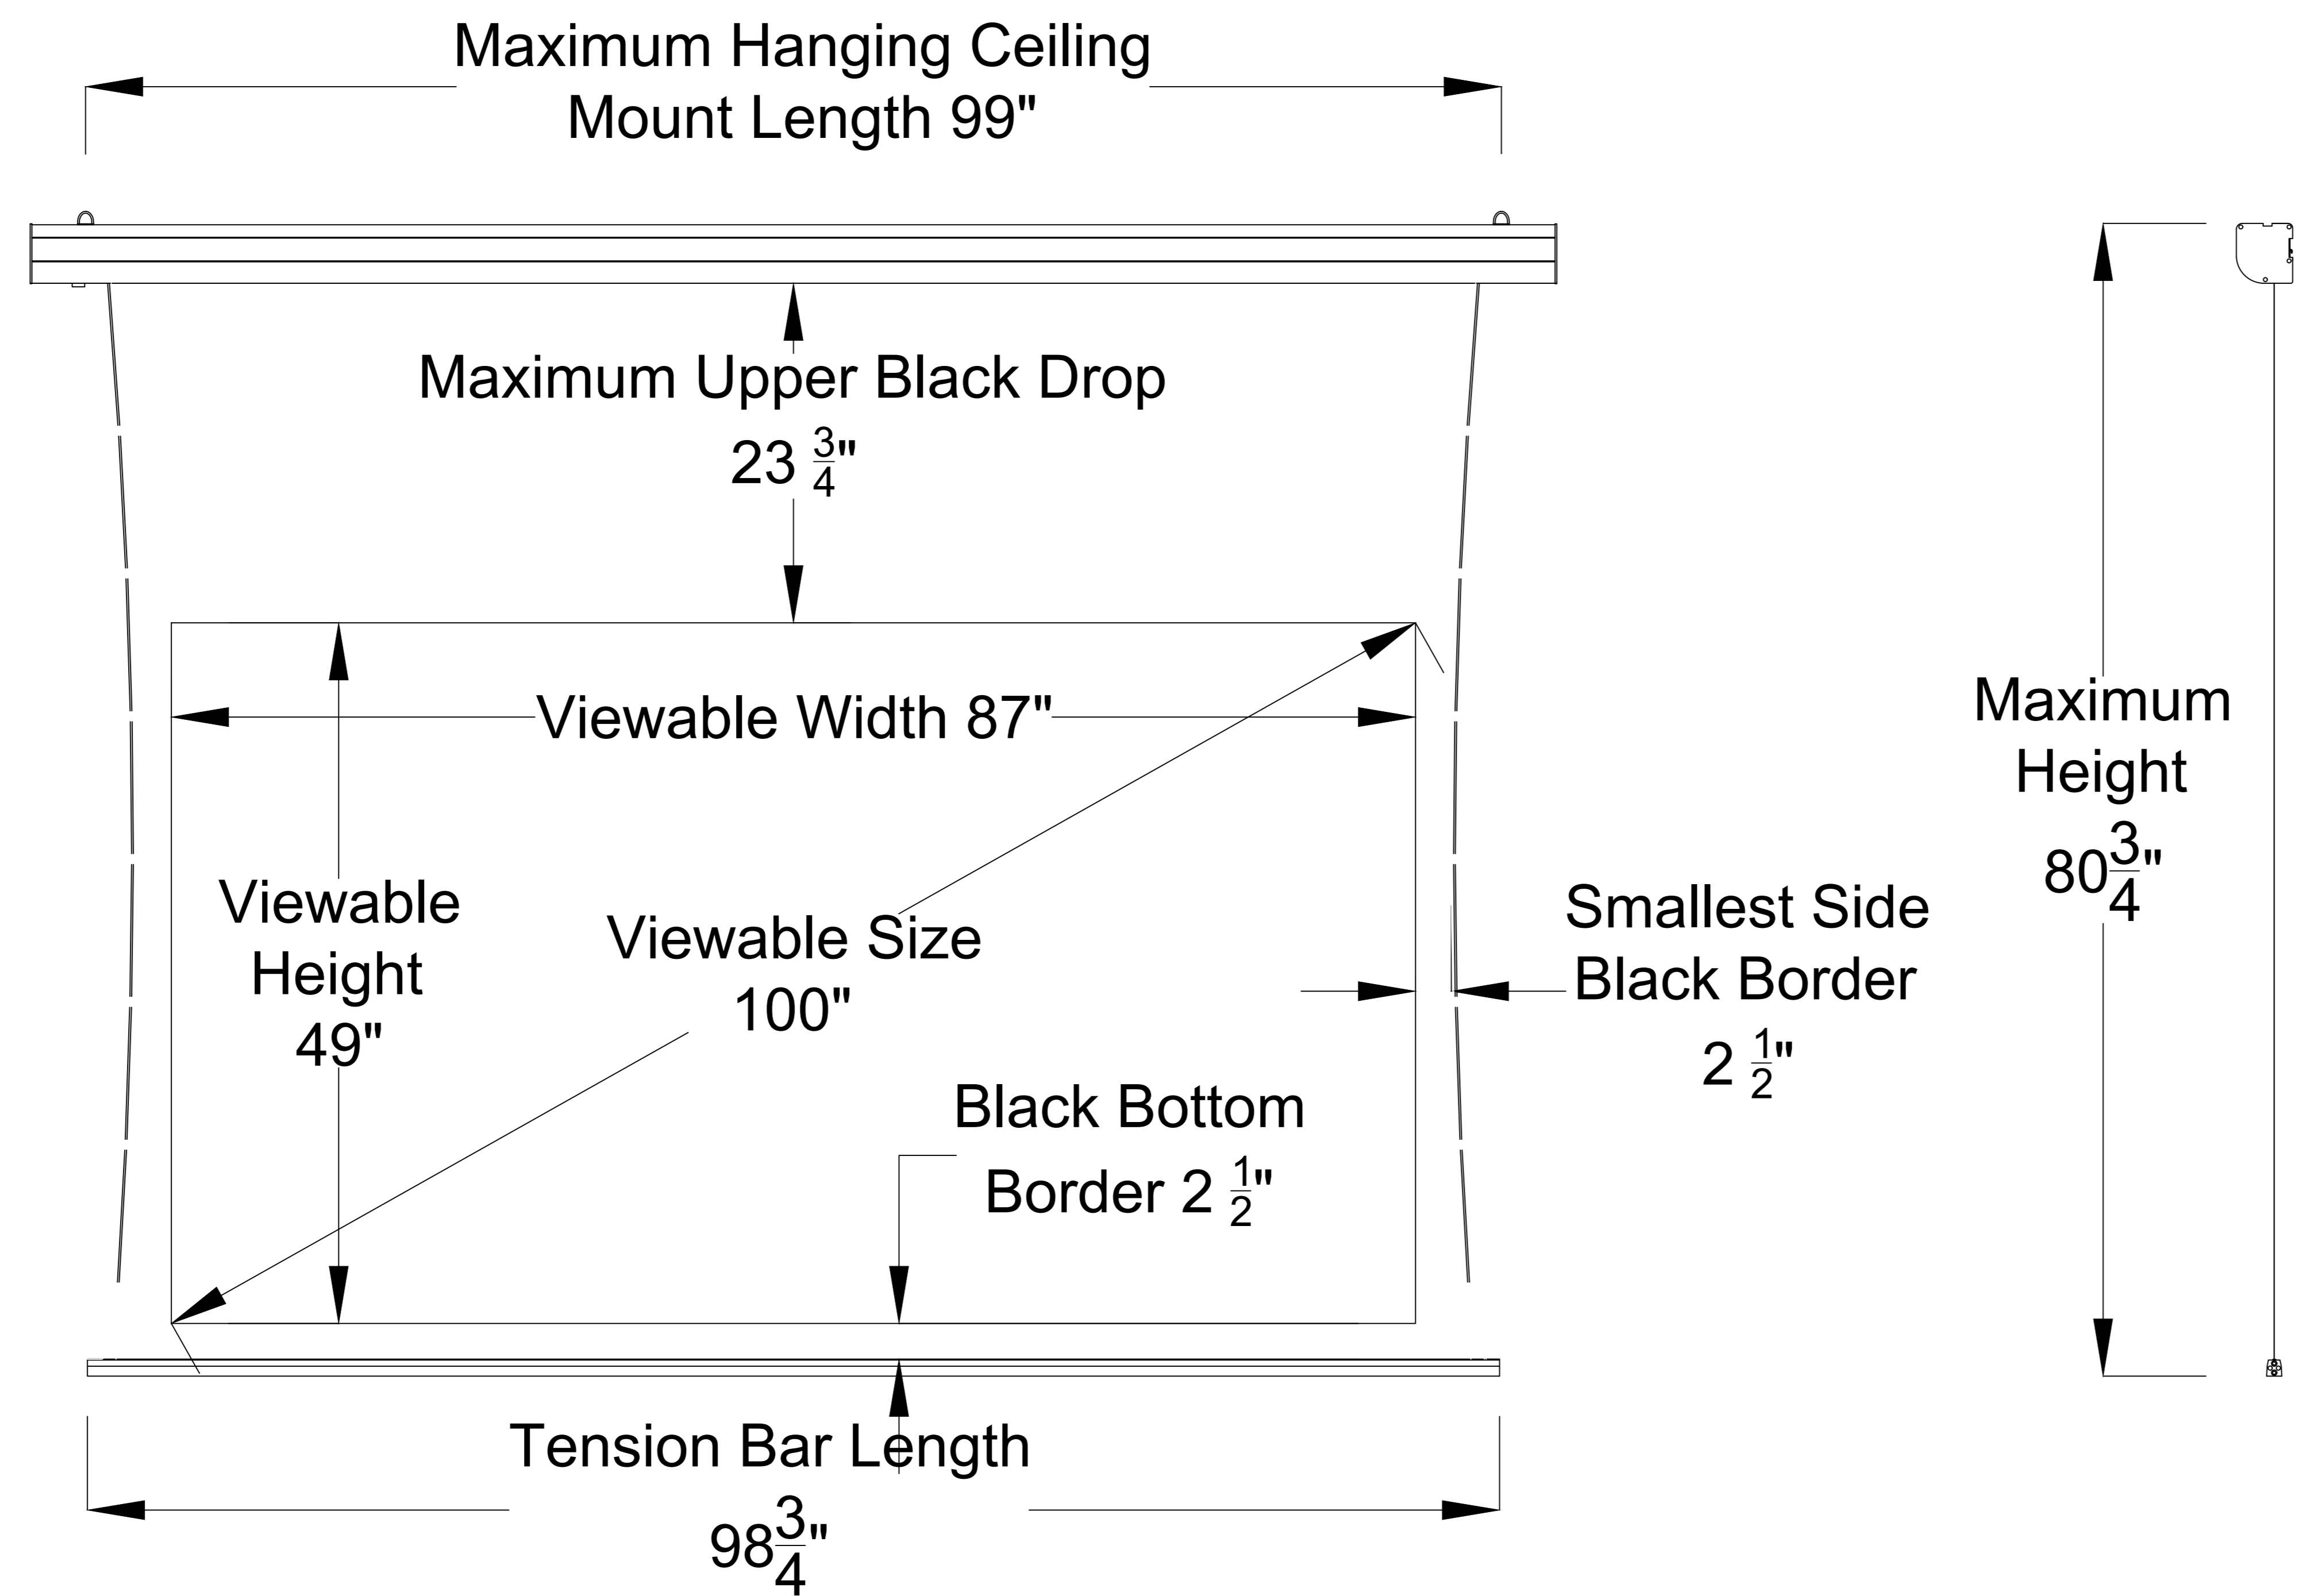

Extended View

Retracted View

AudioWeave 4K Tab-Tensioned
Motorized Screen 100" 16:9

Product Model: EV-T3AW-100-1.15

not to scale

Page 1 of 3

Left Side of Housing

Power Cord

Wired Trigger Port
 Wall Control Port
 Learn Key

Mounting Bracket

Holes for ceiling mount

Lip that latches onto housing

Holes for wall mount

AudioWeave 4K Tab-Tensioned
 Motorized Screen 100" 16:9
 Product Model: EV-T3AW-100-1.15
 not to scale | Page 2 of 3

Mounting Diagrams

Wall Mount

Ceiling Mount

Hanging Ceiling Mount

AudioWeave 4K Tab-Tensioned
Motorized Screen 100" 16:9

Product Model: EV-T3AW-100-1.15

not to scale

Page 3 of 3