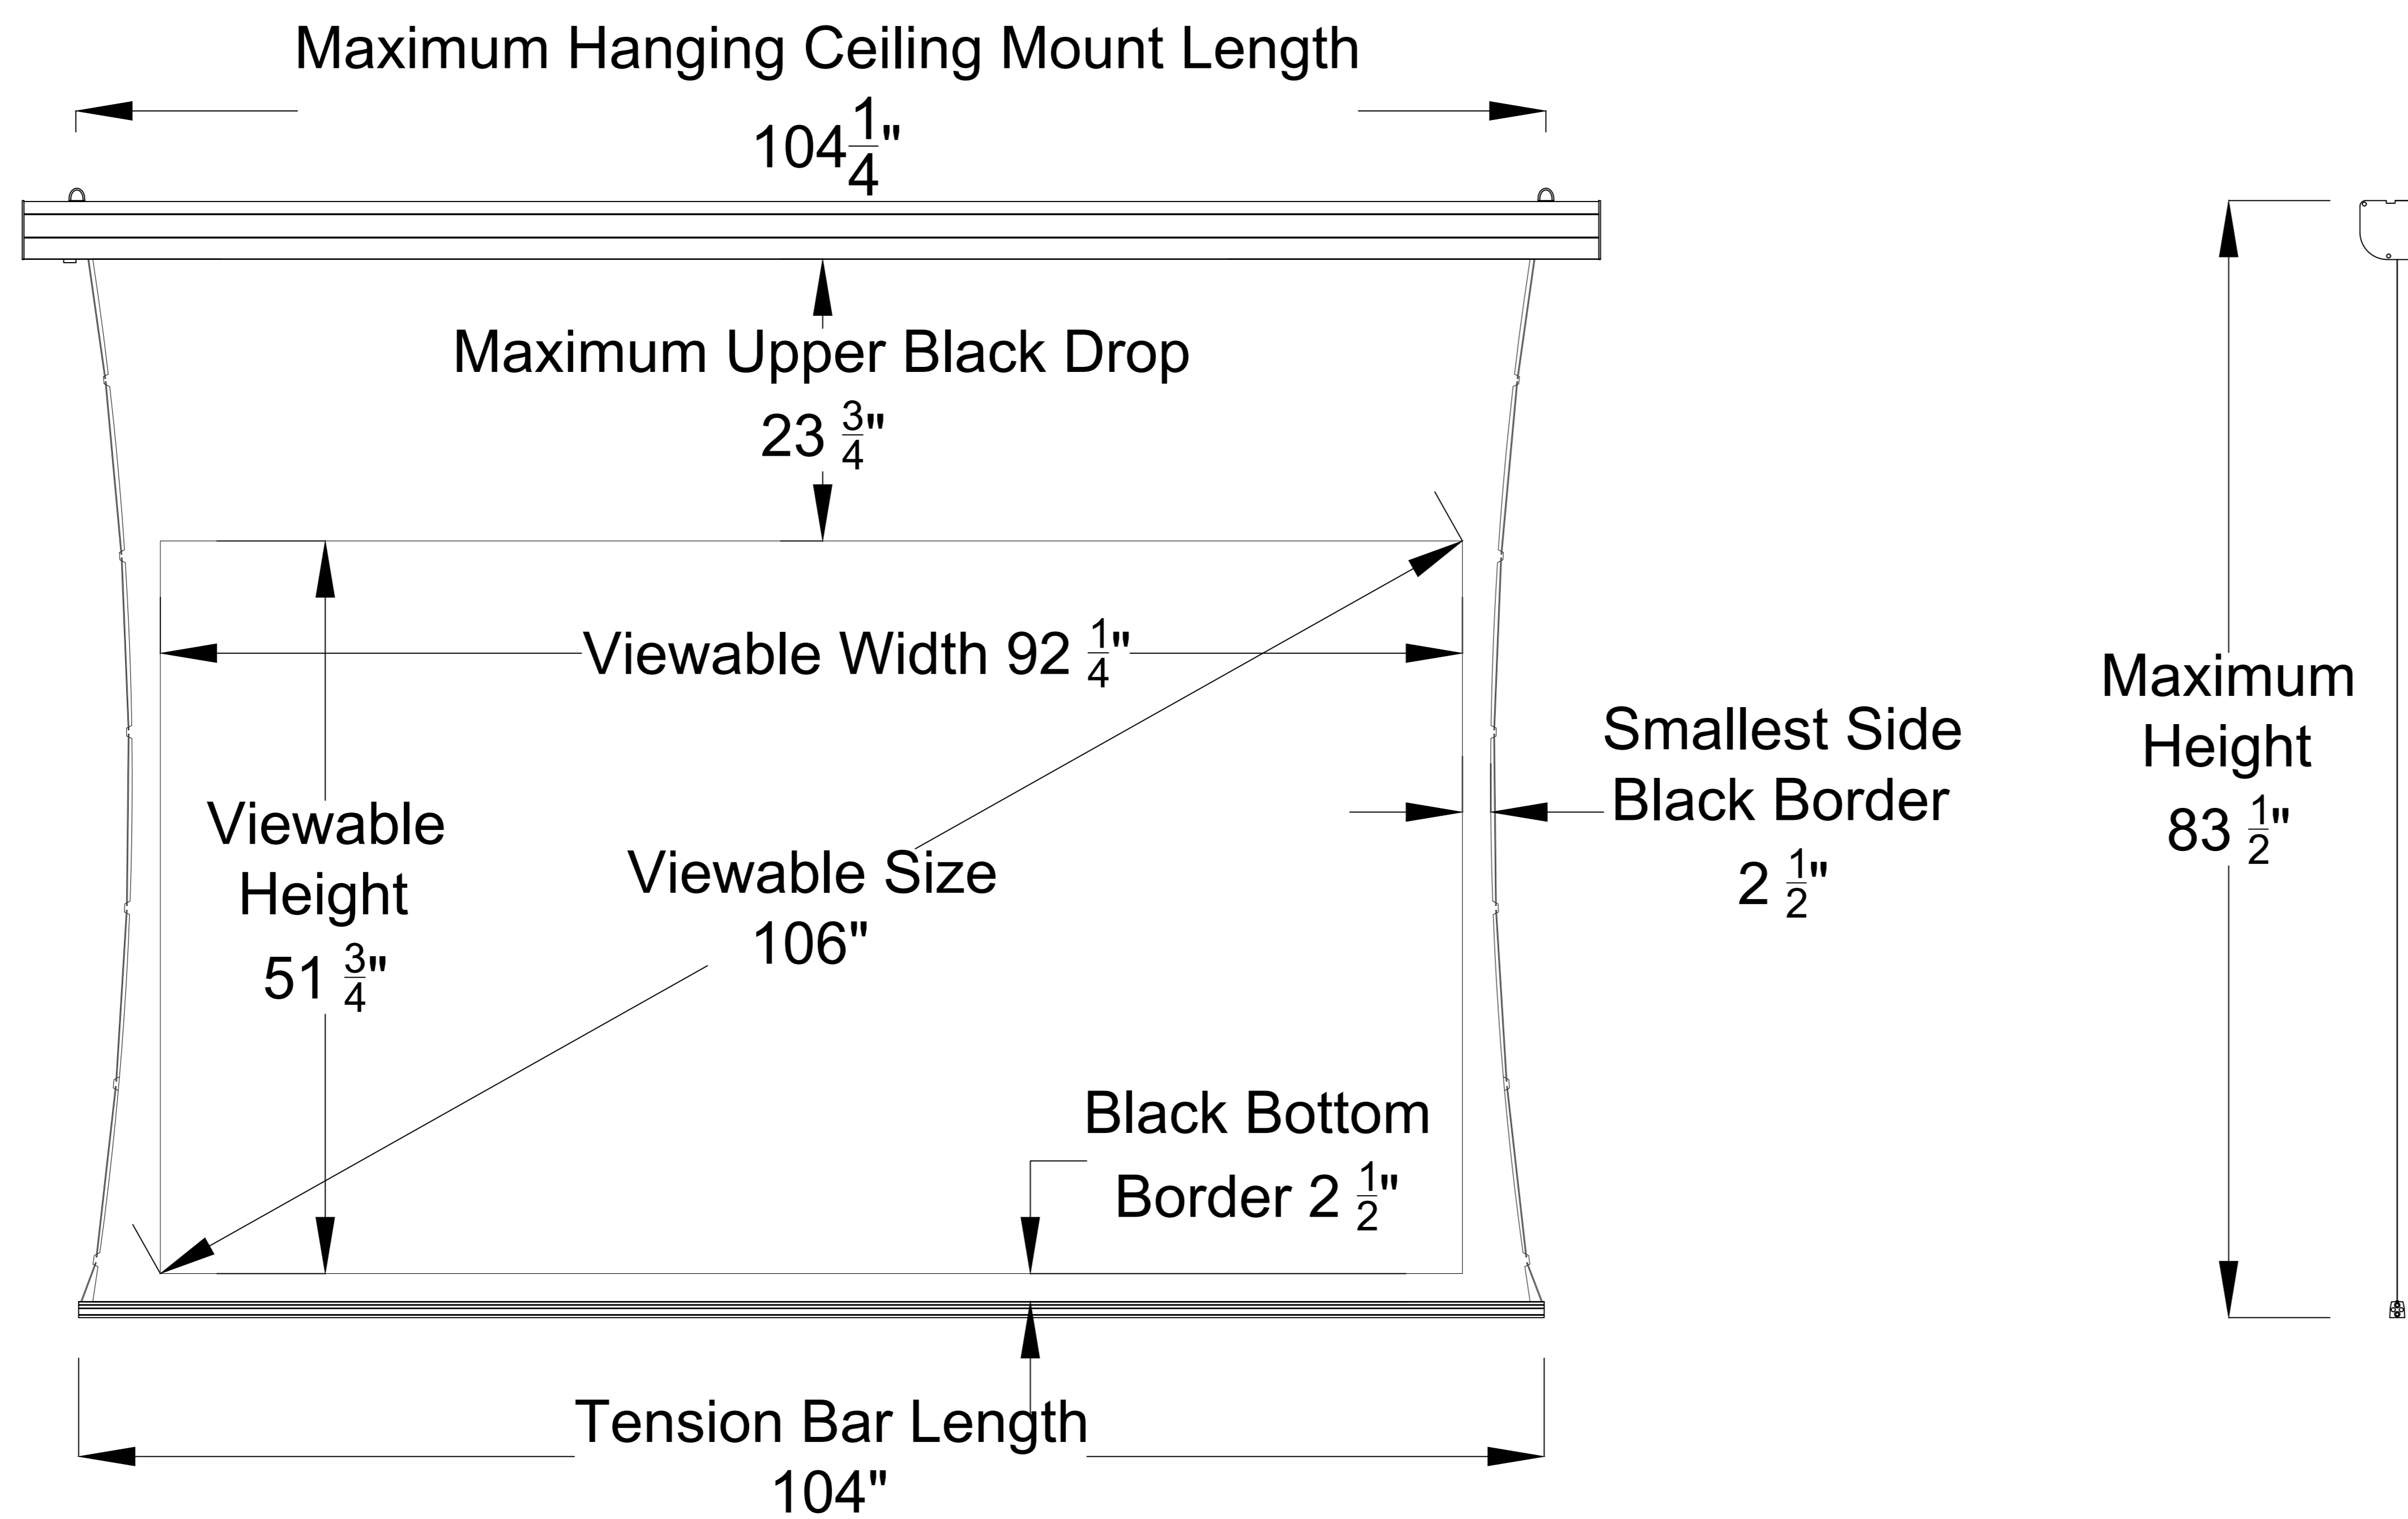

## Extended View

## Retracted View

AudioWeave 4K Tab-Tensioned  
Motorized Screen 106" 16:9

Product Model: EV-T3AW-106-1.15

not to scale

Page 1 of 3

**Left Side of Housing**

Power Cord

Wired Trigger Port  
 Wall Control Port  
 Learn Key

**Mounting Bracket**

Holes for ceiling mount

Lip that latches onto housing

Holes for wall mount

AudioWeave 4K Tab-Tensioned Motorized Screen 106" 16:9	
Product Model: EV-T3AW-106-1.15	
not to scale	Page 2 of 3

## Wall Mount