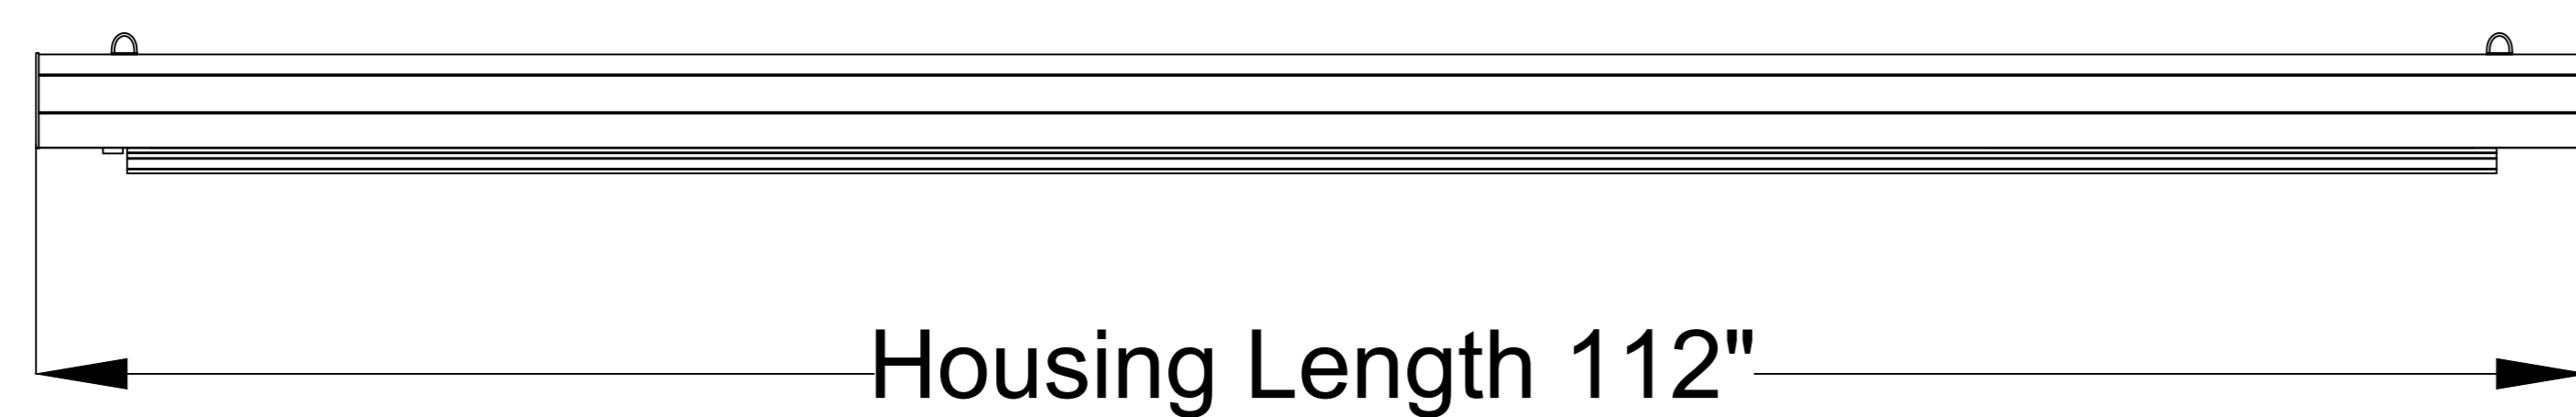

## Extended View

## Retracted View

AudioWeave 4K Tab-Tensioned  
Motorized Screen 106" 16:9

Product Model: EV-T3AW-106-1.15

not to scale

Page 1 of 3

**Left Side of Housing**

Power Cord

Wired Trigger Port  
 Wall Control Port  
 Learn Key

**Mounting Bracket**

Holes for ceiling mount

Lip that latches onto housing

Holes for wall mount

AudioWeave 4K Tab-Tensioned Motorized Screen 106" 16:9	
Product Model: EV-T3AW-106-1.15	
not to scale	Page 2 of 3