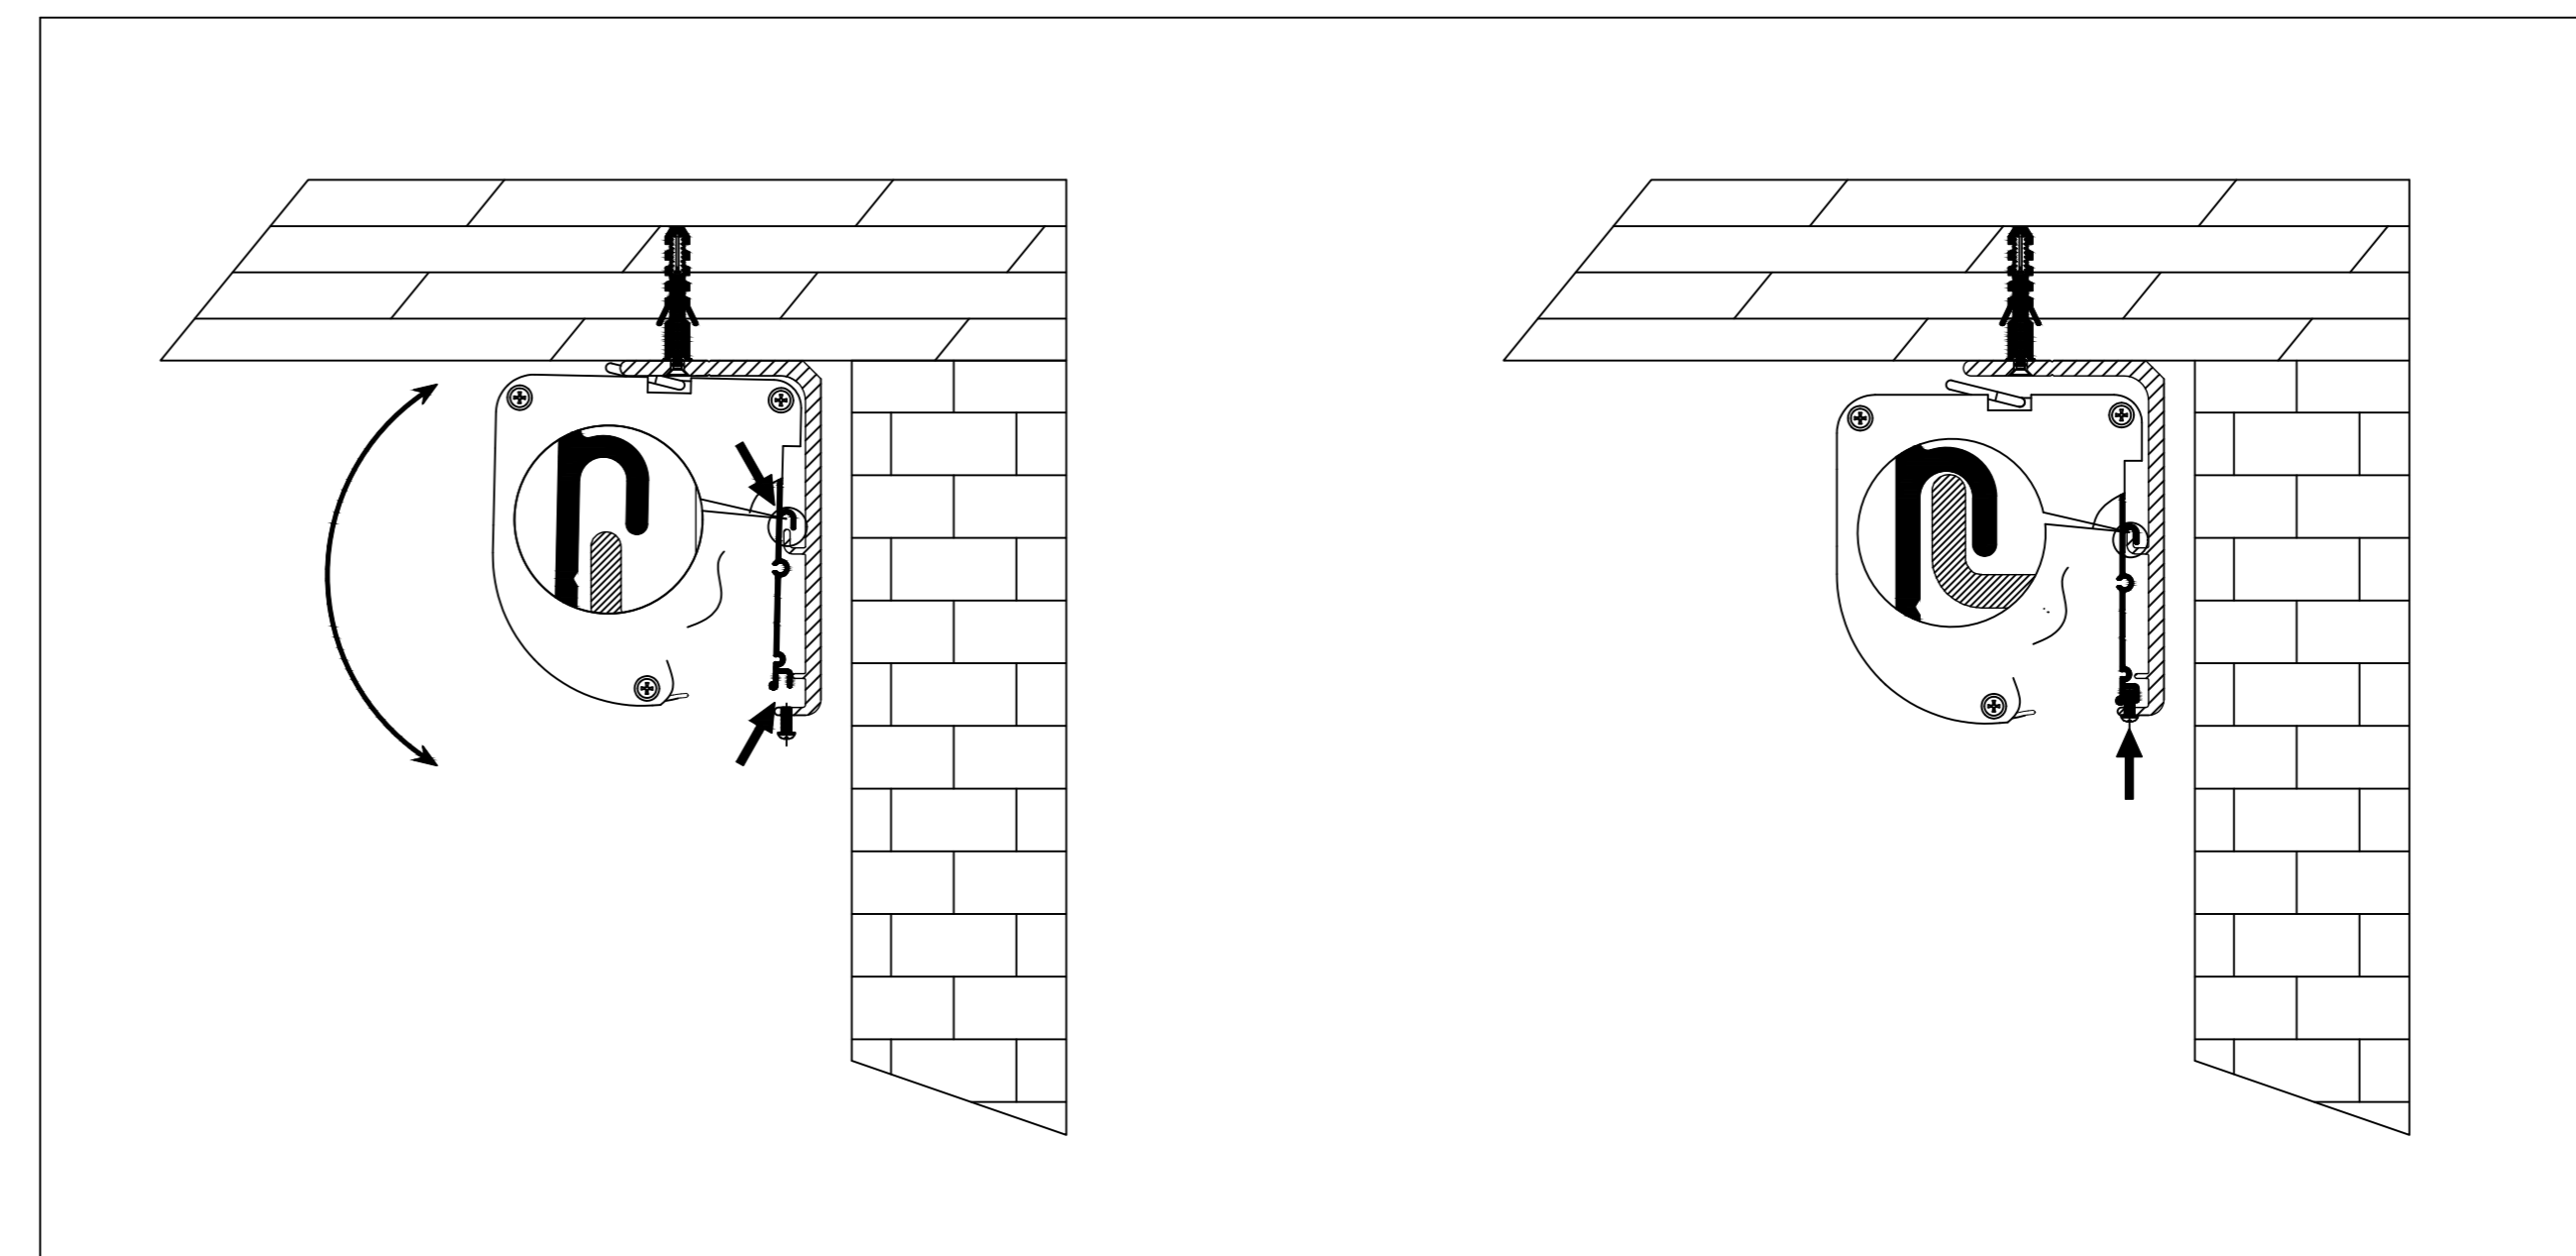

Ceiling Mount