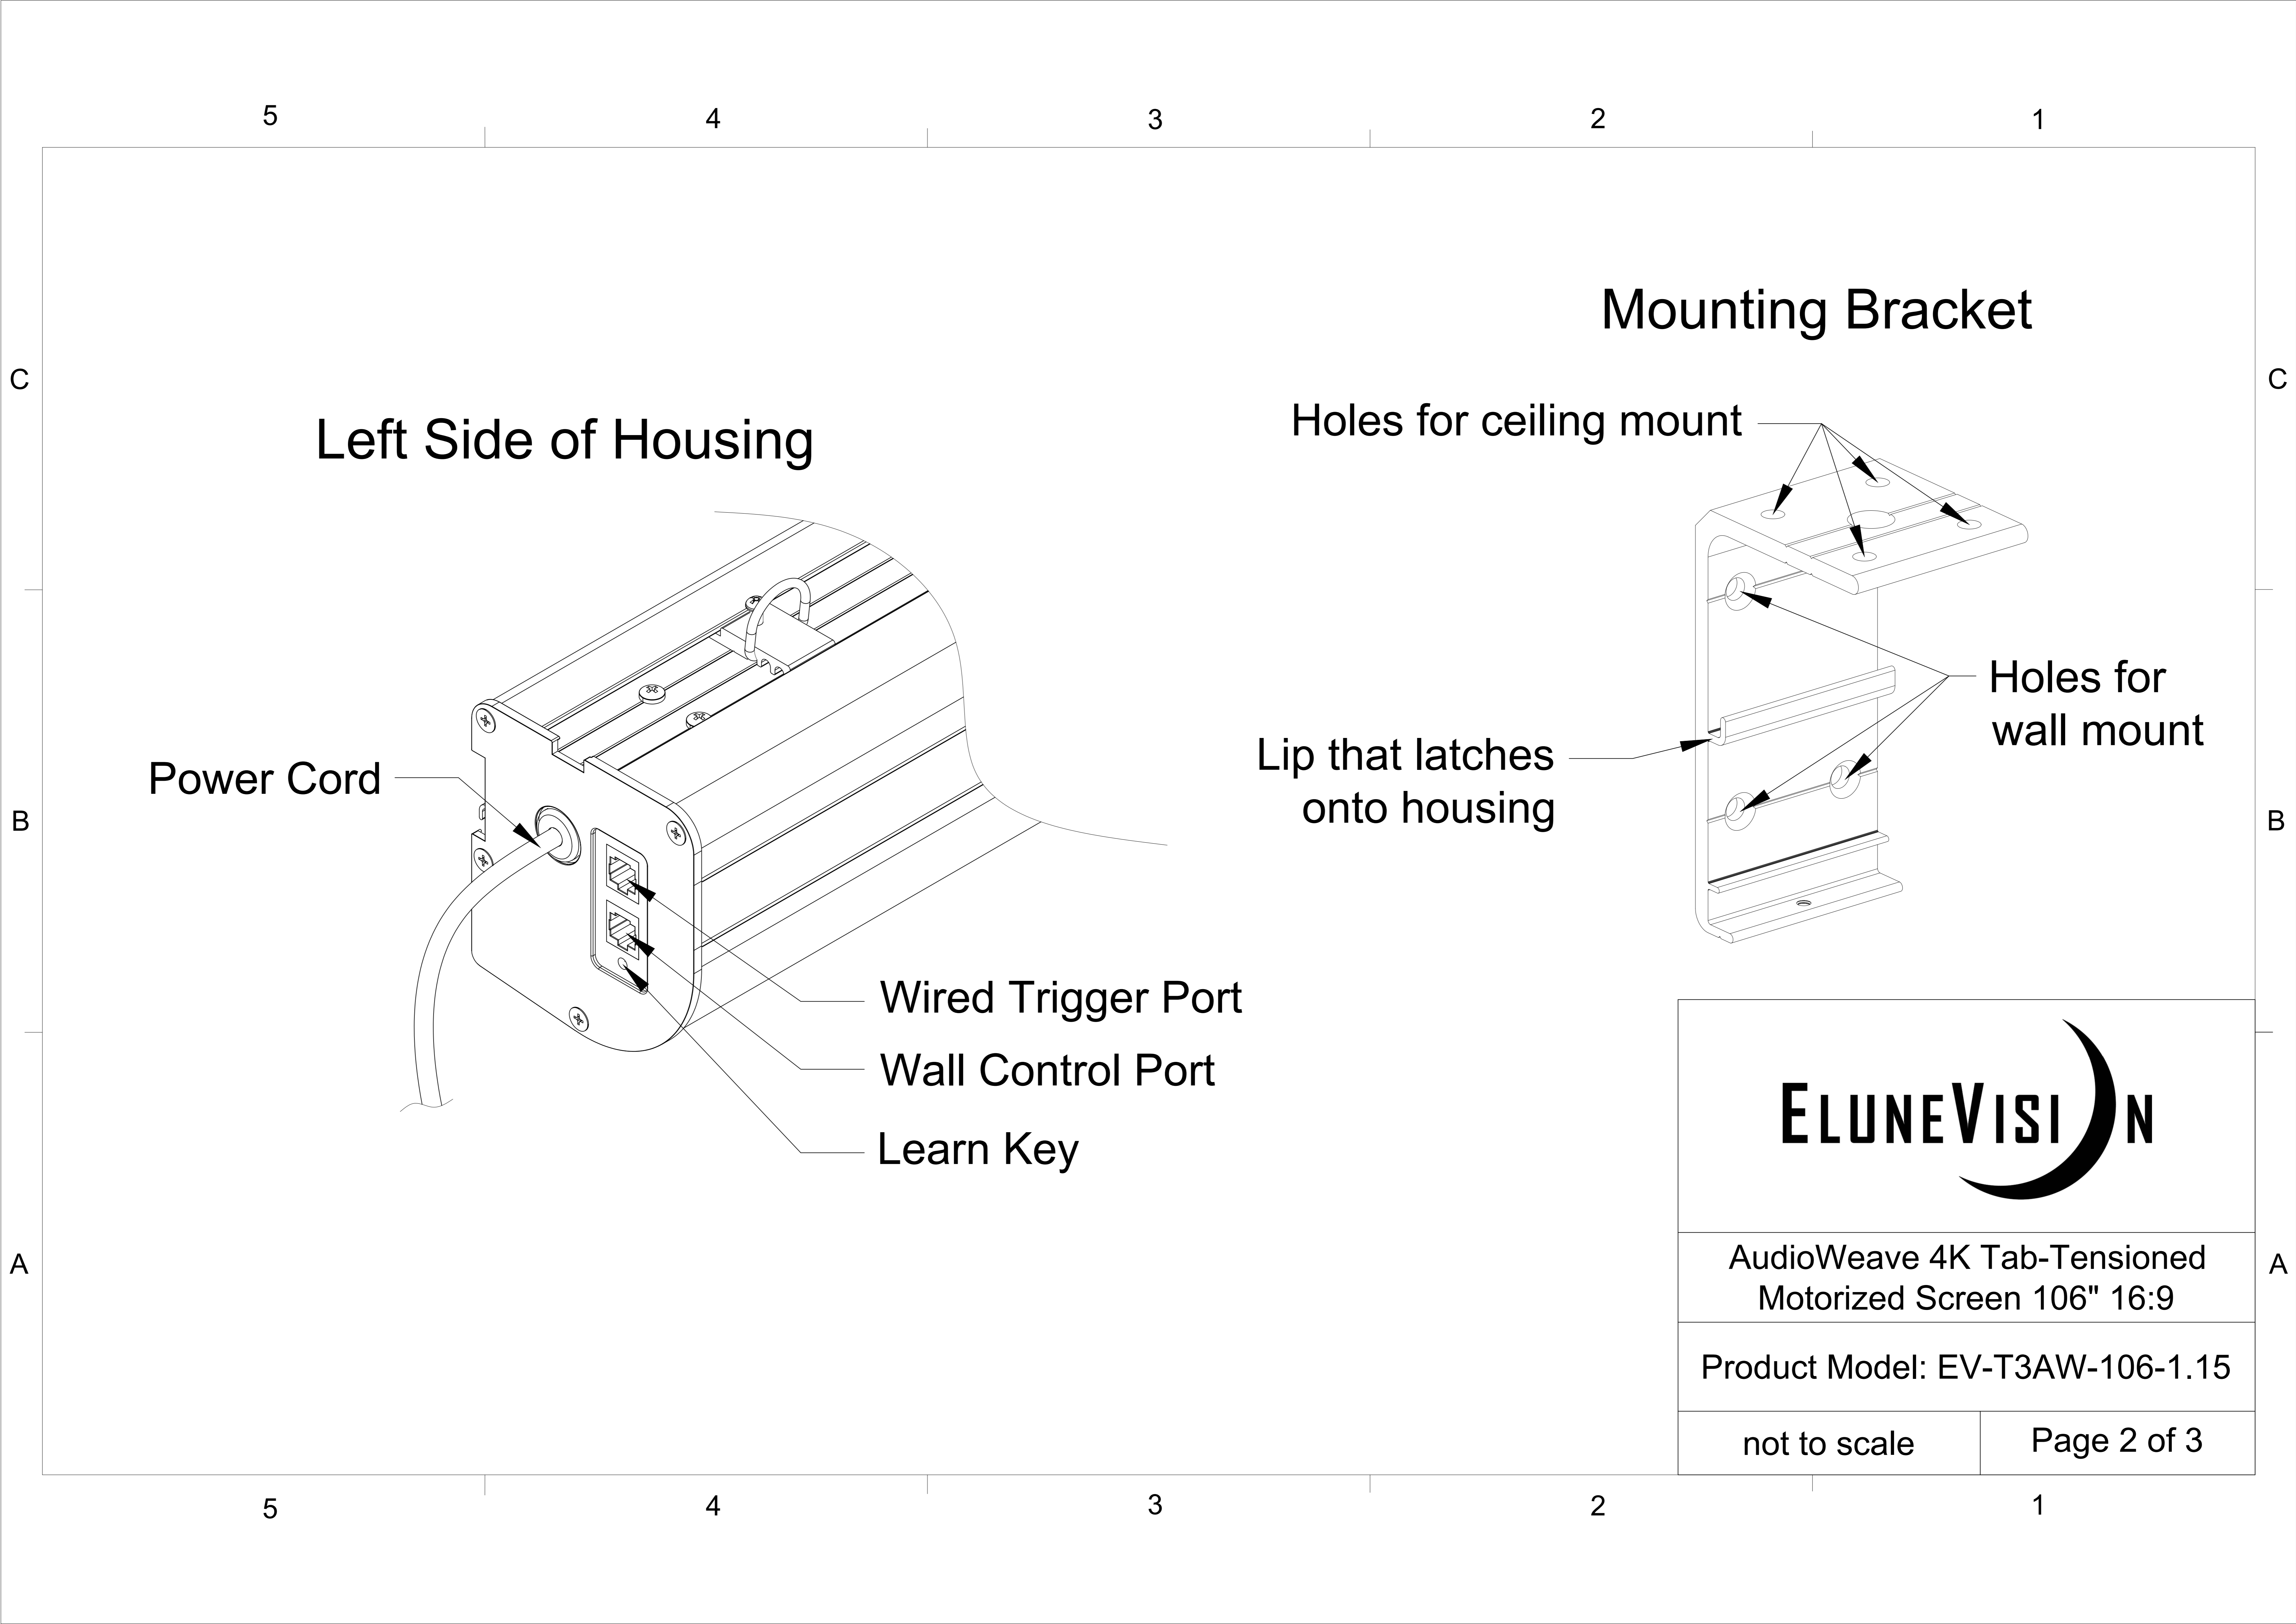

## Retracted View

AudioWeave 4K Tab-Tensioned  
Motorized Screen 106" 16:9

Product Model: EV-T3AW-106-1.15

not to scale

Page 1 of 3

**Left Side of Housing**

Power Cord

Wired Trigger Port  
 Wall Control Port  
 Learn Key

**Mounting Bracket**

Holes for ceiling mount

Lip that latches onto housing

Holes for wall mount

AudioWeave 4K Tab-Tensioned Motorized Screen 106" 16:9	
Product Model: EV-T3AW-106-1.15	
not to scale	Page 2 of 3

## Wall Mount

## Hanging Ceiling Mount

AudioWeave 4K Tab-Tensioned  
Motorized Screen 106" 16:9

Product Model: EV-T3AW-106-1.15

not to scale

Page 3 of 3