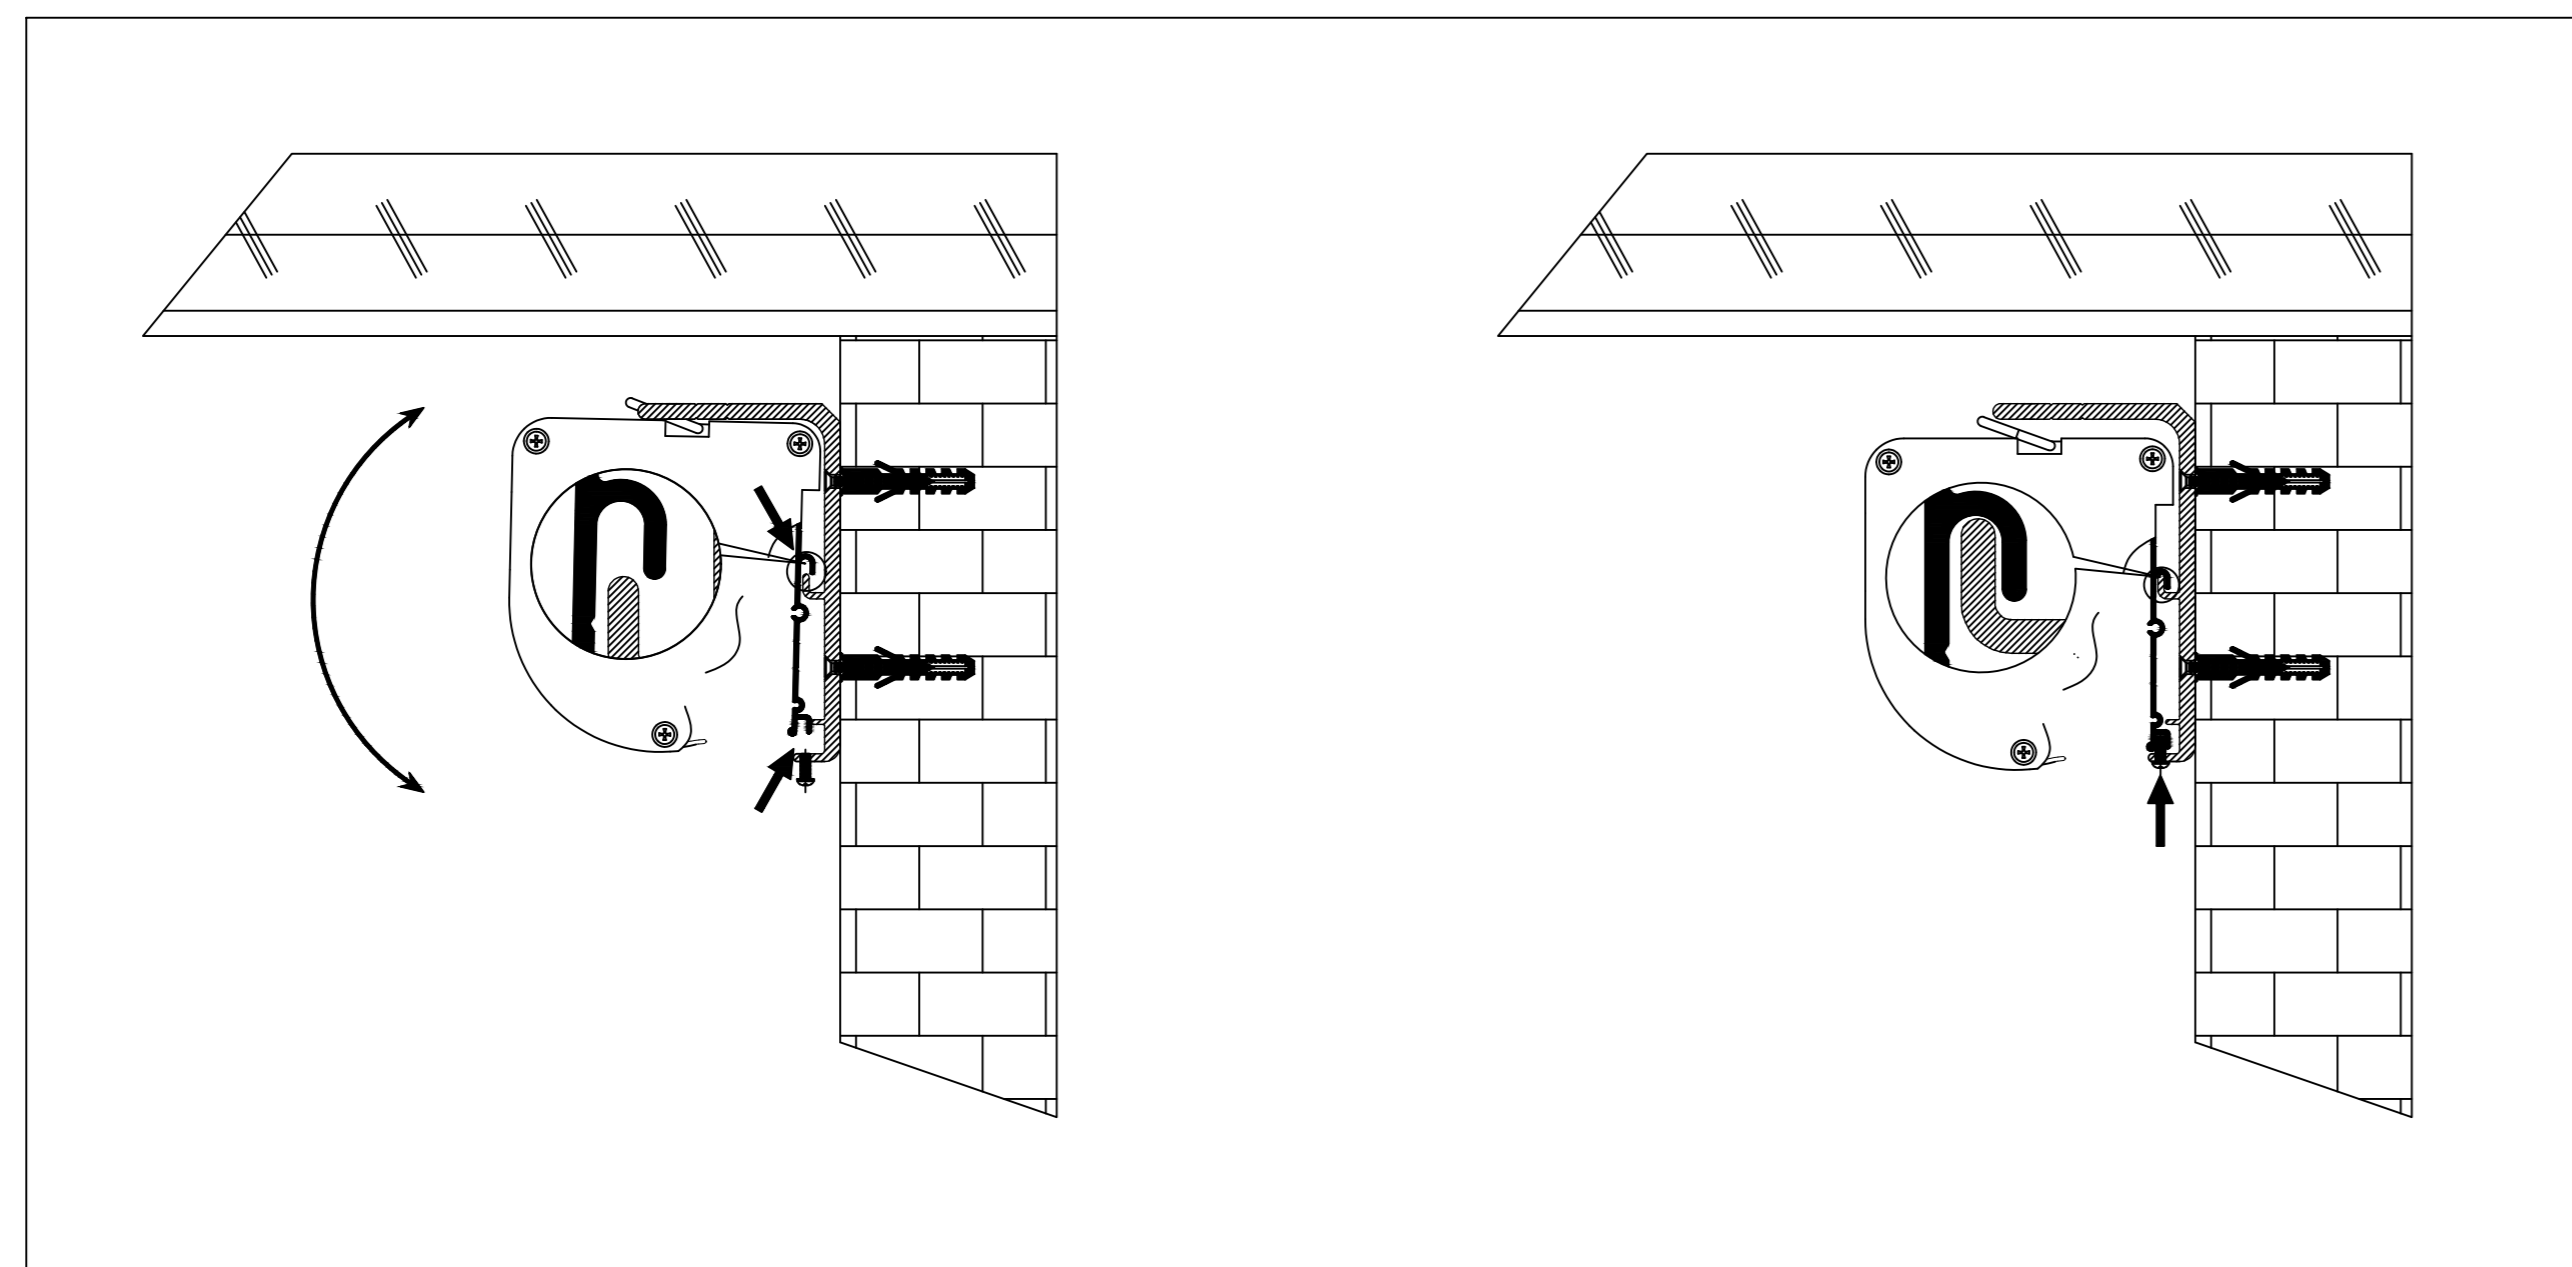

Mounting Diagrams

Wall Mount