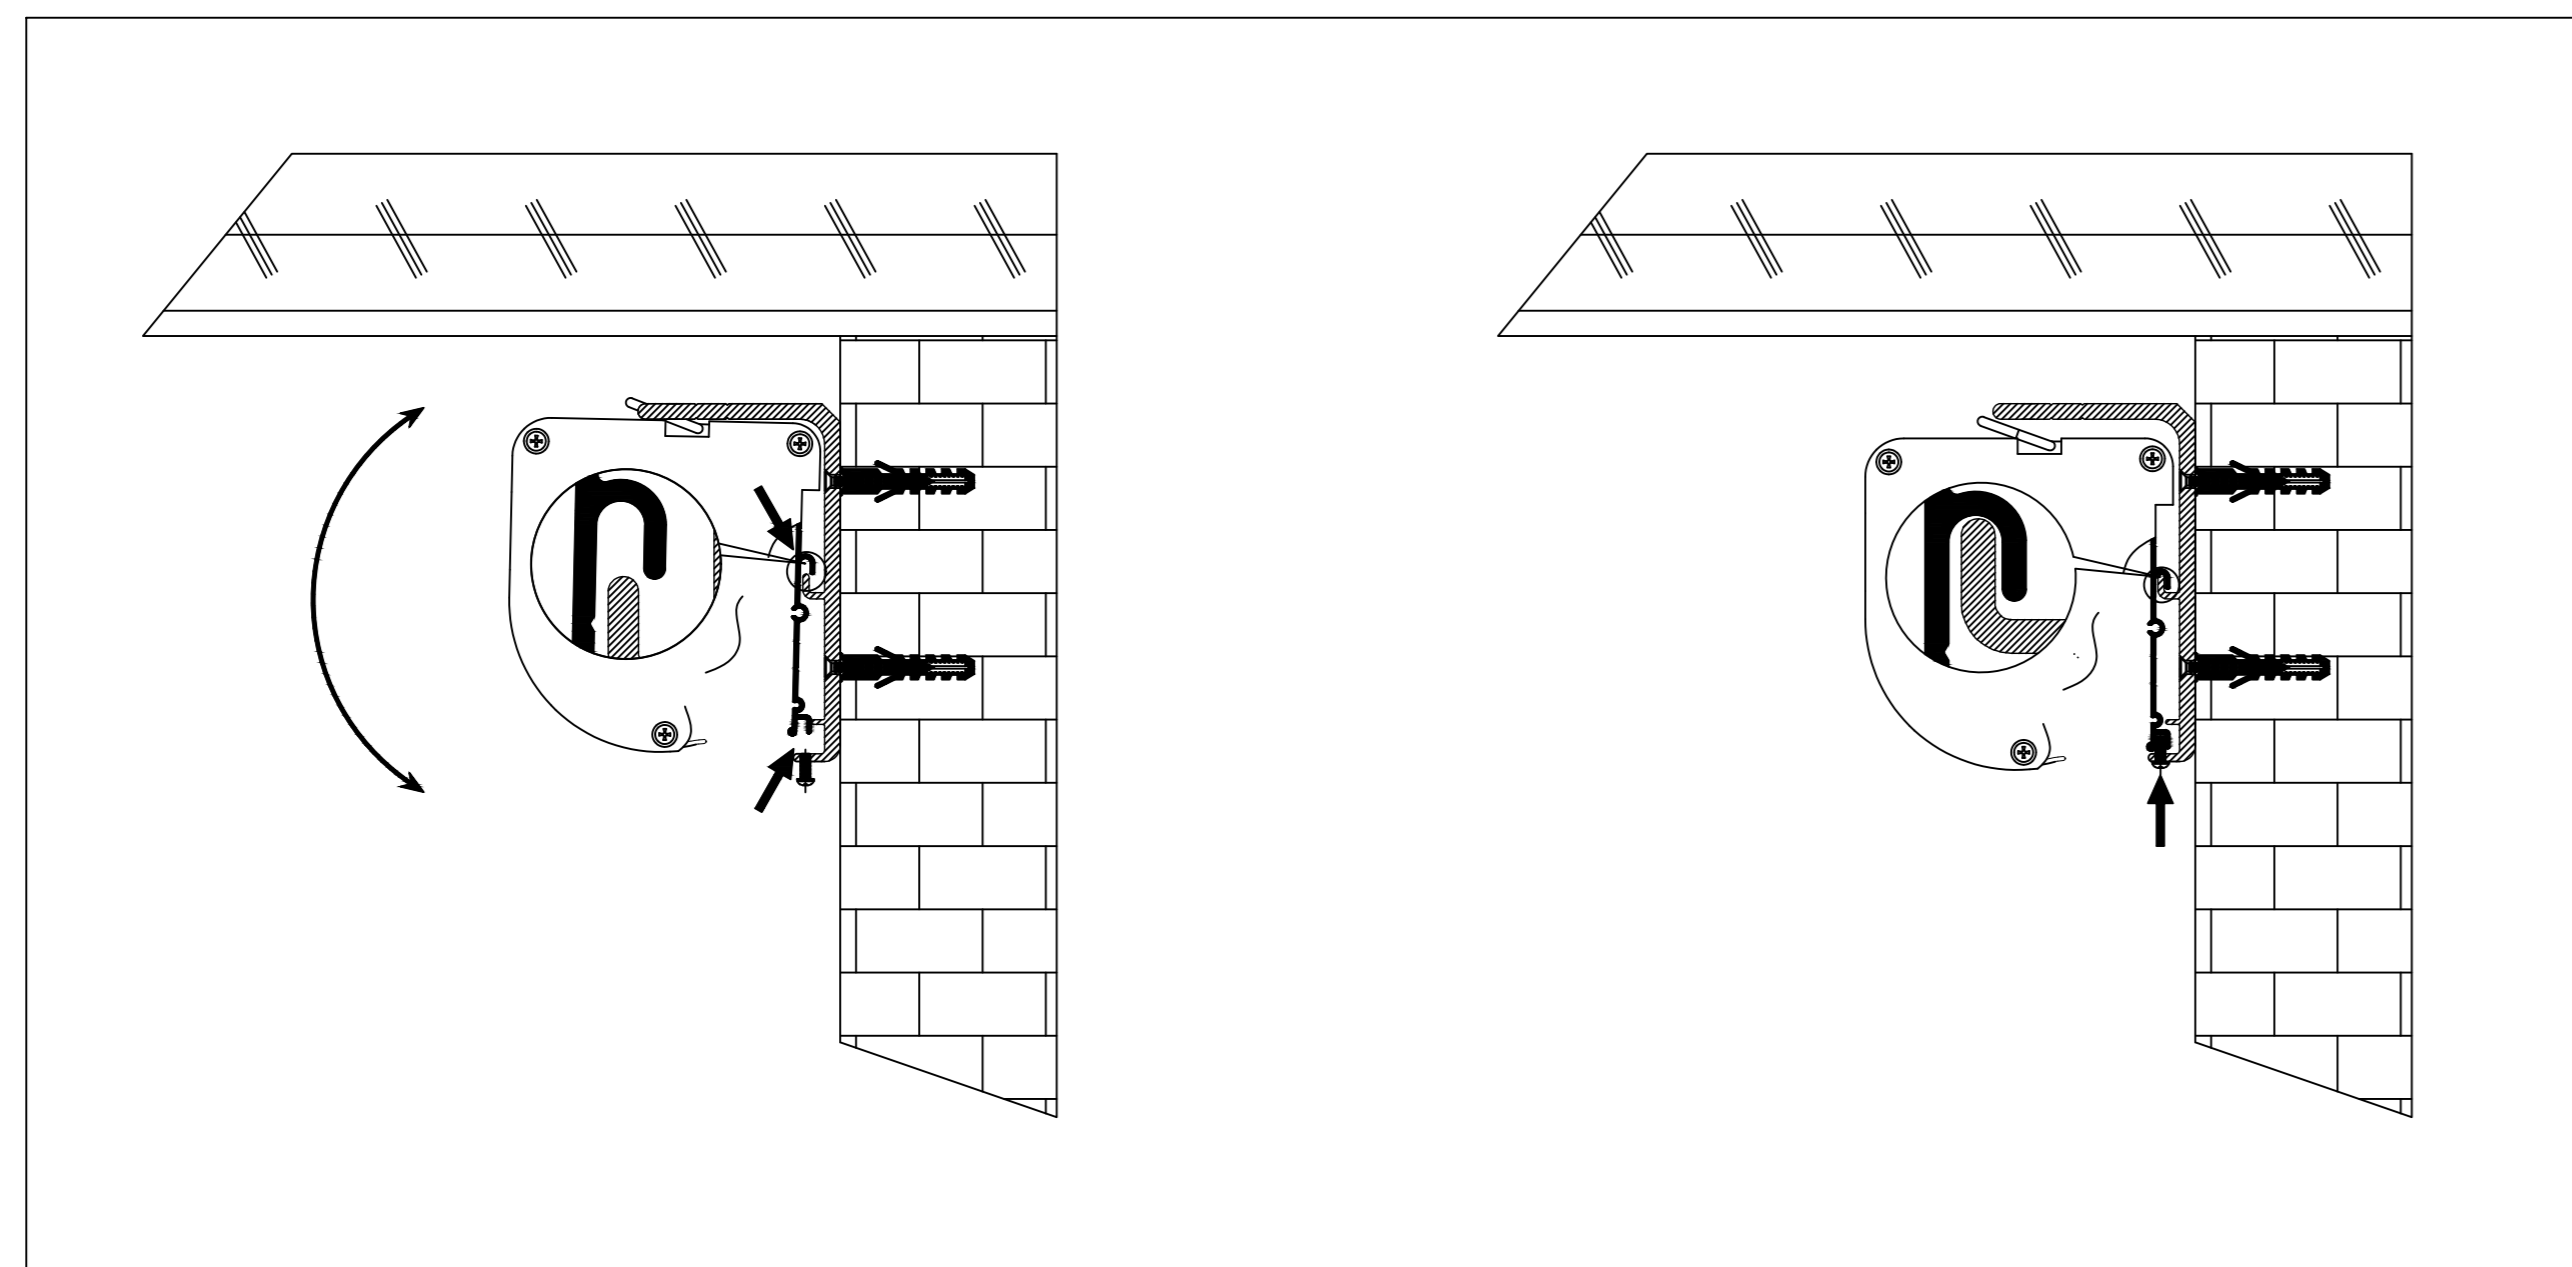

Mounting Bracket

Power Cord

Holes for ceiling mount

Wired Trigger Port

Wall Control Port

Learn Key

Lip that latches onto housing

Holes for wall mount

AudioWeave 4K Tab-Tensioned Motorized Screen 112" 16:9

Product Model: EV-T3AW-112-1.15

not to scale

Page 2 of 3

5 4 3 2 1

C
B
A

C
B
A

Mounting Diagrams

Wall Mount

Ceiling Mount

Hanging Ceiling Mount

AudioWeave 4K Tab-Tensioned
Motorized Screen 112" 16:9

Product Model: EV-T3AW-112-1.15

not to scale

Page 3 of 3