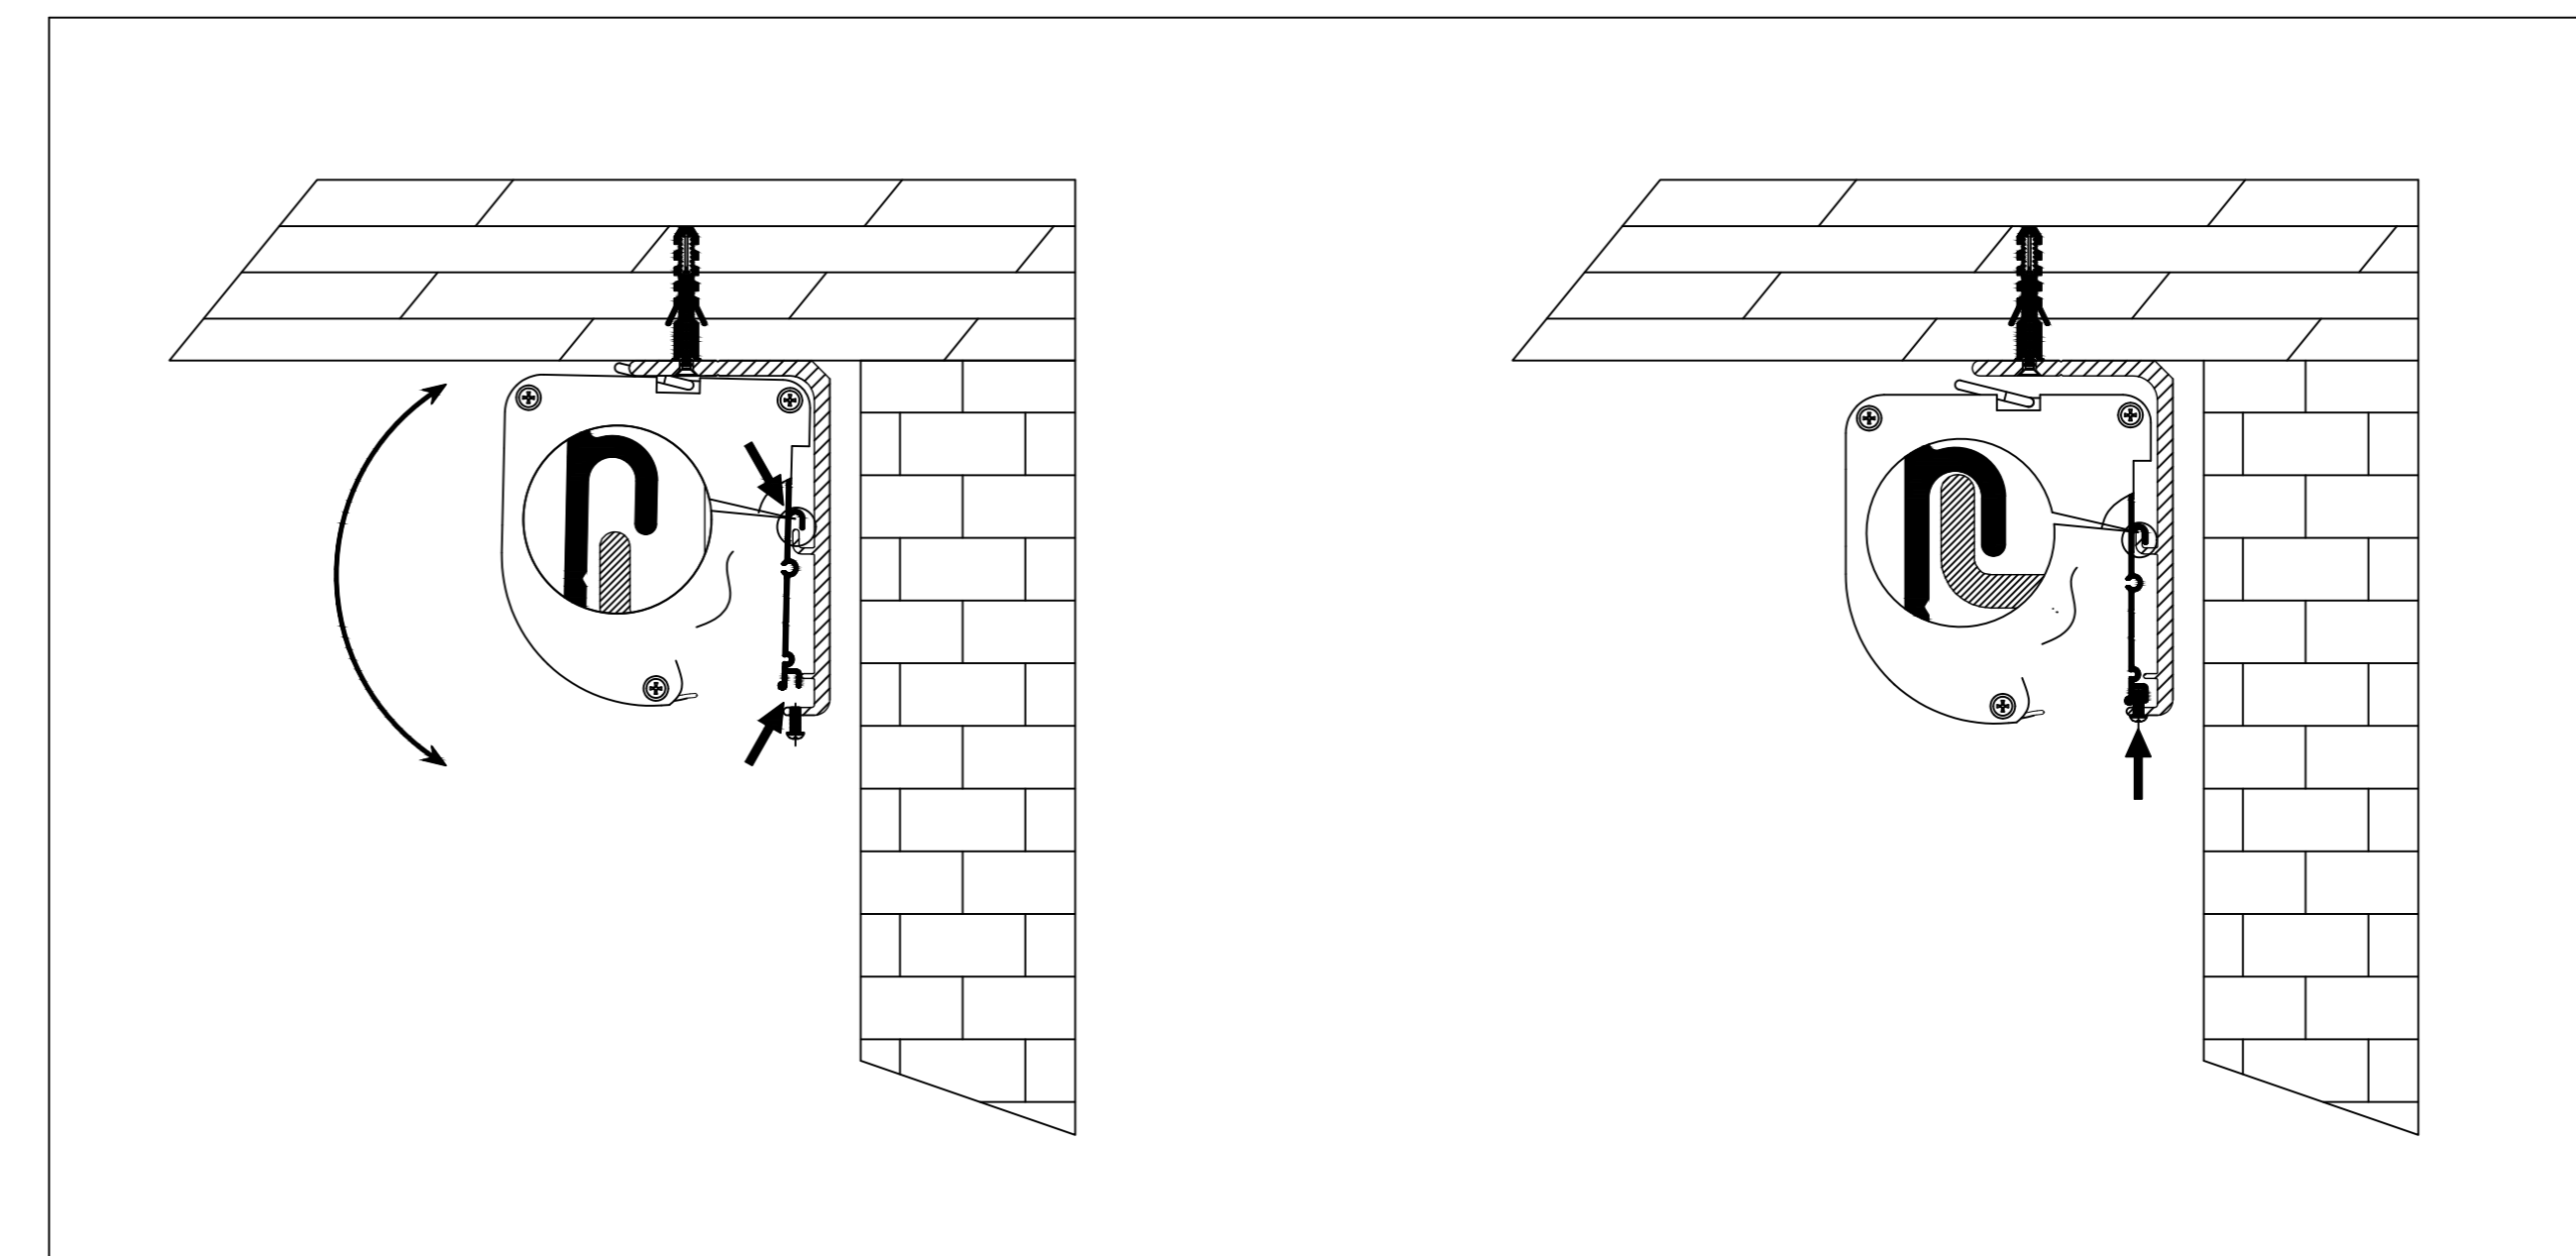

Mounting Bracket

Power Cord

Holes for ceiling mount

Wired Trigger Port

Wall Control Port

Learn Key

Lip that latches onto housing

Holes for wall mount

AudioWeave 4K Tab-Tensioned Motorized Screen 112" 16:9

Product Model: EV-T3AW-112-1.15

not to scale

Page 2 of 3

5 4 3 2 1

C
B
A

C
B
A

Mounting Diagrams

Wall Mount

Ceiling Mount

Hanging Ceiling Mount

AudioWeave 4K Tab-Tensioned
Motorized Screen 112" 16:9

Product Model: EV-T3AW-112-1.15

not to scale

Page 3 of 3