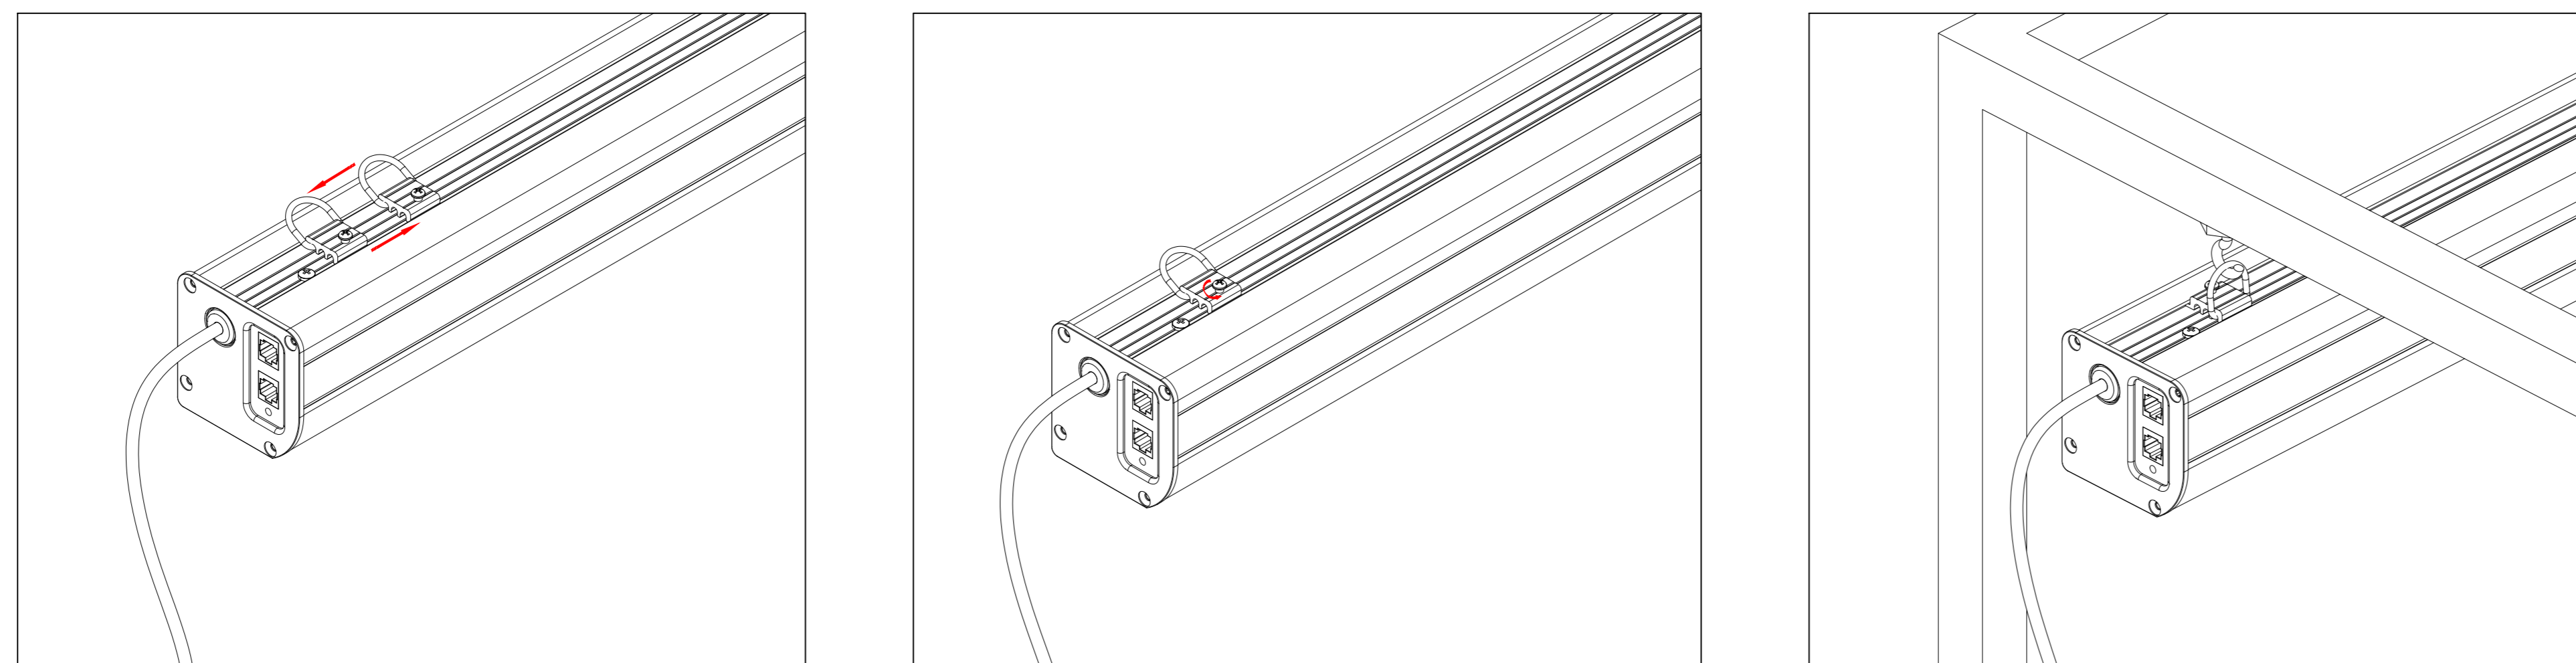

Mounting Bracket

Power Cord

Holes for ceiling mount

Wired Trigger Port

Wall Control Port

Learn Key

Lip that latches onto housing

Holes for wall mount

AudioWeave 4K Tab-Tensioned Motorized Screen 112" 16:9

Product Model: EV-T3AW-112-1.15

not to scale

Page 2 of 3

5 4 3 2 1

C
B
A

C
B
A

Mounting Diagrams

Wall Mount

Ceiling Mount

Hanging Ceiling Mount

AudioWeave 4K Tab-Tensioned
Motorized Screen 112" 16:9

Product Model: EV-T3AW-112-1.15

not to scale

Page 3 of 3