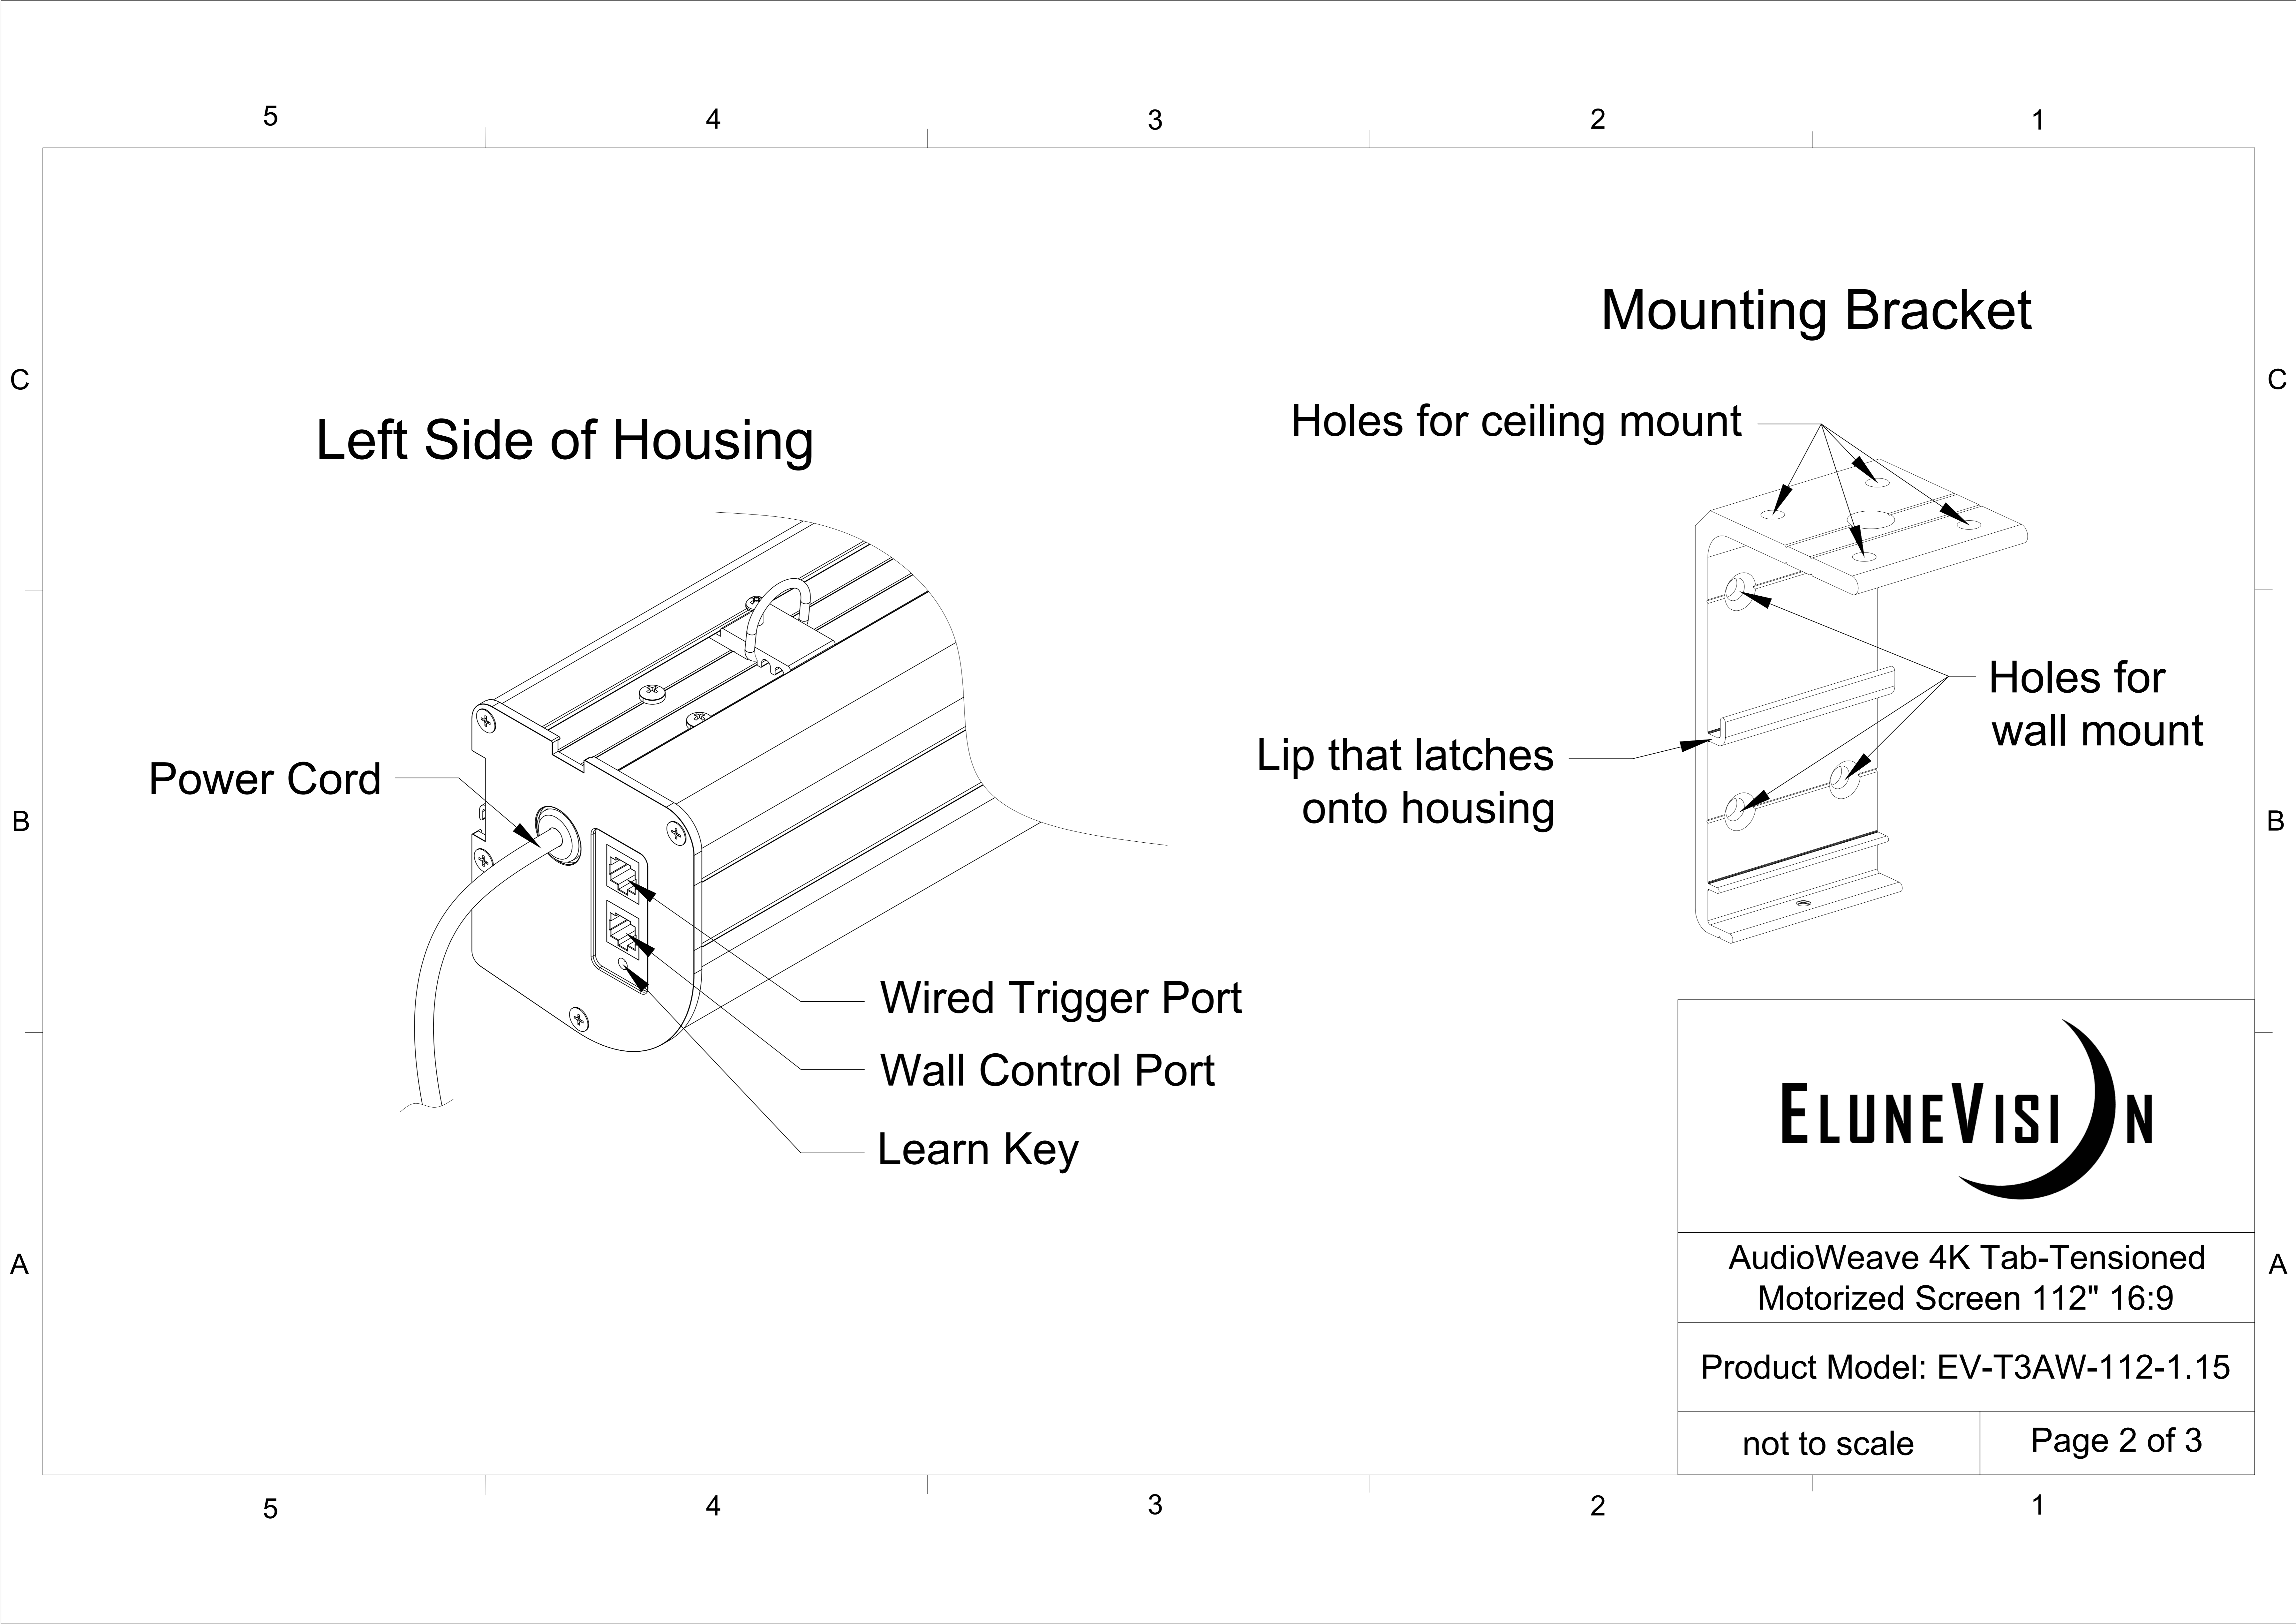

Extended View

Retracted View

AudioWeave 4K Tab-Tensioned
Motorized Screen 112" 16:9

Product Model: EV-T3AW-112-1.15

not to scale

Page 1 of 3

5 4 3 2 1

Left Side of Housing

Mounting Bracket

Power Cord

Holes for ceiling mount

Wired Trigger Port

Wall Control Port

Learn Key

Lip that latches onto housing

Holes for wall mount

AudioWeave 4K Tab-Tensioned Motorized Screen 112" 16:9

Product Model: EV-T3AW-112-1.15

not to scale

Page 2 of 3

5 4 3 2 1

C
B
A

C
B
A

Mounting Diagrams

Wall Mount

Ceiling Mount

Hanging Ceiling Mount

AudioWeave 4K Tab-Tensioned
Motorized Screen 112" 16:9

Product Model: EV-T3AW-112-1.15

not to scale

Page 3 of 3