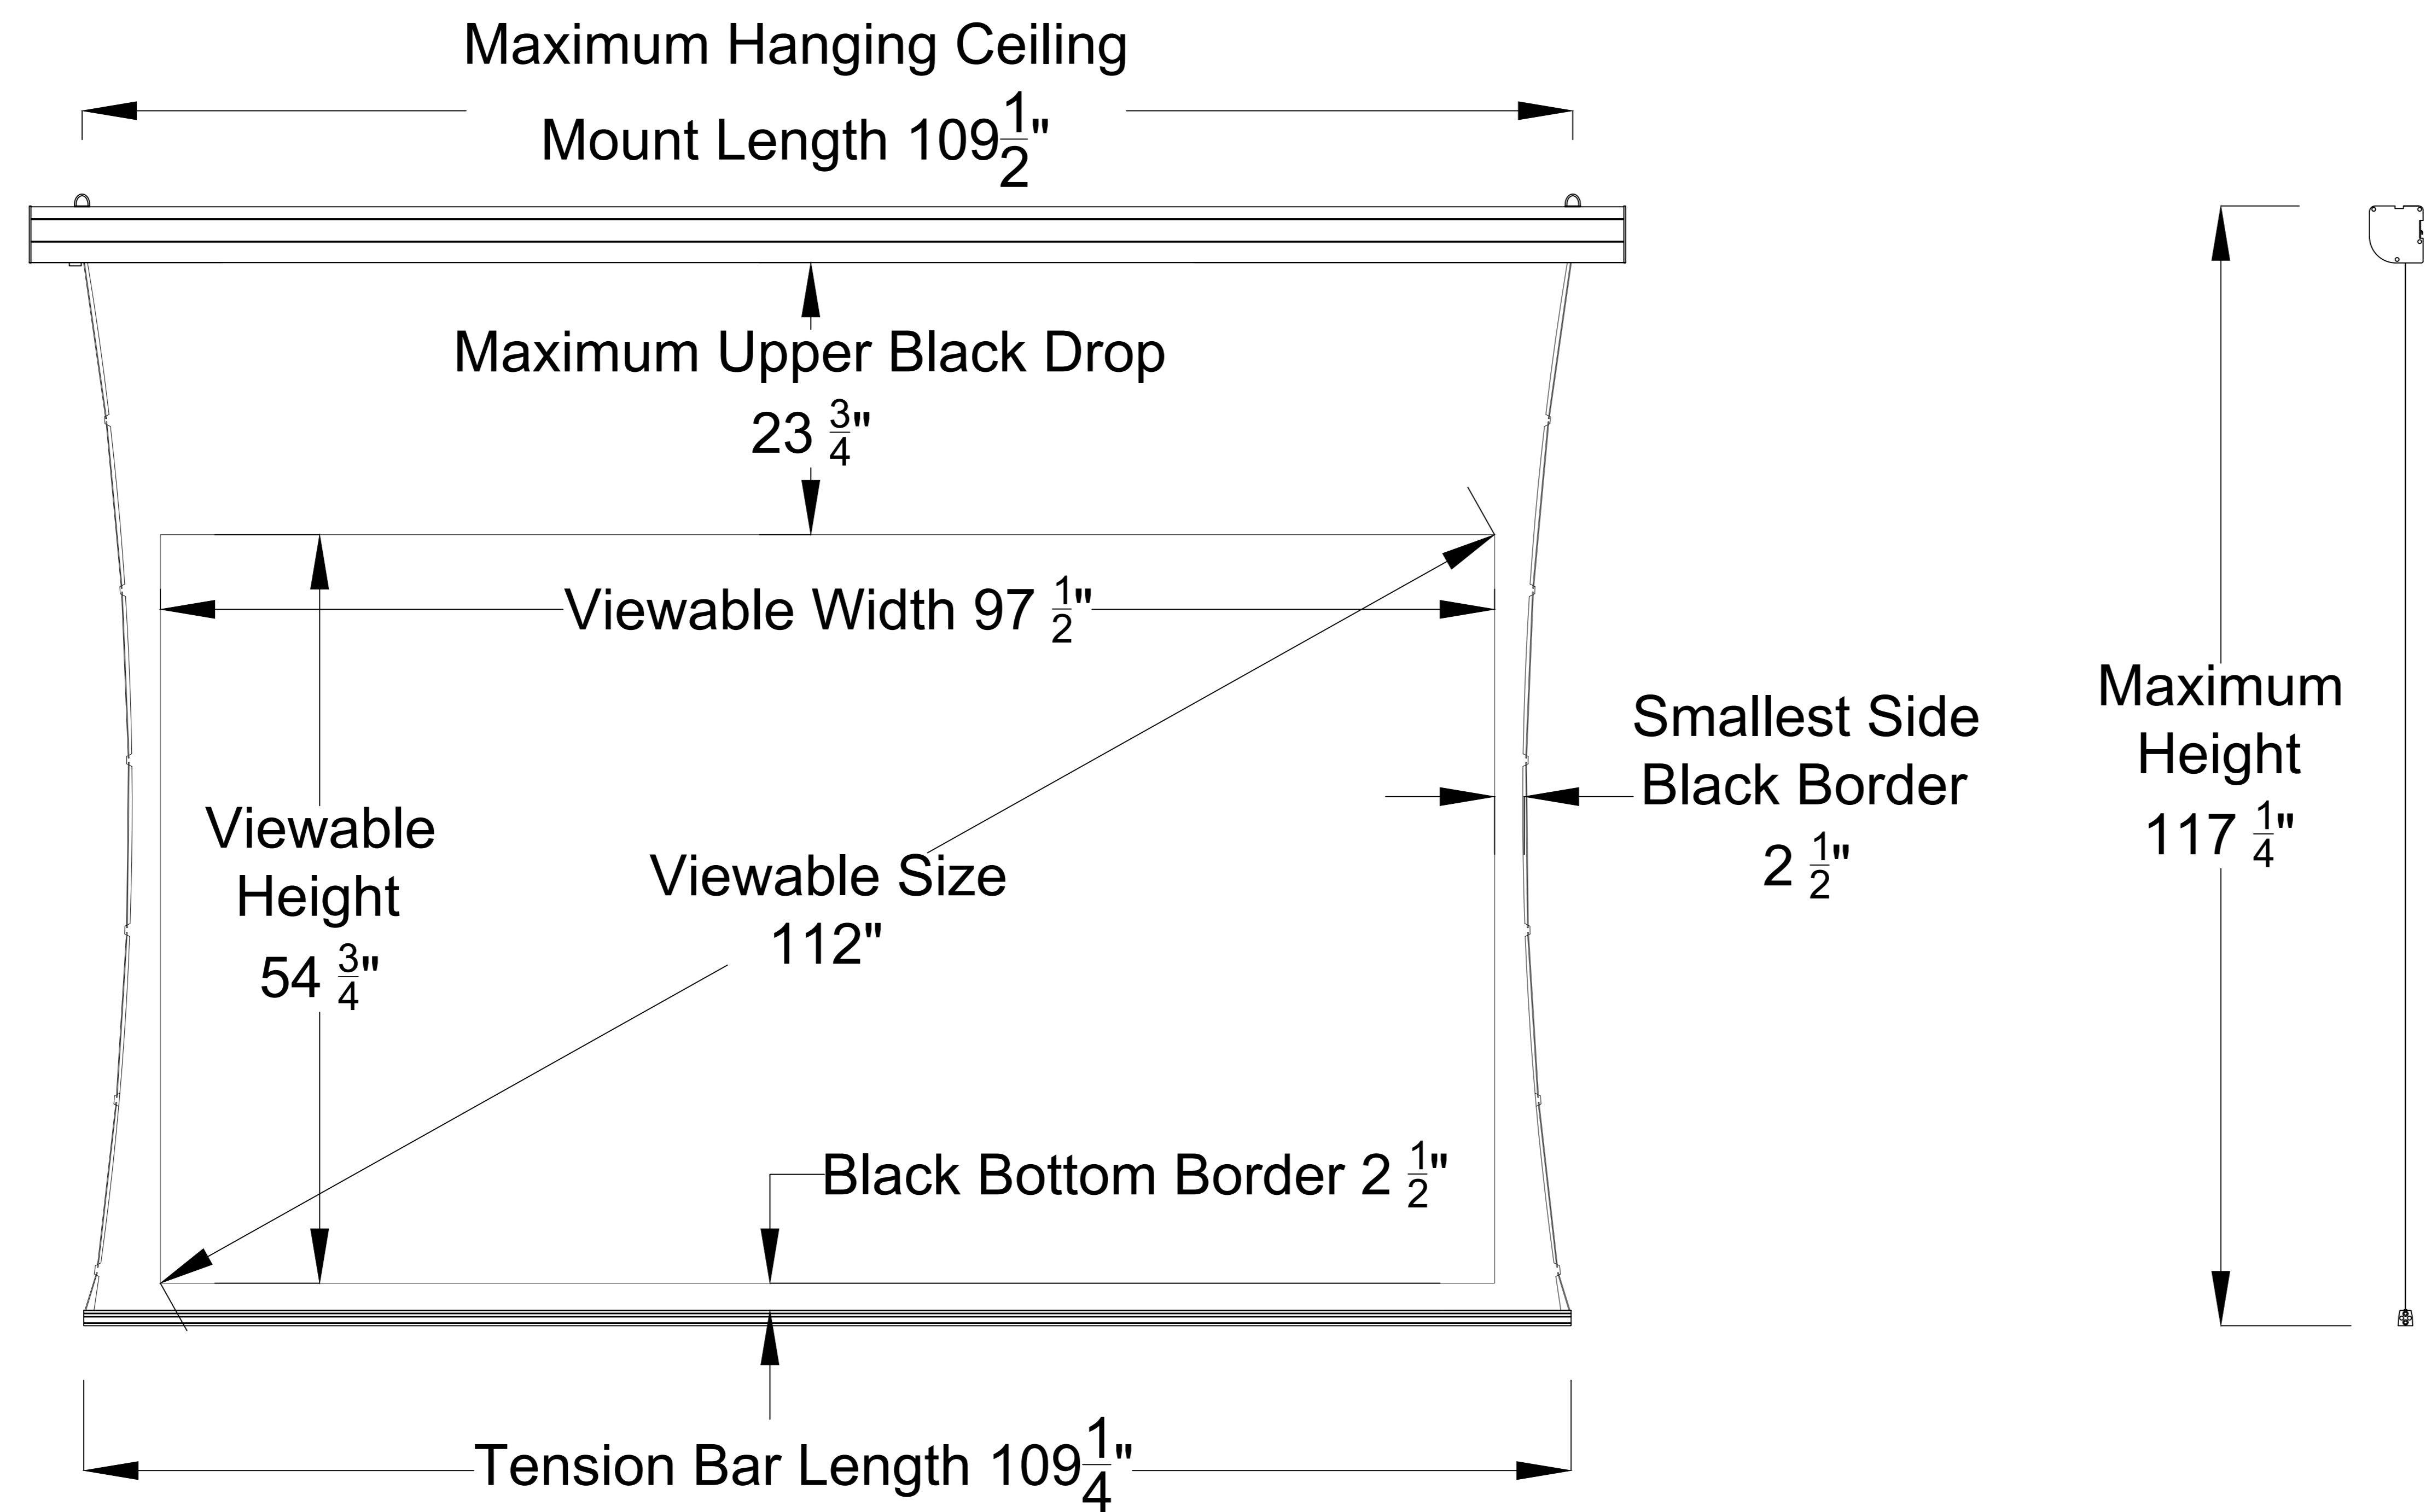

Extended View

Retracted View

AudioWeave 4K Tab-Tensioned
Motorized Screen 112" 16:9

Product Model: EV-T3AW-112-1.15

not to scale

Page 1 of 3

5 4 3 2 1

Left Side of Housing

Mounting Bracket

Power Cord

Holes for ceiling mount

Wired Trigger Port

Wall Control Port

Learn Key

Lip that latches onto housing

Holes for wall mount

AudioWeave 4K Tab-Tensioned Motorized Screen 112" 16:9

Product Model: EV-T3AW-112-1.15

not to scale

Page 2 of 3

5 4 3 2 1

C
B
A

C
B
A

Mounting Diagrams

Wall Mount

Ceiling Mount

Hanging Ceiling Mount

AudioWeave 4K Tab-Tensioned
Motorized Screen 112" 16:9

Product Model: EV-T3AW-112-1.15

not to scale

Page 3 of 3